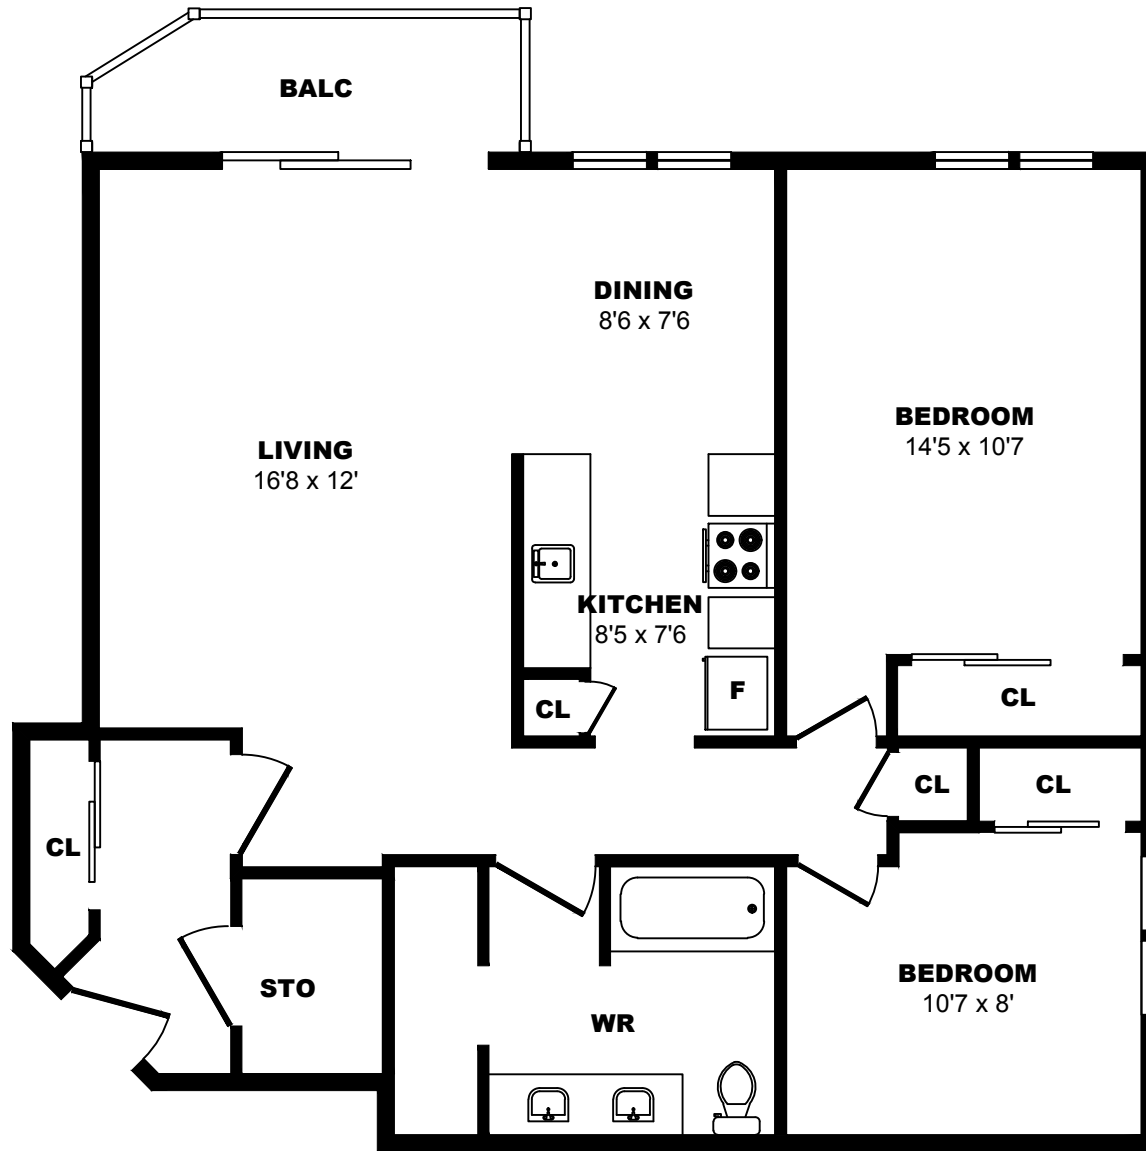

900 Rue Laudance, Quebec City - 2 Bdrm A, 980sf

All dimensions are approximate. Sizes and specifications are subject to change without notice E. & O. E.
All illustrations are artist's concept. Actual usable floor space may vary slightly from stated floor area.

900 Rue Laudance, Quebec City - 2 Bdrm B, 960sf

All dimensions are approximate. Sizes and specifications are subject to change without notice E. & O. E.
 All illustrations are artist's concept. Actual usable floor space may vary slightly from stated floor area.

900 Rue Laudance, Quebec City - 2 Bdrm C, 890sf

All dimensions are approximate. Sizes and specifications are subject to change without notice E. & O. E.
 All illustrations are artist's concept. Actual usable floor space may vary slightly from stated floor area.

900 Rue Laudance, Quebec City - 2 Bdrm D, 930sf

All dimensions are approximate. Sizes and specifications are subject to change without notice E. & O. E.
 All illustrations are artist's concept. Actual usable floor space may vary slightly from stated floor area.