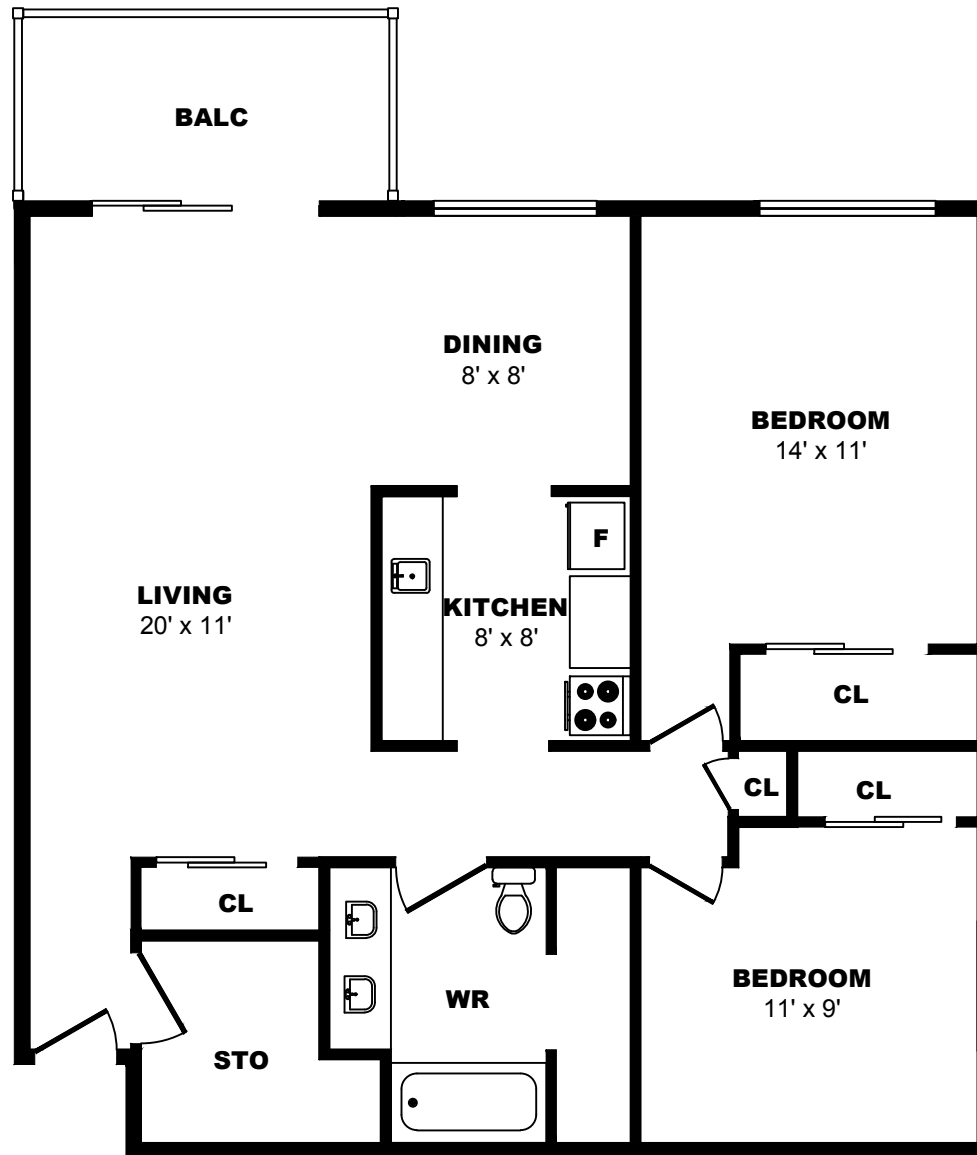

900 Rue Laudance, Quebec City - 2 Bdrm A, 980sf

All dimensions are approximate. Sizes and specifications are subject to change without notice E. & O. E.
All illustrations are artist's concept. Actual usable floor space may vary slightly from stated floor area.

900 Rue Laudance, Quebec City - 2 Bdrm B, 960sf

All dimensions are approximate. Sizes and specifications are subject to change without notice E. & O. E.
 All illustrations are artist's concept. Actual usable floor space may vary slightly from stated floor area.

900 Rue Laudance, Quebec City - 2 Bdrm C, 890sf

All dimensions are approximate. Sizes and specifications are subject to change without notice E. & O. E.
 All illustrations are artist's concept. Actual usable floor space may vary slightly from stated floor area.

900 Rue Laudance, Quebec City - 2 Bdrm D, 930sf

All dimensions are approximate. Sizes and specifications are subject to change without notice E. & O. E.
 All illustrations are artist's concept. Actual usable floor space may vary slightly from stated floor area.