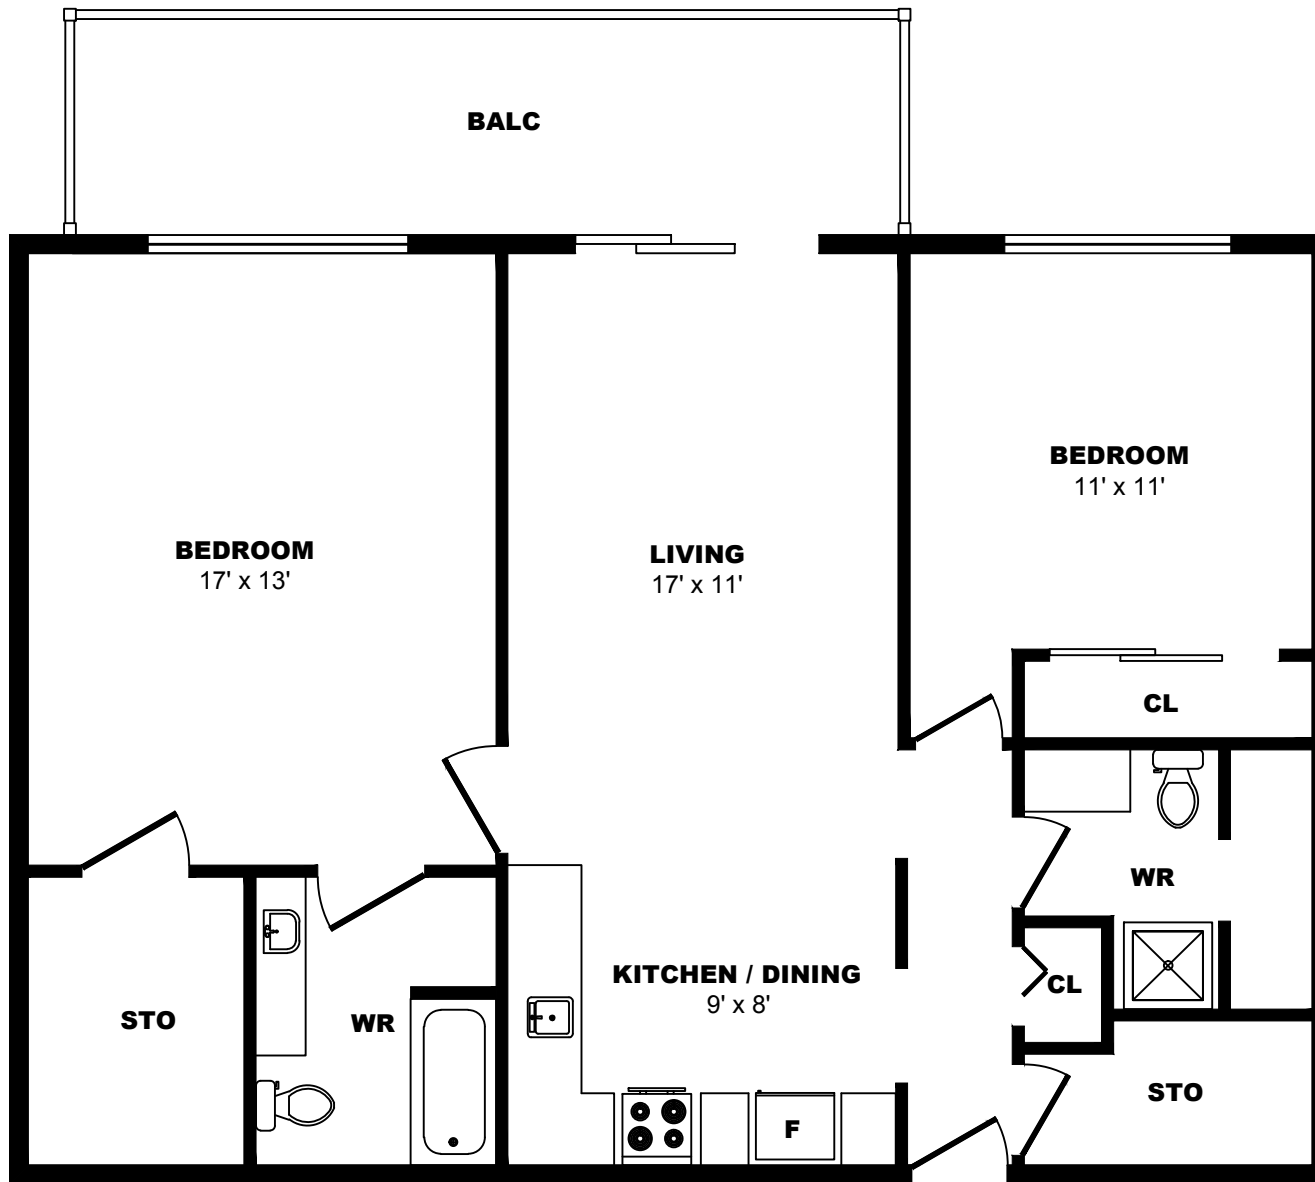

900 Rue Laudance, Quebec City - 2 Bdrm F, 830sf

All dimensions are approximate. Sizes and specifications are subject to change without notice E. & O. E.
All illustrations are artist's concept. Actual usable floor space may vary slightly from stated floor area.

900 Rue Laudance, Quebec City - 2 Bdrm G, 820sf

All dimensions are approximate. Sizes and specifications are subject to change without notice E. & O. E.
 All illustrations are artist's concept. Actual usable floor space may vary slightly from stated floor area.

900 Rue Laudance, Quebec City - 2 Bdrm H, 930sf

All dimensions are approximate. Sizes and specifications are subject to change without notice E. & O. E.
All illustrations are artist's concept. Actual usable floor space may vary slightly from stated floor area.