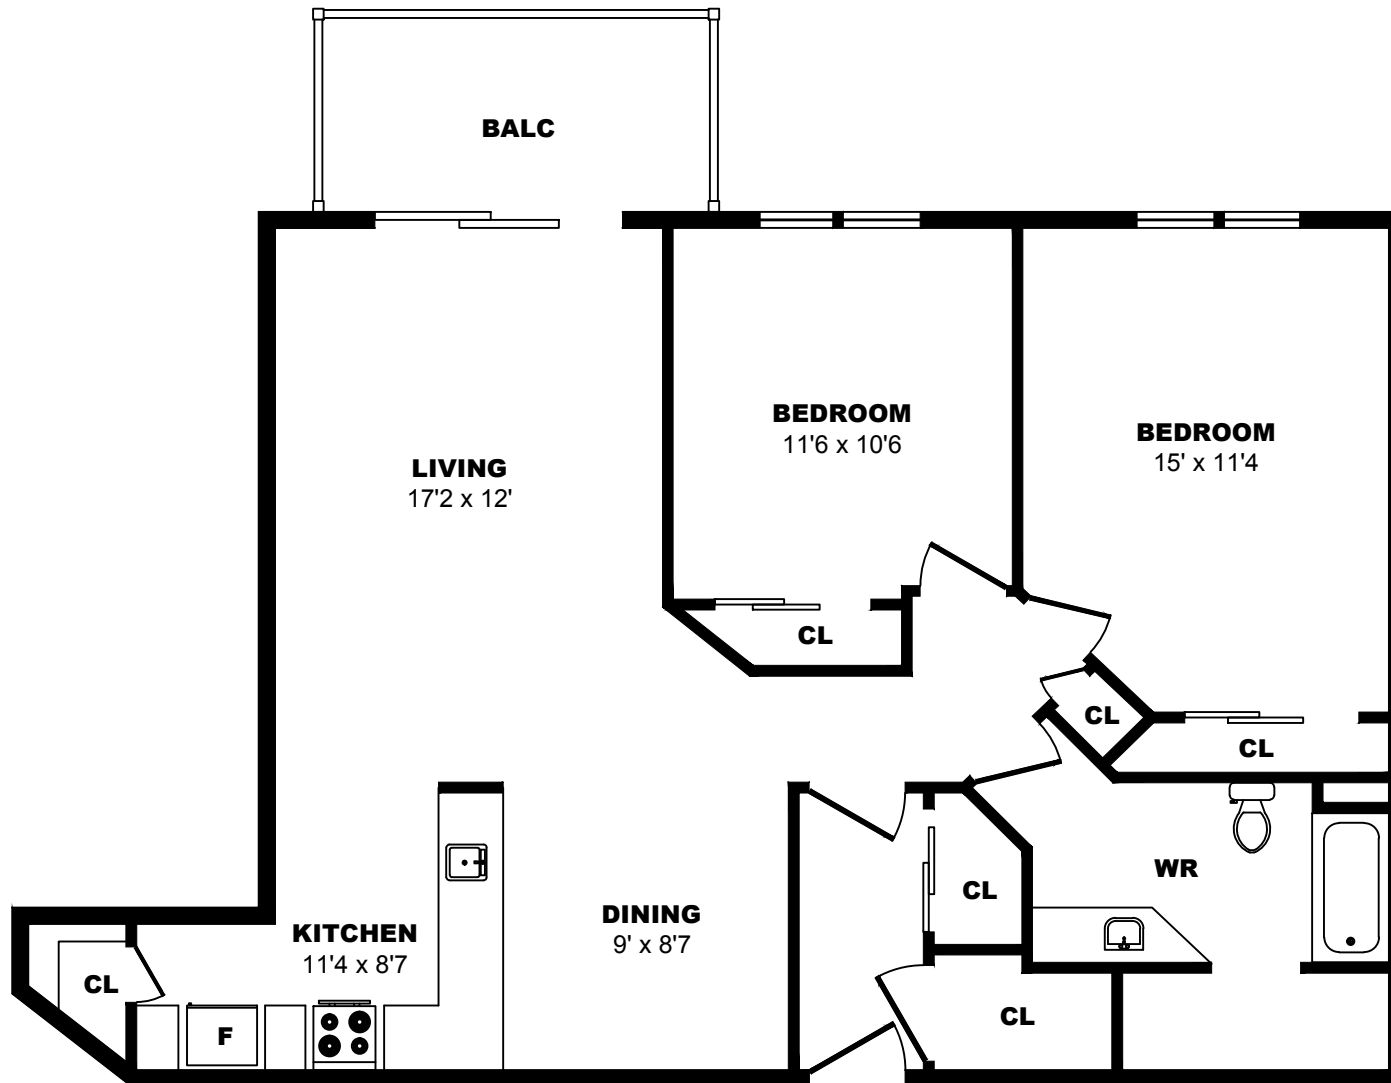

900 Rue Laudance, Quebec City - 2 Bdrm D, 930sf

All dimensions are approximate. Sizes and specifications are subject to change without notice E. & O. E.
 All illustrations are artist's concept. Actual usable floor space may vary slightly from stated floor area.

900 Rue Laudance, Quebec City - 2 Bdrm F, 830sf

All dimensions are approximate. Sizes and specifications are subject to change without notice E. & O. E.
All illustrations are artist's concept. Actual usable floor space may vary slightly from stated floor area.

900 Rue Laudance, Quebec City - 2 Bdrm G, 820sf

All dimensions are approximate. Sizes and specifications are subject to change without notice E. & O. E.
 All illustrations are artist's concept. Actual usable floor space may vary slightly from stated floor area.

900 Rue Laudance, Quebec City - 2 Bdrm H, 930sf

All dimensions are approximate. Sizes and specifications are subject to change without notice E. & O. E.
All illustrations are artist's concept. Actual usable floor space may vary slightly from stated floor area.