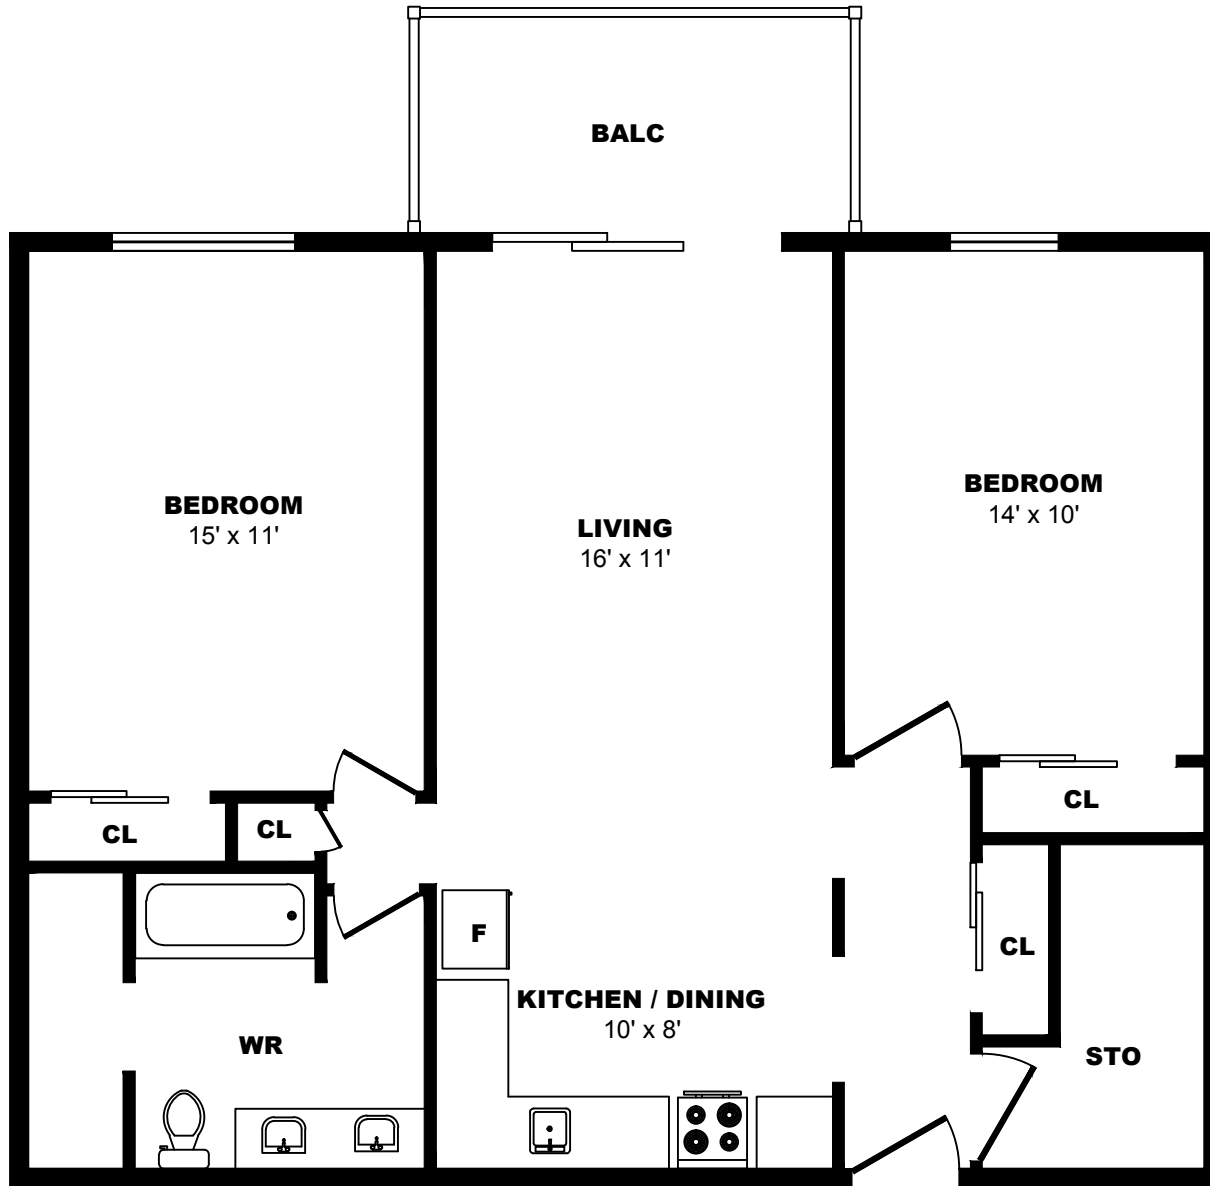

900 Rue Laudance, Quebec City - 2 Bdrm B, 960sf

All dimensions are approximate. Sizes and specifications are subject to change without notice E. & O. E.
 All illustrations are artist's concept. Actual usable floor space may vary slightly from stated floor area.

900 Rue Laudance, Quebec City - 2 Bdrm C, 890sf

All dimensions are approximate. Sizes and specifications are subject to change without notice E. & O. E.
 All illustrations are artist's concept. Actual usable floor space may vary slightly from stated floor area.

900 Rue Laudance, Quebec City - 2 Bdrm D, 930sf

All dimensions are approximate. Sizes and specifications are subject to change without notice E. & O. E.
 All illustrations are artist's concept. Actual usable floor space may vary slightly from stated floor area.

900 Rue Laudance, Quebec City - 2 Bdrm F, 830sf

All dimensions are approximate. Sizes and specifications are subject to change without notice E. & O. E.
All illustrations are artist's concept. Actual usable floor space may vary slightly from stated floor area.