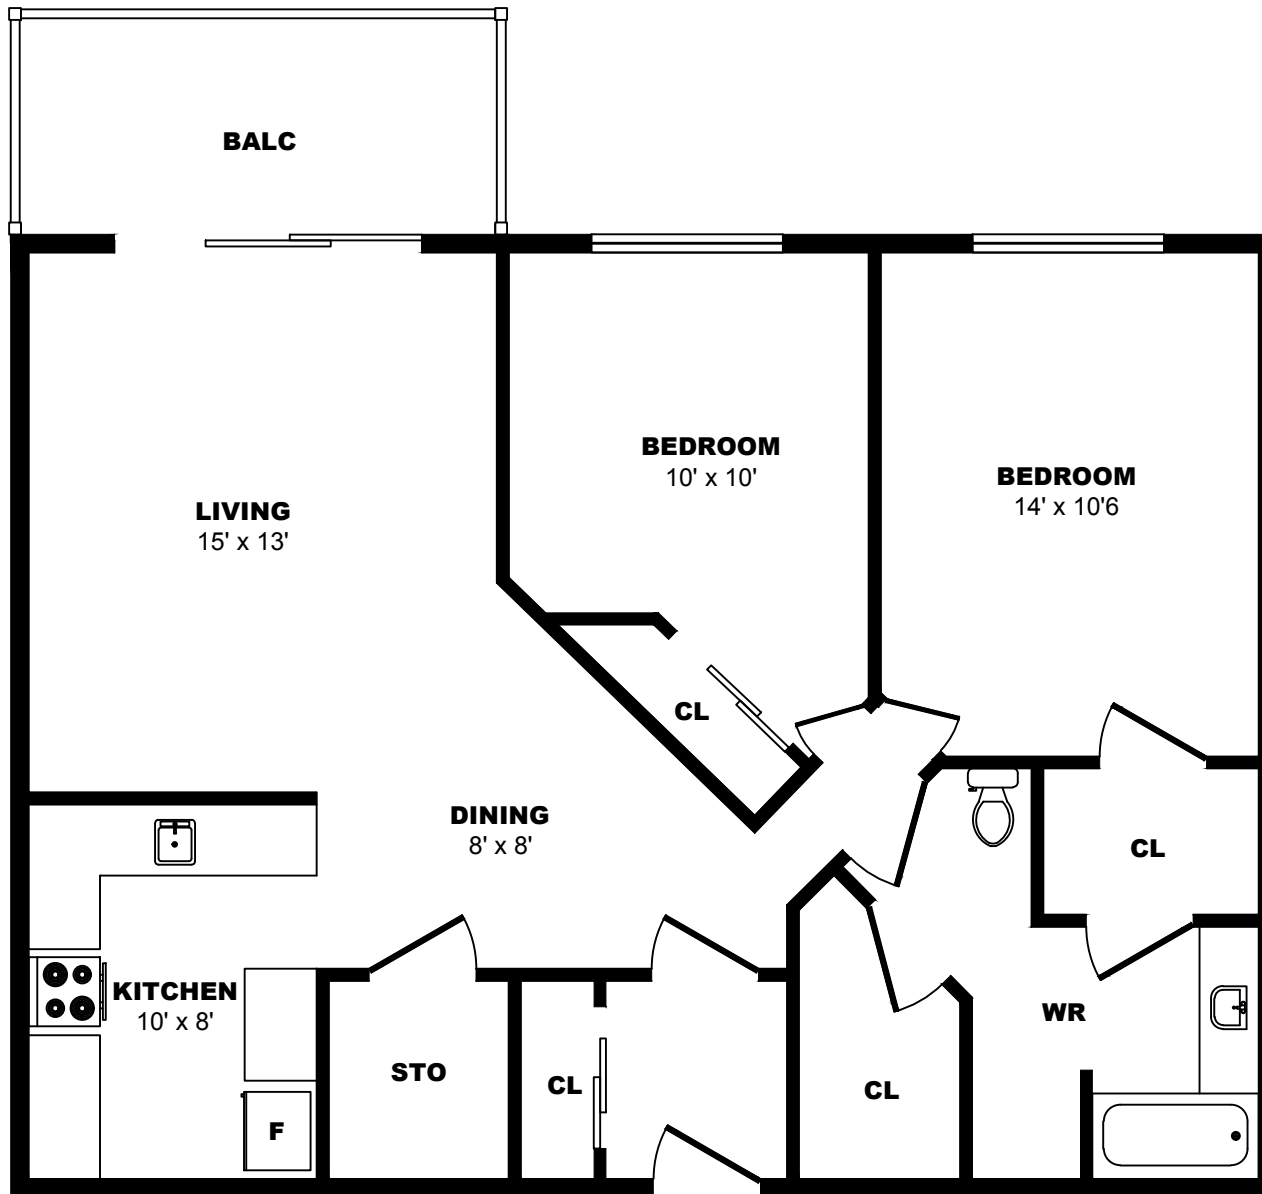

900 Rue Laudance, Quebec City - 2 Bdrm A, 980sf

All dimensions are approximate. Sizes and specifications are subject to change without notice E. & O. E.
All illustrations are artist's concept. Actual usable floor space may vary slightly from stated floor area.

900 Rue Laudance, Quebec City - 2 Bdrm B, 960sf

All dimensions are approximate. Sizes and specifications are subject to change without notice E. & O. E.
 All illustrations are artist's concept. Actual usable floor space may vary slightly from stated floor area.

900 Rue Laudance, Quebec City - 2 Bdrm C, 890sf

All dimensions are approximate. Sizes and specifications are subject to change without notice E. & O. E.
 All illustrations are artist's concept. Actual usable floor space may vary slightly from stated floor area.

900 Rue Laudance, Quebec City - 2 Bdrm D, 930sf

All dimensions are approximate. Sizes and specifications are subject to change without notice E. & O. E.
 All illustrations are artist's concept. Actual usable floor space may vary slightly from stated floor area.