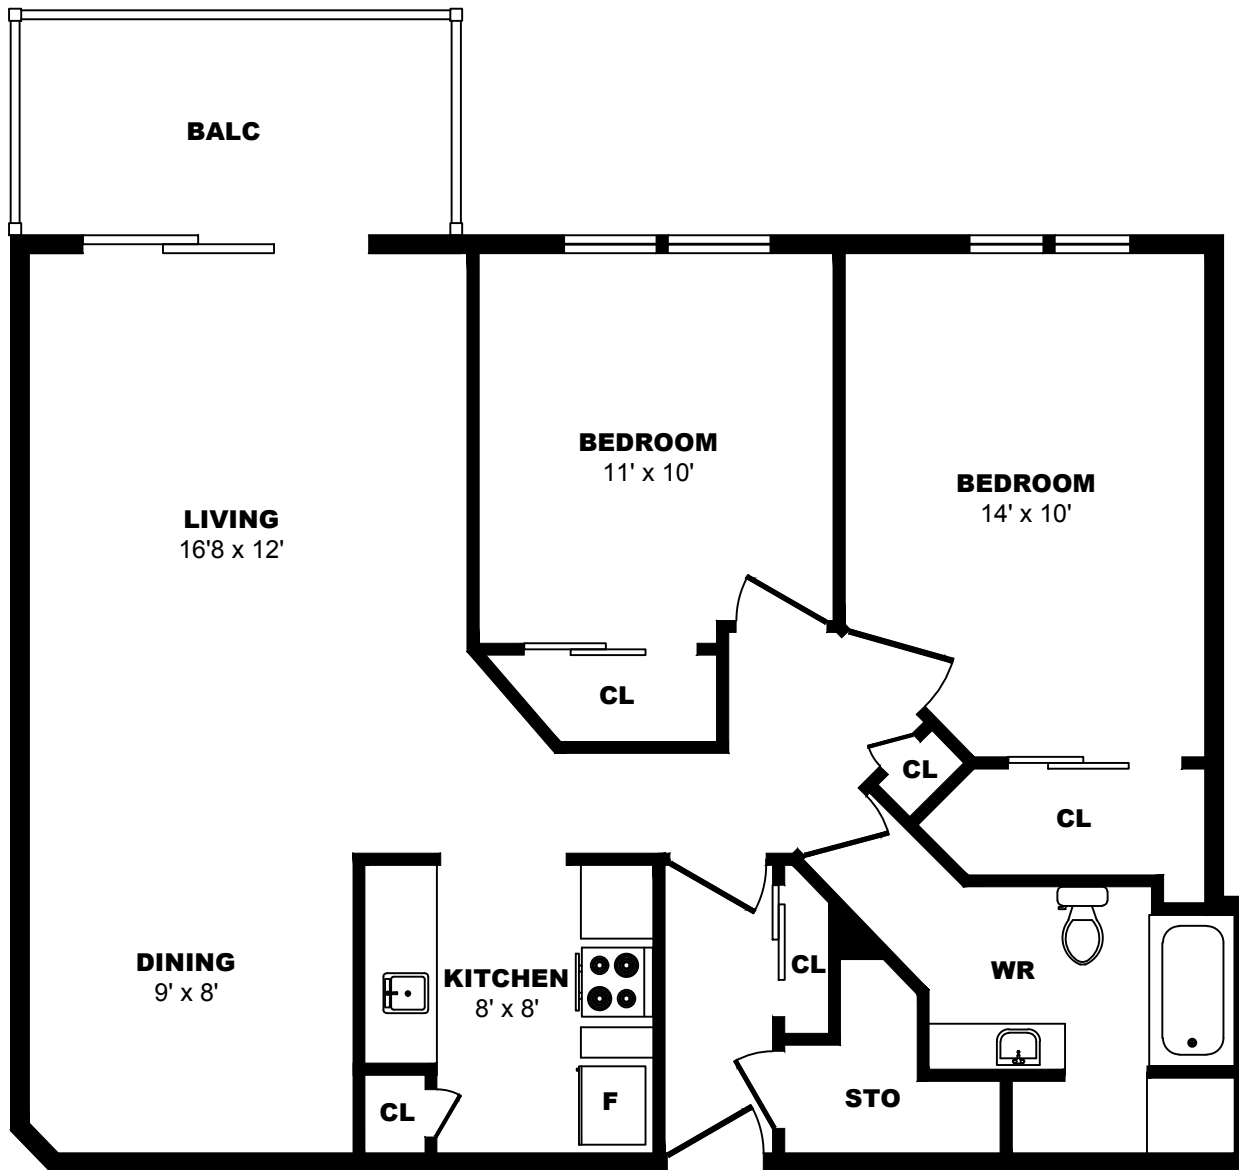

900 Rue Laudance, Quebec City - 2 Bdrm B, 960sf

All dimensions are approximate. Sizes and specifications are subject to change without notice E. & O. E.
 All illustrations are artist's concept. Actual usable floor space may vary slightly from stated floor area.

900 Rue Laudance, Quebec City - 2 Bdrm C, 890sf

All dimensions are approximate. Sizes and specifications are subject to change without notice E. & O. E.
 All illustrations are artist's concept. Actual usable floor space may vary slightly from stated floor area.

900 Rue Laudance, Quebec City - 2 Bdrm D, 930sf

All dimensions are approximate. Sizes and specifications are subject to change without notice E. & O. E.
 All illustrations are artist's concept. Actual usable floor space may vary slightly from stated floor area.

900 Rue Laudance, Quebec City - 2 Bdrm F, 830sf

All dimensions are approximate. Sizes and specifications are subject to change without notice E. & O. E.
All illustrations are artist's concept. Actual usable floor space may vary slightly from stated floor area.