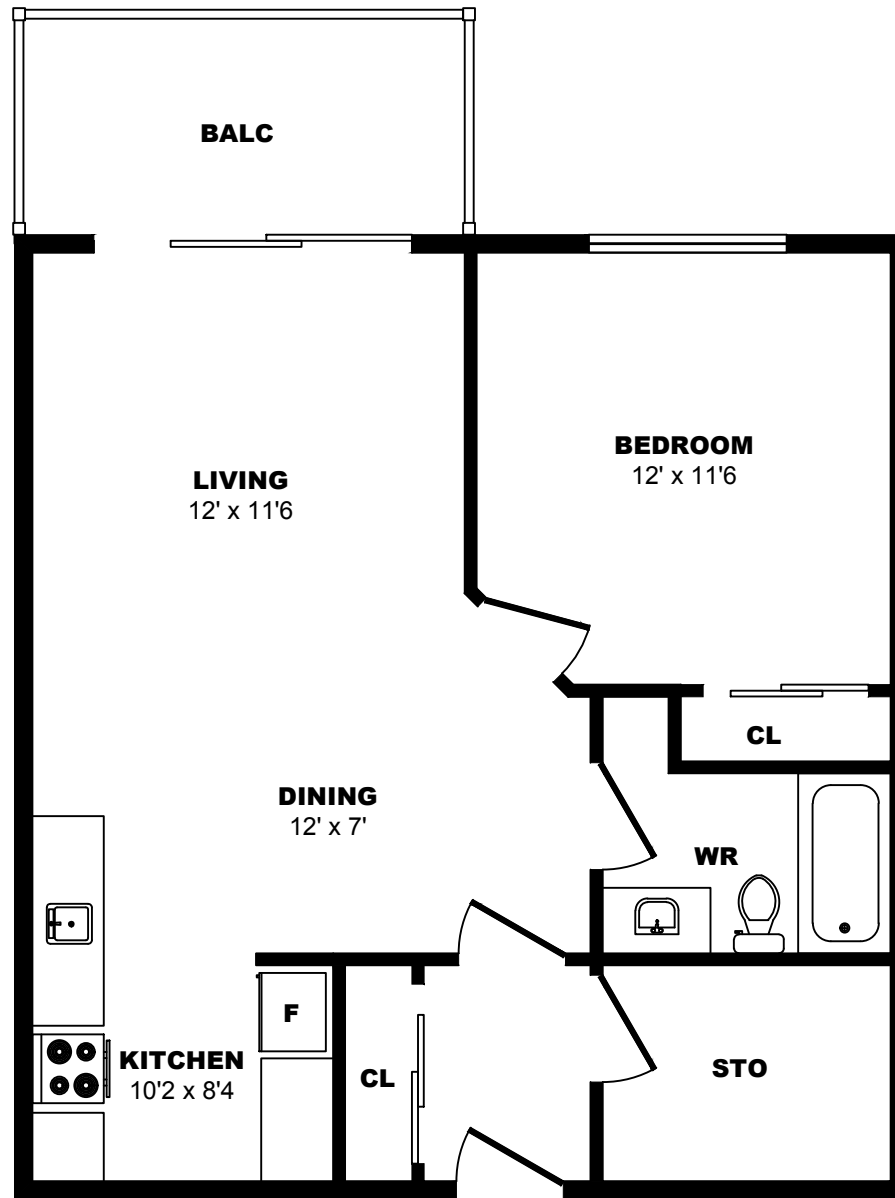

900 Rue Laudance, Quebec City - 1 Bdrm A, 630sf

All dimensions are approximate. Sizes and specifications are subject to change without notice E. & O. E.
All illustrations are artist's concept. Actual usable floor space may vary slightly from stated floor area.

900 Rue Laudance, Quebec City - 1 Bdrm B, 620sf

All dimensions are approximate. Sizes and specifications are subject to change without notice E. & O. E.
All illustrations are artist's concept. Actual usable floor space may vary slightly from stated floor area.

900 Rue Laudance, Quebec City - 1 Bdrm C, 630sf

All dimensions are approximate. Sizes and specifications are subject to change without notice E. & O. E.
All illustrations are artist's concept. Actual usable floor space may vary slightly from stated floor area.

900 Rue Laudance, Quebec City - 1 Bdrm D, 690sf

All dimensions are approximate. Sizes and specifications are subject to change without notice E. & O. E.
All illustrations are artist's concept. Actual usable floor space may vary slightly from stated floor area.