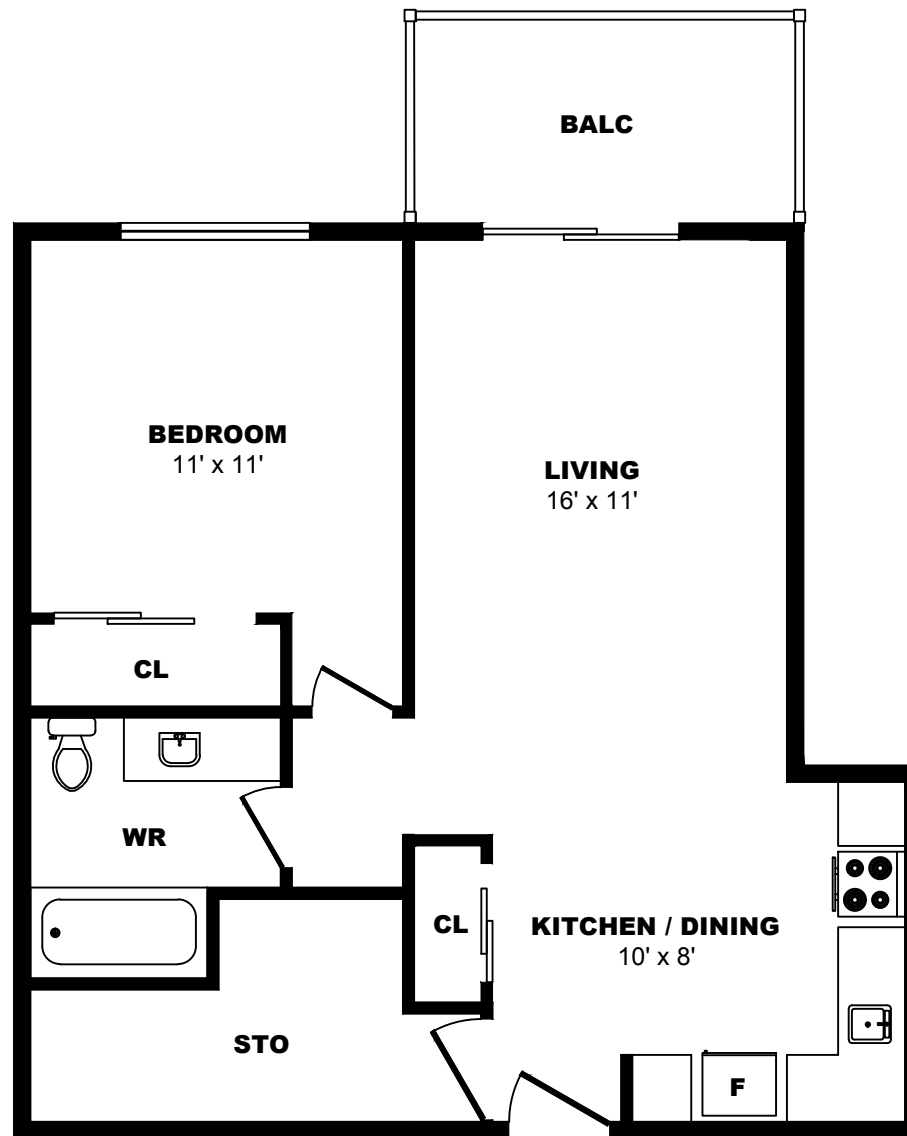

900 Rue Laudance, Quebec City - 1 Bdrm A, 630sf

All dimensions are approximate. Sizes and specifications are subject to change without notice E. & O. E.
All illustrations are artist's concept. Actual usable floor space may vary slightly from stated floor area.

900 Rue Laudance, Quebec City - 1 Bdrm B, 620sf

All dimensions are approximate. Sizes and specifications are subject to change without notice E. & O. E.
All illustrations are artist's concept. Actual usable floor space may vary slightly from stated floor area.

900 Rue Laudance, Quebec City - 1 Bdrm C, 630sf

All dimensions are approximate. Sizes and specifications are subject to change without notice E. & O. E.
All illustrations are artist's concept. Actual usable floor space may vary slightly from stated floor area.

900 Rue Laudance, Quebec City - 1 Bdrm D, 690sf

All dimensions are approximate. Sizes and specifications are subject to change without notice E. & O. E.
All illustrations are artist's concept. Actual usable floor space may vary slightly from stated floor area.