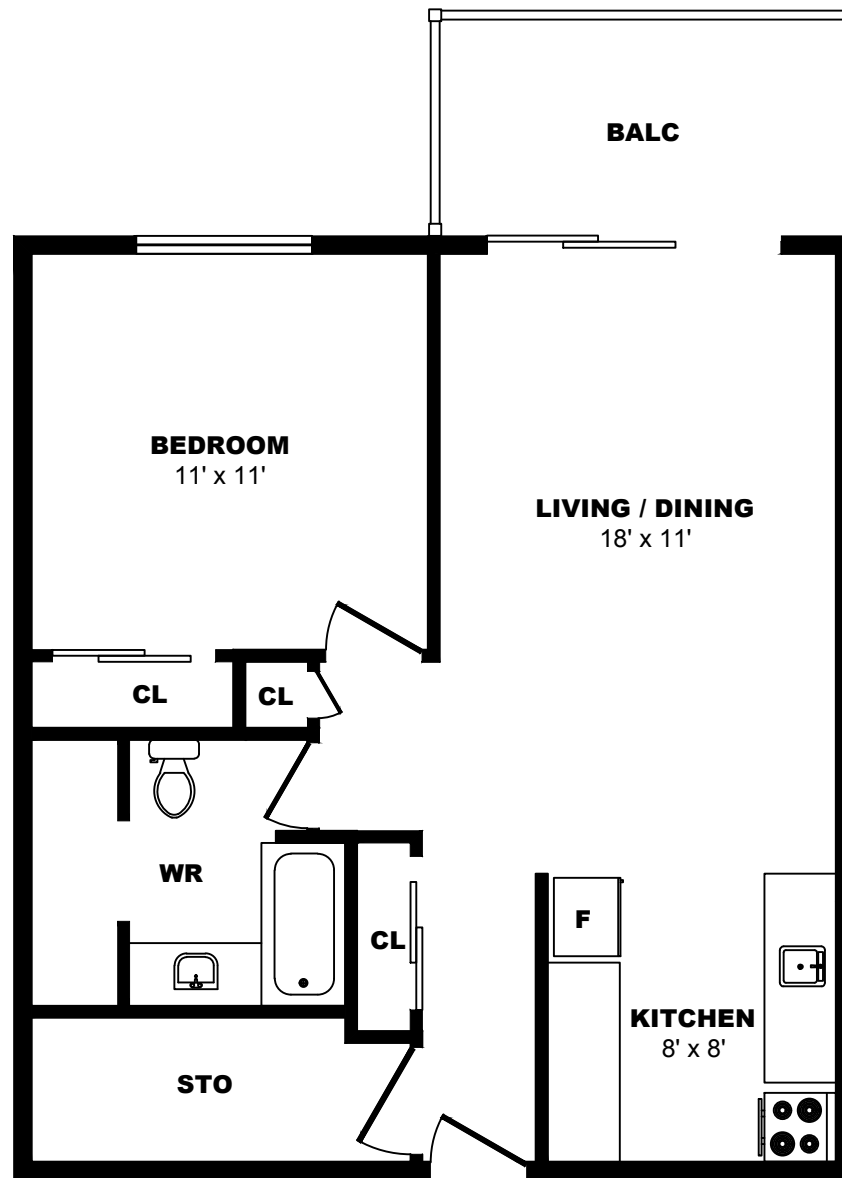

900 Rue Laudance, Quebec City - 1 Bdrm A, 630sf

All dimensions are approximate. Sizes and specifications are subject to change without notice E. & O. E.
All illustrations are artist's concept. Actual usable floor space may vary slightly from stated floor area.

900 Rue Laudance, Quebec City - 1 Bdrm B, 620sf

All dimensions are approximate. Sizes and specifications are subject to change without notice E. & O. E.
All illustrations are artist's concept. Actual usable floor space may vary slightly from stated floor area.

900 Rue Laudance, Quebec City - 1 Bdrm C, 630sf

All dimensions are approximate. Sizes and specifications are subject to change without notice E. & O. E.
All illustrations are artist's concept. Actual usable floor space may vary slightly from stated floor area.

900 Rue Laudance, Quebec City - 1 Bdrm D, 690sf

All dimensions are approximate. Sizes and specifications are subject to change without notice E. & O. E.
All illustrations are artist's concept. Actual usable floor space may vary slightly from stated floor area.