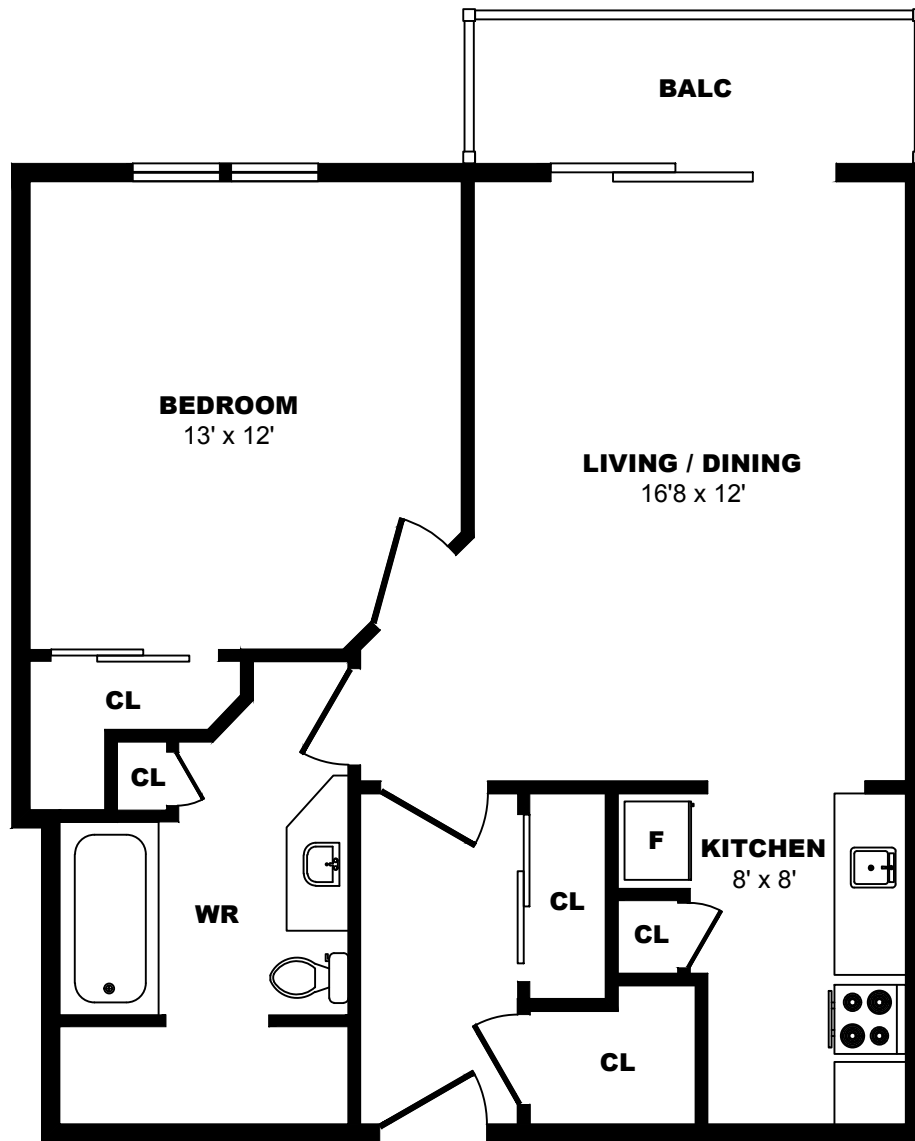

900 Rue Laudance, Quebec City - 1 Bdrm B, 620sf

All dimensions are approximate. Sizes and specifications are subject to change without notice E. & O. E.
All illustrations are artist's concept. Actual usable floor space may vary slightly from stated floor area.

900 Rue Laudance, Quebec City - 1 Bdrm C, 630sf

All dimensions are approximate. Sizes and specifications are subject to change without notice E. & O. E.
All illustrations are artist's concept. Actual usable floor space may vary slightly from stated floor area.

900 Rue Laudance, Quebec City - 1 Bdrm D, 690sf

All dimensions are approximate. Sizes and specifications are subject to change without notice E. & O. E.
All illustrations are artist's concept. Actual usable floor space may vary slightly from stated floor area.

900 Rue Laudance, Quebec City - 1 Bdrm E, 730sf

All dimensions are approximate. Sizes and specifications are subject to change without notice E. & O. E.
All illustrations are artist's concept. Actual usable floor space may vary slightly from stated floor area.