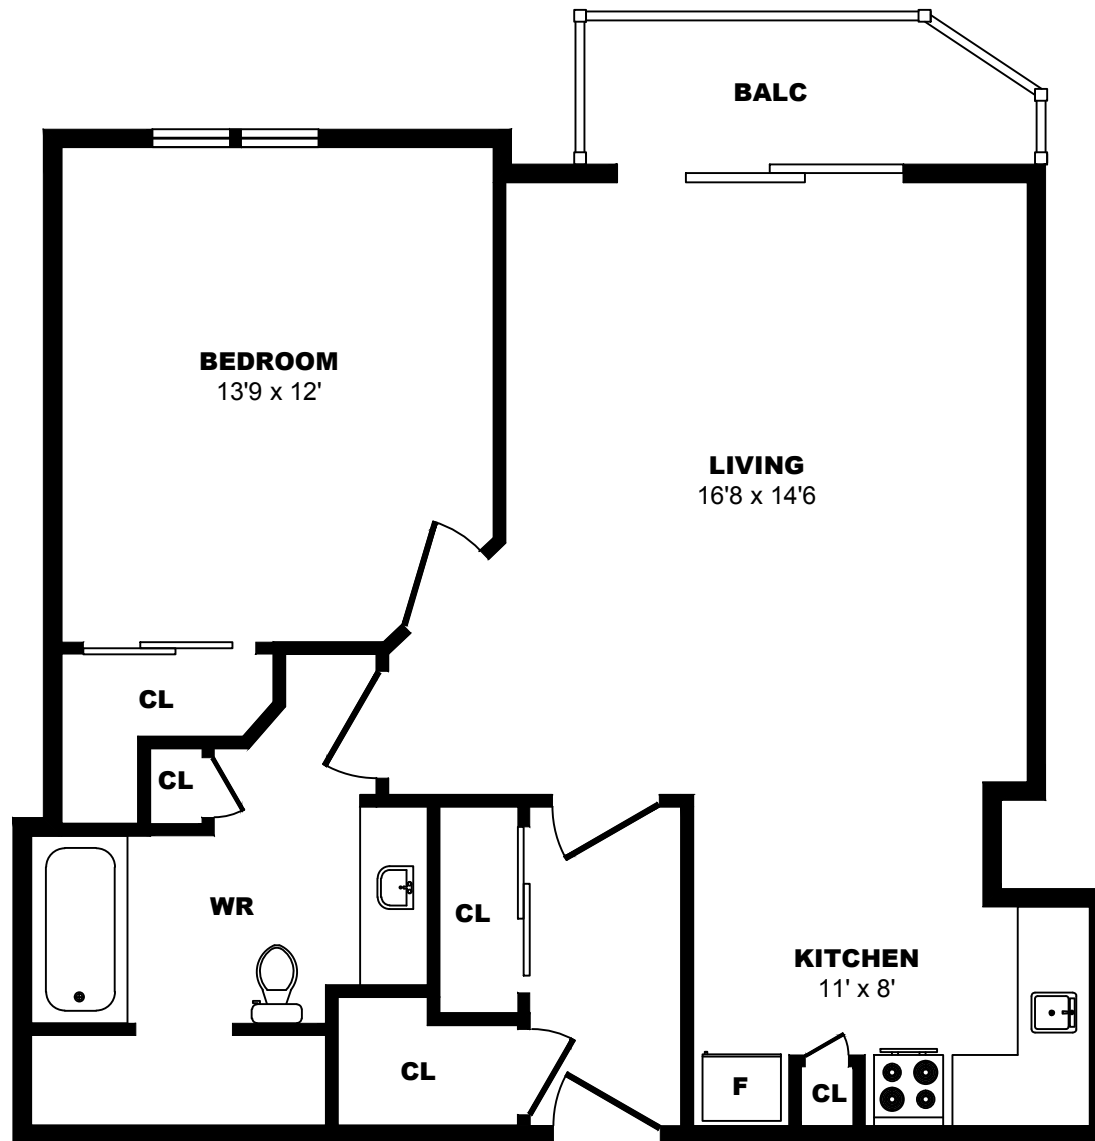

900 Rue Laudance, Quebec City - 1 Bdrm A, 630sf

All dimensions are approximate. Sizes and specifications are subject to change without notice E. & O. E.
All illustrations are artist's concept. Actual usable floor space may vary slightly from stated floor area.

900 Rue Laudance, Quebec City - 1 Bdrm B, 620sf

All dimensions are approximate. Sizes and specifications are subject to change without notice E. & O. E.
All illustrations are artist's concept. Actual usable floor space may vary slightly from stated floor area.

900 Rue Laudance, Quebec City - 1 Bdrm C, 630sf

All dimensions are approximate. Sizes and specifications are subject to change without notice E. & O. E.
All illustrations are artist's concept. Actual usable floor space may vary slightly from stated floor area.

900 Rue Laudance, Quebec City - 1 Bdrm D, 690sf

All dimensions are approximate. Sizes and specifications are subject to change without notice E. & O. E.
All illustrations are artist's concept. Actual usable floor space may vary slightly from stated floor area.