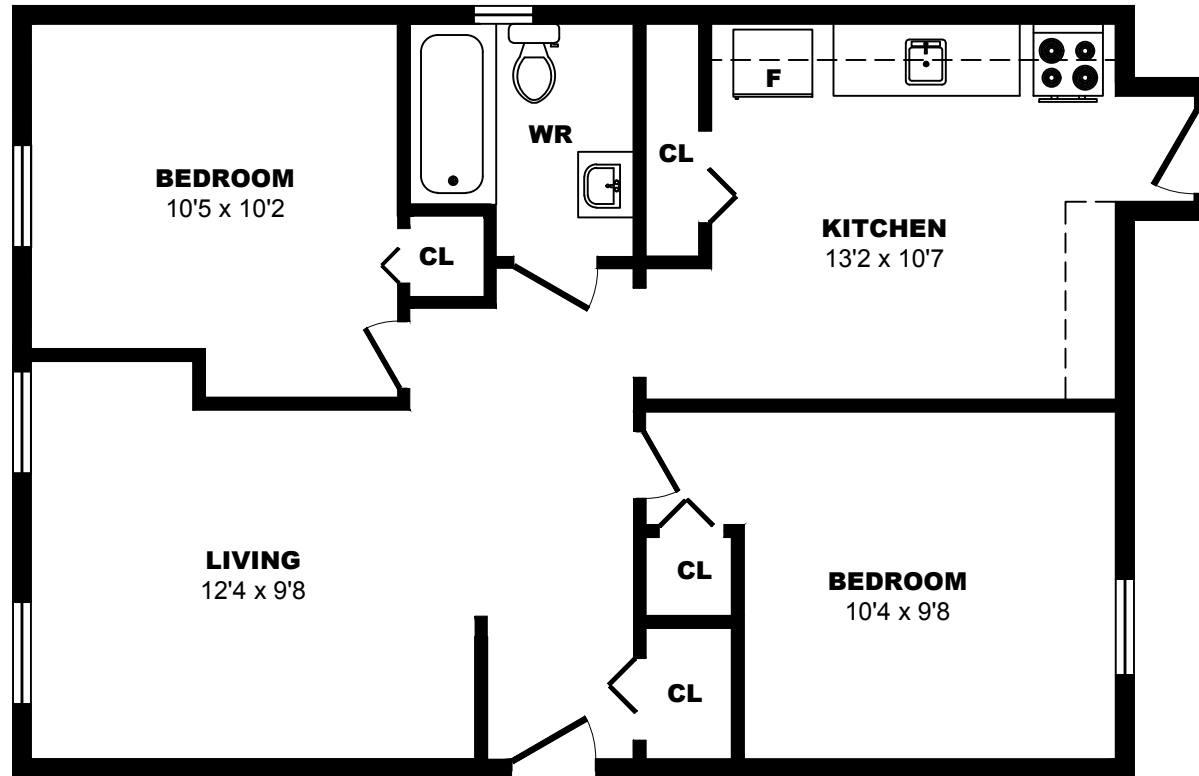

## 30 Rue Ste. Ursule, Quebec City - Bachelor B, 380sf

All dimensions are approximate. Sizes and specifications are subject to change without notice E. & O. E.  
All illustrations are artist's concept. Actual usable floor space may vary slightly from stated floor area.

## 30 Rue Ste. Ursule, Quebec City - 1 Bdrm A, 460sf

All dimensions are approximate. Sizes and specifications are subject to change without notice E. & O. E.  
All illustrations are artist's concept. Actual usable floor space may vary slightly from stated floor area.

## 30 Rue Ste. Ursule, Quebec City - 1 Bdrm B, 450sf

All dimensions are approximate. Sizes and specifications are subject to change without notice E. & O. E.  
All illustrations are artist's concept. Actual usable floor space may vary slightly from stated floor area.

## 30 Rue Ste. Ursule, Quebec City - 1 Bdrm C, 670sf

All dimensions are approximate. Sizes and specifications are subject to change without notice E. & O. E.  
All illustrations are artist's concept. Actual usable floor space may vary slightly from stated floor area.