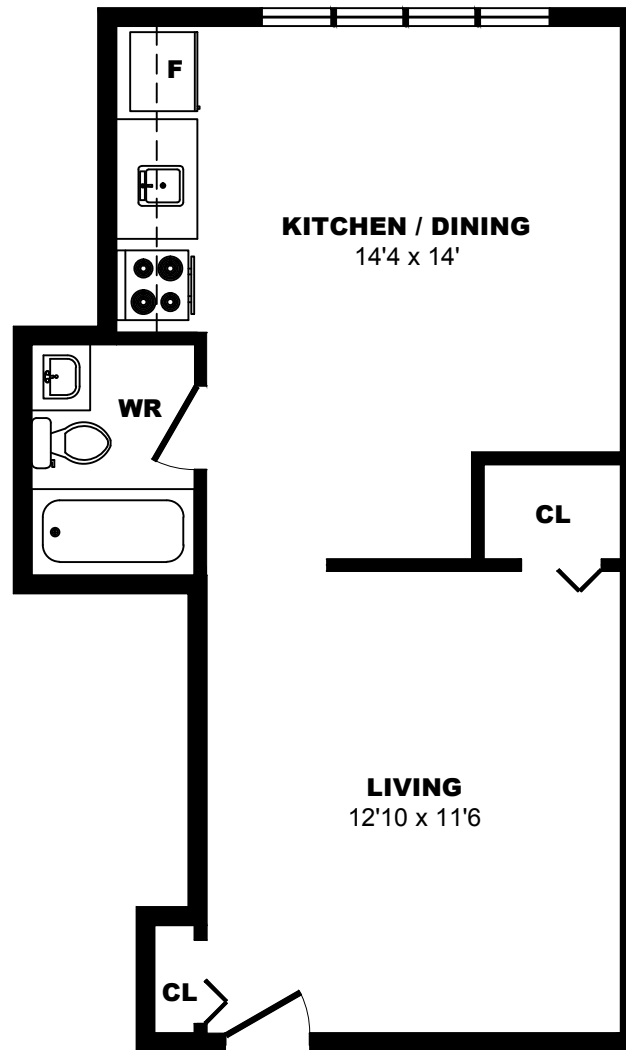

## 30 Rue Ste. Ursule, Quebec City - Bachelor A, 300sf

All dimensions are approximate. Sizes and specifications are subject to change without notice E. & O. E.  
All illustrations are artist's concept. Actual usable floor space may vary slightly from stated floor area.

## 30 Rue Ste. Ursule, Quebec City - Bachelor B, 380sf

All dimensions are approximate. Sizes and specifications are subject to change without notice E. & O. E.  
All illustrations are artist's concept. Actual usable floor space may vary slightly from stated floor area.

## 30 Rue Ste. Ursule, Quebec City - 1 Bdrm A, 460sf

All dimensions are approximate. Sizes and specifications are subject to change without notice E. & O. E.  
All illustrations are artist's concept. Actual usable floor space may vary slightly from stated floor area.

## 30 Rue Ste. Ursule, Quebec City - 1 Bdrm B, 450sf

All dimensions are approximate. Sizes and specifications are subject to change without notice E. & O. E.  
All illustrations are artist's concept. Actual usable floor space may vary slightly from stated floor area.