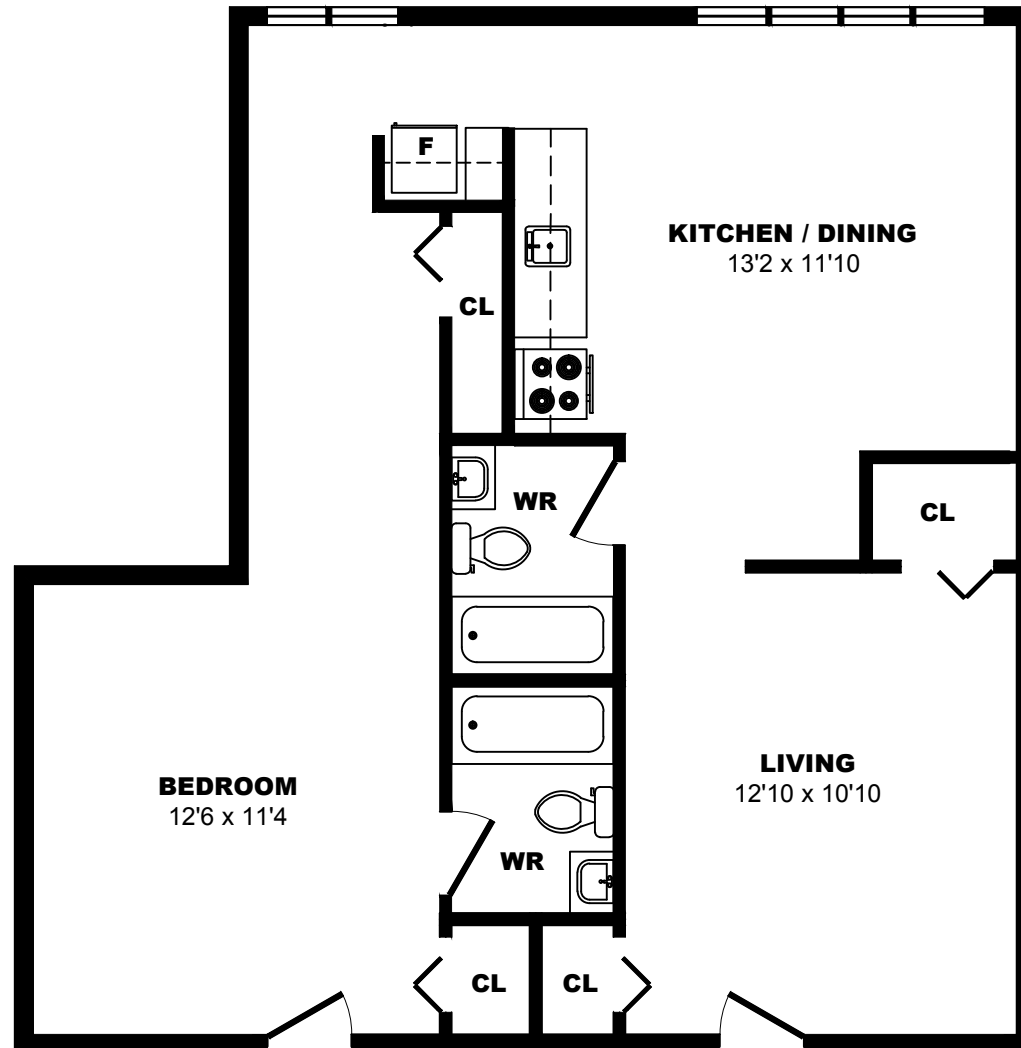

## 30 Rue Ste. Ursule, Quebec City - Bachelor A, 300sf

All dimensions are approximate. Sizes and specifications are subject to change without notice E. & O. E.  
All illustrations are artist's concept. Actual usable floor space may vary slightly from stated floor area.

## 30 Rue Ste. Ursule, Quebec City - Bachelor B, 380sf

All dimensions are approximate. Sizes and specifications are subject to change without notice E. & O. E.  
All illustrations are artist's concept. Actual usable floor space may vary slightly from stated floor area.

## 30 Rue Ste. Ursule, Quebec City - 1 Bdrm A, 460sf

All dimensions are approximate. Sizes and specifications are subject to change without notice E. & O. E.  
All illustrations are artist's concept. Actual usable floor space may vary slightly from stated floor area.

## 30 Rue Ste. Ursule, Quebec City - 1 Bdrm B, 450sf

All dimensions are approximate. Sizes and specifications are subject to change without notice E. & O. E.  
All illustrations are artist's concept. Actual usable floor space may vary slightly from stated floor area.