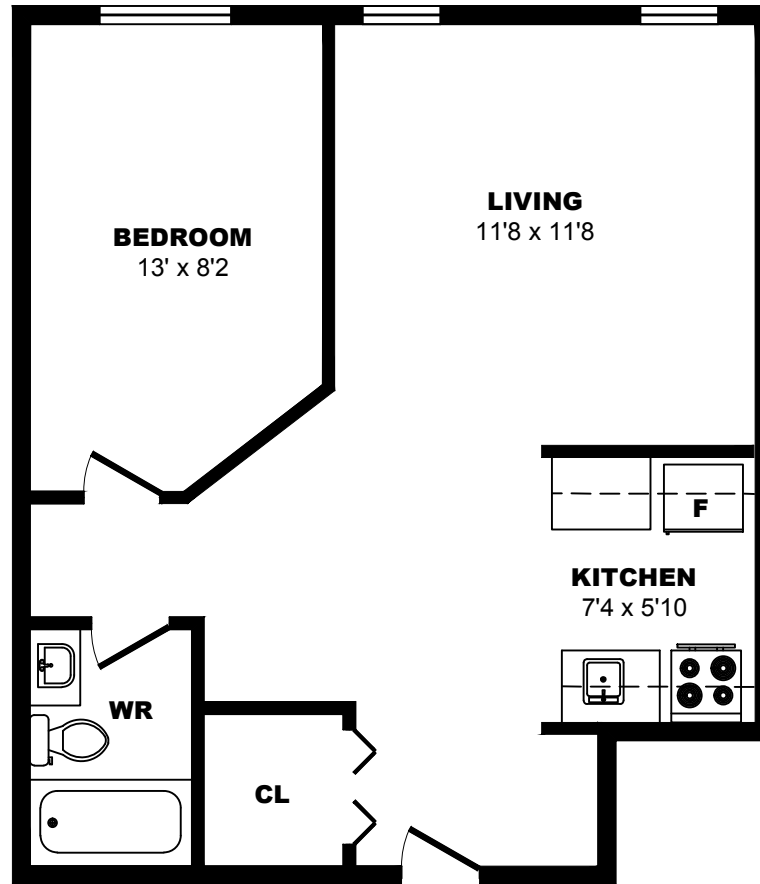

## 30 Rue Ste. Ursule, Quebec City - Bachelor A, 300sf

All dimensions are approximate. Sizes and specifications are subject to change without notice E. & O. E.  
All illustrations are artist's concept. Actual usable floor space may vary slightly from stated floor area.

## 30 Rue Ste. Ursule, Quebec City - Bachelor B, 380sf

All dimensions are approximate. Sizes and specifications are subject to change without notice E. & O. E.  
All illustrations are artist's concept. Actual usable floor space may vary slightly from stated floor area.

## 30 Rue Ste. Ursule, Quebec City - 1 Bdrm A, 460sf

All dimensions are approximate. Sizes and specifications are subject to change without notice E. & O. E.  
All illustrations are artist's concept. Actual usable floor space may vary slightly from stated floor area.

## 30 Rue Ste. Ursule, Quebec City - 1 Bdrm B, 450sf

All dimensions are approximate. Sizes and specifications are subject to change without notice E. & O. E.  
All illustrations are artist's concept. Actual usable floor space may vary slightly from stated floor area.