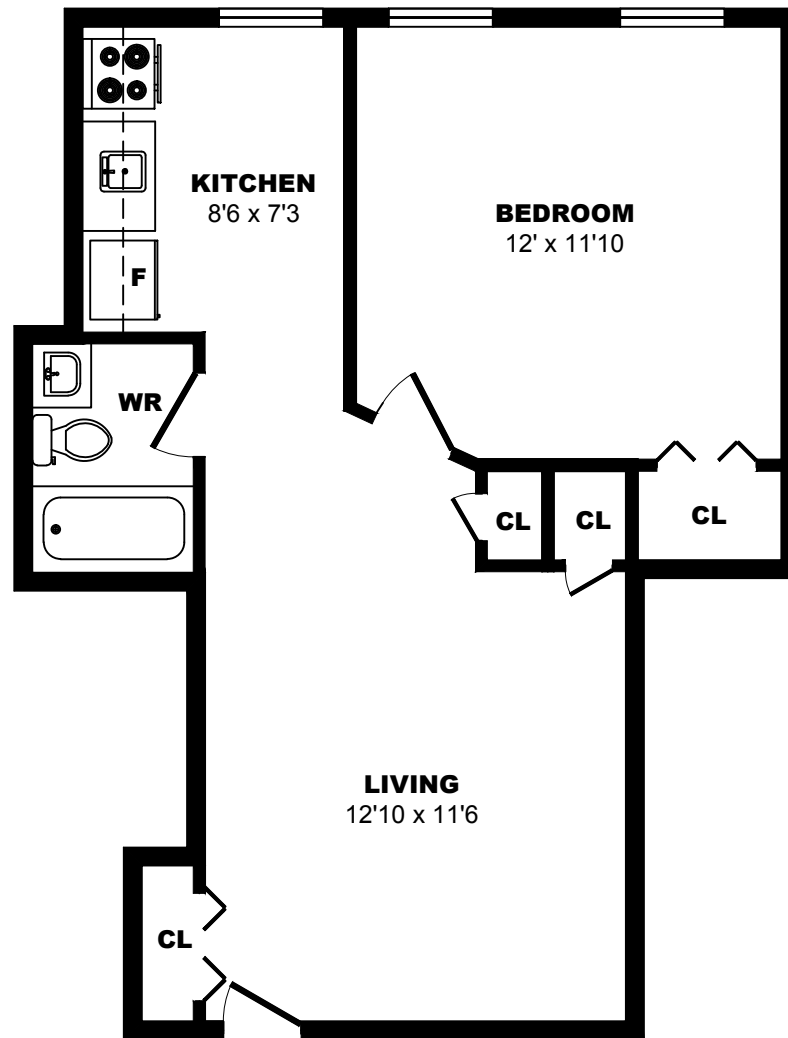

## 30 Rue Ste. Ursule, Quebec City - Bachelor A, 300sf

All dimensions are approximate. Sizes and specifications are subject to change without notice E. & O. E.  
All illustrations are artist's concept. Actual usable floor space may vary slightly from stated floor area.

## 30 Rue Ste. Ursule, Quebec City - Bachelor B, 380sf

All dimensions are approximate. Sizes and specifications are subject to change without notice E. & O. E.  
All illustrations are artist's concept. Actual usable floor space may vary slightly from stated floor area.

## 30 Rue Ste. Ursule, Quebec City - 1 Bdrm A, 460sf

All dimensions are approximate. Sizes and specifications are subject to change without notice E. & O. E.  
All illustrations are artist's concept. Actual usable floor space may vary slightly from stated floor area.

## 30 Rue Ste. Ursule, Quebec City - 1 Bdrm B, 450sf

All dimensions are approximate. Sizes and specifications are subject to change without notice E. & O. E.  
All illustrations are artist's concept. Actual usable floor space may vary slightly from stated floor area.