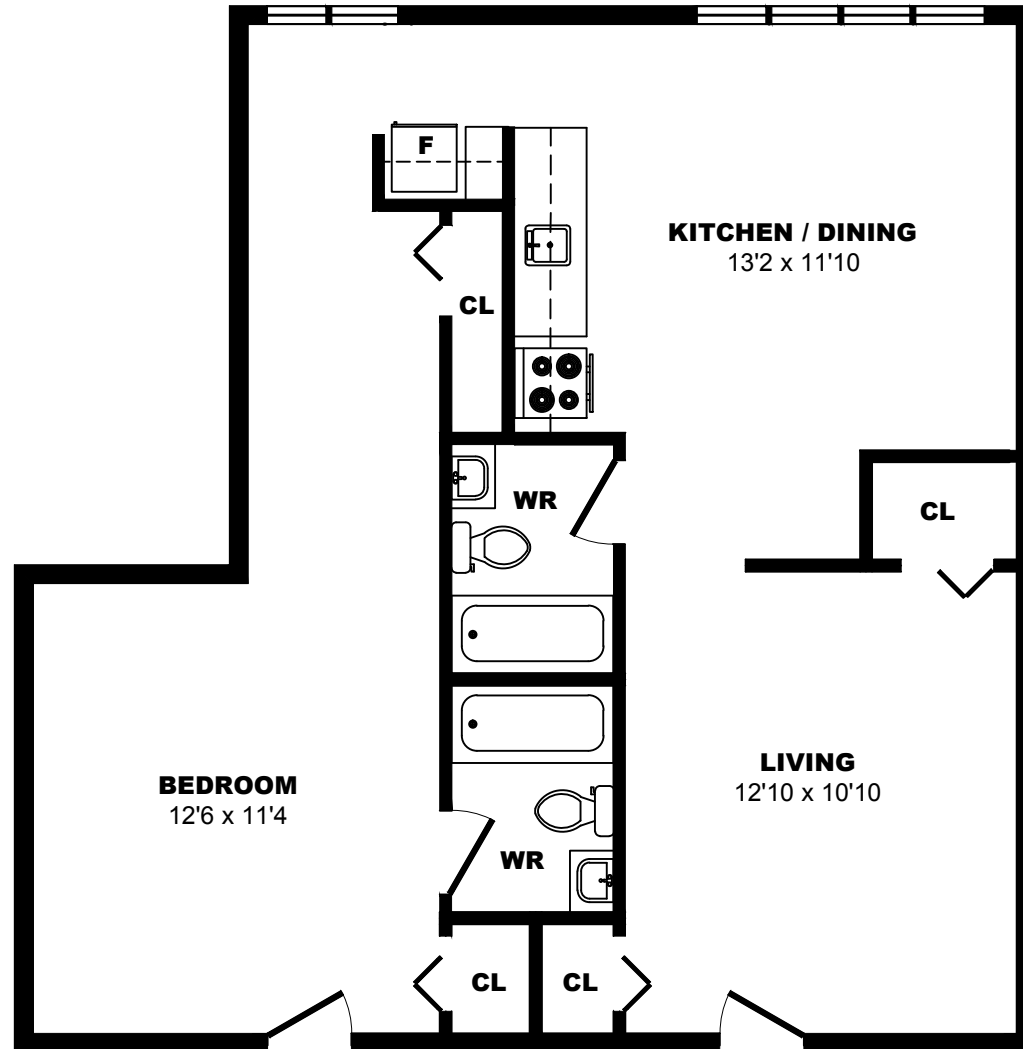

30 Rue Ste. Ursule, Quebec City - 1 Bdrm A, 460sf

All dimensions are approximate. Sizes and specifications are subject to change without notice E. & O. E.
All illustrations are artist's concept. Actual usable floor space may vary slightly from stated floor area.

30 Rue Ste. Ursule, Quebec City - 1 Bdrm B, 450sf

All dimensions are approximate. Sizes and specifications are subject to change without notice E. & O. E.
All illustrations are artist's concept. Actual usable floor space may vary slightly from stated floor area.

30 Rue Ste. Ursule, Quebec City - 1 Bdrm C, 670sf

All dimensions are approximate. Sizes and specifications are subject to change without notice E. & O. E.
All illustrations are artist's concept. Actual usable floor space may vary slightly from stated floor area.