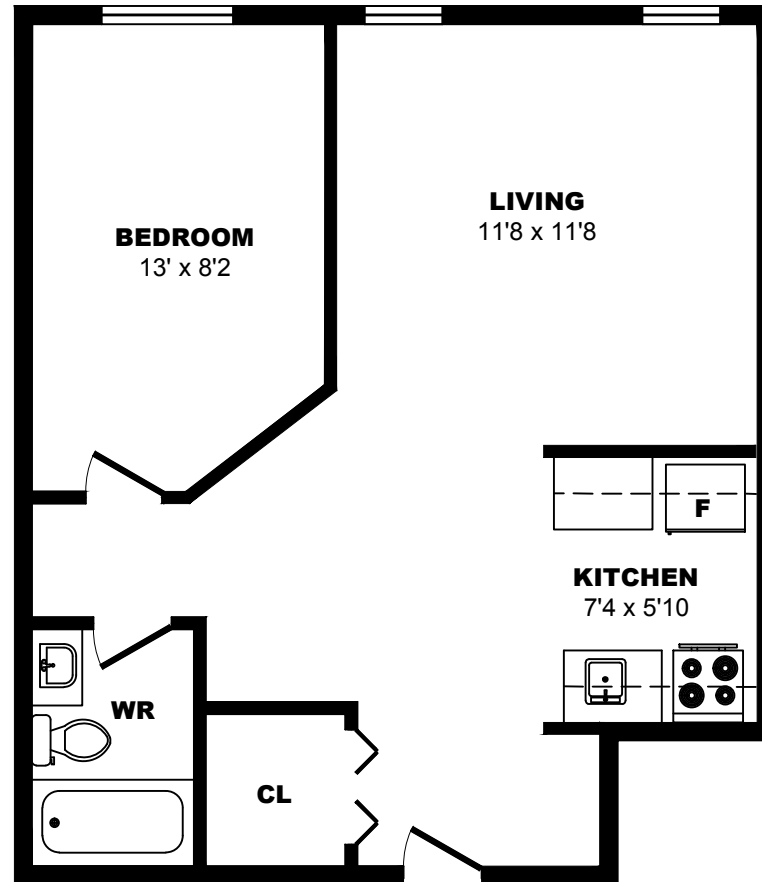

30 Rue Ste. Ursule, Quebec City - 1 Bdrm A, 460sf

All dimensions are approximate. Sizes and specifications are subject to change without notice E. & O. E.
All illustrations are artist's concept. Actual usable floor space may vary slightly from stated floor area.

30 Rue Ste. Ursule, Quebec City - 1 Bdrm B, 450sf

All dimensions are approximate. Sizes and specifications are subject to change without notice E. & O. E.
All illustrations are artist's concept. Actual usable floor space may vary slightly from stated floor area.

30 Rue Ste. Ursule, Quebec City - 1 Bdrm C, 670sf

All dimensions are approximate. Sizes and specifications are subject to change without notice E. & O. E.
All illustrations are artist's concept. Actual usable floor space may vary slightly from stated floor area.