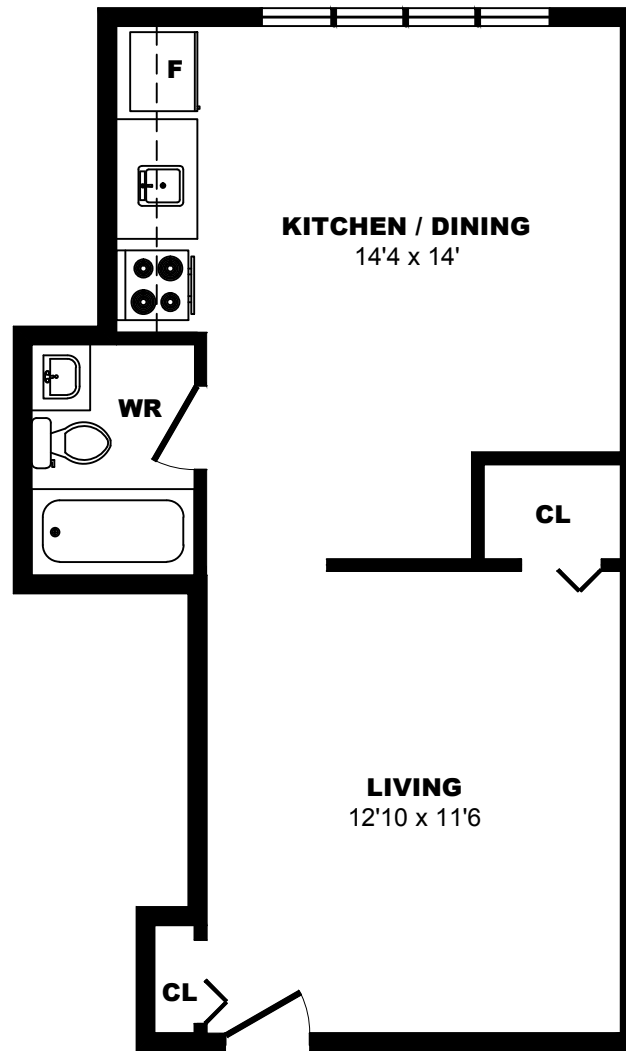

30 Rue Ste. Ursule, Quebec City - Bachelor A, 300sf

All dimensions are approximate. Sizes and specifications are subject to change without notice E. & O. E.
All illustrations are artist's concept. Actual usable floor space may vary slightly from stated floor area.

30 Rue Ste. Ursule, Quebec City - Bachelor B, 380sf

All dimensions are approximate. Sizes and specifications are subject to change without notice E. & O. E.
All illustrations are artist's concept. Actual usable floor space may vary slightly from stated floor area.