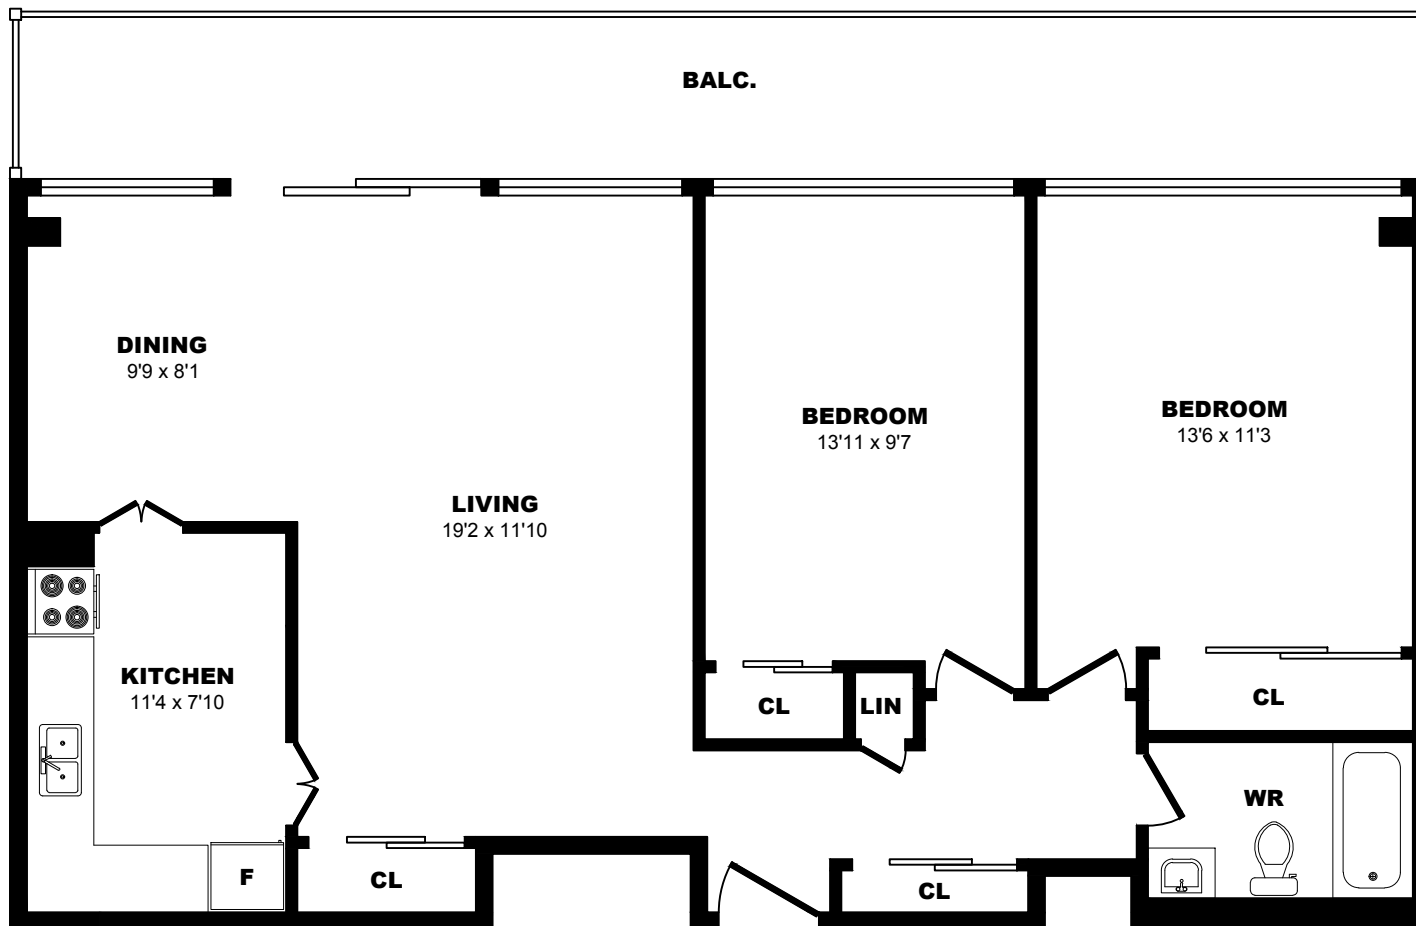

1055 Bloor St E, Mississauga - 2 Bdrm B, 865sf

All dimensions are approximate. Sizes and specifications are subject to change without notice E. & O. E.
All illustrations are artist's concept. Actual usable floor space may vary slightly from stated floor area.