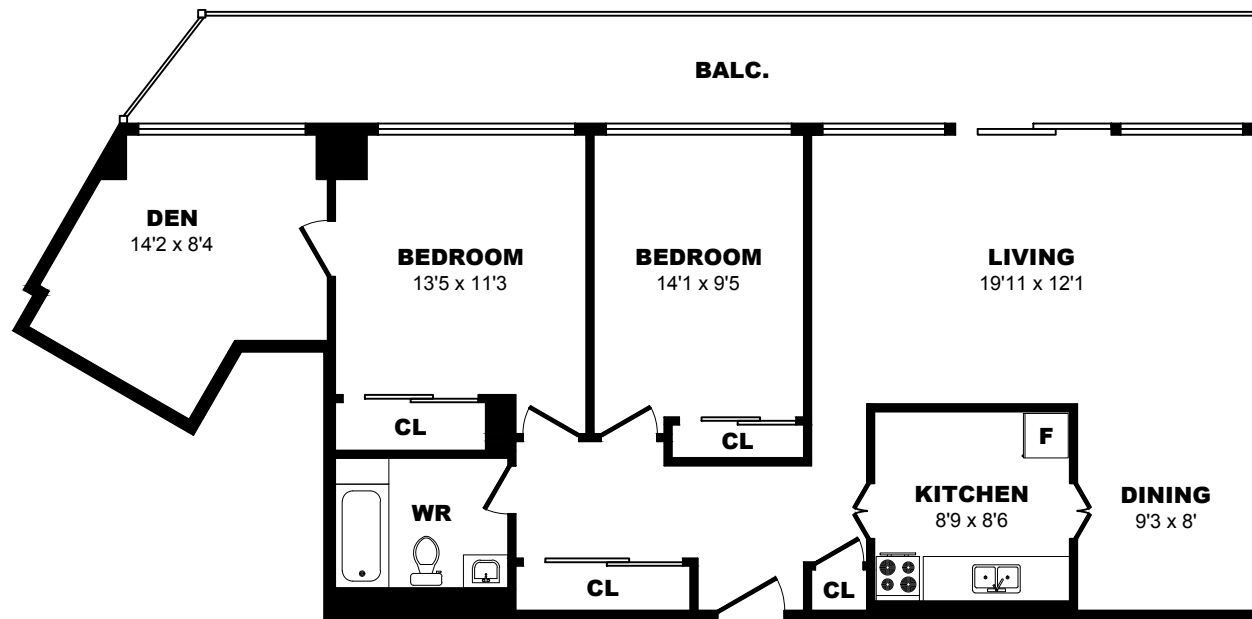

1055 Bloor St E, Mississauga - 2 Bdrm A, 865sf

All dimensions are approximate. Sizes and specifications are subject to change without notice E. & O. E.
All illustrations are artist's concept. Actual usable floor space may vary slightly from stated floor area.

1055 Bloor St E, Mississauga - 2 Bdrm B, 865sf

All dimensions are approximate. Sizes and specifications are subject to change without notice E. & O. E.
 All illustrations are artist's concept. Actual usable floor space may vary slightly from stated floor area.