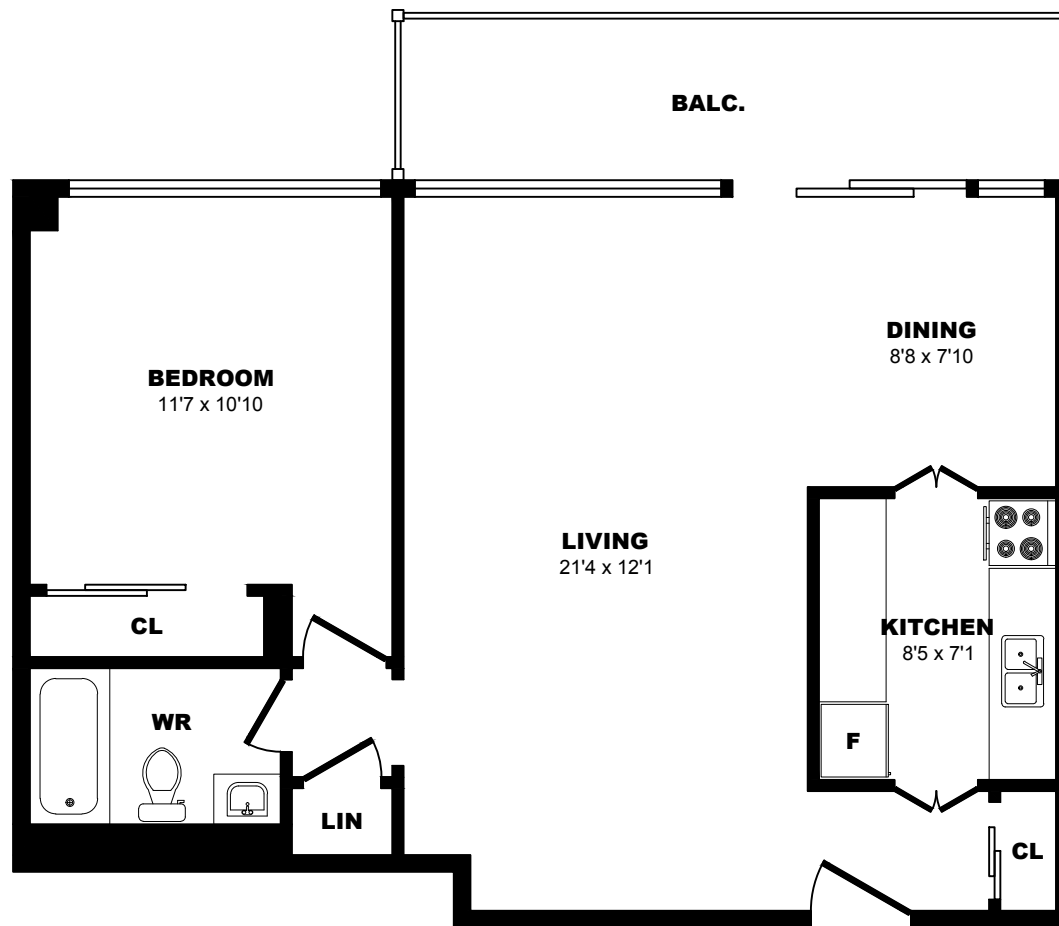

1055 Bloor St E, Mississauga - 1 Bdrm I, 630sf

All dimensions are approximate. Sizes and specifications are subject to change without notice E. & O. E.
All illustrations are artist's concept. Actual usable floor space may vary slightly from stated floor area.