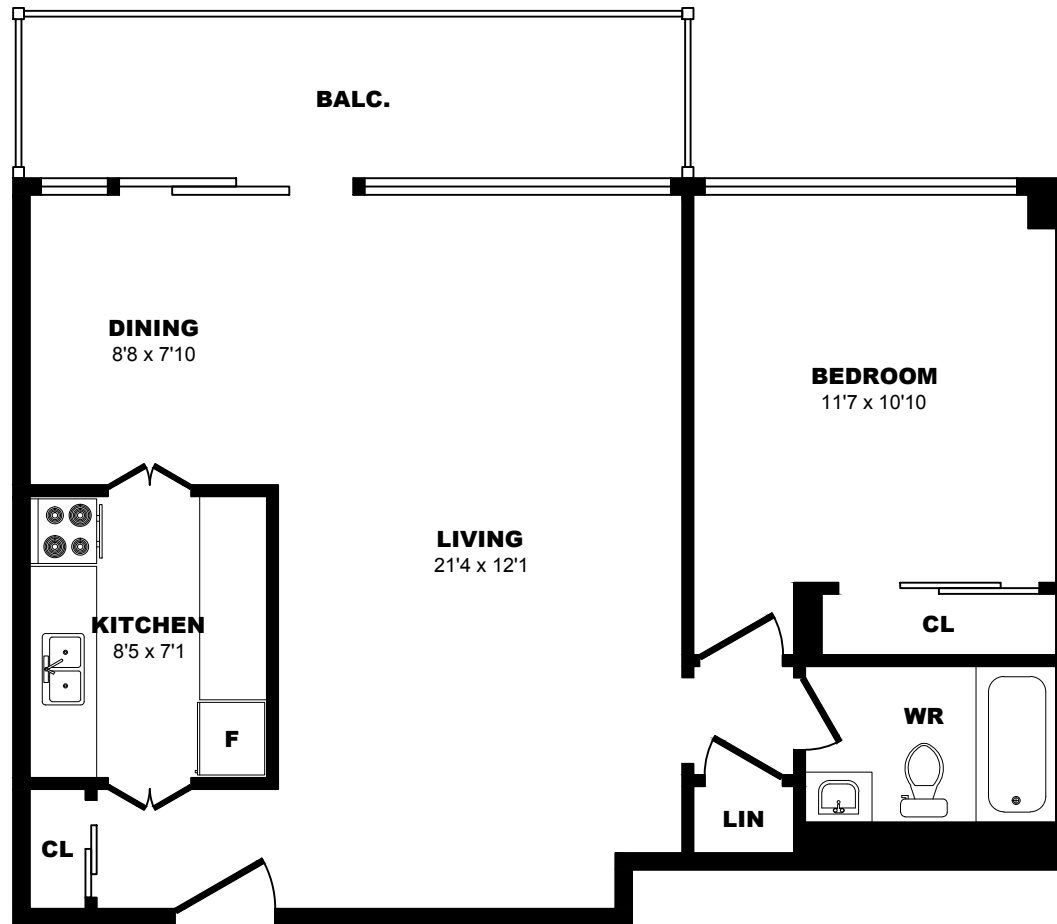

1055 Bloor St E, Mississauga - 1 Bdrm C, 671sf

All dimensions are approximate. Sizes and specifications are subject to change without notice E. & O. E.
All illustrations are artist's concept. Actual usable floor space may vary slightly from stated floor area.

1055 Bloor St E, Mississauga - 1 Bdrm D, 630sf

All dimensions are approximate. Sizes and specifications are subject to change without notice E. & O. E.
All illustrations are artist's concept. Actual usable floor space may vary slightly from stated floor area.

1055 Bloor St E, Mississauga - 1 Bdrm E, 630sf

All dimensions are approximate. Sizes and specifications are subject to change without notice E. & O. E.
All illustrations are artist's concept. Actual usable floor space may vary slightly from stated floor area.

1055 Bloor St E, Mississauga - 1 Bdrm F, 630sf

All dimensions are approximate. Sizes and specifications are subject to change without notice E. & O. E.
All illustrations are artist's concept. Actual usable floor space may vary slightly from stated floor area.