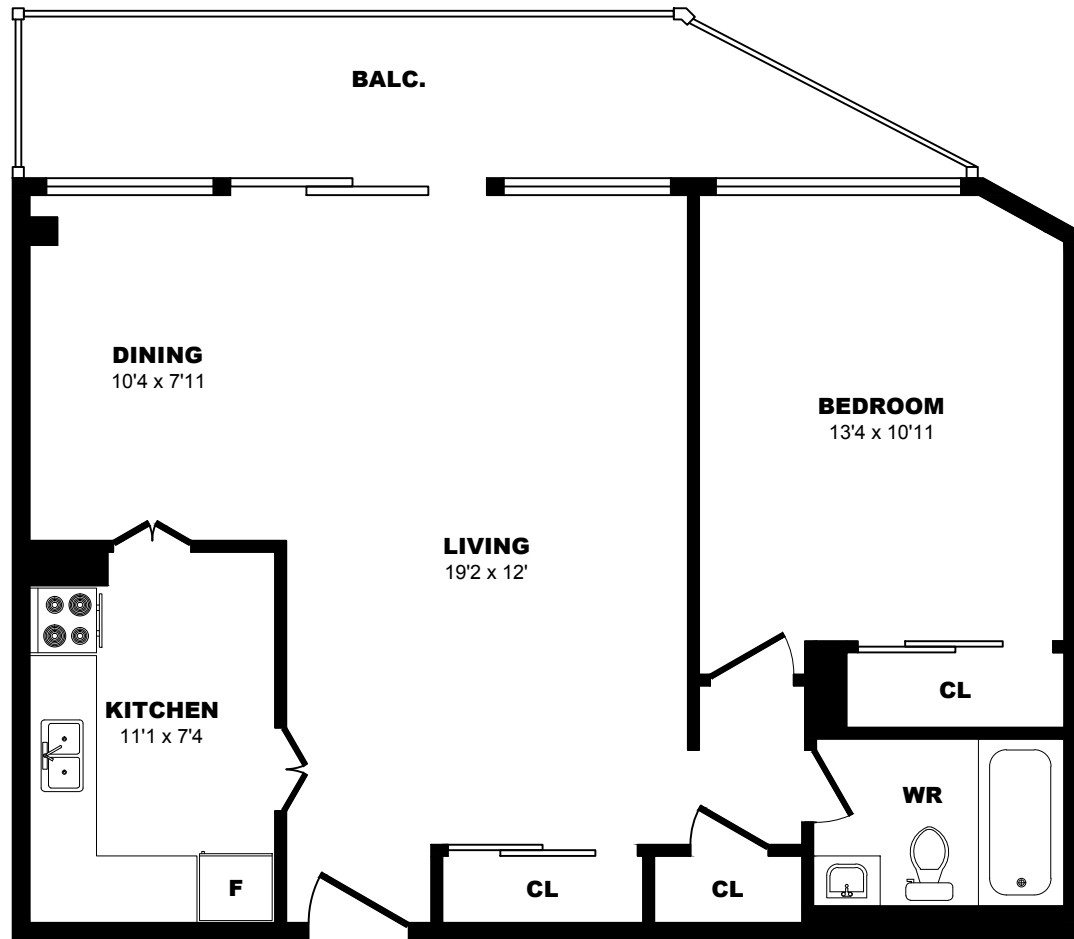

1055 Bloor St E, Mississauga - 1 Bdrm A, 630sf

All dimensions are approximate. Sizes and specifications are subject to change without notice E. & O. E.
All illustrations are artist's concept. Actual usable floor space may vary slightly from stated floor area.

1055 Bloor St E, Mississauga - 1 Bdrm B, 655sf

All dimensions are approximate. Sizes and specifications are subject to change without notice E. & O. E.
All illustrations are artist's concept. Actual usable floor space may vary slightly from stated floor area.

1055 Bloor St E, Mississauga - 1 Bdrm C, 671sf

All dimensions are approximate. Sizes and specifications are subject to change without notice E. & O. E.
All illustrations are artist's concept. Actual usable floor space may vary slightly from stated floor area.