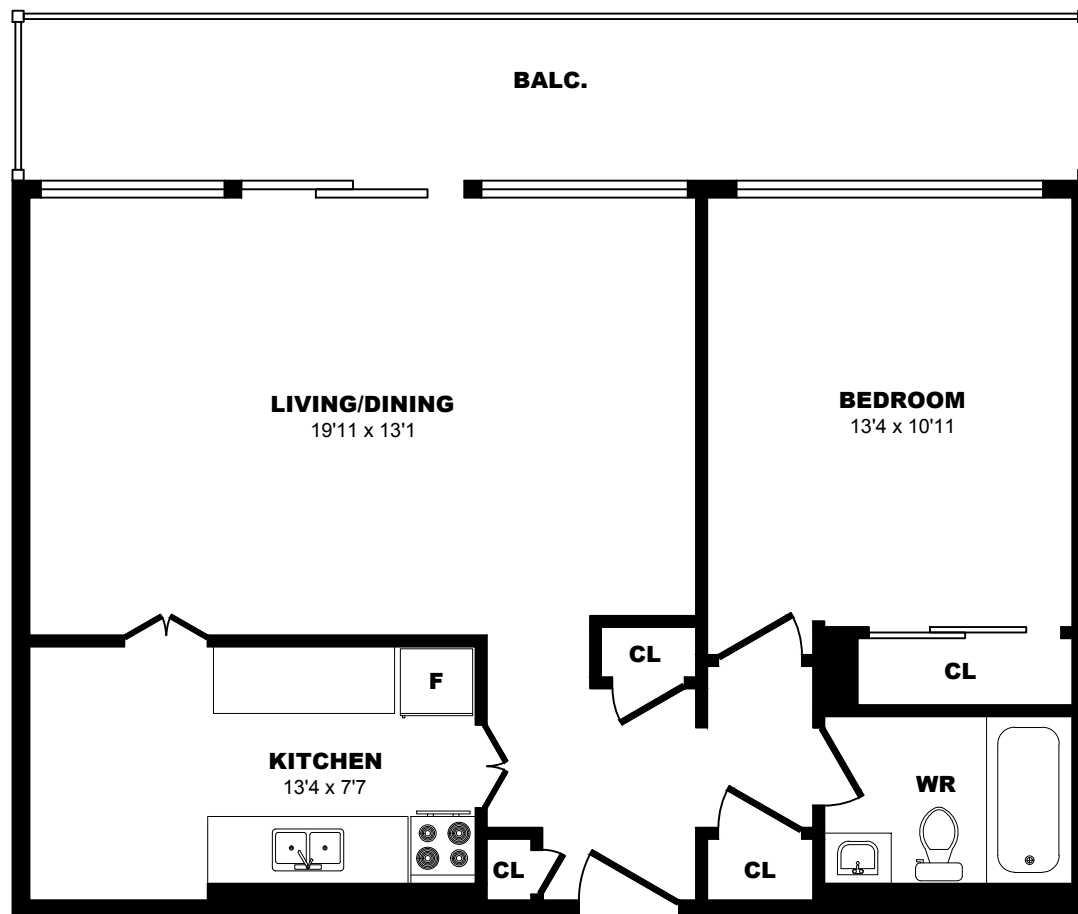

1055 Bloor St E, Mississauga - 1 Bdrm A, 630sf

All dimensions are approximate. Sizes and specifications are subject to change without notice E. & O. E.
All illustrations are artist's concept. Actual usable floor space may vary slightly from stated floor area.

1055 Bloor St E, Mississauga - 1 Bdrm B, 655sf

All dimensions are approximate. Sizes and specifications are subject to change without notice E. & O. E.
All illustrations are artist's concept. Actual usable floor space may vary slightly from stated floor area.