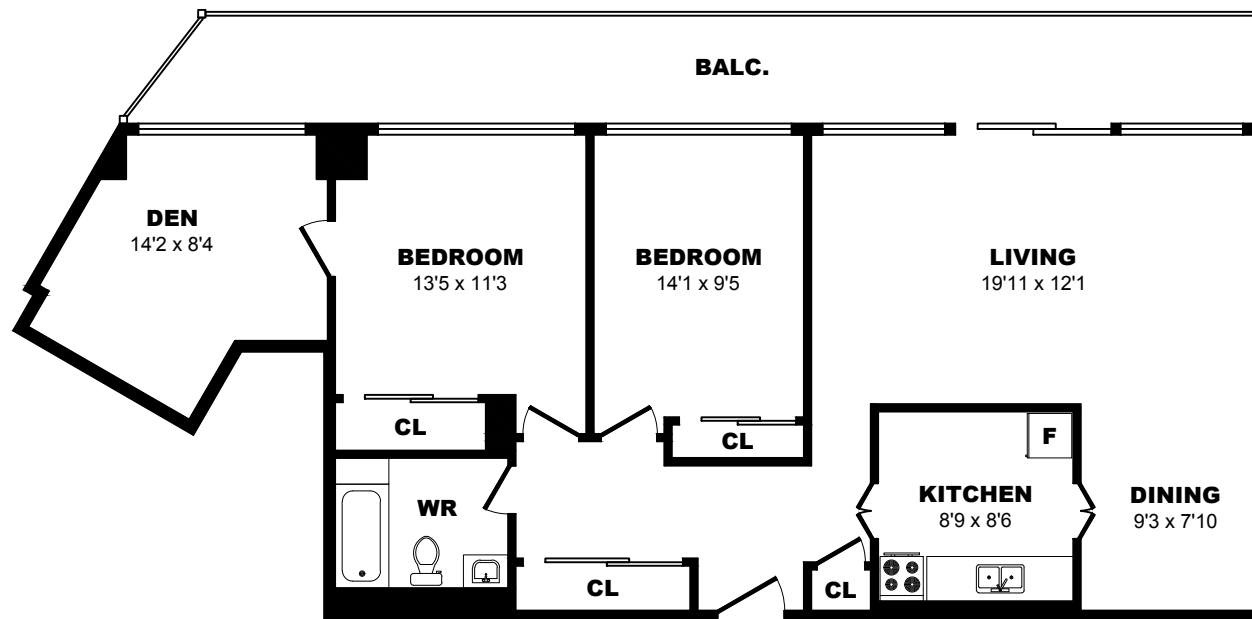

1055 Bloor St E, Mississauga - 2 Bdrm C, 1004sf

All dimensions are approximate. Sizes and specifications are subject to change without notice E. & O. E.
All illustrations are artist's concept. Actual usable floor space may vary slightly from stated floor area.

1055 Bloor St E, Mississauga - 2 Bdrm D, 970sf

All dimensions are approximate. Sizes and specifications are subject to change without notice E. & O. E.
All illustrations are artist's concept. Actual usable floor space may vary slightly from stated floor area.