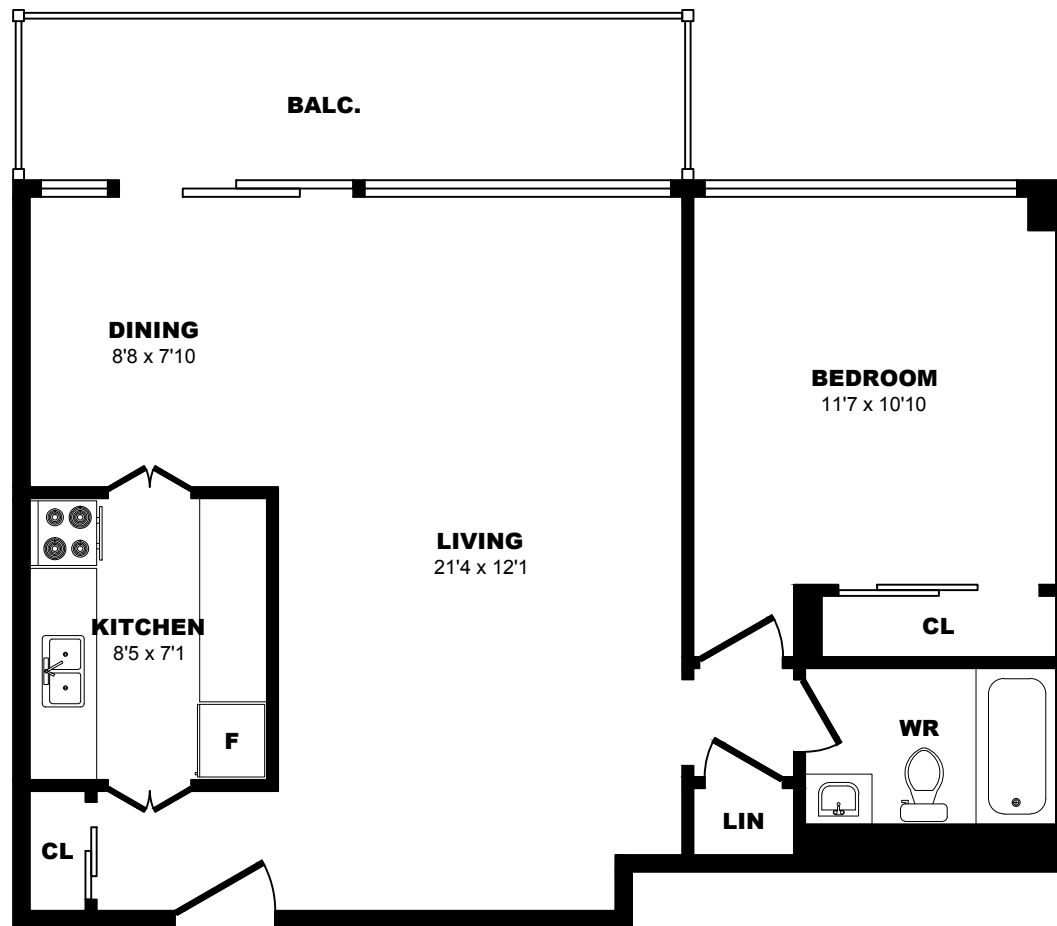

1055 Bloor St E, Mississauga - 1 Bdrm A, 630sf

All dimensions are approximate. Sizes and specifications are subject to change without notice E. & O. E.
All illustrations are artist's concept. Actual usable floor space may vary slightly from stated floor area.

1055 Bloor St E, Mississauga - 1 Bdrm B, 655sf

All dimensions are approximate. Sizes and specifications are subject to change without notice E. & O. E.
All illustrations are artist's concept. Actual usable floor space may vary slightly from stated floor area.

1055 Bloor St E, Mississauga - 1 Bdrm C, 671sf

All dimensions are approximate. Sizes and specifications are subject to change without notice E. & O. E.
All illustrations are artist's concept. Actual usable floor space may vary slightly from stated floor area.

1055 Bloor St E, Mississauga - 1 Bdrm D, 630sf

All dimensions are approximate. Sizes and specifications are subject to change without notice E. & O. E.
All illustrations are artist's concept. Actual usable floor space may vary slightly from stated floor area.