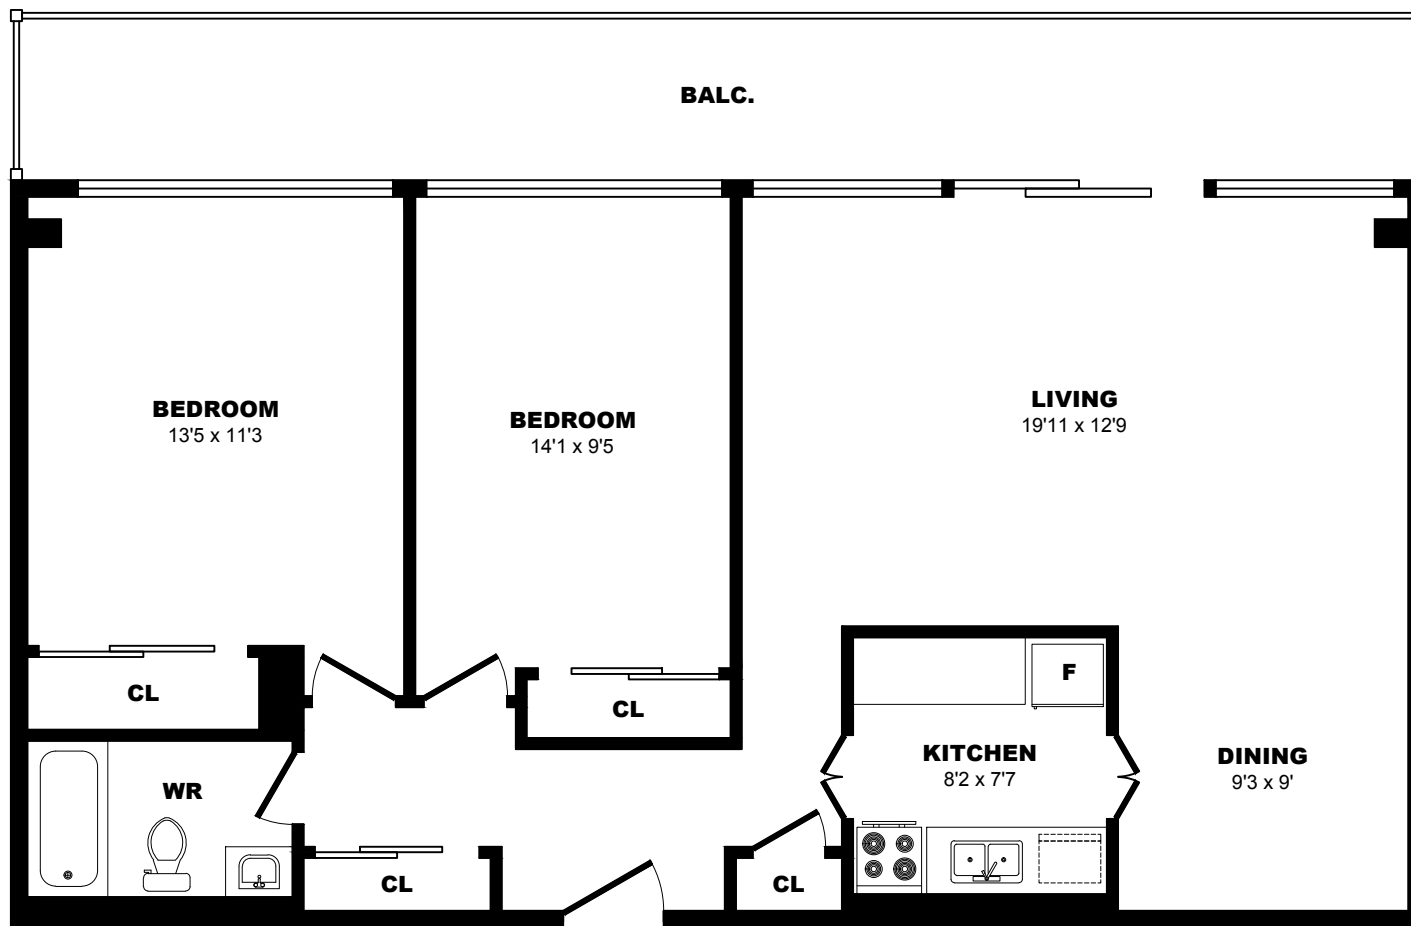

1055 Bloor St E, Mississauga - 2 Bdrm E, 1004sf

All dimensions are approximate. Sizes and specifications are subject to change without notice E. & O. E.
All illustrations are artist's concept. Actual usable floor space may vary slightly from stated floor area.

1055 Bloor St E, Mississauga - 2 Bdrm F, 887sf

All dimensions are approximate. Sizes and specifications are subject to change without notice E. & O. E.
All illustrations are artist's concept. Actual usable floor space may vary slightly from stated floor area.