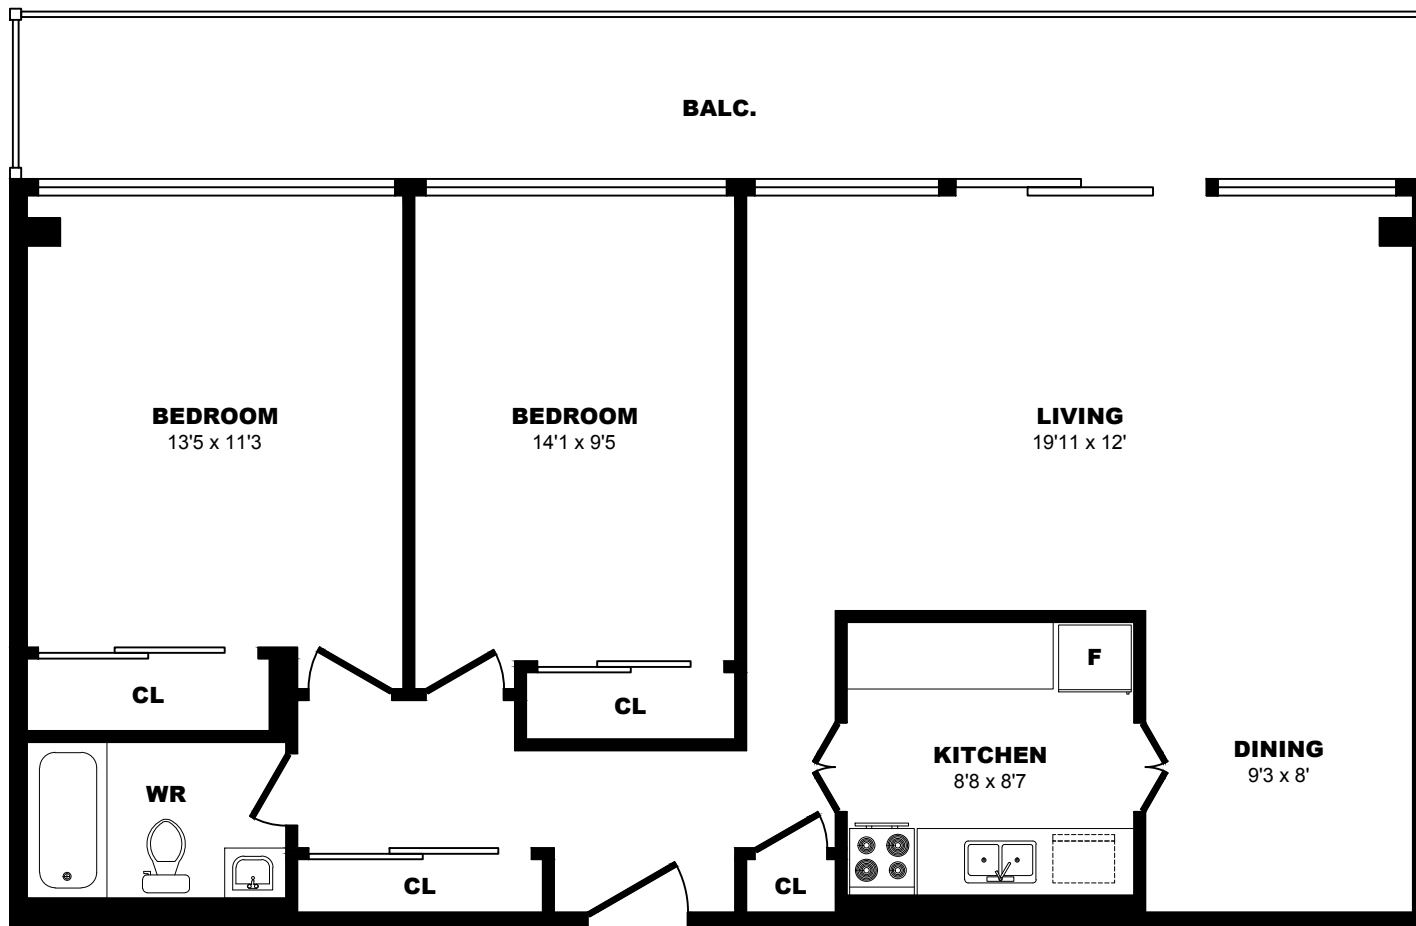

1055 Bloor St E, Mississauga - 2 Bdrm F, 887sf

All dimensions are approximate. Sizes and specifications are subject to change without notice E. & O. E.
All illustrations are artist's concept. Actual usable floor space may vary slightly from stated floor area.