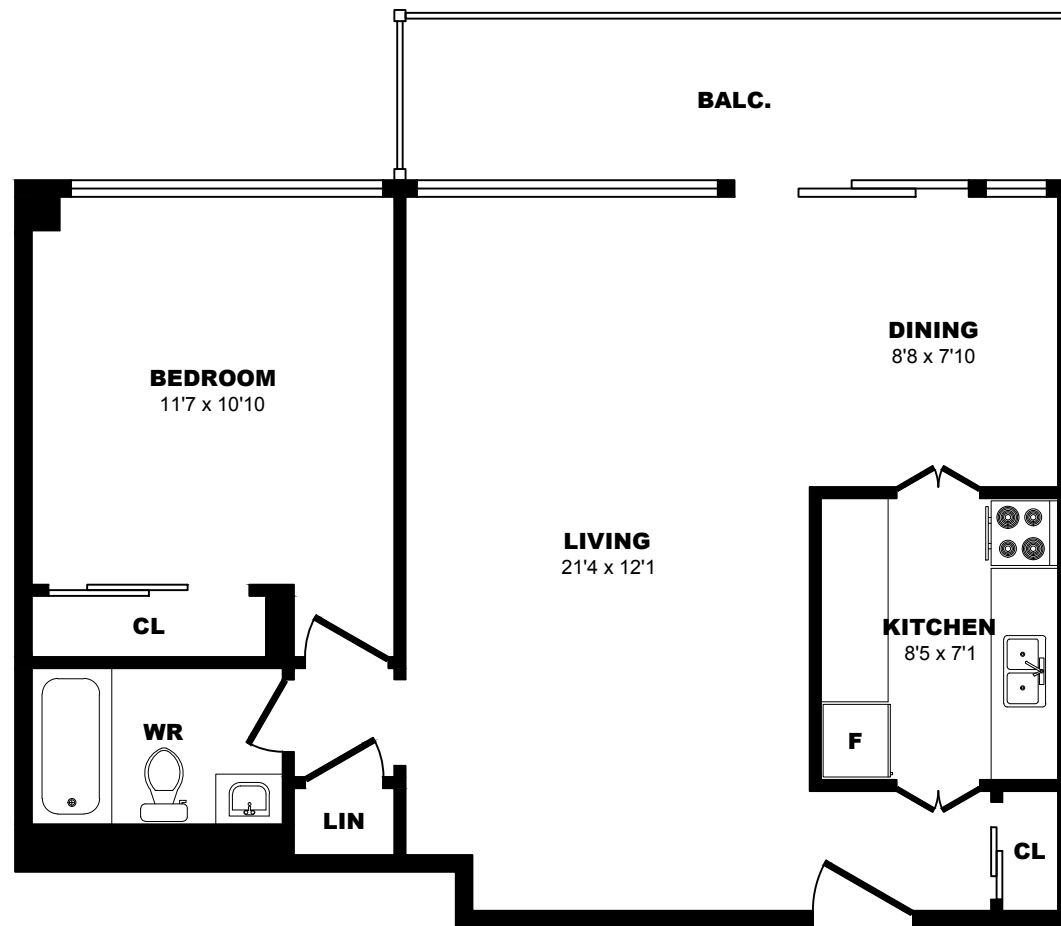

1055 Bloor St E, Mississauga - 1 Bdrm B, 655sf

All dimensions are approximate. Sizes and specifications are subject to change without notice E. & O. E.
All illustrations are artist's concept. Actual usable floor space may vary slightly from stated floor area.

1055 Bloor St E, Mississauga - 1 Bdrm C, 671sf

All dimensions are approximate. Sizes and specifications are subject to change without notice E. & O. E.
All illustrations are artist's concept. Actual usable floor space may vary slightly from stated floor area.

1055 Bloor St E, Mississauga - 1 Bdrm D, 630sf

All dimensions are approximate. Sizes and specifications are subject to change without notice E. & O. E.
All illustrations are artist's concept. Actual usable floor space may vary slightly from stated floor area.