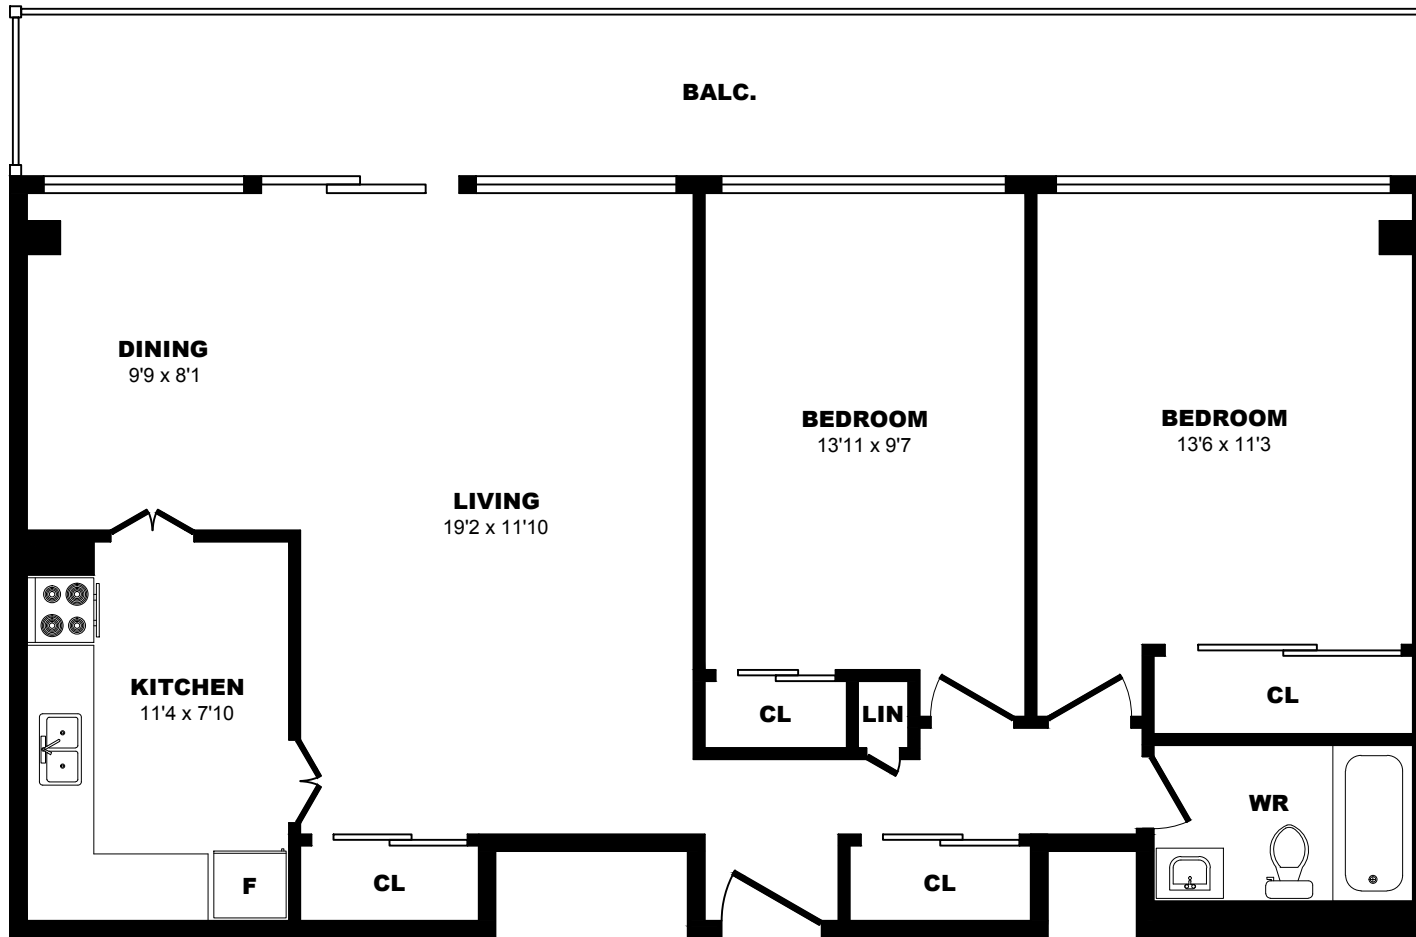

1055 Bloor St E, Mississauga - 2 Bdrm H, 874sf

All dimensions are approximate. Sizes and specifications are subject to change without notice E. & O. E.
All illustrations are artist's concept. Actual usable floor space may vary slightly from stated floor area.