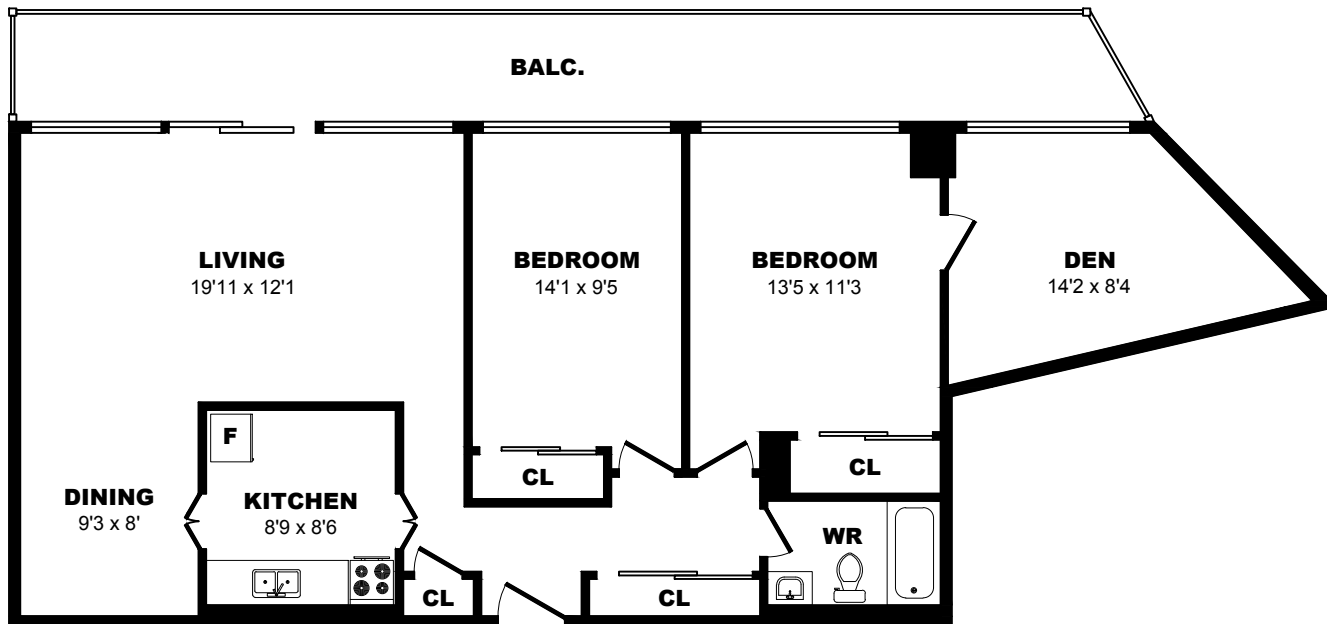

1055 Bloor St E, Mississauga - 2 Bdrm B, 865sf

All dimensions are approximate. Sizes and specifications are subject to change without notice E. & O. E.
 All illustrations are artist's concept. Actual usable floor space may vary slightly from stated floor area.

1055 Bloor St E, Mississauga - 2 Bdrm C, 1004sf

All dimensions are approximate. Sizes and specifications are subject to change without notice E. & O. E.
All illustrations are artist's concept. Actual usable floor space may vary slightly from stated floor area.