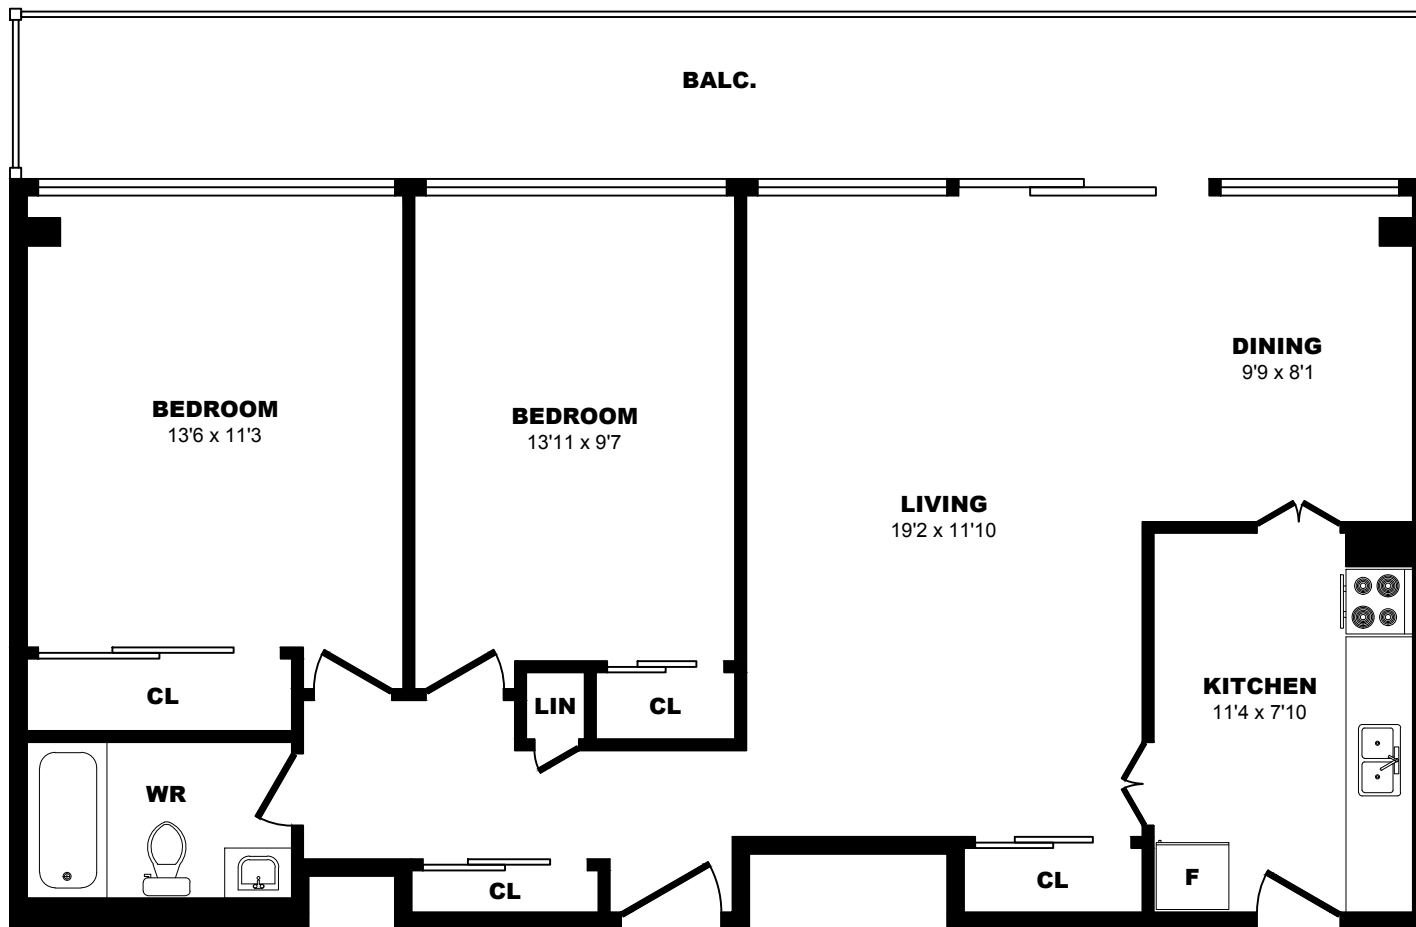

1055 Bloor St E, Mississauga - 2 Bdrm A, 865sf

All dimensions are approximate. Sizes and specifications are subject to change without notice E. & O. E.
All illustrations are artist's concept. Actual usable floor space may vary slightly from stated floor area.