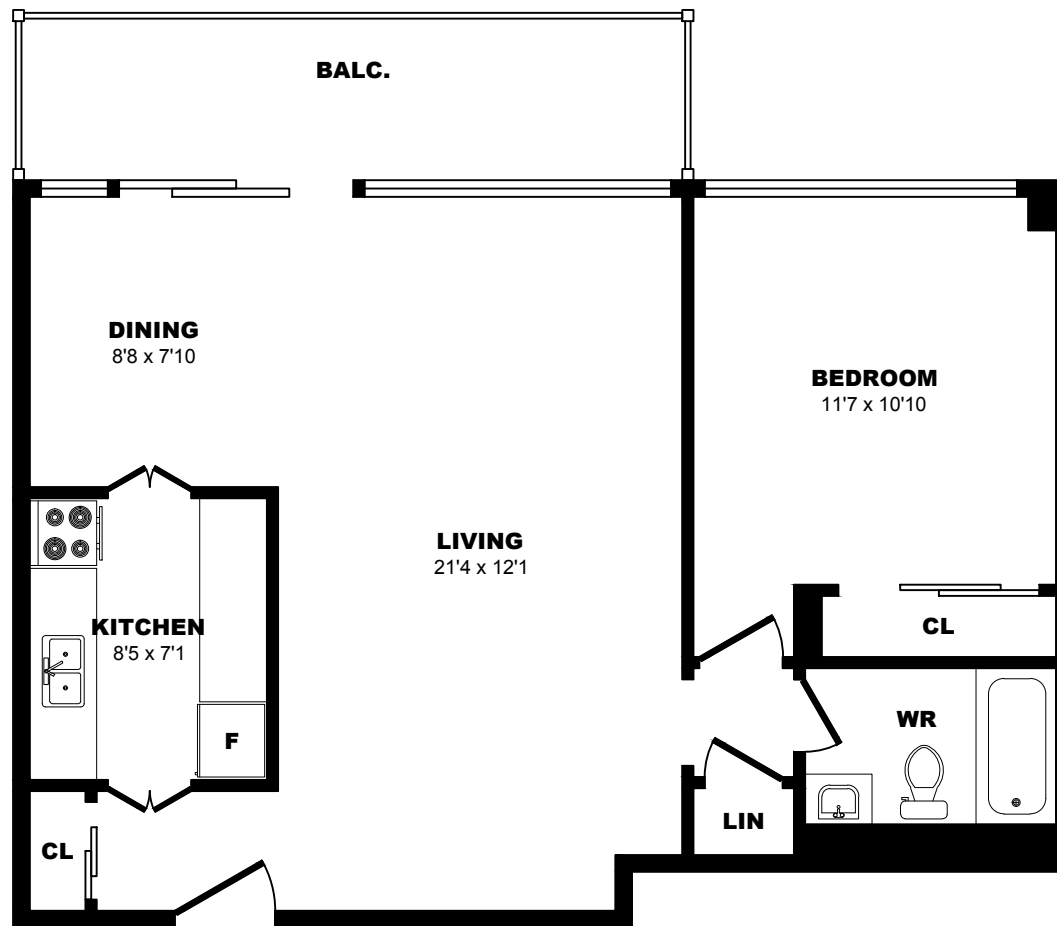

1055 Bloor St E, Mississauga - 1 Bdrm F, 630sf

All dimensions are approximate. Sizes and specifications are subject to change without notice E. & O. E.
All illustrations are artist's concept. Actual usable floor space may vary slightly from stated floor area.

1055 Bloor St E, Mississauga - 1 Bdrm G, 630sf

All dimensions are approximate. Sizes and specifications are subject to change without notice E. & O. E.
All illustrations are artist's concept. Actual usable floor space may vary slightly from stated floor area.