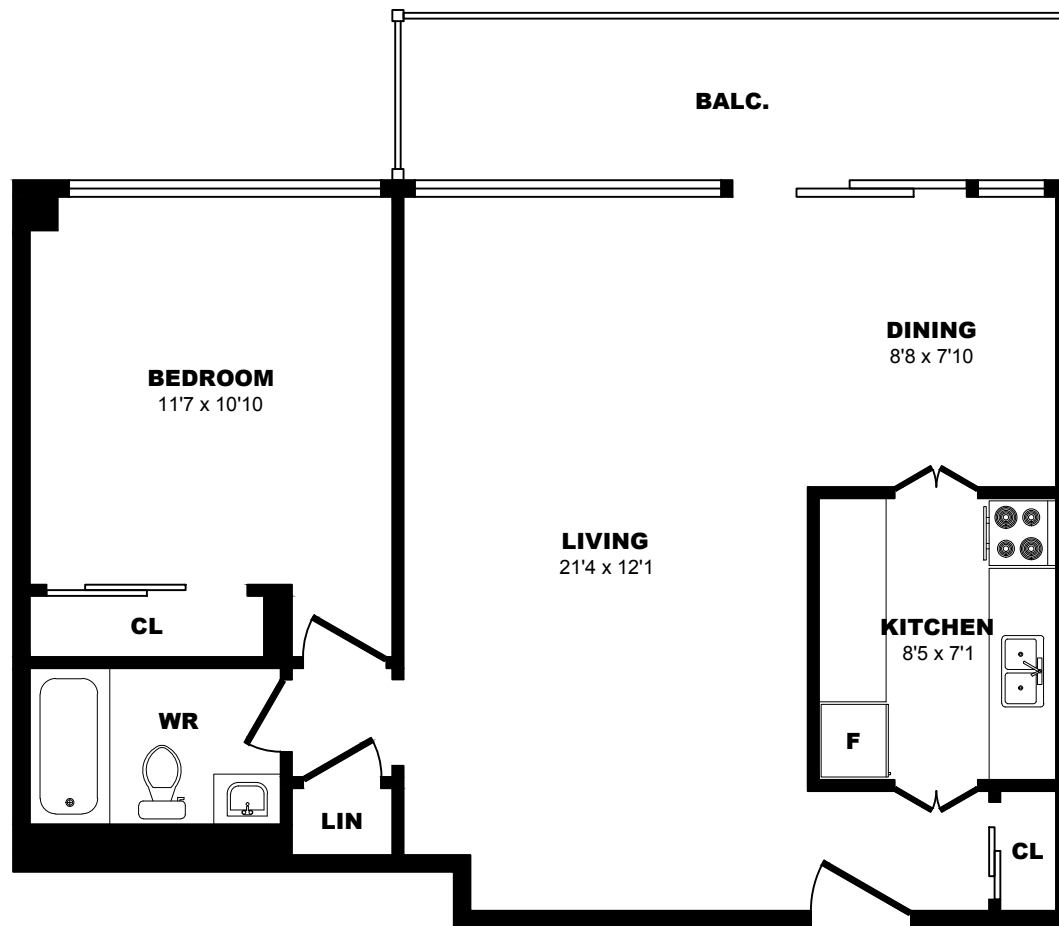

1055 Bloor St E, Mississauga - 1 Bdrm E, 630sf

All dimensions are approximate. Sizes and specifications are subject to change without notice E. & O. E.
All illustrations are artist's concept. Actual usable floor space may vary slightly from stated floor area.

1055 Bloor St E, Mississauga - 1 Bdrm F, 630sf

All dimensions are approximate. Sizes and specifications are subject to change without notice E. & O. E.
All illustrations are artist's concept. Actual usable floor space may vary slightly from stated floor area.