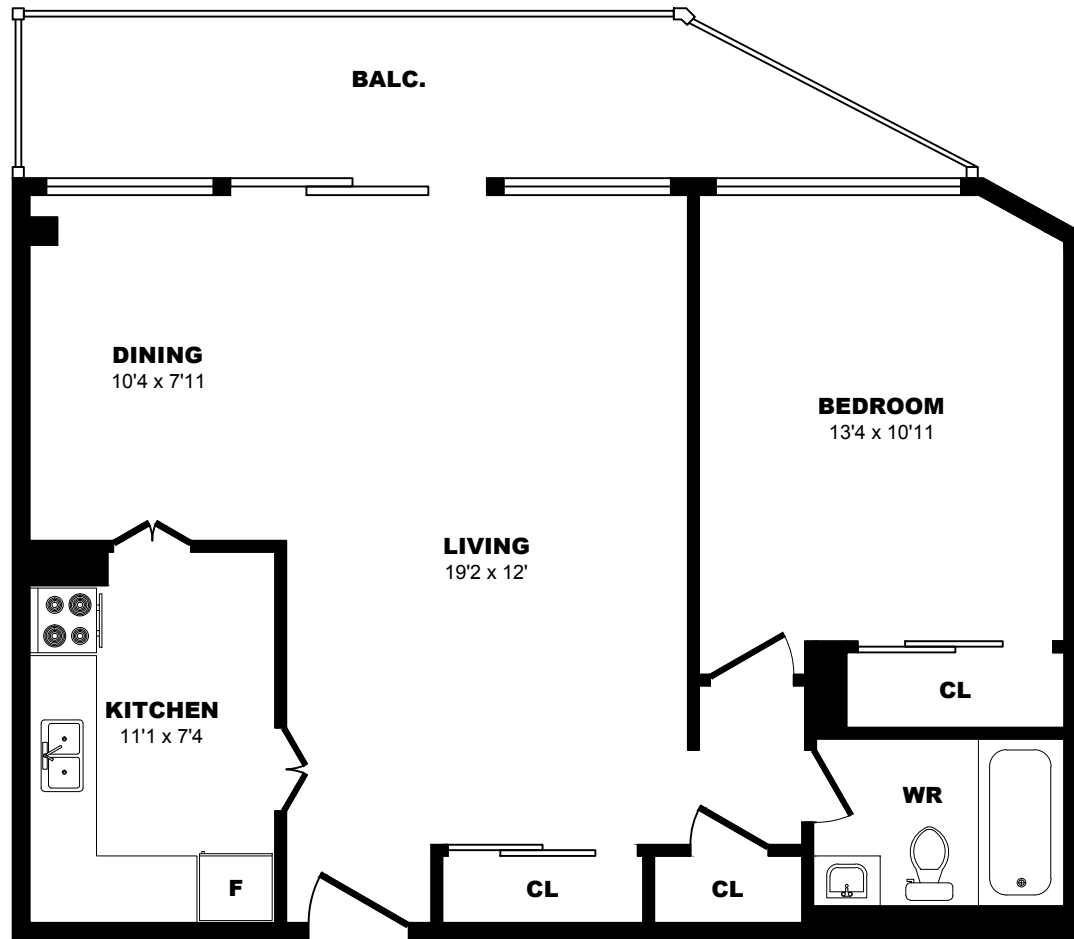

1055 Bloor St E, Mississauga - 1 Bdrm A, 630sf

All dimensions are approximate. Sizes and specifications are subject to change without notice E. & O. E.
All illustrations are artist's concept. Actual usable floor space may vary slightly from stated floor area.

1055 Bloor St E, Mississauga - 1 Bdrm B, 655sf

All dimensions are approximate. Sizes and specifications are subject to change without notice E. & O. E.
All illustrations are artist's concept. Actual usable floor space may vary slightly from stated floor area.

1055 Bloor St E, Mississauga - 1 Bdrm C, 671 sf

All dimensions are approximate. Sizes and specifications are subject to change without notice E. & O. E.
All illustrations are artist's concept. Actual usable floor space may vary slightly from stated floor area.

1055 Bloor St E, Mississauga - 1 Bdrm D, 630sf

All dimensions are approximate. Sizes and specifications are subject to change without notice E. & O. E.
All illustrations are artist's concept. Actual usable floor space may vary slightly from stated floor area.