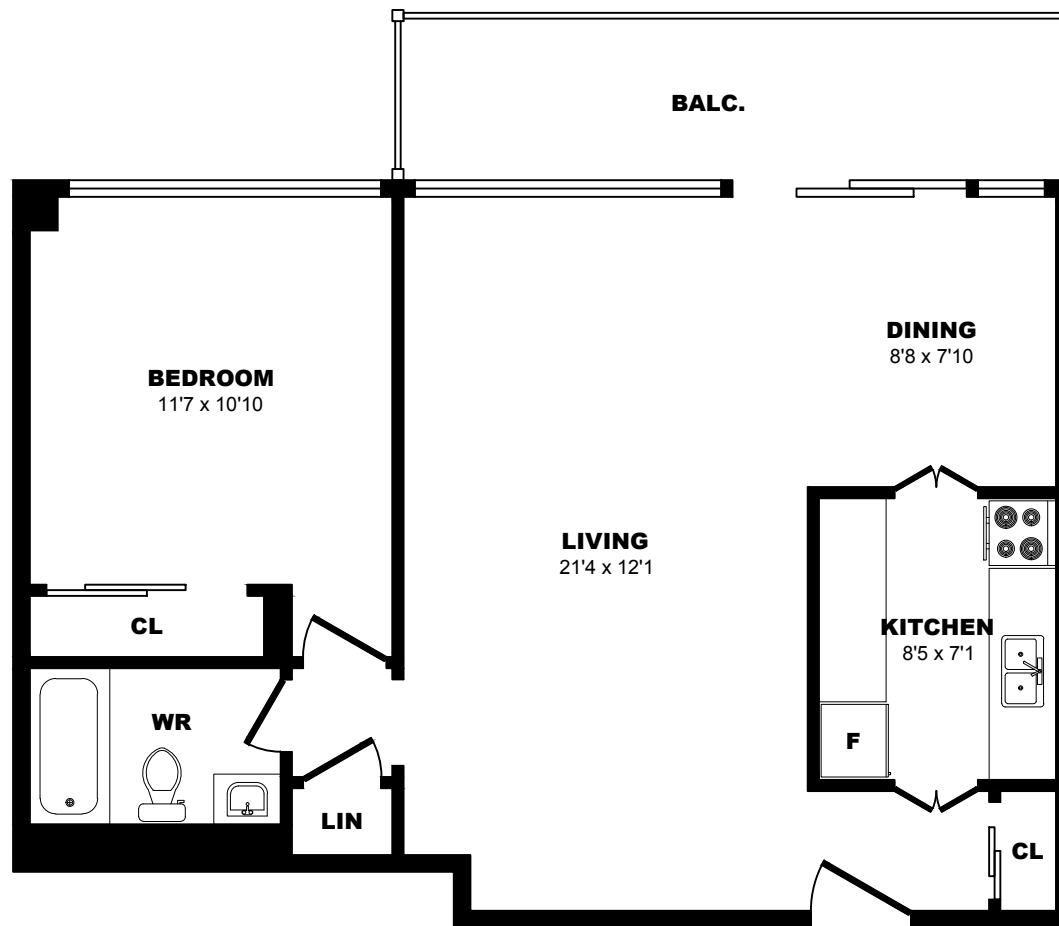

1055 Bloor St E, Mississauga - 1 Bdrm G, 630sf

All dimensions are approximate. Sizes and specifications are subject to change without notice E. & O. E.
All illustrations are artist's concept. Actual usable floor space may vary slightly from stated floor area.

1055 Bloor St E, Mississauga - 1 Bdrm H, 630sf

All dimensions are approximate. Sizes and specifications are subject to change without notice E. & O. E.
 All illustrations are artist's concept. Actual usable floor space may vary slightly from stated floor area.