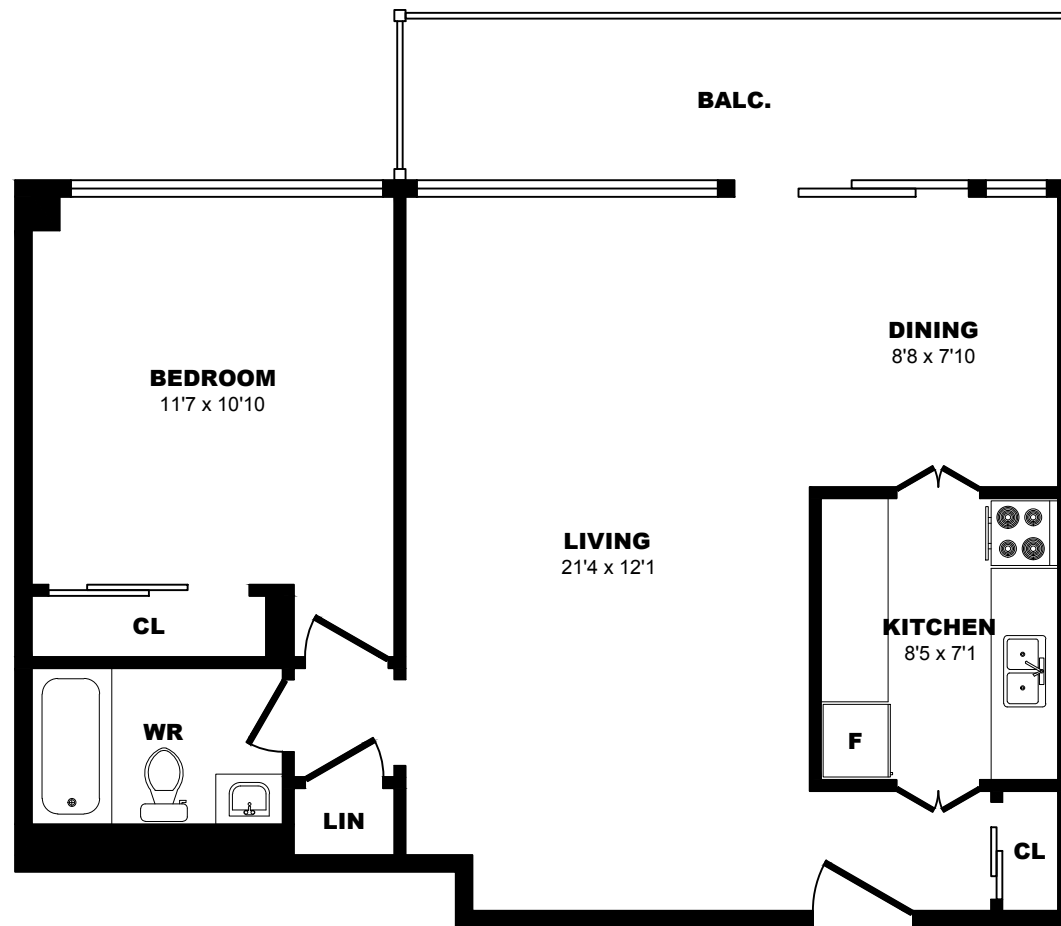

1055 Bloor St E, Mississauga - 1 Bdrm A, 630sf

All dimensions are approximate. Sizes and specifications are subject to change without notice E. & O. E.
All illustrations are artist's concept. Actual usable floor space may vary slightly from stated floor area.

1055 Bloor St E, Mississauga - 1 Bdrm B, 655sf

All dimensions are approximate. Sizes and specifications are subject to change without notice E. & O. E.
All illustrations are artist's concept. Actual usable floor space may vary slightly from stated floor area.

1055 Bloor St E, Mississauga - 1 Bdrm C, 671 sf

All dimensions are approximate. Sizes and specifications are subject to change without notice E. & O. E.
All illustrations are artist's concept. Actual usable floor space may vary slightly from stated floor area.

1055 Bloor St E, Mississauga - 1 Bdrm D, 630sf

All dimensions are approximate. Sizes and specifications are subject to change without notice E. & O. E.
All illustrations are artist's concept. Actual usable floor space may vary slightly from stated floor area.