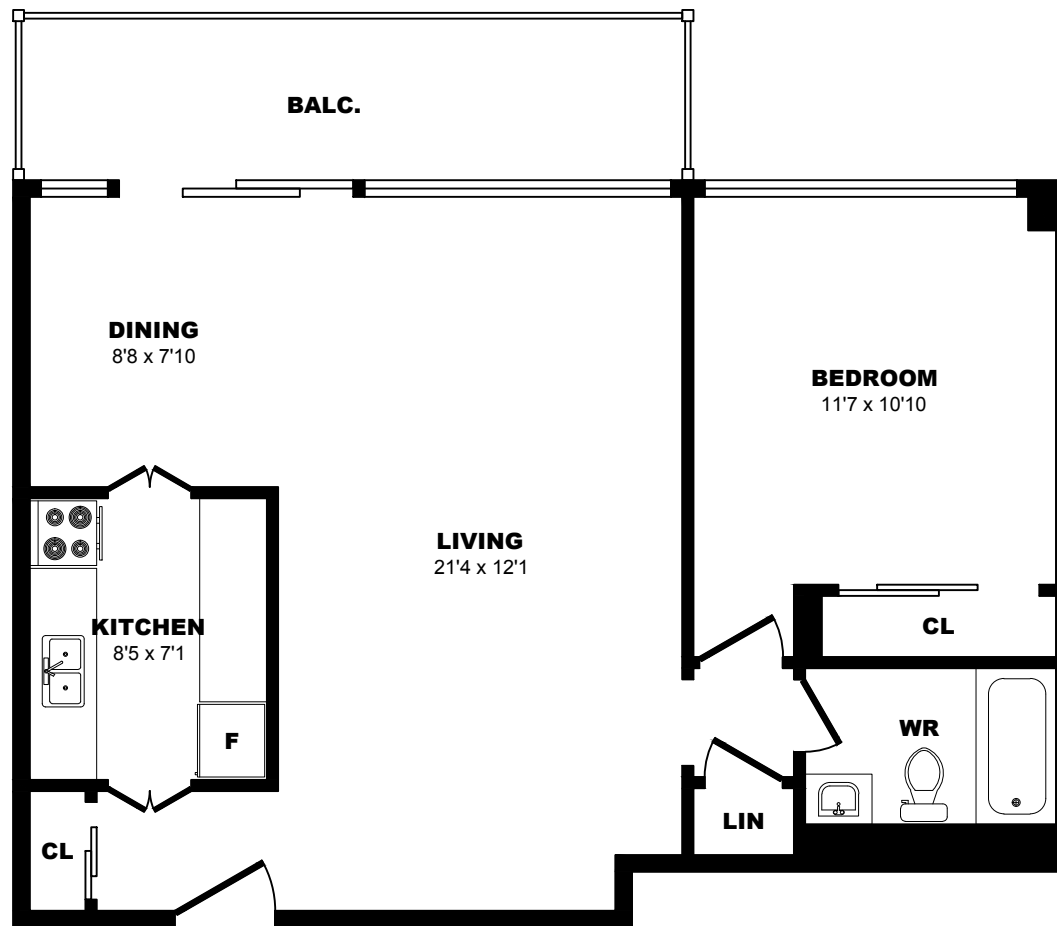

1055 Bloor St E, Mississauga - 1 Bdrm A, 630sf

All dimensions are approximate. Sizes and specifications are subject to change without notice E. & O. E.
All illustrations are artist's concept. Actual usable floor space may vary slightly from stated floor area.

1055 Bloor St E, Mississauga - 1 Bdrm B, 655sf

All dimensions are approximate. Sizes and specifications are subject to change without notice E. & O. E.
All illustrations are artist's concept. Actual usable floor space may vary slightly from stated floor area.

1055 Bloor St E, Mississauga - 1 Bdrm C, 671 sf

All dimensions are approximate. Sizes and specifications are subject to change without notice E. & O. E.
All illustrations are artist's concept. Actual usable floor space may vary slightly from stated floor area.

1055 Bloor St E, Mississauga - 1 Bdrm D, 630sf

All dimensions are approximate. Sizes and specifications are subject to change without notice E. & O. E.
All illustrations are artist's concept. Actual usable floor space may vary slightly from stated floor area.