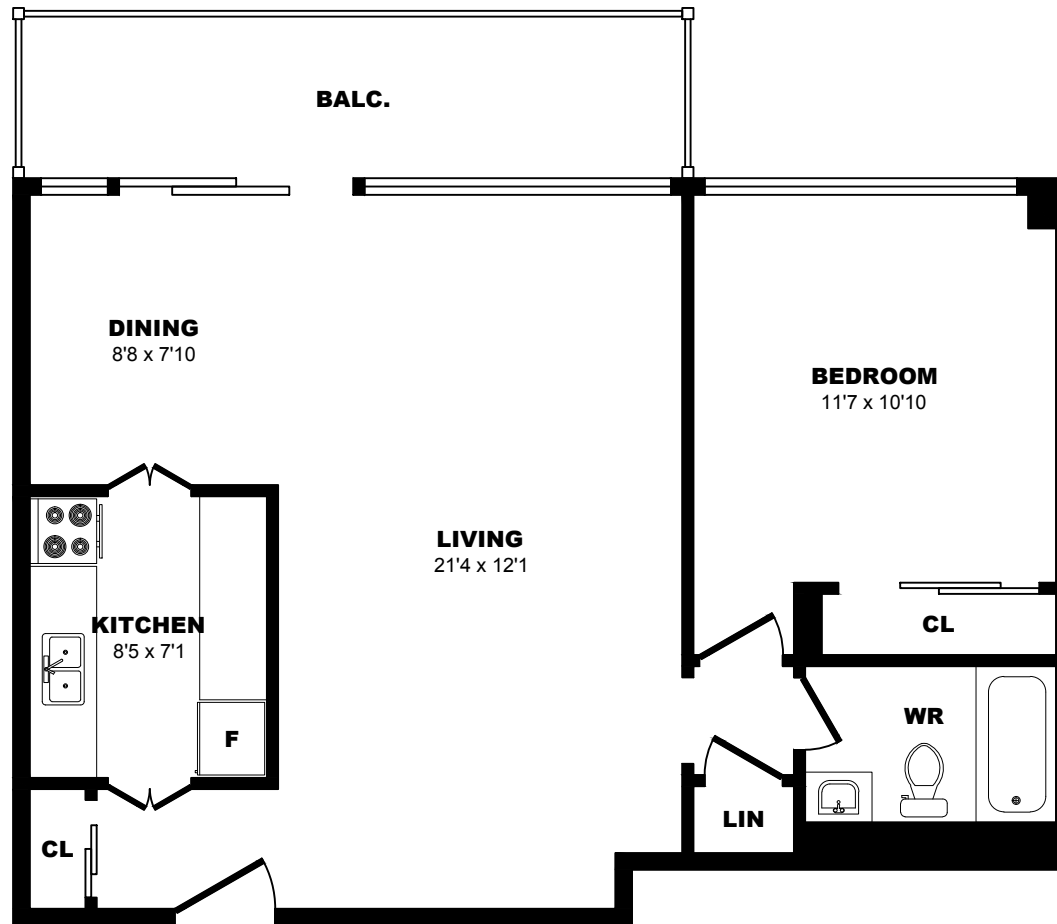

1055 Bloor St E, Mississauga - 1 Bdrm C, 671 sf

All dimensions are approximate. Sizes and specifications are subject to change without notice E. & O. E.
All illustrations are artist's concept. Actual usable floor space may vary slightly from stated floor area.

1055 Bloor St E, Mississauga - 1 Bdrm D, 630sf

All dimensions are approximate. Sizes and specifications are subject to change without notice E. & O. E.
All illustrations are artist's concept. Actual usable floor space may vary slightly from stated floor area.

1055 Bloor St E, Mississauga - 1 Bdrm E, 630sf

All dimensions are approximate. Sizes and specifications are subject to change without notice E. & O. E.
All illustrations are artist's concept. Actual usable floor space may vary slightly from stated floor area.

1055 Bloor St E, Mississauga - 1 Bdrm F, 630sf

All dimensions are approximate. Sizes and specifications are subject to change without notice E. & O. E.
All illustrations are artist's concept. Actual usable floor space may vary slightly from stated floor area.