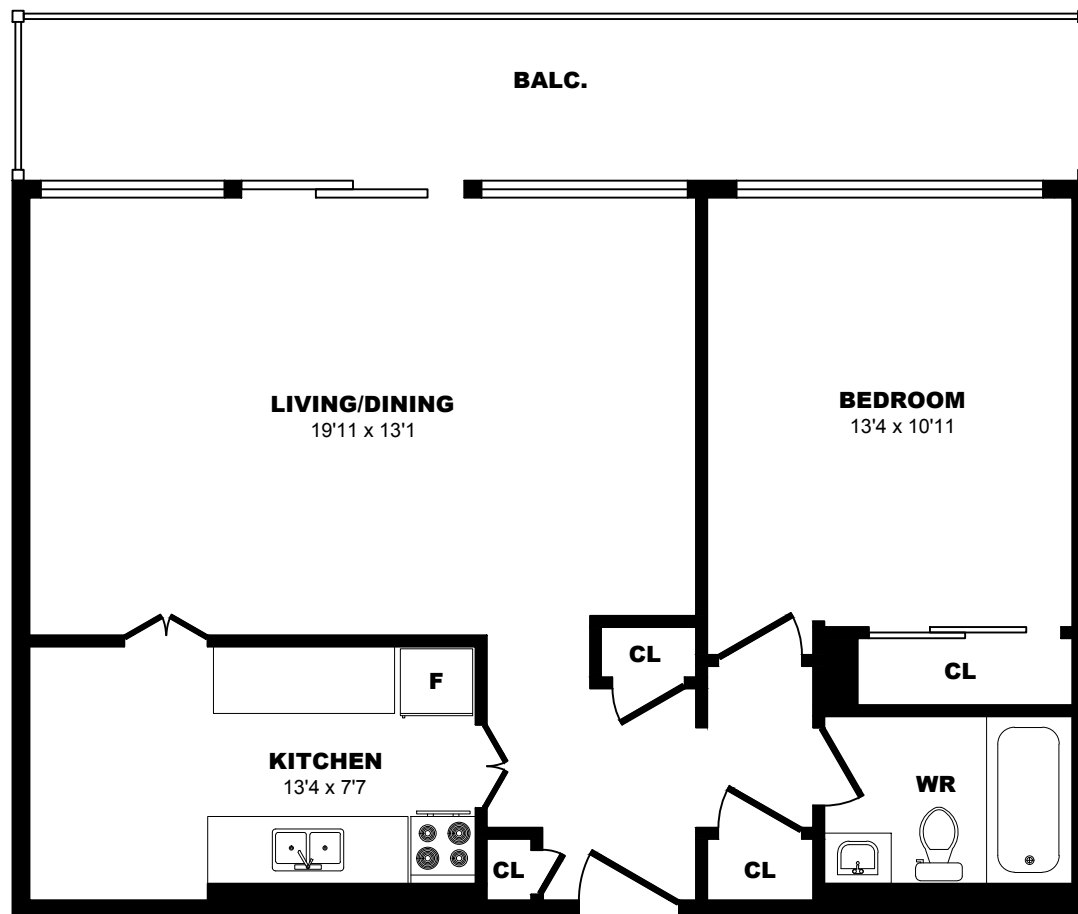

1055 Bloor St E, Mississauga - 1 Bdrm A, 630sf

All dimensions are approximate. Sizes and specifications are subject to change without notice E. & O. E.
All illustrations are artist's concept. Actual usable floor space may vary slightly from stated floor area.

1055 Bloor St E, Mississauga - 1 Bdrm B, 655sf

All dimensions are approximate. Sizes and specifications are subject to change without notice E. & O. E.
All illustrations are artist's concept. Actual usable floor space may vary slightly from stated floor area.

1055 Bloor St E, Mississauga - 1 Bdrm C, 671 sf

All dimensions are approximate. Sizes and specifications are subject to change without notice E. & O. E.
All illustrations are artist's concept. Actual usable floor space may vary slightly from stated floor area.

1055 Bloor St E, Mississauga - 1 Bdrm D, 630sf

All dimensions are approximate. Sizes and specifications are subject to change without notice E. & O. E.
All illustrations are artist's concept. Actual usable floor space may vary slightly from stated floor area.