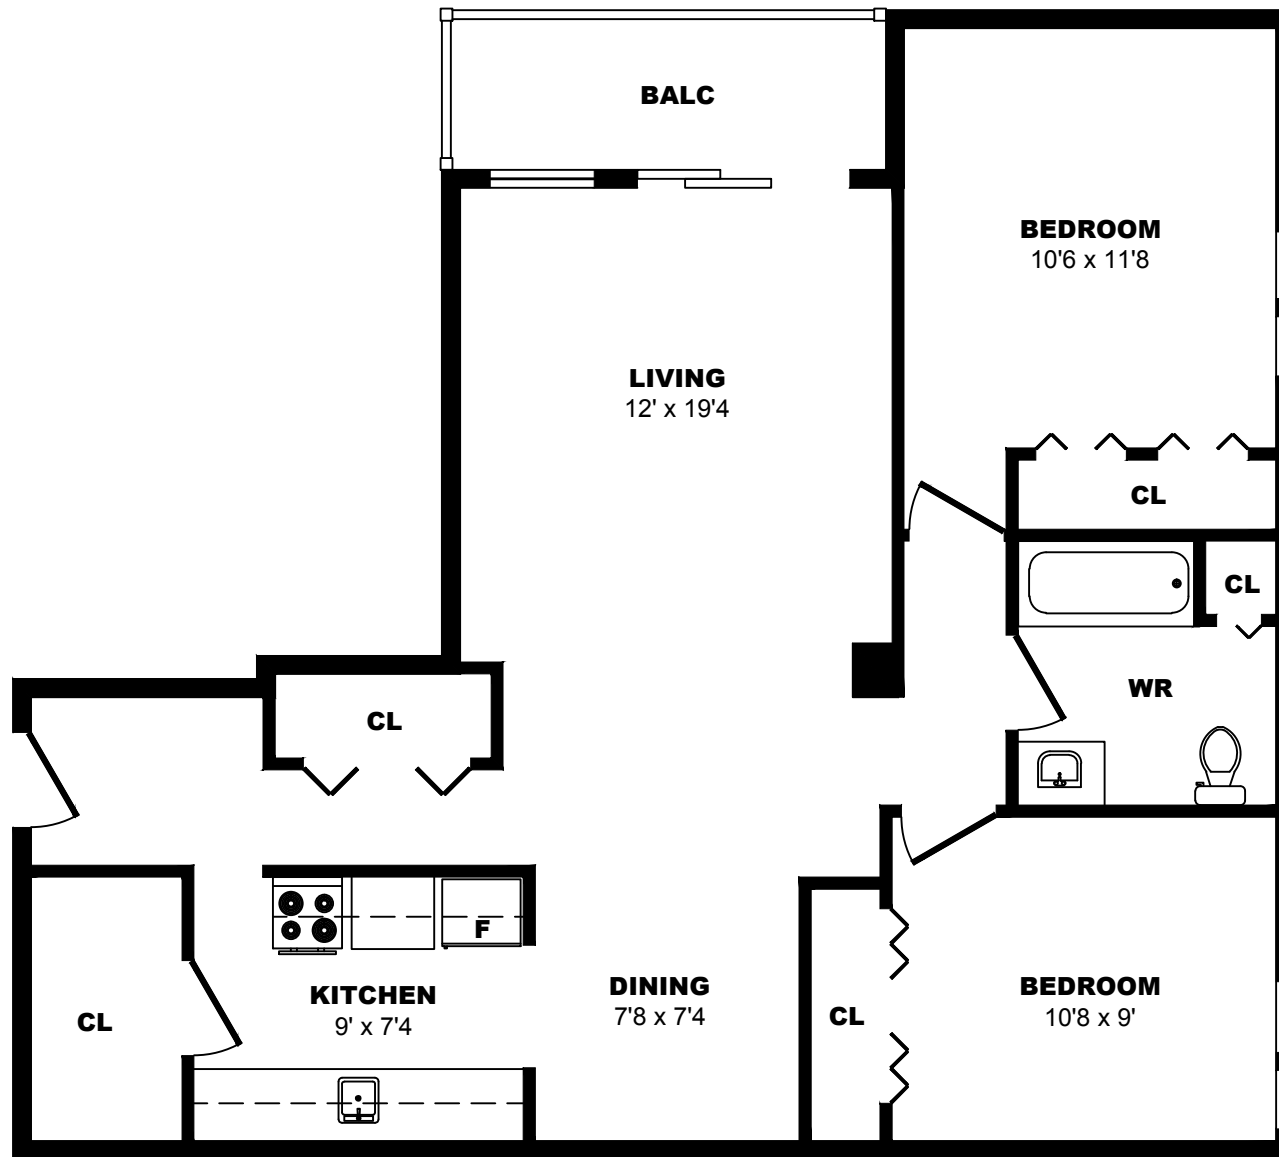

912 6th Ave SW, Calgary - 1 Bdrm A, 530sf

All dimensions are approximate. Sizes and specifications are subject to change without notice E. & O. E.
All illustrations are artist's concept. Actual usable floor space may vary slightly from stated floor area.

912 6th Ave SW, Calgary - 2 Bdrm A, 800sf

All dimensions are approximate. Sizes and specifications are subject to change without notice E. & O. E.
All illustrations are artist's concept. Actual usable floor space may vary slightly from stated floor area.