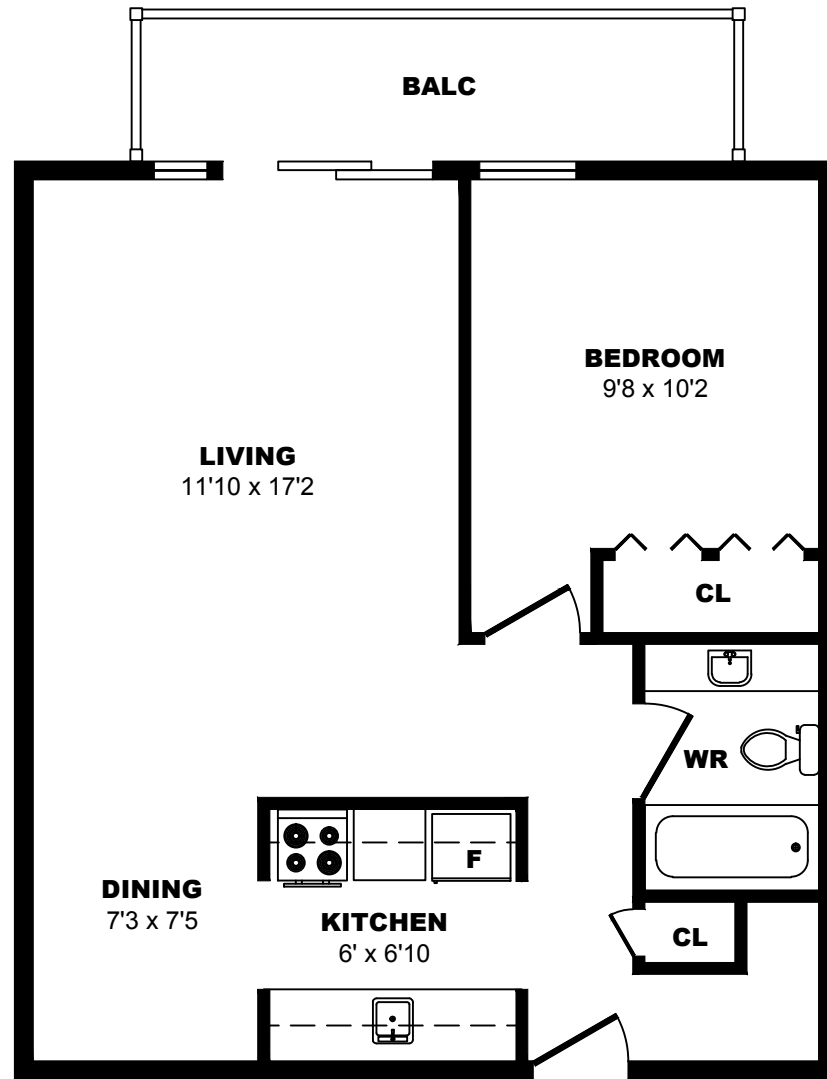

342 15th Ave SW, Calgary - 1 Bdrm A, 570sf

All dimensions are approximate. Sizes and specifications are subject to change without notice E. & O. E. All illustrations are artist's concept. Actual usable floor space may vary slightly from stated floor area.

342 15th Ave SW, Calgary - 1 Bdrm B, 540sf

All dimensions are approximate. Sizes and specifications are subject to change without notice E. & O. E. All illustrations are artist's concept. Actual usable floor space may vary slightly from stated floor area.