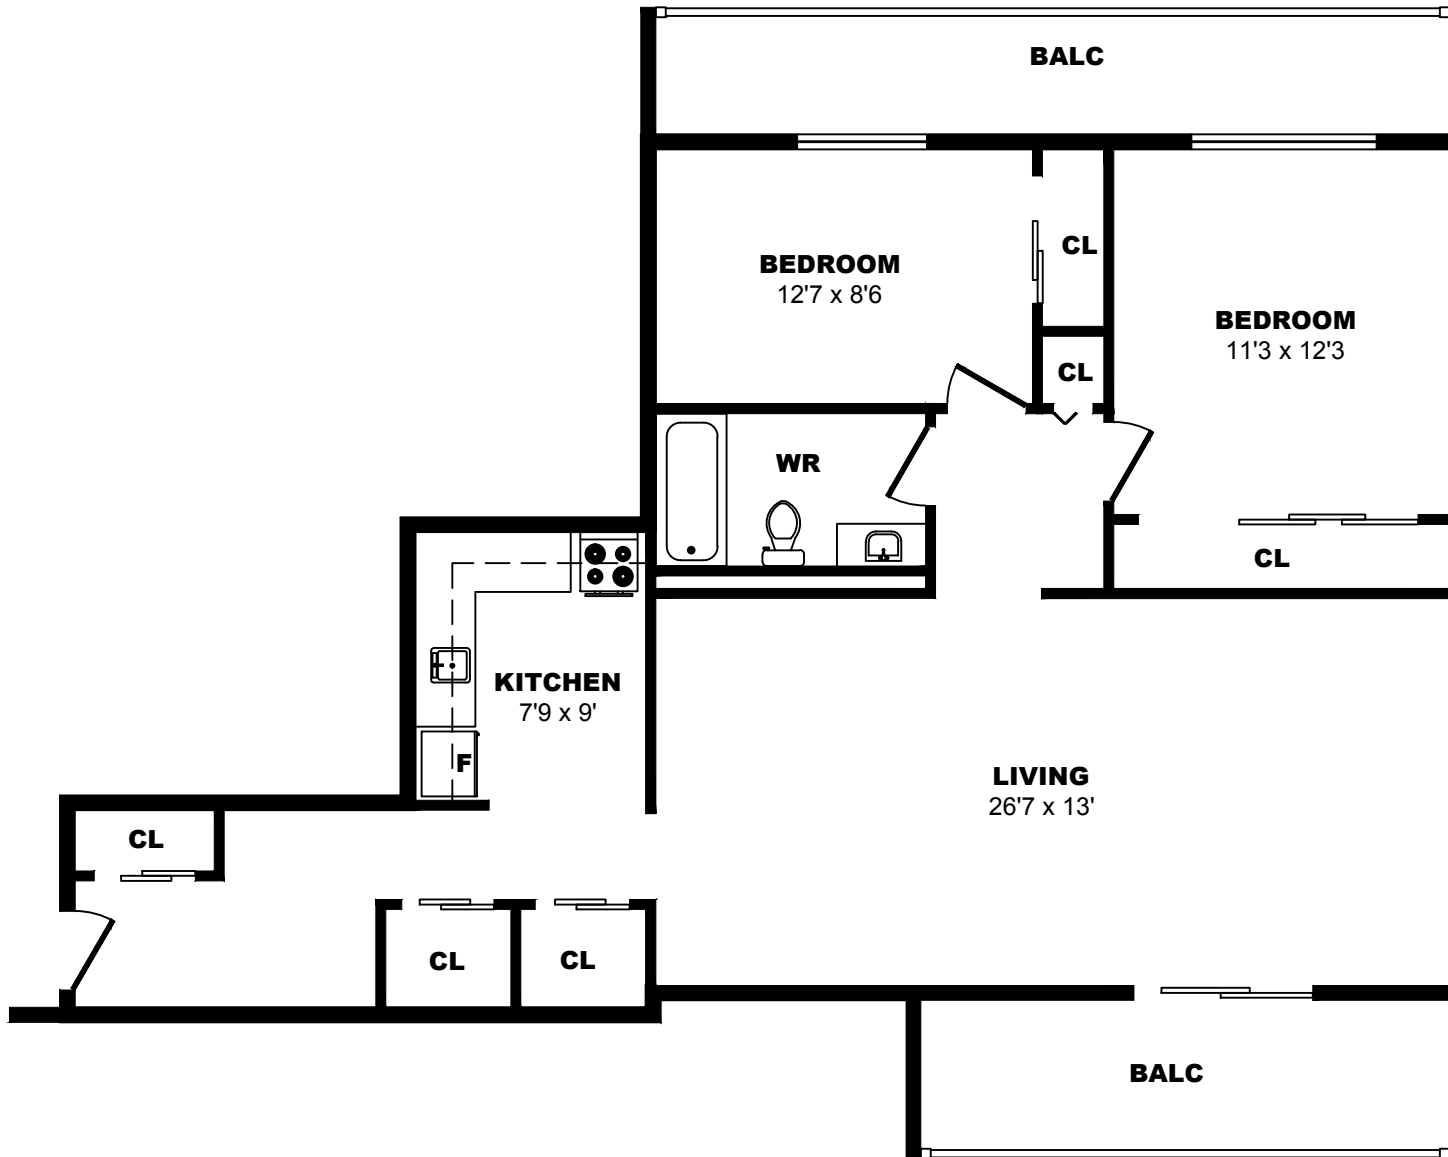

9100 Bonaventure Dr SE, Calgary - 2 Bdrm C, 860sf

All dimensions are approximate. Sizes and specifications are subject to change without notice E. & O. E.
All illustrations are artist's concept. Actual usable floor space may vary slightly from stated floor area.

9100 Bonaventure Dr SE, Calgary - 2 Bdrm D, 970sf

All dimensions are approximate. Sizes and specifications are subject to change without notice E. & O. E.
 All illustrations are artist's concept. Actual usable floor space may vary slightly from stated floor area.

9100 Bonaventure Dr SE, Calgary - 2 Bdrm E, 930sf

All dimensions are approximate. Sizes and specifications are subject to change without notice E. & O. E.
All illustrations are artist's concept. Actual usable floor space may vary slightly from stated floor area.

9100 Bonaventure Dr SE, Calgary - 2 Bdrm F, 990sf

All dimensions are approximate. Sizes and specifications are subject to change without notice E. & O. E.
 All illustrations are artist's concept. Actual usable floor space may vary slightly from stated floor area.