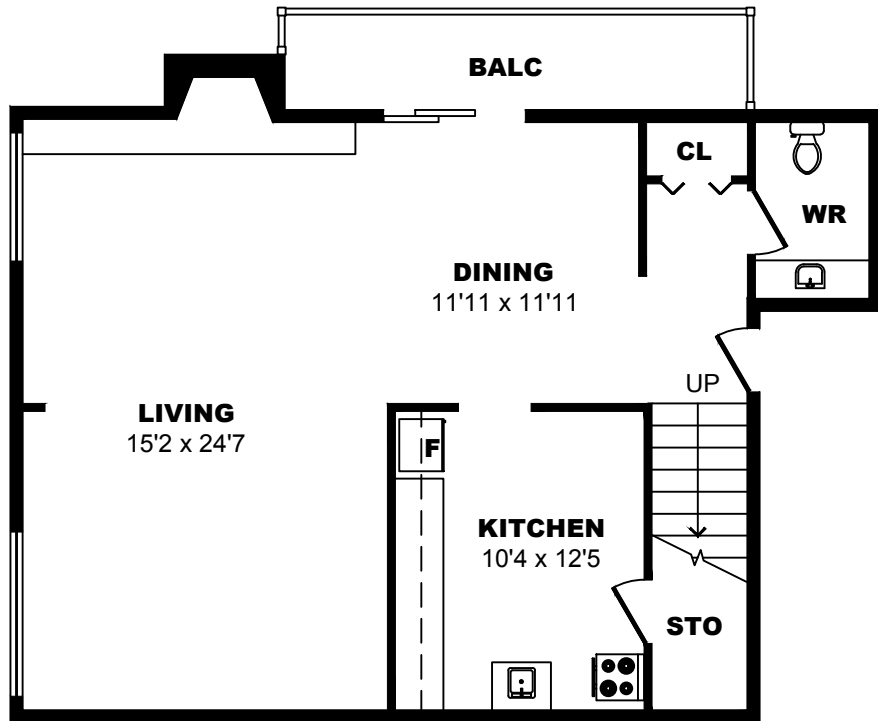

9100 Bonaventure Dr SE, Calgary - 2 Bdrm G, 1110sf

All dimensions are approximate. Sizes and specifications are subject to change without notice E. & O. E.
All illustrations are artist's concept. Actual usable floor space may vary slightly from stated floor area.

9100 Bonaventure Dr SE, Calgary - 2 Bdrm H, 1000sf

All dimensions are approximate. Sizes and specifications are subject to change without notice E. & O. E.
All illustrations are artist's concept. Actual usable floor space may vary slightly from stated floor area.

9100 Bonaventure Dr SE, Calgary - 2 Bdrm I, 1470sf

All dimensions are approximate. Sizes and specifications are subject to change without notice E. & O. E.
All illustrations are artist's concept. Actual usable floor space may vary slightly from stated floor area.