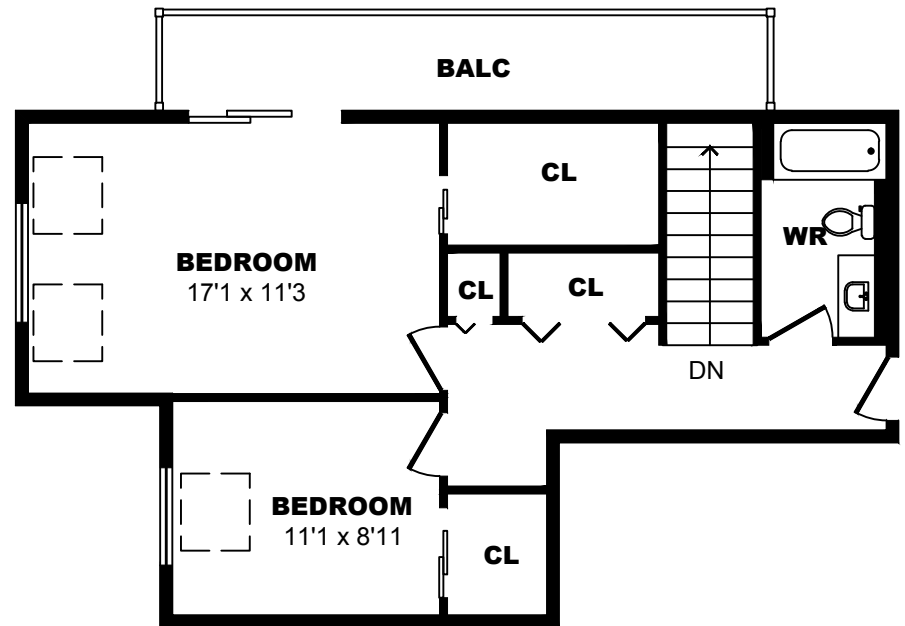

9100 Bonaventure Dr SE, Calgary - 2 Bdrm F, 990sf

All dimensions are approximate. Sizes and specifications are subject to change without notice E. & O. E.
 All illustrations are artist's concept. Actual usable floor space may vary slightly from stated floor area.

9100 Bonaventure Dr SE, Calgary - 2 Bdrm G, 1110sf

All dimensions are approximate. Sizes and specifications are subject to change without notice E. & O. E.
All illustrations are artist's concept. Actual usable floor space may vary slightly from stated floor area.

9100 Bonaventure Dr SE, Calgary - 2 Bdrm H, 1000sf

All dimensions are approximate. Sizes and specifications are subject to change without notice E. & O. E.
All illustrations are artist's concept. Actual usable floor space may vary slightly from stated floor area.

9100 Bonaventure Dr SE, Calgary - 2 Bdrm I, 1470sf

All dimensions are approximate. Sizes and specifications are subject to change without notice E. & O. E.
All illustrations are artist's concept. Actual usable floor space may vary slightly from stated floor area.