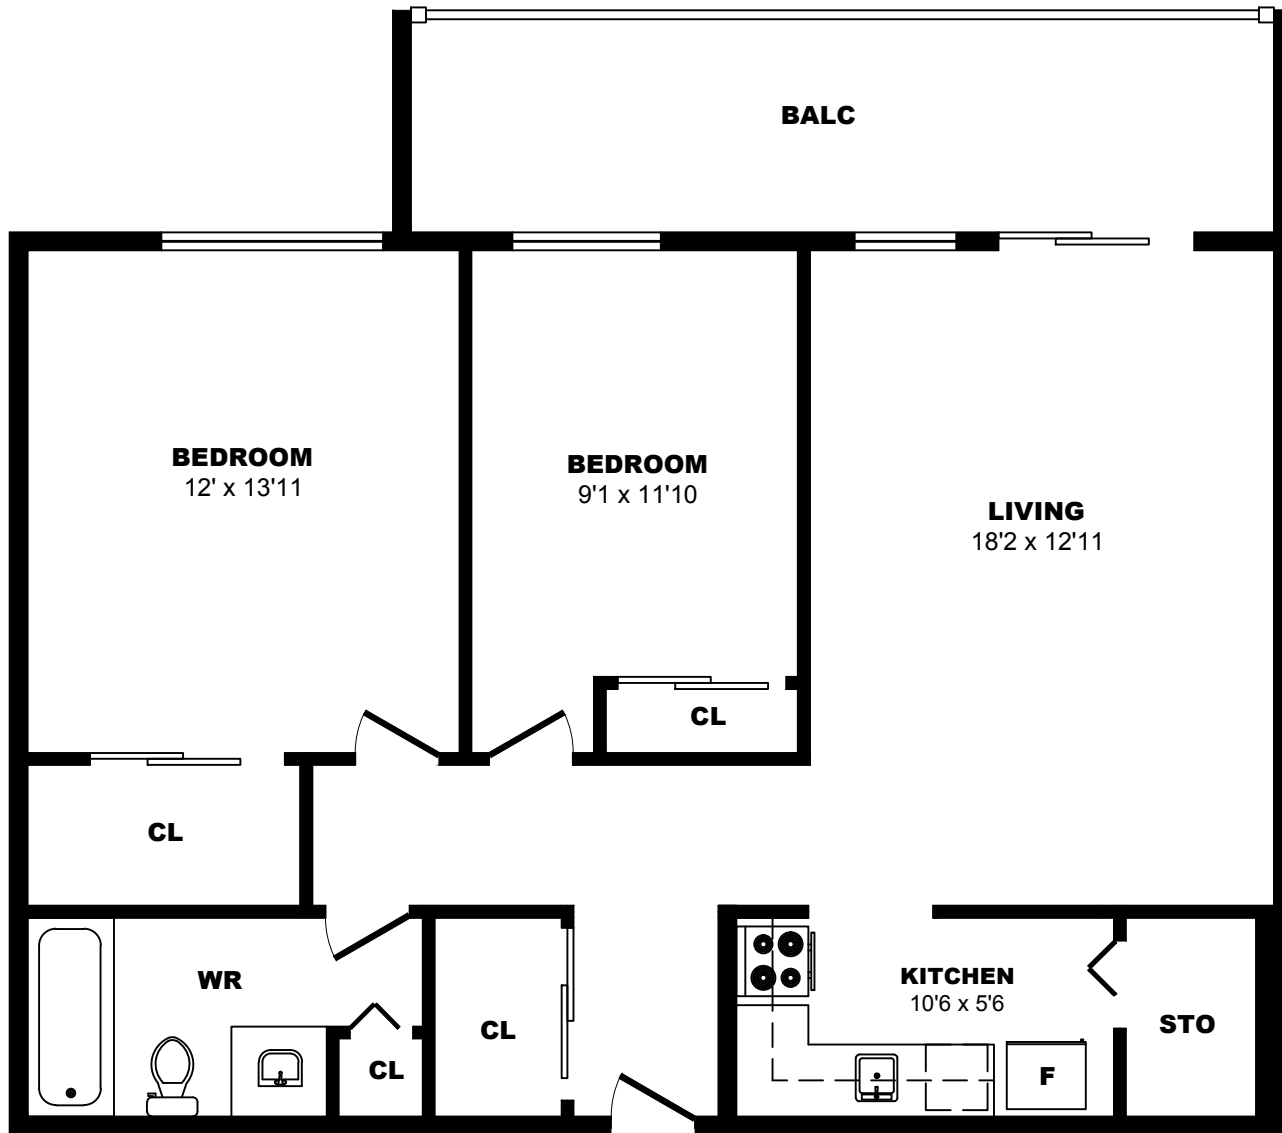

9100 Bonaventure Dr SE, Calgary - 2 Bdrm A, 850sf

All dimensions are approximate. Sizes and specifications are subject to change without notice E. & O. E.
 All illustrations are artist's concept. Actual usable floor space may vary slightly from stated floor area.

9100 Bonaventure Dr SE, Calgary - 2 Bdrm B, 940sf

All dimensions are approximate. Sizes and specifications are subject to change without notice E. & O. E.
All illustrations are artist's concept. Actual usable floor space may vary slightly from stated floor area.

9100 Bonaventure Dr SE, Calgary - 2 Bdrm C, 860sf

All dimensions are approximate. Sizes and specifications are subject to change without notice E. & O. E.
All illustrations are artist's concept. Actual usable floor space may vary slightly from stated floor area.

9100 Bonaventure Dr SE, Calgary - 2 Bdrm D, 970sf

All dimensions are approximate. Sizes and specifications are subject to change without notice E. & O. E.
 All illustrations are artist's concept. Actual usable floor space may vary slightly from stated floor area.