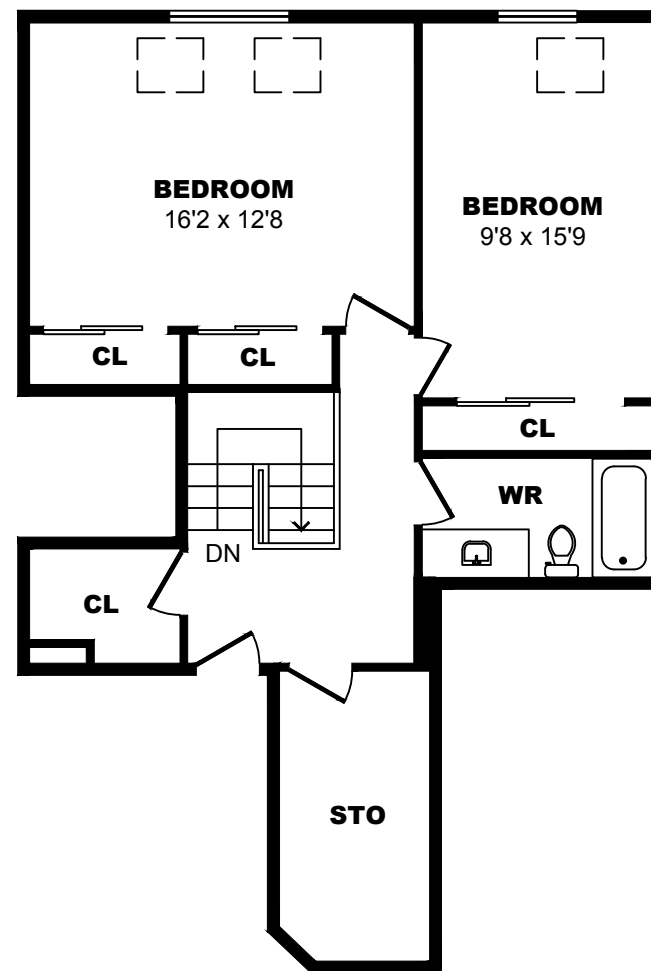

9100 Bonaventure Dr SE, Calgary - 2 Bdrm E, 930sf

All dimensions are approximate. Sizes and specifications are subject to change without notice E. & O. E.
All illustrations are artist's concept. Actual usable floor space may vary slightly from stated floor area.

9100 Bonaventure Dr SE, Calgary - 2 Bdrm F, 990sf

All dimensions are approximate. Sizes and specifications are subject to change without notice E. & O. E.
 All illustrations are artist's concept. Actual usable floor space may vary slightly from stated floor area.

9100 Bonaventure Dr SE, Calgary - 2 Bdrm G, 1110sf

All dimensions are approximate. Sizes and specifications are subject to change without notice E. & O. E.
All illustrations are artist's concept. Actual usable floor space may vary slightly from stated floor area.

9100 Bonaventure Dr SE, Calgary - 2 Bdrm H, 1000sf

All dimensions are approximate. Sizes and specifications are subject to change without notice E. & O. E.
All illustrations are artist's concept. Actual usable floor space may vary slightly from stated floor area.