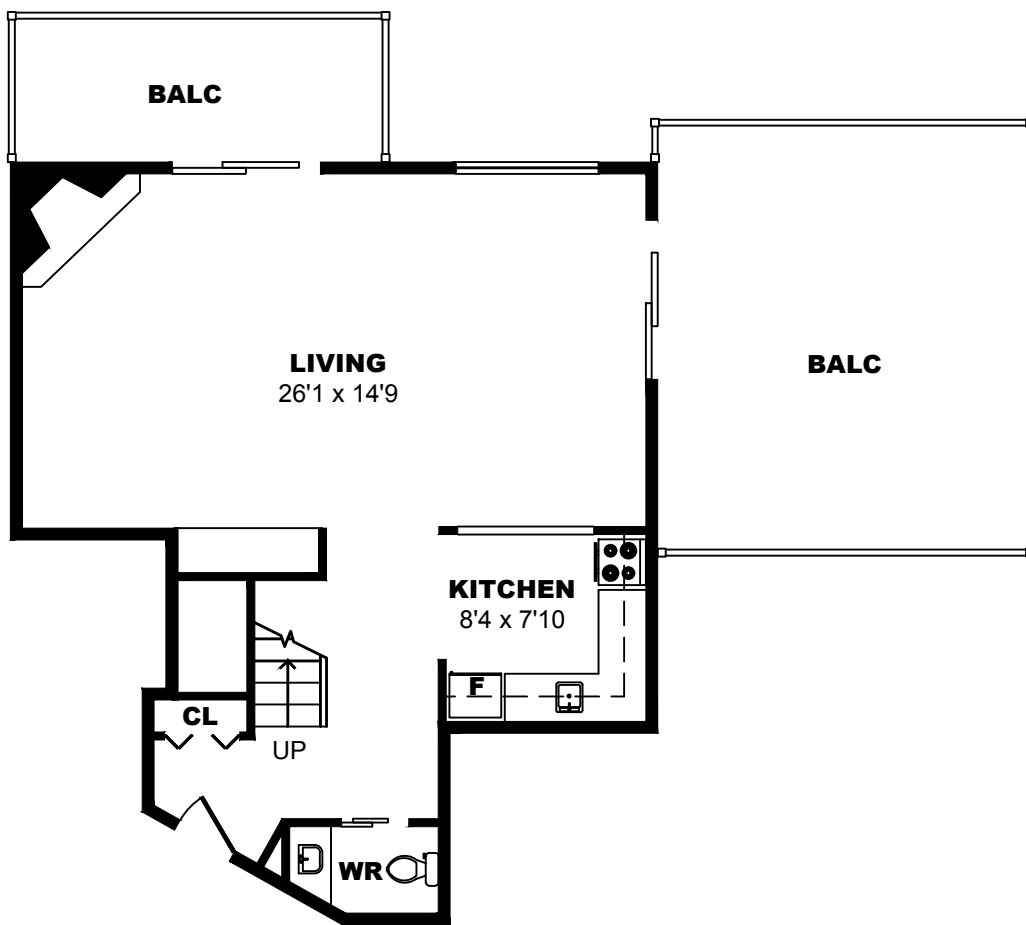

9100 Bonaventure Dr SE, Calgary - 2 Bdrm F, 990sf

All dimensions are approximate. Sizes and specifications are subject to change without notice E. & O. E.
 All illustrations are artist's concept. Actual usable floor space may vary slightly from stated floor area.

9100 Bonaventure Dr SE, Calgary - 2 Bdrm G, 1110sf

All dimensions are approximate. Sizes and specifications are subject to change without notice E. & O. E.
All illustrations are artist's concept. Actual usable floor space may vary slightly from stated floor area.

9100 Bonaventure Dr SE, Calgary - 2 Bdrm H, 1000sf

All dimensions are approximate. Sizes and specifications are subject to change without notice E. & O. E.
All illustrations are artist's concept. Actual usable floor space may vary slightly from stated floor area.

9100 Bonaventure Dr SE, Calgary - 2 Bdrm I, 1470sf

All dimensions are approximate. Sizes and specifications are subject to change without notice E. & O. E.
All illustrations are artist's concept. Actual usable floor space may vary slightly from stated floor area.