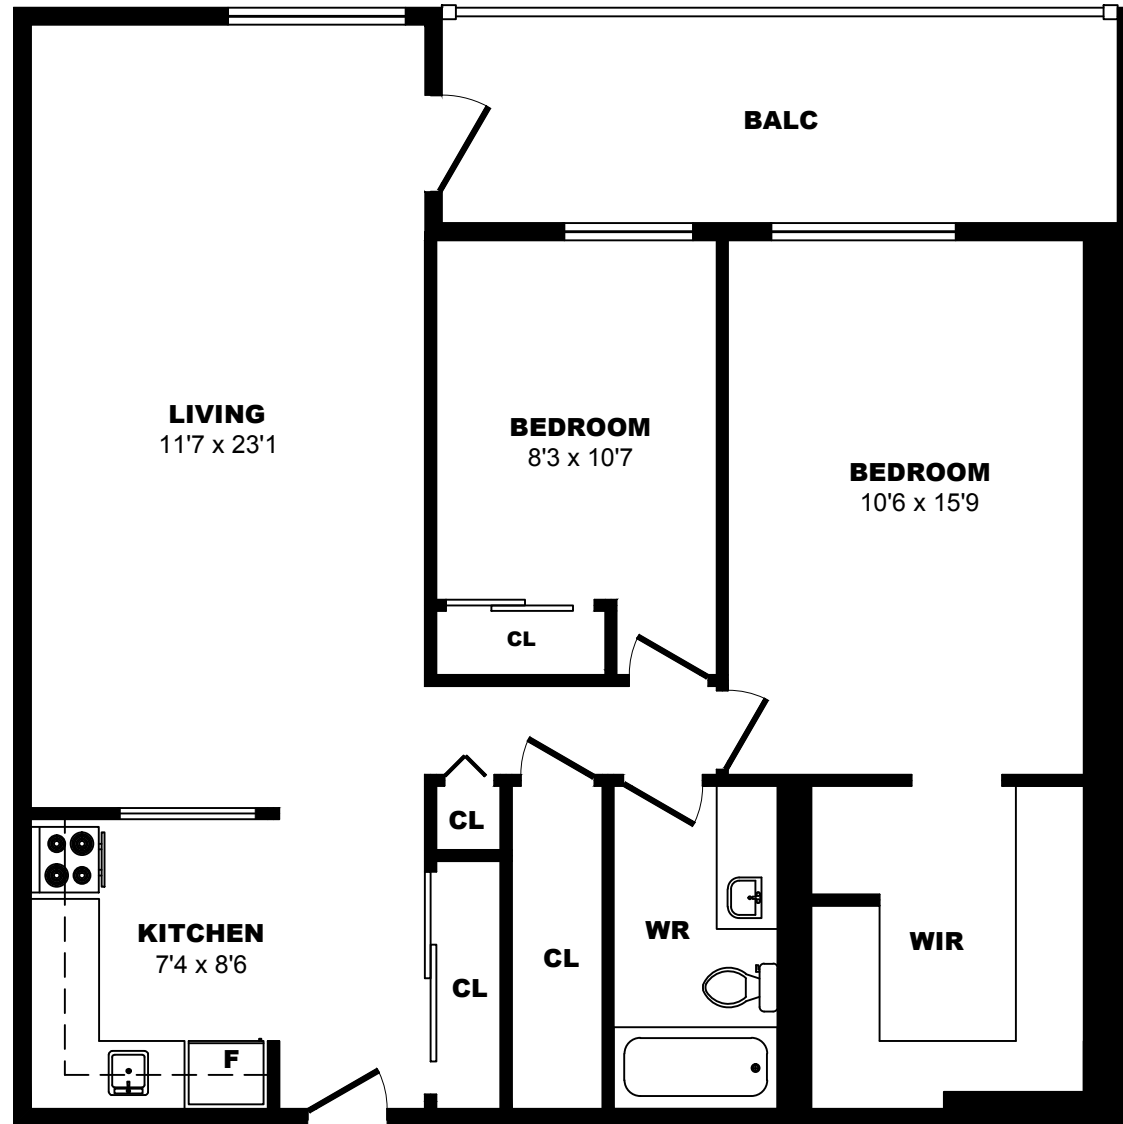

9100 Bonaventure Dr SE, Calgary - 2 Bdrm A, 850sf

All dimensions are approximate. Sizes and specifications are subject to change without notice E. & O. E.
 All illustrations are artist's concept. Actual usable floor space may vary slightly from stated floor area.

9100 Bonaventure Dr SE, Calgary - 2 Bdrm B, 940sf

All dimensions are approximate. Sizes and specifications are subject to change without notice E. & O. E.
All illustrations are artist's concept. Actual usable floor space may vary slightly from stated floor area.

9100 Bonaventure Dr SE, Calgary - 2 Bdrm C, 860sf

All dimensions are approximate. Sizes and specifications are subject to change without notice E. & O. E.
All illustrations are artist's concept. Actual usable floor space may vary slightly from stated floor area.

9100 Bonaventure Dr SE, Calgary - 2 Bdrm D, 970sf

All dimensions are approximate. Sizes and specifications are subject to change without notice E. & O. E.
 All illustrations are artist's concept. Actual usable floor space may vary slightly from stated floor area.