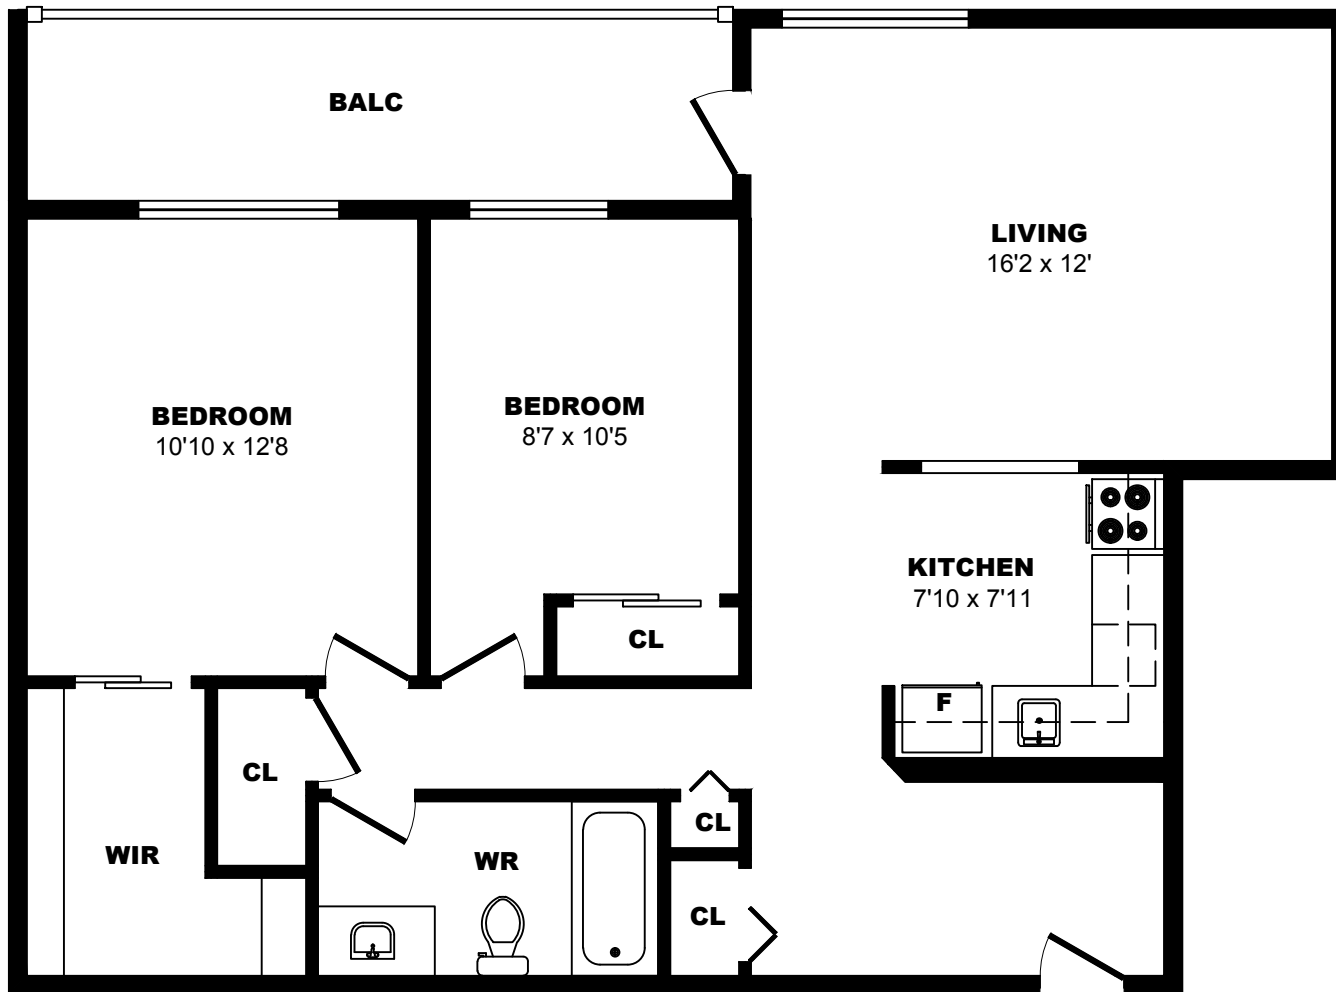

9100 Bonaventure Dr SE, Calgary - 2 Bdrm A, 850sf

All dimensions are approximate. Sizes and specifications are subject to change without notice E. & O. E.
 All illustrations are artist's concept. Actual usable floor space may vary slightly from stated floor area.

9100 Bonaventure Dr SE, Calgary - 2 Bdrm B, 940sf

All dimensions are approximate. Sizes and specifications are subject to change without notice E. & O. E.
All illustrations are artist's concept. Actual usable floor space may vary slightly from stated floor area.

9100 Bonaventure Dr SE, Calgary - 2 Bdrm C, 860sf

All dimensions are approximate. Sizes and specifications are subject to change without notice E. & O. E.
All illustrations are artist's concept. Actual usable floor space may vary slightly from stated floor area.

9100 Bonaventure Dr SE, Calgary - 2 Bdrm D, 970sf

All dimensions are approximate. Sizes and specifications are subject to change without notice E. & O. E.
 All illustrations are artist's concept. Actual usable floor space may vary slightly from stated floor area.