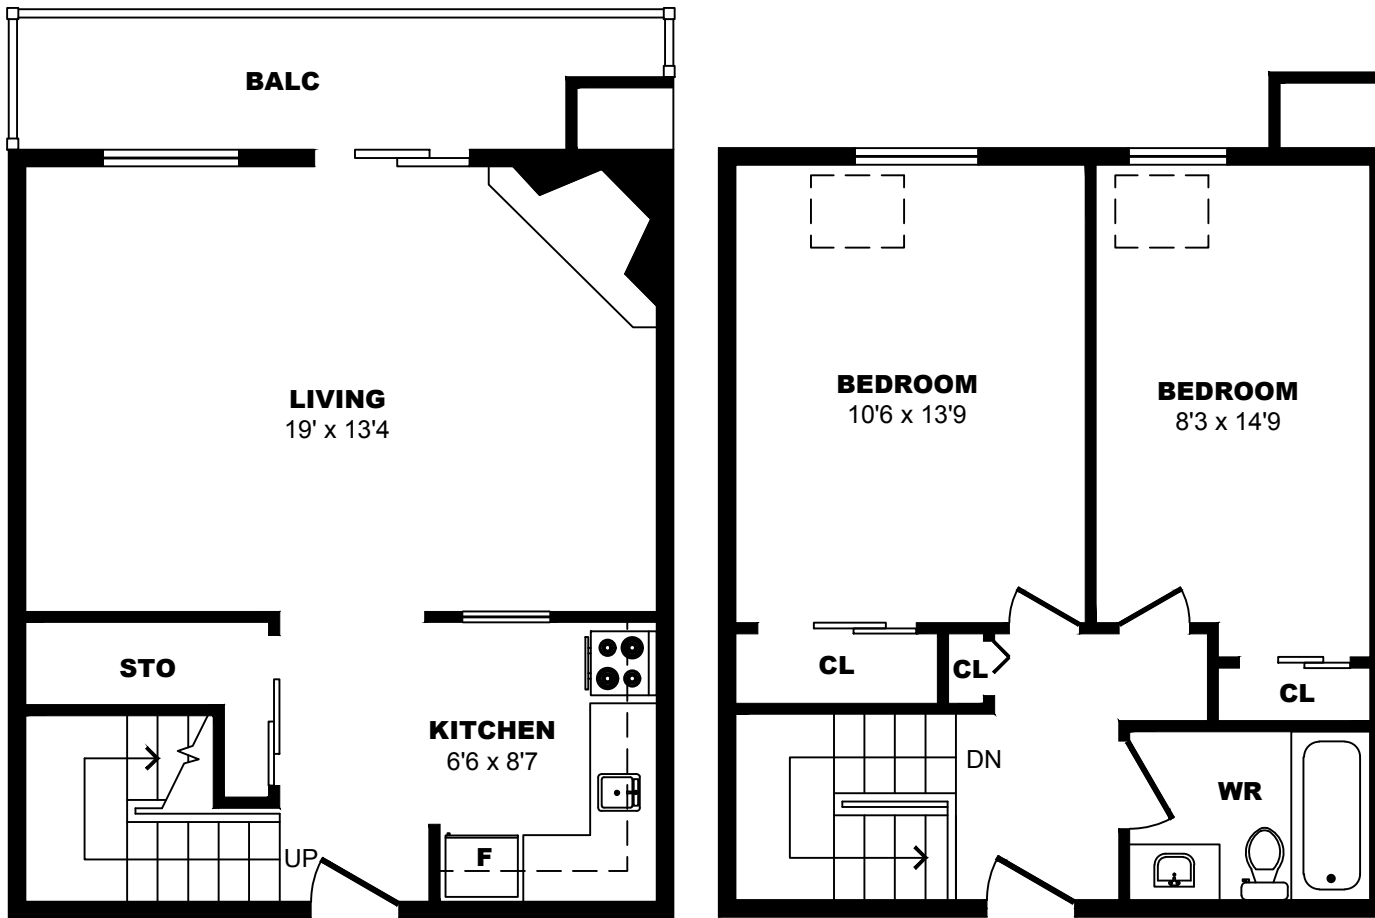

9100 Bonaventure Dr SE, Calgary - 2 Bdrm H, 1000sf

All dimensions are approximate. Sizes and specifications are subject to change without notice E. & O. E.
All illustrations are artist's concept. Actual usable floor space may vary slightly from stated floor area.

9100 Bonaventure Dr SE, Calgary - 2 Bdrm I, 1470sf

All dimensions are approximate. Sizes and specifications are subject to change without notice E. & O. E.
All illustrations are artist's concept. Actual usable floor space may vary slightly from stated floor area.

9100 Bonaventure Dr SE, Calgary - 2 Bdrm J, 1420sf

All dimensions are approximate. Sizes and specifications are subject to change without notice E. & O. E.
All illustrations are artist's concept. Actual usable floor space may vary slightly from stated floor area.

9100 Bonaventure Dr SE, Calgary - 2 Bdrm K, 990sf

All dimensions are approximate. Sizes and specifications are subject to change without notice E. & O. E.
 All illustrations are artist's concept. Actual usable floor space may vary slightly from stated floor area.