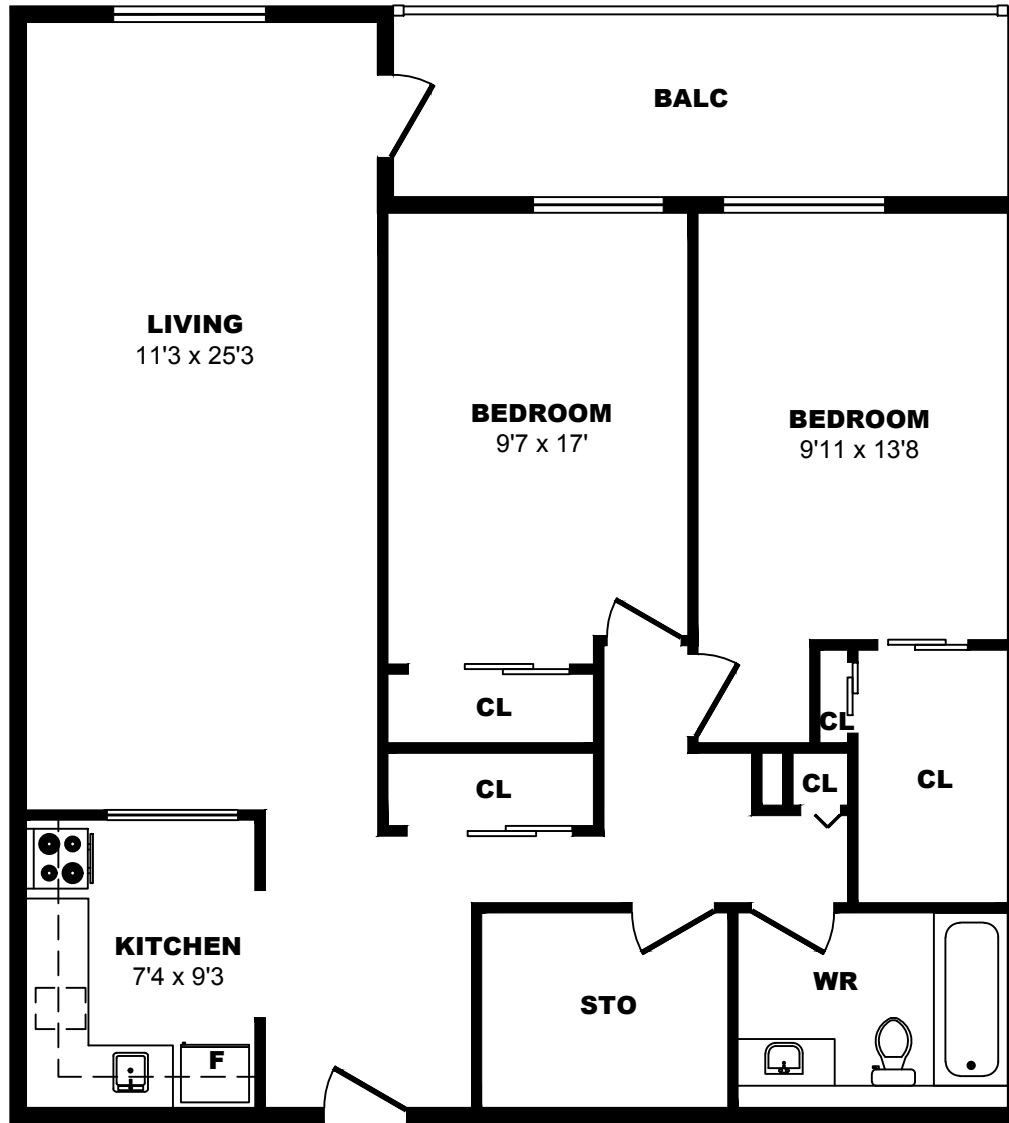

9100 Bonaventure Dr SE, Calgary - 2 Bdrm E, 930sf

All dimensions are approximate. Sizes and specifications are subject to change without notice E. & O. E.
All illustrations are artist's concept. Actual usable floor space may vary slightly from stated floor area.

9100 Bonaventure Dr SE, Calgary - 2 Bdrm F, 990sf

All dimensions are approximate. Sizes and specifications are subject to change without notice E. & O. E.
 All illustrations are artist's concept. Actual usable floor space may vary slightly from stated floor area.

9100 Bonaventure Dr SE, Calgary - 2 Bdrm G, 1110sf

All dimensions are approximate. Sizes and specifications are subject to change without notice E. & O. E.
All illustrations are artist's concept. Actual usable floor space may vary slightly from stated floor area.

9100 Bonaventure Dr SE, Calgary - 2 Bdrm H, 1000sf

All dimensions are approximate. Sizes and specifications are subject to change without notice E. & O. E.
All illustrations are artist's concept. Actual usable floor space may vary slightly from stated floor area.