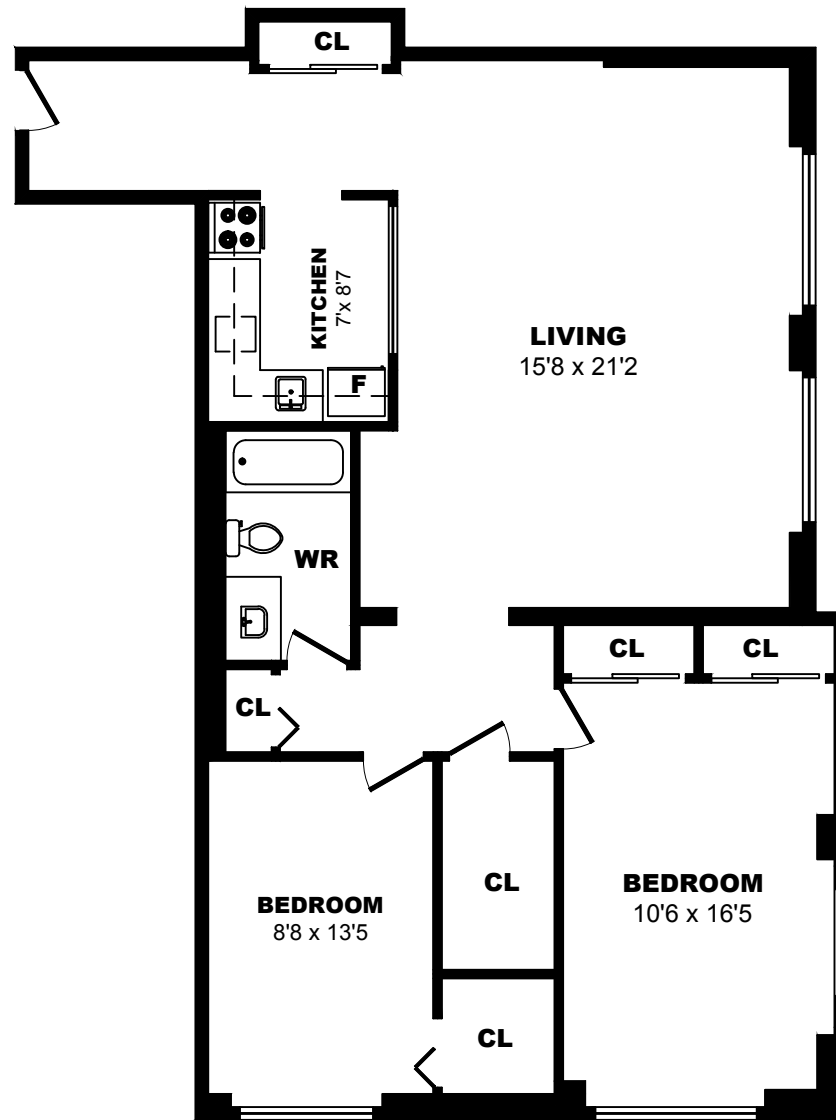

9100 Bonaventure Dr SE, Calgary - 2 Bdrm D, 970sf

All dimensions are approximate. Sizes and specifications are subject to change without notice E. & O. E.
 All illustrations are artist's concept. Actual usable floor space may vary slightly from stated floor area.

9100 Bonaventure Dr SE, Calgary - 2 Bdrm E, 930sf

All dimensions are approximate. Sizes and specifications are subject to change without notice E. & O. E.
All illustrations are artist's concept. Actual usable floor space may vary slightly from stated floor area.

9100 Bonaventure Dr SE, Calgary - 2 Bdrm F, 990sf

All dimensions are approximate. Sizes and specifications are subject to change without notice E. & O. E.
 All illustrations are artist's concept. Actual usable floor space may vary slightly from stated floor area.

9100 Bonaventure Dr SE, Calgary - 2 Bdrm G, 1110sf

All dimensions are approximate. Sizes and specifications are subject to change without notice E. & O. E.
All illustrations are artist's concept. Actual usable floor space may vary slightly from stated floor area.