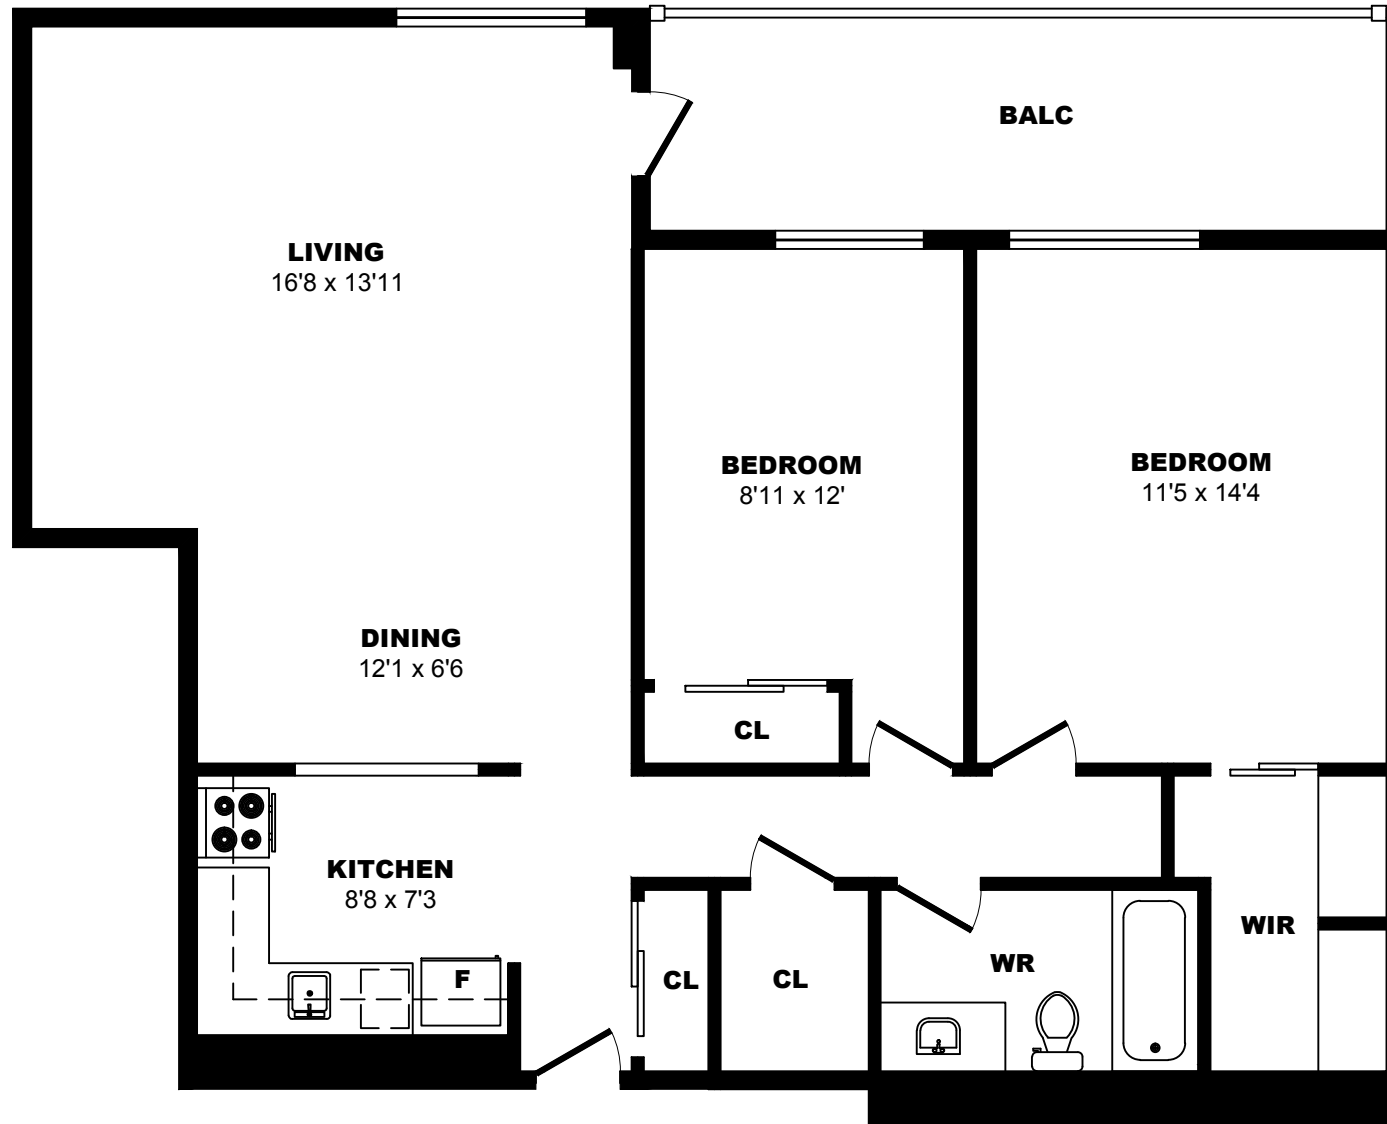

9100 Bonaventure Dr SE, Calgary - 2 Bdrm B, 940sf

All dimensions are approximate. Sizes and specifications are subject to change without notice E. & O. E.
All illustrations are artist's concept. Actual usable floor space may vary slightly from stated floor area.

9100 Bonaventure Dr SE, Calgary - 2 Bdrm C, 860sf

All dimensions are approximate. Sizes and specifications are subject to change without notice E. & O. E.
All illustrations are artist's concept. Actual usable floor space may vary slightly from stated floor area.

9100 Bonaventure Dr SE, Calgary - 2 Bdrm D, 970sf

All dimensions are approximate. Sizes and specifications are subject to change without notice E. & O. E.
 All illustrations are artist's concept. Actual usable floor space may vary slightly from stated floor area.

9100 Bonaventure Dr SE, Calgary - 2 Bdrm E, 930sf

All dimensions are approximate. Sizes and specifications are subject to change without notice E. & O. E.
All illustrations are artist's concept. Actual usable floor space may vary slightly from stated floor area.