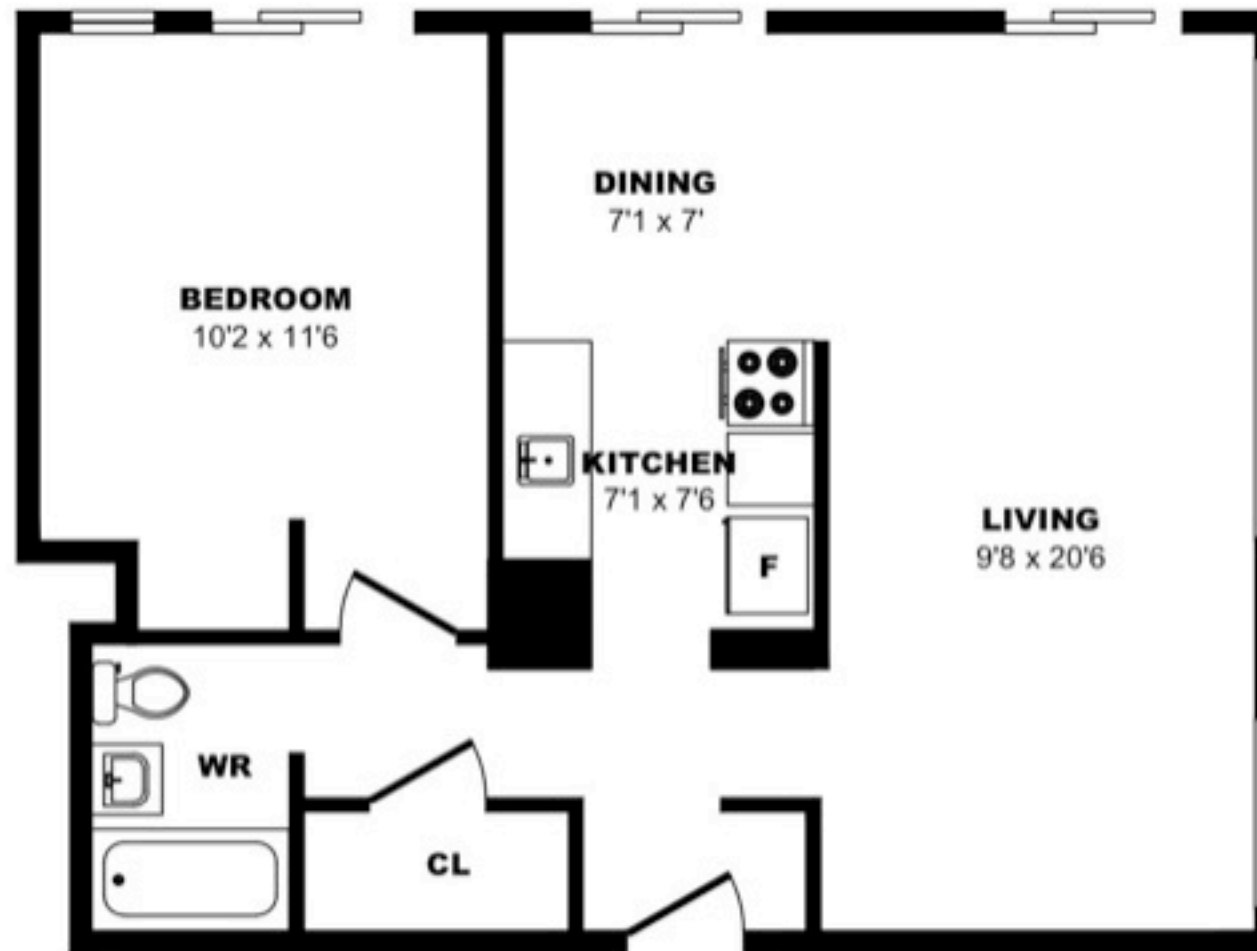

8510 111th St NW, Edmonton - Bachelor A, 430sf

All dimensions are approximate. Sizes and specifications are subject to change without notice E. & O. E.
All illustrations are artist's concept. Actual usable floor space may vary slightly from stated floor area.

8510 111th St NW, Edmonton - 1 Bdrm A, 630sf

All dimensions are approximate. Sizes and specifications are subject to change without notice E. & O. E.
All illustrations are artist's concept. Actual usable floor space may vary slightly from stated floor area.

8510 111th St NW, Edmonton - 2 Bdrm A, 840sf

All dimensions are approximate. Sizes and specifications are subject to change without notice E. & O. E.
All illustrations are artist's concept. Actual usable floor space may vary slightly from stated floor area.