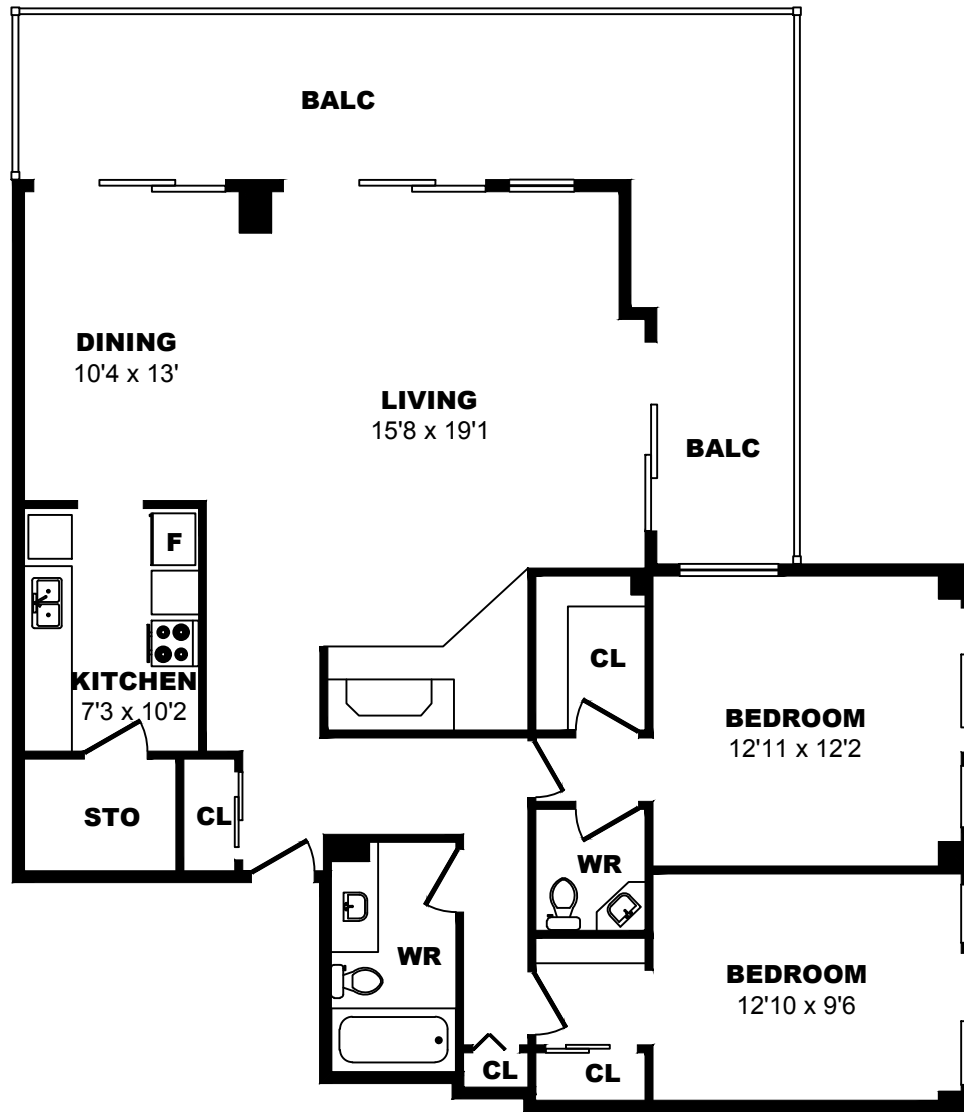

924 7th Ave SW, Calgary - 1 Bdrm A, 640sf

All dimensions are approximate. Sizes and specifications are subject to change without notice E. & O. E. All illustrations are artist's concept. Actual usable floor space may vary slightly from stated floor area.

924 7th Ave SW, Calgary - 2 Bdrm A, 1250sf

All dimensions are approximate. Sizes and specifications are subject to change without notice E. & O. E. All illustrations are artist's concept. Actual usable floor space may vary slightly from stated floor area.

924 7th Ave SW, Calgary - 2 Bdrm B, 860sf

All dimensions are approximate. Sizes and specifications are subject to change without notice E. & O. E. All illustrations are artist's concept. Actual usable floor space may vary slightly from stated floor area.