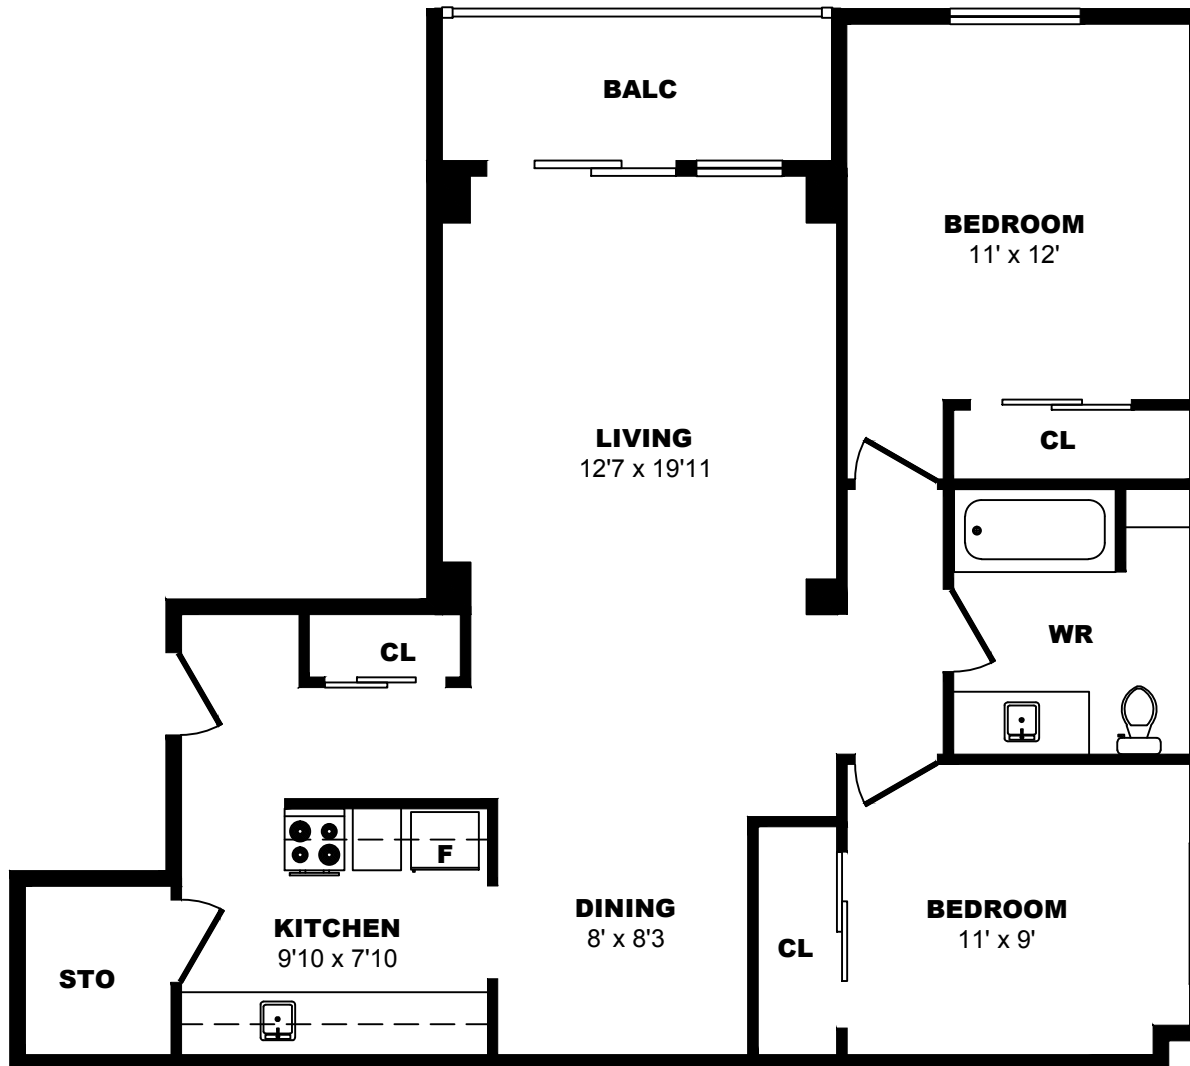

924 7th Ave SW, Calgary - 1 Bdrm A, 640sf

All dimensions are approximate. Sizes and specifications are subject to change without notice E. & O. E. All illustrations are artist's concept. Actual usable floor space may vary slightly from stated floor area.

924 7th Ave SW, Calgary - 2 Bdrm A, 1250sf

All dimensions are approximate. Sizes and specifications are subject to change without notice E. & O. E. All illustrations are artist's concept. Actual usable floor space may vary slightly from stated floor area.

924 7th Ave SW, Calgary - 2 Bdrm B, 860sf

All dimensions are approximate. Sizes and specifications are subject to change without notice E. & O. E. All illustrations are artist's concept. Actual usable floor space may vary slightly from stated floor area.