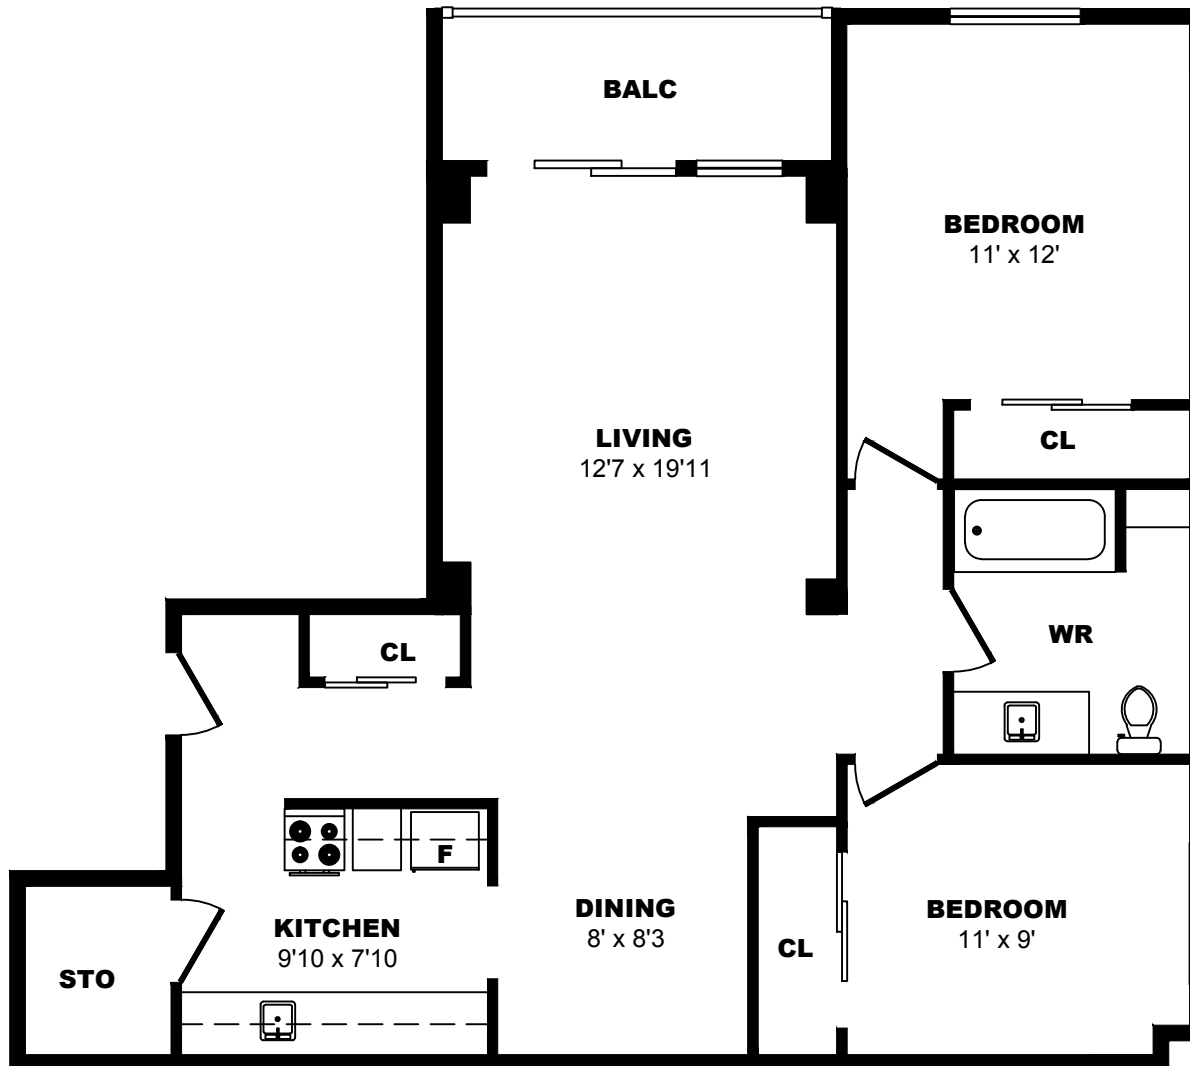

924 7th Ave SW, Calgary - 2 Bdrm A, 1250sf

All dimensions are approximate. Sizes and specifications are subject to change without notice E. & O. E. All illustrations are artist's concept. Actual usable floor space may vary slightly from stated floor area.

924 7th Ave SW, Calgary - 2 Bdrm B, 860sf

All dimensions are approximate. Sizes and specifications are subject to change without notice E. & O. E. All illustrations are artist's concept. Actual usable floor space may vary slightly from stated floor area.