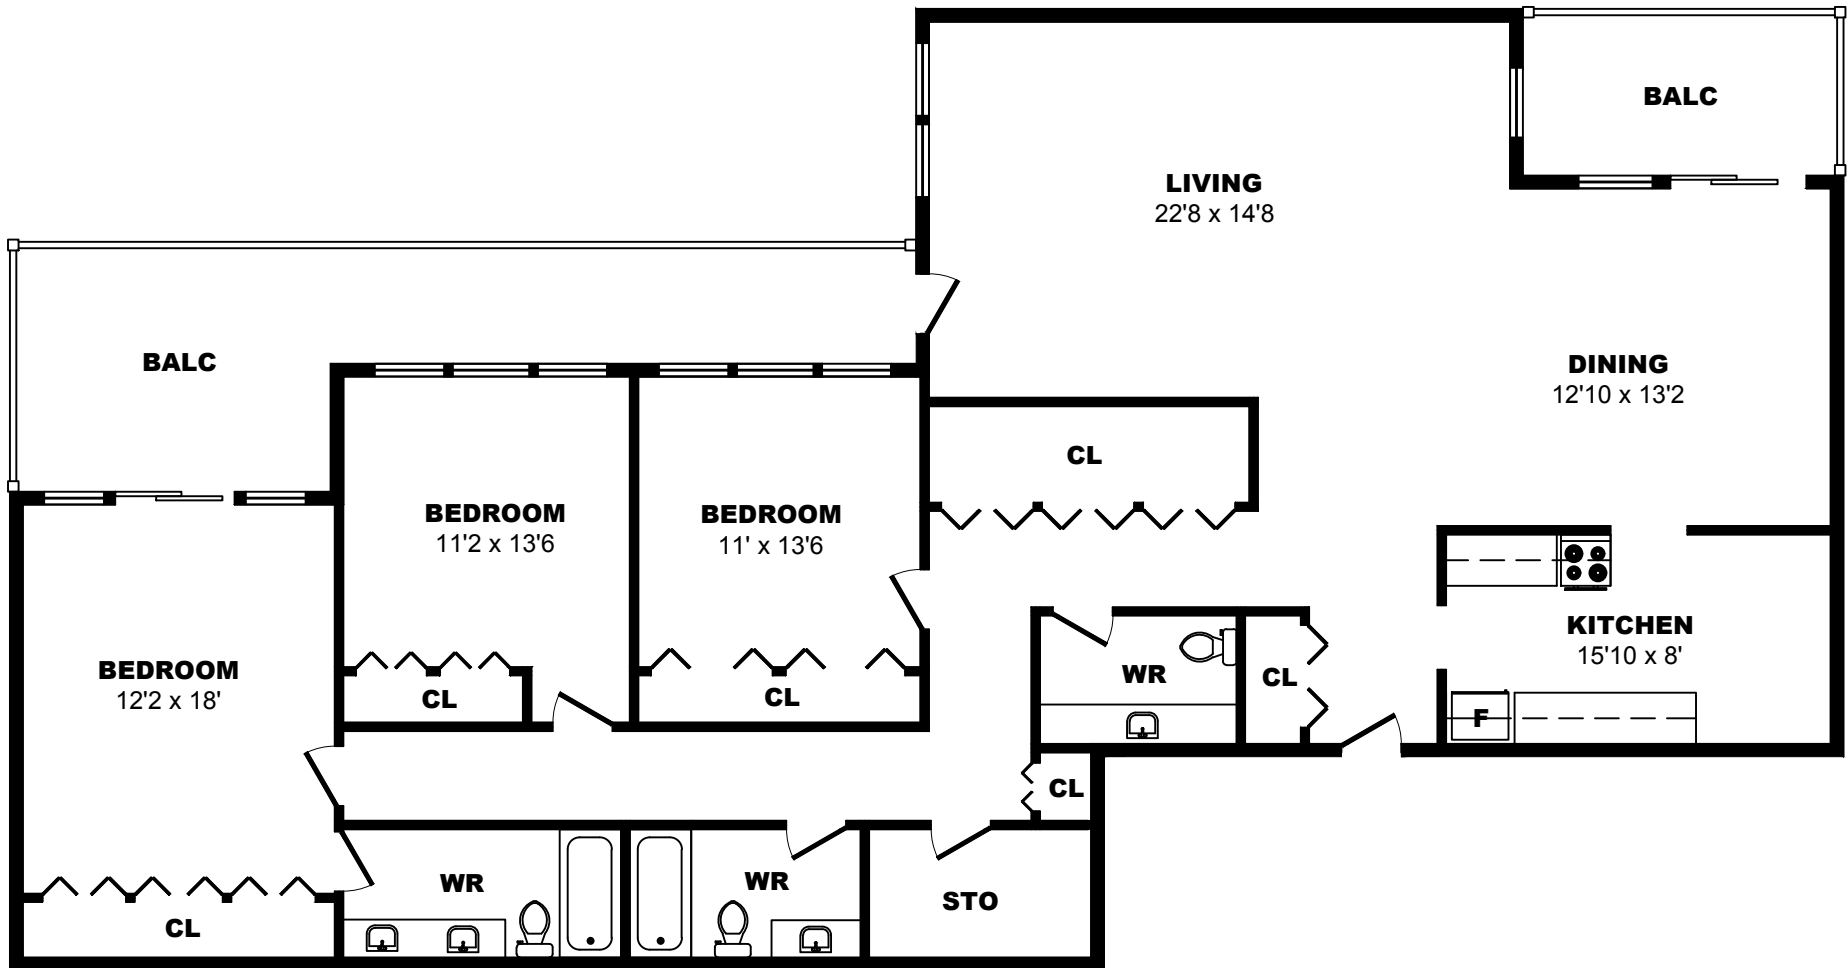

6707 Elbow Dr SW, Calgary - 2 Bdrm B, 950sf

All dimensions are approximate. Sizes and specifications are subject to change without notice E. & O. E.
All illustrations are artist's concept. Actual usable floor space may vary slightly from stated floor area.

6707 Elbow Dr SW, Calgary - 2 Bdrm C, 880sf

All dimensions are approximate. Sizes and specifications are subject to change without notice E. & O. E.
All illustrations are artist's concept. Actual usable floor space may vary slightly from stated floor area.

6707 Elbow Dr SW, Calgary - 2 Bdrm D, 960sf

All dimensions are approximate. Sizes and specifications are subject to change without notice E. & O. E.
 All illustrations are artist's concept. Actual usable floor space may vary slightly from stated floor area.

6707 Elbow Dr SW, Calgary - 3 Bdrm A, 1700sf

All dimensions are approximate. Sizes and specifications are subject to change without notice E. & O. E.
 All illustrations are artist's concept. Actual usable floor space may vary slightly from stated floor area.