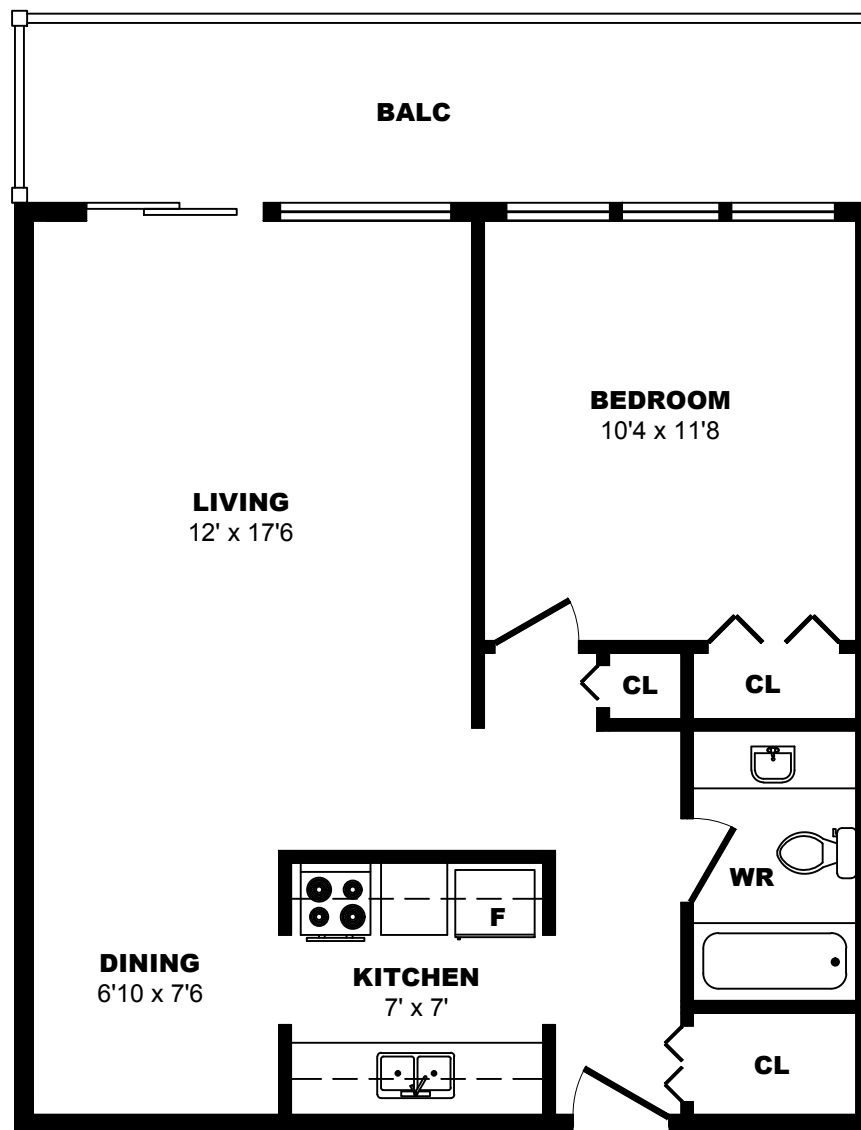

6707 Elbow Dr SW, Calgary - Bachelor A, 400sf

All dimensions are approximate. Sizes and specifications are subject to change without notice E. & O. E.
All illustrations are artist's concept. Actual usable floor space may vary slightly from stated floor area.

6707 Elbow Dr SW, Calgary - 1 Bdrm A, 1120sf

All dimensions are approximate. Sizes and specifications are subject to change without notice E. & O. E.
All illustrations are artist's concept. Actual usable floor space may vary slightly from stated floor area.

6707 Elbow Dr SW, Calgary - 1 Bdrm B, 550sf

All dimensions are approximate. Sizes and specifications are subject to change without notice E. & O. E.
All illustrations are artist's concept. Actual usable floor space may vary slightly from stated floor area.

6707 Elbow Dr SW, Calgary - 1 Bdrm C, 570sf

All dimensions are approximate. Sizes and specifications are subject to change without notice E. & O. E.
All illustrations are artist's concept. Actual usable floor space may vary slightly from stated floor area.