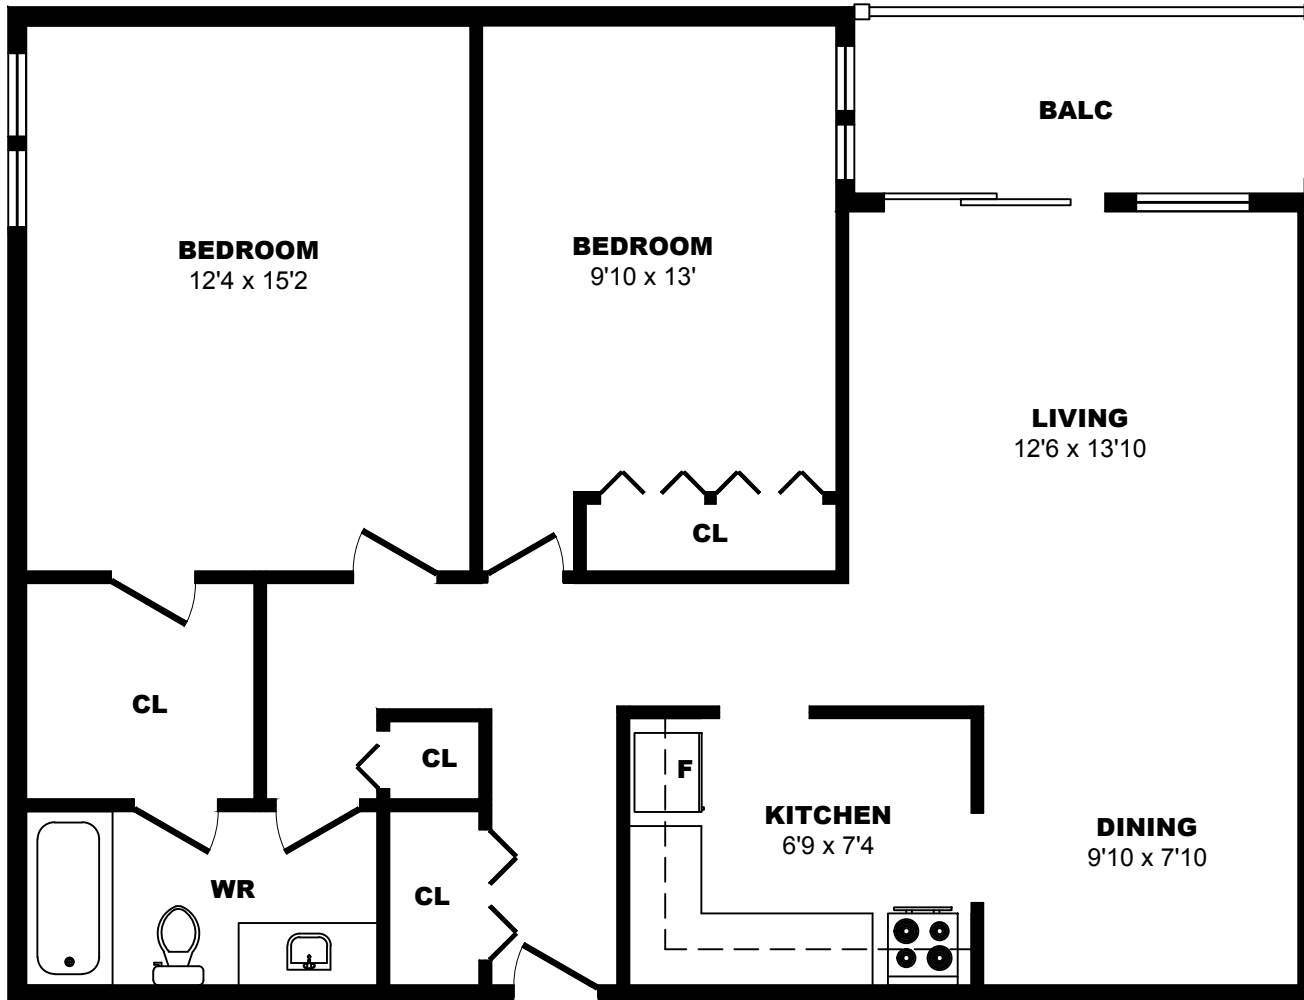

6707 Elbow Dr SW, Calgary - 2 Bdrm A, 1560sf

All dimensions are approximate. Sizes and specifications are subject to change without notice E. & O. E.
 All illustrations are artist's concept. Actual usable floor space may vary slightly from stated floor area.

6707 Elbow Dr SW, Calgary - 2 Bdrm B, 950sf

All dimensions are approximate. Sizes and specifications are subject to change without notice E. & O. E.
All illustrations are artist's concept. Actual usable floor space may vary slightly from stated floor area.