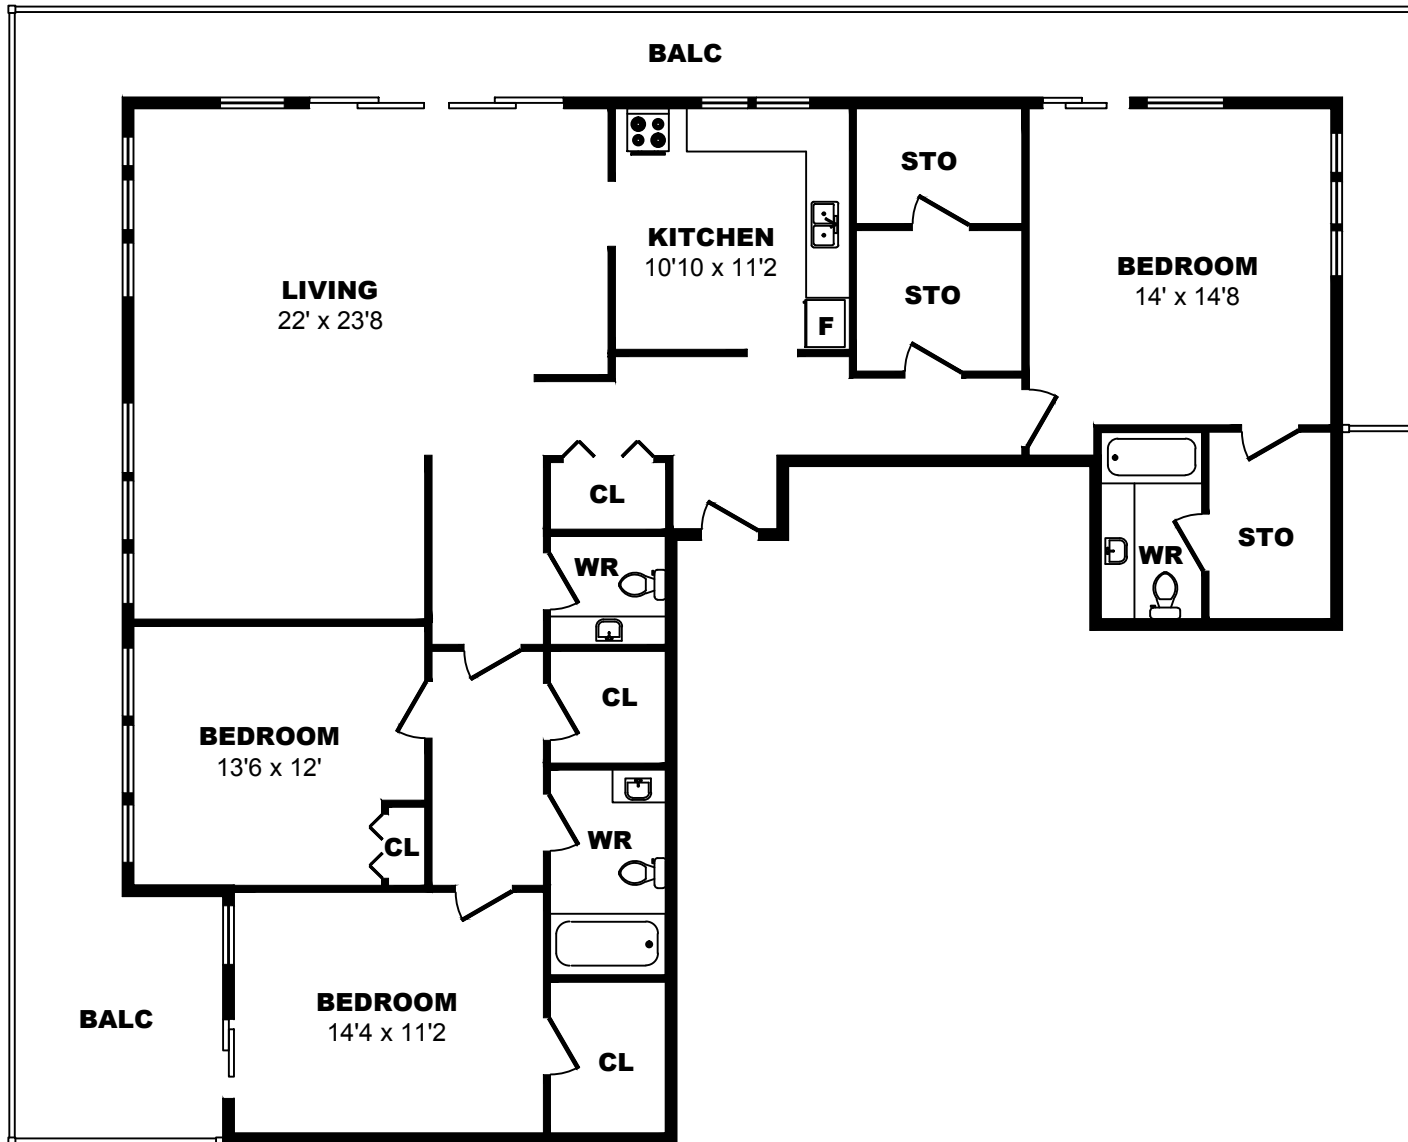

6707 Elbow Dr SW, Calgary - 3 Bdrm B, 1790sf

All dimensions are approximate. Sizes and specifications are subject to change without notice E. & O. E.
 All illustrations are artist's concept. Actual usable floor space may vary slightly from stated floor area.

6707 Elbow Dr SW, Calgary - 3 Bdrm C, 1820sf

All dimensions are approximate. Sizes and specifications are subject to change without notice E. & O. E.
 All illustrations are artist's concept. Actual usable floor space may vary slightly from stated floor area.

6707 Elbow Dr SW, Calgary - 3 Bdrm D, 1470sf

All dimensions are approximate. Sizes and specifications are subject to change without notice E. & O. E.
All illustrations are artist's concept. Actual usable floor space may vary slightly from stated floor area.

6707 Elbow Dr SW, Calgary - 3 Bdrm E, 1710sf

All dimensions are approximate. Sizes and specifications are subject to change without notice E. & O. E.
 All illustrations are artist's concept. Actual usable floor space may vary slightly from stated floor area.