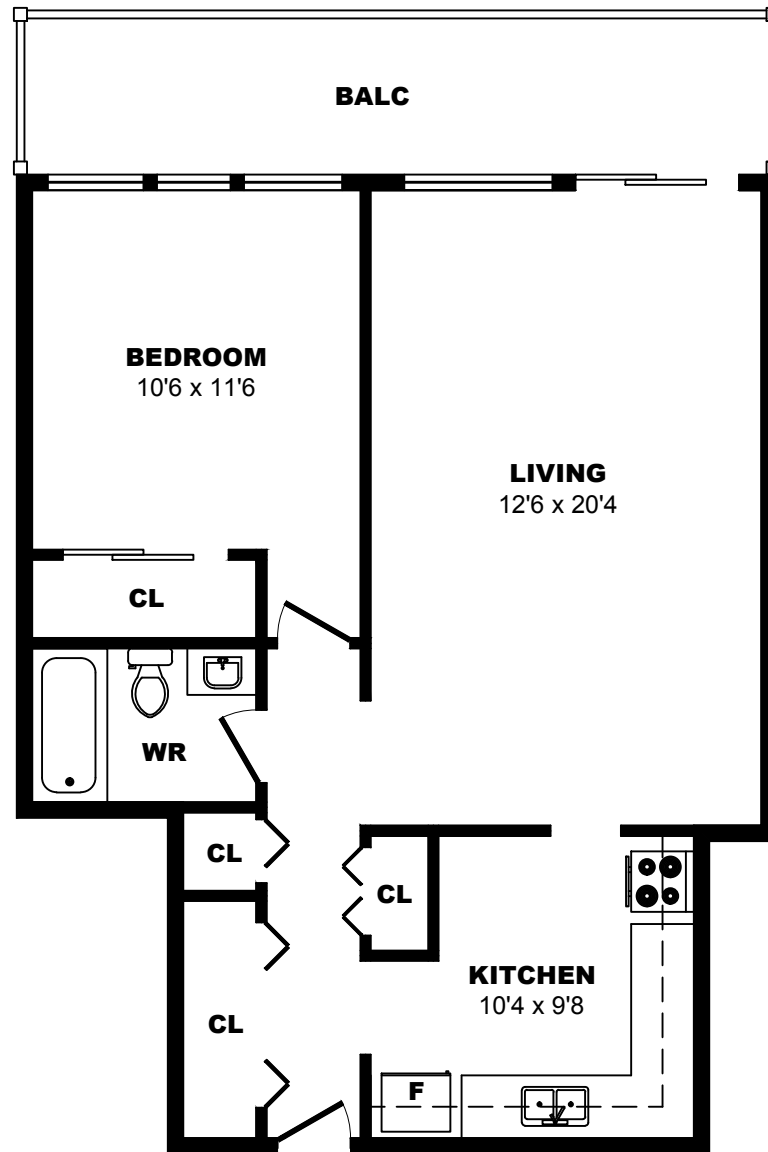

6707 Elbow Dr SW, Calgary - 1 Bdrm A, 1120sf

All dimensions are approximate. Sizes and specifications are subject to change without notice E. & O. E.
All illustrations are artist's concept. Actual usable floor space may vary slightly from stated floor area.

6707 Elbow Dr SW, Calgary - 1 Bdrm B, 550sf

All dimensions are approximate. Sizes and specifications are subject to change without notice E. & O. E.
All illustrations are artist's concept. Actual usable floor space may vary slightly from stated floor area.

6707 Elbow Dr SW, Calgary - 1 Bdrm C, 570sf

All dimensions are approximate. Sizes and specifications are subject to change without notice E. & O. E.
All illustrations are artist's concept. Actual usable floor space may vary slightly from stated floor area.

6707 Elbow Dr SW, Calgary - 1 Bdrm D, 630sf

All dimensions are approximate. Sizes and specifications are subject to change without notice E. & O. E.
All illustrations are artist's concept. Actual usable floor space may vary slightly from stated floor area.