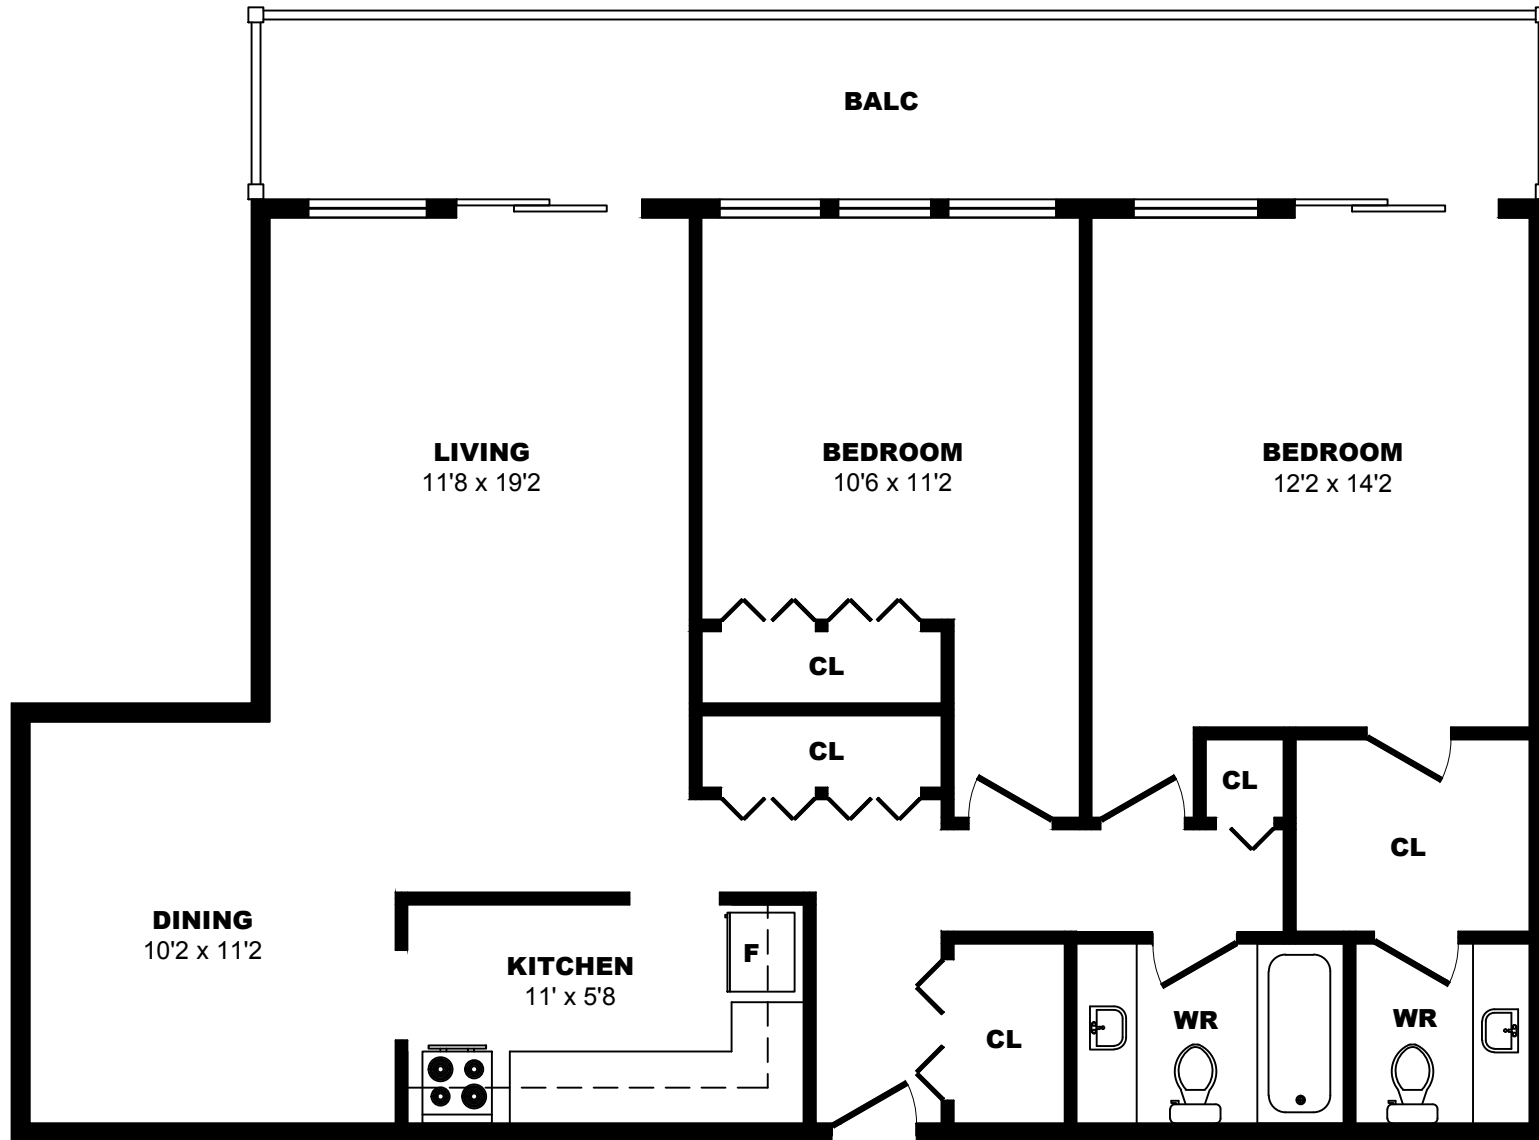

6707 Elbow Dr SW, Calgary - 2 Bdrm B, 950sf

All dimensions are approximate. Sizes and specifications are subject to change without notice E. & O. E.
All illustrations are artist's concept. Actual usable floor space may vary slightly from stated floor area.

6707 Elbow Dr SW, Calgary - 2 Bdrm C, 880sf

All dimensions are approximate. Sizes and specifications are subject to change without notice E. & O. E.
All illustrations are artist's concept. Actual usable floor space may vary slightly from stated floor area.