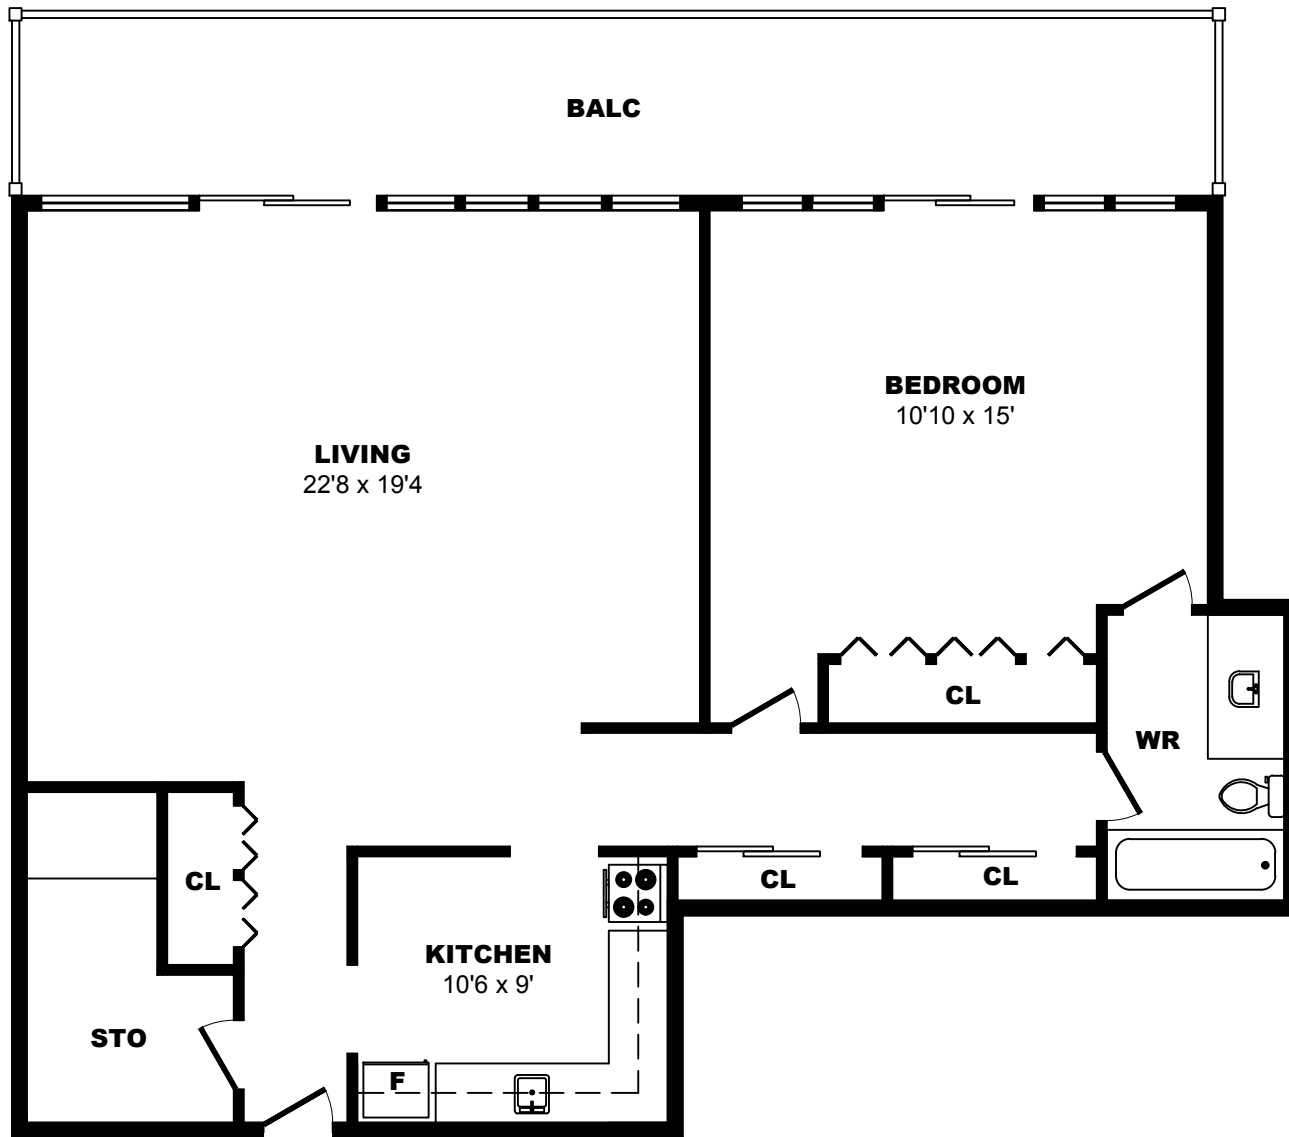

6707 Elbow Dr SW, Calgary - Bachelor A, 400sf

All dimensions are approximate. Sizes and specifications are subject to change without notice E. & O. E.
All illustrations are artist's concept. Actual usable floor space may vary slightly from stated floor area.

6707 Elbow Dr SW, Calgary - 1 Bdrm A, 1120sf

All dimensions are approximate. Sizes and specifications are subject to change without notice E. & O. E.
All illustrations are artist's concept. Actual usable floor space may vary slightly from stated floor area.

6707 Elbow Dr SW, Calgary - 1 Bdrm B, 550sf

All dimensions are approximate. Sizes and specifications are subject to change without notice E. & O. E.
All illustrations are artist's concept. Actual usable floor space may vary slightly from stated floor area.