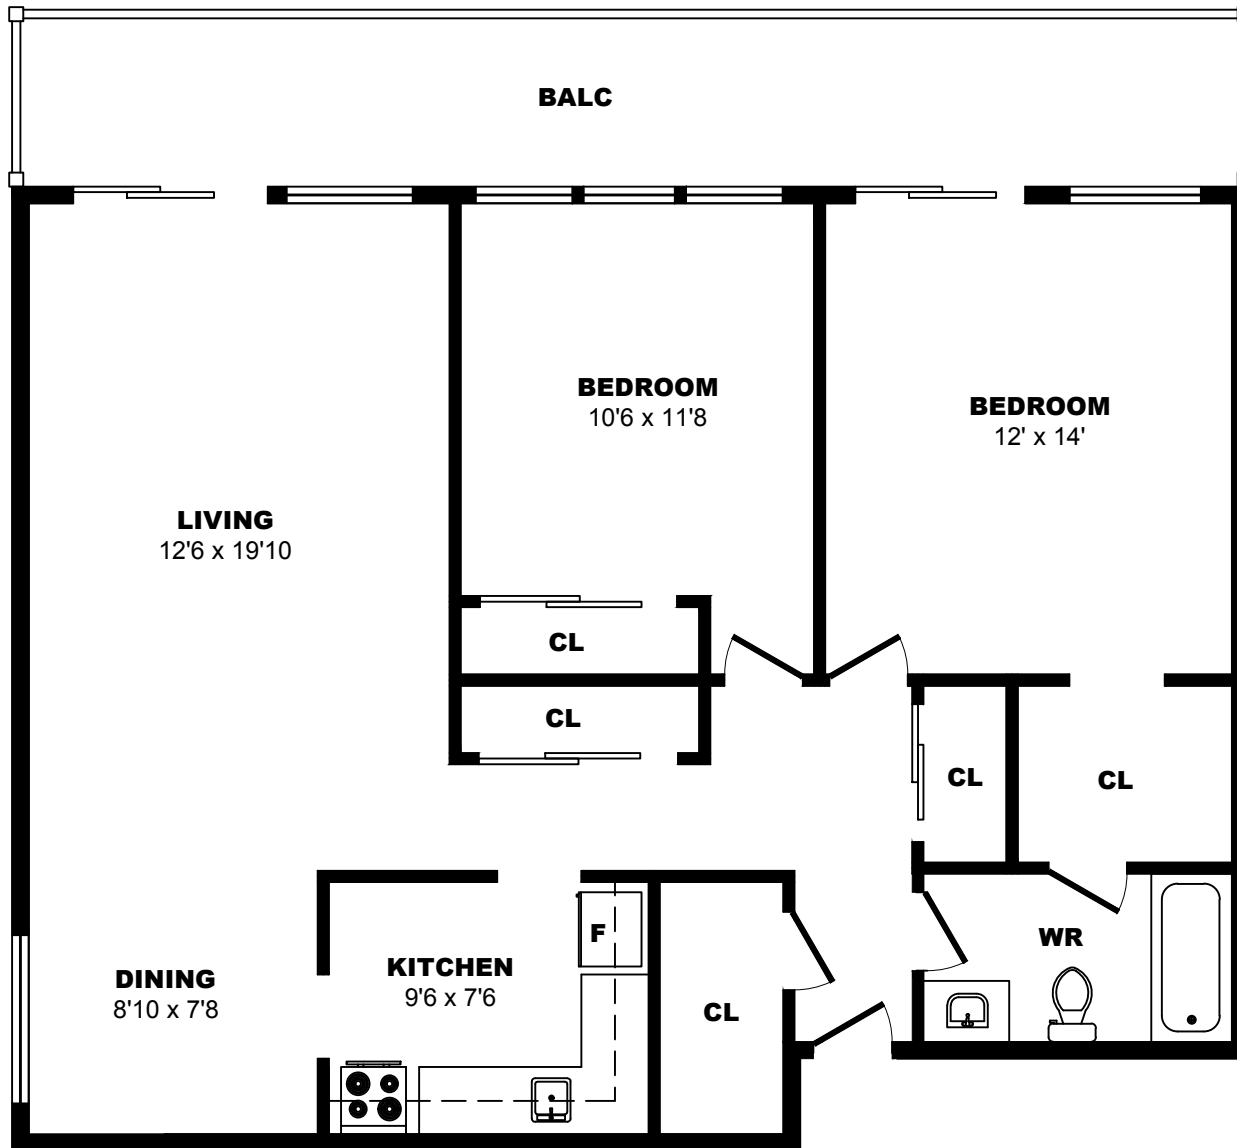

6707 Elbow Dr SW, Calgary - 1 Bdrm C, 570sf

All dimensions are approximate. Sizes and specifications are subject to change without notice E. & O. E.
All illustrations are artist's concept. Actual usable floor space may vary slightly from stated floor area.

6707 Elbow Dr SW, Calgary - 1 Bdrm D, 630sf

All dimensions are approximate. Sizes and specifications are subject to change without notice E. & O. E.
All illustrations are artist's concept. Actual usable floor space may vary slightly from stated floor area.

6707 Elbow Dr SW, Calgary - 2 Bdrm A, 1560sf

All dimensions are approximate. Sizes and specifications are subject to change without notice E. & O. E.
 All illustrations are artist's concept. Actual usable floor space may vary slightly from stated floor area.

6707 Elbow Dr SW, Calgary - 2 Bdrm B, 950sf

All dimensions are approximate. Sizes and specifications are subject to change without notice E. & O. E.
All illustrations are artist's concept. Actual usable floor space may vary slightly from stated floor area.