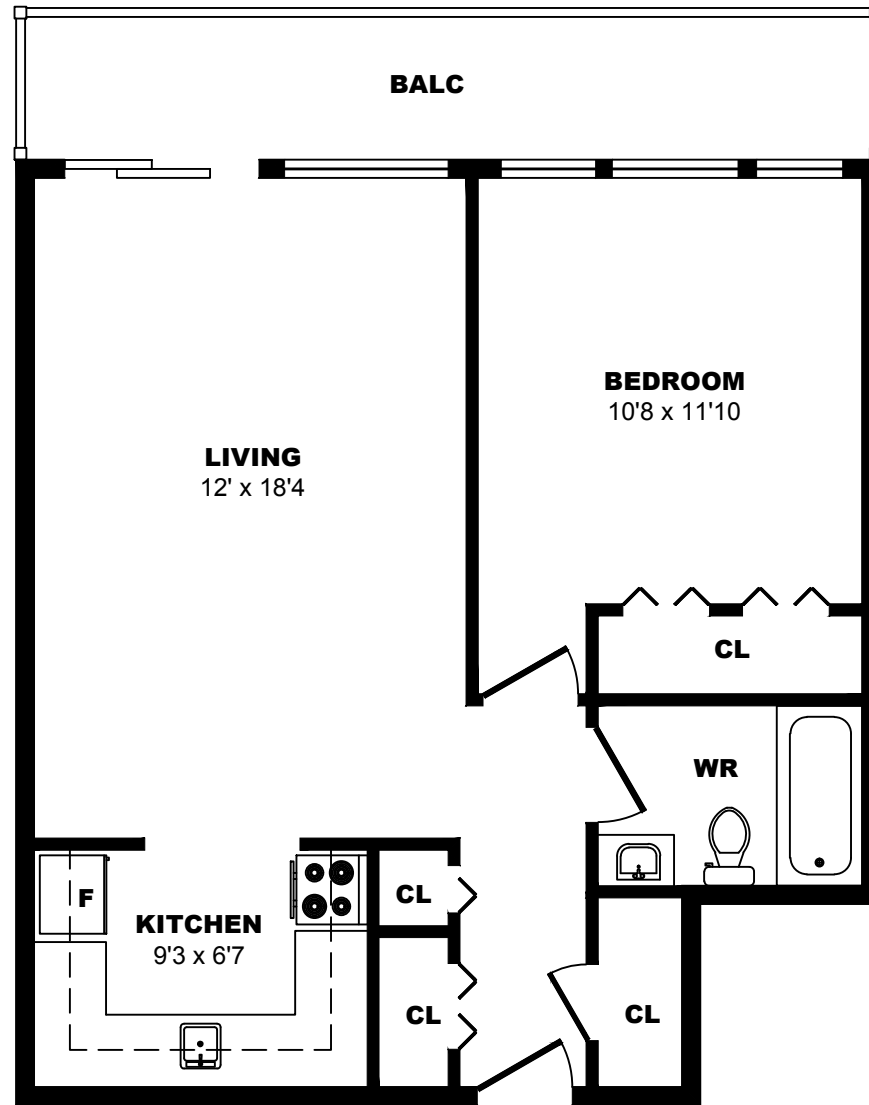

6707 Elbow Dr SW, Calgary - Bachelor A, 400sf

All dimensions are approximate. Sizes and specifications are subject to change without notice E. & O. E.
All illustrations are artist's concept. Actual usable floor space may vary slightly from stated floor area.

6707 Elbow Dr SW, Calgary - 1 Bdrm A, 1120sf

All dimensions are approximate. Sizes and specifications are subject to change without notice E. & O. E.
All illustrations are artist's concept. Actual usable floor space may vary slightly from stated floor area.

6707 Elbow Dr SW, Calgary - 1 Bdrm B, 550sf

All dimensions are approximate. Sizes and specifications are subject to change without notice E. & O. E.
All illustrations are artist's concept. Actual usable floor space may vary slightly from stated floor area.