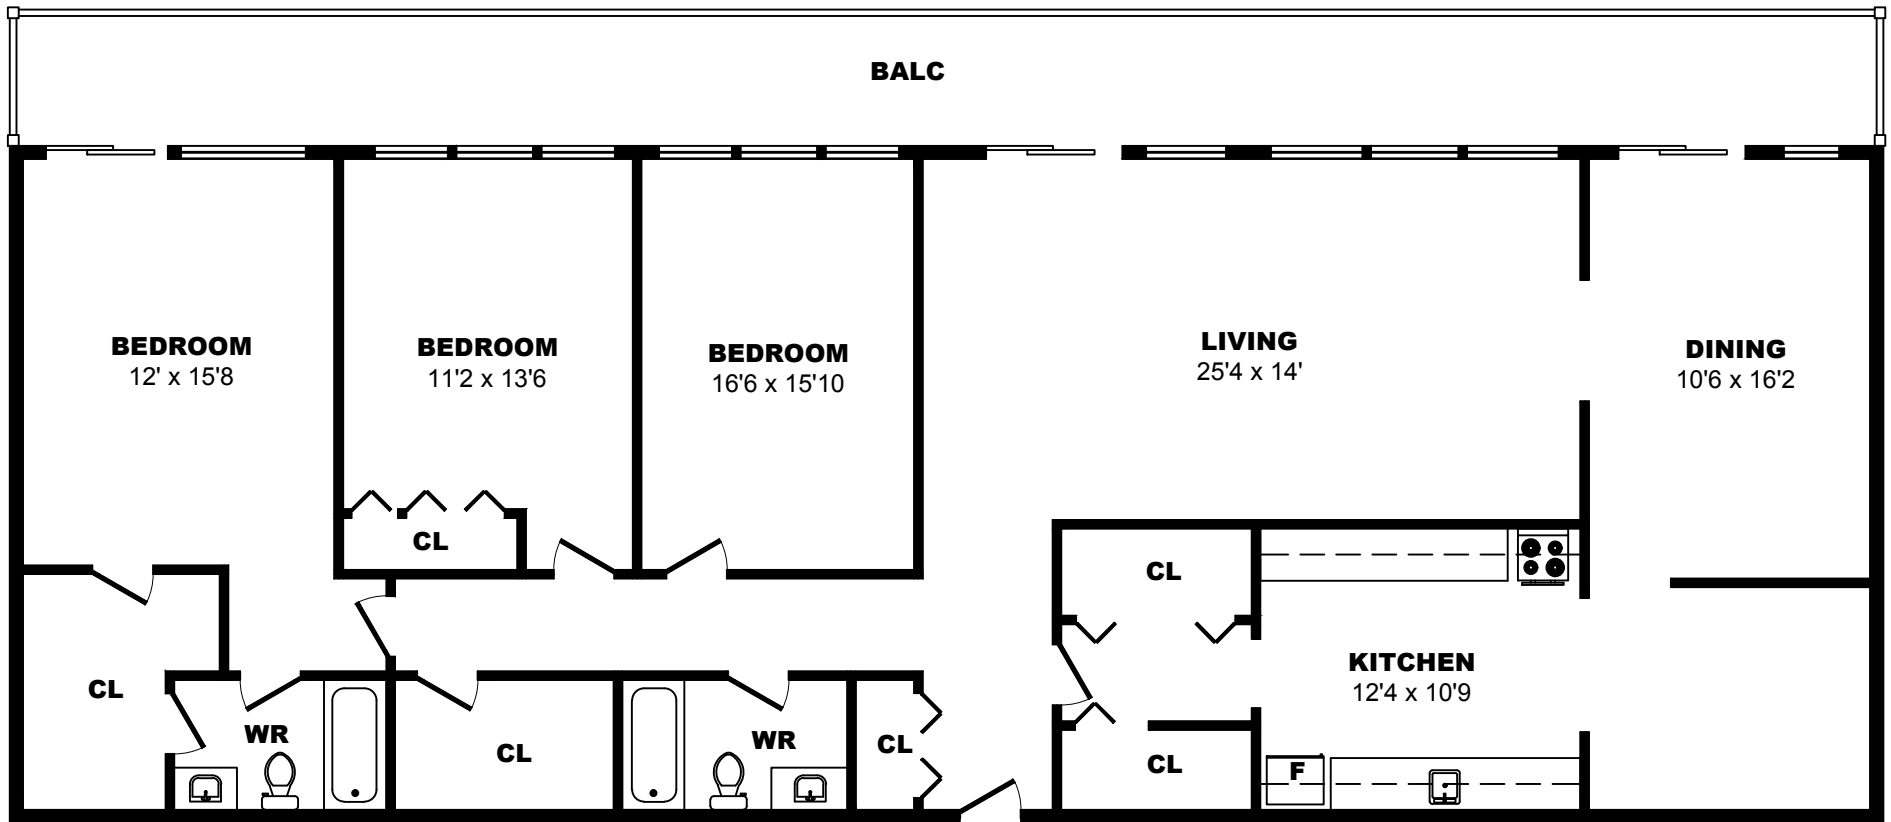

6707 Elbow Dr SW, Calgary - 2 Bdrm C, 880sf

All dimensions are approximate. Sizes and specifications are subject to change without notice E. & O. E.
All illustrations are artist's concept. Actual usable floor space may vary slightly from stated floor area.

6707 Elbow Dr SW, Calgary - 2 Bdrm D, 960sf

All dimensions are approximate. Sizes and specifications are subject to change without notice E. & O. E.
 All illustrations are artist's concept. Actual usable floor space may vary slightly from stated floor area.

6707 Elbow Dr SW, Calgary - 3 Bdrm A, 1700sf

All dimensions are approximate. Sizes and specifications are subject to change without notice E. & O. E.
 All illustrations are artist's concept. Actual usable floor space may vary slightly from stated floor area.

6707 Elbow Dr SW, Calgary - 3 Bdrm B, 1790sf

All dimensions are approximate. Sizes and specifications are subject to change without notice E. & O. E.
 All illustrations are artist's concept. Actual usable floor space may vary slightly from stated floor area.