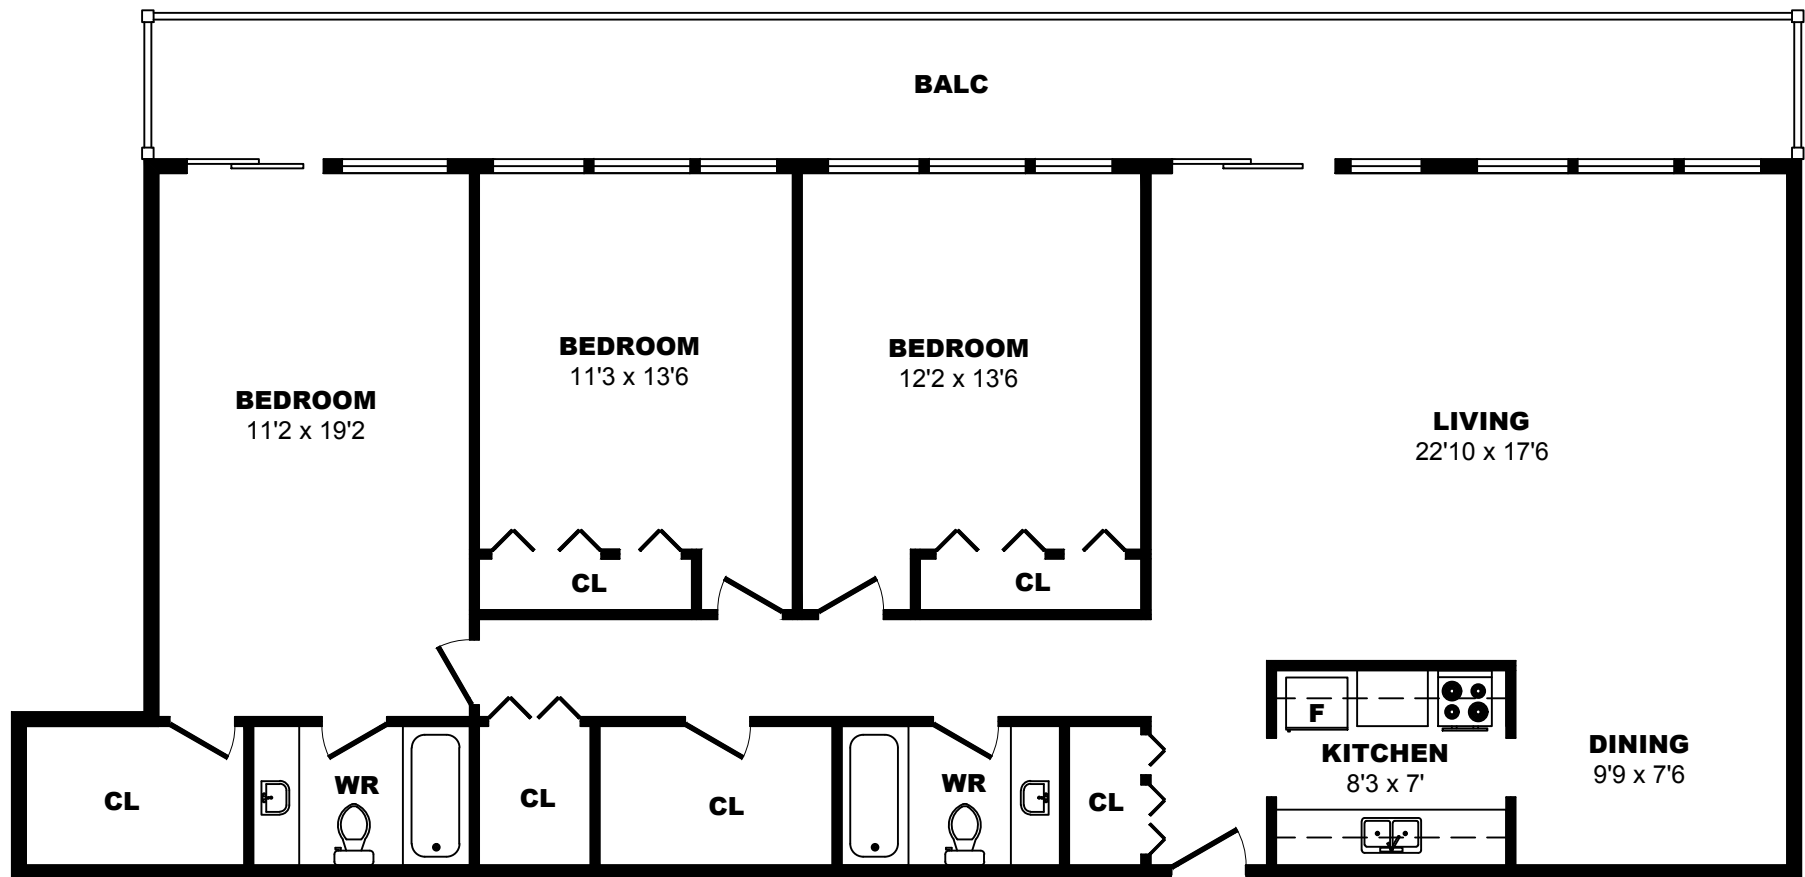

6707 Elbow Dr SW, Calgary - 3 Bdrm A, 1700sf

All dimensions are approximate. Sizes and specifications are subject to change without notice E. & O. E.
 All illustrations are artist's concept. Actual usable floor space may vary slightly from stated floor area.

6707 Elbow Dr SW, Calgary - 3 Bdrm B, 1790sf

All dimensions are approximate. Sizes and specifications are subject to change without notice E. & O. E.
 All illustrations are artist's concept. Actual usable floor space may vary slightly from stated floor area.

6707 Elbow Dr SW, Calgary - 3 Bdrm C, 1820sf

All dimensions are approximate. Sizes and specifications are subject to change without notice E. & O. E.
 All illustrations are artist's concept. Actual usable floor space may vary slightly from stated floor area.

6707 Elbow Dr SW, Calgary - 3 Bdrm D, 1470sf

All dimensions are approximate. Sizes and specifications are subject to change without notice E. & O. E.
All illustrations are artist's concept. Actual usable floor space may vary slightly from stated floor area.