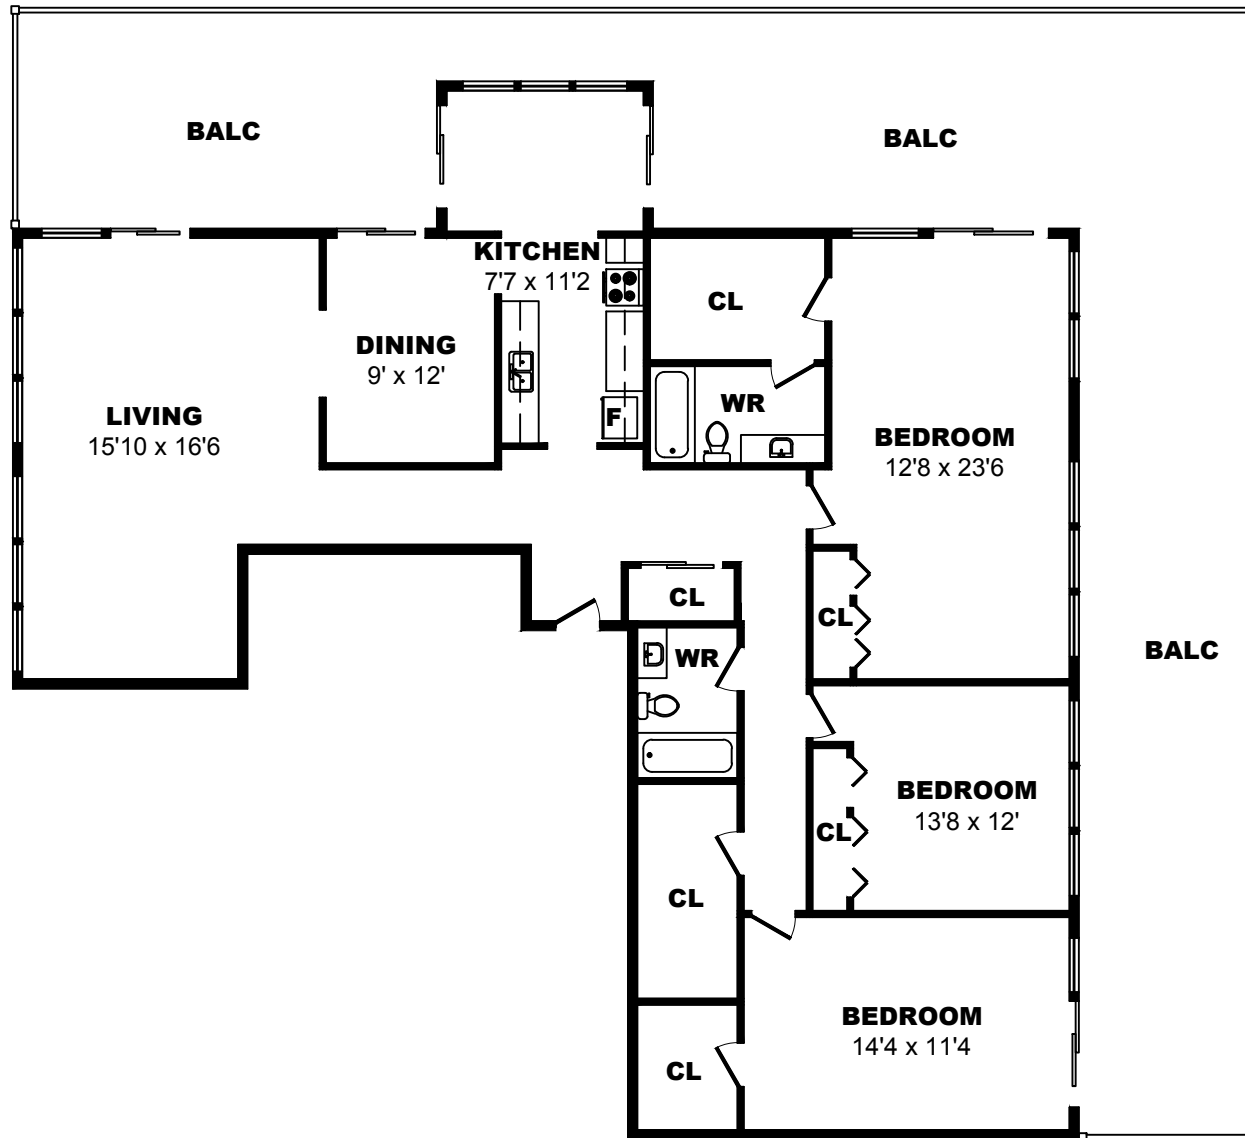

6707 Elbow Dr SW, Calgary - 2 Bdrm D, 960sf

All dimensions are approximate. Sizes and specifications are subject to change without notice E. & O. E.
 All illustrations are artist's concept. Actual usable floor space may vary slightly from stated floor area.

6707 Elbow Dr SW, Calgary - 3 Bdrm A, 1700sf

All dimensions are approximate. Sizes and specifications are subject to change without notice E. & O. E.
 All illustrations are artist's concept. Actual usable floor space may vary slightly from stated floor area.

6707 Elbow Dr SW, Calgary - 3 Bdrm B, 1790sf

All dimensions are approximate. Sizes and specifications are subject to change without notice E. & O. E.
 All illustrations are artist's concept. Actual usable floor space may vary slightly from stated floor area.

6707 Elbow Dr SW, Calgary - 3 Bdrm C, 1820sf

All dimensions are approximate. Sizes and specifications are subject to change without notice E. & O. E.
 All illustrations are artist's concept. Actual usable floor space may vary slightly from stated floor area.