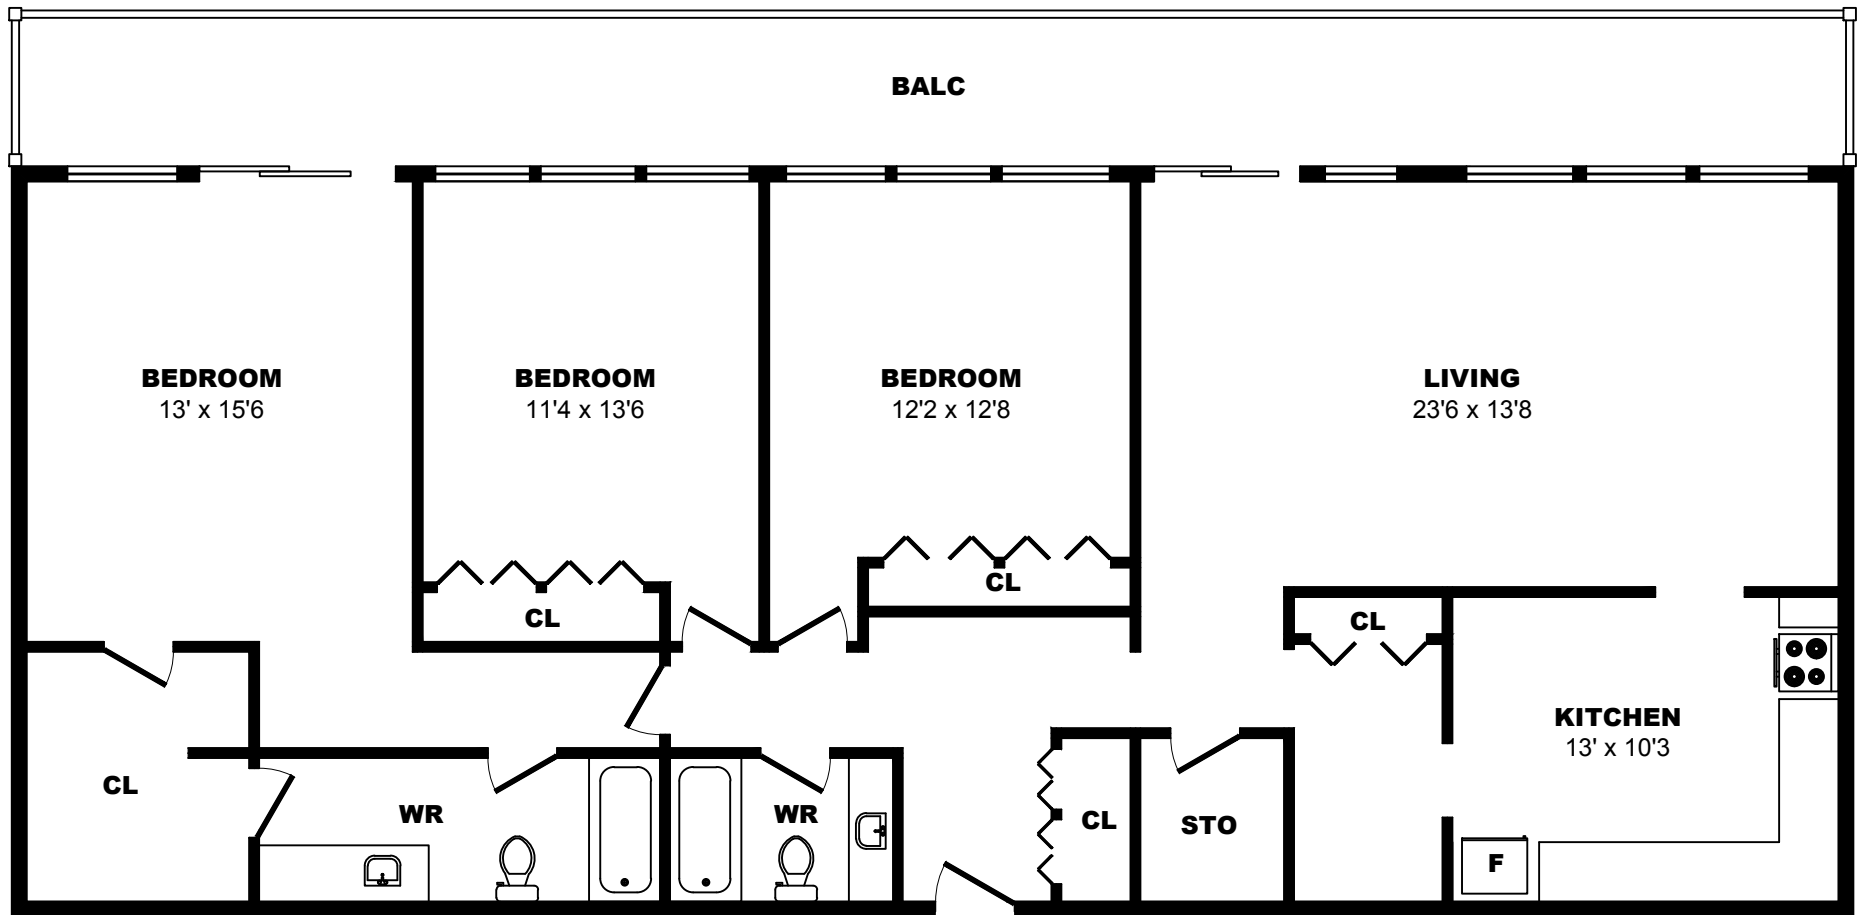

6707 Elbow Dr SW, Calgary - 3 Bdrm D, 1470sf

All dimensions are approximate. Sizes and specifications are subject to change without notice E. & O. E.
All illustrations are artist's concept. Actual usable floor space may vary slightly from stated floor area.

6707 Elbow Dr SW, Calgary - 3 Bdrm E, 1710sf

All dimensions are approximate. Sizes and specifications are subject to change without notice E. & O. E.
 All illustrations are artist's concept. Actual usable floor space may vary slightly from stated floor area.

6707 Elbow Dr SW, Calgary - 3 Bdrm F, 1470sf

All dimensions are approximate. Sizes and specifications are subject to change without notice E. & O. E.
All illustrations are artist's concept. Actual usable floor space may vary slightly from stated floor area.

6707 Elbow Dr SW, Calgary - 3 Bdrm G, 1480sf

All dimensions are approximate. Sizes and specifications are subject to change without notice E. & O. E.
All illustrations are artist's concept. Actual usable floor space may vary slightly from stated floor area.