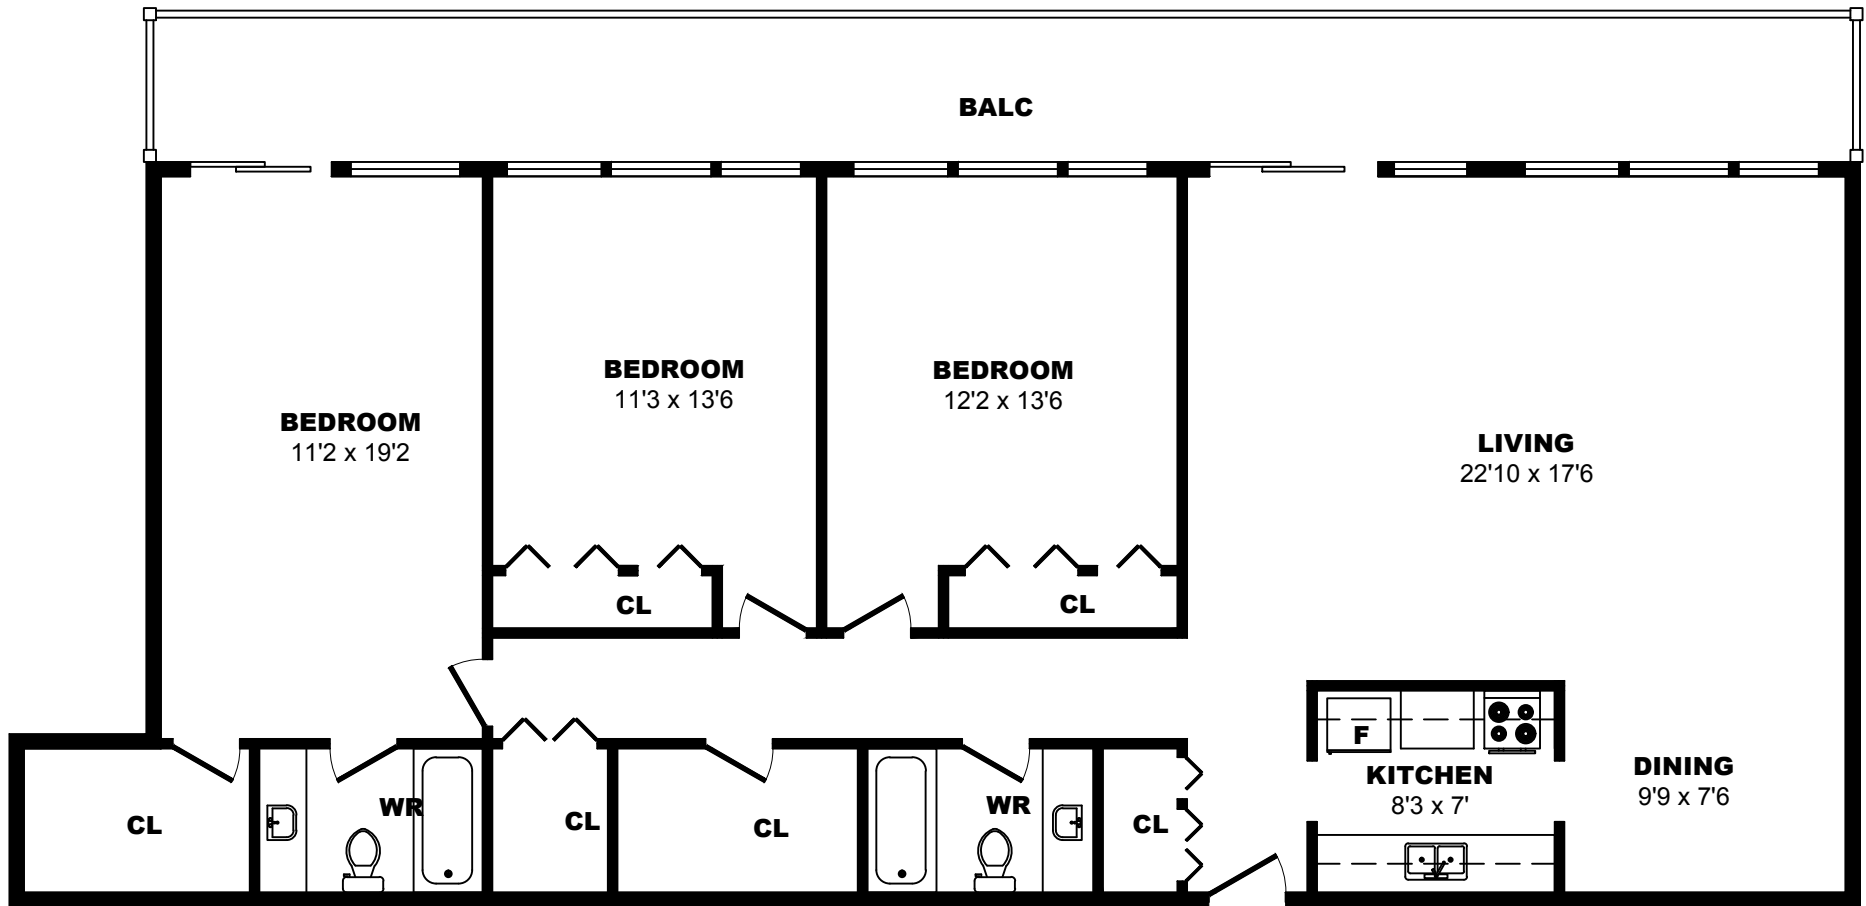

6707 Elbow Dr SW, Calgary - 3 Bdrm C, 1820sf

All dimensions are approximate. Sizes and specifications are subject to change without notice E. & O. E.
 All illustrations are artist's concept. Actual usable floor space may vary slightly from stated floor area.

6707 Elbow Dr SW, Calgary - 3 Bdrm D, 1470sf

All dimensions are approximate. Sizes and specifications are subject to change without notice E. & O. E.
All illustrations are artist's concept. Actual usable floor space may vary slightly from stated floor area.

6707 Elbow Dr SW, Calgary - 3 Bdrm E, 1710sf

All dimensions are approximate. Sizes and specifications are subject to change without notice E. & O. E.
 All illustrations are artist's concept. Actual usable floor space may vary slightly from stated floor area.

6707 Elbow Dr SW, Calgary - 3 Bdrm F, 1470sf

All dimensions are approximate. Sizes and specifications are subject to change without notice E. & O. E.
All illustrations are artist's concept. Actual usable floor space may vary slightly from stated floor area.