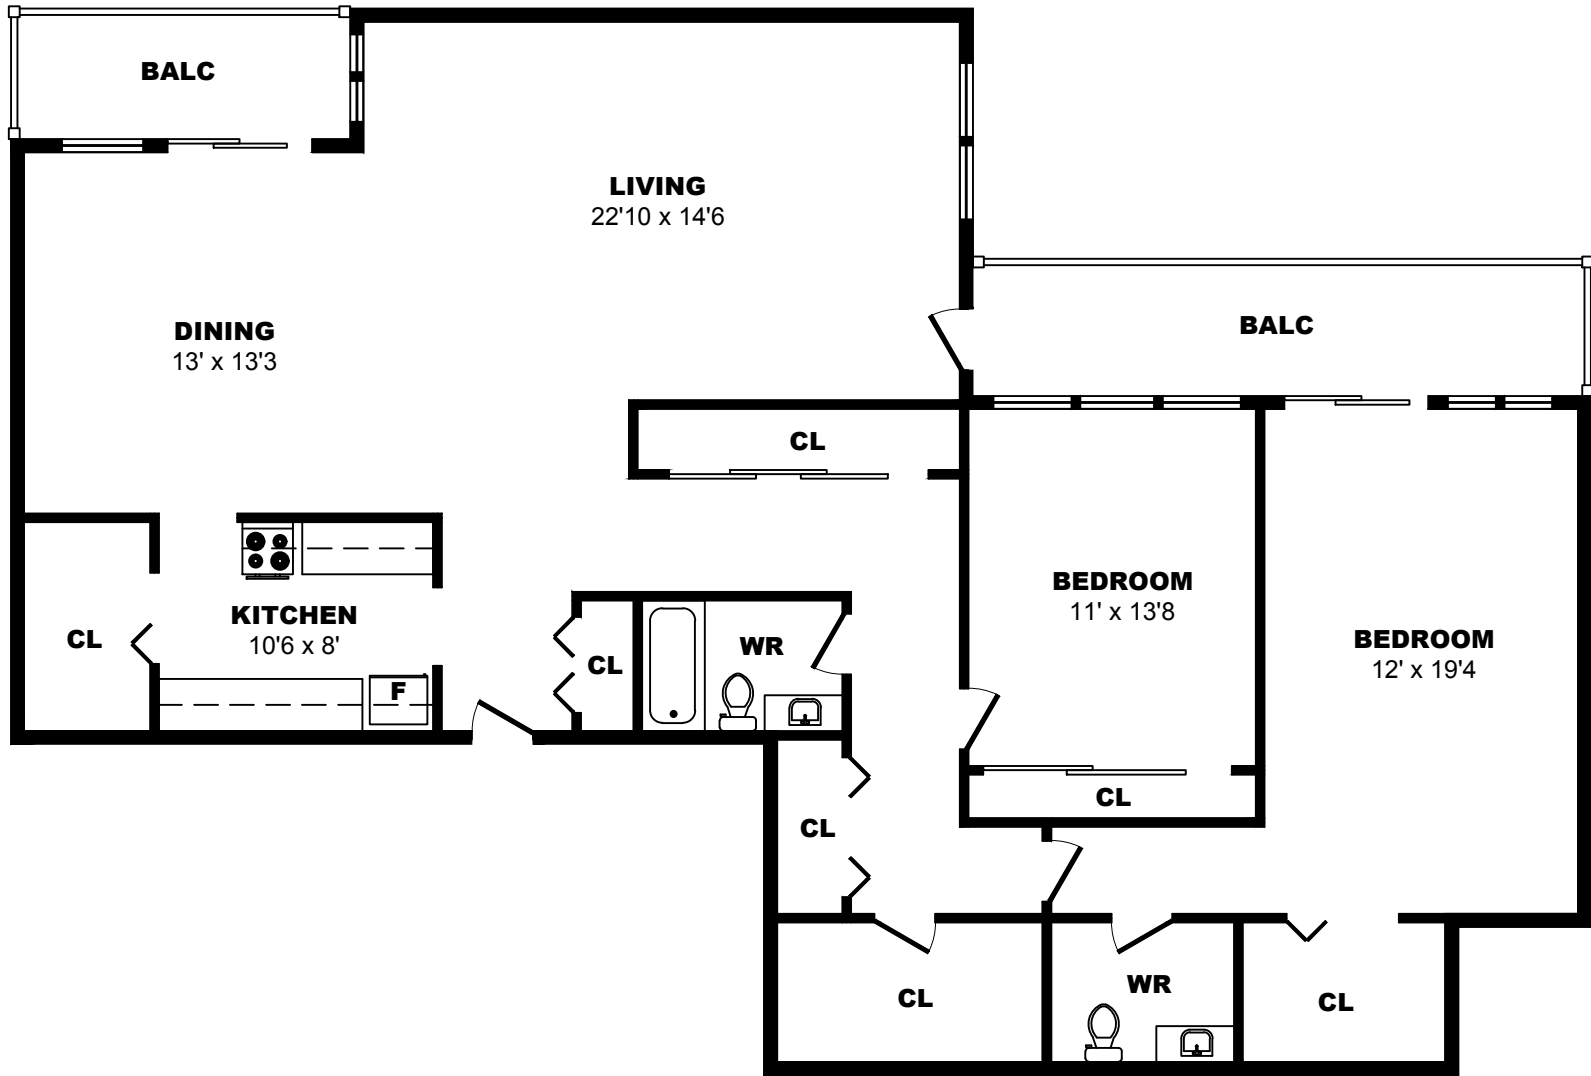

6707 Elbow Dr SW, Calgary - 1 Bdrm B, 550sf

All dimensions are approximate. Sizes and specifications are subject to change without notice E. & O. E.
All illustrations are artist's concept. Actual usable floor space may vary slightly from stated floor area.

6707 Elbow Dr SW, Calgary - 1 Bdrm C, 570sf

All dimensions are approximate. Sizes and specifications are subject to change without notice E. & O. E.
All illustrations are artist's concept. Actual usable floor space may vary slightly from stated floor area.

6707 Elbow Dr SW, Calgary - 1 Bdrm D, 630sf

All dimensions are approximate. Sizes and specifications are subject to change without notice E. & O. E.
All illustrations are artist's concept. Actual usable floor space may vary slightly from stated floor area.

6707 Elbow Dr SW, Calgary - 2 Bdrm A, 1560sf

All dimensions are approximate. Sizes and specifications are subject to change without notice E. & O. E.
 All illustrations are artist's concept. Actual usable floor space may vary slightly from stated floor area.