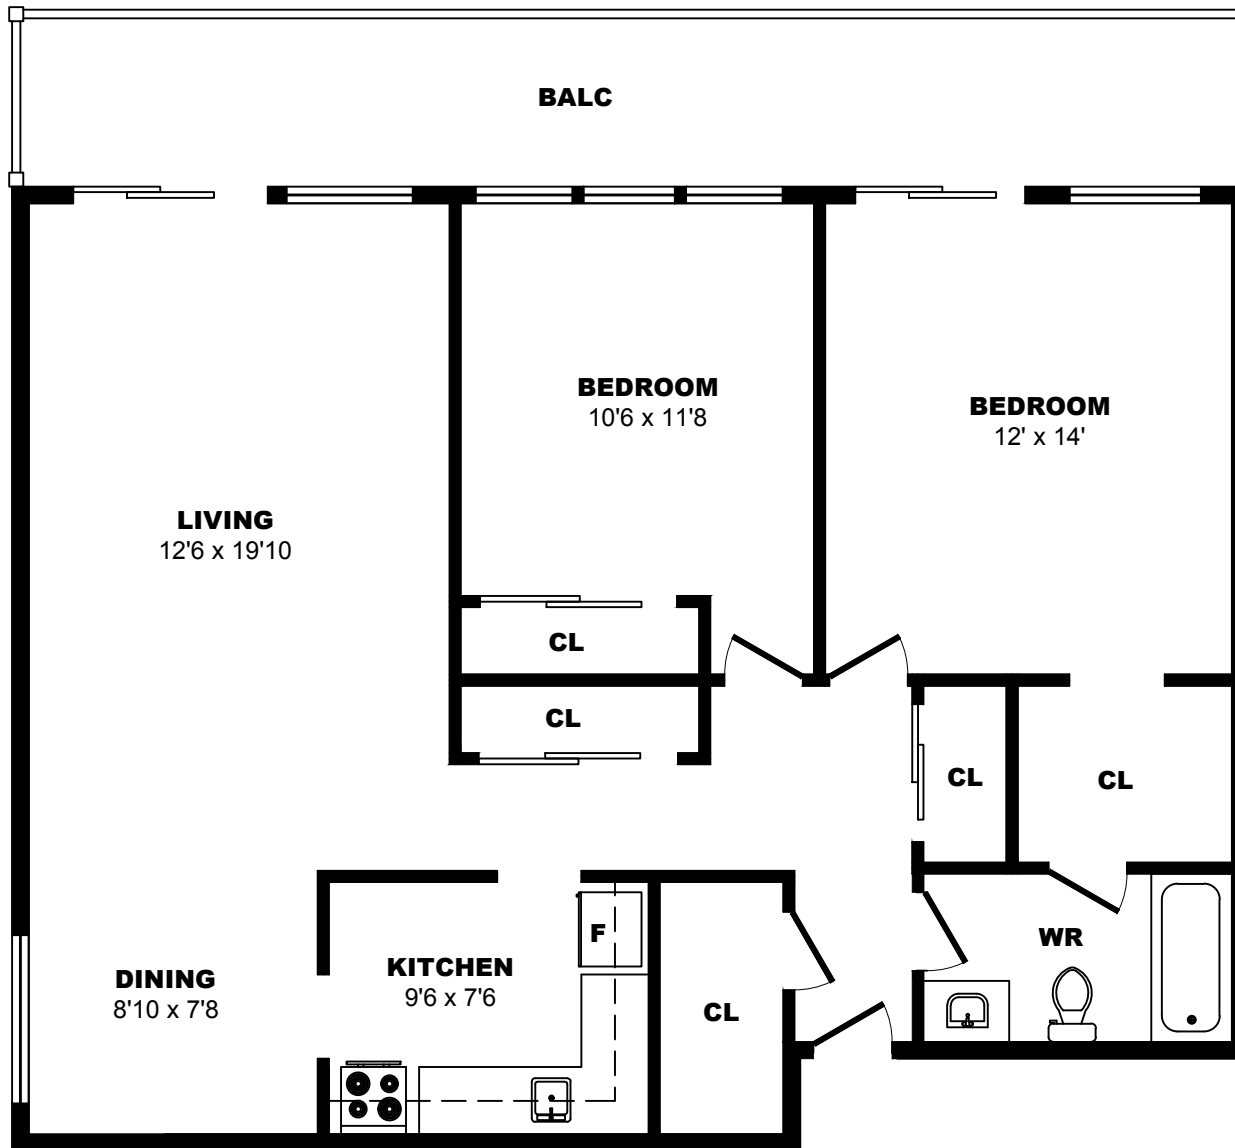

6707 Elbow Dr SW, Calgary - 2 Bdrm 892sf

All dimensions are approximate. Sizes and specifications are subject to change without notice E. & O. E.
All illustrations are artist's concept. Actual usable floor space may vary slightly from stated floor area.

6707 Elbow Dr SW, Calgary - 2 Bdrm 907sf

All dimensions are approximate. Sizes and specifications are subject to change without notice E. & O. E.
All illustrations are artist's concept. Actual usable floor space may vary slightly from stated floor area.

6707 Elbow Dr SW, Calgary - 2 Bdrm A, 1560sf

All dimensions are approximate. Sizes and specifications are subject to change without notice E. & O. E.
 All illustrations are artist's concept. Actual usable floor space may vary slightly from stated floor area.

6707 Elbow Dr SW, Calgary - 2 Bdrm B, 950sf

All dimensions are approximate. Sizes and specifications are subject to change without notice E. & O. E.
All illustrations are artist's concept. Actual usable floor space may vary slightly from stated floor area.