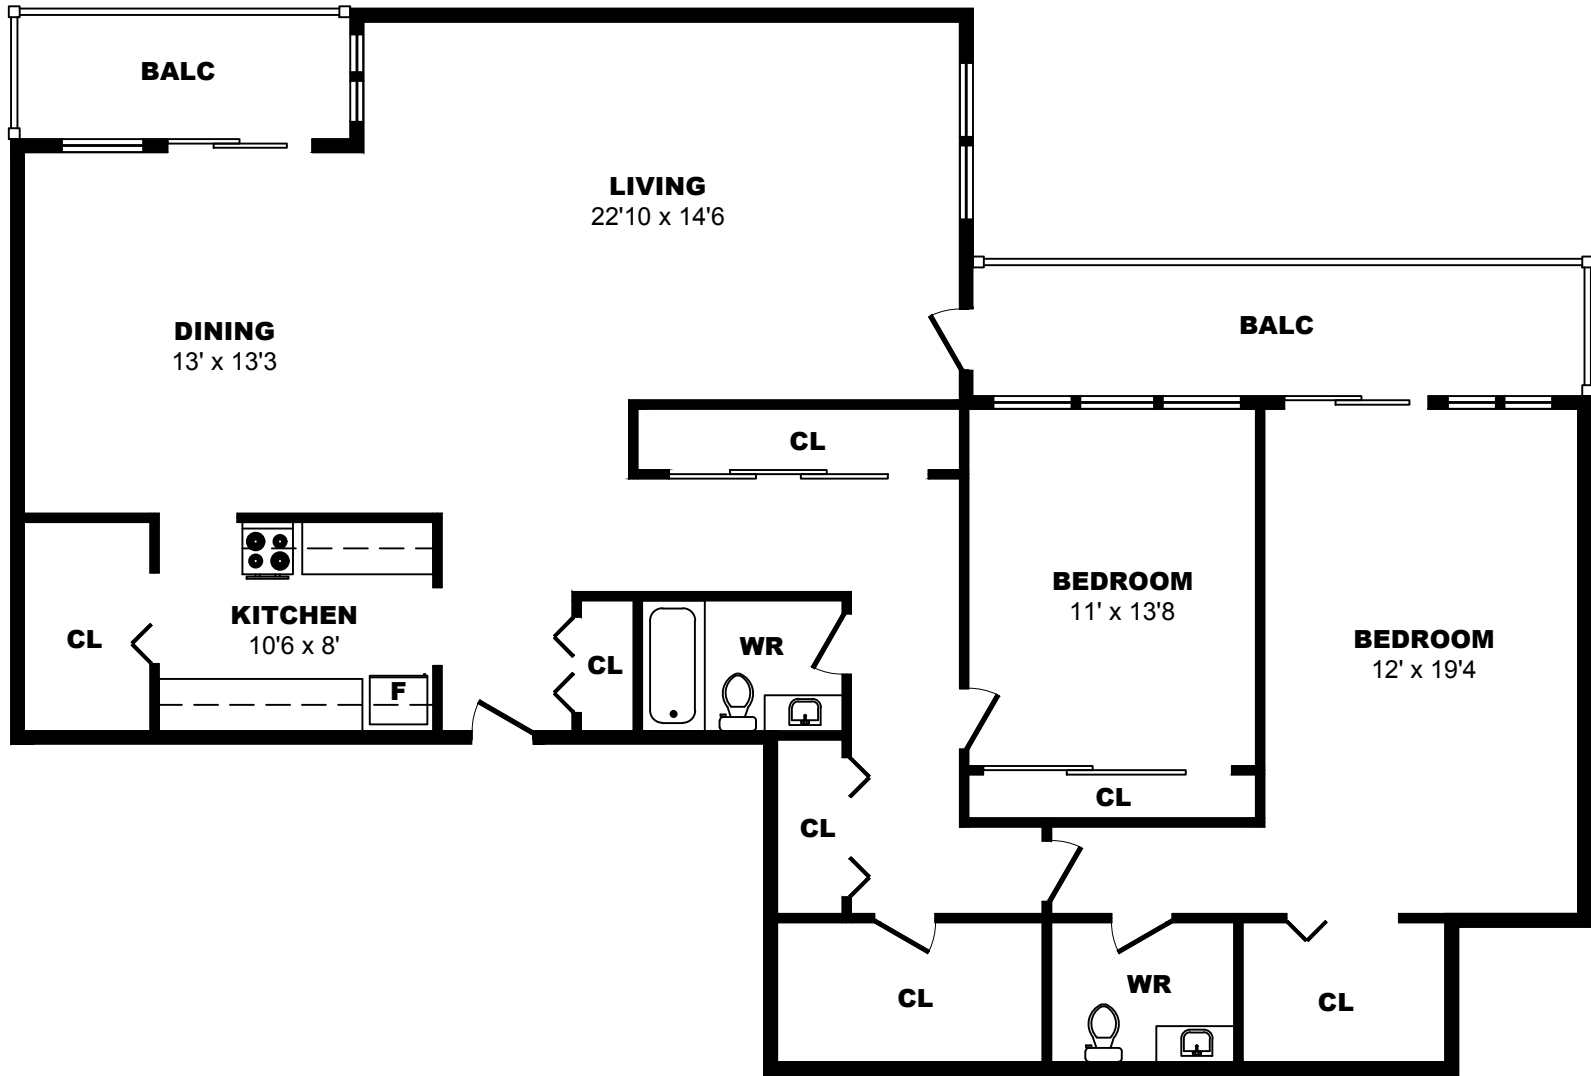

6707 Elbow Dr SW, Calgary - 2 Bdrm 892sf

All dimensions are approximate. Sizes and specifications are subject to change without notice E. & O. E.
All illustrations are artist's concept. Actual usable floor space may vary slightly from stated floor area.

6707 Elbow Dr SW, Calgary - 2 Bdrm 907sf

All dimensions are approximate. Sizes and specifications are subject to change without notice E. & O. E.
All illustrations are artist's concept. Actual usable floor space may vary slightly from stated floor area.

6707 Elbow Dr SW, Calgary - 2 Bdrm A, 1560sf

All dimensions are approximate. Sizes and specifications are subject to change without notice E. & O. E.
 All illustrations are artist's concept. Actual usable floor space may vary slightly from stated floor area.

6707 Elbow Dr SW, Calgary - 2 Bdrm B, 950sf

All dimensions are approximate. Sizes and specifications are subject to change without notice E. & O. E.
All illustrations are artist's concept. Actual usable floor space may vary slightly from stated floor area.