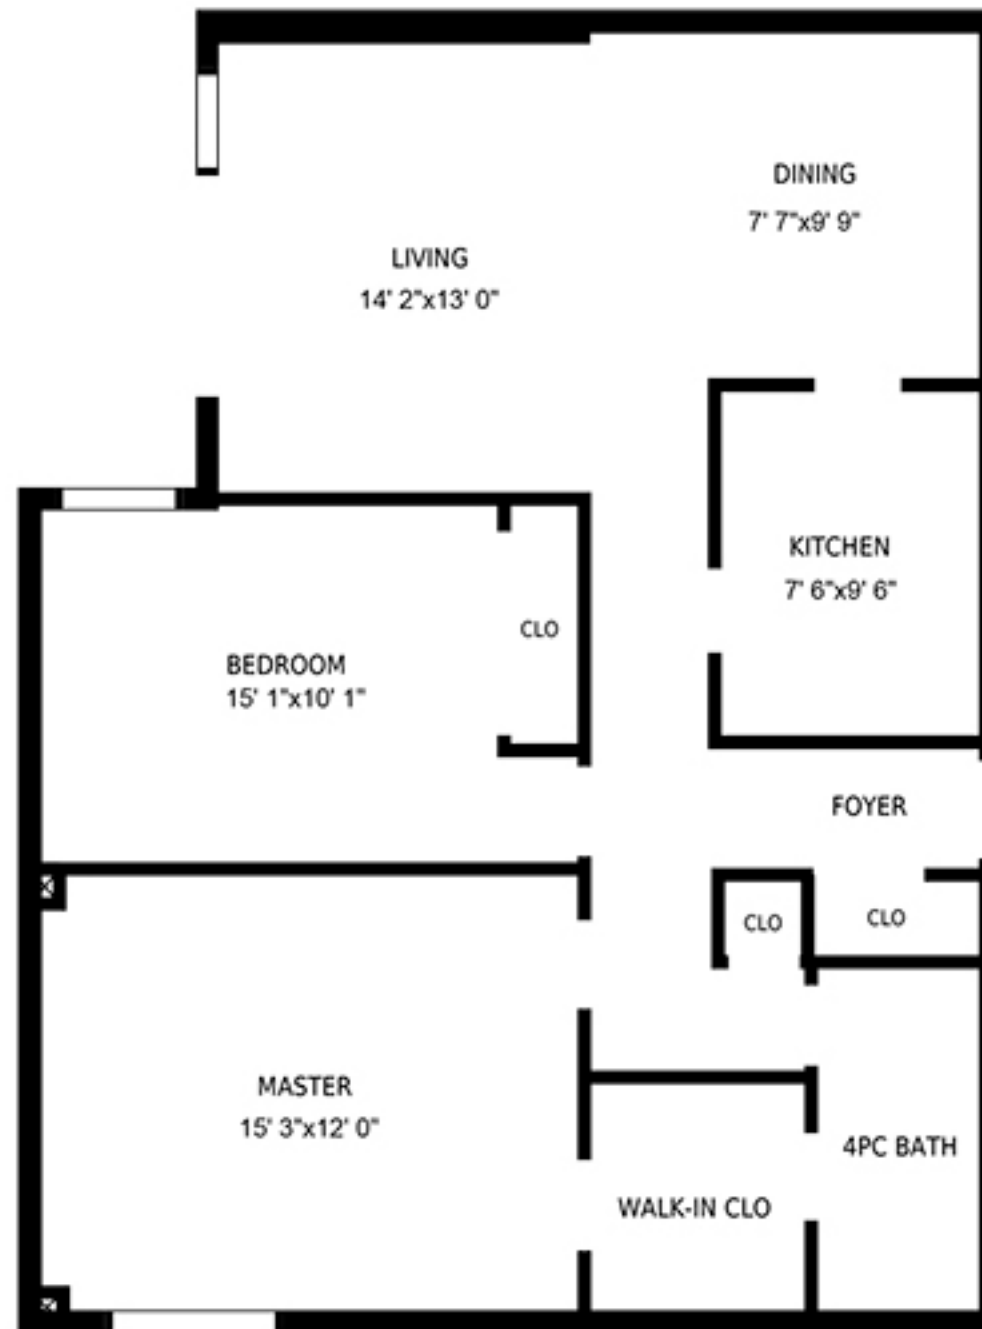

6707 Elbow Dr SW, Calgary - 2 Bdrm 892sf

All dimensions are approximate. Sizes and specifications are subject to change without notice E. & O. E.
All illustrations are artist's concept. Actual usable floor space may vary slightly from stated floor area.

6707 Elbow Dr SW, Calgary - 2 Bdrm 907sf

All dimensions are approximate. Sizes and specifications are subject to change without notice E. & O. E.
All illustrations are artist's concept. Actual usable floor space may vary slightly from stated floor area.

6707 Elbow Dr SW, Calgary - 2 Bdrm A, 1560sf

All dimensions are approximate. Sizes and specifications are subject to change without notice E. & O. E.
 All illustrations are artist's concept. Actual usable floor space may vary slightly from stated floor area.

6707 Elbow Dr SW, Calgary - 2 Bdrm B, 950sf

All dimensions are approximate. Sizes and specifications are subject to change without notice E. & O. E.
All illustrations are artist's concept. Actual usable floor space may vary slightly from stated floor area.