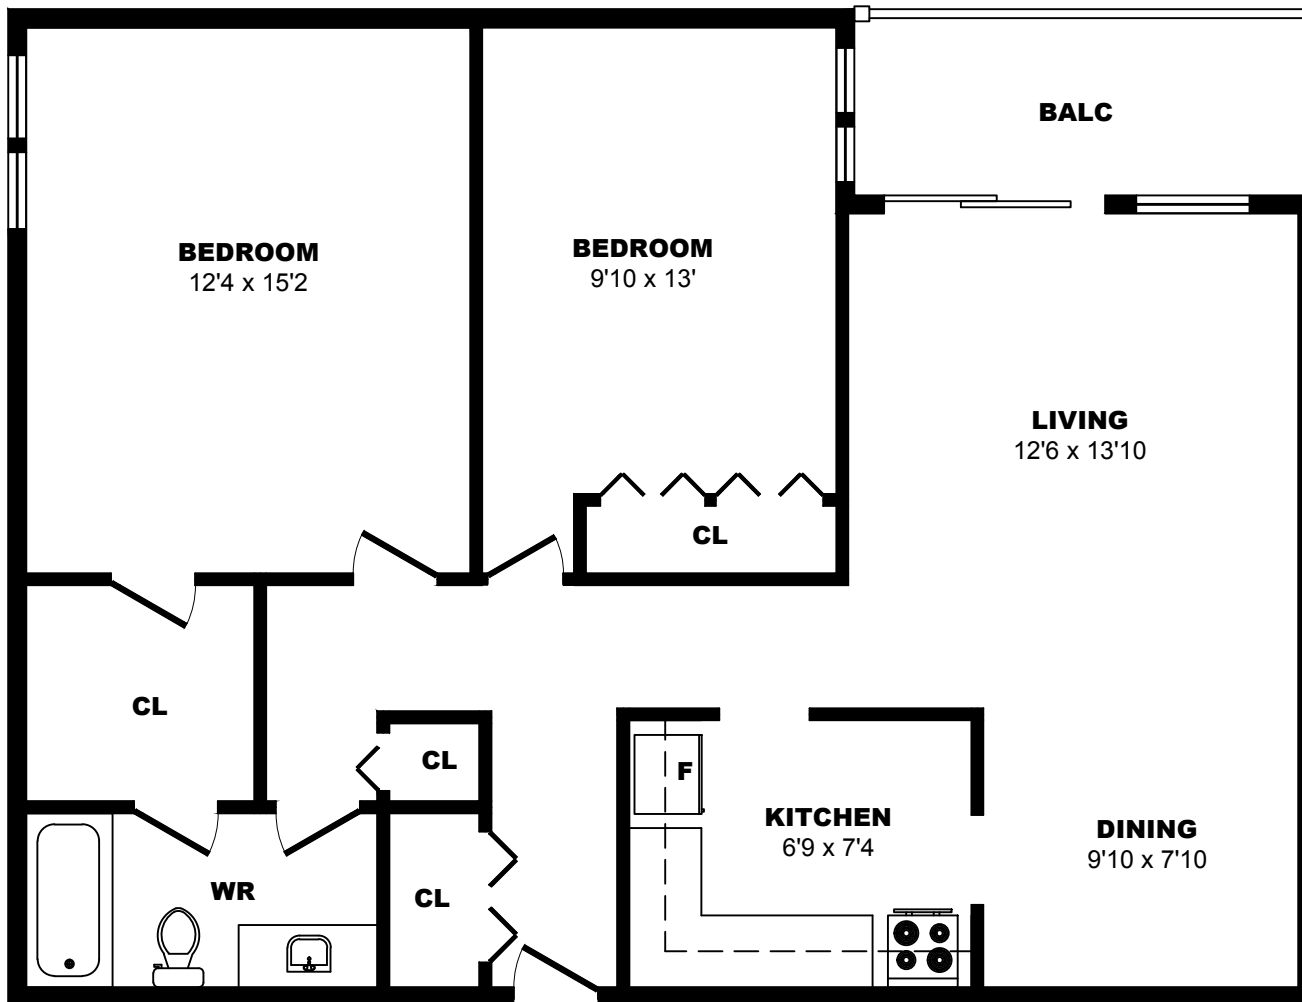

6707 Elbow Dr SW, Calgary - 2 Bdrm 907sf

All dimensions are approximate. Sizes and specifications are subject to change without notice E. & O. E.
All illustrations are artist's concept. Actual usable floor space may vary slightly from stated floor area.

6707 Elbow Dr SW, Calgary - 2 Bdrm A, 1560sf

All dimensions are approximate. Sizes and specifications are subject to change without notice E. & O. E.
 All illustrations are artist's concept. Actual usable floor space may vary slightly from stated floor area.

6707 Elbow Dr SW, Calgary - 2 Bdrm B, 950sf

All dimensions are approximate. Sizes and specifications are subject to change without notice E. & O. E.
All illustrations are artist's concept. Actual usable floor space may vary slightly from stated floor area.

6707 Elbow Dr SW, Calgary - 2 Bdrm C, 880sf

All dimensions are approximate. Sizes and specifications are subject to change without notice E. & O. E.
All illustrations are artist's concept. Actual usable floor space may vary slightly from stated floor area.