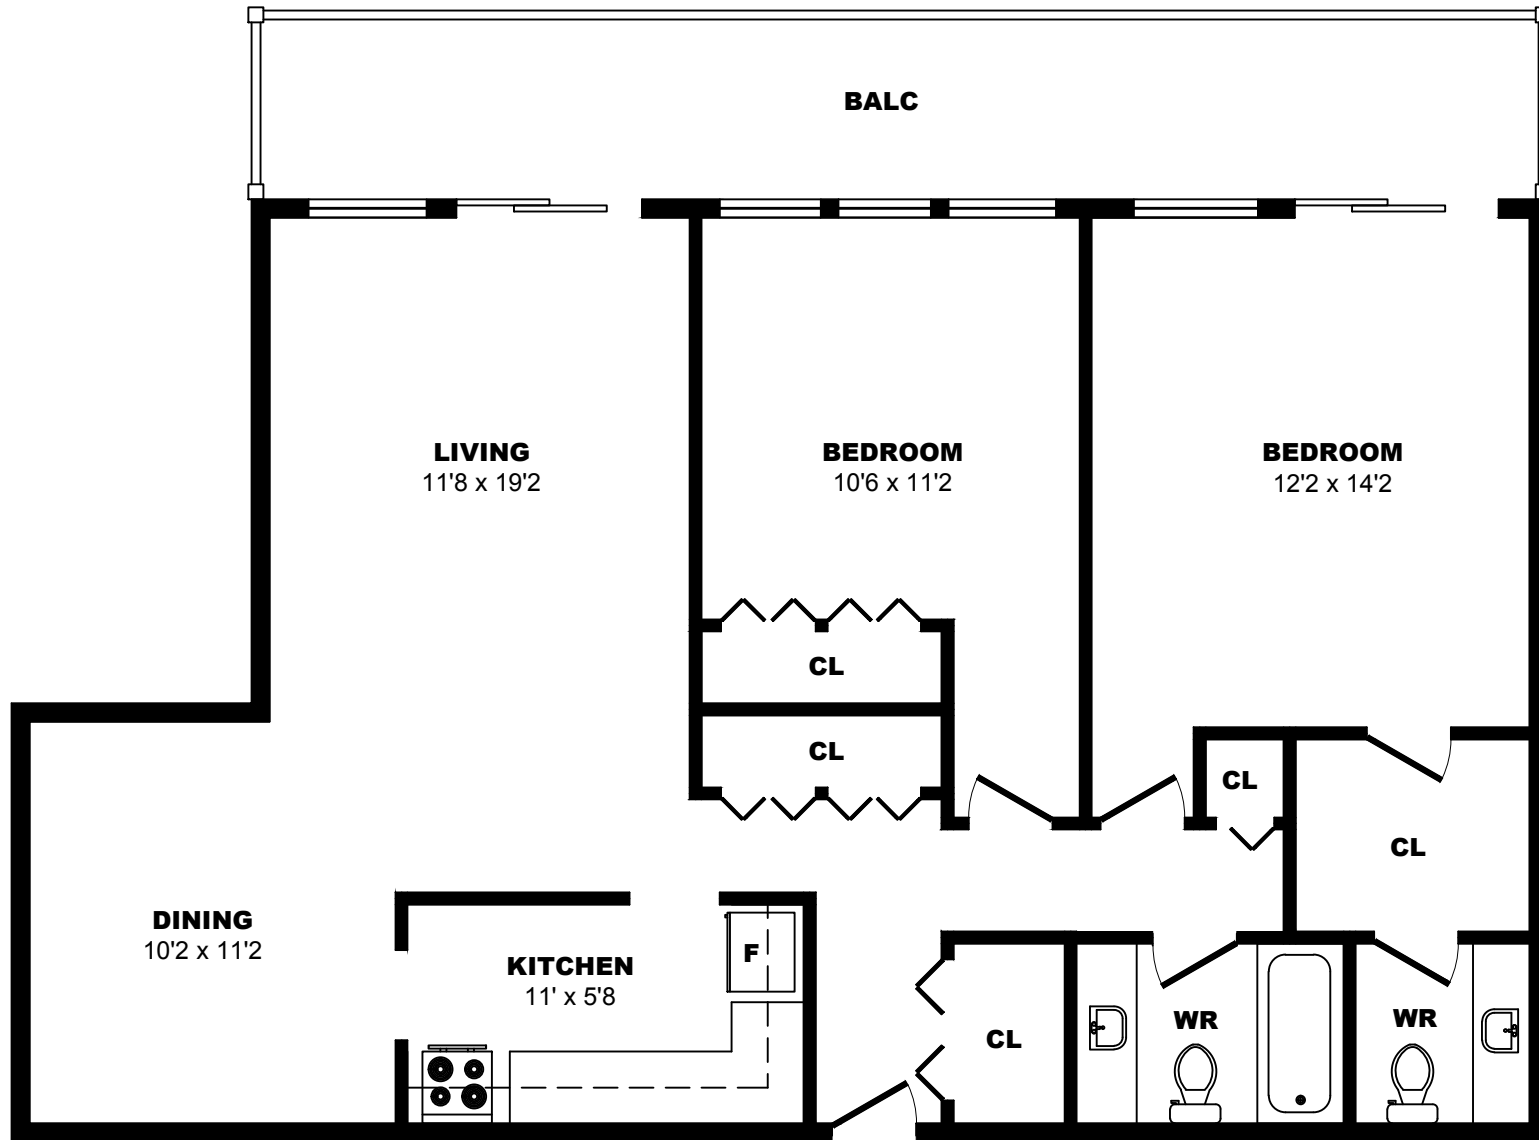

6707 Elbow Dr SW, Calgary - 2 Bdrm A, 1560sf

All dimensions are approximate. Sizes and specifications are subject to change without notice E. & O. E.
 All illustrations are artist's concept. Actual usable floor space may vary slightly from stated floor area.

6707 Elbow Dr SW, Calgary - 2 Bdrm B, 950sf

All dimensions are approximate. Sizes and specifications are subject to change without notice E. & O. E.
All illustrations are artist's concept. Actual usable floor space may vary slightly from stated floor area.

6707 Elbow Dr SW, Calgary - 2 Bdrm C, 880sf

All dimensions are approximate. Sizes and specifications are subject to change without notice E. & O. E.
All illustrations are artist's concept. Actual usable floor space may vary slightly from stated floor area.

6707 Elbow Dr SW, Calgary - 2 Bdrm D, 960sf

All dimensions are approximate. Sizes and specifications are subject to change without notice E. & O. E.
 All illustrations are artist's concept. Actual usable floor space may vary slightly from stated floor area.