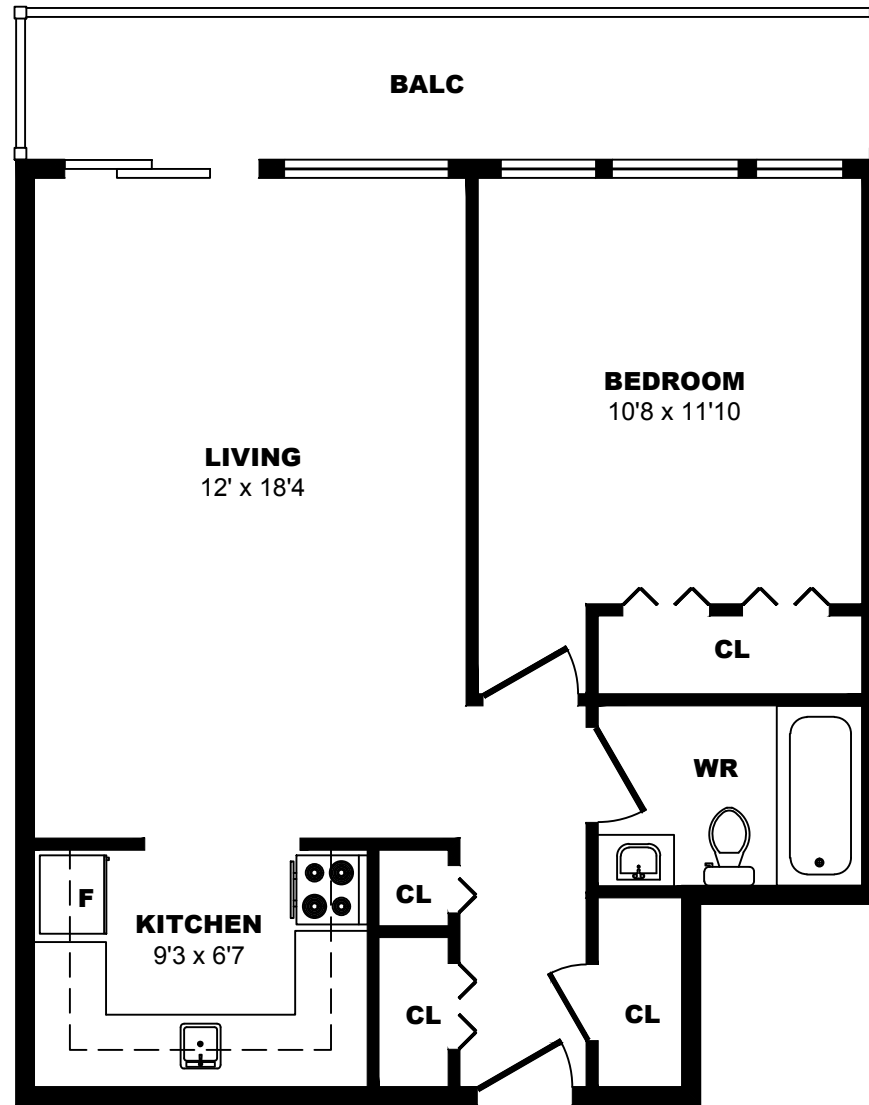

6707 Elbow Dr SW, Calgary - 1 Bdrm 585sf

All dimensions are approximate. Sizes and specifications are subject to change without notice E. & O. E.
All illustrations are artist's concept. Actual usable floor space may vary slightly from stated floor area.

6707 Elbow Dr SW, Calgary - 1 Bdrm 591sf

All dimensions are approximate. Sizes and specifications are subject to change without notice E. & O. E.
All illustrations are artist's concept. Actual usable floor space may vary slightly from stated floor area.

6707 Elbow Dr SW, Calgary - 1 Bdrm A, 1120sf

All dimensions are approximate. Sizes and specifications are subject to change without notice E. & O. E.
All illustrations are artist's concept. Actual usable floor space may vary slightly from stated floor area.

6707 Elbow Dr SW, Calgary - 1 Bdrm B, 550sf

All dimensions are approximate. Sizes and specifications are subject to change without notice E. & O. E.
All illustrations are artist's concept. Actual usable floor space may vary slightly from stated floor area.