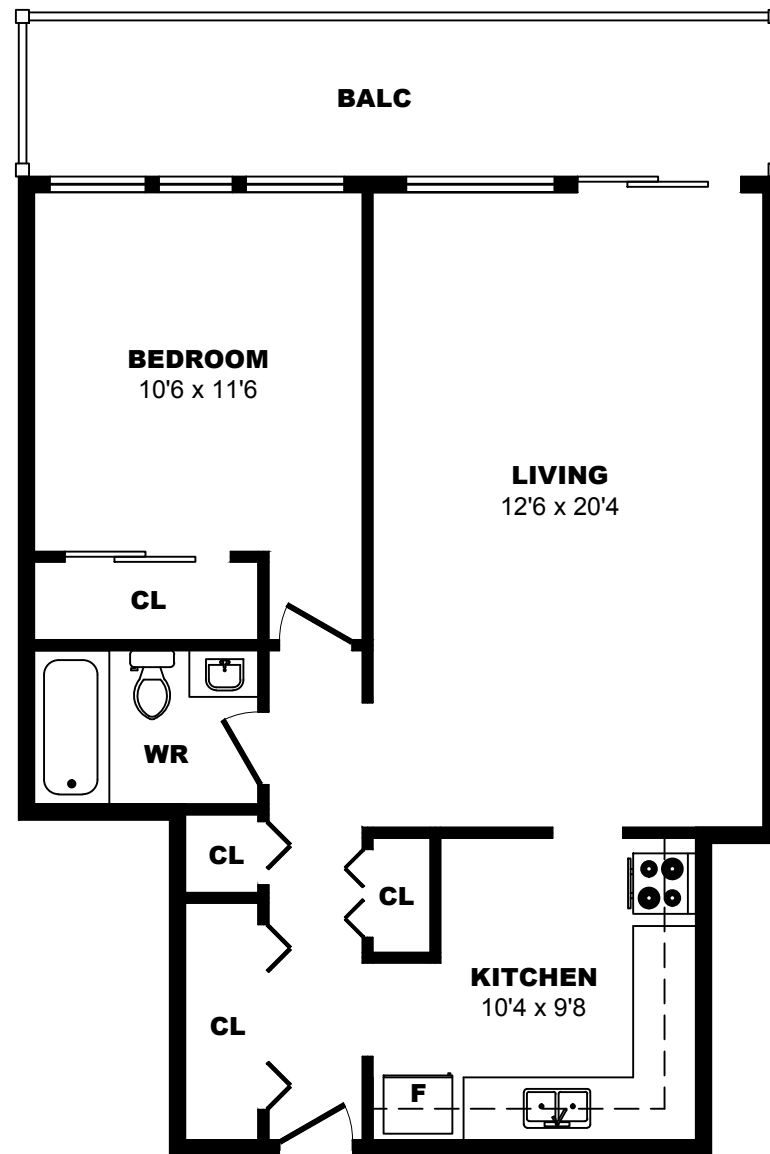

6707 Elbow Dr SW, Calgary - 1 Bdrm A, 1120sf

All dimensions are approximate. Sizes and specifications are subject to change without notice E. & O. E.
All illustrations are artist's concept. Actual usable floor space may vary slightly from stated floor area.

6707 Elbow Dr SW, Calgary - 1 Bdrm B, 550sf

All dimensions are approximate. Sizes and specifications are subject to change without notice E. & O. E.
All illustrations are artist's concept. Actual usable floor space may vary slightly from stated floor area.

6707 Elbow Dr SW, Calgary - 1 Bdrm C, 570sf

All dimensions are approximate. Sizes and specifications are subject to change without notice E. & O. E.
 All illustrations are artist's concept. Actual usable floor space may vary slightly from stated floor area.

6707 Elbow Dr SW, Calgary - 1 Bdrm D, 630sf

All dimensions are approximate. Sizes and specifications are subject to change without notice E. & O. E.
All illustrations are artist's concept. Actual usable floor space may vary slightly from stated floor area.