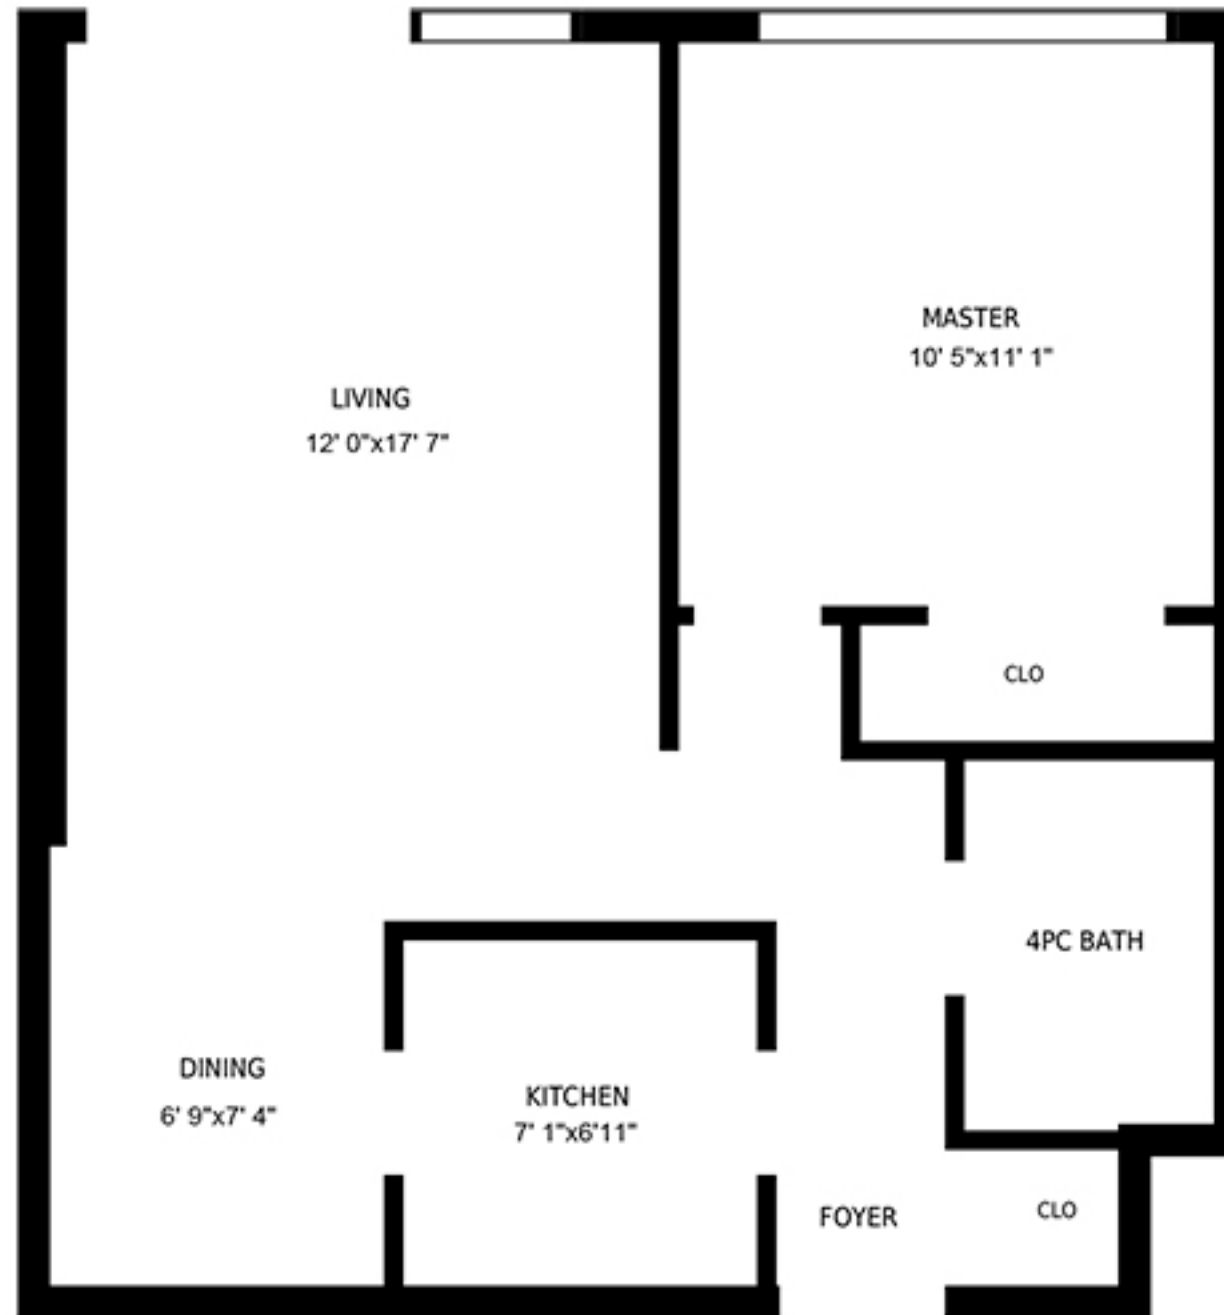

6707 Elbow Dr SW, Calgary - 1 Bdrm 580sf

All dimensions are approximate. Sizes and specifications are subject to change without notice E. & O. E.
All illustrations are artist's concept. Actual usable floor space may vary slightly from stated floor area.

6707 Elbow Dr SW, Calgary - 1 Bdrm 585sf

All dimensions are approximate. Sizes and specifications are subject to change without notice E. & O. E.
All illustrations are artist's concept. Actual usable floor space may vary slightly from stated floor area.