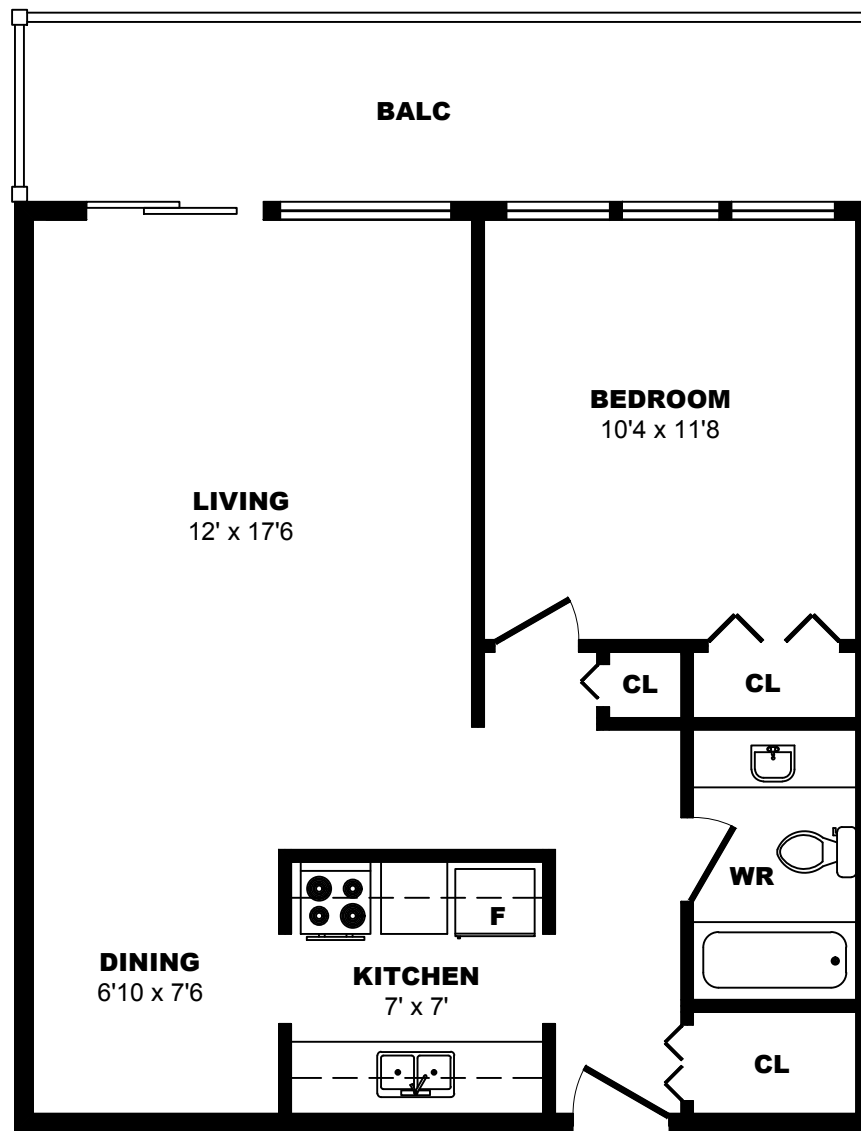

6707 Elbow Dr SW, Calgary - 1 Bdrm 591sf

All dimensions are approximate. Sizes and specifications are subject to change without notice E. & O. E.
All illustrations are artist's concept. Actual usable floor space may vary slightly from stated floor area.

6707 Elbow Dr SW, Calgary - 1 Bdrm A, 1120sf

All dimensions are approximate. Sizes and specifications are subject to change without notice E. & O. E.
All illustrations are artist's concept. Actual usable floor space may vary slightly from stated floor area.

6707 Elbow Dr SW, Calgary - 1 Bdrm B, 550sf

All dimensions are approximate. Sizes and specifications are subject to change without notice E. & O. E.
All illustrations are artist's concept. Actual usable floor space may vary slightly from stated floor area.

6707 Elbow Dr SW, Calgary - 1 Bdrm C, 570sf

All dimensions are approximate. Sizes and specifications are subject to change without notice E. & O. E.
 All illustrations are artist's concept. Actual usable floor space may vary slightly from stated floor area.