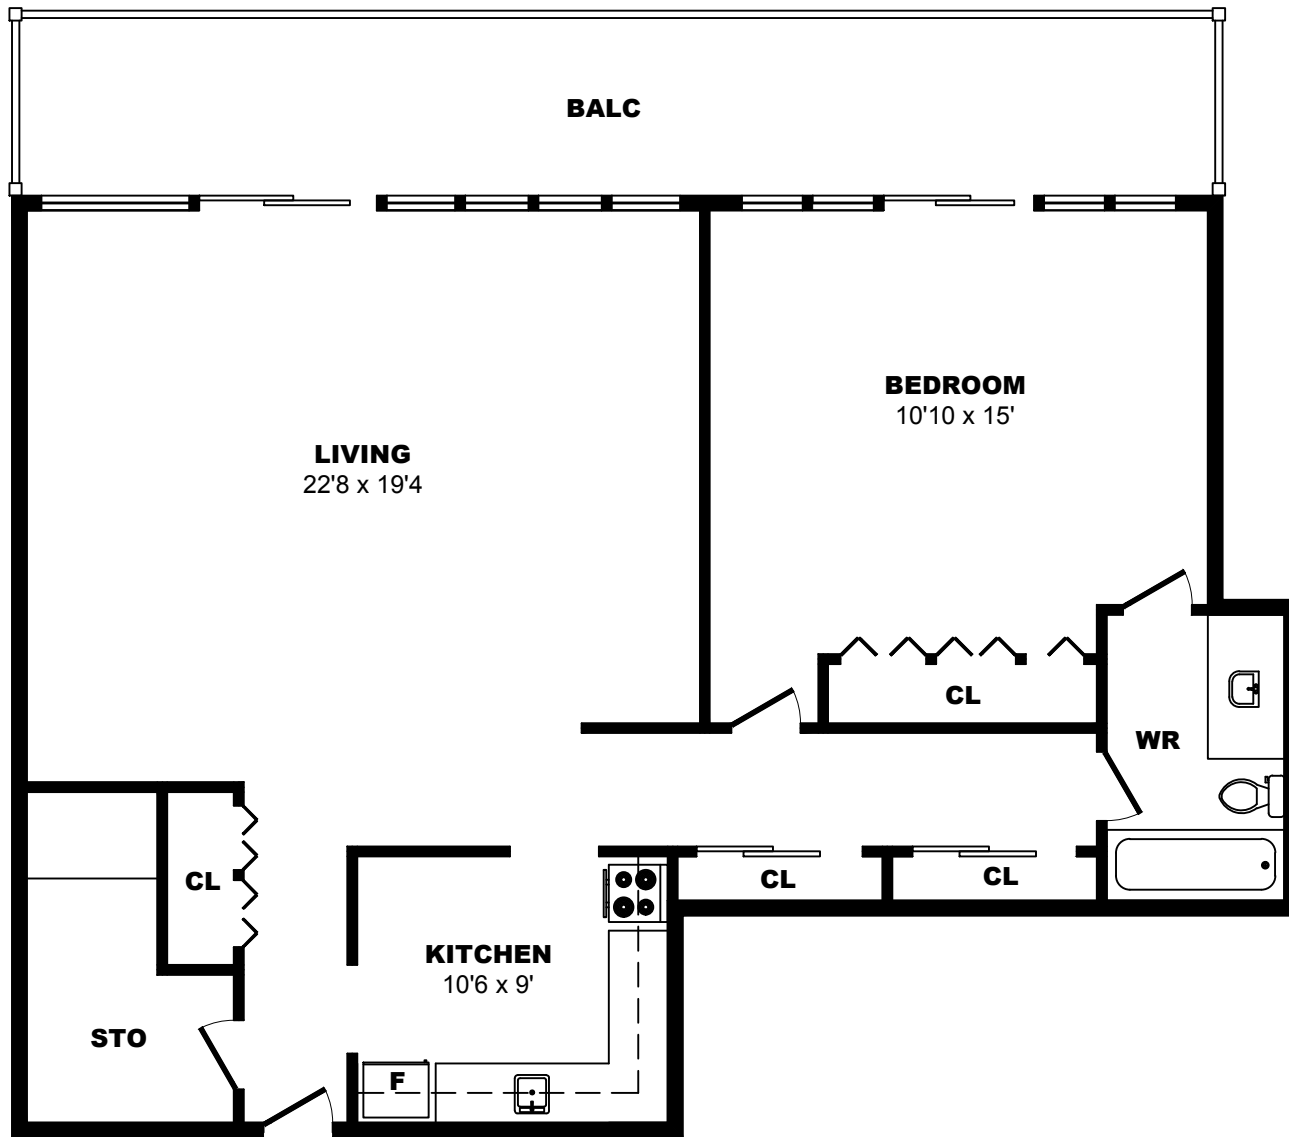

6707 Elbow Dr SW, Calgary - 1 Bdrm 580sf

All dimensions are approximate. Sizes and specifications are subject to change without notice E. & O. E.
All illustrations are artist's concept. Actual usable floor space may vary slightly from stated floor area.

6707 Elbow Dr SW, Calgary - 1 Bdrm 585sf

All dimensions are approximate. Sizes and specifications are subject to change without notice E. & O. E.
All illustrations are artist's concept. Actual usable floor space may vary slightly from stated floor area.

6707 Elbow Dr SW, Calgary - 1 Bdrm 591sf

All dimensions are approximate. Sizes and specifications are subject to change without notice E. & O. E.
All illustrations are artist's concept. Actual usable floor space may vary slightly from stated floor area.

6707 Elbow Dr SW, Calgary - 1 Bdrm A, 1120sf

All dimensions are approximate. Sizes and specifications are subject to change without notice E. & O. E.
All illustrations are artist's concept. Actual usable floor space may vary slightly from stated floor area.