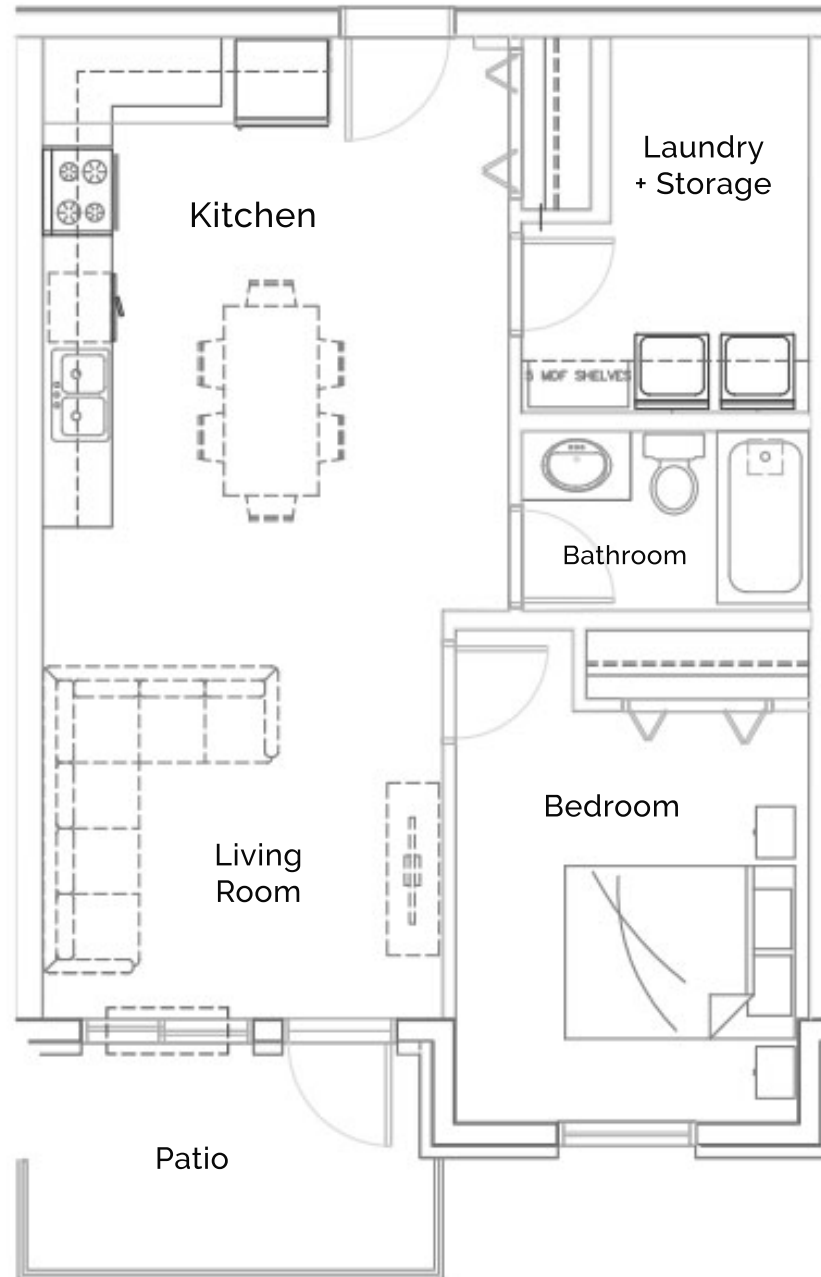

Infiniti on 105

11711 105 Ave NW,
Edmonton, AB

Suite Type 3 - 1 Bedroom 706 SQ. FT - main floor

All dimensions are approximate. Sizes and specifications are subject to change without notice. E & O.E.
All illustrations are artist's concept. Actual usable floor space may vary slightly from stated floor area.

Infiniti on 105

11711 105 Ave NW,
Edmonton, AB

Suite Type A - 1 Bedroom 715 SQ. FT - 2nd - 6th floors

All dimensions are approximate. Sizes and specifications are subject to change without notice. E & O.E.
All illustrations are artist's concept. Actual usable floor space may vary slightly from stated floor area.