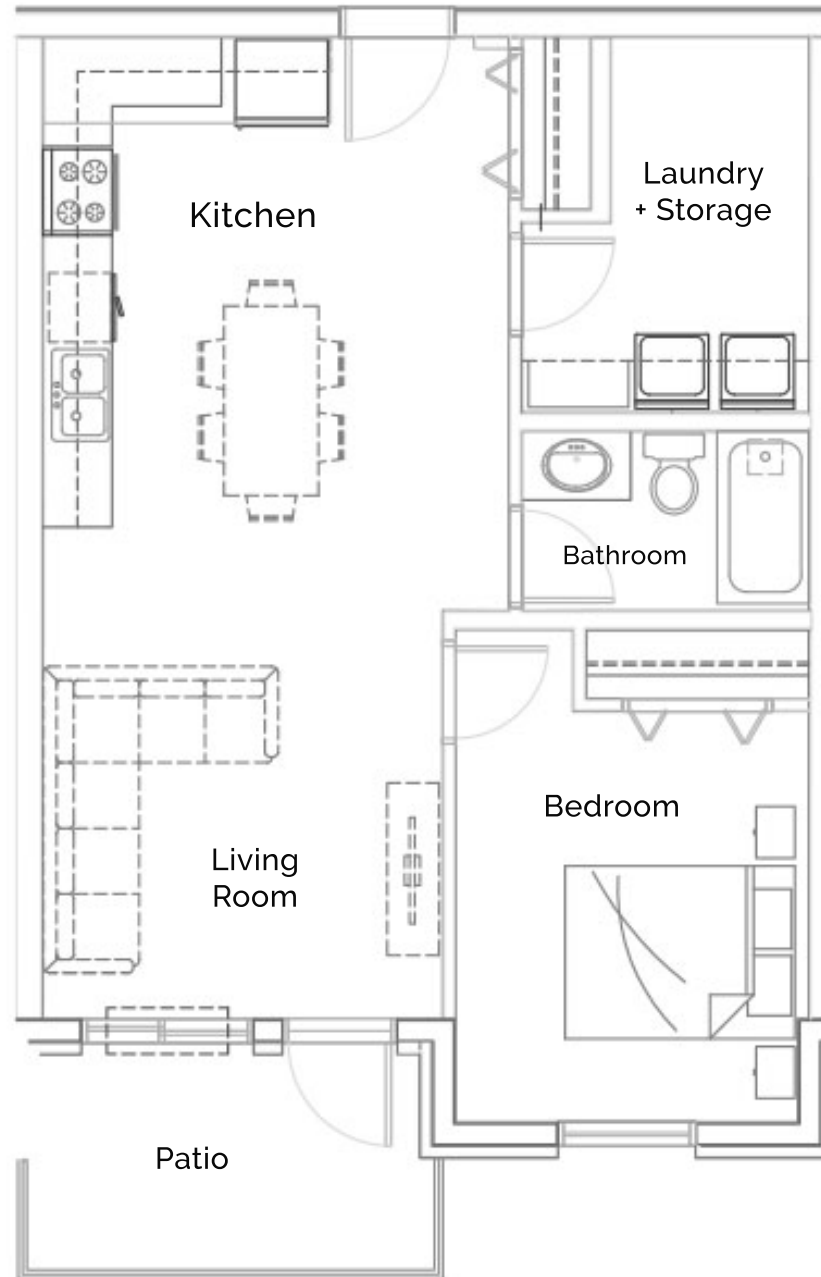

Infiniti on 105

11711 105 Ave NW,
Edmonton, AB

Suite Type 3 - 1 Bedroom 706 SQ. FT - main floor

All dimensions are approximate. Sizes and specifications are subject to change without notice. E & O.E.
All illustrations are artist's concept. Actual usable floor space may vary slightly from stated floor area.

Infiniti on 105

11711 105 Ave NW,
Edmonton, AB

Suite Type A - 1 Bedroom 715 SQ. FT - 2nd - 6th floors

All dimensions are approximate. Sizes and specifications are subject to change without notice. E & O.E.
All illustrations are artist's concept. Actual usable floor space may vary slightly from stated floor area.

Infiniti on 105

11711 105 Ave NW,
Edmonton, AB

Suite Type B - 1 Bedroom 715 SQ. FT - 2nd - 6th floors

All dimensions are approximate. Sizes and specifications are subject to change without notice. E & O.E.
All illustrations are artist's concept. Actual usable floor space may vary slightly from stated floor area.