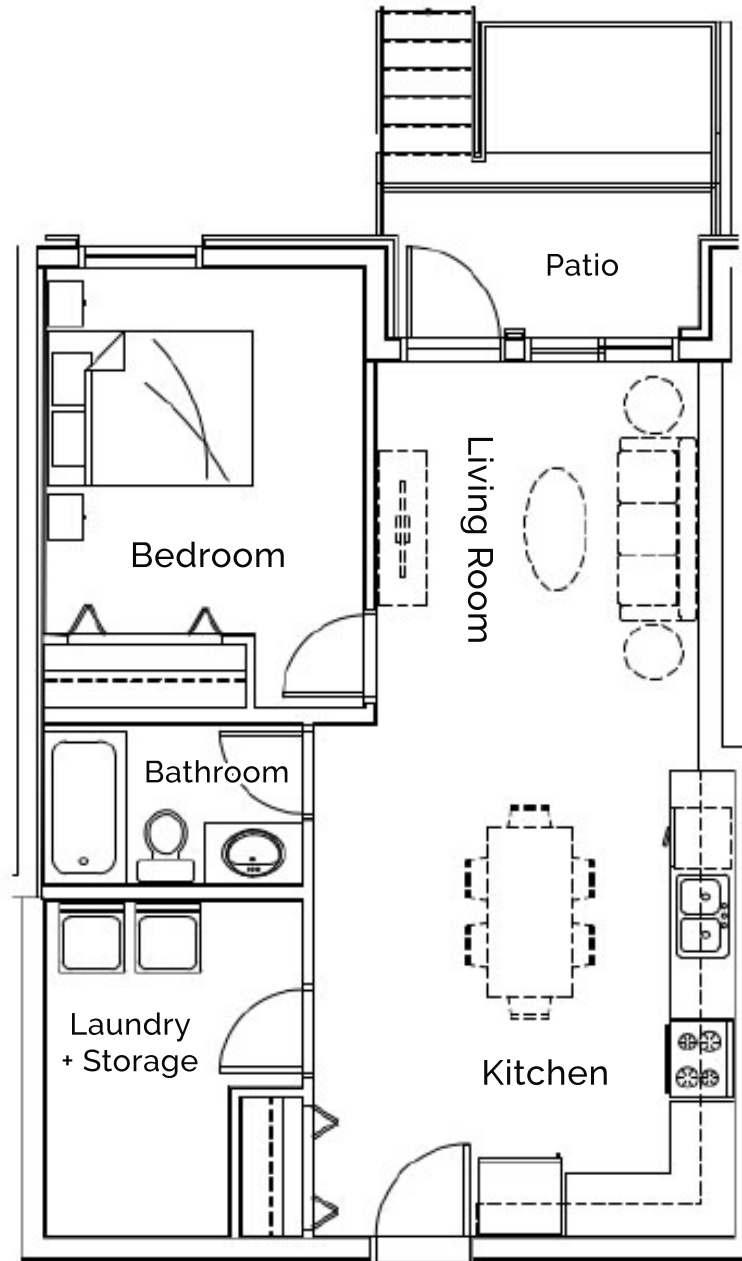

Infiniti on 105

11711 105 Ave NW,
Edmonton, AB

Suite Type 1 - 1 Bedroom 715 SQ. FT - main floor

All dimensions are approximate. Sizes and specifications are subject to change without notice. E & O.E.
All illustrations are artist's concept. Actual usable floor space may vary slightly from stated floor area.

Infiniti on 105

11711 105 Ave NW,
Edmonton, AB

Suite Type 2 - 1 Bedroom 715 SQ. FT- main floor

All dimensions are approximate. Sizes and specifications are subject to change without notice. E & O.E.
All illustrations are artist's concept. Actual usable floor space may vary slightly from stated floor area.

Infiniti on 105

11711 105 Ave NW,
Edmonton, AB

Suite Type 5 - 1 Bedroom 817 SQ. FT - main floor

All dimensions are approximate. Sizes and specifications are subject to change without notice. E & O.E.
All illustrations are artist's concept. Actual usable floor space may vary slightly from stated floor area.

Infiniti on 105

11711 105 Ave NW,
Edmonton, AB

Suite Type 3 - 1 Bedroom 706 SQ. FT - main floor

All dimensions are approximate. Sizes and specifications are subject to change without notice. E & O.E.
All illustrations are artist's concept. Actual usable floor space may vary slightly from stated floor area.