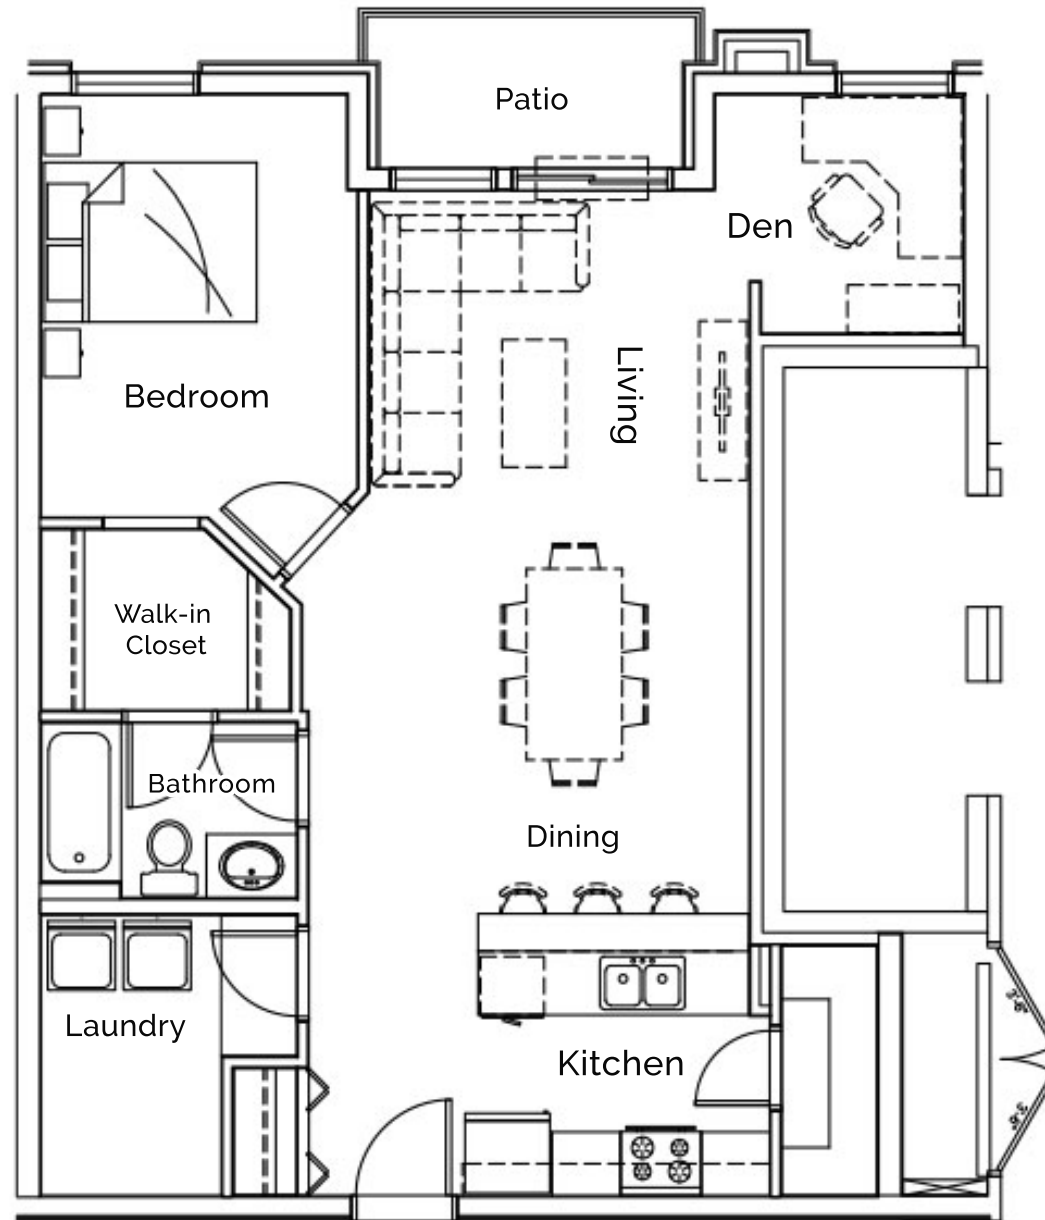

Suite Type K1 - 1 Bedroom + Den 881 SQ. FT - 6th floor

Infiniti on 105

11711 105 Ave NW,
Edmonton, AB

Suite Type K - 1 Bedroom + Den 881 SQ. FT - 2nd - 6th floors

All dimensions are approximate. Sizes and specifications are subject to change without notice. E & O.E.
All illustrations are artist's concept. Actual usable floor space may vary slightly from stated floor area.