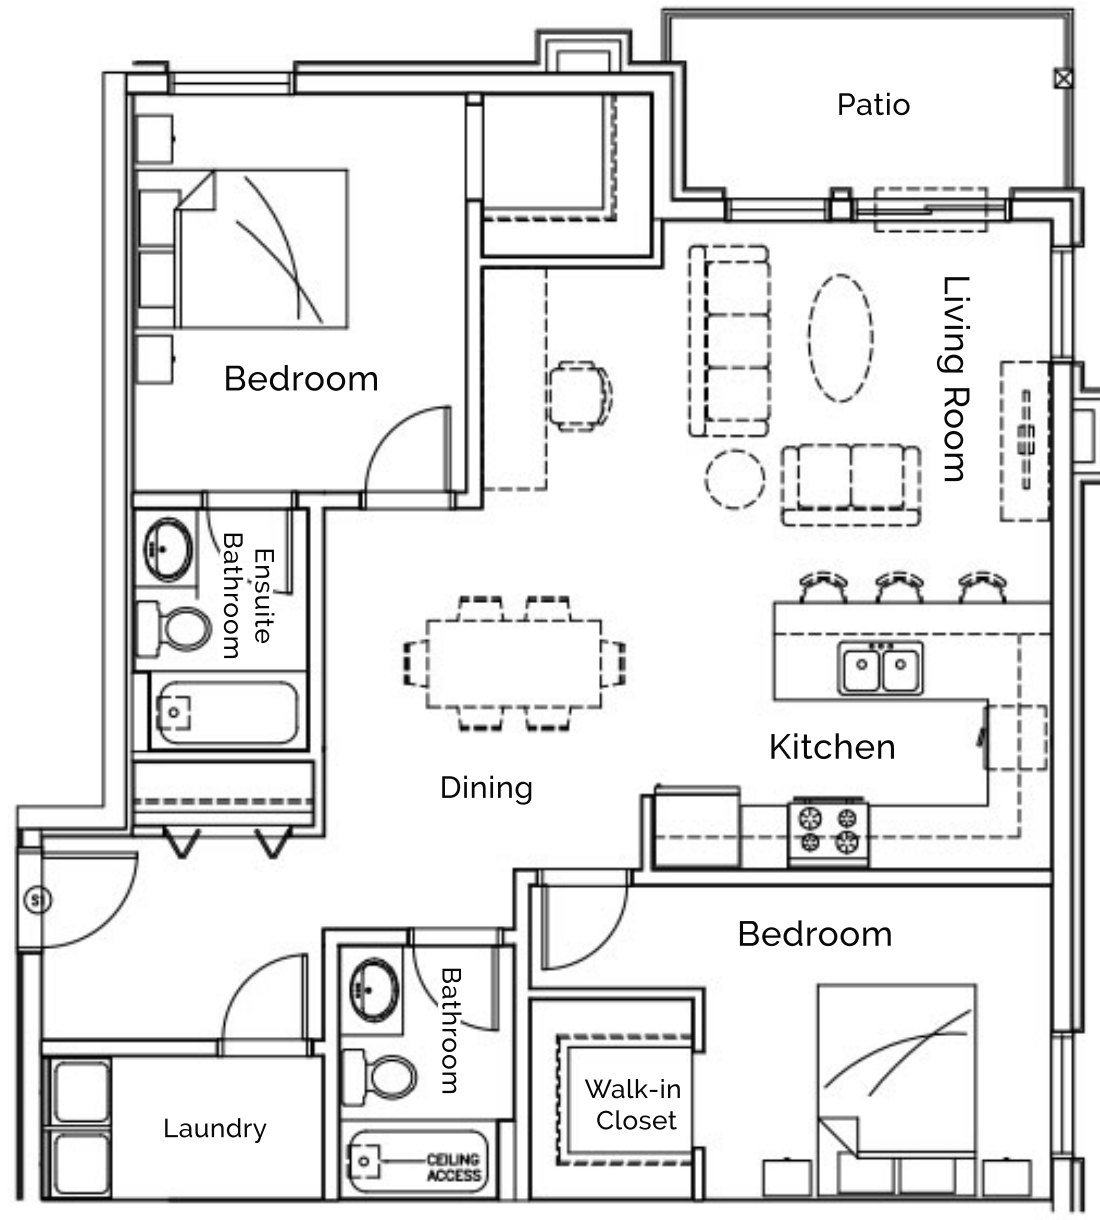

Suite Type F - 2 Bedroom + Ensuite 988 SQ. FT - 2nd - 6th floors

Infiniti on 105

11711 105 Ave NW,
Edmonton, AB

Suite Type G - 2 Bedroom, 2 Bathroom 1,066 SQ. FT - 2nd - 6th floors

All dimensions are approximate. Sizes and specifications are subject to change without notice. E & O.E.
All illustrations are artist's concept. Actual usable floor space may vary slightly from stated floor area.