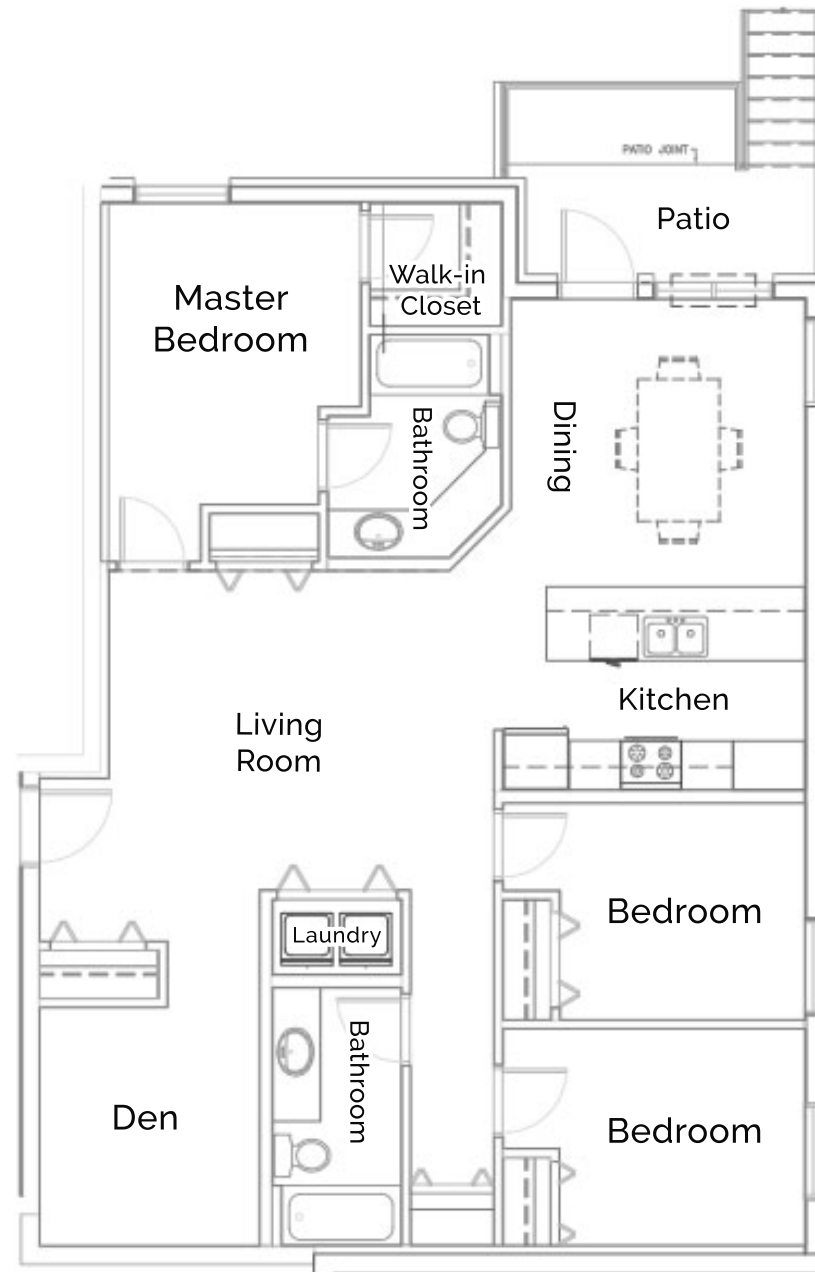

Infiniti on 105

11711 105 Ave NW,
Edmonton, AB

Suite Type L - 2 Bedroom + 2 Bathroom 934 SQ. FT - 2nd - 6th floors

All dimensions are approximate. Sizes and specifications are subject to change without notice. E & O.E.
All illustrations are artist's concept. Actual usable floor space may vary slightly from stated floor area.

Infiniti on 105

11711 105 Ave NW,
Edmonton, AB

Suite Type 7 - 3 Bedroom, 2 Bathroom + Den 1,355 SQ. FT - main floor

All dimensions are approximate. Sizes and specifications are subject to change without notice. E & O.E.
All illustrations are artist's concept. Actual usable floor space may vary slightly from stated floor area.