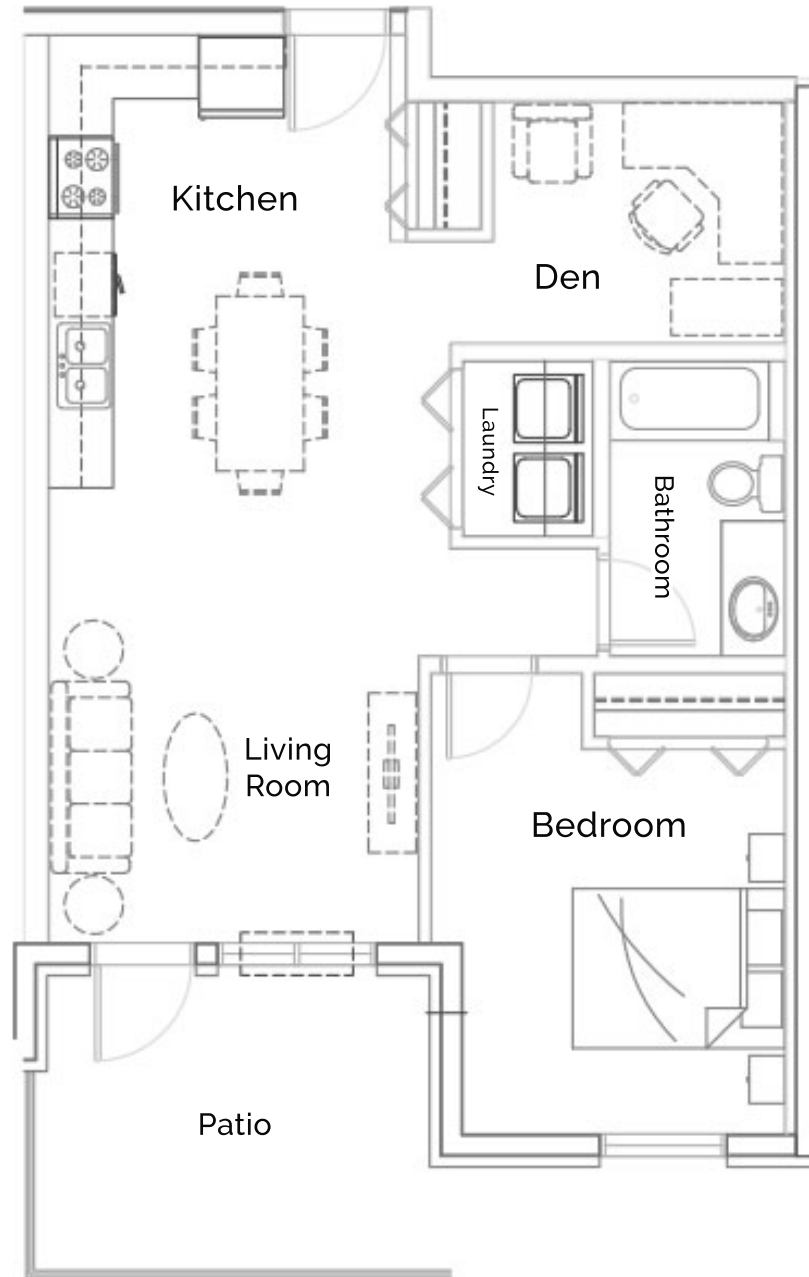

Suite Type 6 - 1 Bedroom + Den 763 SQ. FT - main floor

Infiniti on 105

11711 105 Ave NW,
Edmonton, AB

All dimensions are approximate. Sizes and specifications are subject to change without notice. E & O.E.
All illustrations are artist's concept. Actual usable floor space may vary slightly from stated floor area.