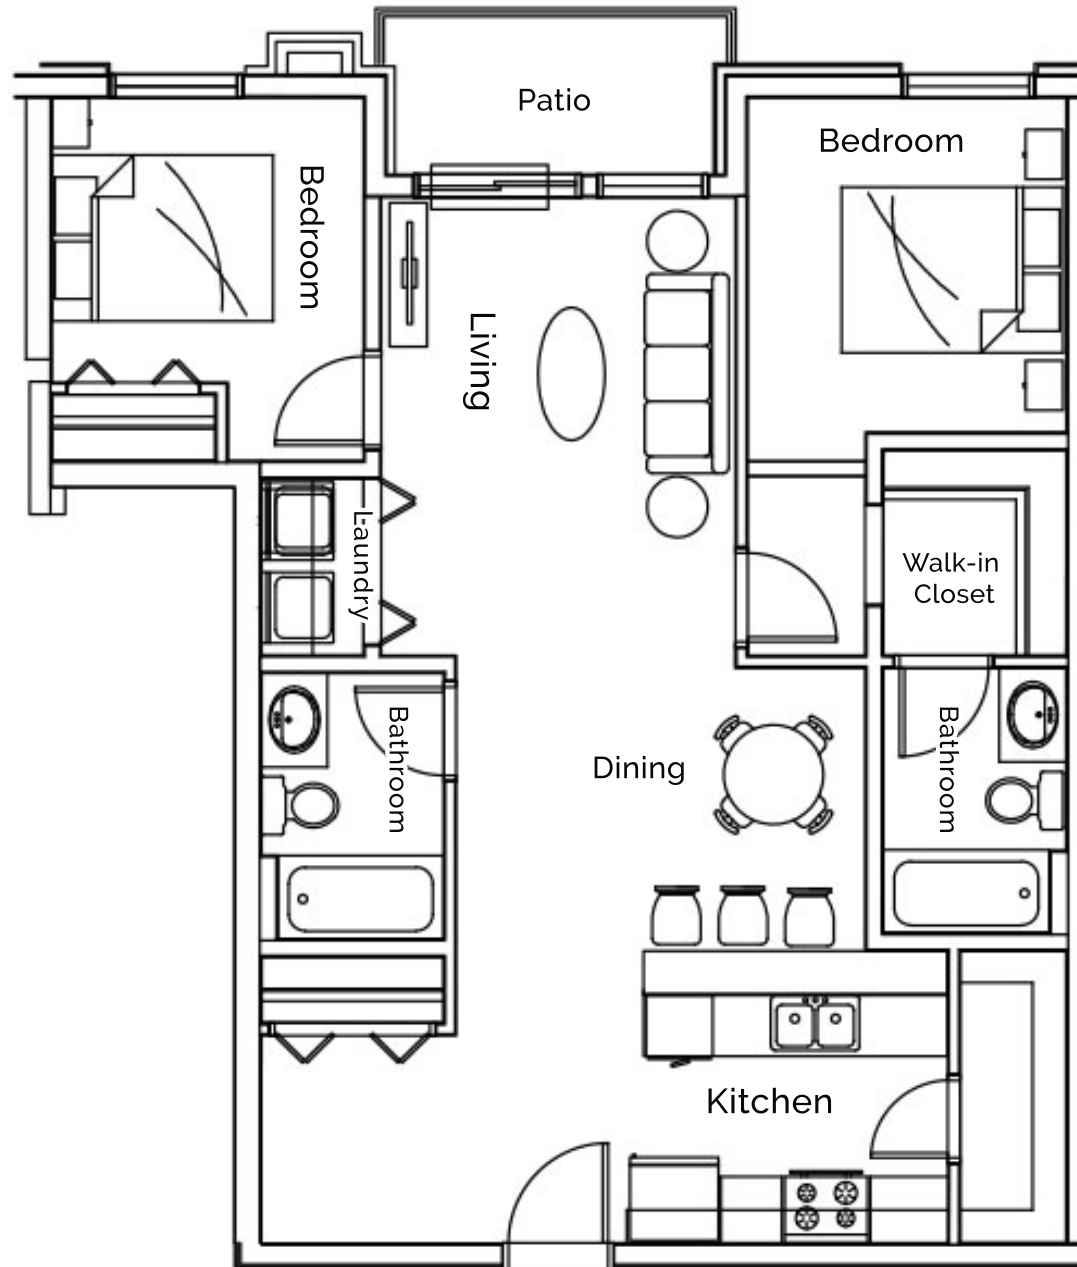

Suite Type J - 2 Bedroom 1,014 SQ. FT - 2nd - 6th floors

Infiniti on 105

11711 105 Ave NW,
Edmonton, AB

Suite Type L - 2 Bedroom + 2 Bathroom 934 SQ. FT - 2nd - 6th floors

All dimensions are approximate. Sizes and specifications are subject to change without notice. E & O.E.
All illustrations are artist's concept. Actual usable floor space may vary slightly from stated floor area.