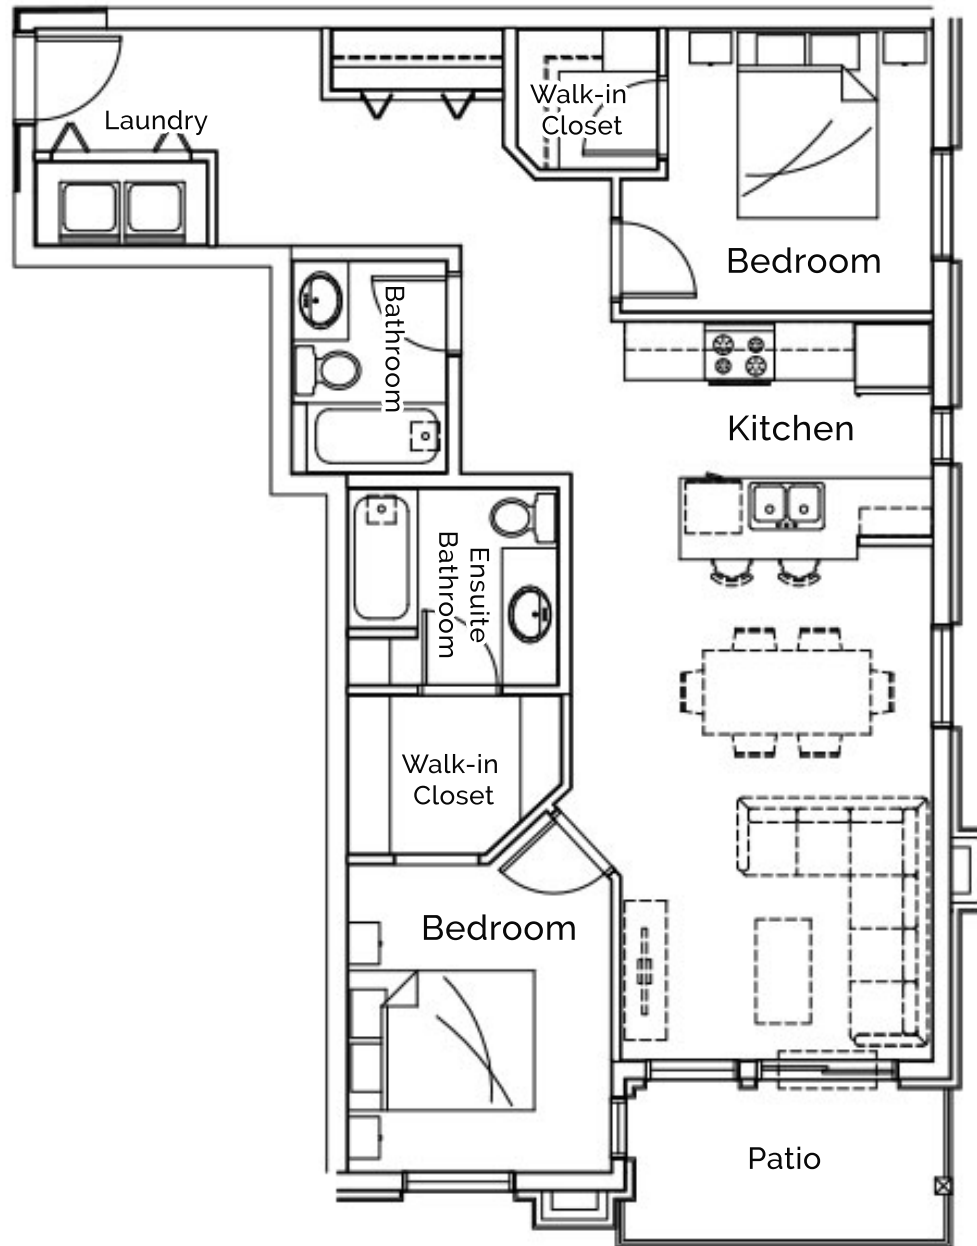

Infiniti on 105

11711 105 Ave NW,
Edmonton, AB

Suite Type 1 - 1 Bedroom 715 SQ. FT - main floor

All dimensions are approximate. Sizes and specifications are subject to change without notice. E & O.E.
All illustrations are artist's concept. Actual usable floor space may vary slightly from stated floor area.

Infiniti on 105

11711 105 Ave NW,
Edmonton, AB

Suite Type 4 - 2 Bedroom 1,014 SQ. FT - main floor

All dimensions are approximate. Sizes and specifications are subject to change without notice. E & O.E.
All illustrations are artist's concept. Actual usable floor space may vary slightly from stated floor area.

Infiniti on 105

11711 105 Ave NW,
Edmonton, AB

Suite Type F - 2 Bedroom + Ensuite 988 SQ. FT - 2nd - 6th floors

All dimensions are approximate. Sizes and specifications are subject to change without notice. E & O.E.
All illustrations are artist's concept. Actual usable floor space may vary slightly from stated floor area.