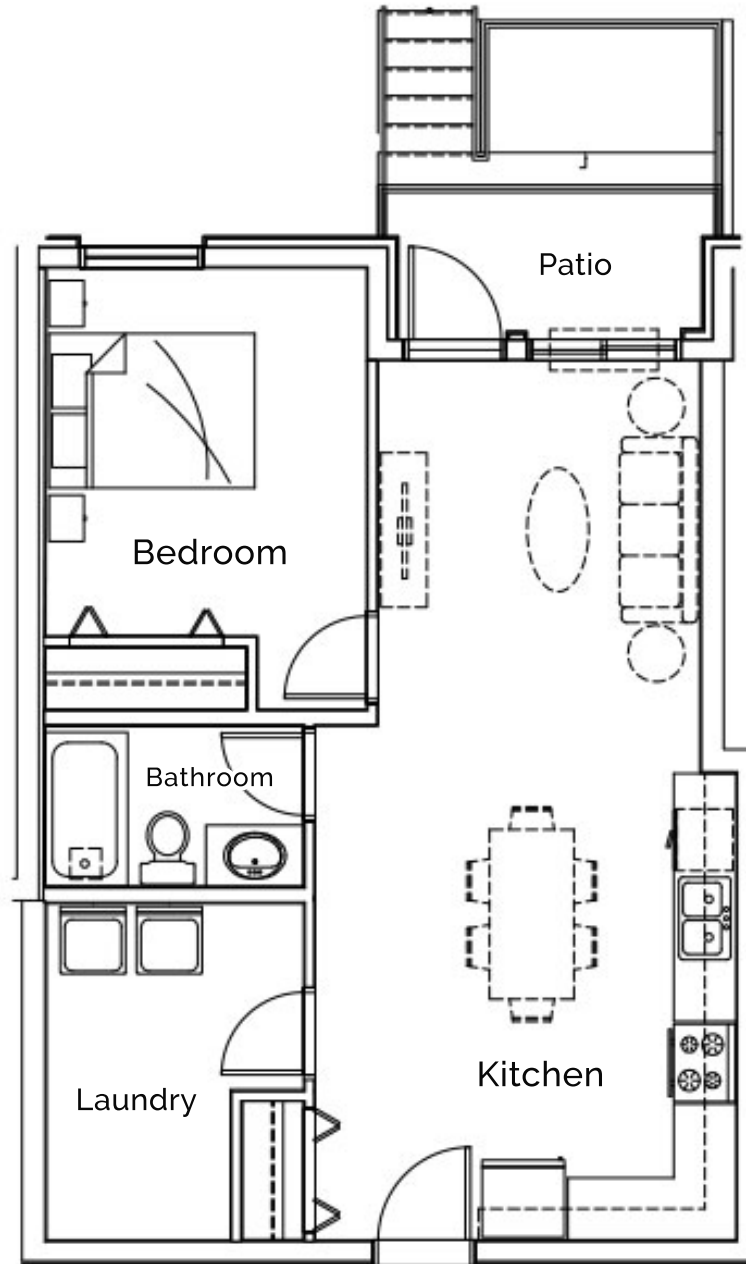

Suite Type D - 1 Bedroom 590 SQ. FT - 2nd - 6th floors

Infiniti on 105

11711 105 Ave NW,
Edmonton, AB

All dimensions are approximate. Sizes and specifications are subject to change without notice. E & O.E.
All illustrations are artist's concept. Actual usable floor space may vary slightly from stated floor area.