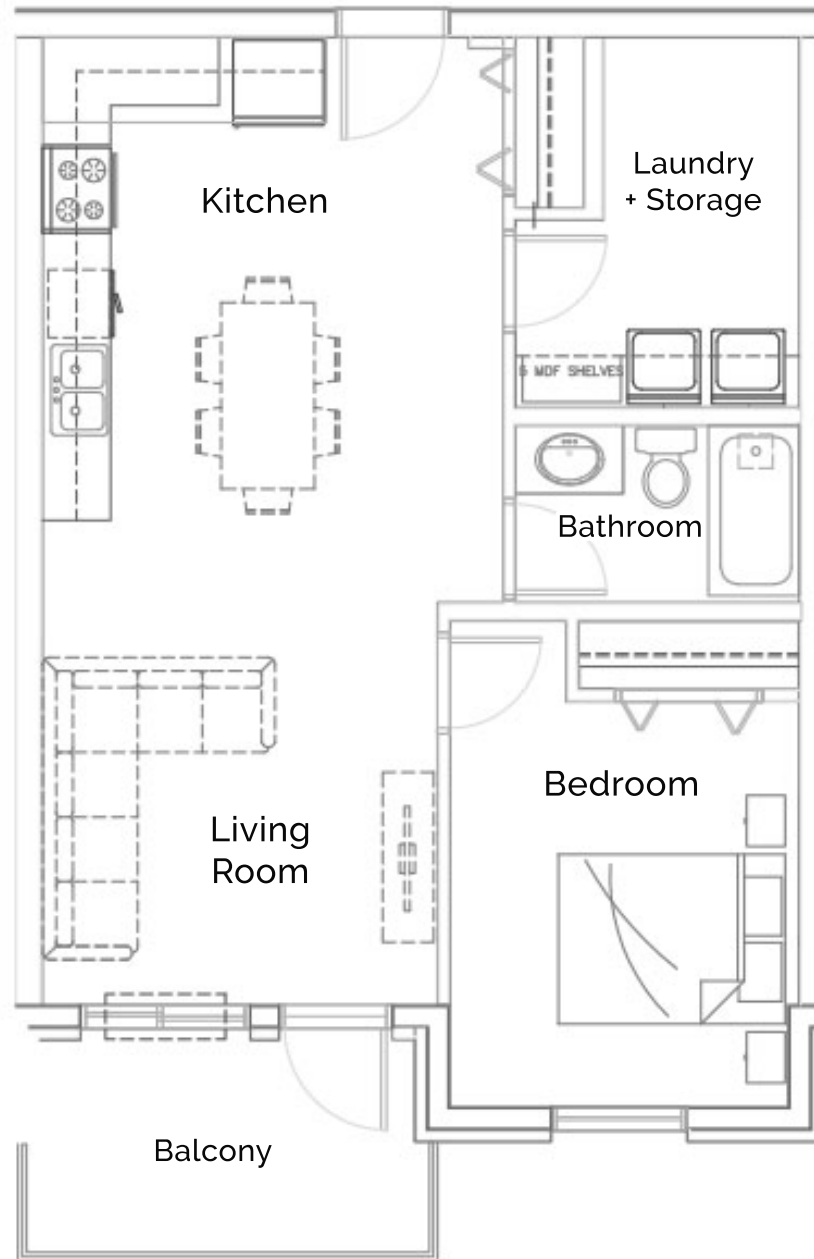

Infiniti on 105

11711 105 Ave NW,
Edmonton, AB

Suite Type 1 - 1 Bedroom 715 SQ. FT - main floor

All dimensions are approximate. Sizes and specifications are subject to change without notice. E & O.E.
All illustrations are artist's concept. Actual usable floor space may vary slightly from stated floor area.

Infiniti on 105

11711 105 Ave NW,
Edmonton, AB

Suite Type 2 - 1 Bedroom 715 SQ. FT- main floor

All dimensions are approximate. Sizes and specifications are subject to change without notice. E & O.E.
All illustrations are artist's concept. Actual usable floor space may vary slightly from stated floor area.

Infiniti on 105

11711 105 Ave NW,
Edmonton, AB

Suite Type 5 - 1 Bedroom 817 SQ. FT - main floor

All dimensions are approximate. Sizes and specifications are subject to change without notice. E & O.E.
All illustrations are artist's concept. Actual usable floor space may vary slightly from stated floor area.

Infiniti on 105

11711 105 Ave NW,
Edmonton, AB

Suite Type 3 - 1 Bedroom 706 SQ. FT - main floor

All dimensions are approximate. Sizes and specifications are subject to change without notice. E & O.E.
All illustrations are artist's concept. Actual usable floor space may vary slightly from stated floor area.