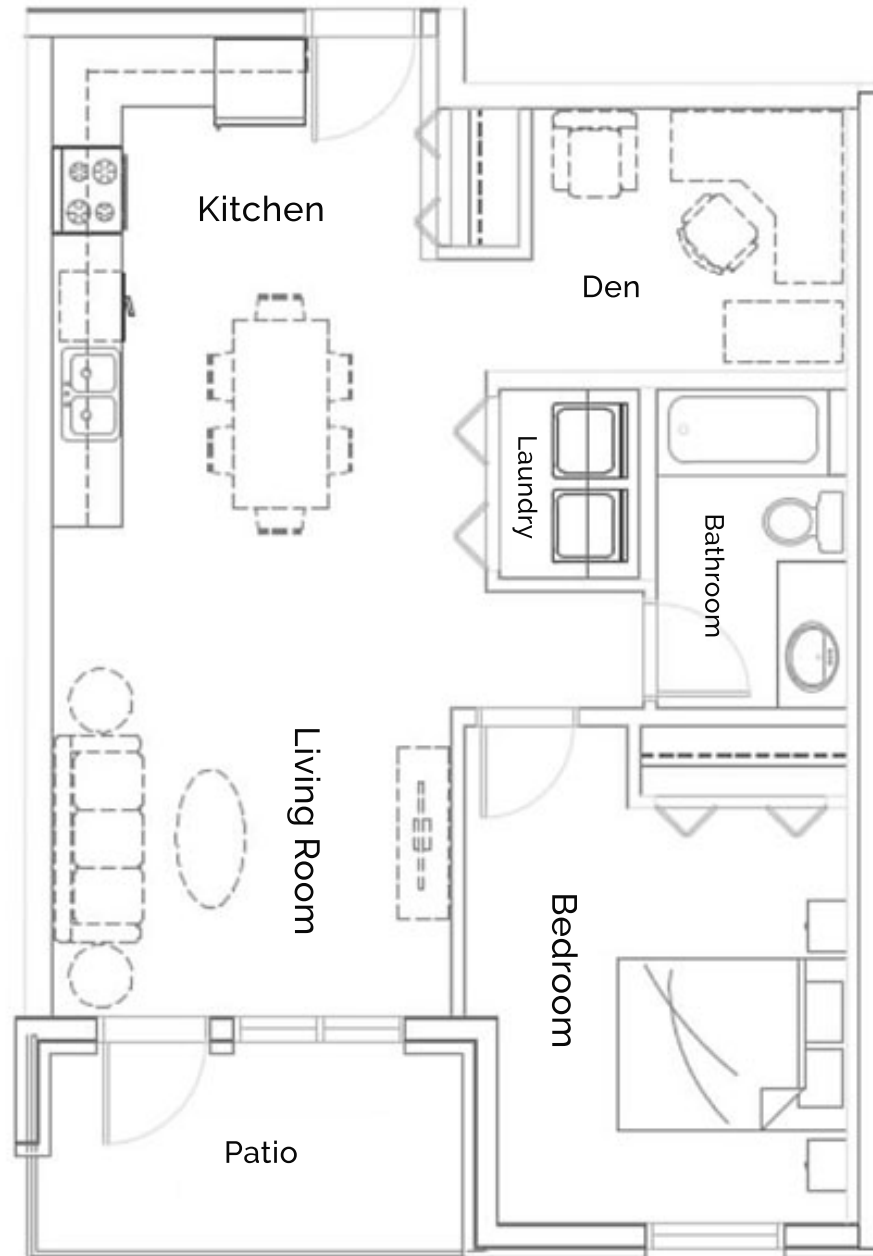

Suite Type 8 - 1 Bedroom + Den 752 SQ. FT - main floor

Infiniti on 105

11711 105 Ave NW,
Edmonton, AB

Suite Type E - 1 Bedroom + Den 752 SQ. FT - 2nd - 6th floors

All dimensions are approximate. Sizes and specifications are subject to change without notice. E & O.E.
All illustrations are artist's concept. Actual usable floor space may vary slightly from stated floor area.