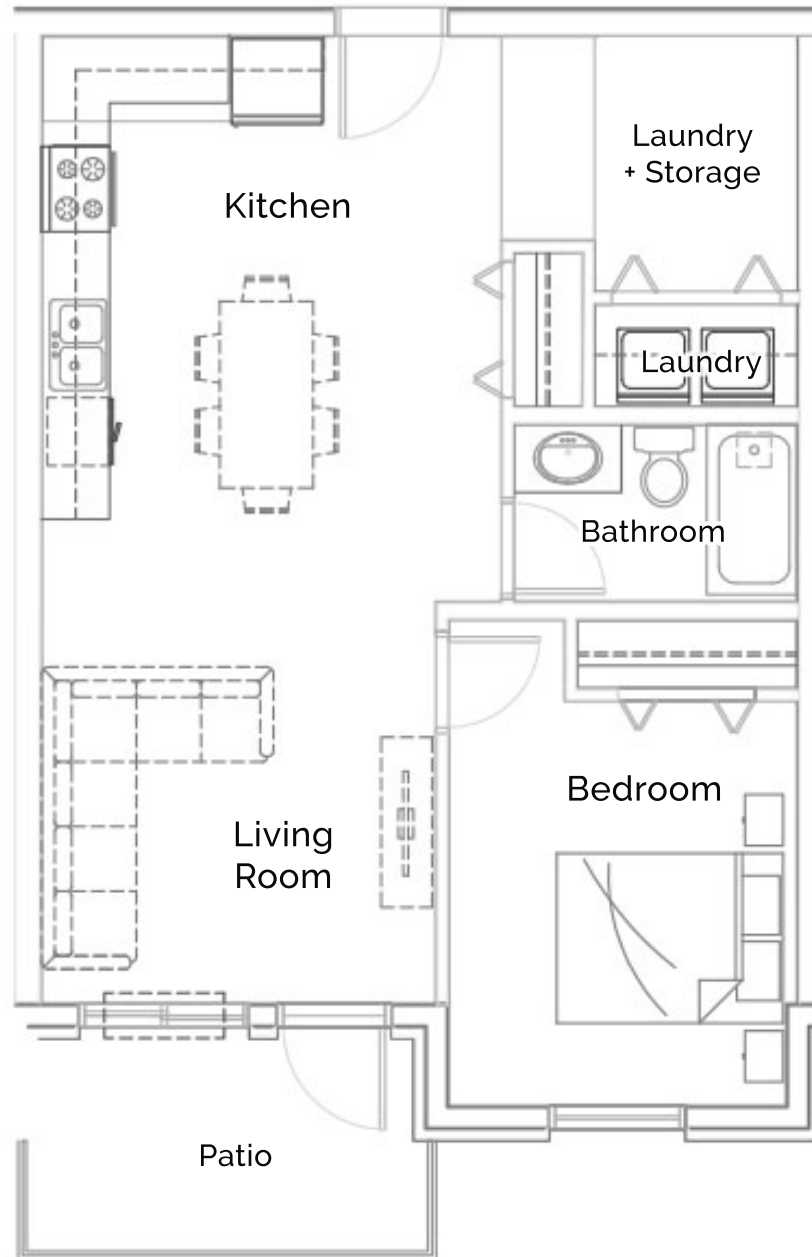

Infiniti on 105

11711 105 Ave NW,
Edmonton, AB

Suite Type 1 - 1 Bedroom 715 SQ. FT - main floor

All dimensions are approximate. Sizes and specifications are subject to change without notice. E & O.E.
All illustrations are artist's concept. Actual usable floor space may vary slightly from stated floor area.

Infiniti on 105

11711 105 Ave NW,
Edmonton, AB

Suite Type 2 - 1 Bedroom 715 SQ. FT- main floor

All dimensions are approximate. Sizes and specifications are subject to change without notice. E & O.E.
All illustrations are artist's concept. Actual usable floor space may vary slightly from stated floor area.

Infiniti on 105

11711 105 Ave NW,
Edmonton, AB

Suite Type 5 - 1 Bedroom 817 SQ. FT - main floor

All dimensions are approximate. Sizes and specifications are subject to change without notice. E & O.E.
All illustrations are artist's concept. Actual usable floor space may vary slightly from stated floor area.

Infiniti on 105

11711 105 Ave NW,
Edmonton, AB

Suite Type 3 - 1 Bedroom 706 SQ. FT - main floor

All dimensions are approximate. Sizes and specifications are subject to change without notice. E & O.E.
All illustrations are artist's concept. Actual usable floor space may vary slightly from stated floor area.