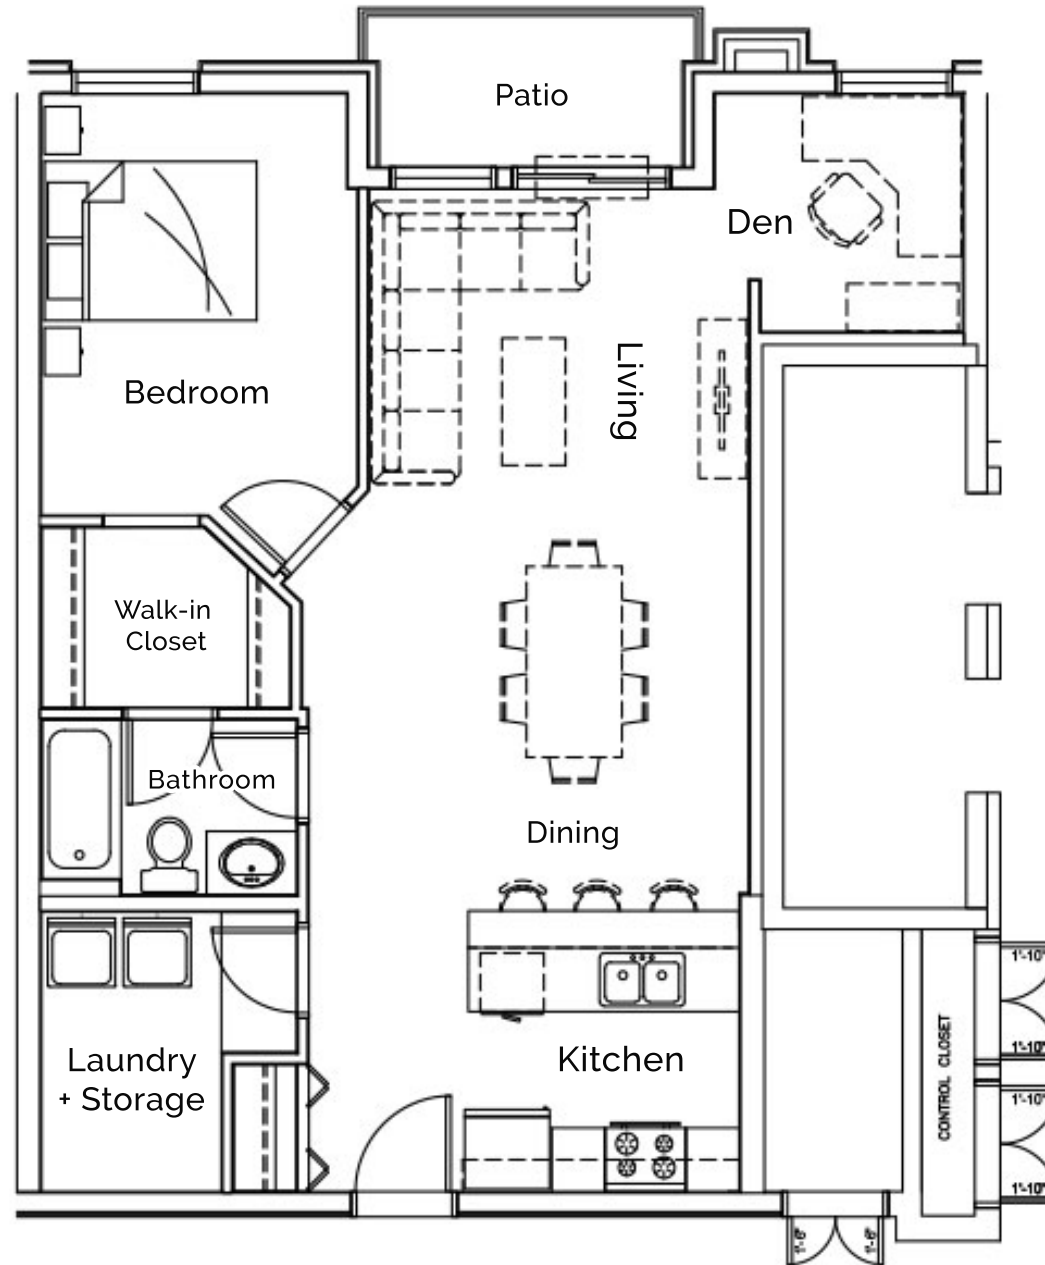

Infiniti on 105

11711 105 Ave NW,
Edmonton, AB

All dimensions are approximate. Sizes and specifications are subject to change without notice. E & O.E.
All illustrations are artist's concept. Actual usable floor space may vary slightly from stated floor area.