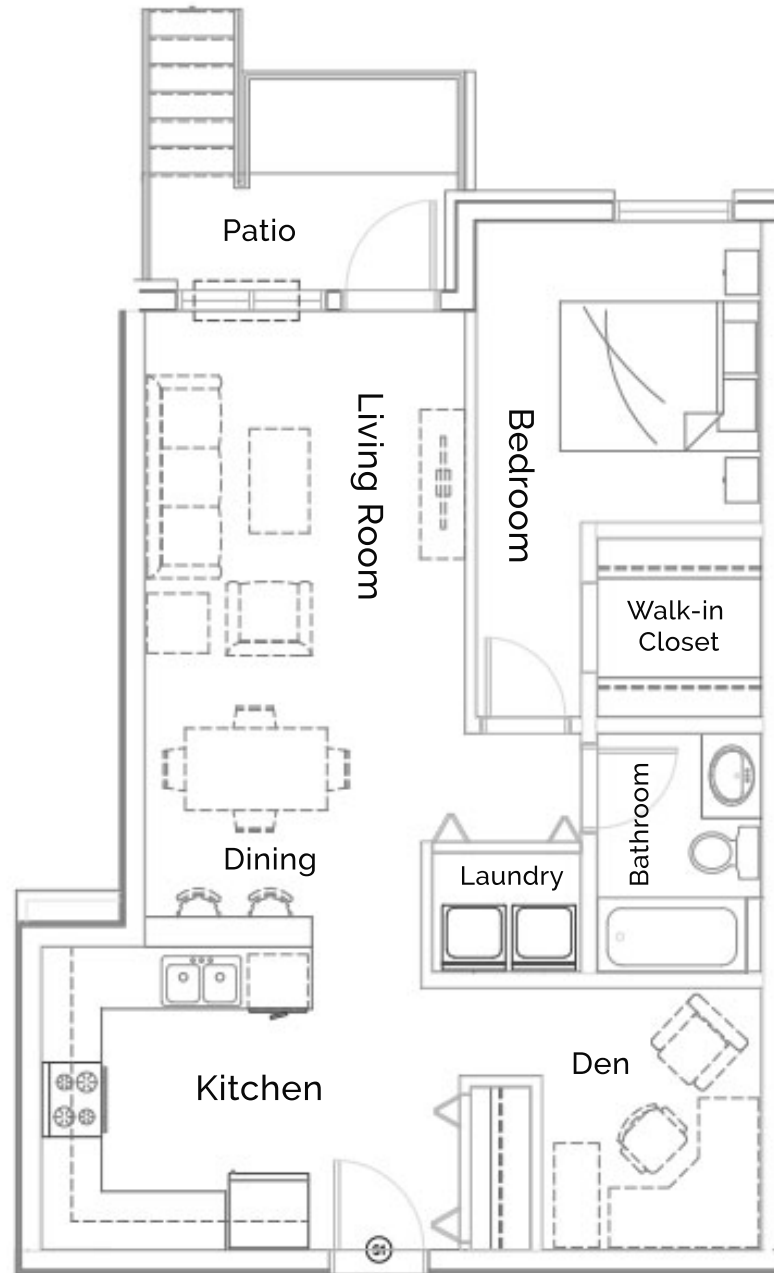

Suite Type H - 1 Bedroom 706 SQ. FT - 2nd - 6th floors

Infiniti on 105

11711 105 Ave NW,
Edmonton, AB

All dimensions are approximate. Sizes and specifications are subject to change without notice. E & O.E.
All illustrations are artist's concept. Actual usable floor space may vary slightly from stated floor area.