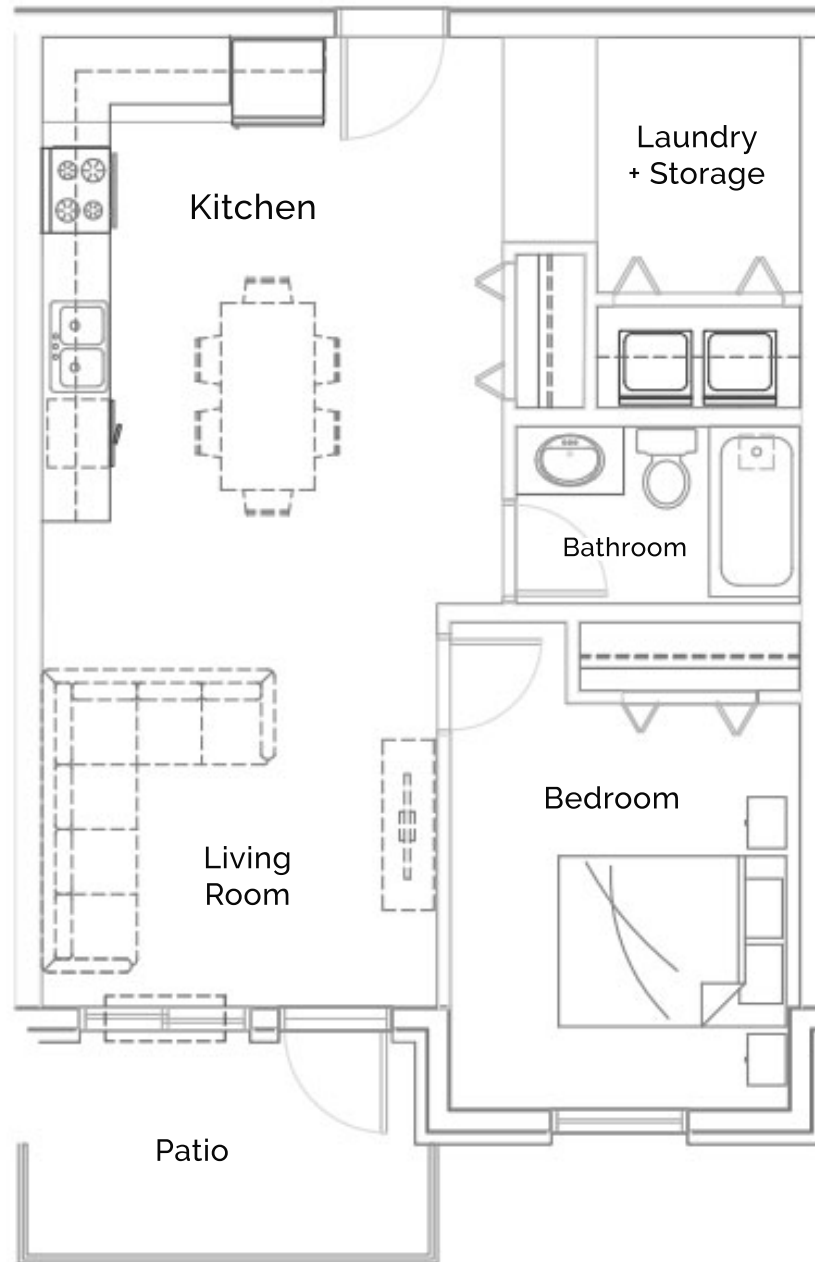

Suite Type B - 1 Bedroom 715 SQ. FT - 2nd - 6th floors

Infiniti on 105

11711 105 Ave NW,
Edmonton, AB

Suite Type C - 1 Bedroom 715 SQ. FT - 2nd - 6th floors

All dimensions are approximate. Sizes and specifications are subject to change without notice. E & O.E.
All illustrations are artist's concept. Actual usable floor space may vary slightly from stated floor area.