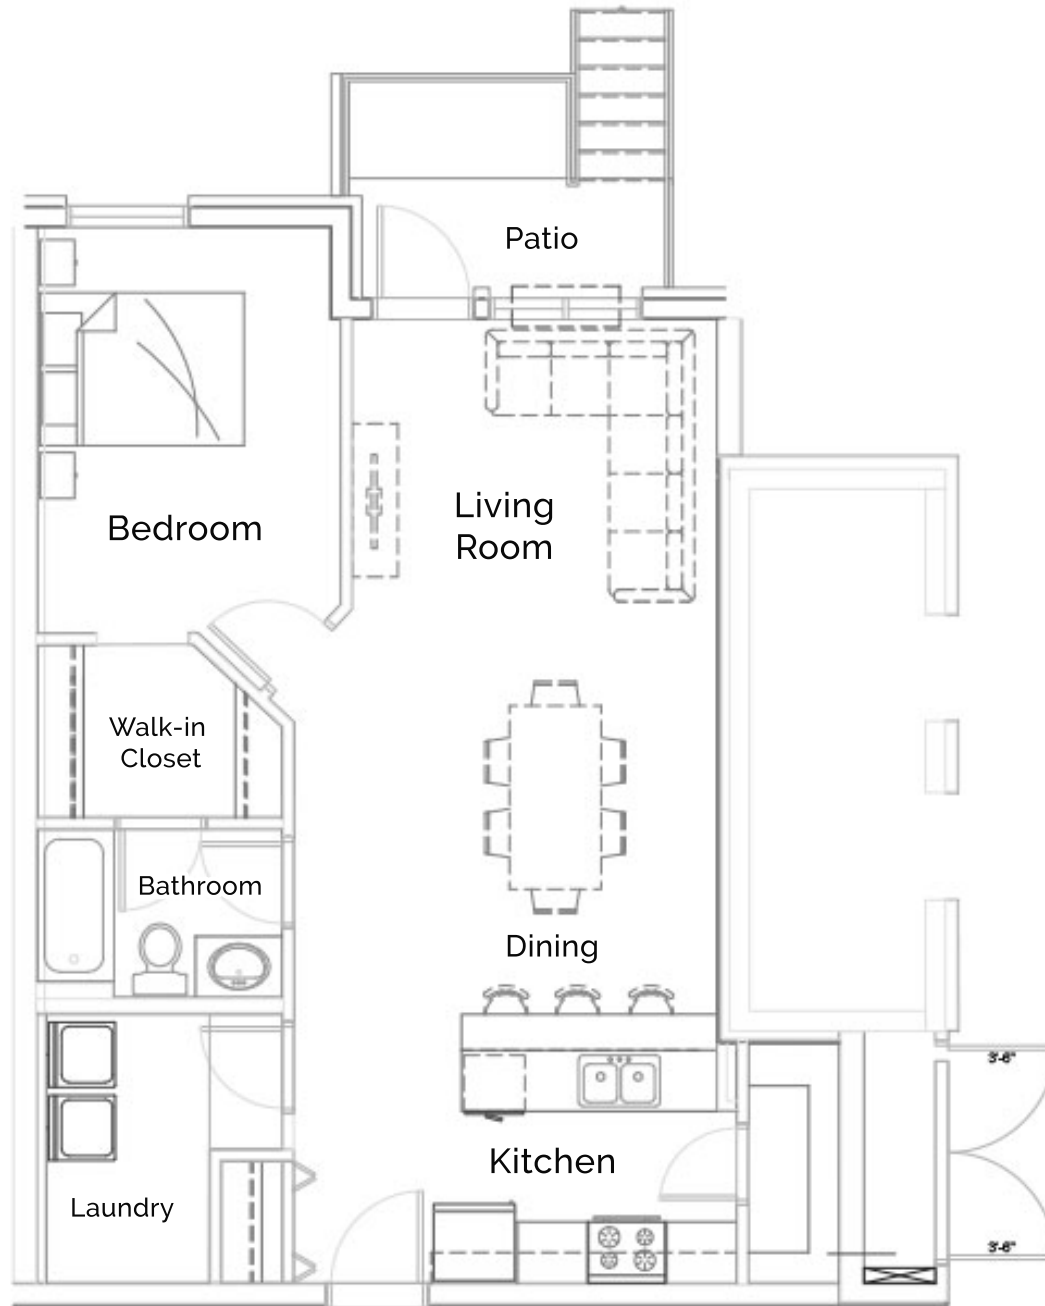

Infiniti on 105

11711 105 Ave NW,
Edmonton, AB

Suite Type 1 - 1 Bedroom 715 SQ. FT - main floor

All dimensions are approximate. Sizes and specifications are subject to change without notice. E & O.E.
All illustrations are artist's concept. Actual usable floor space may vary slightly from stated floor area.

Infiniti on 105

11711 105 Ave NW,
Edmonton, AB

Suite Type 2 - 1 Bedroom 715 SQ. FT- main floor

All dimensions are approximate. Sizes and specifications are subject to change without notice. E & O.E.
All illustrations are artist's concept. Actual usable floor space may vary slightly from stated floor area.

Infiniti on 105

11711 105 Ave NW,
Edmonton, AB

Suite Type 5 - 1 Bedroom 817 SQ. FT - main floor

All dimensions are approximate. Sizes and specifications are subject to change without notice. E & O.E.
All illustrations are artist's concept. Actual usable floor space may vary slightly from stated floor area.

Infiniti on 105

11711 105 Ave NW,
Edmonton, AB

Suite Type 3 - 1 Bedroom 706 SQ. FT - main floor

All dimensions are approximate. Sizes and specifications are subject to change without notice. E & O.E.
All illustrations are artist's concept. Actual usable floor space may vary slightly from stated floor area.