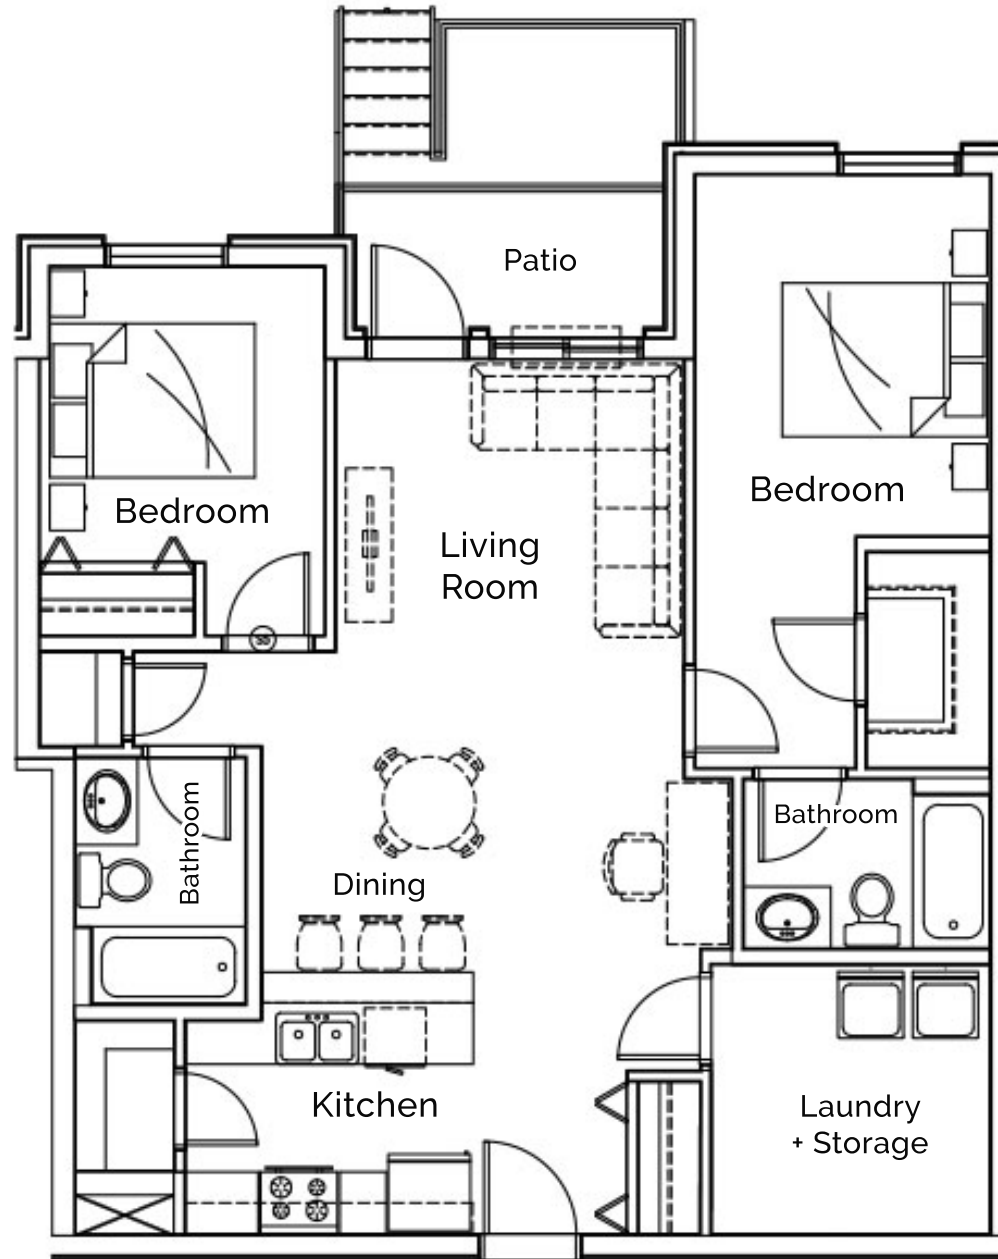

Infiniti on 105

11711 105 Ave NW,
Edmonton, AB

All dimensions are approximate. Sizes and specifications are subject to change without notice. E & O.E.
All illustrations are artist's concept. Actual usable floor space may vary slightly from stated floor area.