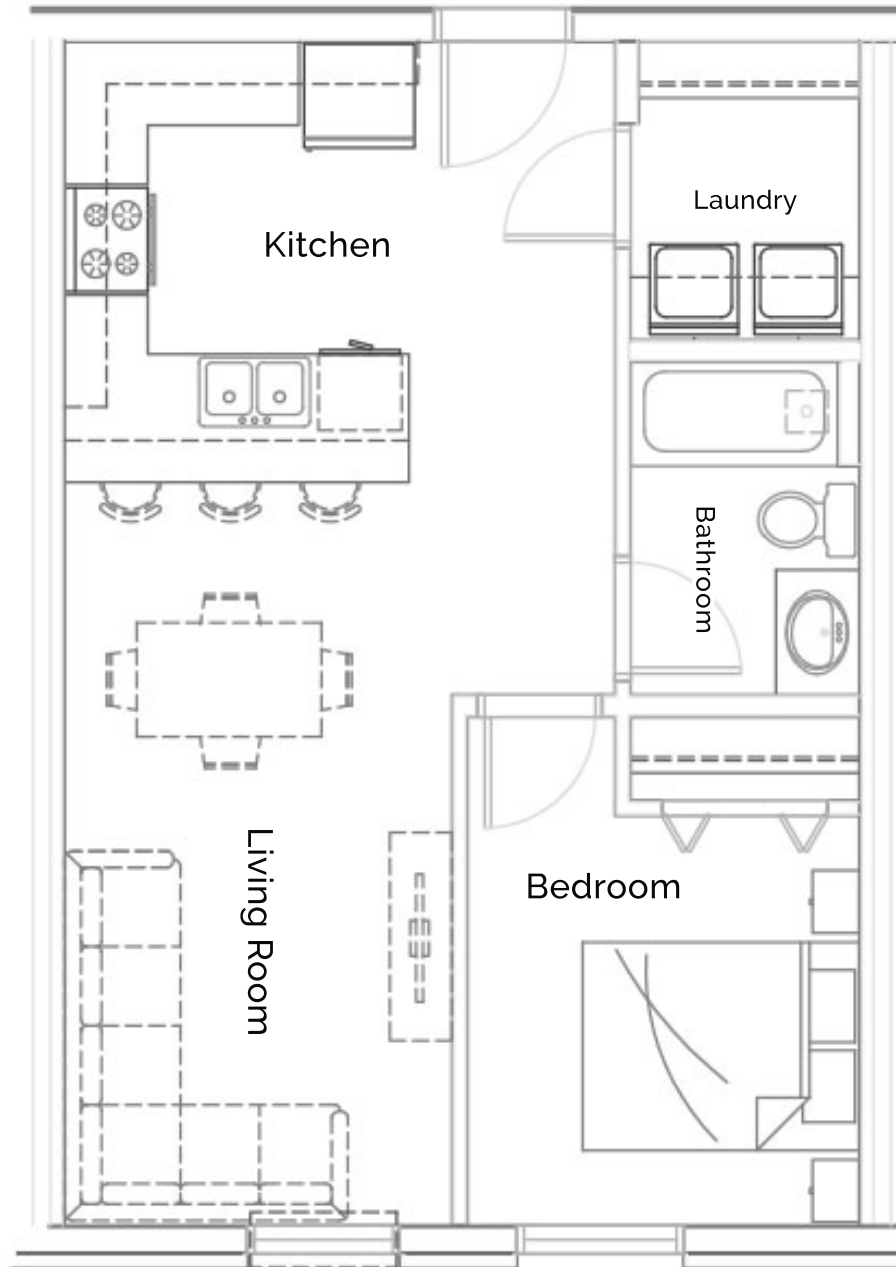

Infiniti on 105

11711 105 Ave NW,
Edmonton, AB

Suite Type C - 1 Bedroom 715 SQ. FT - 2nd - 6th floors

All dimensions are approximate. Sizes and specifications are subject to change without notice. E & O.E.
All illustrations are artist's concept. Actual usable floor space may vary slightly from stated floor area.

Infiniti on 105

11711 105 Ave NW,
Edmonton, AB

Suite Type D - 1 Bedroom 590 SQ. FT - 2nd - 6th floors

All dimensions are approximate. Sizes and specifications are subject to change without notice. E & O.E.
All illustrations are artist's concept. Actual usable floor space may vary slightly from stated floor area.