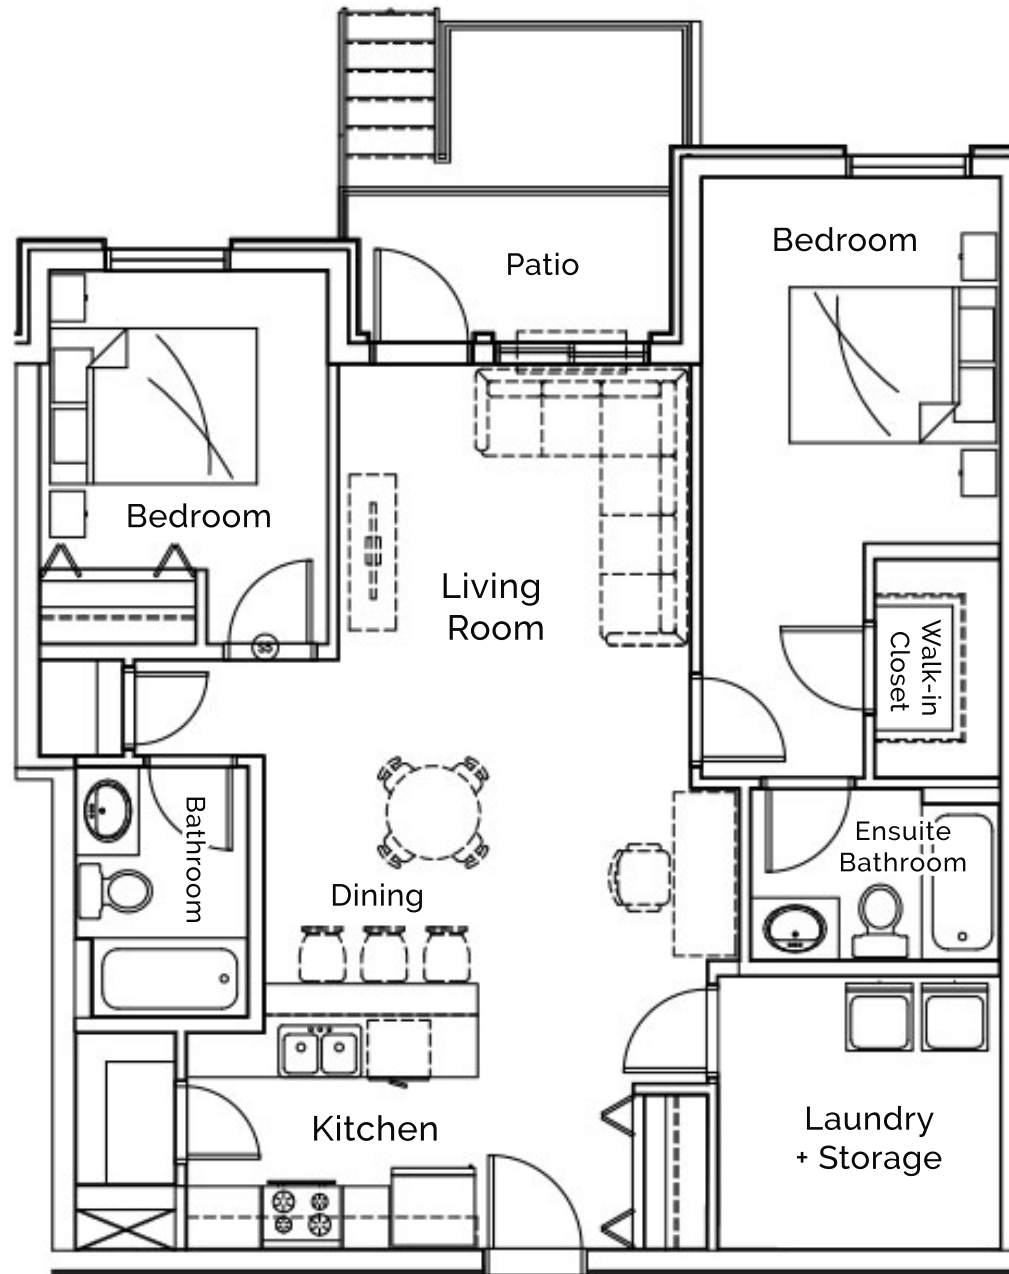

Infiniti on 105

11711 105 Ave NW,
Edmonton, AB

All dimensions are approximate. Sizes and specifications are subject to change without notice. E & O.E.
All illustrations are artist's concept. Actual usable floor space may vary slightly from stated floor area.