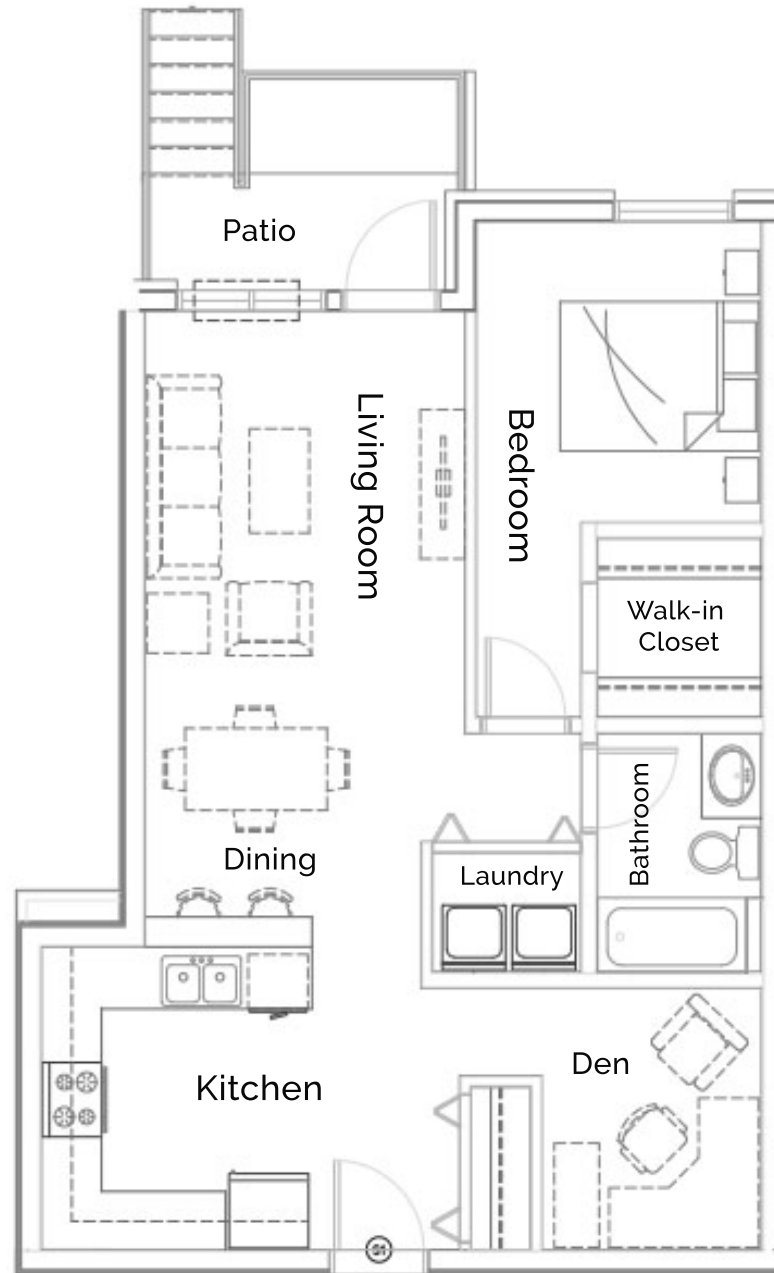

Infiniti on 105

11711 105 Ave NW,
Edmonton, AB

Suite Type 6 - 1 Bedroom + Den 763 SQ. FT - main floor

All dimensions are approximate. Sizes and specifications are subject to change without notice. E & O.E.
All illustrations are artist's concept. Actual usable floor space may vary slightly from stated floor area.

Infiniti on 105

11711 105 Ave NW,
Edmonton, AB

Suite Type 8 - 1 Bedroom + Den 752 SQ. FT - main floor

All dimensions are approximate. Sizes and specifications are subject to change without notice. E & O.E.
All illustrations are artist's concept. Actual usable floor space may vary slightly from stated floor area.

Infiniti on 105

11711 105 Ave NW,
Edmonton, AB

Suite Type E - 1 Bedroom + Den 752 SQ. FT - 2nd - 6th floors

All dimensions are approximate. Sizes and specifications are subject to change without notice. E & O.E.
All illustrations are artist's concept. Actual usable floor space may vary slightly from stated floor area.

Infiniti on 105

11711 105 Ave NW,
Edmonton, AB

Suite Type K1 - 1 Bedroom + Den 881 SQ. FT - 6th floor

All dimensions are approximate. Sizes and specifications are subject to change without notice. E & O.E.
All illustrations are artist's concept. Actual usable floor space may vary slightly from stated floor area.