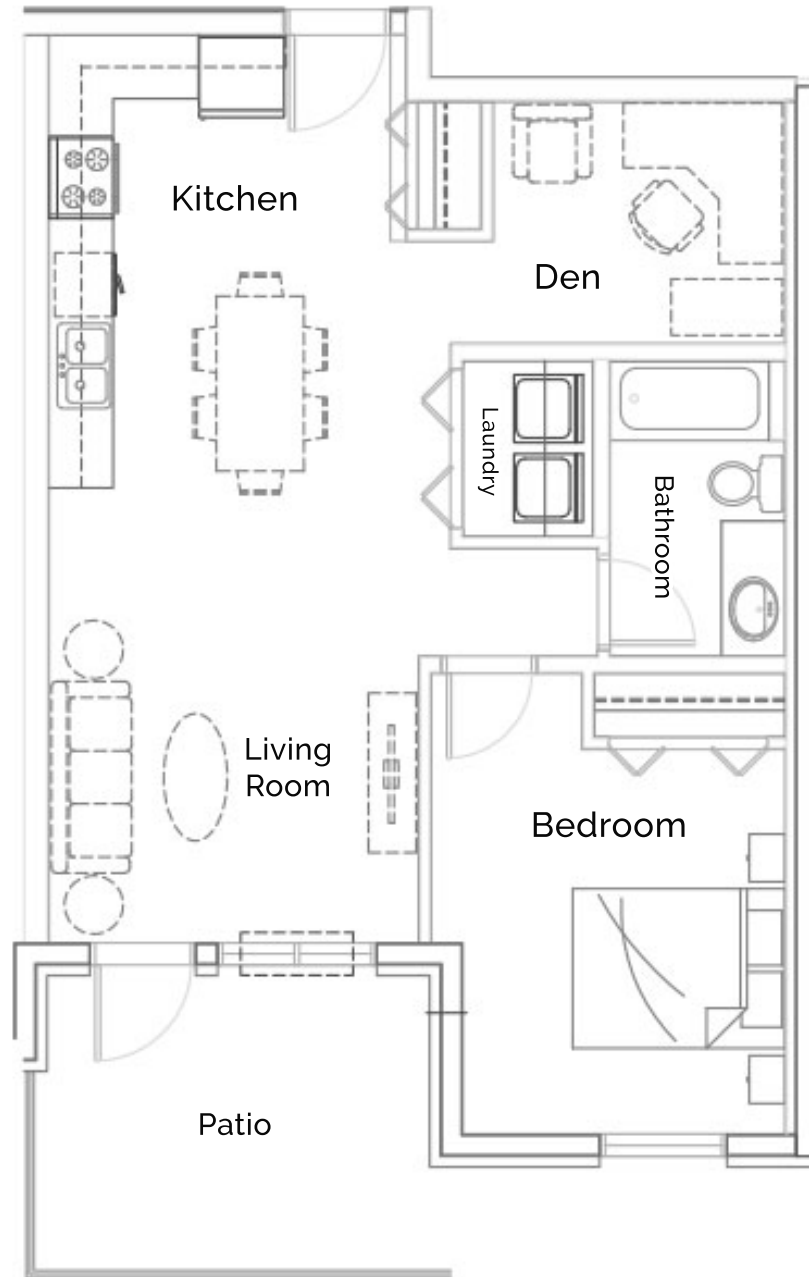

Infiniti on 105

11711 105 Ave NW,
Edmonton, AB

Suite Type 6 - 1 Bedroom + Den 763 SQ. FT - main floor

All dimensions are approximate. Sizes and specifications are subject to change without notice. E & O.E.
All illustrations are artist's concept. Actual usable floor space may vary slightly from stated floor area.

Infiniti on 105

11711 105 Ave NW,
Edmonton, AB

Suite Type 8 - 1 Bedroom + Den 752 SQ. FT - main floor

All dimensions are approximate. Sizes and specifications are subject to change without notice. E & O.E.
All illustrations are artist's concept. Actual usable floor space may vary slightly from stated floor area.

Infiniti on 105

11711 105 Ave NW,
Edmonton, AB

Suite Type E - 1 Bedroom + Den 752 SQ. FT - 2nd - 6th floors

All dimensions are approximate. Sizes and specifications are subject to change without notice. E & O.E.
All illustrations are artist's concept. Actual usable floor space may vary slightly from stated floor area.

Infiniti on 105

11711 105 Ave NW,
Edmonton, AB

Suite Type K1 - 1 Bedroom + Den 881 SQ. FT - 6th floor

All dimensions are approximate. Sizes and specifications are subject to change without notice. E & O.E.
All illustrations are artist's concept. Actual usable floor space may vary slightly from stated floor area.