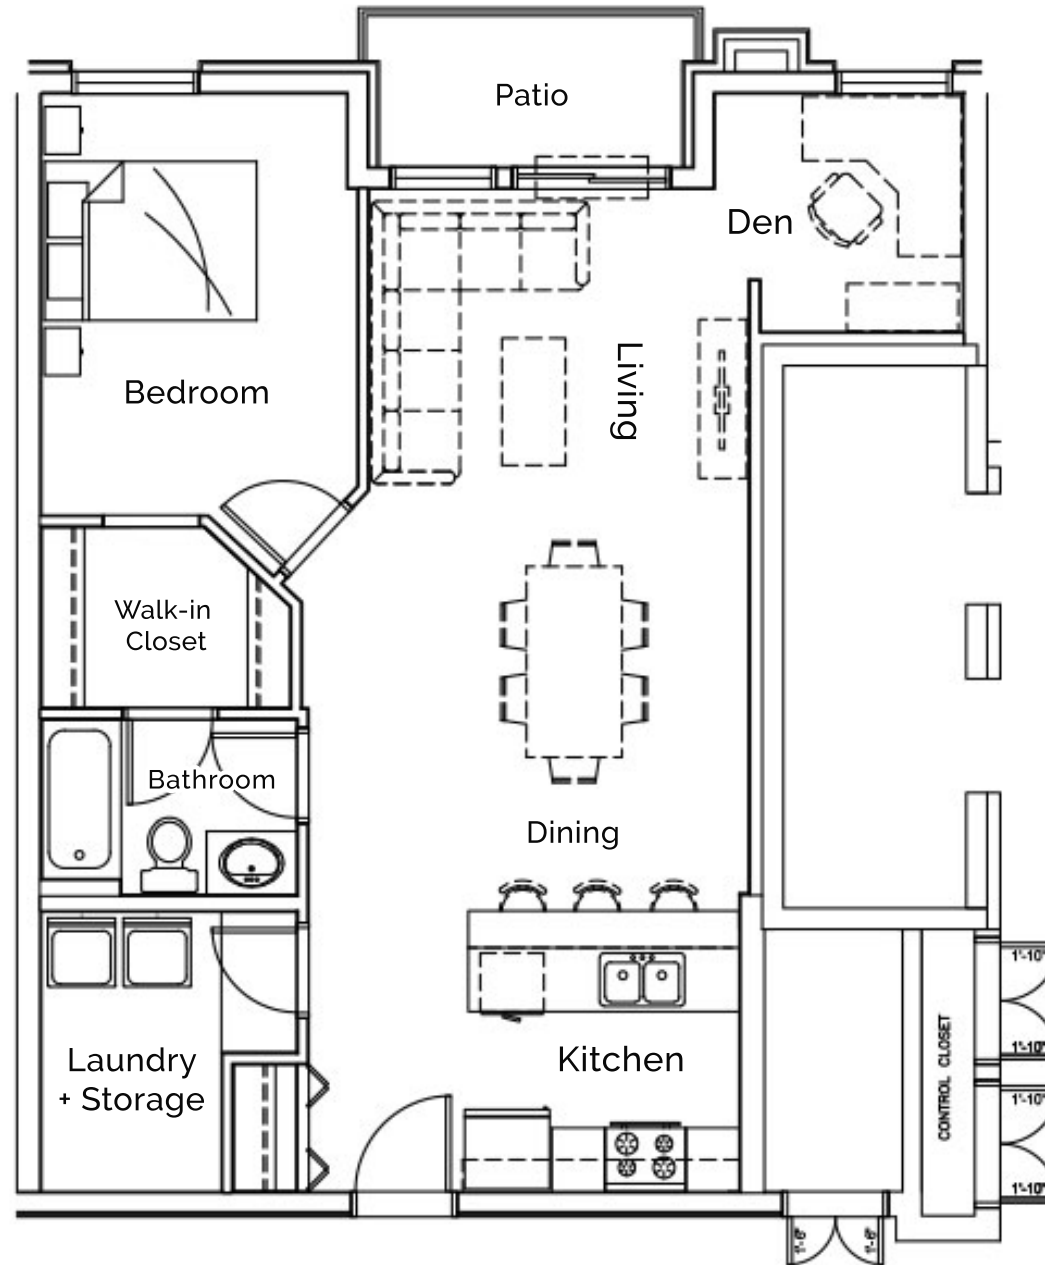

Infiniti on 105

11711 105 Ave NW,
Edmonton, AB

Suite Type 6 - 1 Bedroom + Den 763 SQ. FT - main floor

All dimensions are approximate. Sizes and specifications are subject to change without notice. E & O.E.
All illustrations are artist's concept. Actual usable floor space may vary slightly from stated floor area.

Infiniti on 105

11711 105 Ave NW,
Edmonton, AB

Suite Type 8 - 1 Bedroom + Den 752 SQ. FT - main floor

All dimensions are approximate. Sizes and specifications are subject to change without notice. E & O.E.
All illustrations are artist's concept. Actual usable floor space may vary slightly from stated floor area.

Infiniti on 105

11711 105 Ave NW,
Edmonton, AB

Suite Type E - 1 Bedroom + Den 752 SQ. FT - 2nd - 6th floors

All dimensions are approximate. Sizes and specifications are subject to change without notice. E & O.E.
All illustrations are artist's concept. Actual usable floor space may vary slightly from stated floor area.

Infiniti on 105

11711 105 Ave NW,
Edmonton, AB

Suite Type K1 - 1 Bedroom + Den 881 SQ. FT - 6th floor

All dimensions are approximate. Sizes and specifications are subject to change without notice. E & O.E.
All illustrations are artist's concept. Actual usable floor space may vary slightly from stated floor area.