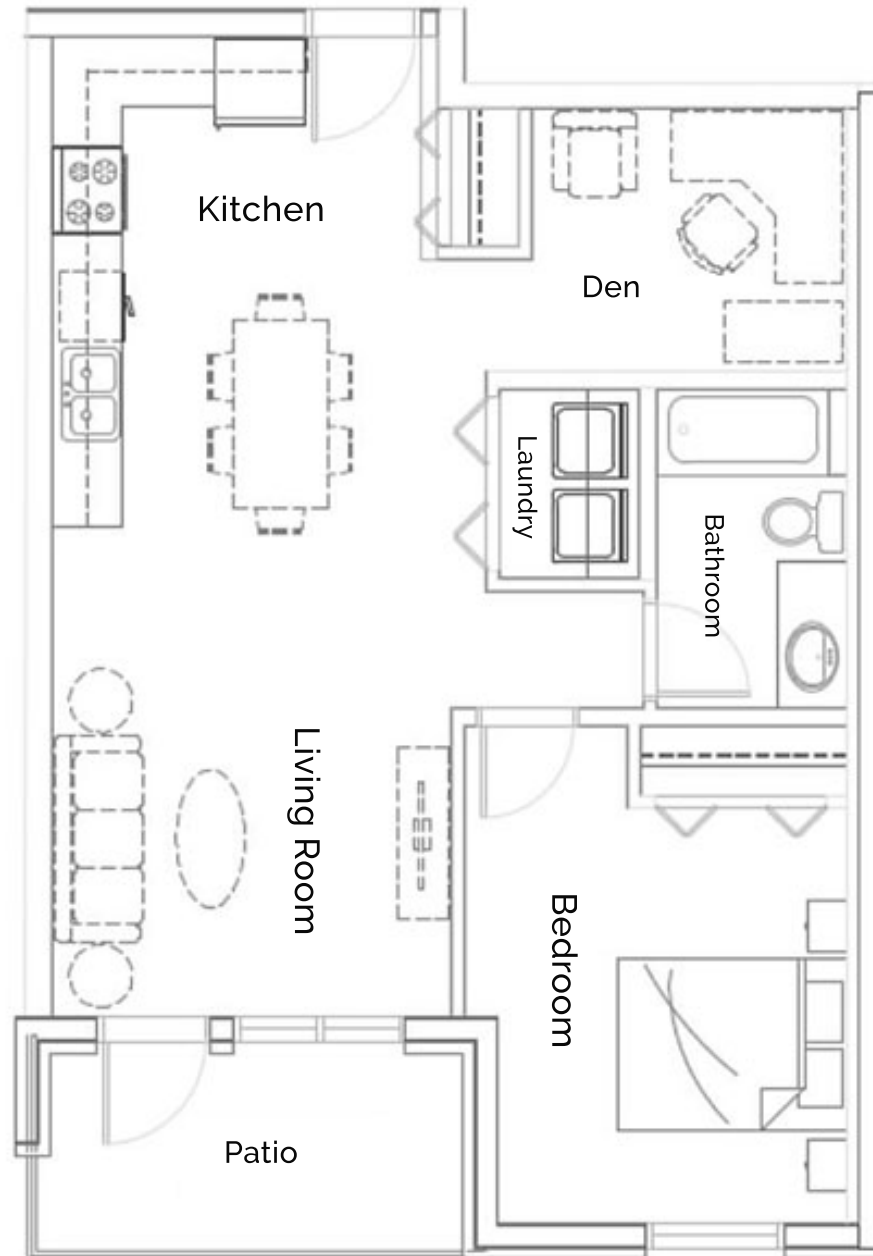

Infiniti on 105

11711 105 Ave NW,
Edmonton, AB

Suite Type 6 - 1 Bedroom + Den 763 SQ. FT - main floor

All dimensions are approximate. Sizes and specifications are subject to change without notice. E & O.E.
All illustrations are artist's concept. Actual usable floor space may vary slightly from stated floor area.

Infiniti on 105

11711 105 Ave NW,
Edmonton, AB

Suite Type 8 - 1 Bedroom + Den 752 SQ. FT - main floor

All dimensions are approximate. Sizes and specifications are subject to change without notice. E & O.E.
All illustrations are artist's concept. Actual usable floor space may vary slightly from stated floor area.

Infiniti on 105

11711 105 Ave NW,
Edmonton, AB

Suite Type E - 1 Bedroom + Den 752 SQ. FT - 2nd - 6th floors

All dimensions are approximate. Sizes and specifications are subject to change without notice. E & O.E.
All illustrations are artist's concept. Actual usable floor space may vary slightly from stated floor area.

Infiniti on 105

11711 105 Ave NW,
Edmonton, AB

Suite Type K1 - 1 Bedroom + Den 881 SQ. FT - 6th floor

All dimensions are approximate. Sizes and specifications are subject to change without notice. E & O.E.
All illustrations are artist's concept. Actual usable floor space may vary slightly from stated floor area.