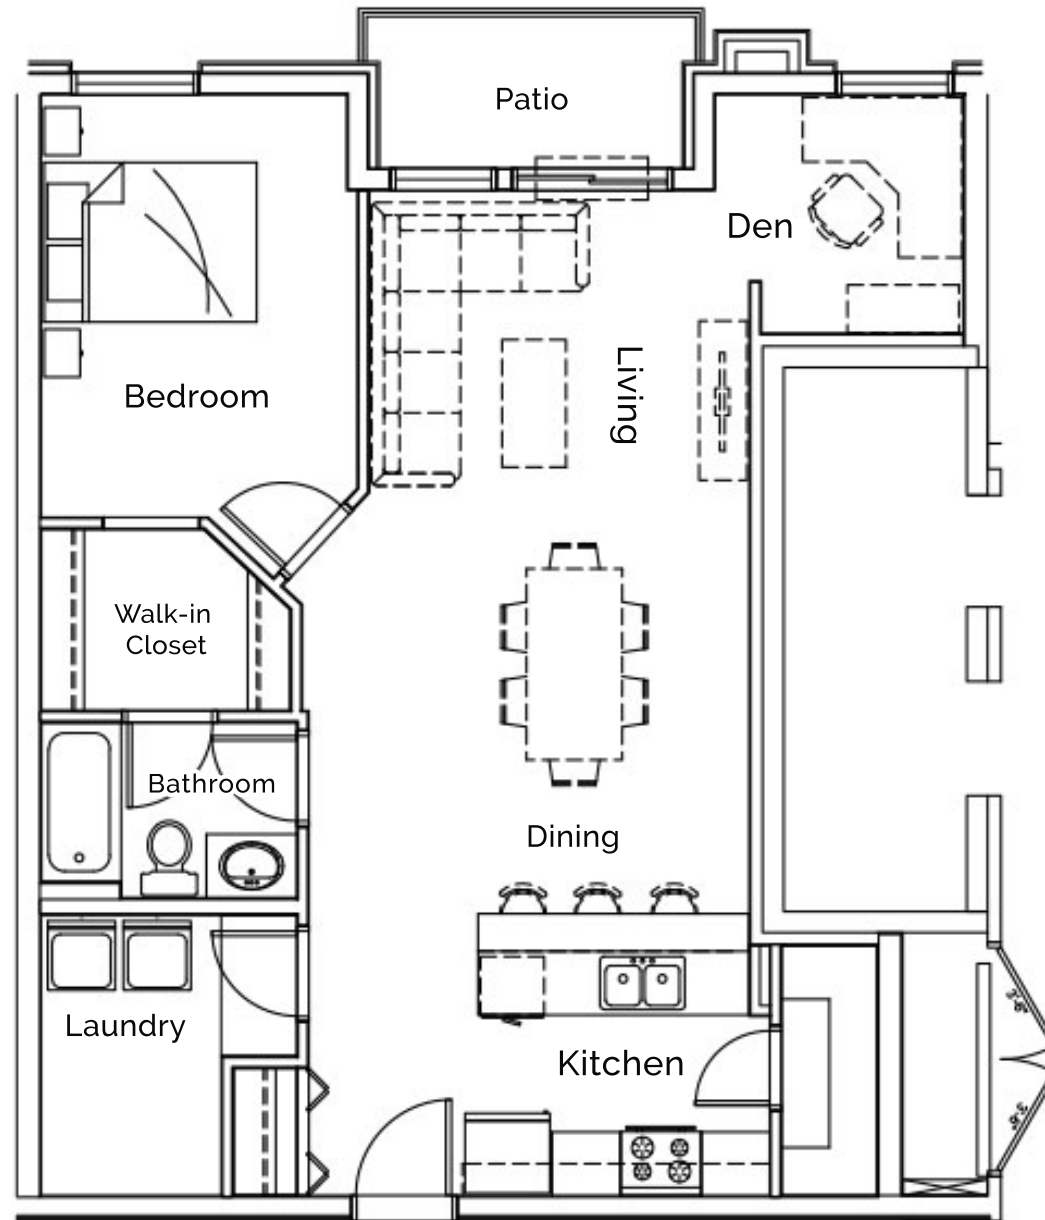

Infiniti on 105

11711 105 Ave NW,
Edmonton, AB

Suite Type 6 - 1 Bedroom + Den 763 SQ. FT - main floor

All dimensions are approximate. Sizes and specifications are subject to change without notice. E & O.E.
All illustrations are artist's concept. Actual usable floor space may vary slightly from stated floor area.

Infiniti on 105

11711 105 Ave NW,
Edmonton, AB

Suite Type 8 - 1 Bedroom + Den 752 SQ. FT - main floor

All dimensions are approximate. Sizes and specifications are subject to change without notice. E & O.E.
All illustrations are artist's concept. Actual usable floor space may vary slightly from stated floor area.

Infiniti on 105

11711 105 Ave NW,
Edmonton, AB

Suite Type K1 - 1 Bedroom + Den 881 SQ. FT - 6th floor

All dimensions are approximate. Sizes and specifications are subject to change without notice. E & O.E.
All illustrations are artist's concept. Actual usable floor space may vary slightly from stated floor area.

Infiniti on 105

11711 105 Ave NW,
Edmonton, AB

Suite Type K - 1 Bedroom + Den 881 SQ. FT - 2nd - 6th floors

All dimensions are approximate. Sizes and specifications are subject to change without notice. E & O.E.
All illustrations are artist's concept. Actual usable floor space may vary slightly from stated floor area.