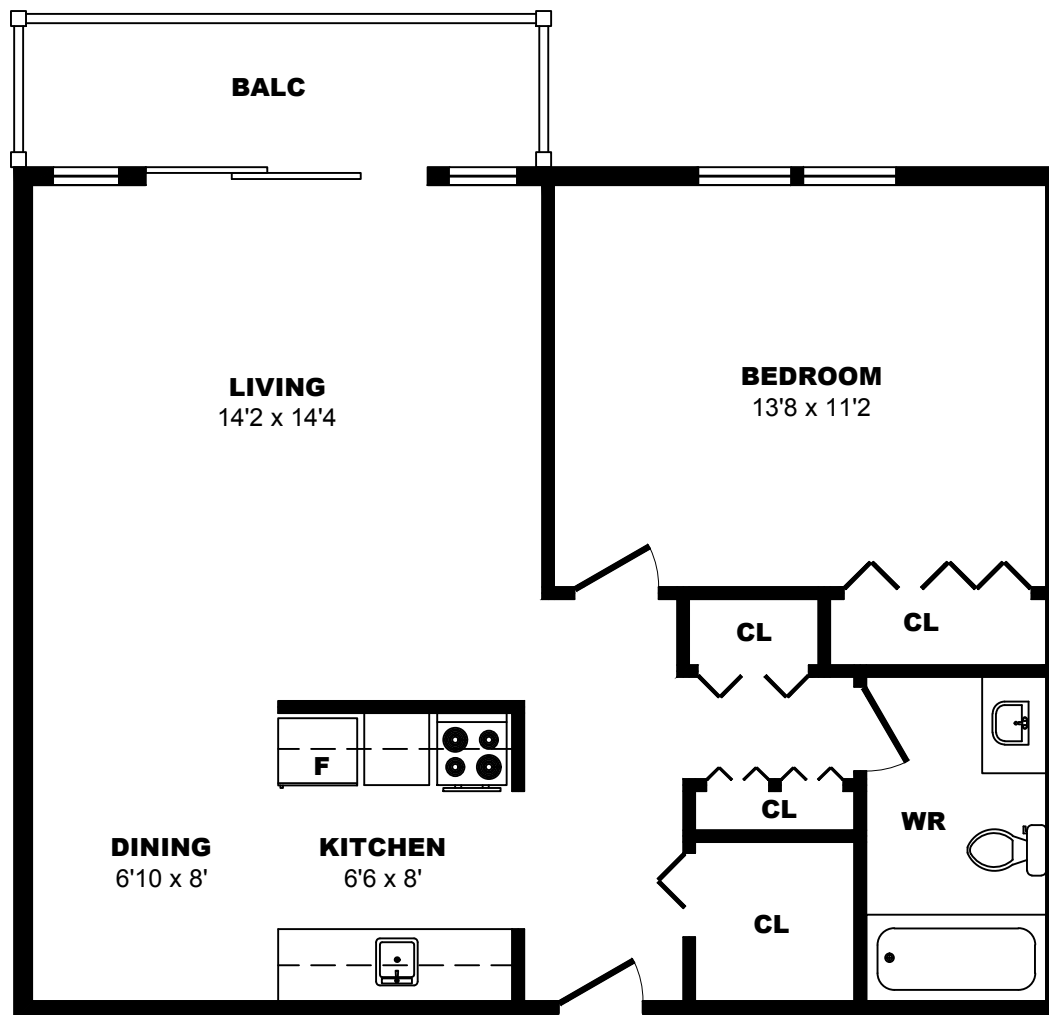

4501 37th St NW, Calgary - 1 Bdrm A, 500sf

All dimensions are approximate. Sizes and specifications are subject to change without notice E. & O. E.
All illustrations are artist's concept. Actual usable floor space may vary slightly from stated floor area.

4501 37th St NW, Calgary - 1 Bdrm B, 660sf

All dimensions are approximate. Sizes and specifications are subject to change without notice E. & O. E.
All illustrations are artist's concept. Actual usable floor space may vary slightly from stated floor area.

4501 37th St NW, Calgary - 1 Bdrm C, 640sf

All dimensions are approximate. Sizes and specifications are subject to change without notice E. & O. E.
All illustrations are artist's concept. Actual usable floor space may vary slightly from stated floor area.