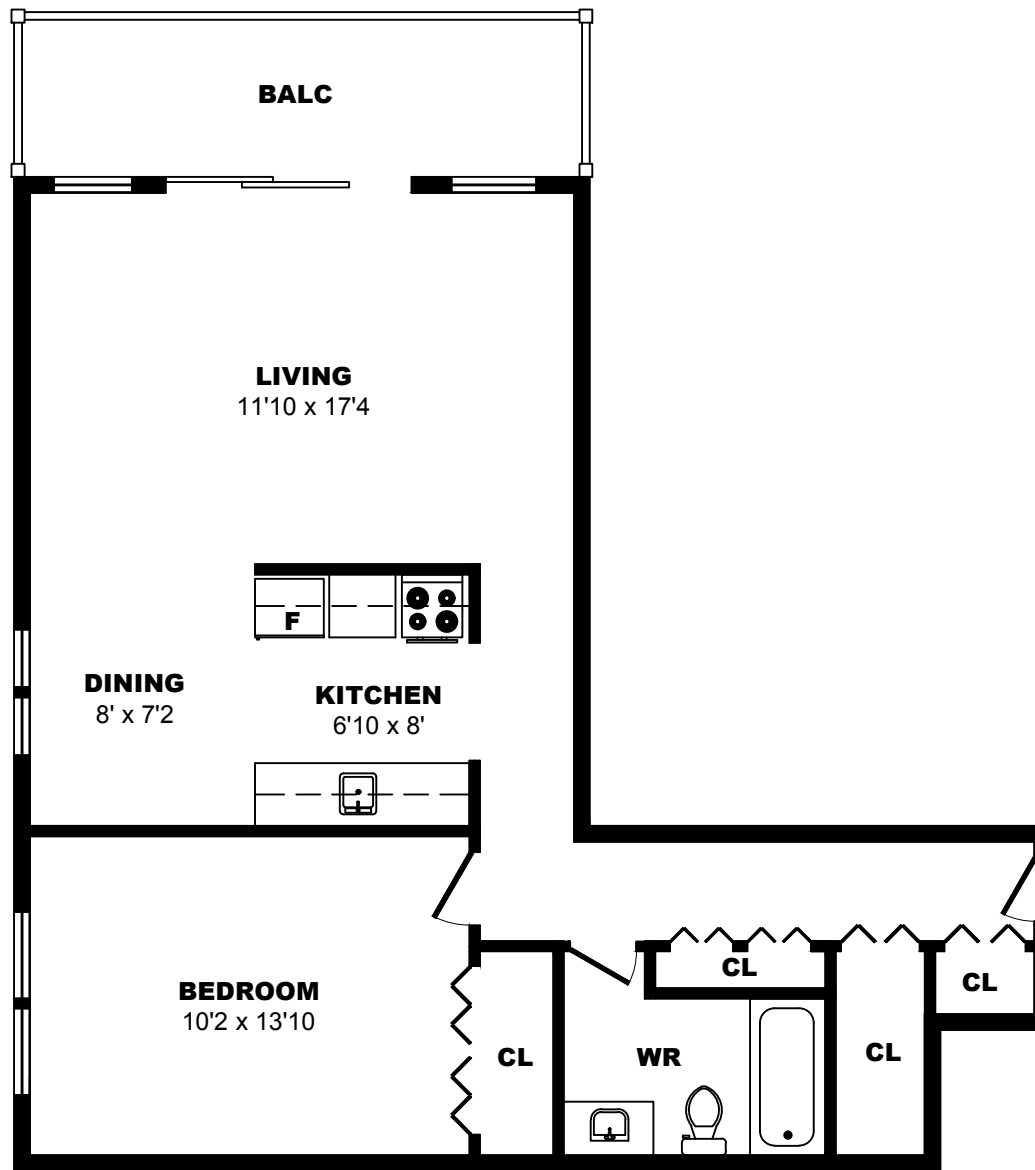

4501 37th St NW, Calgary - 1 Bdrm A, 500sf

All dimensions are approximate. Sizes and specifications are subject to change without notice E. & O. E.
All illustrations are artist's concept. Actual usable floor space may vary slightly from stated floor area.

4501 37th St NW, Calgary - 1 Bdrm B, 660sf

All dimensions are approximate. Sizes and specifications are subject to change without notice E. & O. E.
All illustrations are artist's concept. Actual usable floor space may vary slightly from stated floor area.

4501 37th St NW, Calgary - 1 Bdrm C, 640sf

All dimensions are approximate. Sizes and specifications are subject to change without notice E. & O. E.
All illustrations are artist's concept. Actual usable floor space may vary slightly from stated floor area.