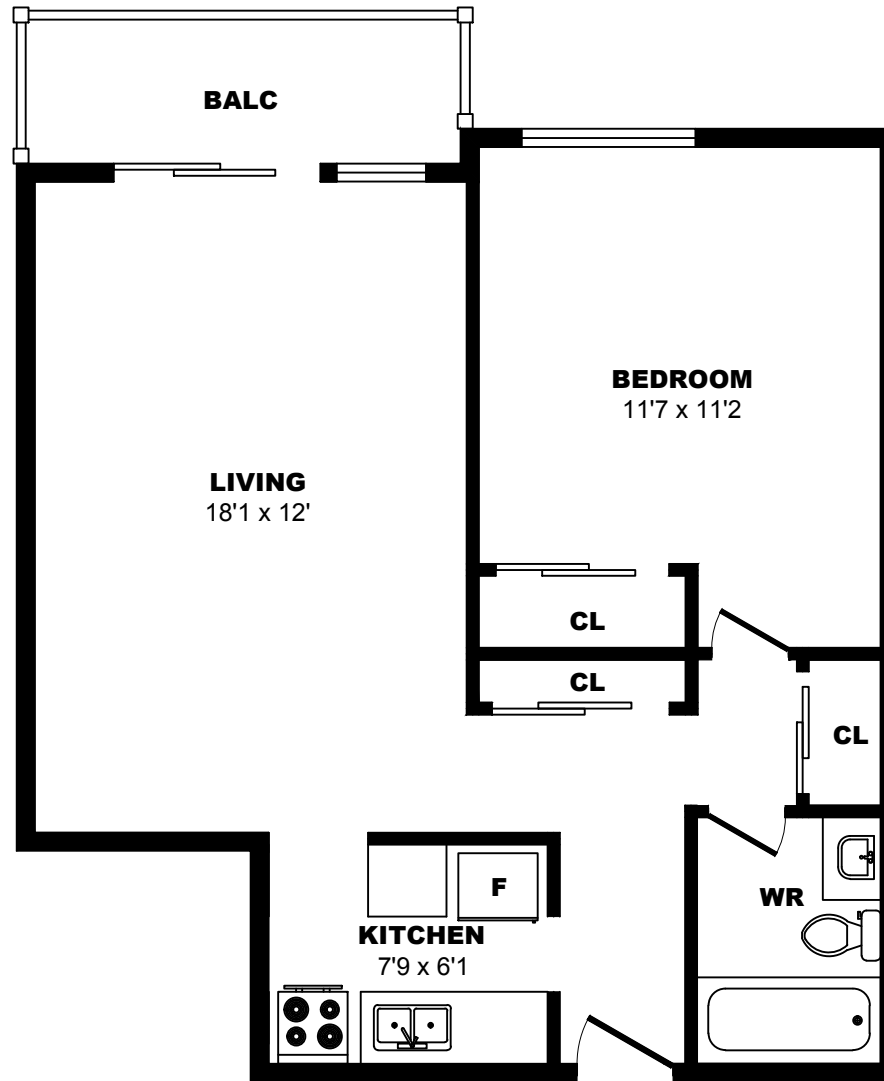

430 11th Street, New Westminster - Bachelor A, 430sf

All dimensions are approximate. Sizes and specifications are subject to change without notice E. & O. E.
All illustrations are artist's concept. Actual usable floor space may vary slightly from stated floor area.

430 11th Street, New Westminster - 1 Bdrm A, 660sf

All dimensions are approximate. Sizes and specifications are subject to change without notice E. & O. E.
All illustrations are artist's concept. Actual usable floor space may vary slightly from stated floor area.

430 11th Street, New Westminster - 1 Bdrm B, 740sf

All dimensions are approximate. Sizes and specifications are subject to change without notice E. & O. E.
All illustrations are artist's concept. Actual usable floor space may vary slightly from stated floor area.

430 11th Street, New Westminster - 1 Bdrm C, 590sf

All dimensions are approximate. Sizes and specifications are subject to change without notice E. & O. E.
All illustrations are artist's concept. Actual usable floor space may vary slightly from stated floor area.