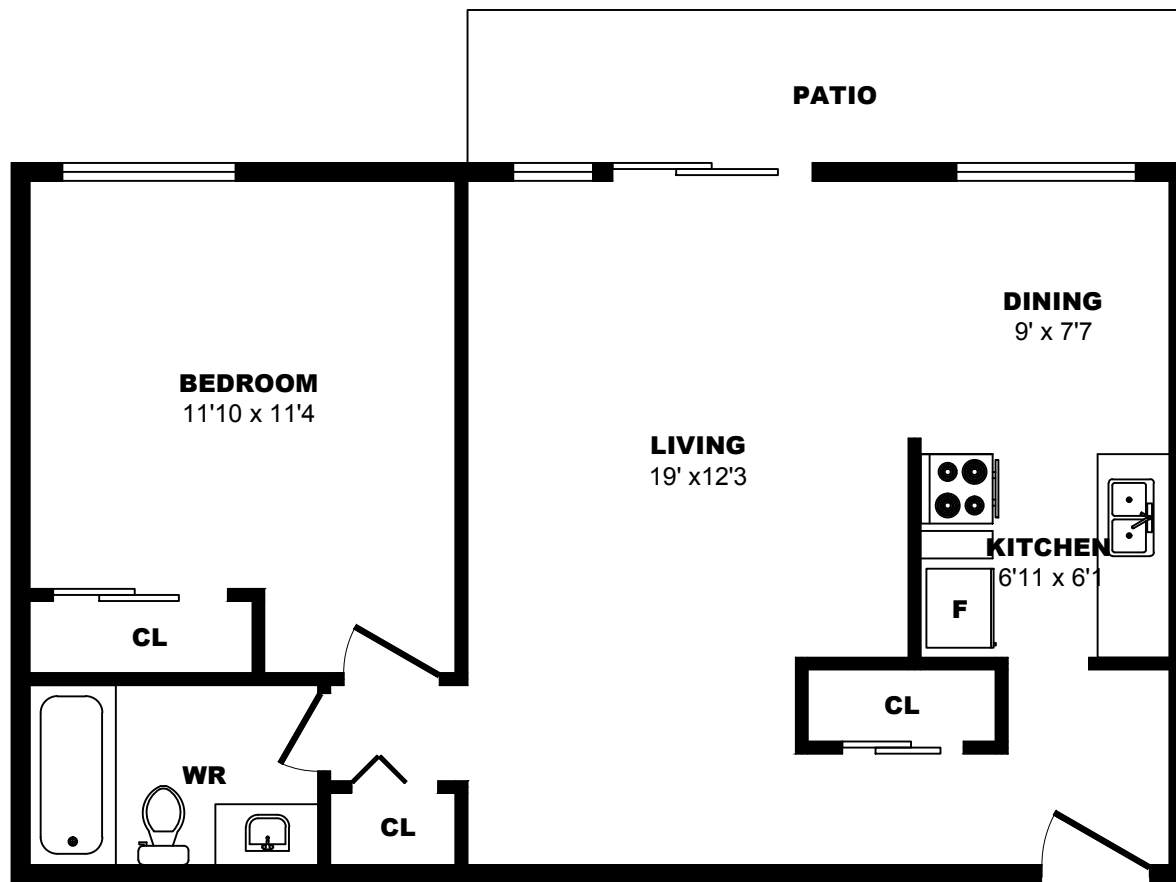

430 11th Street, New Westminster - 1 Bdrm G, 590sf

All dimensions are approximate. Sizes and specifications are subject to change without notice E. & O. E.
All illustrations are artist's concept. Actual usable floor space may vary slightly from stated floor area.

430 11th Street, New Westminster - 1 Bdrm H, 740sf

All dimensions are approximate. Sizes and specifications are subject to change without notice E. & O. E.
 All illustrations are artist's concept. Actual usable floor space may vary slightly from stated floor area.

430 11th Street, New Westminster - 1 Bdrm J, 520sf

All dimensions are approximate. Sizes and specifications are subject to change without notice E. & O. E.
All illustrations are artist's concept. Actual usable floor space may vary slightly from stated floor area.