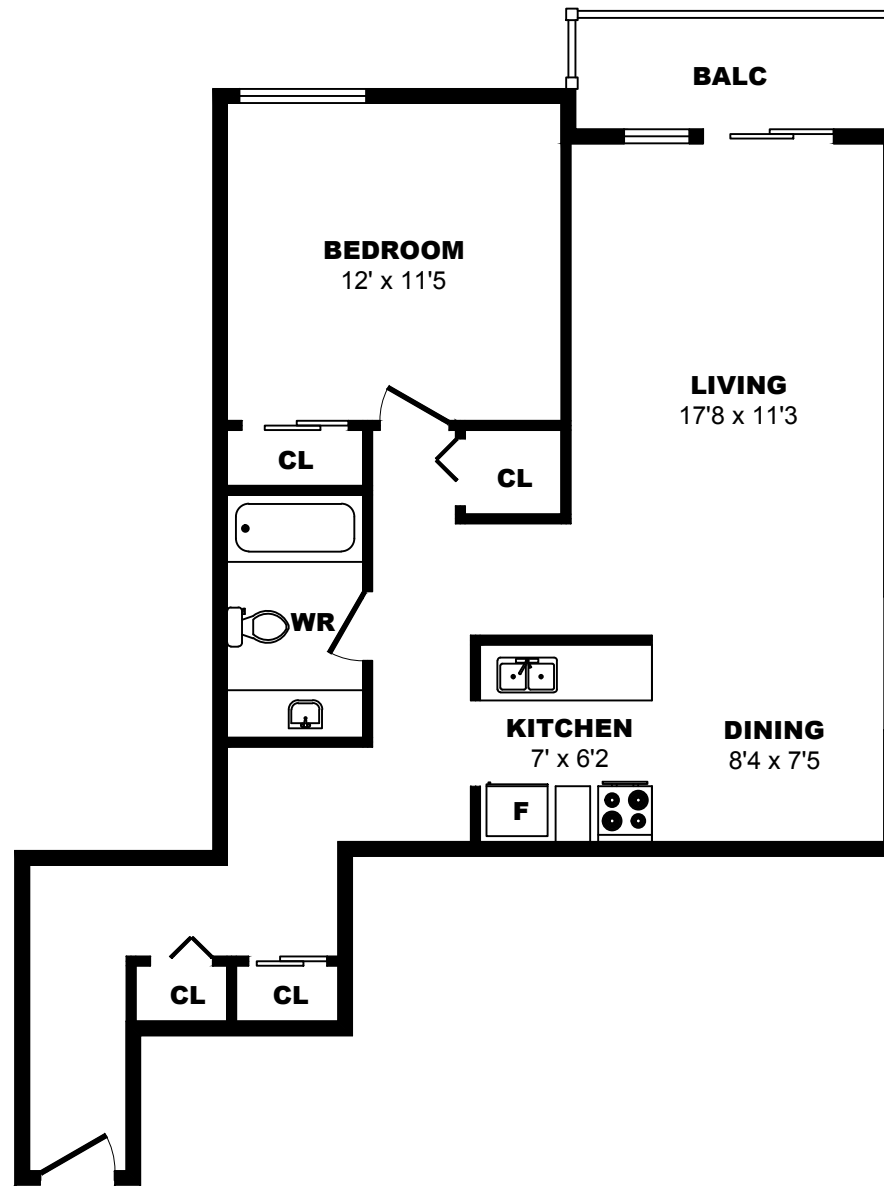

430 11th Street, New Westminster - Bachelor A, 430sf

All dimensions are approximate. Sizes and specifications are subject to change without notice E. & O. E.
All illustrations are artist's concept. Actual usable floor space may vary slightly from stated floor area.

430 11th Street, New Westminster - 1 Bdrm A, 660sf

All dimensions are approximate. Sizes and specifications are subject to change without notice E. & O. E.
All illustrations are artist's concept. Actual usable floor space may vary slightly from stated floor area.

430 11th Street, New Westminster - 1 Bdrm B, 740sf

All dimensions are approximate. Sizes and specifications are subject to change without notice E. & O. E.
All illustrations are artist's concept. Actual usable floor space may vary slightly from stated floor area.

430 11th Street, New Westminster - 1 Bdrm C, 590sf

All dimensions are approximate. Sizes and specifications are subject to change without notice E. & O. E.
All illustrations are artist's concept. Actual usable floor space may vary slightly from stated floor area.