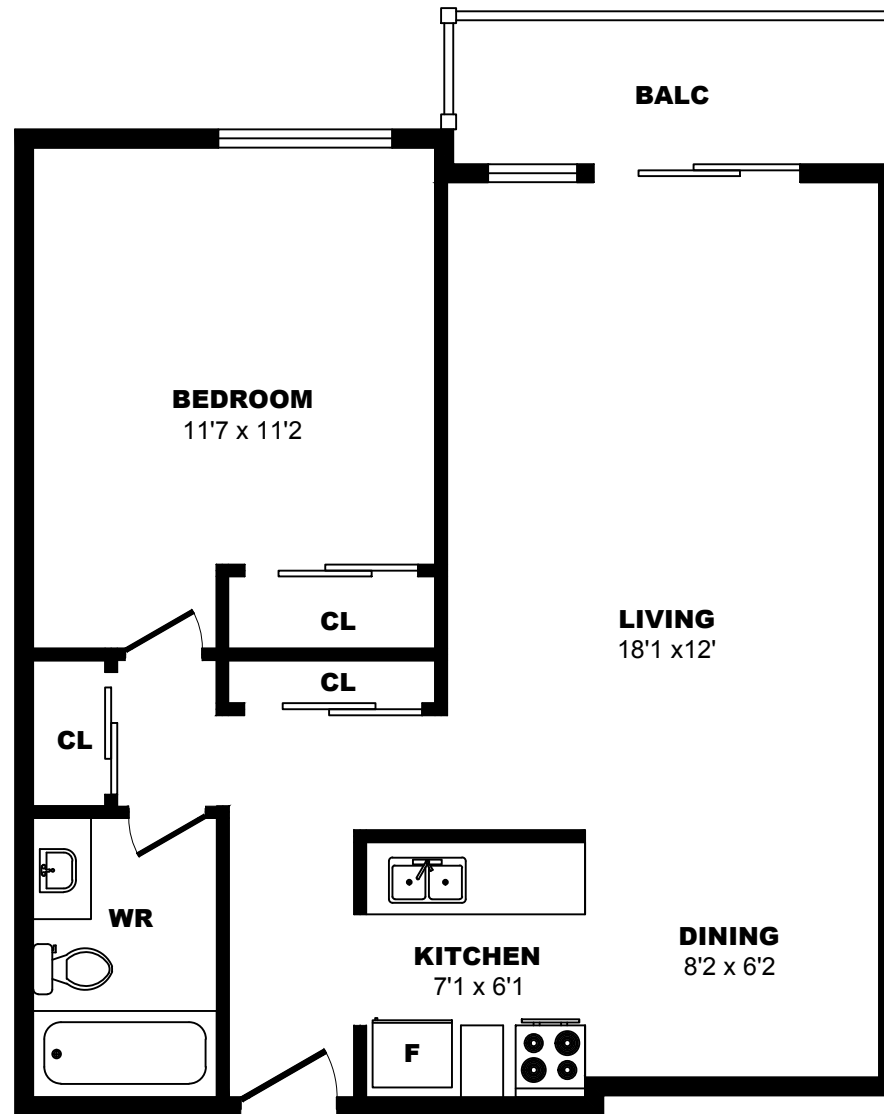

430 11th Street, New Westminster - 1 Bdrm A, 660sf

All dimensions are approximate. Sizes and specifications are subject to change without notice E. & O. E.
All illustrations are artist's concept. Actual usable floor space may vary slightly from stated floor area.

430 11th Street, New Westminster - 1 Bdrm B, 740sf

All dimensions are approximate. Sizes and specifications are subject to change without notice E. & O. E.
All illustrations are artist's concept. Actual usable floor space may vary slightly from stated floor area.

430 11th Street, New Westminster - 1 Bdrm C, 590sf

All dimensions are approximate. Sizes and specifications are subject to change without notice E. & O. E.
All illustrations are artist's concept. Actual usable floor space may vary slightly from stated floor area.

430 11th Street, New Westminster - 1 Bdrm D, 630sf

All dimensions are approximate. Sizes and specifications are subject to change without notice E. & O. E.
All illustrations are artist's concept. Actual usable floor space may vary slightly from stated floor area.