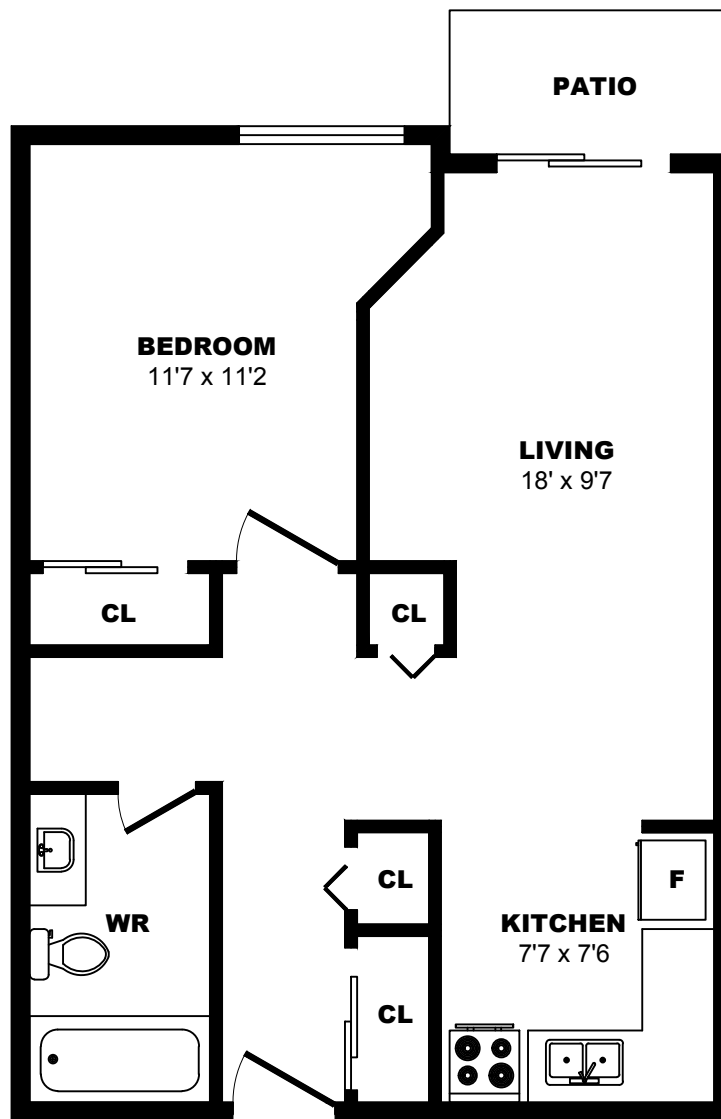

430 11th Street, New Westminster - 1 Bdrm F, 630sf

All dimensions are approximate. Sizes and specifications are subject to change without notice E. & O. E.
All illustrations are artist's concept. Actual usable floor space may vary slightly from stated floor area.

430 11th Street, New Westminster - 1 Bdrm G, 590sf

All dimensions are approximate. Sizes and specifications are subject to change without notice E. & O. E.
All illustrations are artist's concept. Actual usable floor space may vary slightly from stated floor area.

430 11th Street, New Westminster - 1 Bdrm H, 740sf

All dimensions are approximate. Sizes and specifications are subject to change without notice E. & O. E.
 All illustrations are artist's concept. Actual usable floor space may vary slightly from stated floor area.