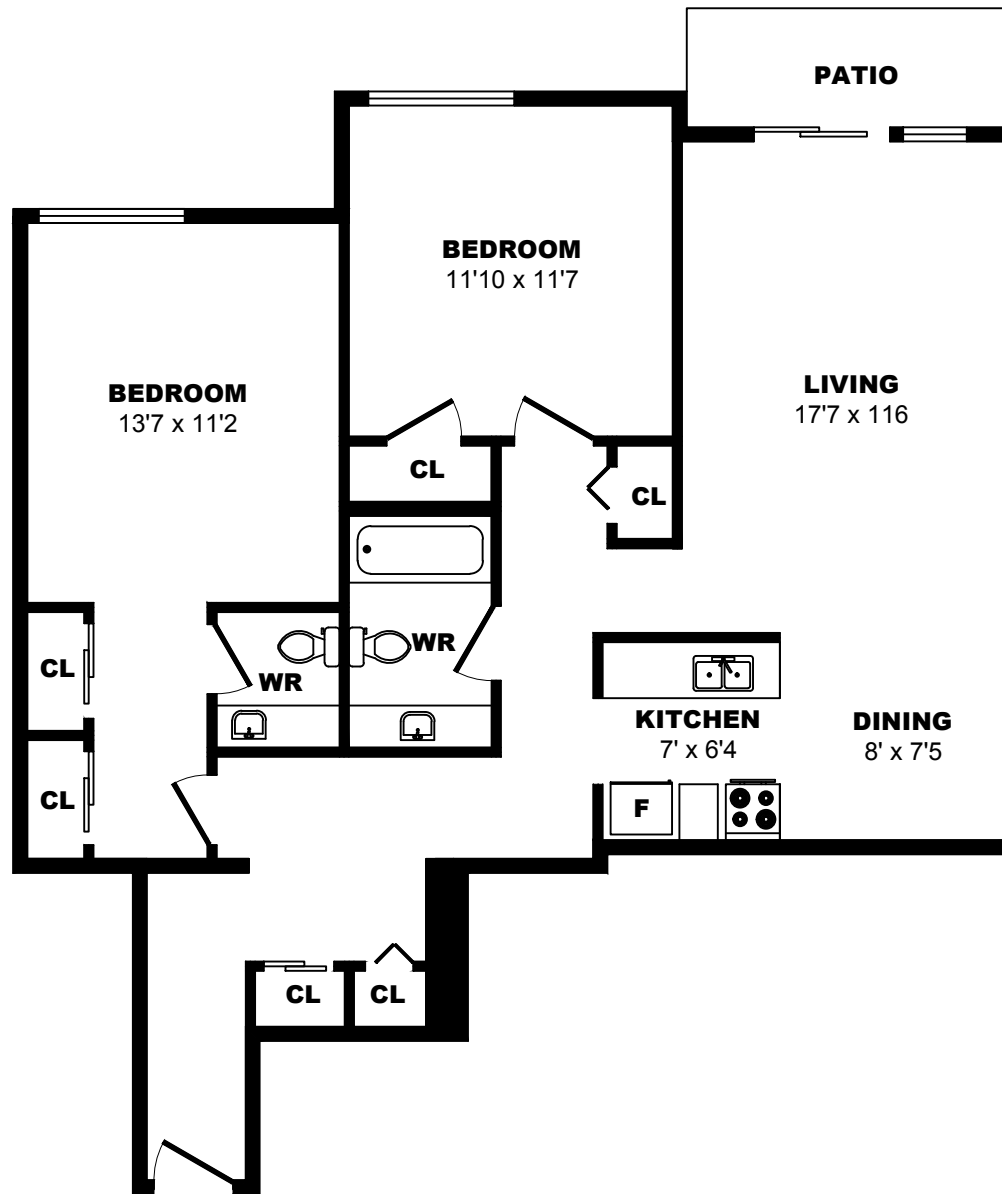

430 11th Street, New Westminster – 2 Bdrm A, 1010sf

All dimensions are approximate. Sizes and specifications are subject to change without notice E. & O. E.
All illustrations are artist's concept. Actual usable floor space may vary slightly from stated floor area.