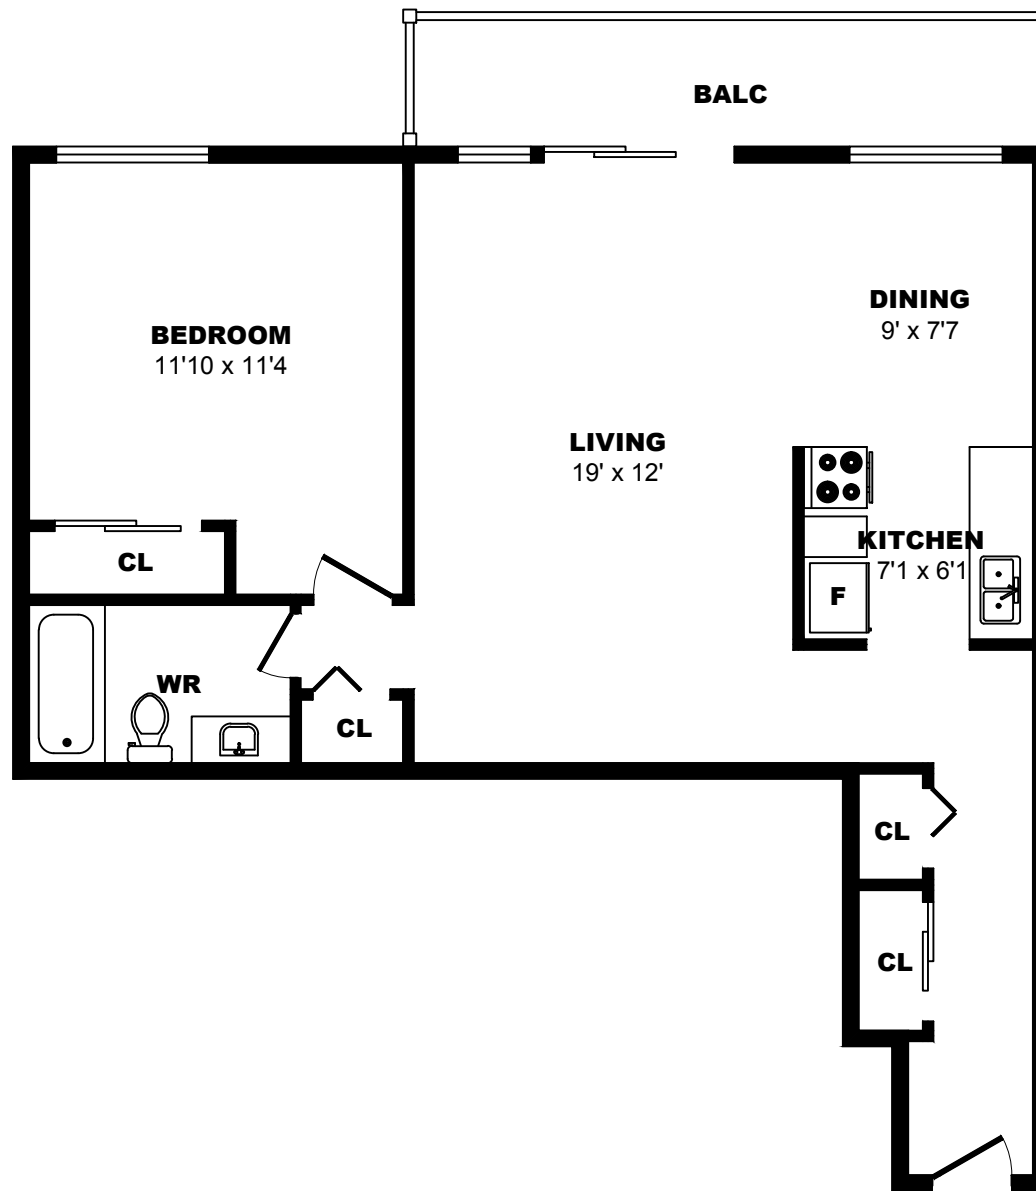

430 11th Street, New Westminster - 1 Bdrm B, 740sf

All dimensions are approximate. Sizes and specifications are subject to change without notice E. & O. E.
All illustrations are artist's concept. Actual usable floor space may vary slightly from stated floor area.

430 11th Street, New Westminster - 1 Bdrm C, 590sf

All dimensions are approximate. Sizes and specifications are subject to change without notice E. & O. E.
All illustrations are artist's concept. Actual usable floor space may vary slightly from stated floor area.

430 11th Street, New Westminster - 1 Bdrm D, 630sf

All dimensions are approximate. Sizes and specifications are subject to change without notice E. & O. E.
All illustrations are artist's concept. Actual usable floor space may vary slightly from stated floor area.

430 11th Street, New Westminster - 1 Bdrm E, 720sf

All dimensions are approximate. Sizes and specifications are subject to change without notice E. & O. E.
All illustrations are artist's concept. Actual usable floor space may vary slightly from stated floor area.