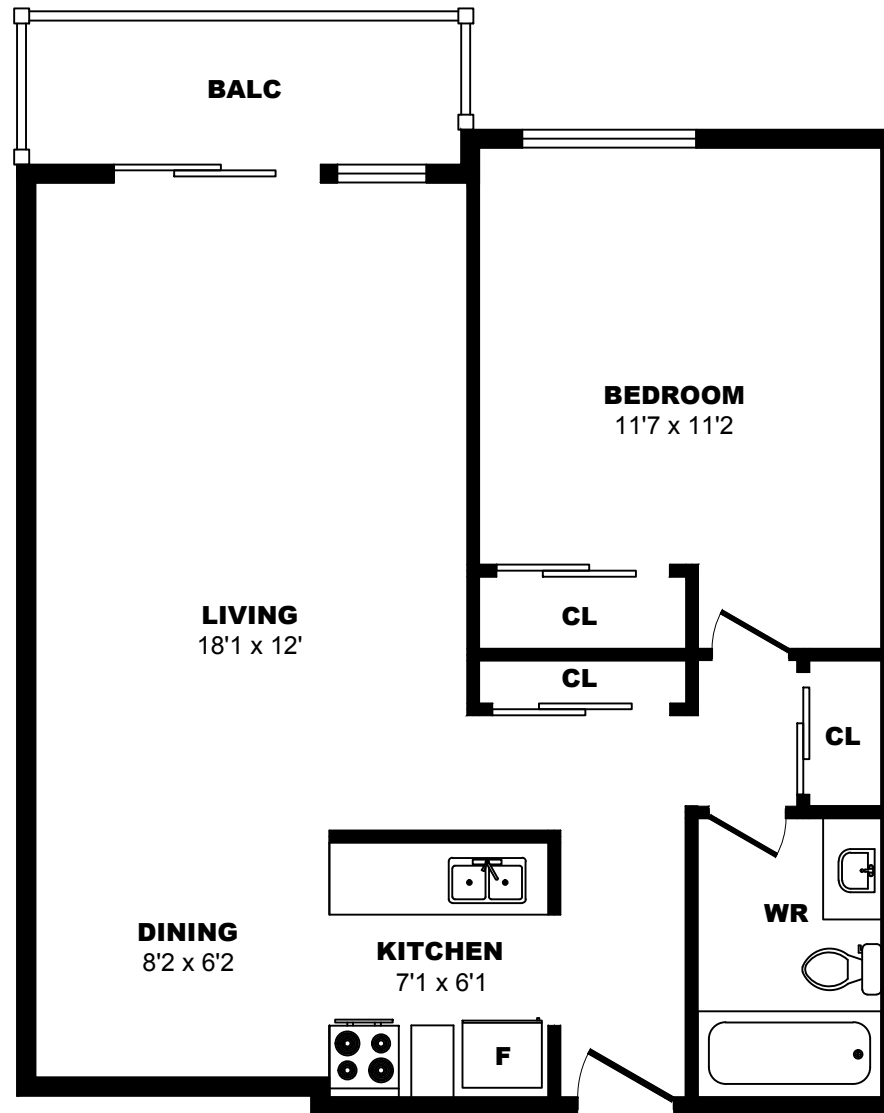

430 11th Street, New Westminster - 1 Bdrm C, 590sf

All dimensions are approximate. Sizes and specifications are subject to change without notice E. & O. E.
All illustrations are artist's concept. Actual usable floor space may vary slightly from stated floor area.

430 11th Street, New Westminster - 1 Bdrm D, 630sf

All dimensions are approximate. Sizes and specifications are subject to change without notice E. & O. E.
All illustrations are artist's concept. Actual usable floor space may vary slightly from stated floor area.

430 11th Street, New Westminster - 1 Bdrm E, 720sf

All dimensions are approximate. Sizes and specifications are subject to change without notice E. & O. E.
All illustrations are artist's concept. Actual usable floor space may vary slightly from stated floor area.