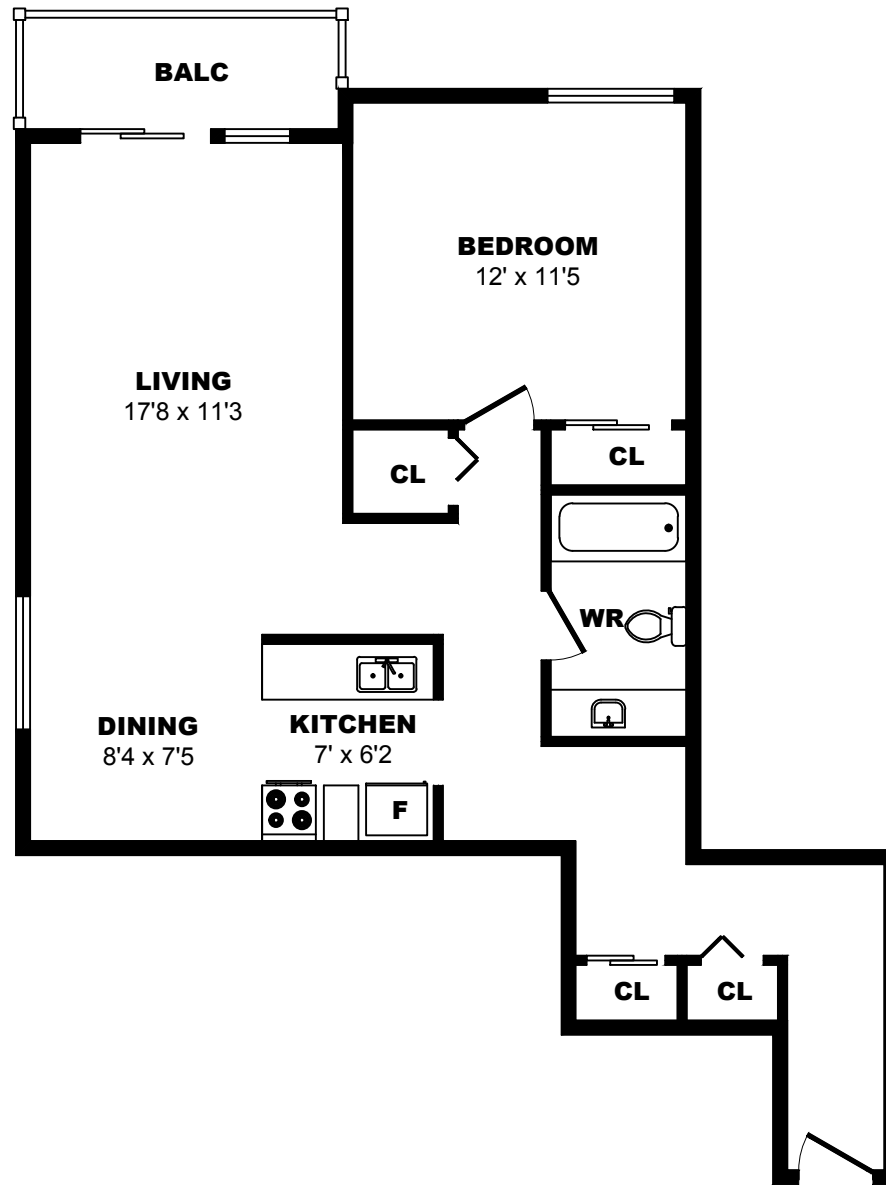

430 11th Street, New Westminster - 1 Bdrm F, 630sf

All dimensions are approximate. Sizes and specifications are subject to change without notice E. & O. E.
All illustrations are artist's concept. Actual usable floor space may vary slightly from stated floor area.

430 11th Street, New Westminster - 1 Bdrm G, 590sf

All dimensions are approximate. Sizes and specifications are subject to change without notice E. & O. E.
All illustrations are artist's concept. Actual usable floor space may vary slightly from stated floor area.