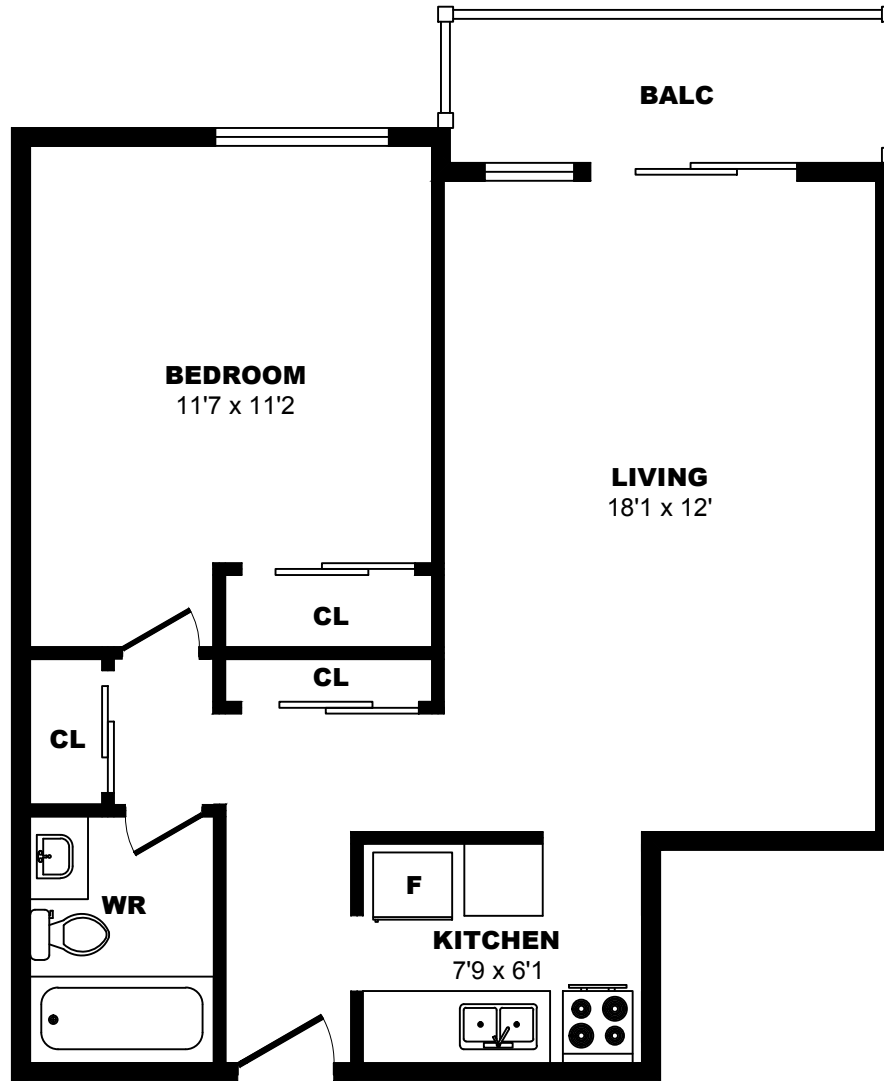

430 11th Street, New Westminster - 1 Bdrm E, 720sf

All dimensions are approximate. Sizes and specifications are subject to change without notice E. & O. E.
All illustrations are artist's concept. Actual usable floor space may vary slightly from stated floor area.

430 11th Street, New Westminster - 1 Bdrm F, 630sf

All dimensions are approximate. Sizes and specifications are subject to change without notice E. & O. E.
All illustrations are artist's concept. Actual usable floor space may vary slightly from stated floor area.