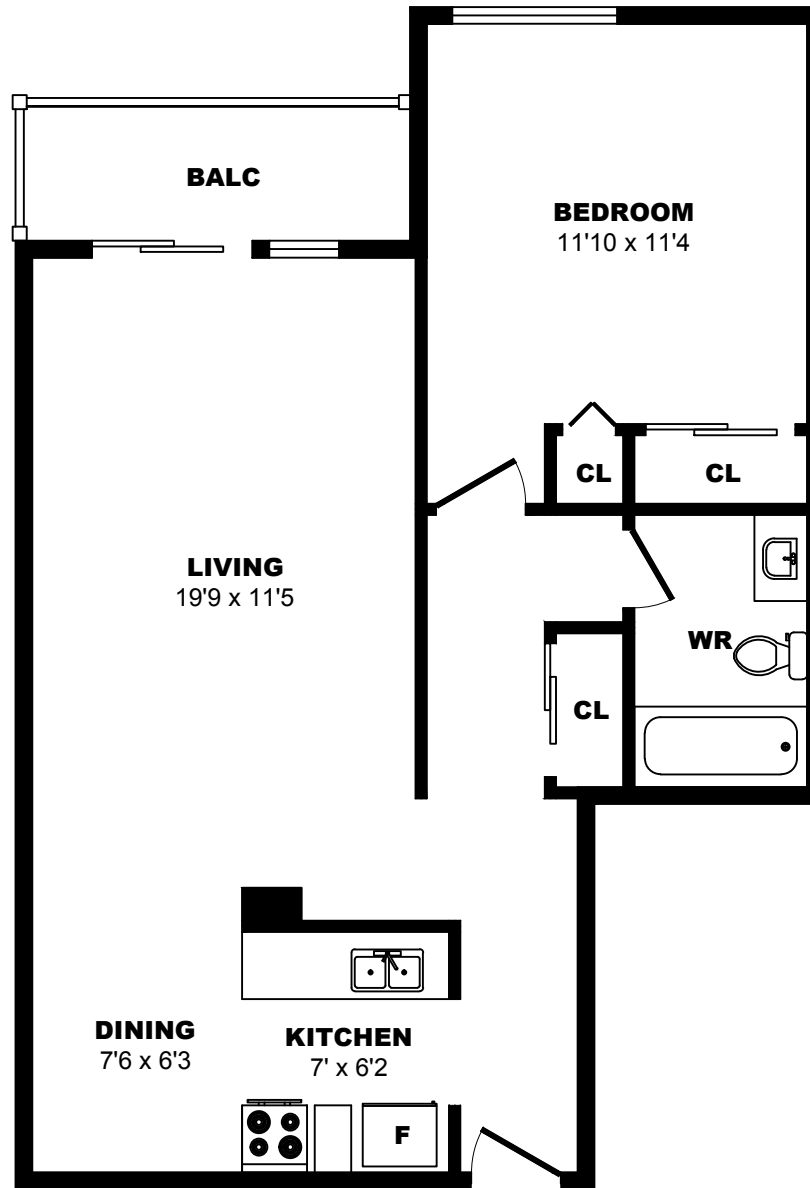

430 11th Street, New Westminster - Bachelor A, 430sf

All dimensions are approximate. Sizes and specifications are subject to change without notice E. & O. E.
All illustrations are artist's concept. Actual usable floor space may vary slightly from stated floor area.

430 11th Street, New Westminster - 1 Bdrm A, 660sf

All dimensions are approximate. Sizes and specifications are subject to change without notice E. & O. E.
All illustrations are artist's concept. Actual usable floor space may vary slightly from stated floor area.

430 11th Street, New Westminster - 1 Bdrm B, 740sf

All dimensions are approximate. Sizes and specifications are subject to change without notice E. & O. E.
All illustrations are artist's concept. Actual usable floor space may vary slightly from stated floor area.

430 11th Street, New Westminster - 1 Bdrm C, 590sf

All dimensions are approximate. Sizes and specifications are subject to change without notice E. & O. E.
All illustrations are artist's concept. Actual usable floor space may vary slightly from stated floor area.