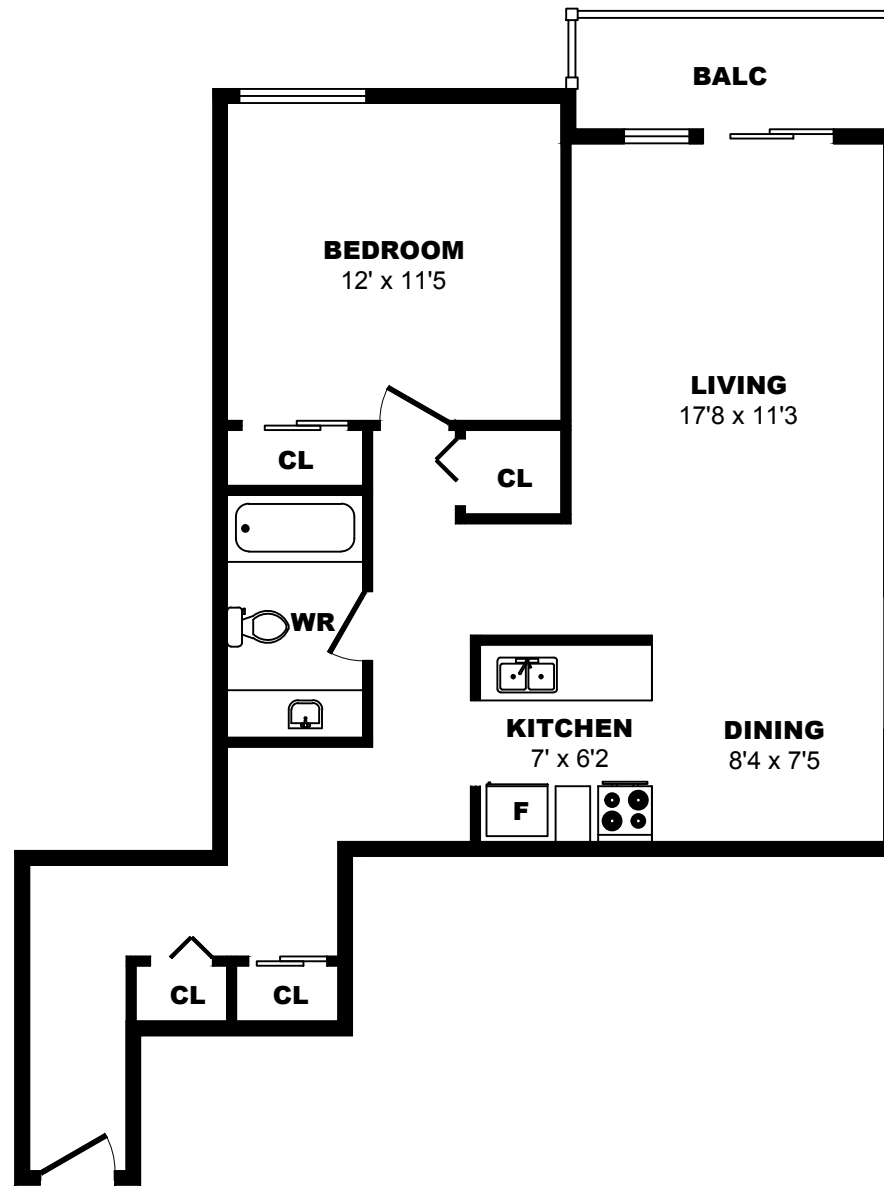

430 11th Street, New Westminster - 1 Bdrm A, 660sf

All dimensions are approximate. Sizes and specifications are subject to change without notice E. & O. E.
All illustrations are artist's concept. Actual usable floor space may vary slightly from stated floor area.

430 11th Street, New Westminster - 1 Bdrm B, 740sf

All dimensions are approximate. Sizes and specifications are subject to change without notice E. & O. E.
All illustrations are artist's concept. Actual usable floor space may vary slightly from stated floor area.

430 11th Street, New Westminster - 1 Bdrm C, 590sf

All dimensions are approximate. Sizes and specifications are subject to change without notice E. & O. E.
All illustrations are artist's concept. Actual usable floor space may vary slightly from stated floor area.

430 11th Street, New Westminster - 1 Bdrm D, 630sf

All dimensions are approximate. Sizes and specifications are subject to change without notice E. & O. E.
All illustrations are artist's concept. Actual usable floor space may vary slightly from stated floor area.