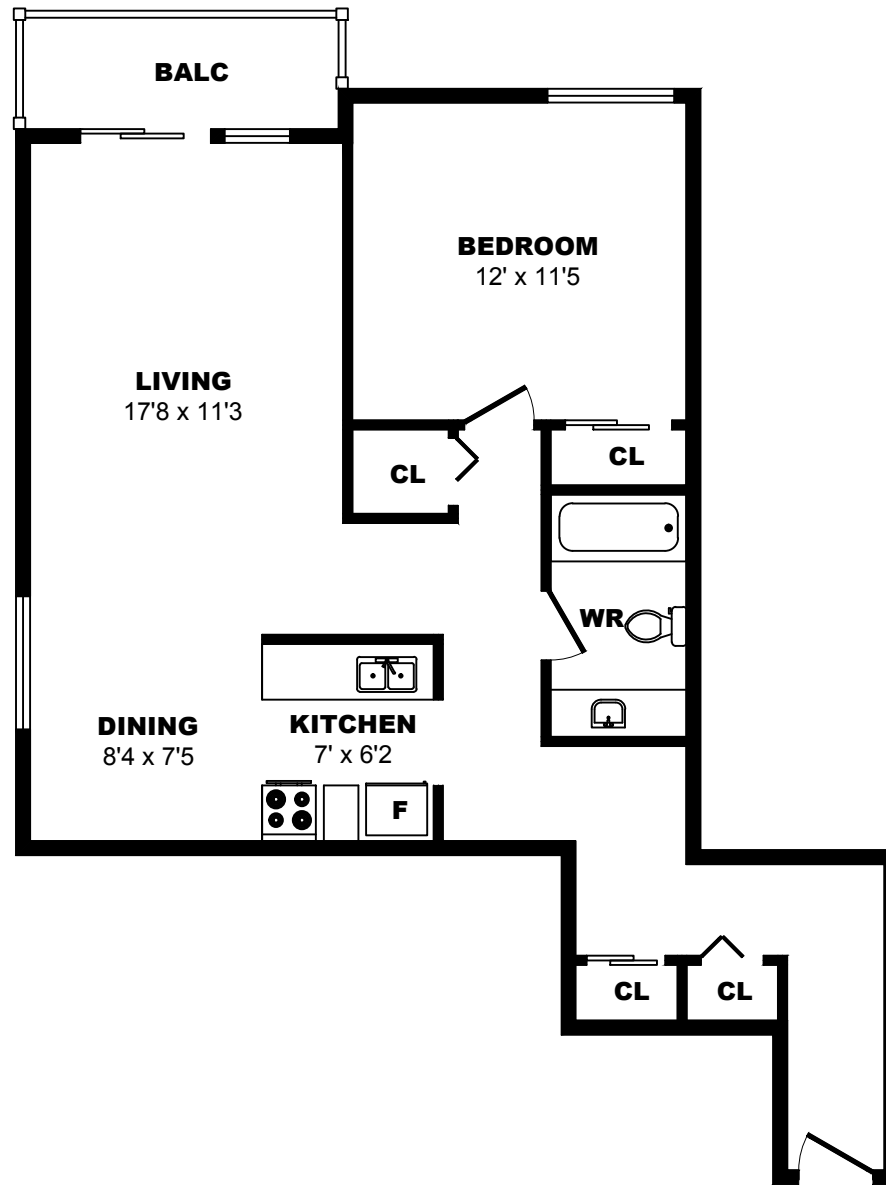

430 11th Street, New Westminster - 1 Bdrm F, 630sf

All dimensions are approximate. Sizes and specifications are subject to change without notice E. & O. E.
 All illustrations are artist's concept. Actual usable floor space may vary slightly from stated floor area.

430 11th Street, New Westminster - 1 Bdrm G, 590sf

All dimensions are approximate. Sizes and specifications are subject to change without notice E. & O. E.
All illustrations are artist's concept. Actual usable floor space may vary slightly from stated floor area.