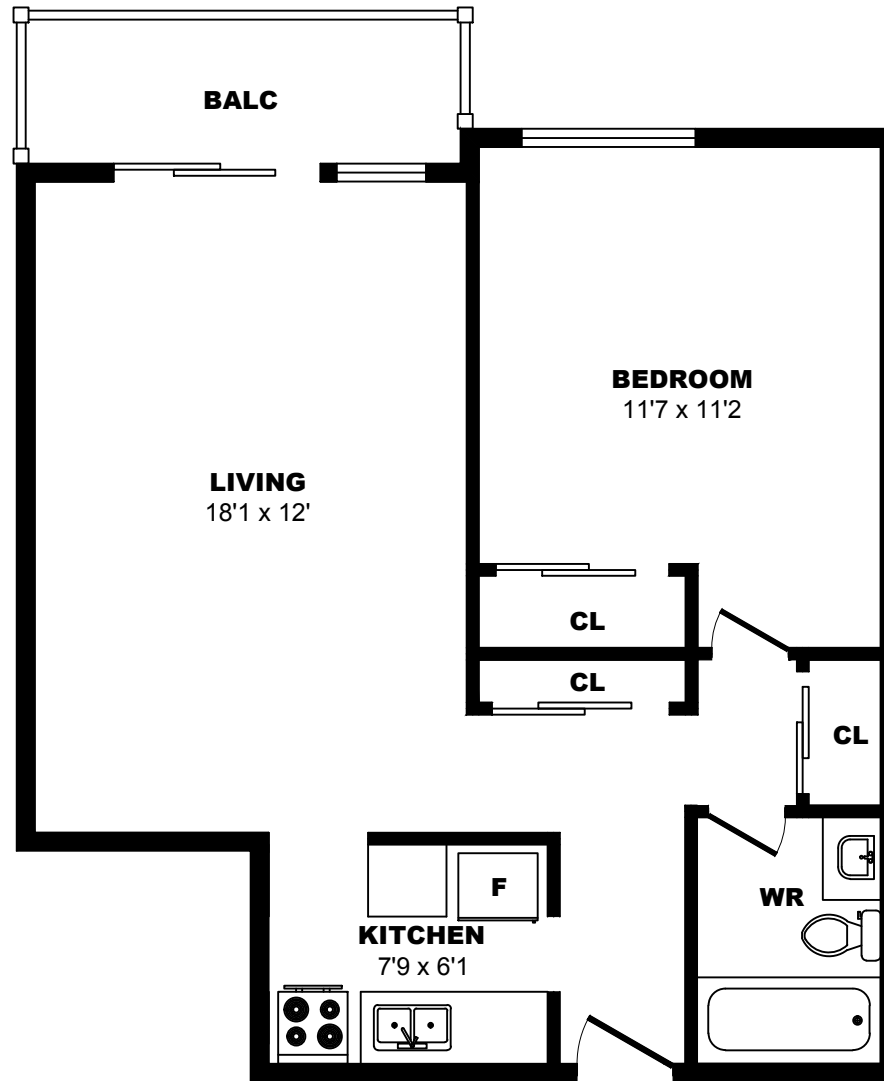

430 11th Street, New Westminster - 1 Bdrm A, 660sf

All dimensions are approximate. Sizes and specifications are subject to change without notice E. & O. E.
All illustrations are artist's concept. Actual usable floor space may vary slightly from stated floor area.

430 11th Street, New Westminster - 1 Bdrm B, 740sf

All dimensions are approximate. Sizes and specifications are subject to change without notice E. & O. E.
All illustrations are artist's concept. Actual usable floor space may vary slightly from stated floor area.

430 11th Street, New Westminster - 1 Bdrm C, 590sf

All dimensions are approximate. Sizes and specifications are subject to change without notice E. & O. E.
All illustrations are artist's concept. Actual usable floor space may vary slightly from stated floor area.

430 11th Street, New Westminster - 1 Bdrm D, 630sf

All dimensions are approximate. Sizes and specifications are subject to change without notice E. & O. E.
All illustrations are artist's concept. Actual usable floor space may vary slightly from stated floor area.