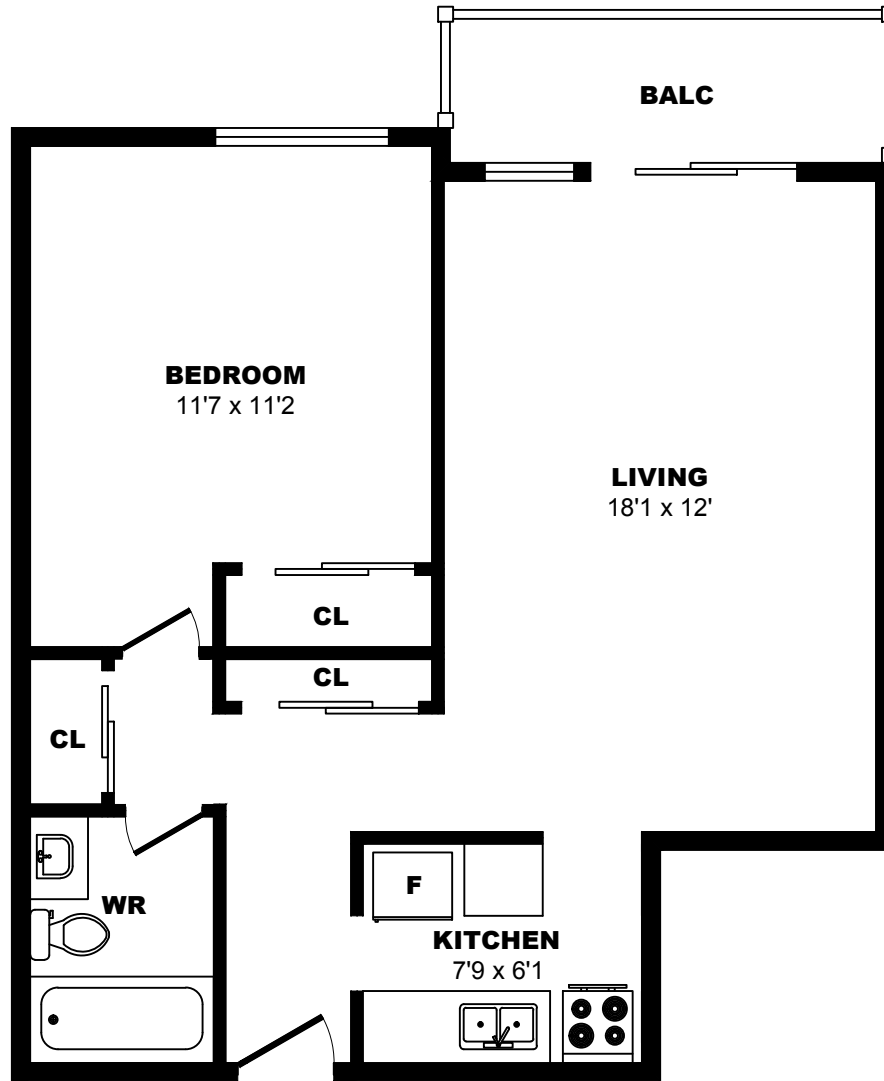

430 11th Street, New Westminster - 1 Bdrm D, 630sf

All dimensions are approximate. Sizes and specifications are subject to change without notice E. & O. E.
All illustrations are artist's concept. Actual usable floor space may vary slightly from stated floor area.

430 11th Street, New Westminster - 1 Bdrm E, 720sf

All dimensions are approximate. Sizes and specifications are subject to change without notice E. & O. E.
All illustrations are artist's concept. Actual usable floor space may vary slightly from stated floor area.

430 11th Street, New Westminster - 1 Bdrm F, 630sf

All dimensions are approximate. Sizes and specifications are subject to change without notice E. & O. E.
 All illustrations are artist's concept. Actual usable floor space may vary slightly from stated floor area.