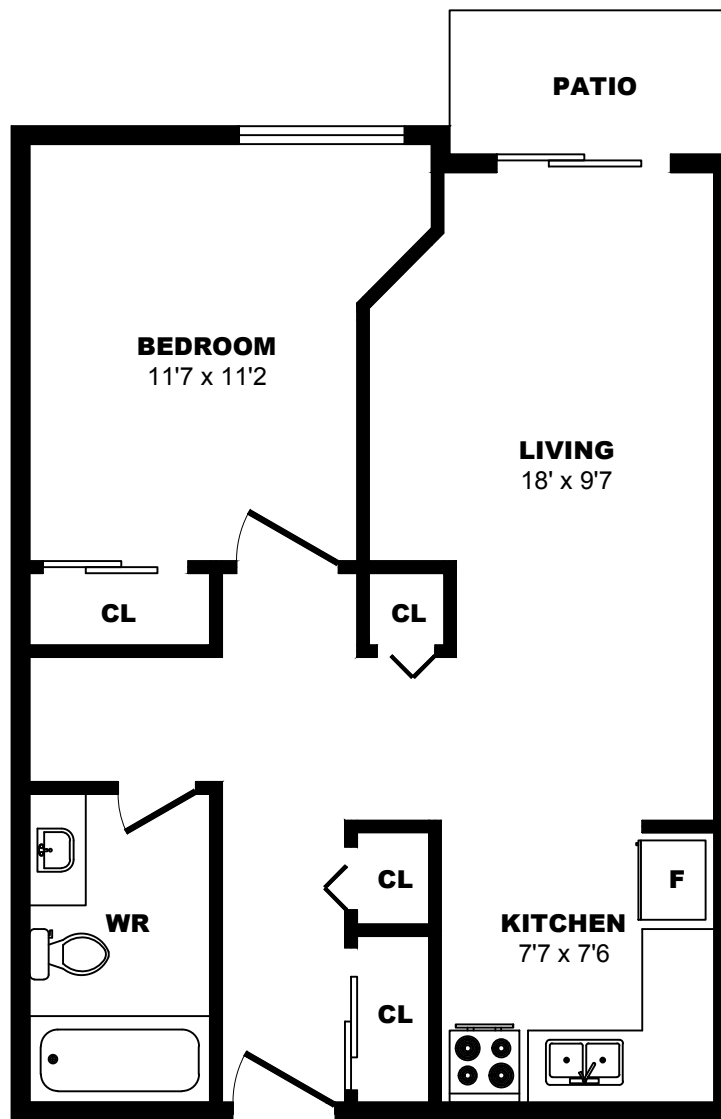

430 11th Street, New Westminster - 1 Bdrm F, 630sf

All dimensions are approximate. Sizes and specifications are subject to change without notice E. & O. E.
 All illustrations are artist's concept. Actual usable floor space may vary slightly from stated floor area.

430 11th Street, New Westminster - 1 Bdrm G, 590sf

All dimensions are approximate. Sizes and specifications are subject to change without notice E. & O. E.
All illustrations are artist's concept. Actual usable floor space may vary slightly from stated floor area.

430 11th Street, New Westminster - 1 Bdrm H, 740sf

All dimensions are approximate. Sizes and specifications are subject to change without notice E. & O. E.
All illustrations are artist's concept. Actual usable floor space may vary slightly from stated floor area.