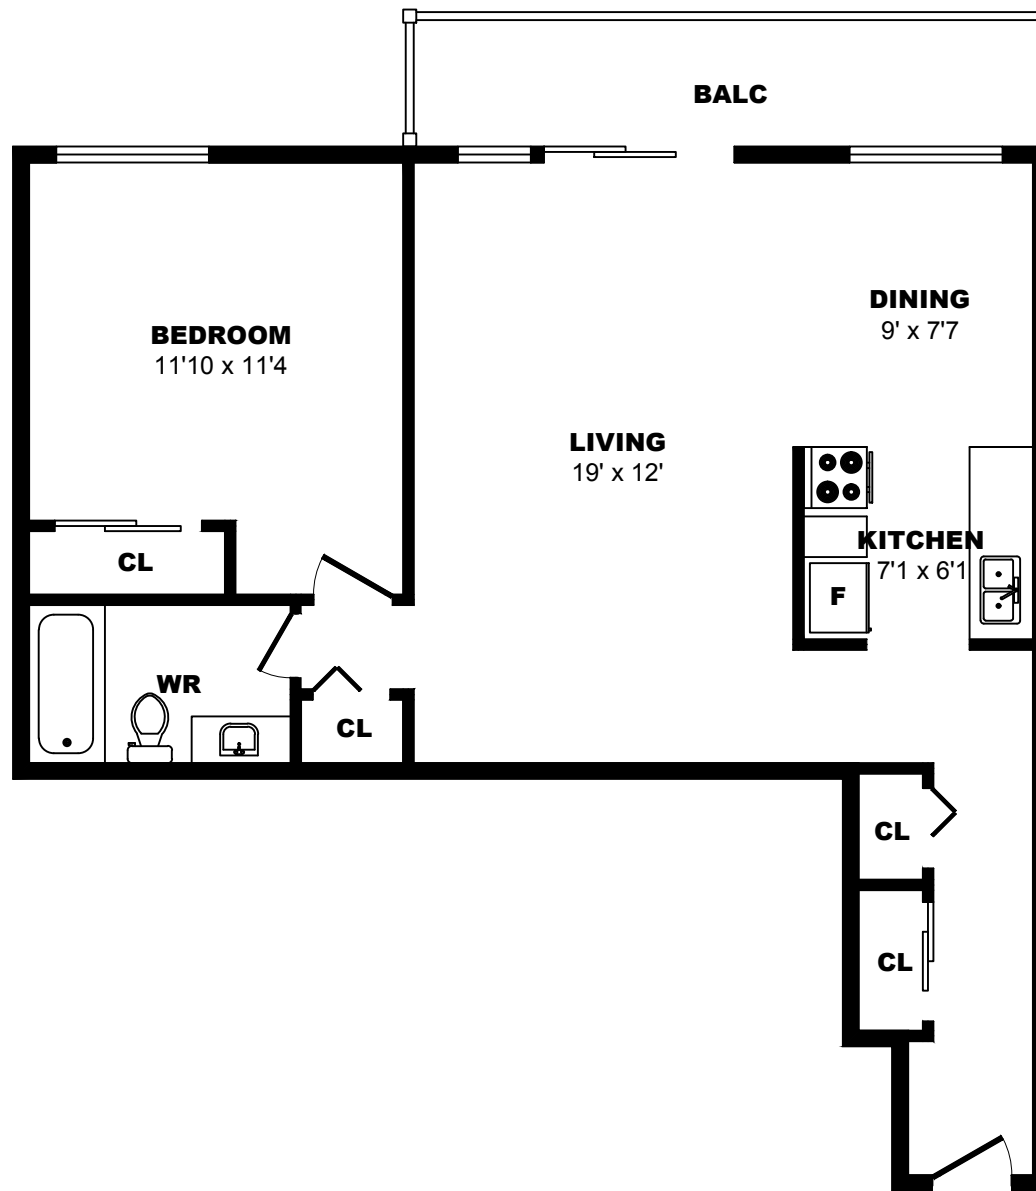

430 11th Street, New Westminster - 1 Bdrm A, 660sf

All dimensions are approximate. Sizes and specifications are subject to change without notice E. & O. E.
All illustrations are artist's concept. Actual usable floor space may vary slightly from stated floor area.

430 11th Street, New Westminster - 1 Bdrm B, 740sf

All dimensions are approximate. Sizes and specifications are subject to change without notice E. & O. E.
All illustrations are artist's concept. Actual usable floor space may vary slightly from stated floor area.

430 11th Street, New Westminster - 1 Bdrm C, 590sf

All dimensions are approximate. Sizes and specifications are subject to change without notice E. & O. E.
All illustrations are artist's concept. Actual usable floor space may vary slightly from stated floor area.

430 11th Street, New Westminster - 1 Bdrm D, 630sf

All dimensions are approximate. Sizes and specifications are subject to change without notice E. & O. E.
All illustrations are artist's concept. Actual usable floor space may vary slightly from stated floor area.