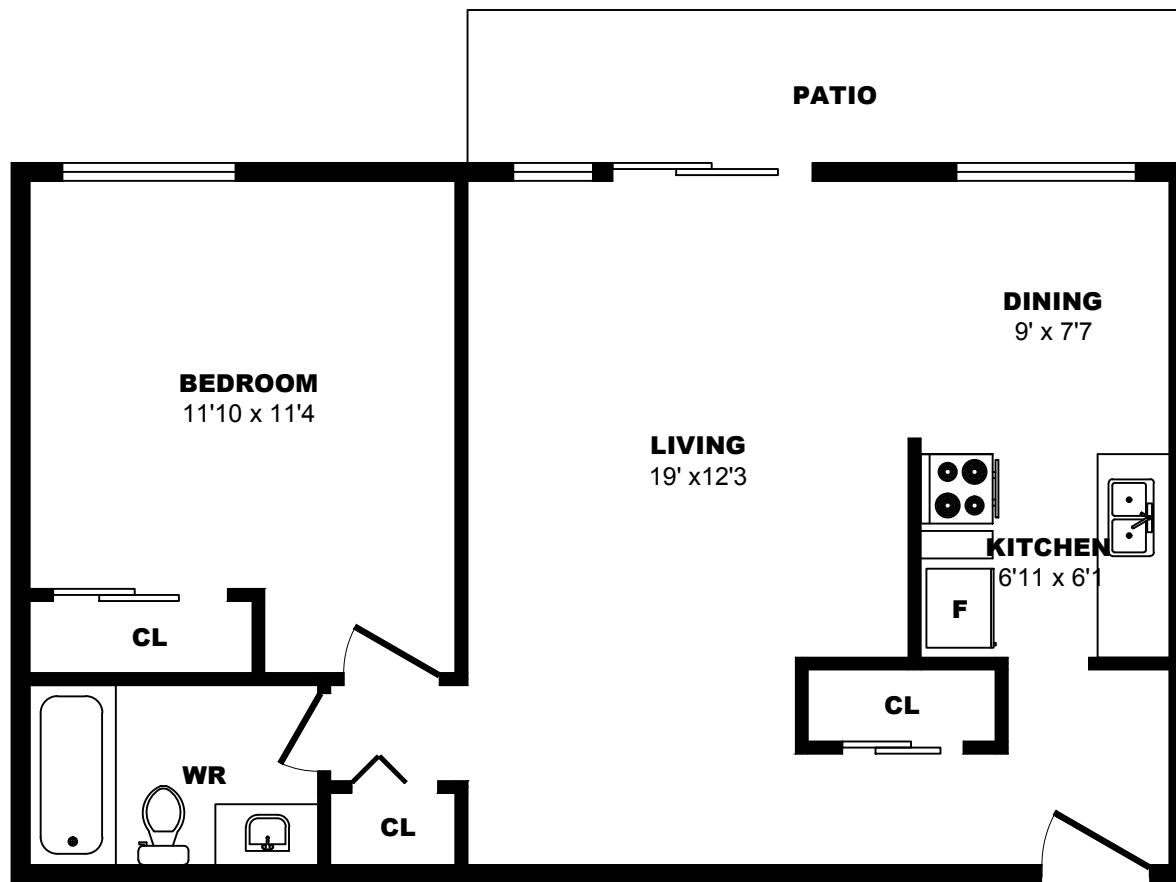

430 11th Street, New Westminster - 1 Bdrm G, 590sf

All dimensions are approximate. Sizes and specifications are subject to change without notice E. & O. E.
All illustrations are artist's concept. Actual usable floor space may vary slightly from stated floor area.

430 11th Street, New Westminster - 1 Bdrm H, 740sf

All dimensions are approximate. Sizes and specifications are subject to change without notice E. & O. E.
All illustrations are artist's concept. Actual usable floor space may vary slightly from stated floor area.

430 11th Street, New Westminster - 1 Bdrm J, 520sf

All dimensions are approximate. Sizes and specifications are subject to change without notice E. & O. E.
All illustrations are artist's concept. Actual usable floor space may vary slightly from stated floor area.