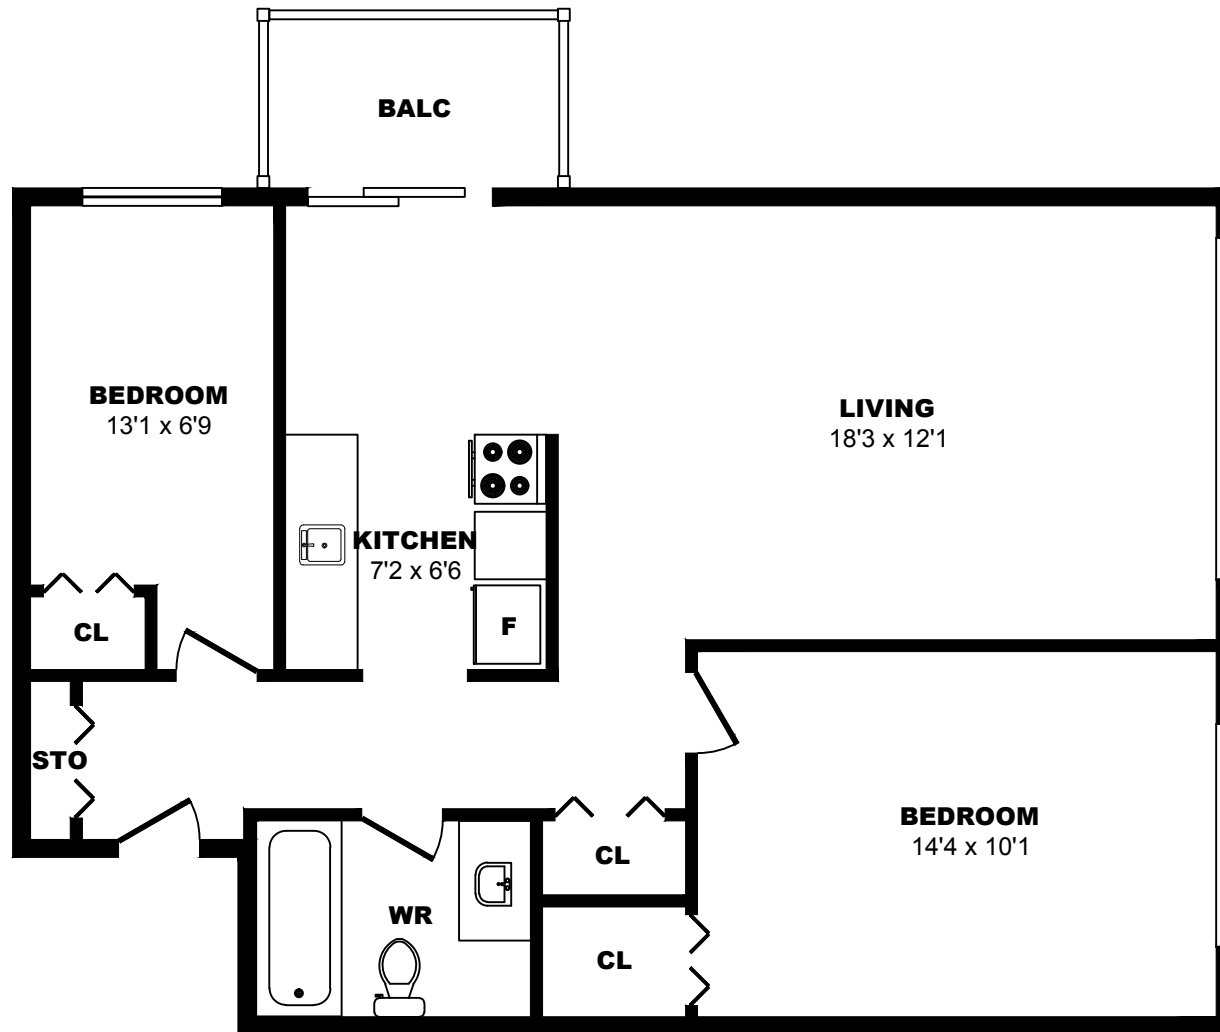

1116 Hamilton St, New Westminster - 1 Bdrm A, 730sf

All dimensions are approximate. Sizes and specifications are subject to change without notice E. & O. E.
All illustrations are artist's concept. Actual usable floor space may vary slightly from stated floor area.

1116 Hamilton St, New Westminster - 1 Bdrm B, 660sf

All dimensions are approximate. Sizes and specifications are subject to change without notice E. & O. E.
All illustrations are artist's concept. Actual usable floor space may vary slightly from stated floor area.

1116 Hamilton St, New Westminster - 1 Bdrm C, 700sf

All dimensions are approximate. Sizes and specifications are subject to change without notice E. & O. E.
All illustrations are artist's concept. Actual usable floor space may vary slightly from stated floor area.

1116 Hamilton St, New Westminster - 2 Bdrm A, 780sf

All dimensions are approximate. Sizes and specifications are subject to change without notice E. & O. E.
 All illustrations are artist's concept. Actual usable floor space may vary slightly from stated floor area.