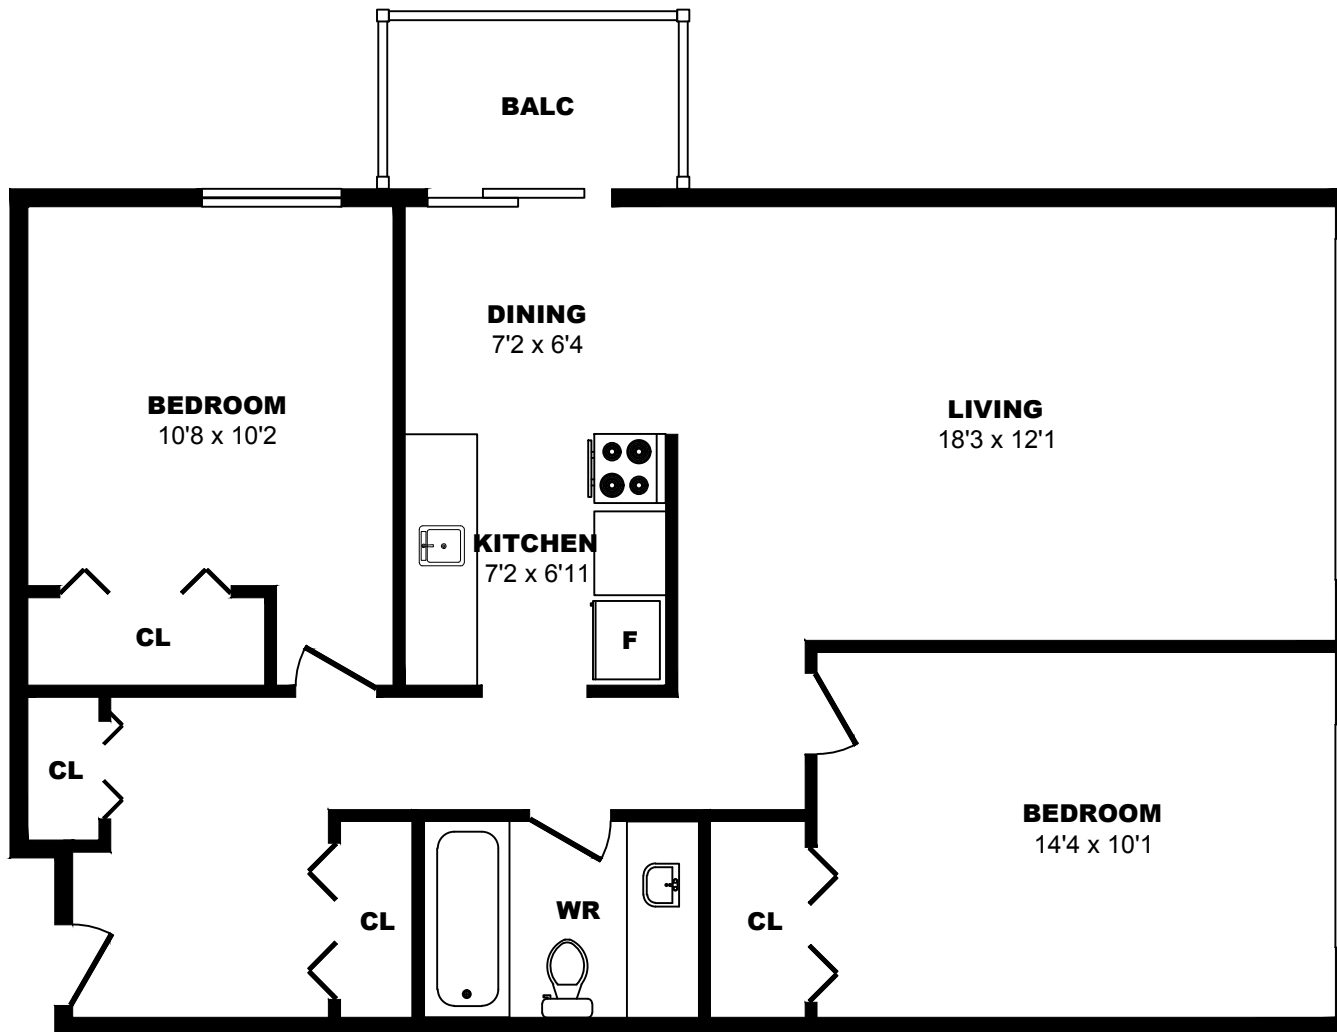

1116 Hamilton St, New Westminster - 1 Bdrm B, 660sf

All dimensions are approximate. Sizes and specifications are subject to change without notice E. & O. E.
All illustrations are artist's concept. Actual usable floor space may vary slightly from stated floor area.

1116 Hamilton St, New Westminster - 1 Bdrm C, 700sf

All dimensions are approximate. Sizes and specifications are subject to change without notice E. & O. E.
All illustrations are artist's concept. Actual usable floor space may vary slightly from stated floor area.

1116 Hamilton St, New Westminster - 2 Bdrm A, 780sf

All dimensions are approximate. Sizes and specifications are subject to change without notice E. & O. E.
 All illustrations are artist's concept. Actual usable floor space may vary slightly from stated floor area.

1116 Hamilton St, New Westminster - 2 Bdrm B, 850sf

All dimensions are approximate. Sizes and specifications are subject to change without notice E. & O. E.
 All illustrations are artist's concept. Actual usable floor space may vary slightly from stated floor area.