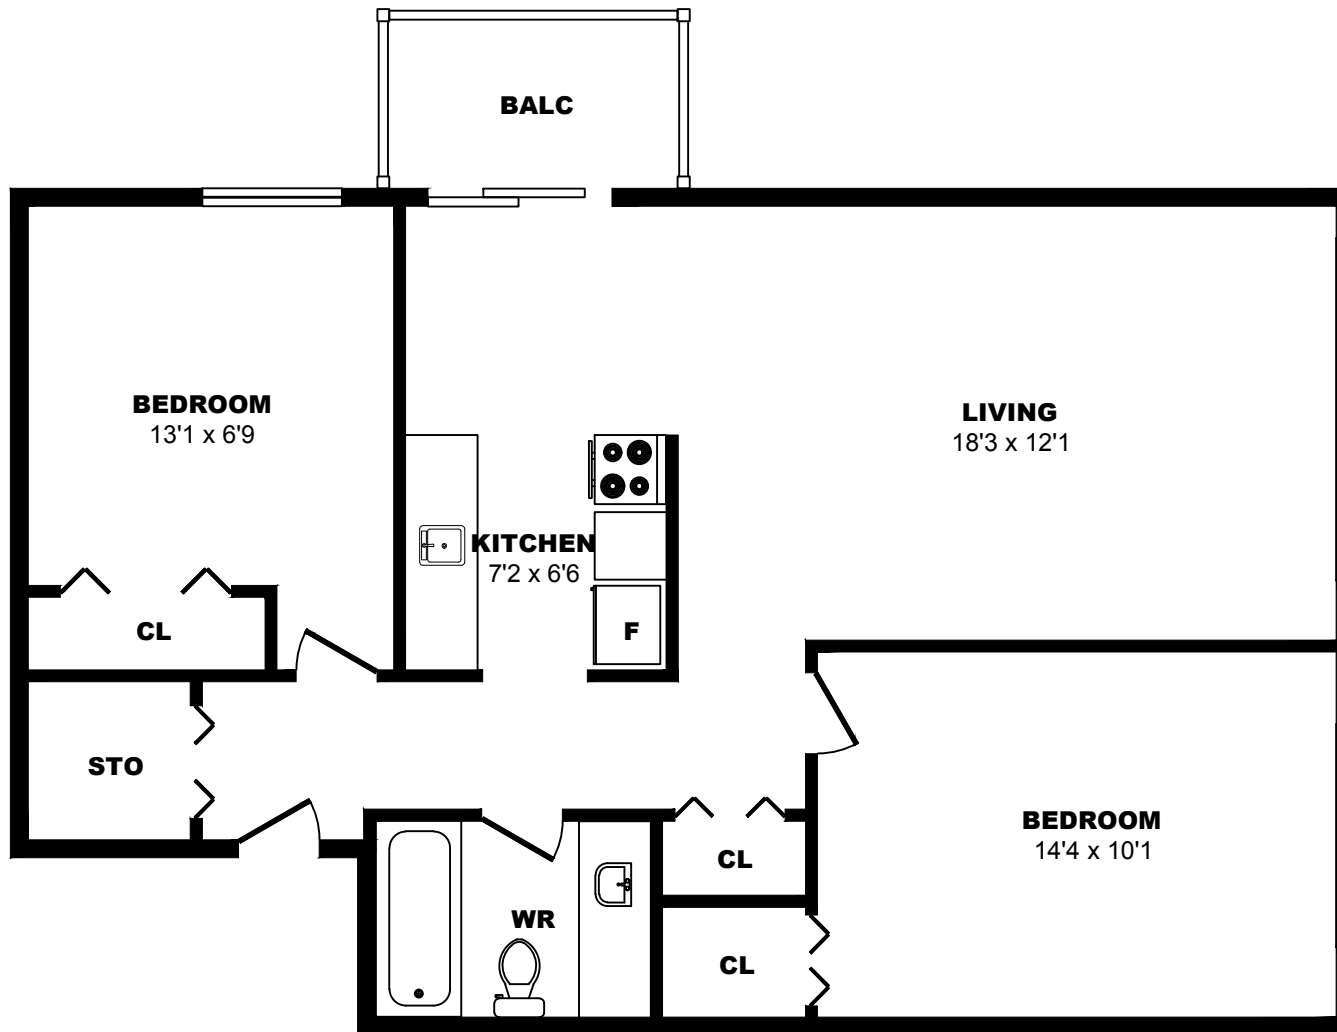

1116 Hamilton St, New Westminster - 1 Bdrm A, 730sf

All dimensions are approximate. Sizes and specifications are subject to change without notice E. & O. E.
All illustrations are artist's concept. Actual usable floor space may vary slightly from stated floor area.

1116 Hamilton St, New Westminster - 1 Bdrm B, 660sf

All dimensions are approximate. Sizes and specifications are subject to change without notice E. & O. E.
All illustrations are artist's concept. Actual usable floor space may vary slightly from stated floor area.

1116 Hamilton St, New Westminster - 1 Bdrm C, 700sf

All dimensions are approximate. Sizes and specifications are subject to change without notice E. & O. E.
All illustrations are artist's concept. Actual usable floor space may vary slightly from stated floor area.

1116 Hamilton St, New Westminster - 2 Bdrm A, 780sf

All dimensions are approximate. Sizes and specifications are subject to change without notice E. & O. E.
 All illustrations are artist's concept. Actual usable floor space may vary slightly from stated floor area.