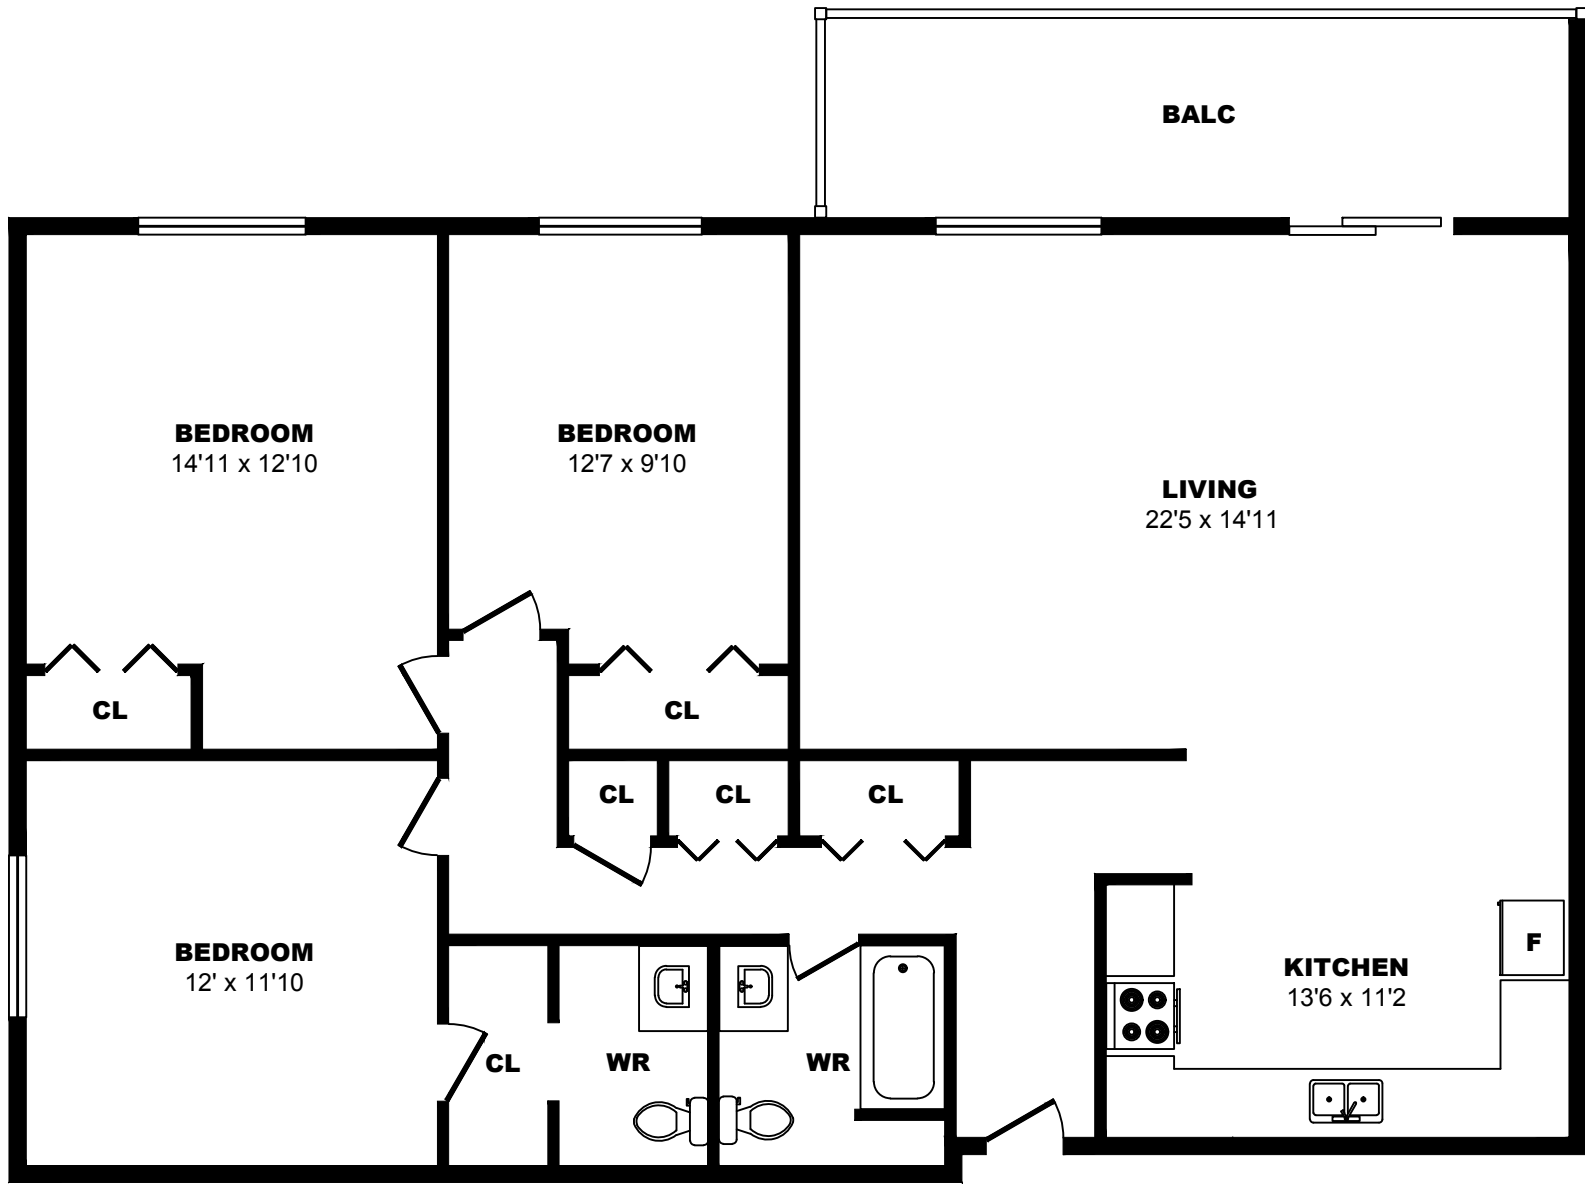

1116 Hamilton St, New Westminster - 2 Bdrm A, 780sf

All dimensions are approximate. Sizes and specifications are subject to change without notice E. & O. E.
 All illustrations are artist's concept. Actual usable floor space may vary slightly from stated floor area.

1116 Hamilton St, New Westminster - 2 Bdrm B, 850sf

All dimensions are approximate. Sizes and specifications are subject to change without notice E. & O. E.
 All illustrations are artist's concept. Actual usable floor space may vary slightly from stated floor area.

1116 Hamilton St, New Westminster - 2 Bdrm C, 880sf

All dimensions are approximate. Sizes and specifications are subject to change without notice E. & O. E.
All illustrations are artist's concept. Actual usable floor space may vary slightly from stated floor area.

1116 Hamilton St, New Westminster - 2 Bdrm D, 880sf

All dimensions are approximate. Sizes and specifications are subject to change without notice E. & O. E.
 All illustrations are artist's concept. Actual usable floor space may vary slightly from stated floor area.