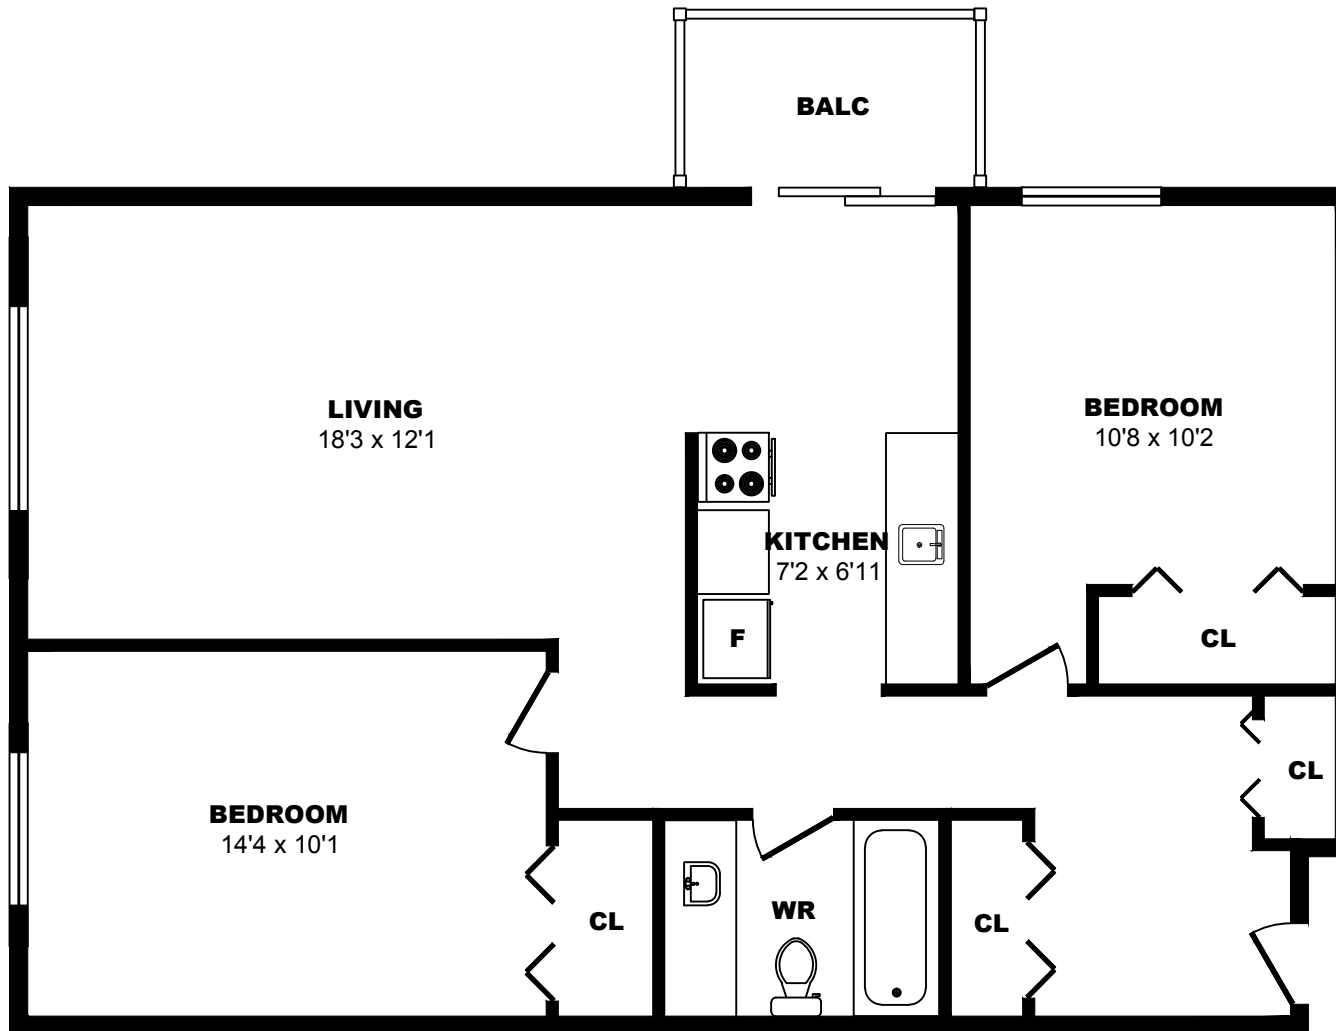

1116 Hamilton St, New Westminster - 2 Bdrm A, 780sf

All dimensions are approximate. Sizes and specifications are subject to change without notice E. & O. E.
 All illustrations are artist's concept. Actual usable floor space may vary slightly from stated floor area.

1116 Hamilton St, New Westminster - 2 Bdrm B, 850sf

All dimensions are approximate. Sizes and specifications are subject to change without notice E. & O. E.
 All illustrations are artist's concept. Actual usable floor space may vary slightly from stated floor area.

1116 Hamilton St, New Westminster - 2 Bdrm C, 880sf

All dimensions are approximate. Sizes and specifications are subject to change without notice E. & O. E.
All illustrations are artist's concept. Actual usable floor space may vary slightly from stated floor area.

1116 Hamilton St, New Westminster - 2 Bdrm D, 880sf

All dimensions are approximate. Sizes and specifications are subject to change without notice E. & O. E.
 All illustrations are artist's concept. Actual usable floor space may vary slightly from stated floor area.