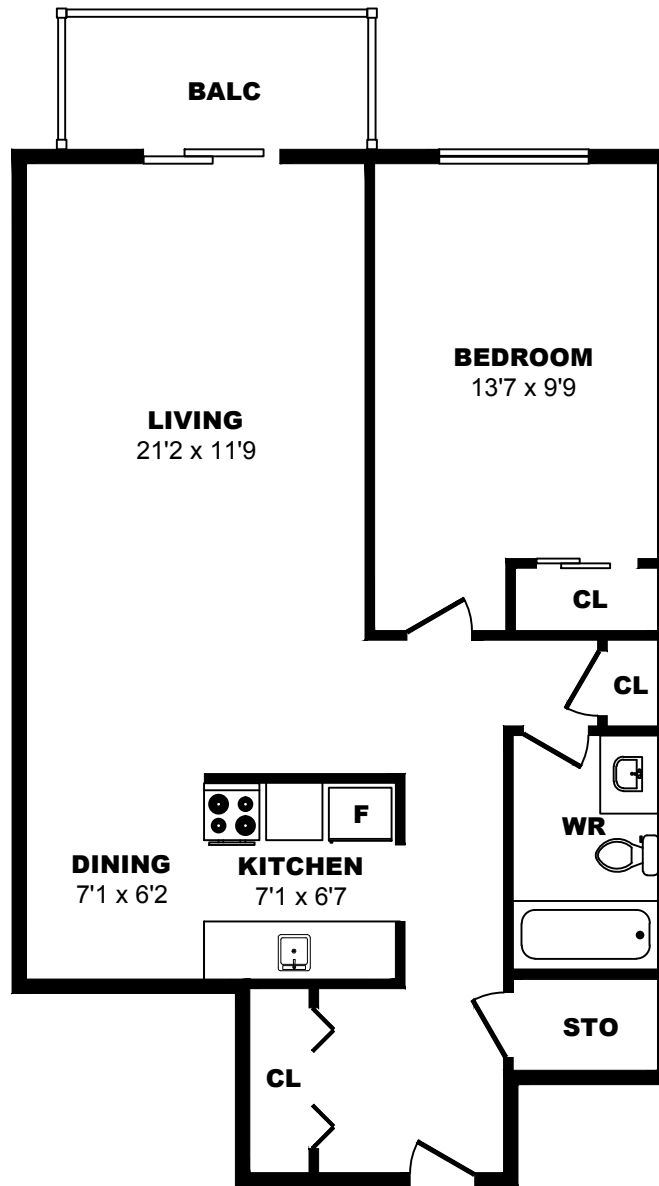

1116 Hamilton St, New Westminster - Bachelor A, 340sf

All dimensions are approximate. Sizes and specifications are subject to change without notice E. & O. E.
All illustrations are artist's concept. Actual usable floor space may vary slightly from stated floor area.

1116 Hamilton St, New Westminster - 1 Bdrm A, 730sf

All dimensions are approximate. Sizes and specifications are subject to change without notice E. & O. E.
All illustrations are artist's concept. Actual usable floor space may vary slightly from stated floor area.

1116 Hamilton St, New Westminster - 1 Bdrm B, 660sf

All dimensions are approximate. Sizes and specifications are subject to change without notice E. & O. E.
All illustrations are artist's concept. Actual usable floor space may vary slightly from stated floor area.

1116 Hamilton St, New Westminster - 1 Bdrm C, 700sf

All dimensions are approximate. Sizes and specifications are subject to change without notice E. & O. E.
All illustrations are artist's concept. Actual usable floor space may vary slightly from stated floor area.