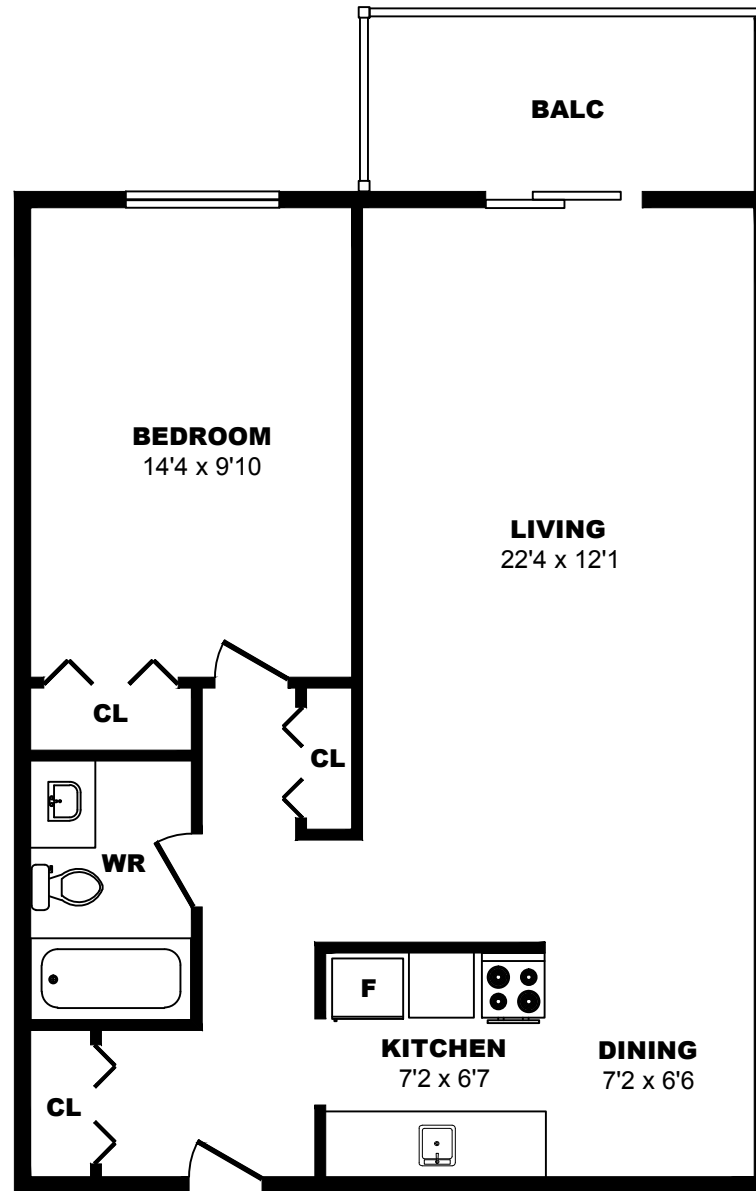

1116 Hamilton St, New Westminster - Bachelor A, 340sf

All dimensions are approximate. Sizes and specifications are subject to change without notice E. & O. E.
All illustrations are artist's concept. Actual usable floor space may vary slightly from stated floor area.

1116 Hamilton St, New Westminster - 1 Bdrm A, 730sf

All dimensions are approximate. Sizes and specifications are subject to change without notice E. & O. E.
All illustrations are artist's concept. Actual usable floor space may vary slightly from stated floor area.

1116 Hamilton St, New Westminster - 1 Bdrm B, 660sf

All dimensions are approximate. Sizes and specifications are subject to change without notice E. & O. E.
All illustrations are artist's concept. Actual usable floor space may vary slightly from stated floor area.

1116 Hamilton St, New Westminster - 1 Bdrm C, 700sf

All dimensions are approximate. Sizes and specifications are subject to change without notice E. & O. E.
All illustrations are artist's concept. Actual usable floor space may vary slightly from stated floor area.