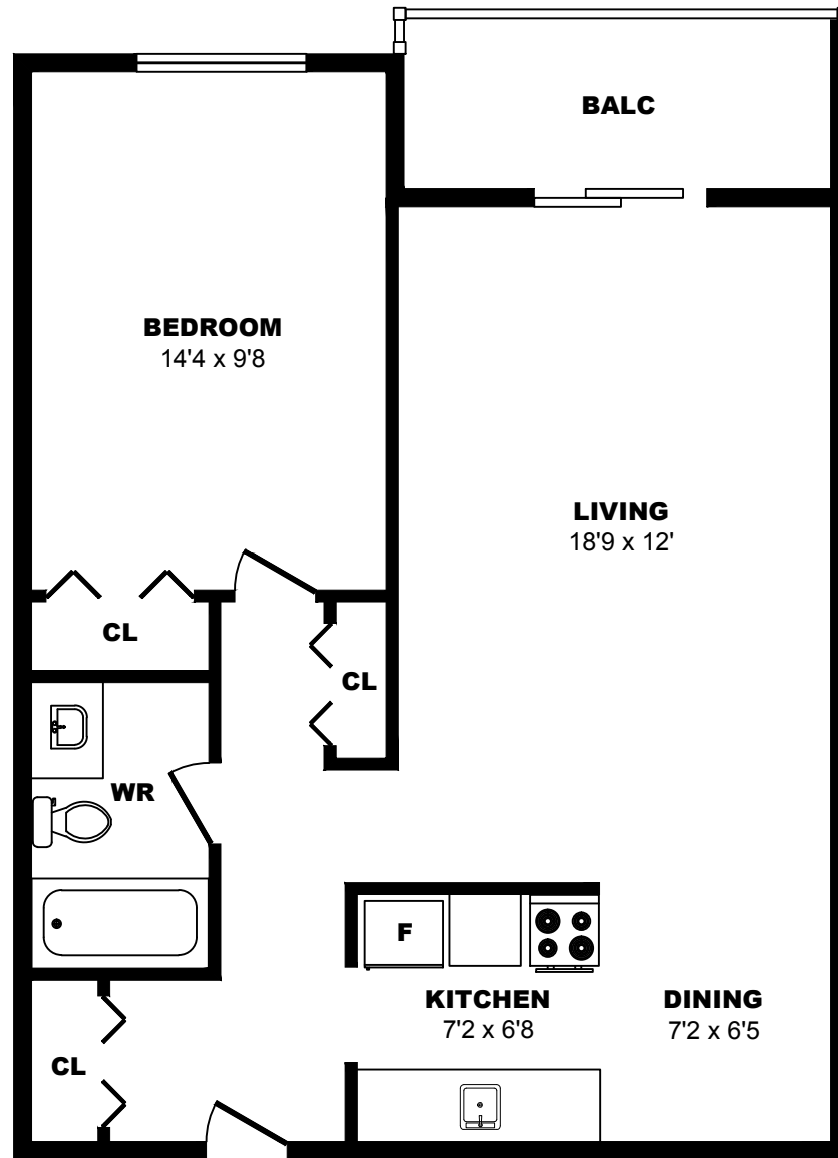

1116 Hamilton St, New Westminster - Bachelor A, 340sf

All dimensions are approximate. Sizes and specifications are subject to change without notice E. & O. E.
All illustrations are artist's concept. Actual usable floor space may vary slightly from stated floor area.

1116 Hamilton St, New Westminster - 1 Bdrm A, 730sf

All dimensions are approximate. Sizes and specifications are subject to change without notice E. & O. E.
All illustrations are artist's concept. Actual usable floor space may vary slightly from stated floor area.

1116 Hamilton St, New Westminster - 1 Bdrm B, 660sf

All dimensions are approximate. Sizes and specifications are subject to change without notice E. & O. E.
All illustrations are artist's concept. Actual usable floor space may vary slightly from stated floor area.

1116 Hamilton St, New Westminster - 1 Bdrm C, 700sf

All dimensions are approximate. Sizes and specifications are subject to change without notice E. & O. E.
All illustrations are artist's concept. Actual usable floor space may vary slightly from stated floor area.