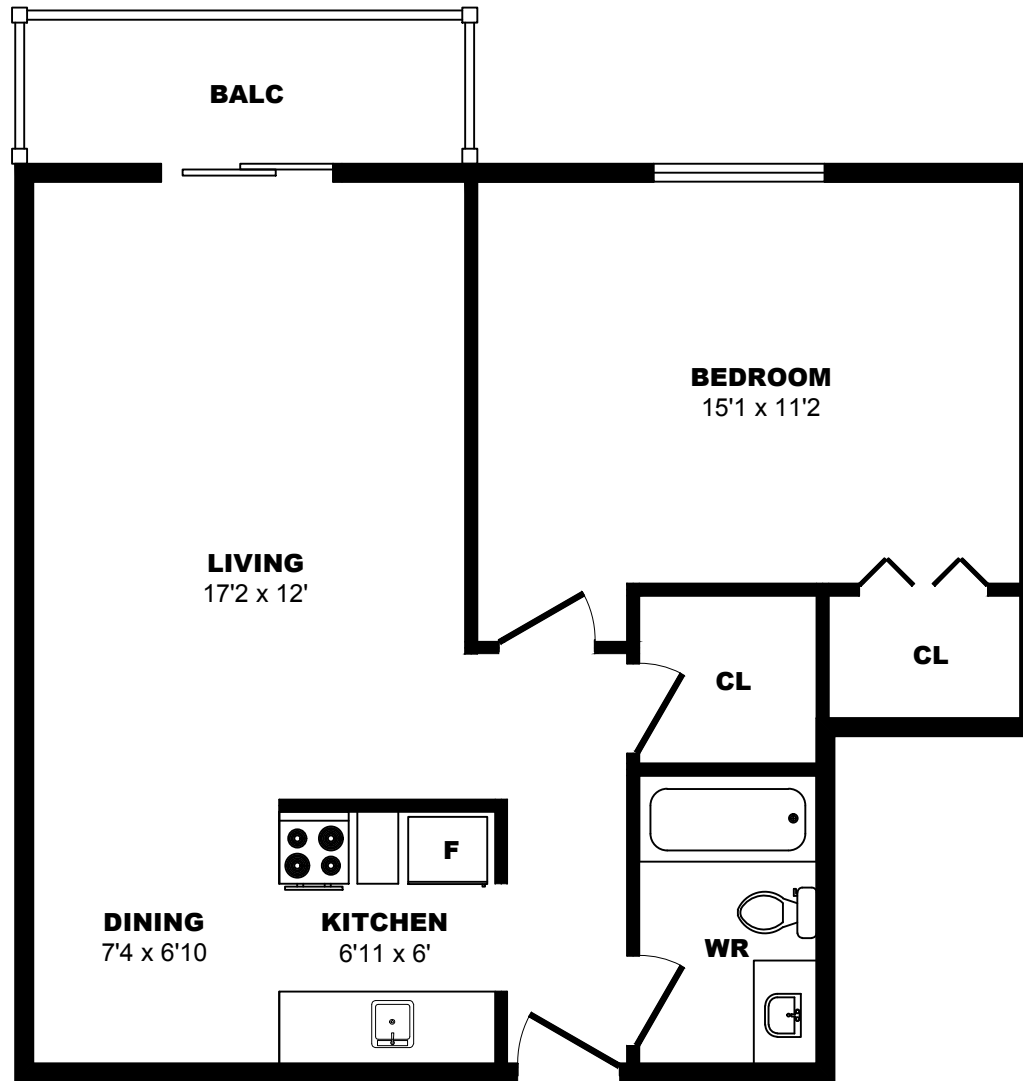

## 1021 4th Ave, New Westminster - 1 Bdrm J, 780sf

All dimensions are approximate. Sizes and specifications are subject to change without notice E. & O. E.  
All illustrations are artist's concept. Actual usable floor space may vary slightly from stated floor area.

## 1021 4th Ave, New Westminster - 1 Bdrm K, 630sf

All dimensions are approximate. Sizes and specifications are subject to change without notice E. & O. E.  
All illustrations are artist's concept. Actual usable floor space may vary slightly from stated floor area.