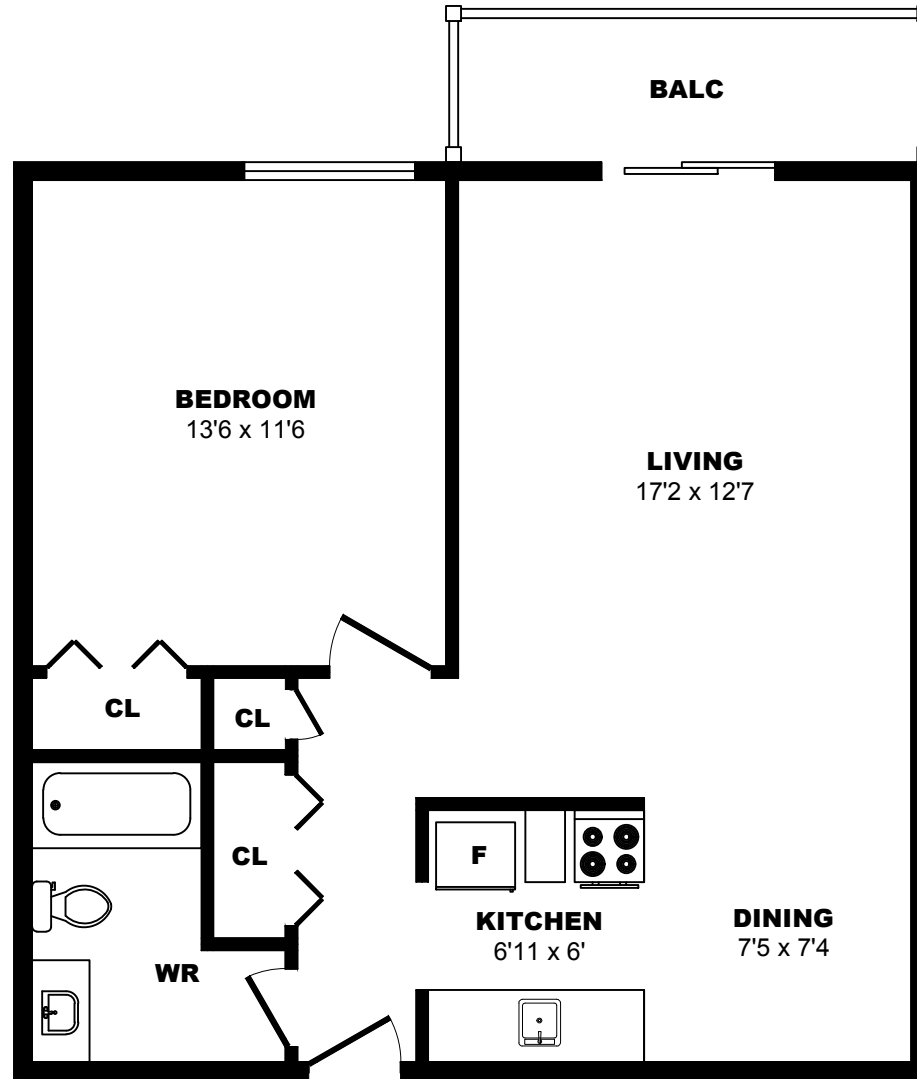

1021 4th Ave, New Westminster - 1 Bdrm R, 630sf

All dimensions are approximate. Sizes and specifications are subject to change without notice E. & O. E.
All illustrations are artist's concept. Actual usable floor space may vary slightly from stated floor area.