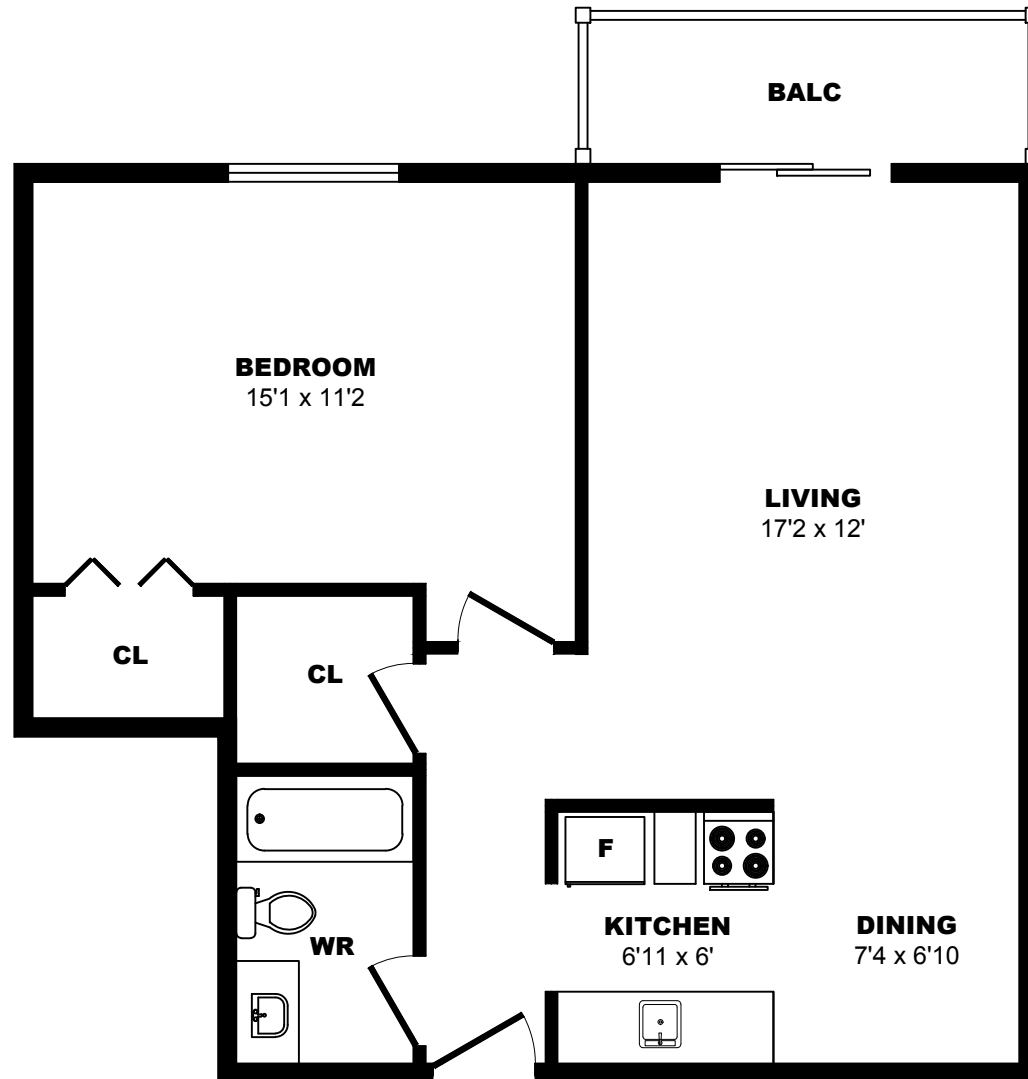

## 1021 4th Ave, New Westminster - 1 Bdrm J, 780sf

All dimensions are approximate. Sizes and specifications are subject to change without notice E. & O. E.  
All illustrations are artist's concept. Actual usable floor space may vary slightly from stated floor area.

## 1021 4th Ave, New Westminster - 1 Bdrm K, 630sf

All dimensions are approximate. Sizes and specifications are subject to change without notice E. & O. E.  
All illustrations are artist's concept. Actual usable floor space may vary slightly from stated floor area.

## 1021 4th Ave, New Westminster - 1 Bdrm L, 670sf

All dimensions are approximate. Sizes and specifications are subject to change without notice E. & O. E.  
All illustrations are artist's concept. Actual usable floor space may vary slightly from stated floor area.