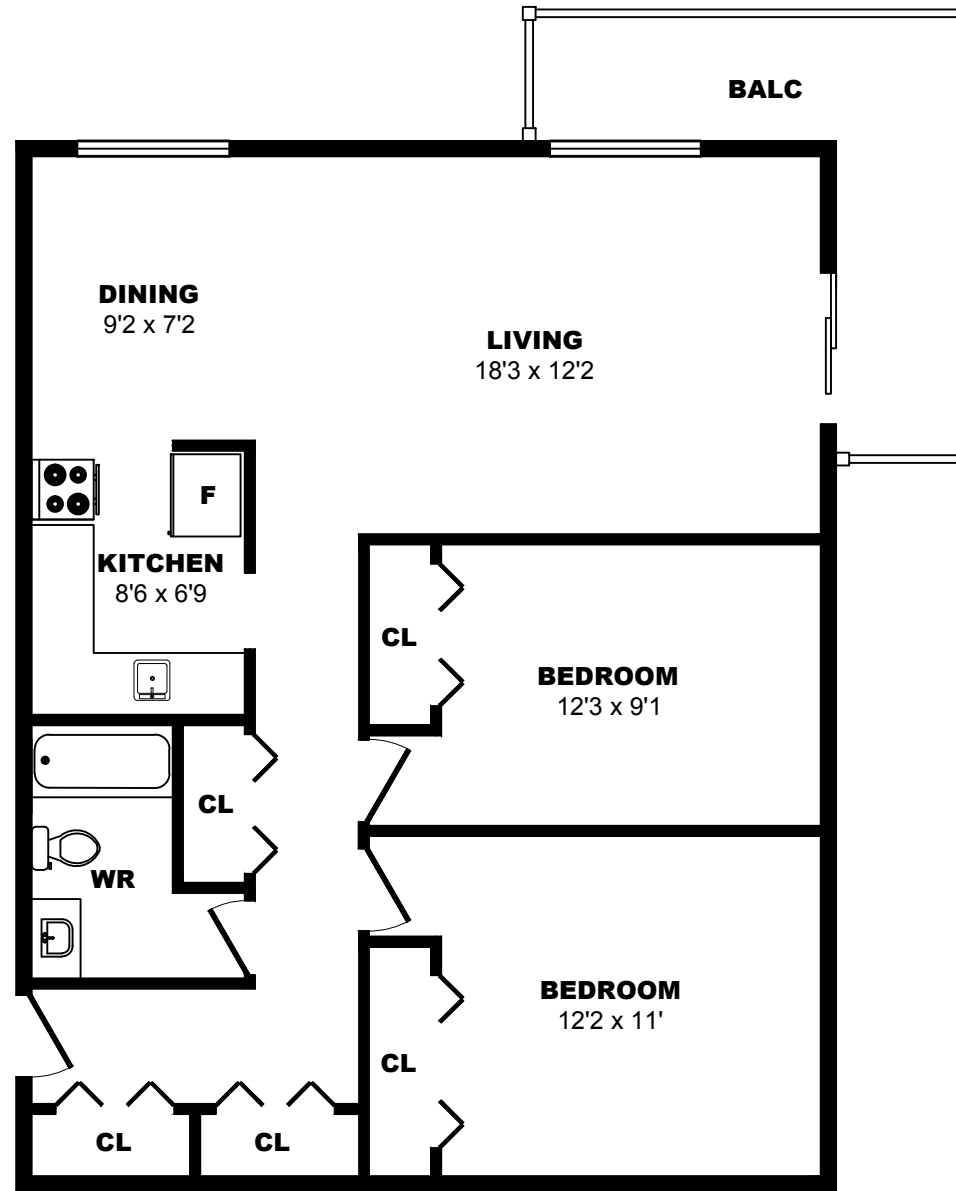

## 1021 4th Ave, New Westminster - 1 Bdrm Q, 640sf

All dimensions are approximate. Sizes and specifications are subject to change without notice E. & O. E.  
All illustrations are artist's concept. Actual usable floor space may vary slightly from stated floor area.

## 1021 4th Ave, New Westminster - 1 Bdrm R, 630sf

All dimensions are approximate. Sizes and specifications are subject to change without notice E. & O. E.  
All illustrations are artist's concept. Actual usable floor space may vary slightly from stated floor area.