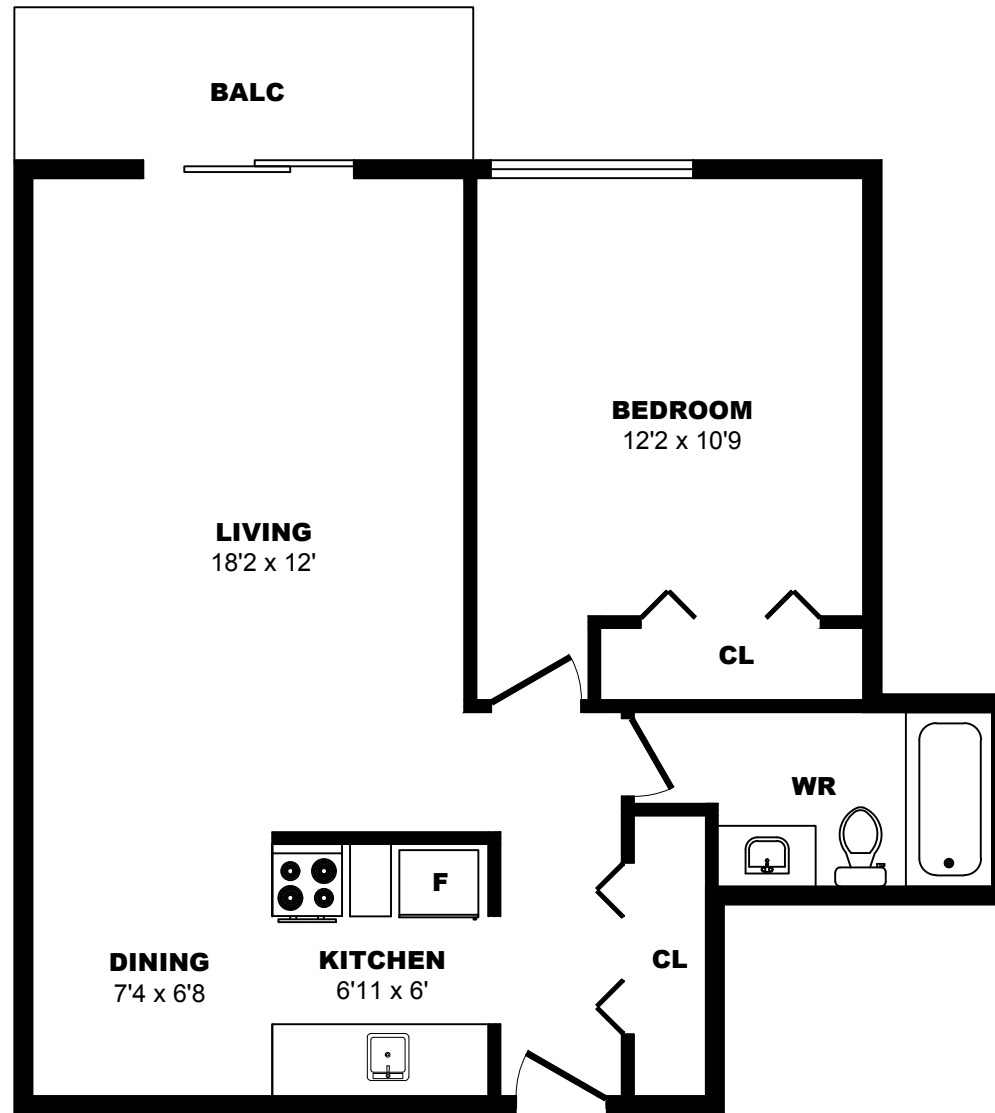

## 1021 4th Ave, New Westminster - 1 Bdrm L, 670sf

All dimensions are approximate. Sizes and specifications are subject to change without notice E. & O. E.  
All illustrations are artist's concept. Actual usable floor space may vary slightly from stated floor area.

## 1021 4th Ave, New Westminster - 1 Bdrm M, 670sf

All dimensions are approximate. Sizes and specifications are subject to change without notice E. & O. E.  
All illustrations are artist's concept. Actual usable floor space may vary slightly from stated floor area.

## 1021 4th Ave, New Westminster - 1 Bdrm N, 640sf

All dimensions are approximate. Sizes and specifications are subject to change without notice E. & O. E.  
All illustrations are artist's concept. Actual usable floor space may vary slightly from stated floor area.