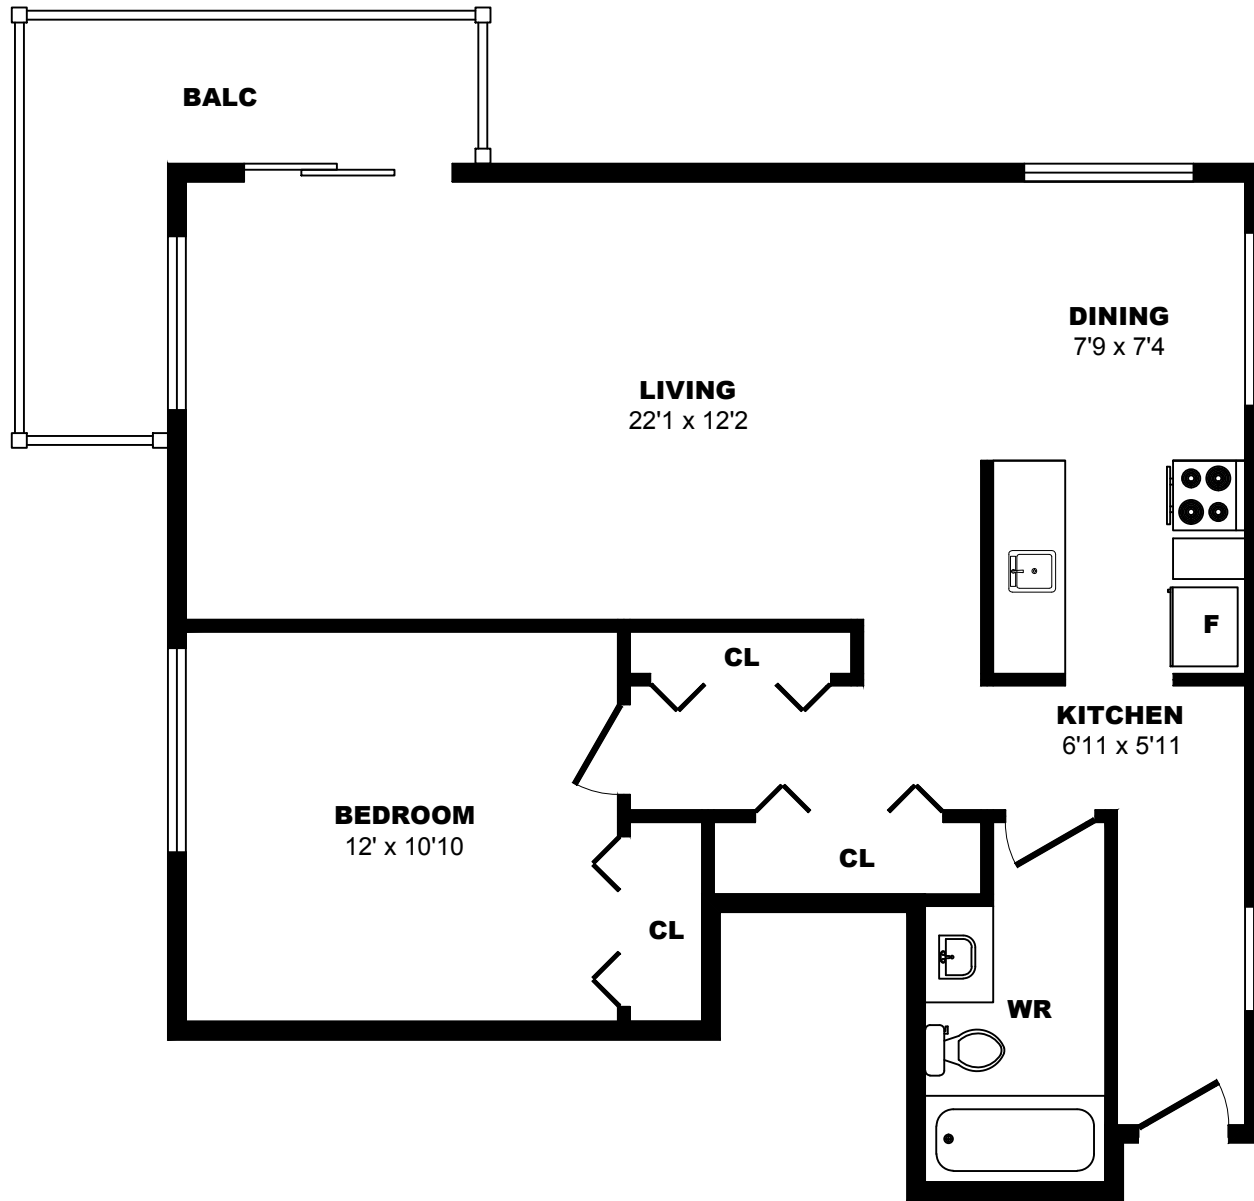

## 1021 4th Ave, New Westminster - 1 Bdrm F, 640sf

All dimensions are approximate. Sizes and specifications are subject to change without notice E. & O. E.  
All illustrations are artist's concept. Actual usable floor space may vary slightly from stated floor area.

## 1021 4th Ave, New Westminster - 1 Bdrm G, 630sf

All dimensions are approximate. Sizes and specifications are subject to change without notice E. & O. E.  
All illustrations are artist's concept. Actual usable floor space may vary slightly from stated floor area.