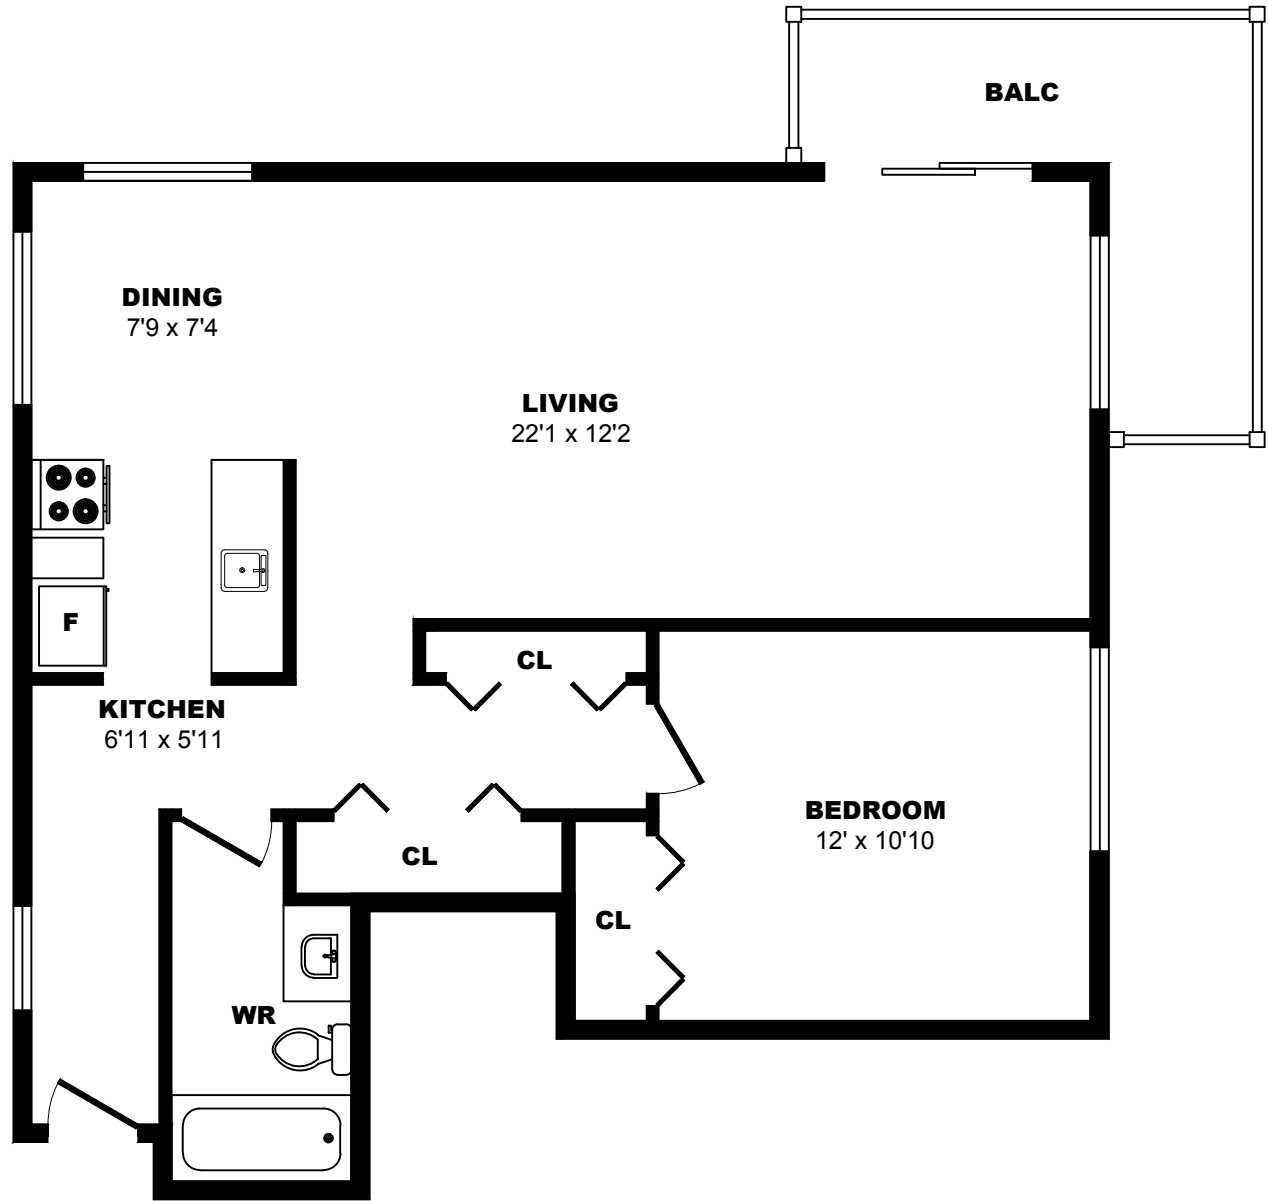

1021 4th Ave, New Westminster - 1 Bdrm J, 780sf

All dimensions are approximate. Sizes and specifications are subject to change without notice E. & O. E.
All illustrations are artist's concept. Actual usable floor space may vary slightly from stated floor area.