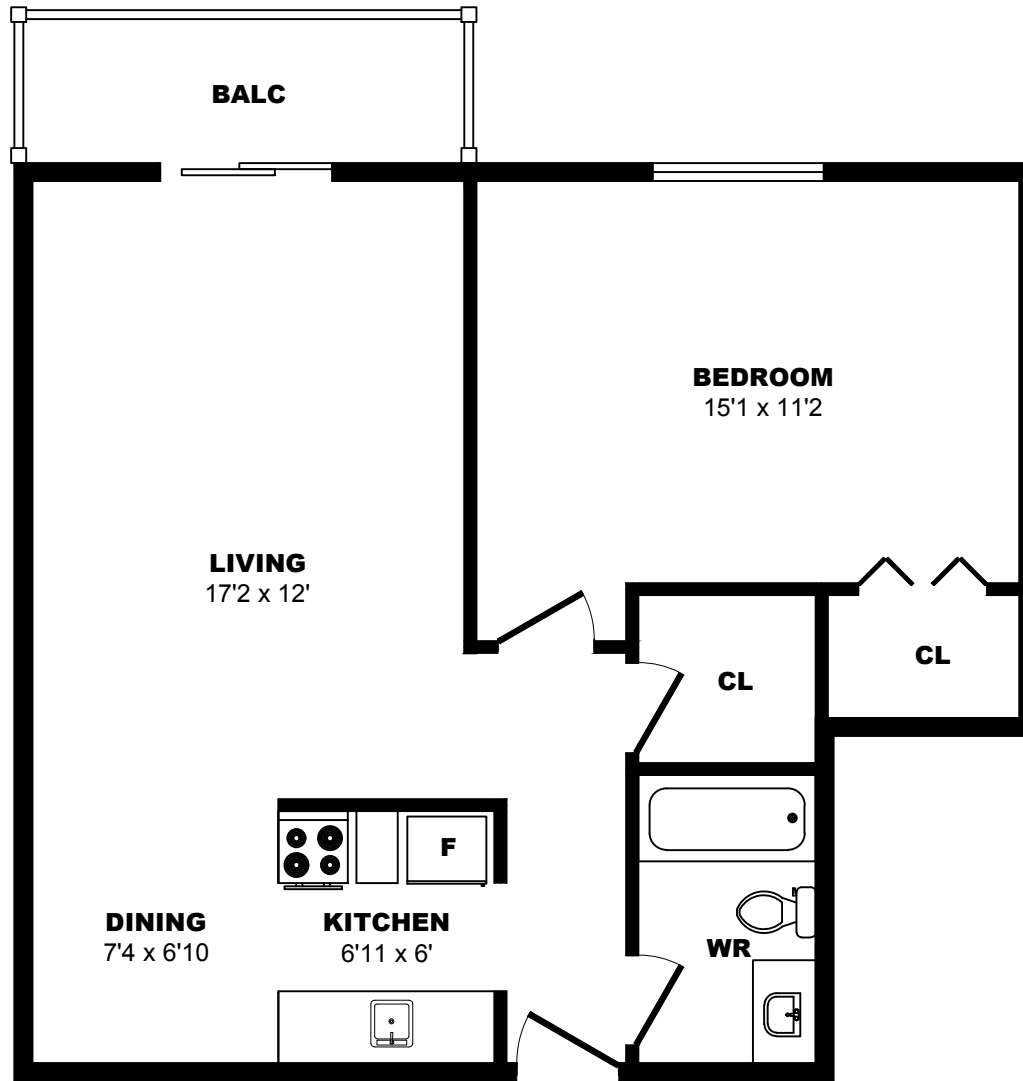

## 1021 4th Ave, New Westminster - 1 Bdrm A, 740sf

All dimensions are approximate. Sizes and specifications are subject to change without notice E. & O. E.  
All illustrations are artist's concept. Actual usable floor space may vary slightly from stated floor area.

## 1021 4th Ave, New Westminster - 1 Bdrm B, 630sf

All dimensions are approximate. Sizes and specifications are subject to change without notice E. & O. E.  
All illustrations are artist's concept. Actual usable floor space may vary slightly from stated floor area.

## 1021 4th Ave, New Westminster - 1 Bdrm C, 630sf

All dimensions are approximate. Sizes and specifications are subject to change without notice E. & O. E.  
 All illustrations are artist's concept. Actual usable floor space may vary slightly from stated floor area.

## 1021 4th Ave, New Westminster - 1 Bdrm D, 670sf

All dimensions are approximate. Sizes and specifications are subject to change without notice E. & O. E.  
All illustrations are artist's concept. Actual usable floor space may vary slightly from stated floor area.