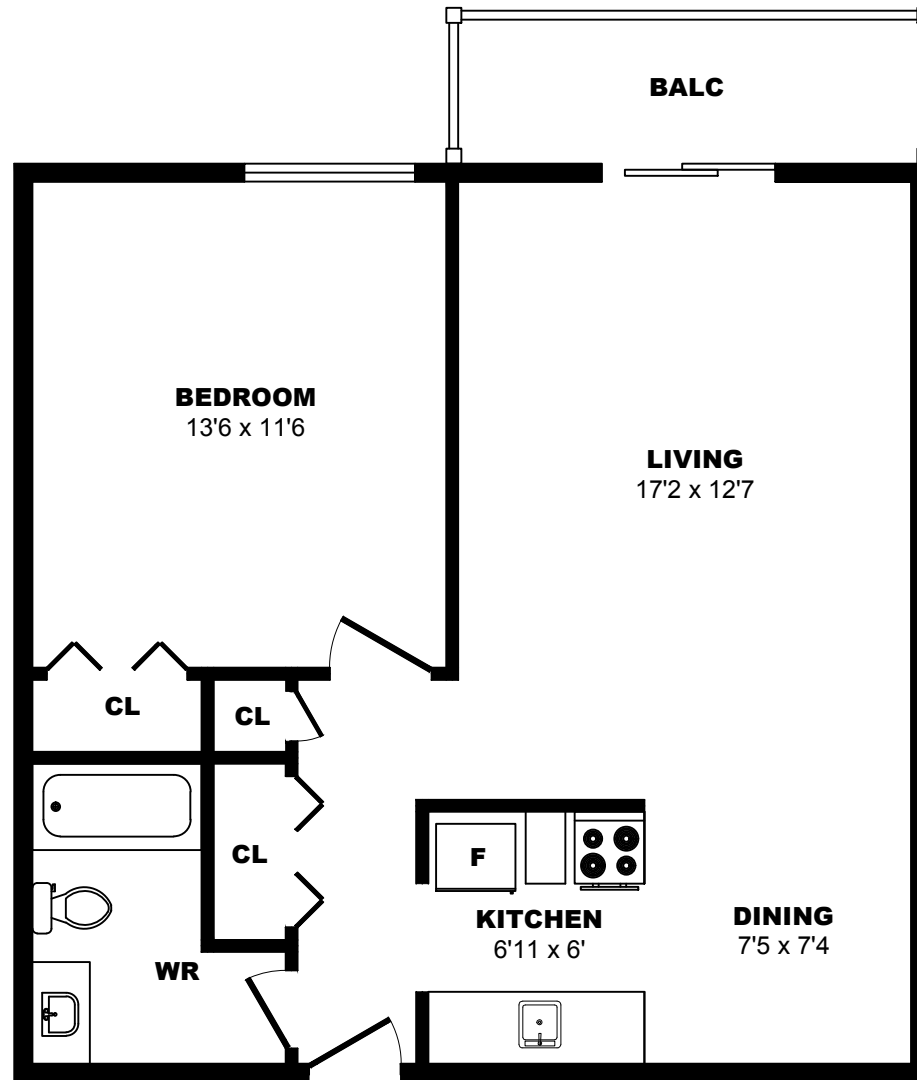

## 1021 4th Ave, New Westminster - Bachelor F, 490sf

All dimensions are approximate. Sizes and specifications are subject to change without notice E. & O. E.  
All illustrations are artist's concept. Actual usable floor space may vary slightly from stated floor area.

## 1021 4th Ave, New Westminster - 1 Bdrm A, 740sf

All dimensions are approximate. Sizes and specifications are subject to change without notice E. & O. E.  
All illustrations are artist's concept. Actual usable floor space may vary slightly from stated floor area.

## 1021 4th Ave, New Westminster - 1 Bdrm B, 630sf

All dimensions are approximate. Sizes and specifications are subject to change without notice E. & O. E.  
All illustrations are artist's concept. Actual usable floor space may vary slightly from stated floor area.

## 1021 4th Ave, New Westminster - 1 Bdrm C, 630sf

All dimensions are approximate. Sizes and specifications are subject to change without notice E. & O. E.  
 All illustrations are artist's concept. Actual usable floor space may vary slightly from stated floor area.