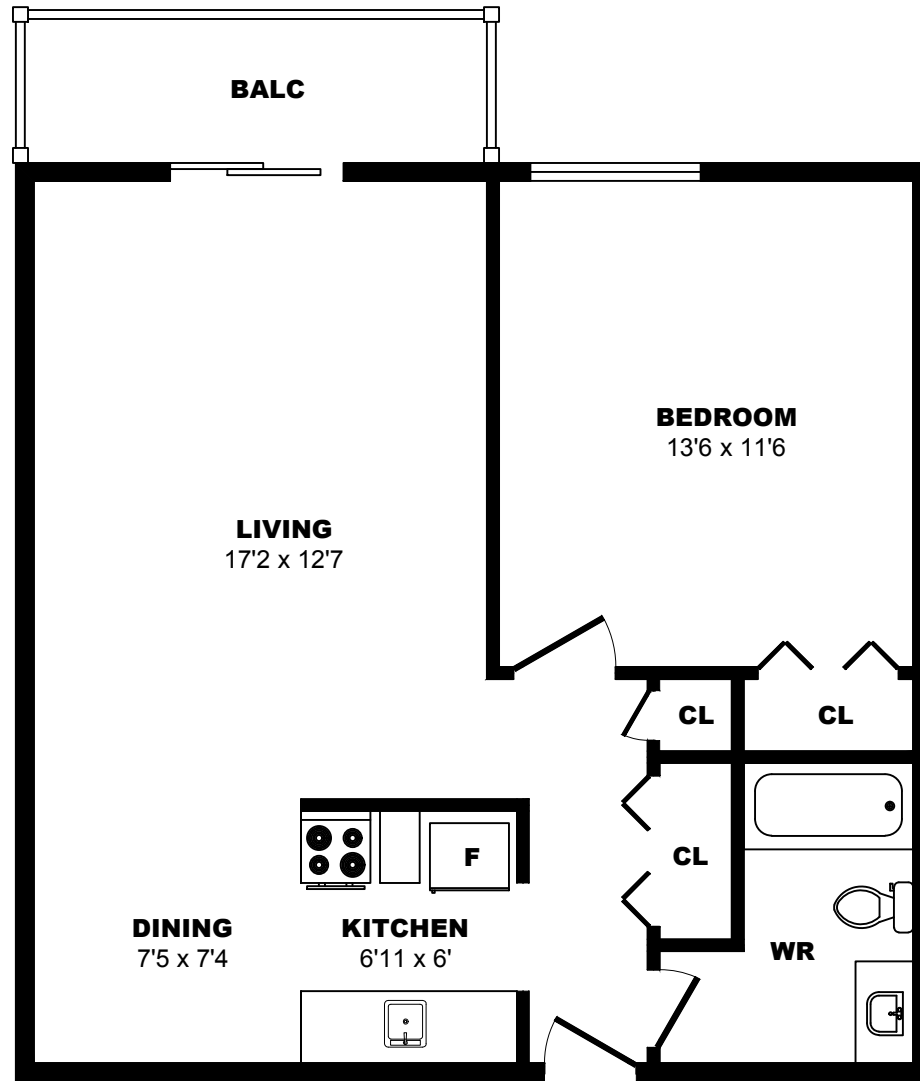

1021 4th Ave, New Westminster - 1 Bdrm Q, 640sf

All dimensions are approximate. Sizes and specifications are subject to change without notice E. & O. E.
All illustrations are artist's concept. Actual usable floor space may vary slightly from stated floor area.