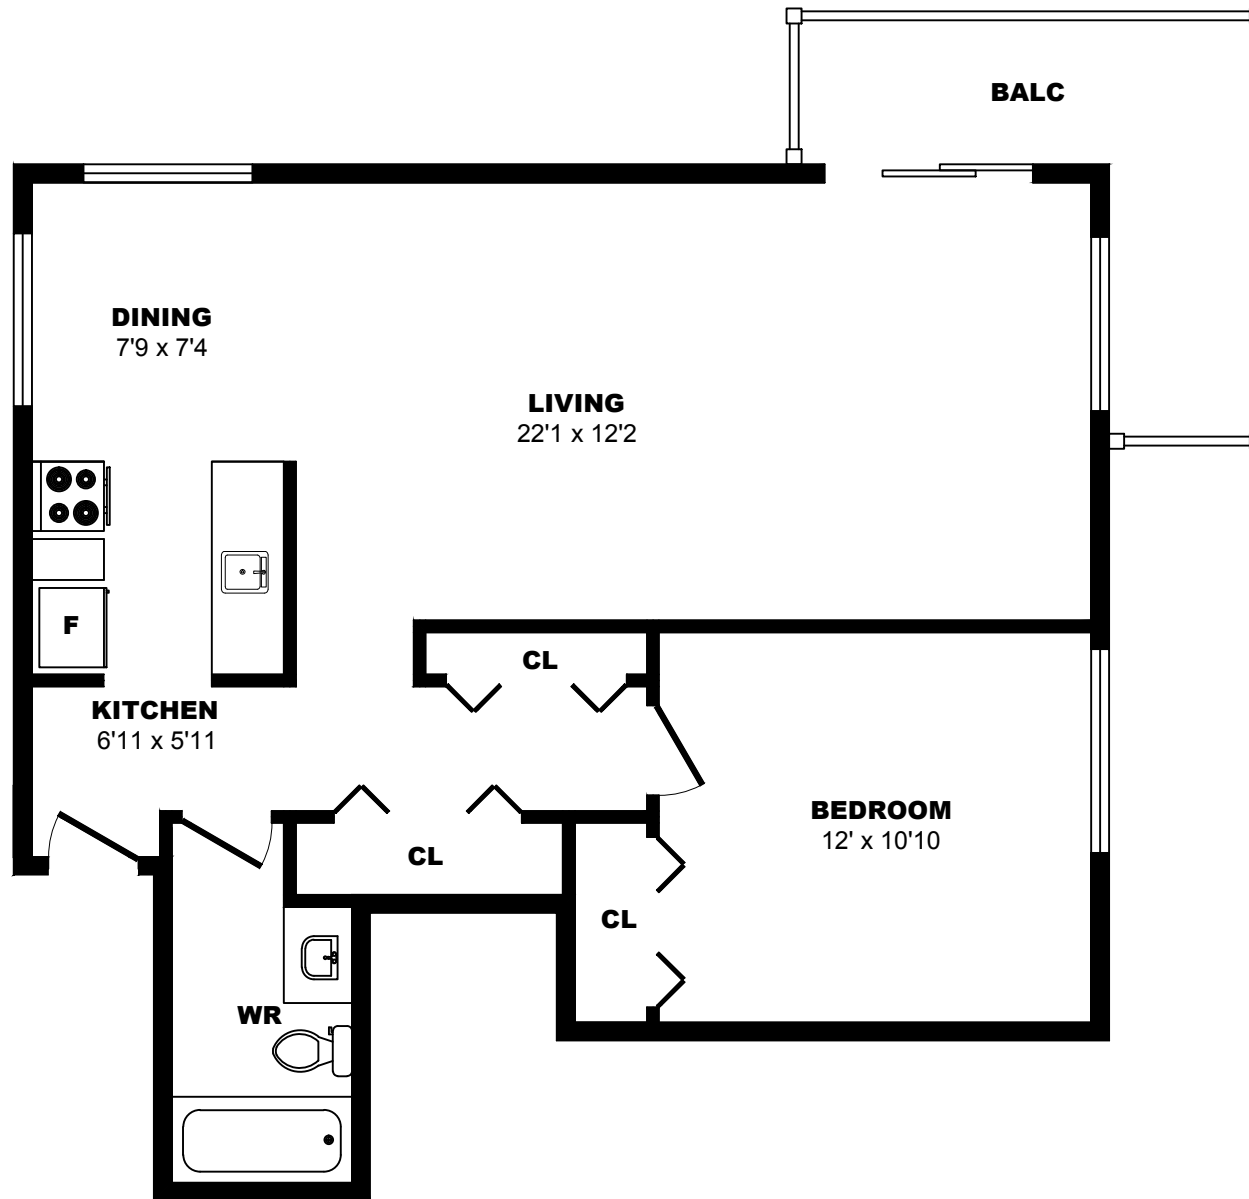

## 1021 4th Ave, New Westminster - Bachelor D, 510sf

All dimensions are approximate. Sizes and specifications are subject to change without notice E. & O. E.  
All illustrations are artist's concept. Actual usable floor space may vary slightly from stated floor area.

## 1021 4th Ave, New Westminster - Bachelor E, 490sf

All dimensions are approximate. Sizes and specifications are subject to change without notice E. & O. E.  
All illustrations are artist's concept. Actual usable floor space may vary slightly from stated floor area.

## 1021 4th Ave, New Westminster - Bachelor F, 490sf

All dimensions are approximate. Sizes and specifications are subject to change without notice E. & O. E.  
All illustrations are artist's concept. Actual usable floor space may vary slightly from stated floor area.