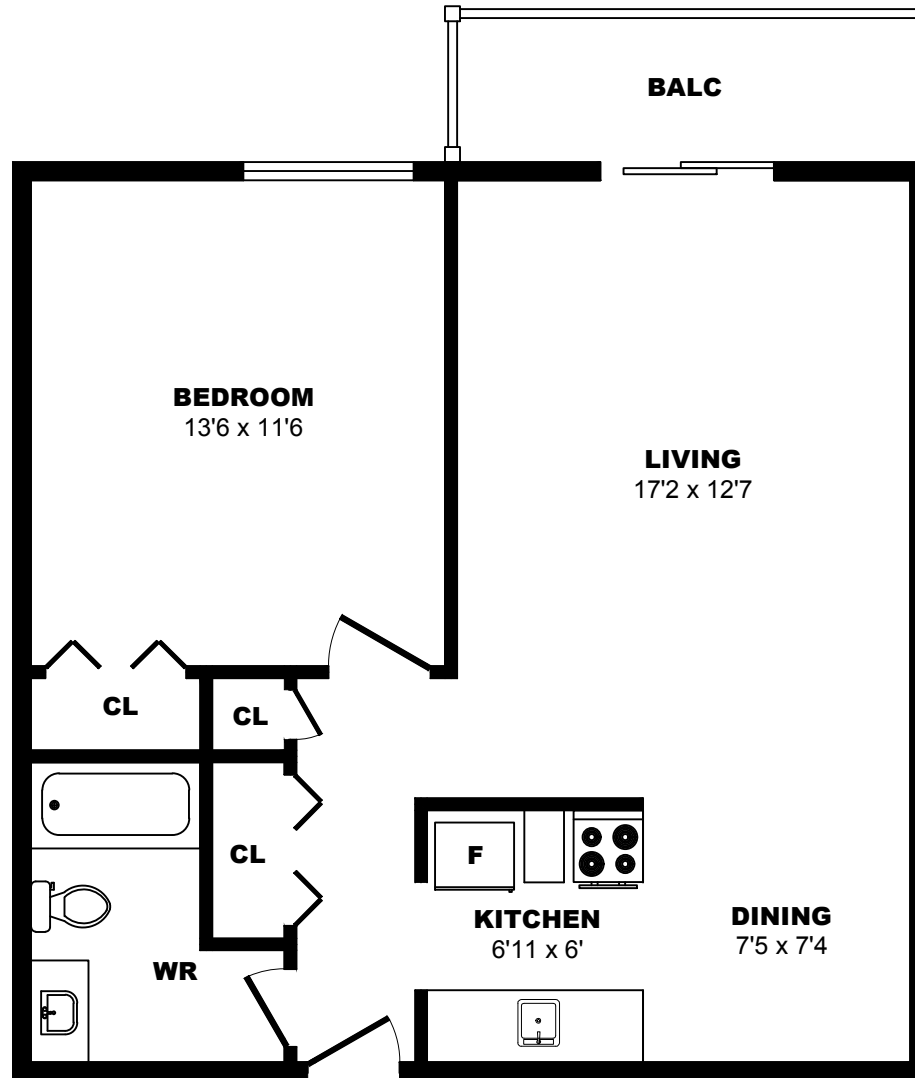

## 1021 4th Ave, New Westminster - 1 Bdrm F, 640sf

All dimensions are approximate. Sizes and specifications are subject to change without notice E. & O. E.  
All illustrations are artist's concept. Actual usable floor space may vary slightly from stated floor area.

## 1021 4th Ave, New Westminster - 1 Bdrm G, 630sf

All dimensions are approximate. Sizes and specifications are subject to change without notice E. & O. E.  
All illustrations are artist's concept. Actual usable floor space may vary slightly from stated floor area.

## 1021 4th Ave, New Westminster - 1 Bdrm H, 780sf

All dimensions are approximate. Sizes and specifications are subject to change without notice E. & O. E.  
All illustrations are artist's concept. Actual usable floor space may vary slightly from stated floor area.