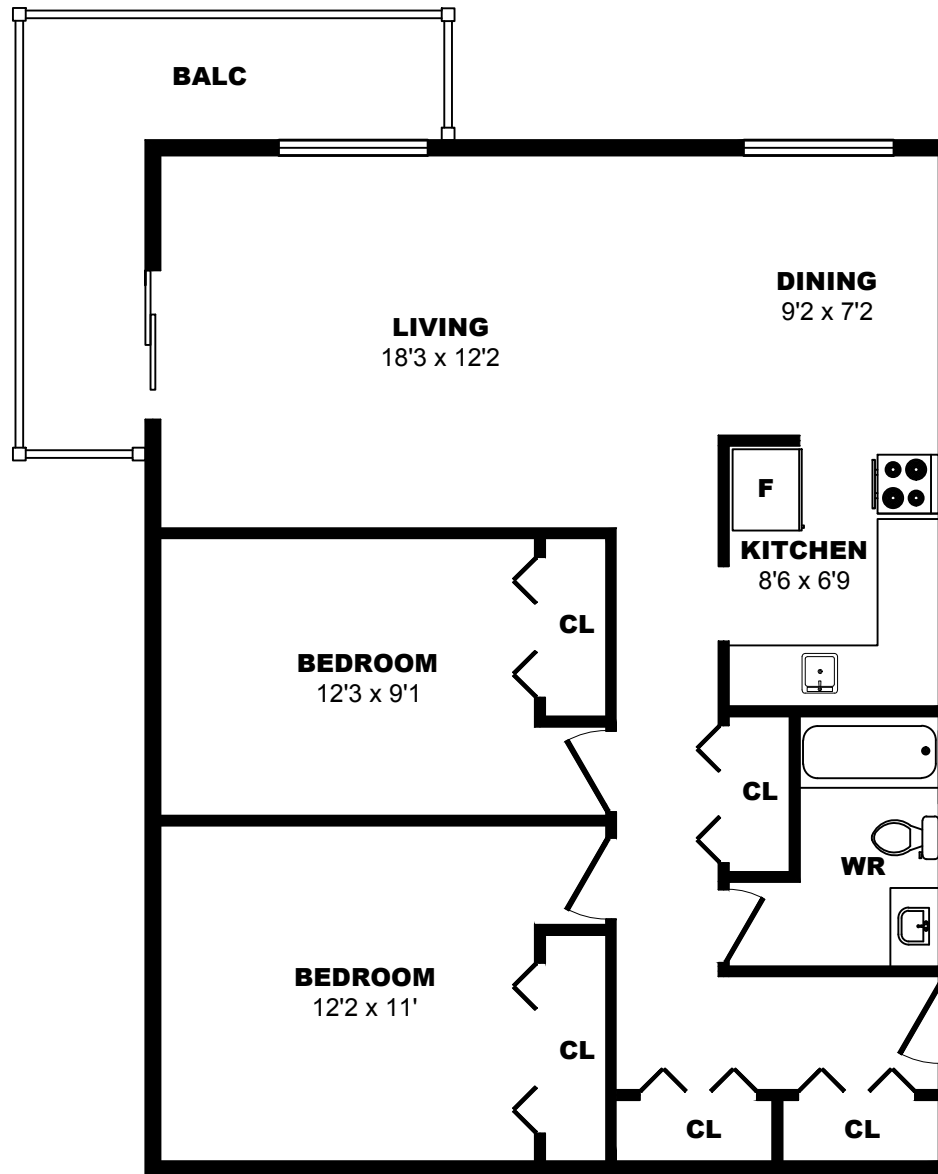

## 1021 4th Ave, New Westminster - 1 Bdrm R, 630sf

All dimensions are approximate. Sizes and specifications are subject to change without notice E. & O. E.  
All illustrations are artist's concept. Actual usable floor space may vary slightly from stated floor area.

## 1021 4th Ave, New Westminster - 2 Bdrm B, 900sf

All dimensions are approximate. Sizes and specifications are subject to change without notice E. & O. E.  
All illustrations are artist's concept. Actual usable floor space may vary slightly from stated floor area.