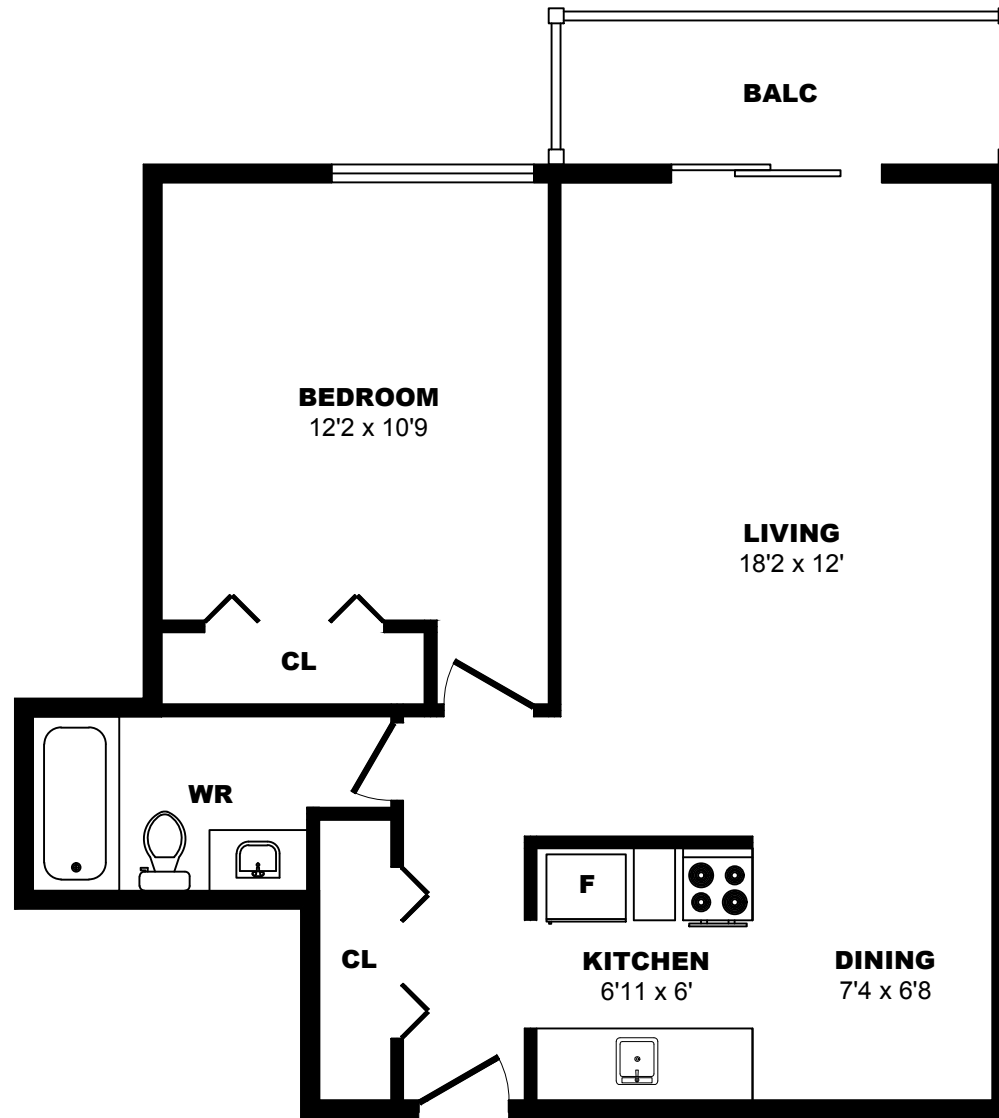

## 1021 4th Ave, New Westminster - Bachelor E, 490sf

All dimensions are approximate. Sizes and specifications are subject to change without notice E. & O. E.  
All illustrations are artist's concept. Actual usable floor space may vary slightly from stated floor area.

## 1021 4th Ave, New Westminster - Bachelor F, 490sf

All dimensions are approximate. Sizes and specifications are subject to change without notice E. & O. E.  
All illustrations are artist's concept. Actual usable floor space may vary slightly from stated floor area.

## 1021 4th Ave, New Westminster - 1 Bdrm A, 740sf

All dimensions are approximate. Sizes and specifications are subject to change without notice E. & O. E.  
All illustrations are artist's concept. Actual usable floor space may vary slightly from stated floor area.

## 1021 4th Ave, New Westminster - 1 Bdrm B, 630sf

All dimensions are approximate. Sizes and specifications are subject to change without notice E. & O. E.  
All illustrations are artist's concept. Actual usable floor space may vary slightly from stated floor area.