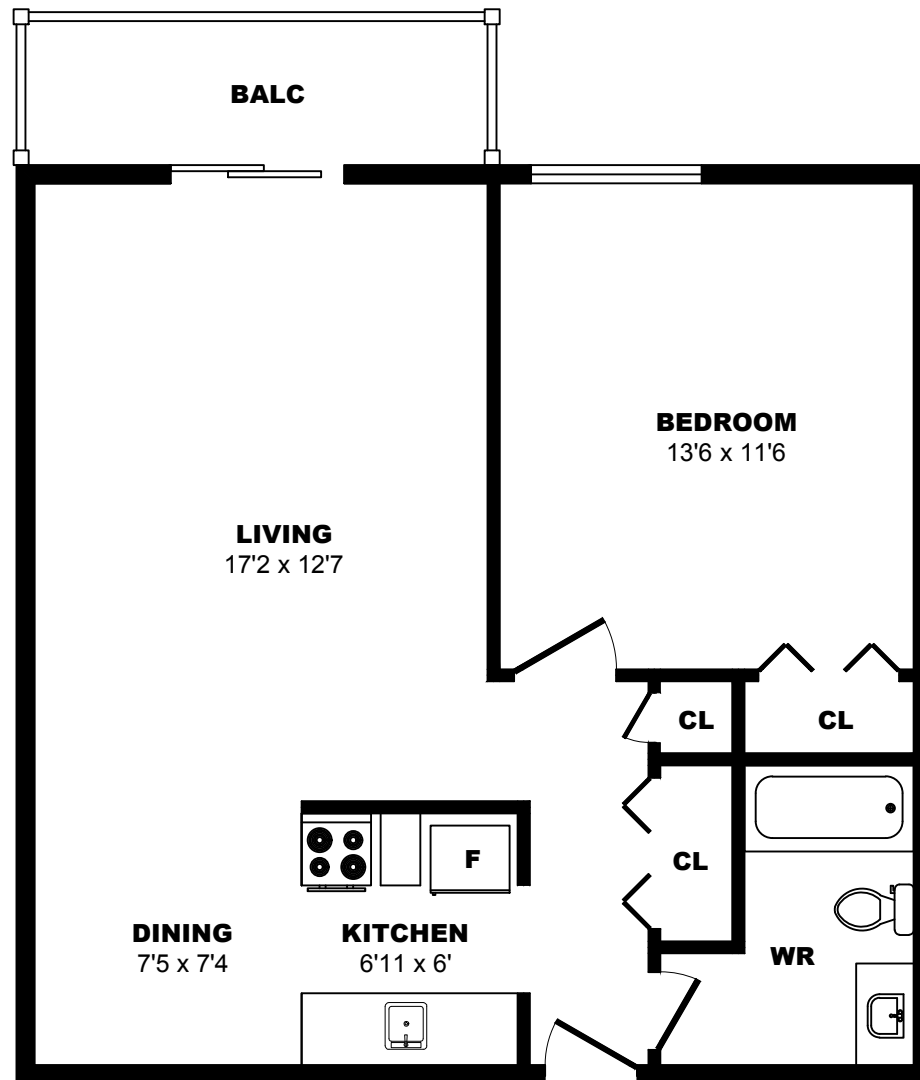

## 1021 4th Ave, New Westminster - 1 Bdrm L, 670sf

All dimensions are approximate. Sizes and specifications are subject to change without notice E. & O. E.  
All illustrations are artist's concept. Actual usable floor space may vary slightly from stated floor area.

## 1021 4th Ave, New Westminster - 1 Bdrm M, 670sf

All dimensions are approximate. Sizes and specifications are subject to change without notice E. & O. E.  
All illustrations are artist's concept. Actual usable floor space may vary slightly from stated floor area.