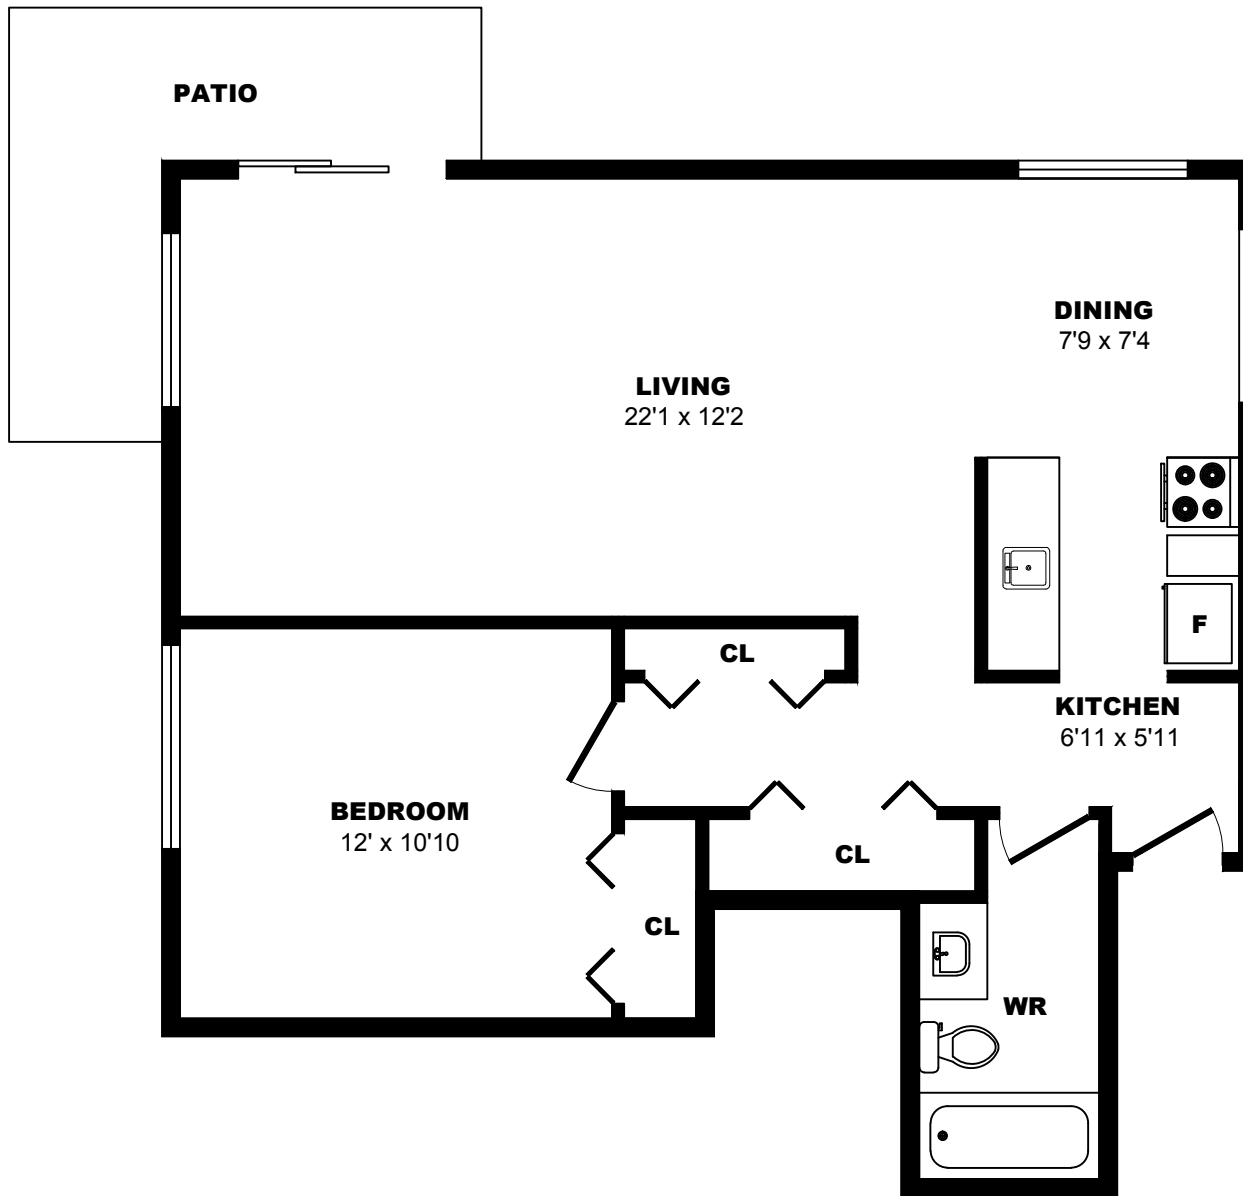

## 1021 4th Ave, New Westminster - 1 Bdrm N, 640sf

All dimensions are approximate. Sizes and specifications are subject to change without notice E. & O. E.  
All illustrations are artist's concept. Actual usable floor space may vary slightly from stated floor area.

## 1021 4th Ave, New Westminster - 1 Bdrm O, 630sf

All dimensions are approximate. Sizes and specifications are subject to change without notice E. & O. E.  
All illustrations are artist's concept. Actual usable floor space may vary slightly from stated floor area.