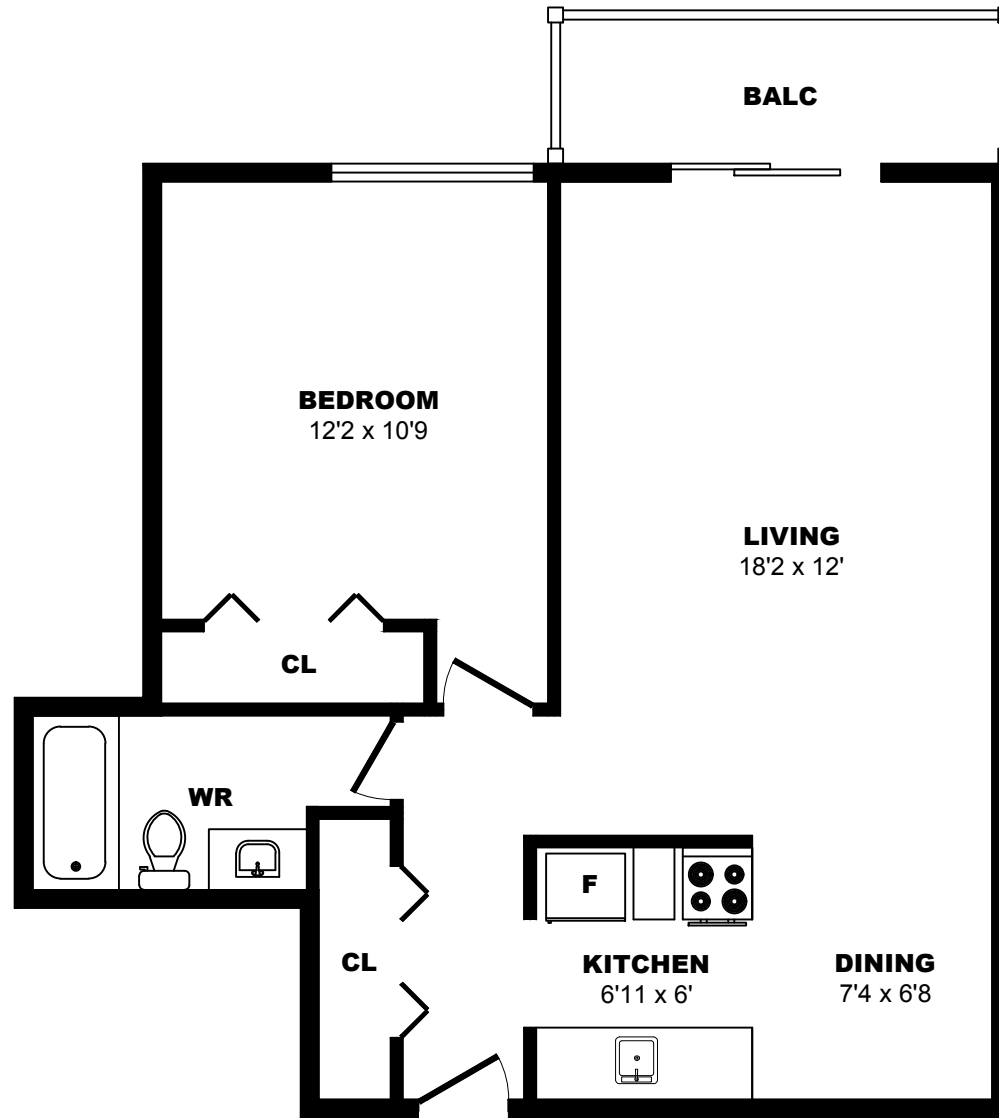

## 1021 4th Ave, New Westminster - 1 Bdrm H, 780sf

All dimensions are approximate. Sizes and specifications are subject to change without notice E. & O. E.  
All illustrations are artist's concept. Actual usable floor space may vary slightly from stated floor area.

## 1021 4th Ave, New Westminster - 1 Bdrm I, 640sf

All dimensions are approximate. Sizes and specifications are subject to change without notice E. & O. E.  
All illustrations are artist's concept. Actual usable floor space may vary slightly from stated floor area.

## 1021 4th Ave, New Westminster - 1 Bdrm J, 780sf

All dimensions are approximate. Sizes and specifications are subject to change without notice E. & O. E.  
All illustrations are artist's concept. Actual usable floor space may vary slightly from stated floor area.