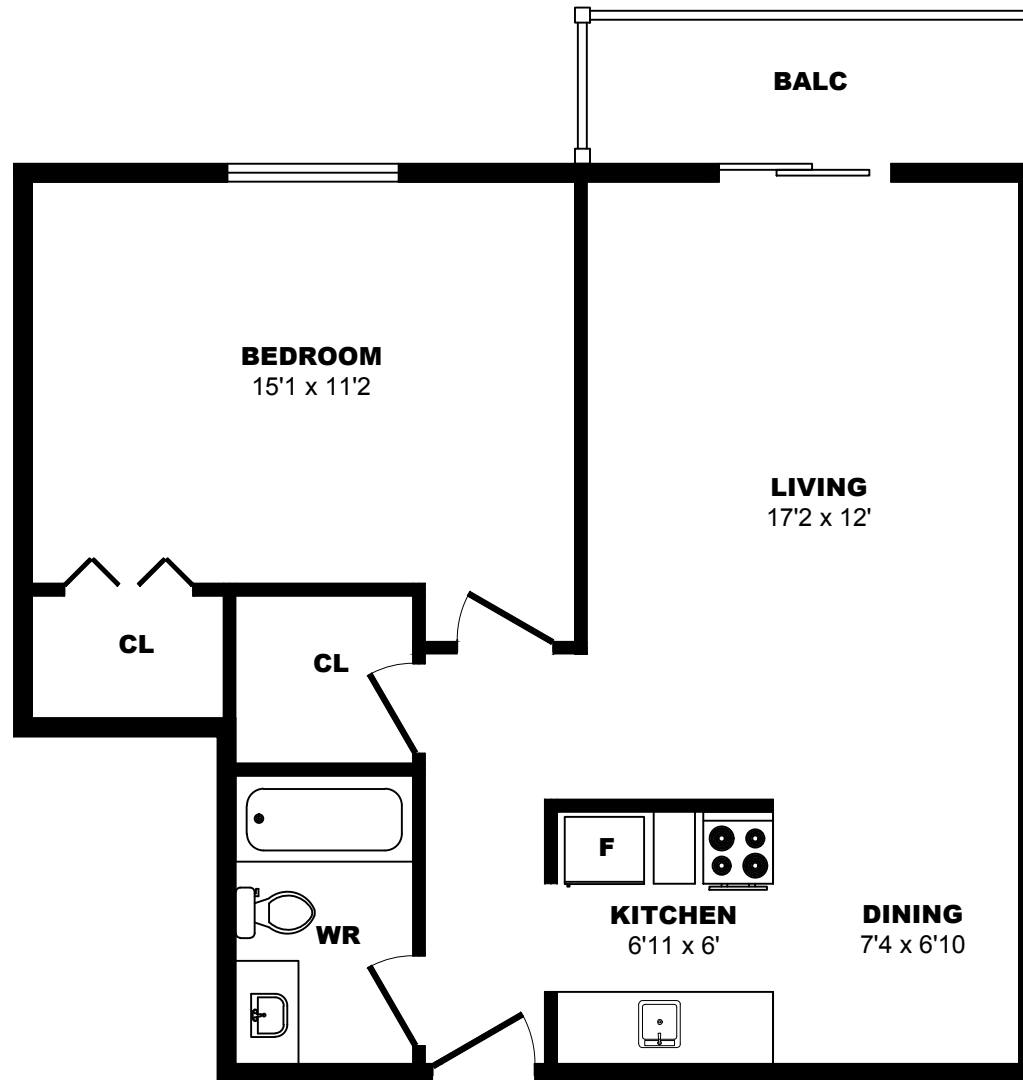

## 1021 4th Ave, New Westminster - 1 Bdrm B, 630sf

All dimensions are approximate. Sizes and specifications are subject to change without notice E. & O. E.  
All illustrations are artist's concept. Actual usable floor space may vary slightly from stated floor area.

## 1021 4th Ave, New Westminster - 1 Bdrm C, 630sf

All dimensions are approximate. Sizes and specifications are subject to change without notice E. & O. E.  
 All illustrations are artist's concept. Actual usable floor space may vary slightly from stated floor area.

## 1021 4th Ave, New Westminster - 1 Bdrm D, 670sf

All dimensions are approximate. Sizes and specifications are subject to change without notice E. & O. E.  
All illustrations are artist's concept. Actual usable floor space may vary slightly from stated floor area.

## 1021 4th Ave, New Westminster - 1 Bdrm E, 670sf

All dimensions are approximate. Sizes and specifications are subject to change without notice E. & O. E.  
All illustrations are artist's concept. Actual usable floor space may vary slightly from stated floor area.