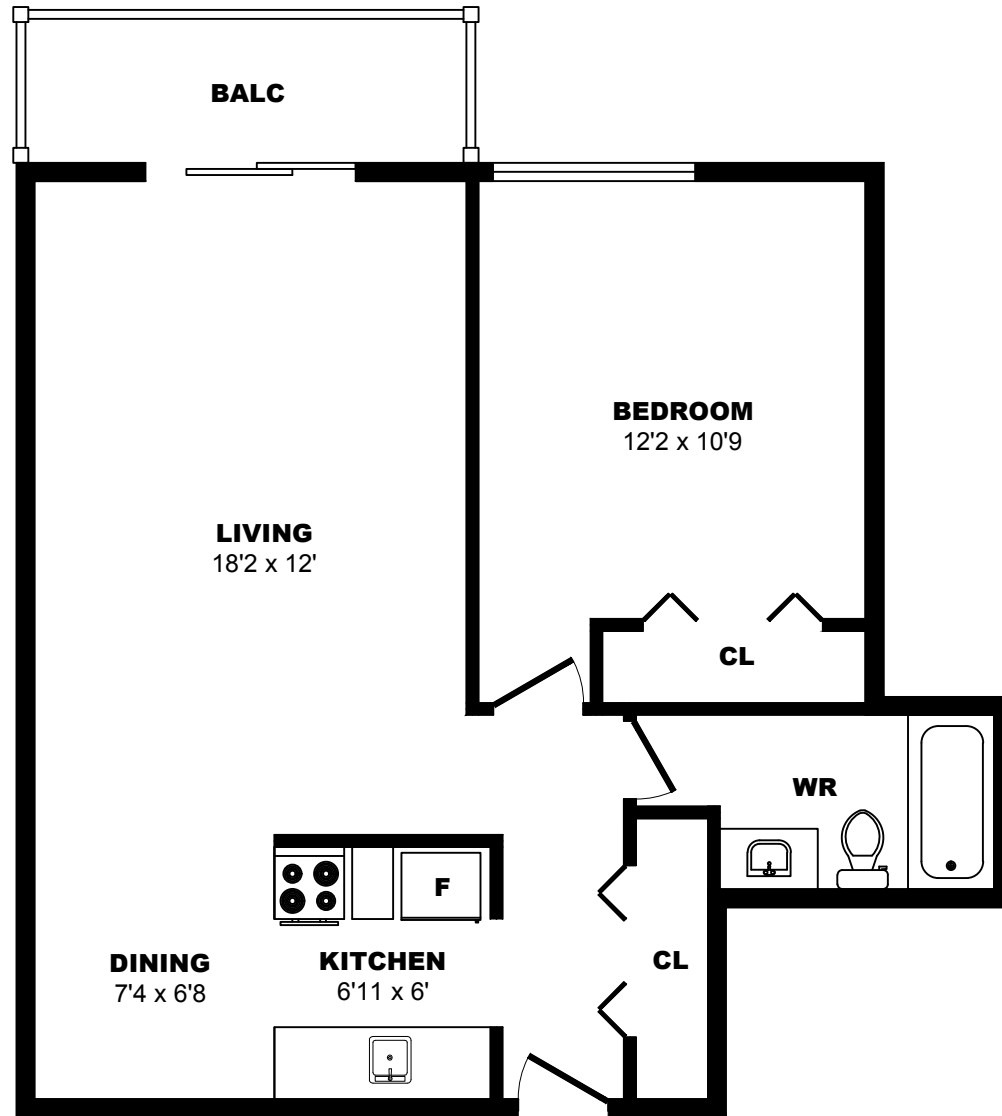

## 1021 4th Ave, New Westminster - 1 Bdrm D, 670sf

All dimensions are approximate. Sizes and specifications are subject to change without notice E. & O. E.  
All illustrations are artist's concept. Actual usable floor space may vary slightly from stated floor area.

## 1021 4th Ave, New Westminster - 1 Bdrm E, 670sf

All dimensions are approximate. Sizes and specifications are subject to change without notice E. & O. E.  
All illustrations are artist's concept. Actual usable floor space may vary slightly from stated floor area.

## 1021 4th Ave, New Westminster - 1 Bdrm F, 640sf

All dimensions are approximate. Sizes and specifications are subject to change without notice E. & O. E.  
All illustrations are artist's concept. Actual usable floor space may vary slightly from stated floor area.