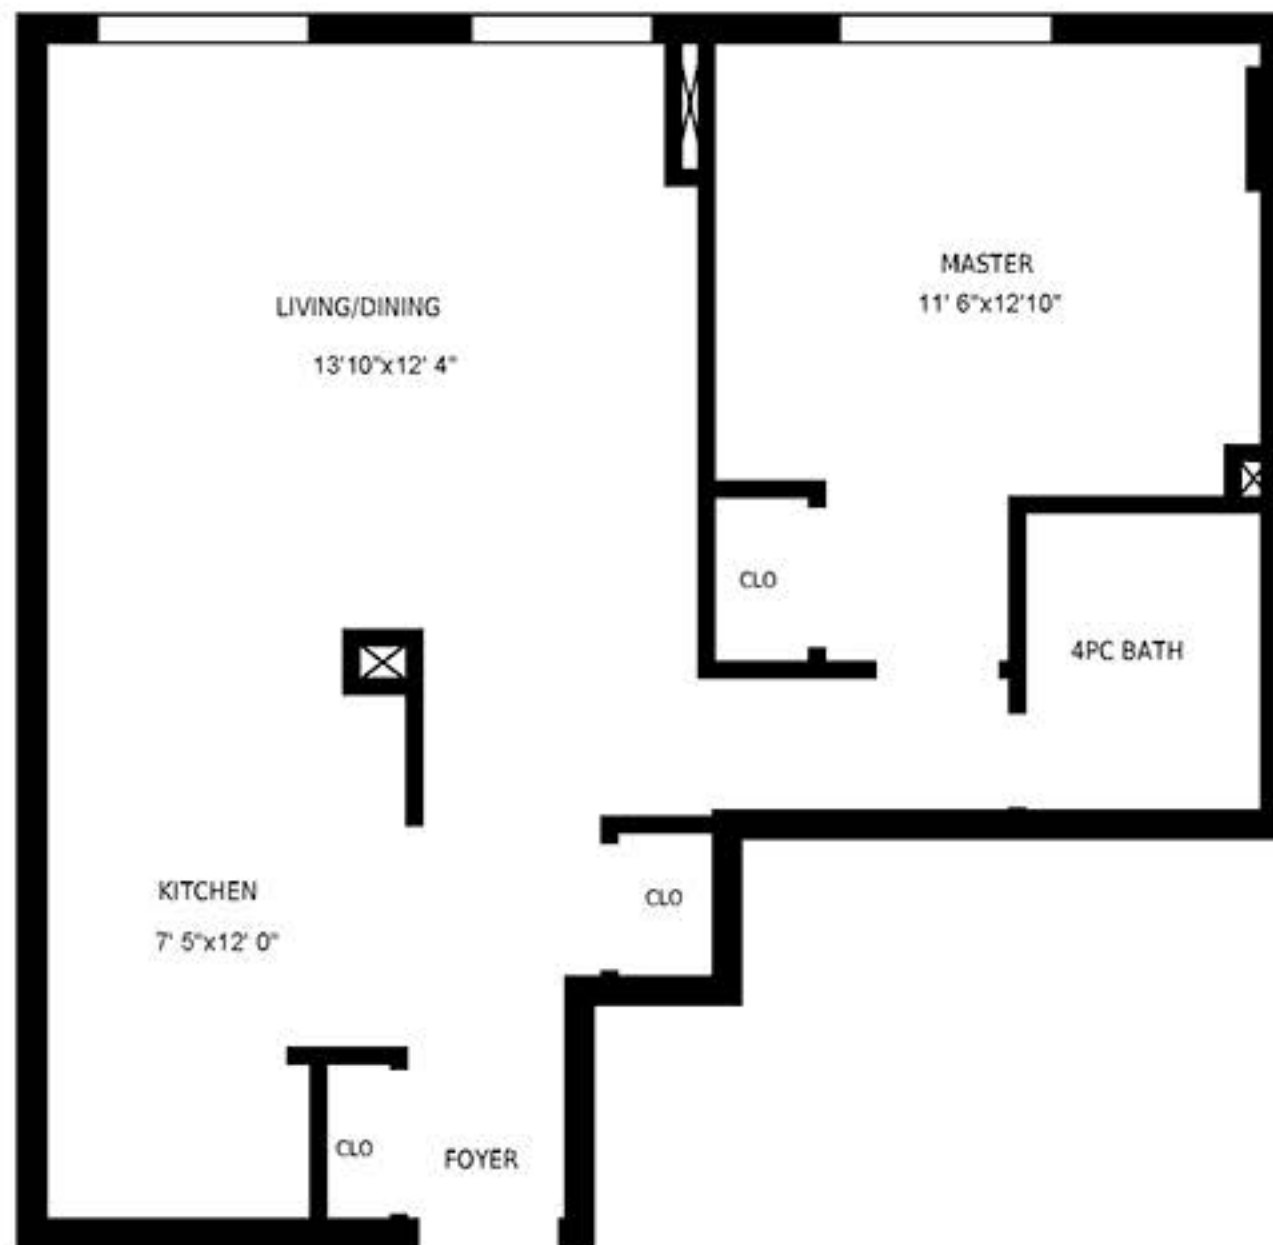

9999 111th Street NW, Edmonton - Bachelor (104, 109) - 400 sq ft

All dimensions are approximate. Sizes and specifications are subject to change without notice. E & O. E.
All illustrations are artist's concept. Actual usual floor space may vary slightly from stated floor area.

9999 111th Street NW, Edmonton, AB - 1 Bdrm A, 594 sf

All dimensions are approximate. Sizes and specifications are subject to change without notice E. & O. E.
All illustrations are artist's concept. Actual usable floor space may vary slightly from stated floor area.

9999 111th Street NW, Edmonton, AB - 1 Bdrm B, 658 sf

All dimensions are approximate. Sizes and specifications are subject to change without notice E. & O. E.
All illustrations are artist's concept. Actual usable floor space may vary slightly from stated floor area.

9999 111th Street NW, Edmonton, AB - 2 Bdrm, 874 sf

All dimensions are approximate. Sizes and specifications are subject to change without notice E. & O. E.
All illustrations are artist's concept. Actual usable floor space may vary slightly from stated floor area.