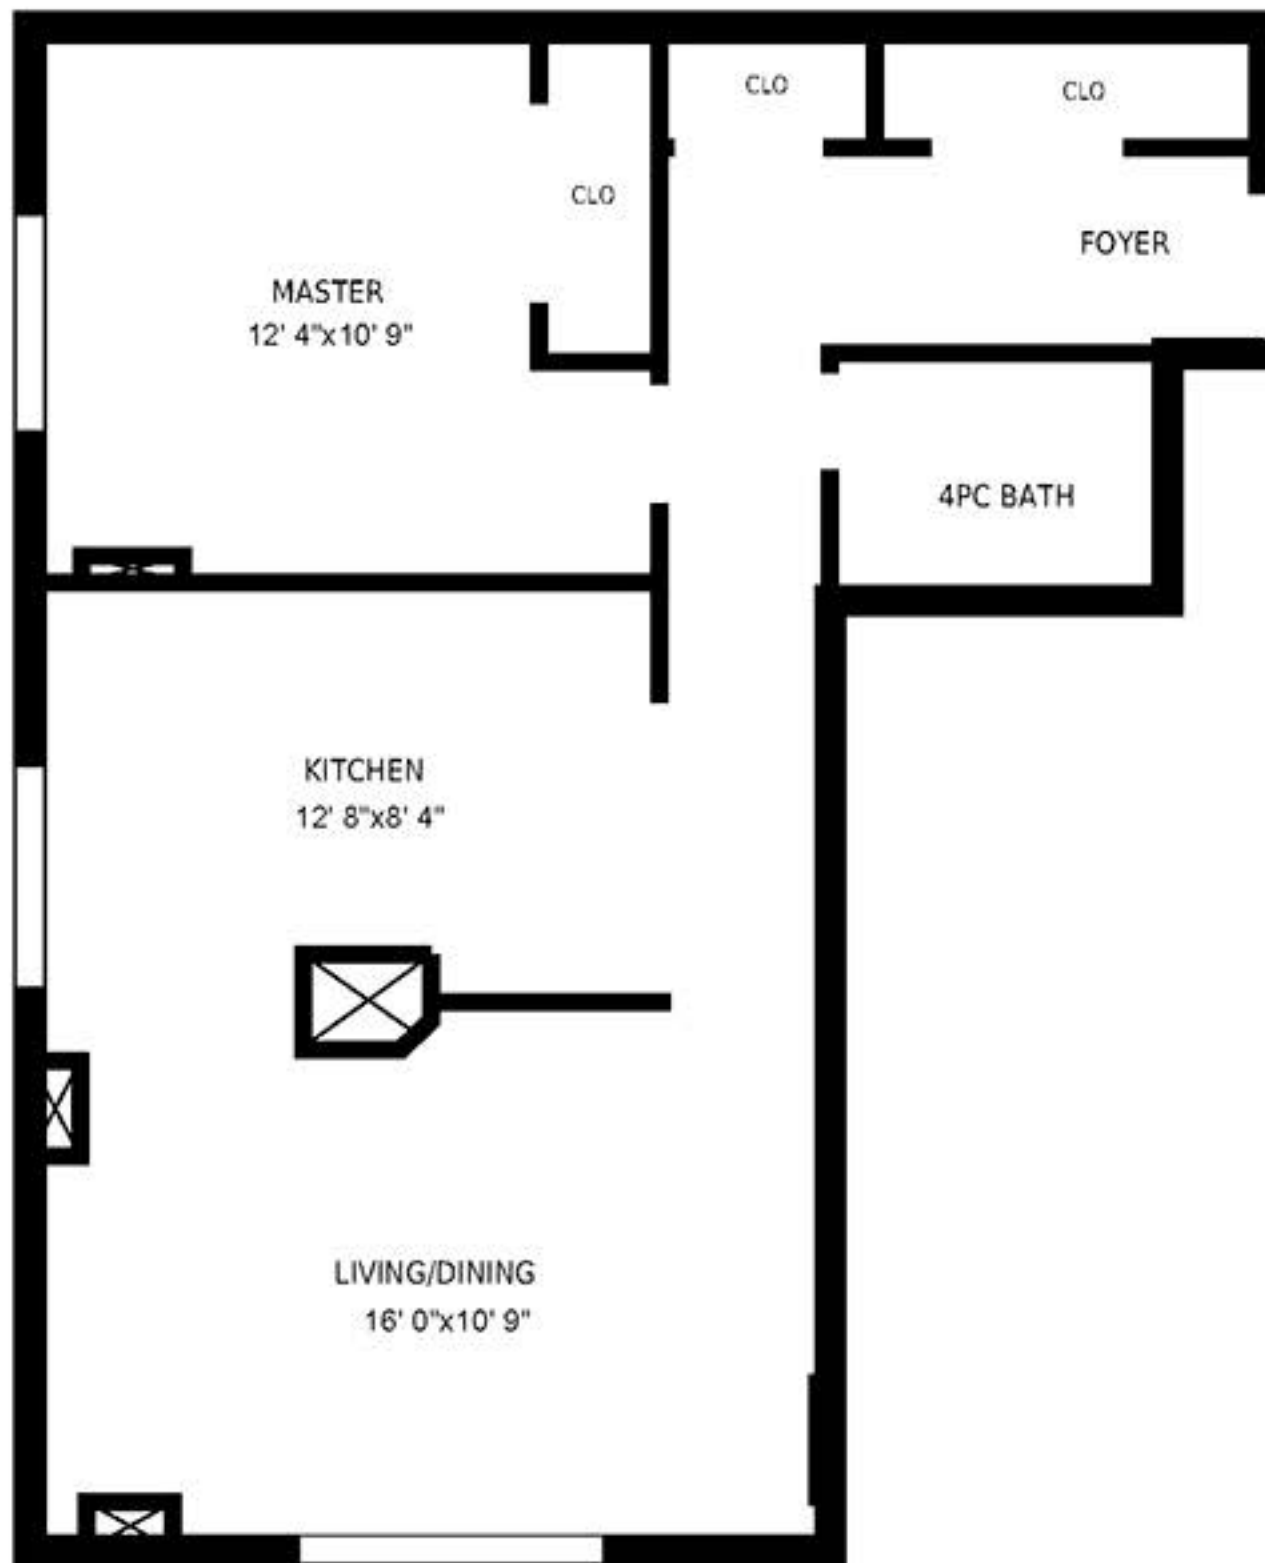

9999 111th Street NW, Edmonton - Bachelor (104, 109) - 400 sq ft

All dimensions are approximate. Sizes and specifications are subject to change without notice. E & O. E.
All illustrations are artist's concept. Actual usual floor space may vary slightly from stated floor area.

9999 111th Street NW, Edmonton, AB - 1 Bdrm A, 594 sf

All dimensions are approximate. Sizes and specifications are subject to change without notice E. & O. E.
All illustrations are artist's concept. Actual usable floor space may vary slightly from stated floor area.

9999 111th Street NW, Edmonton, AB - 1 Bdrm B, 658 sf

All dimensions are approximate. Sizes and specifications are subject to change without notice E. & O. E.
All illustrations are artist's concept. Actual usable floor space may vary slightly from stated floor area.

9999 111th Street NW, Edmonton, AB - 2 Bdrm, 874 sf

All dimensions are approximate. Sizes and specifications are subject to change without notice E. & O. E.
All illustrations are artist's concept. Actual usable floor space may vary slightly from stated floor area.