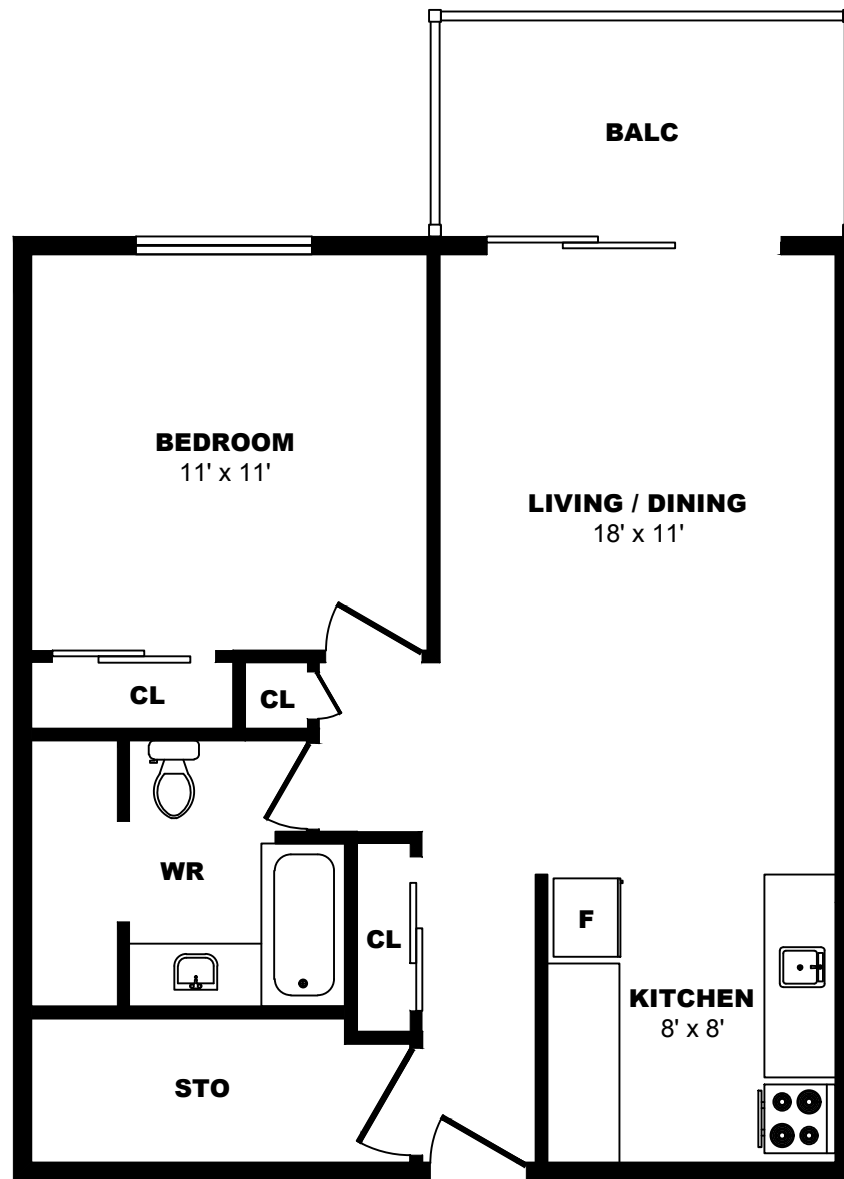

900 Rue Laudance, Quebec City - Bachelor A, 370sf

All dimensions are approximate. Sizes and specifications are subject to change without notice E. & O. E.
All illustrations are artist's concept. Actual usable floor space may vary slightly from stated floor area.

900 Rue Laudance, Quebec City - 1 Bdrm A, 630sf

All dimensions are approximate. Sizes and specifications are subject to change without notice E. & O. E.
All illustrations are artist's concept. Actual usable floor space may vary slightly from stated floor area.

900 Rue Laudance, Quebec City - 1 Bdrm B, 620sf

All dimensions are approximate. Sizes and specifications are subject to change without notice E. & O. E.
All illustrations are artist's concept. Actual usable floor space may vary slightly from stated floor area.

900 Rue Laudance, Quebec City - 1 Bdrm C, 630sf

All dimensions are approximate. Sizes and specifications are subject to change without notice E. & O. E.
All illustrations are artist's concept. Actual usable floor space may vary slightly from stated floor area.