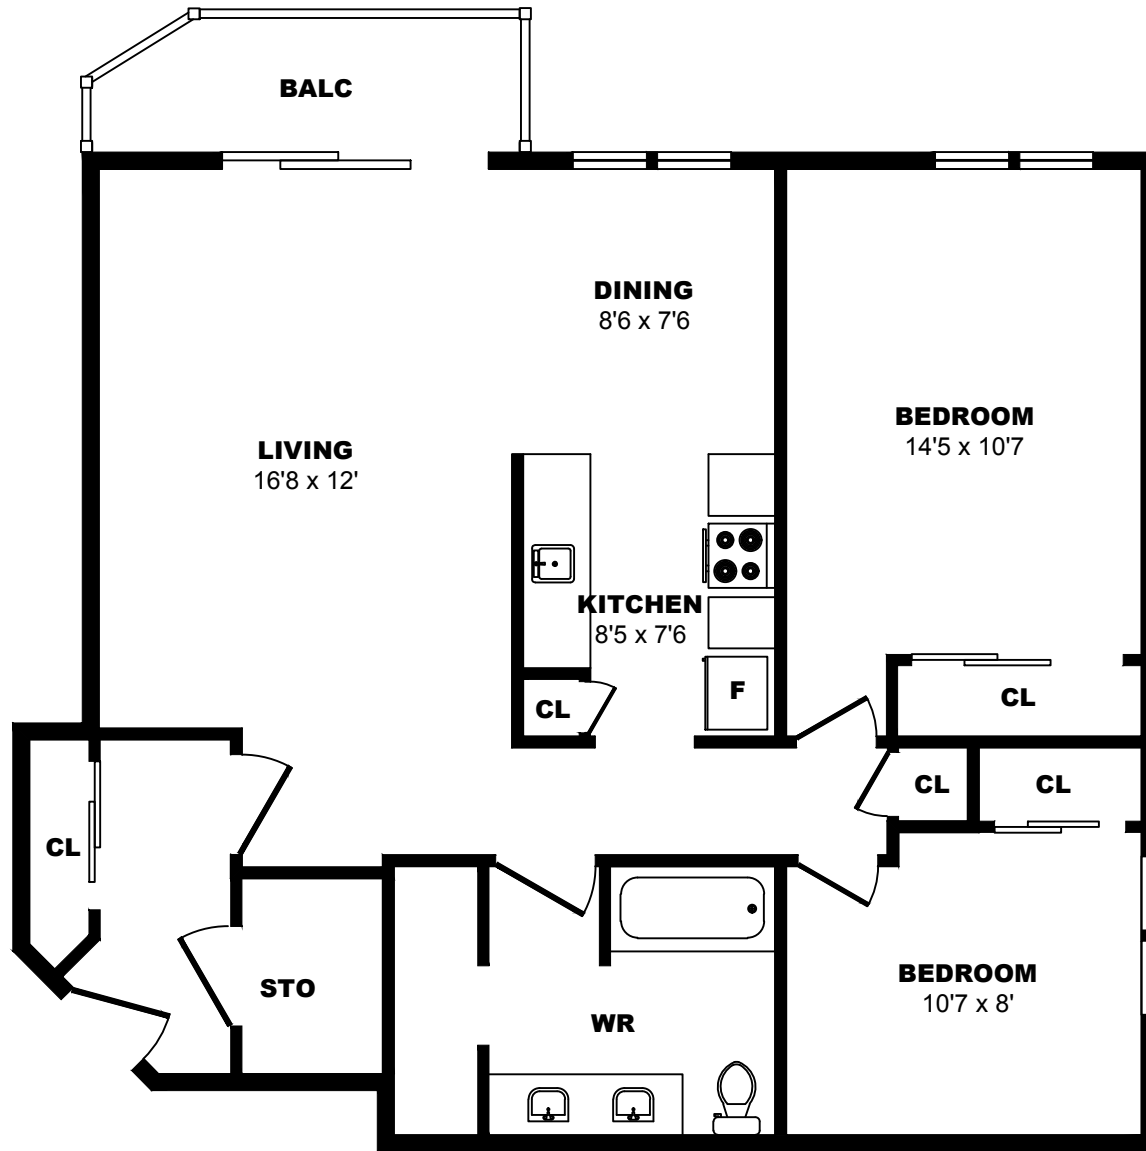

900 Rue Laudance, Quebec City - 1 Bdrm F, 630sf

All dimensions are approximate. Sizes and specifications are subject to change without notice E. & O. E.
All illustrations are artist's concept. Actual usable floor space may vary slightly from stated floor area.

900 Rue Laudance, Quebec City - 2 Bdrm A, 980sf

All dimensions are approximate. Sizes and specifications are subject to change without notice E. & O. E.
All illustrations are artist's concept. Actual usable floor space may vary slightly from stated floor area.

900 Rue Laudance, Quebec City - 2 Bdrm B, 960sf

All dimensions are approximate. Sizes and specifications are subject to change without notice E. & O. E.
All illustrations are artist's concept. Actual usable floor space may vary slightly from stated floor area.