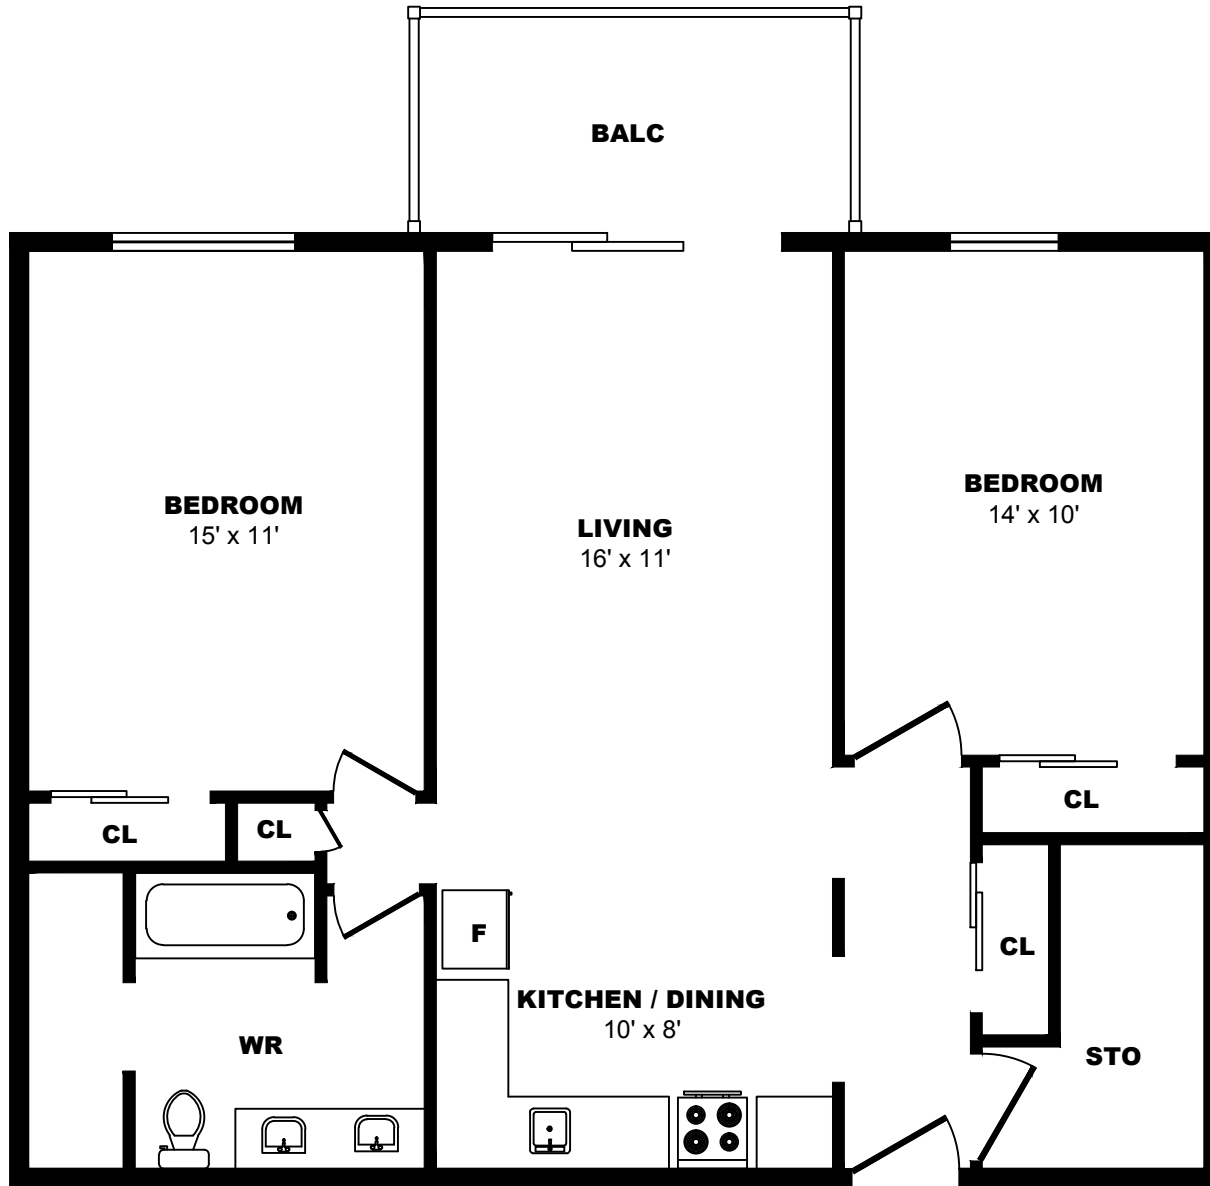

900 Rue Laudance, Quebec City - 2 Bdrm C, 890sf

All dimensions are approximate. Sizes and specifications are subject to change without notice E. & O. E.
All illustrations are artist's concept. Actual usable floor space may vary slightly from stated floor area.

900 Rue Laudance, Quebec City - 2 Bdrm D, 930sf

All dimensions are approximate. Sizes and specifications are subject to change without notice E. & O. E.
 All illustrations are artist's concept. Actual usable floor space may vary slightly from stated floor area.

900 Rue Laudance, Quebec City - 2 Bdrm E, 870sf

All dimensions are approximate. Sizes and specifications are subject to change without notice E. & O. E.
 All illustrations are artist's concept. Actual usable floor space may vary slightly from stated floor area.