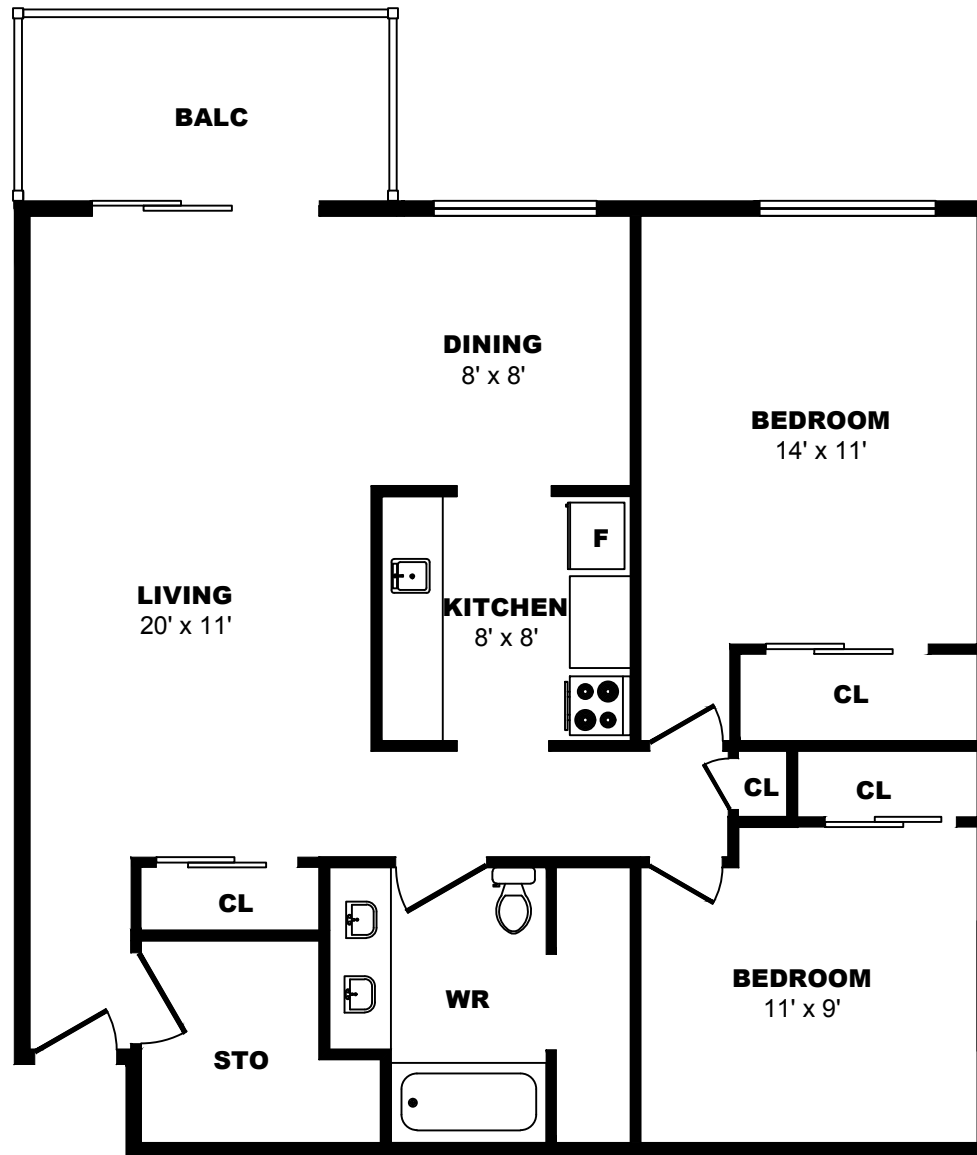

900 Rue Laudance, Quebec City - 2 Bdrm A, 980sf

All dimensions are approximate. Sizes and specifications are subject to change without notice E. & O. E.
All illustrations are artist's concept. Actual usable floor space may vary slightly from stated floor area.

900 Rue Laudance, Quebec City - 2 Bdrm B, 960sf

All dimensions are approximate. Sizes and specifications are subject to change without notice E. & O. E.
All illustrations are artist's concept. Actual usable floor space may vary slightly from stated floor area.

900 Rue Laudance, Quebec City - 2 Bdrm C, 890sf

All dimensions are approximate. Sizes and specifications are subject to change without notice E. & O. E.
All illustrations are artist's concept. Actual usable floor space may vary slightly from stated floor area.