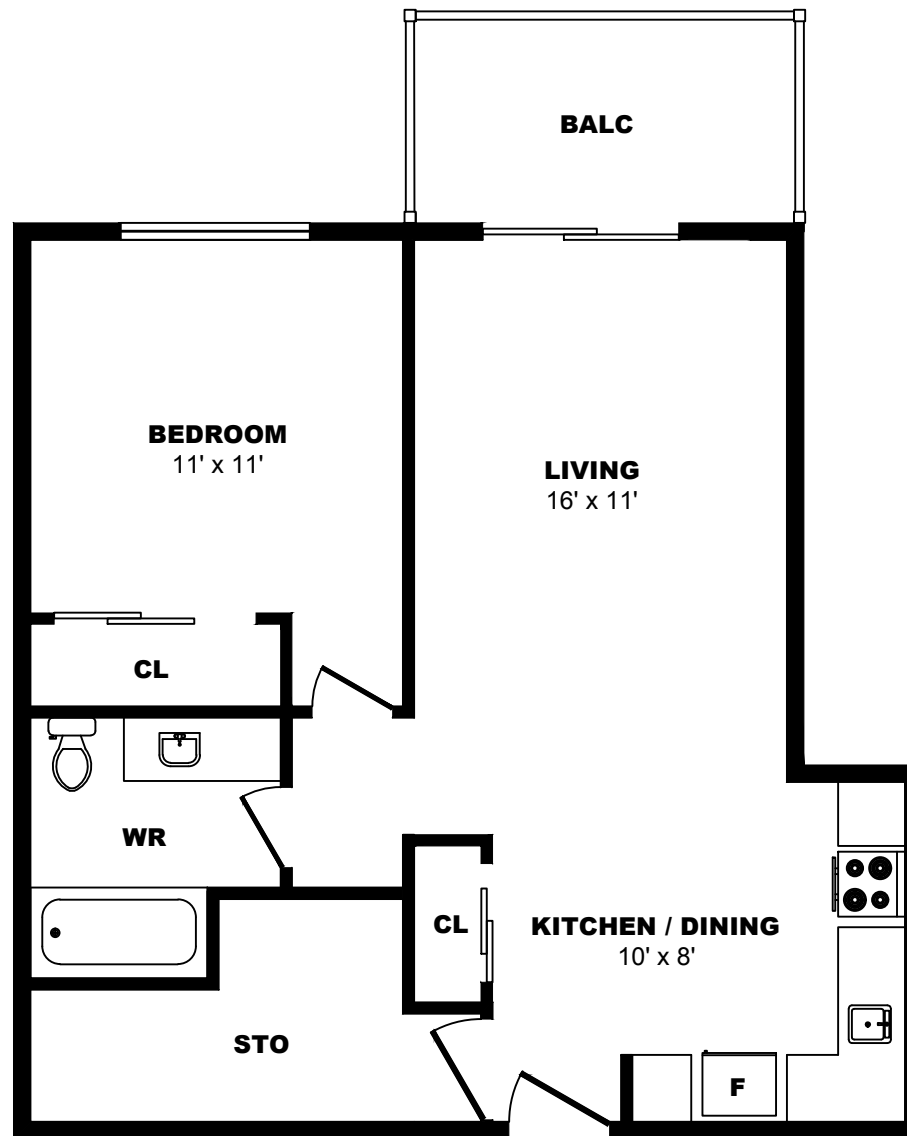

900 Rue Laudance, Quebec City - Bachelor A, 370sf

All dimensions are approximate. Sizes and specifications are subject to change without notice E. & O. E.
All illustrations are artist's concept. Actual usable floor space may vary slightly from stated floor area.

900 Rue Laudance, Quebec City - 1 Bdrm A, 630sf

All dimensions are approximate. Sizes and specifications are subject to change without notice E. & O. E.
All illustrations are artist's concept. Actual usable floor space may vary slightly from stated floor area.

900 Rue Laudance, Quebec City - 1 Bdrm B, 620sf

All dimensions are approximate. Sizes and specifications are subject to change without notice E. & O. E.
All illustrations are artist's concept. Actual usable floor space may vary slightly from stated floor area.

900 Rue Laudance, Quebec City - 1 Bdrm C, 630sf

All dimensions are approximate. Sizes and specifications are subject to change without notice E. & O. E.
All illustrations are artist's concept. Actual usable floor space may vary slightly from stated floor area.