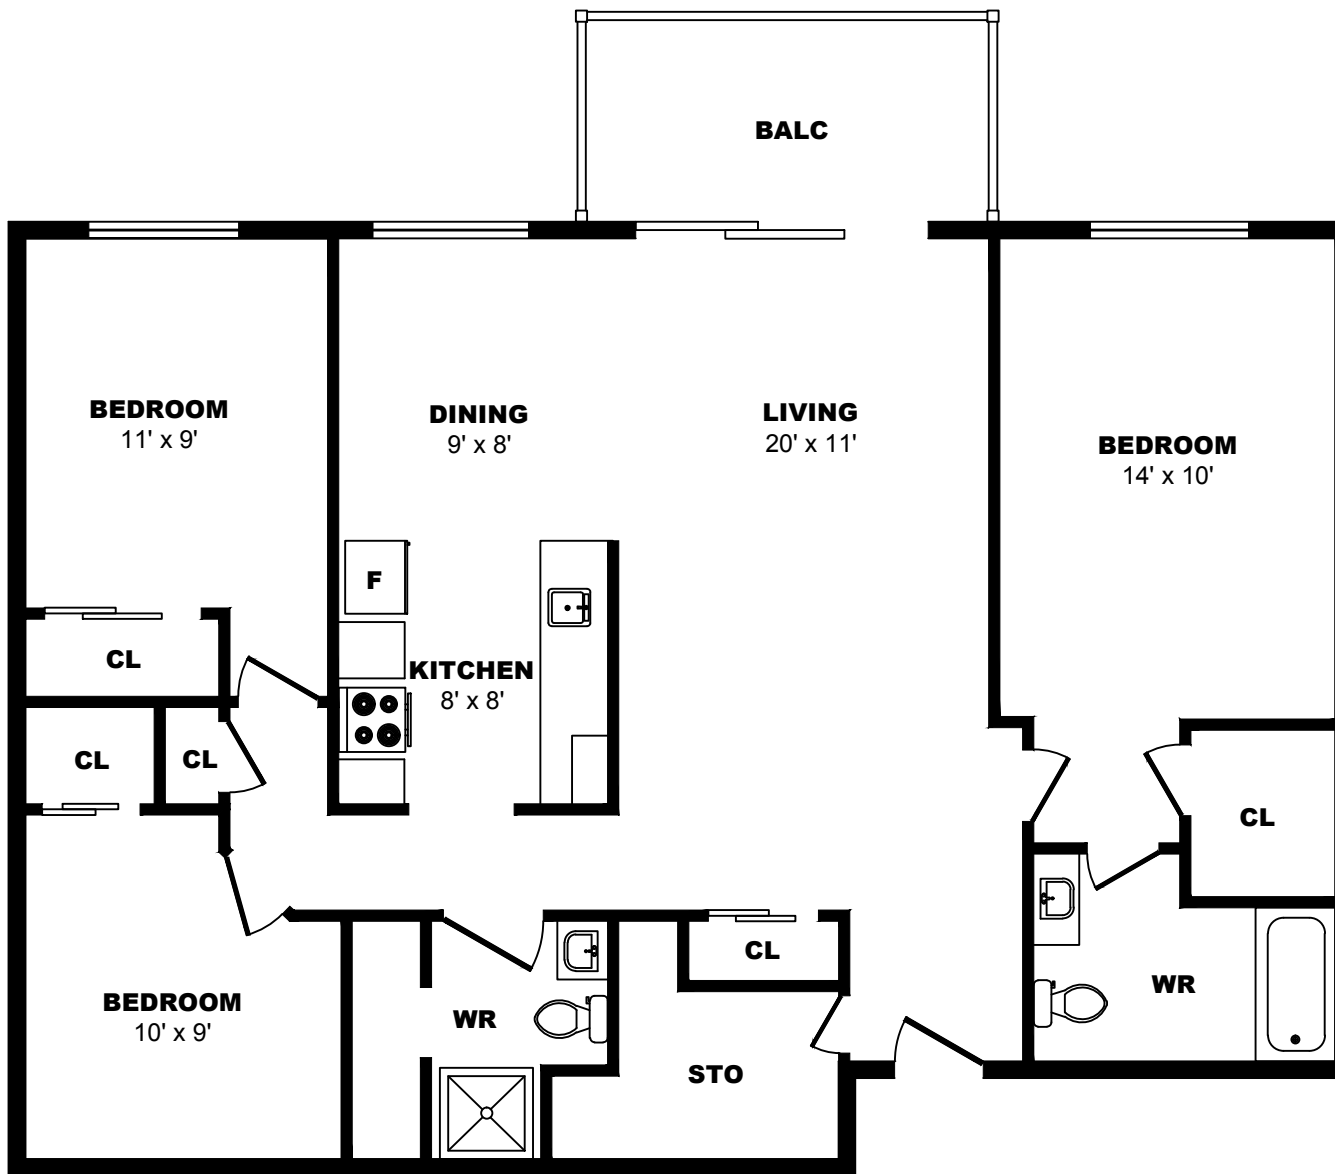

900 Rue Laudance, Quebec City - 2 Bdrm F, 830sf

All dimensions are approximate. Sizes and specifications are subject to change without notice E. & O. E.
All illustrations are artist's concept. Actual usable floor space may vary slightly from stated floor area.

900 Rue Laudance, Quebec City - 2 Bdrm G, 820sf

All dimensions are approximate. Sizes and specifications are subject to change without notice E. & O. E.
 All illustrations are artist's concept. Actual usable floor space may vary slightly from stated floor area.

900 Rue Laudance, Quebec City - 2 Bdrm I, 900sf

All dimensions are approximate. Sizes and specifications are subject to change without notice E. & O. E.
 All illustrations are artist's concept. Actual usable floor space may vary slightly from stated floor area.

900 Rue Laudance, Quebec City - 3 Bdrm A, 940sf

All dimensions are approximate. Sizes and specifications are subject to change without notice E. & O. E.
 All illustrations are artist's concept. Actual usable floor space may vary slightly from stated floor area.