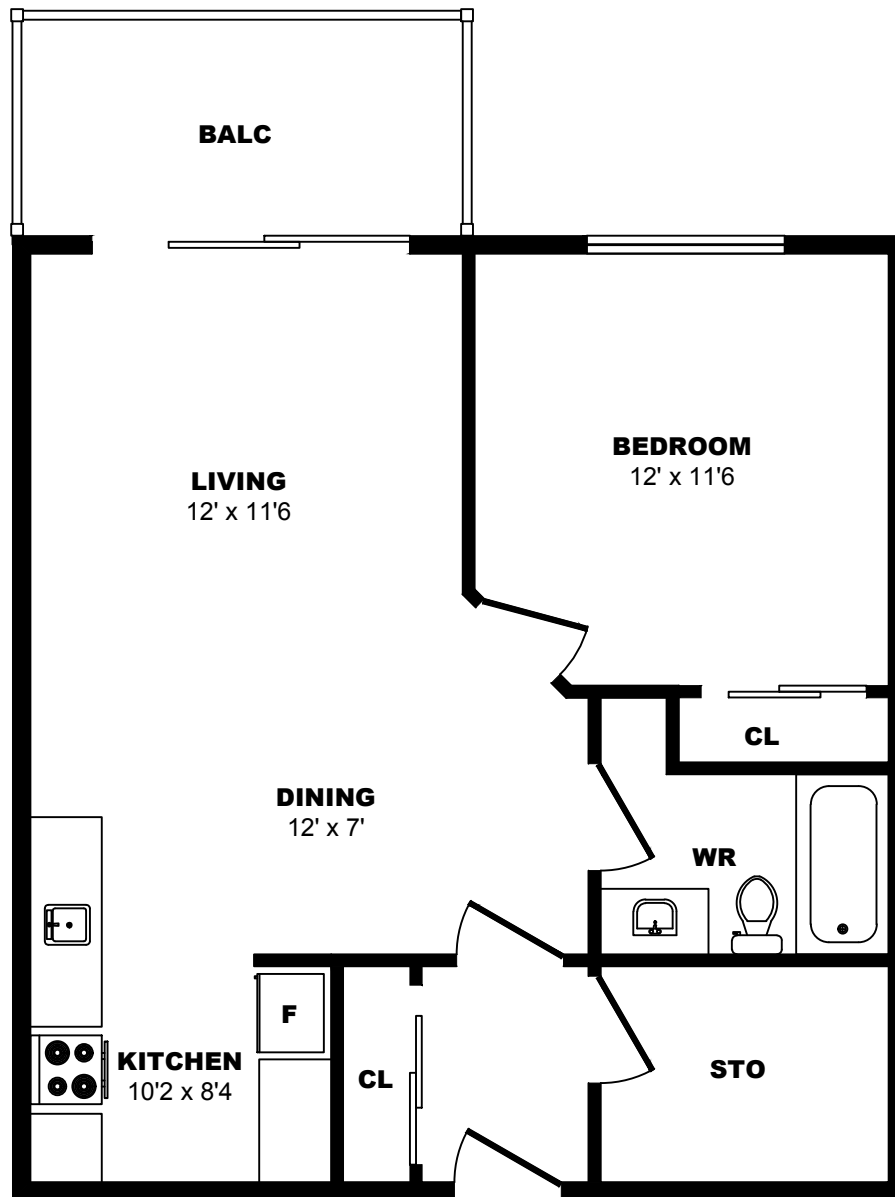

900 Rue Laudance, Quebec City - 1 Bdrm A, 630sf

All dimensions are approximate. Sizes and specifications are subject to change without notice E. & O. E.
All illustrations are artist's concept. Actual usable floor space may vary slightly from stated floor area.

900 Rue Laudance, Quebec City - 1 Bdrm B, 620sf

All dimensions are approximate. Sizes and specifications are subject to change without notice E. & O. E.
All illustrations are artist's concept. Actual usable floor space may vary slightly from stated floor area.

900 Rue Laudance, Quebec City - 1 Bdrm C, 630sf

All dimensions are approximate. Sizes and specifications are subject to change without notice E. & O. E.
All illustrations are artist's concept. Actual usable floor space may vary slightly from stated floor area.

900 Rue Laudance, Quebec City - 1 Bdrm D, 690sf

All dimensions are approximate. Sizes and specifications are subject to change without notice E. & O. E.
All illustrations are artist's concept. Actual usable floor space may vary slightly from stated floor area.