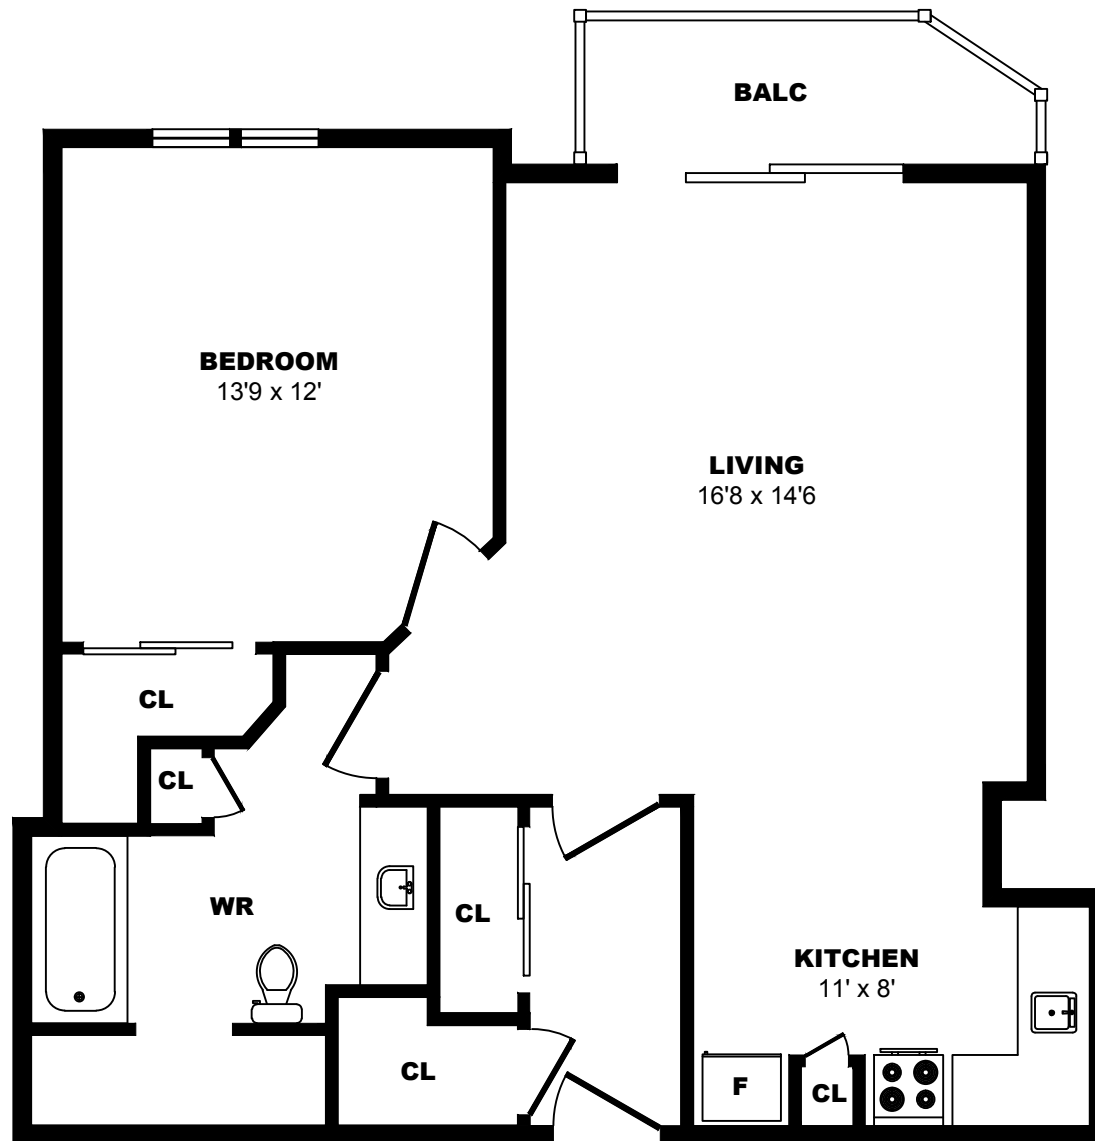

900 Rue Laudance, Quebec City - 1 Bdrm B, 620sf

All dimensions are approximate. Sizes and specifications are subject to change without notice E. & O. E.
All illustrations are artist's concept. Actual usable floor space may vary slightly from stated floor area.

900 Rue Laudance, Quebec City - 1 Bdrm C, 630sf

All dimensions are approximate. Sizes and specifications are subject to change without notice E. & O. E.
All illustrations are artist's concept. Actual usable floor space may vary slightly from stated floor area.

900 Rue Laudance, Quebec City - 1 Bdrm D, 690sf

All dimensions are approximate. Sizes and specifications are subject to change without notice E. & O. E.
All illustrations are artist's concept. Actual usable floor space may vary slightly from stated floor area.

900 Rue Laudance, Quebec City - 1 Bdrm E, 730sf

All dimensions are approximate. Sizes and specifications are subject to change without notice E. & O. E.
 All illustrations are artist's concept. Actual usable floor space may vary slightly from stated floor area.