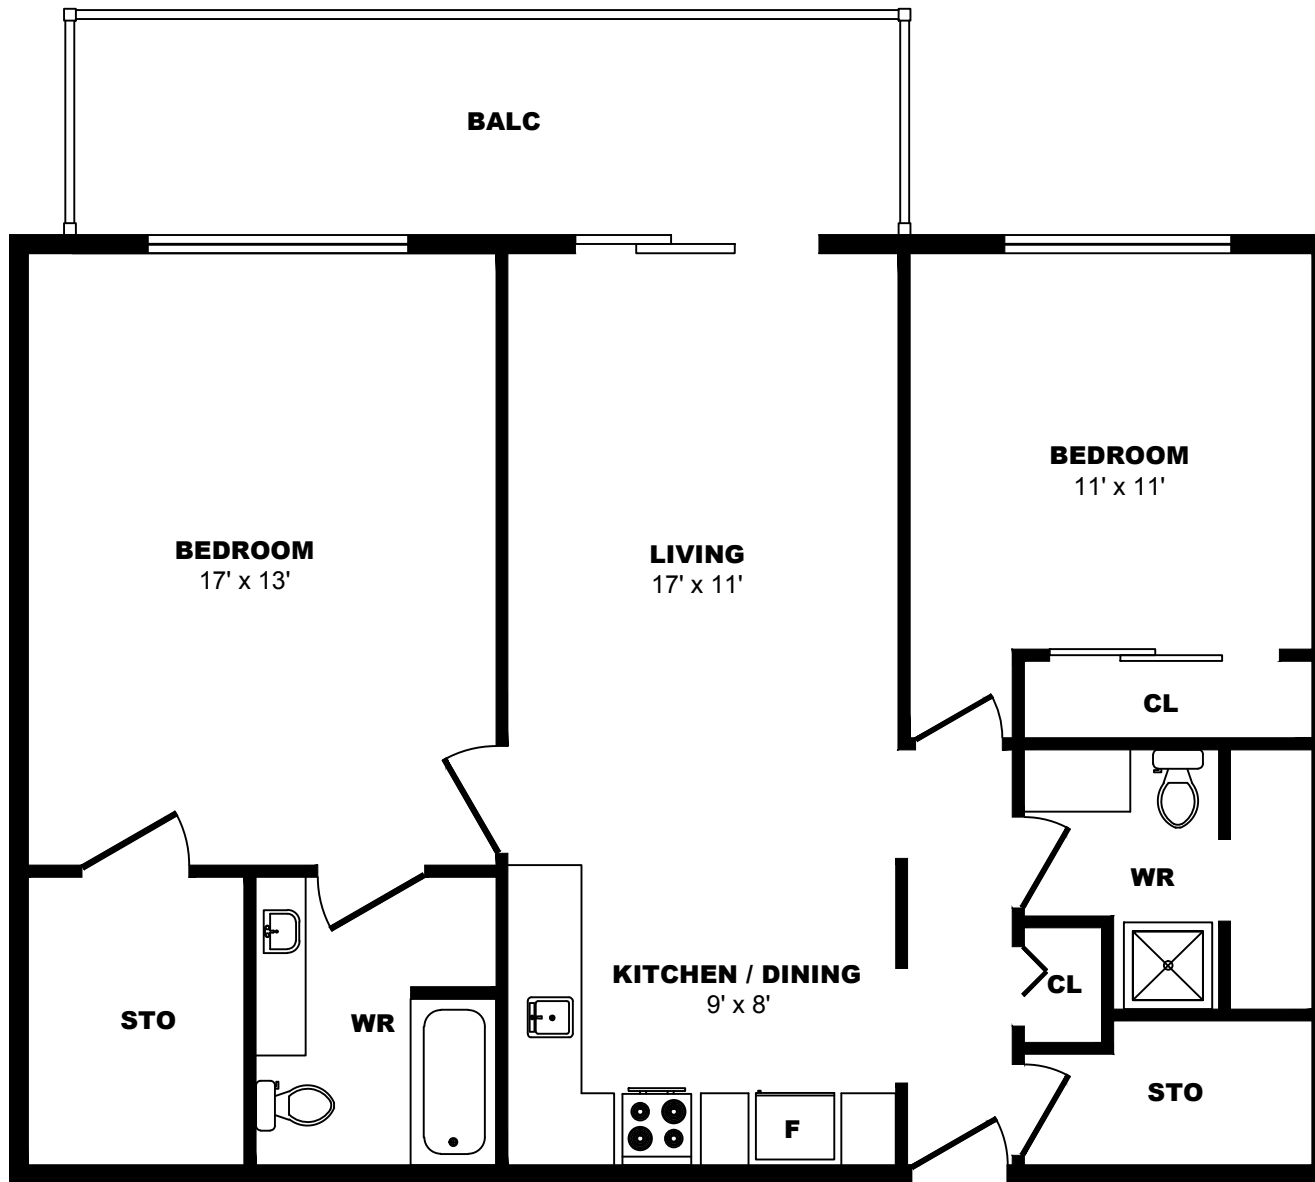

900 Rue Laudance, Quebec City - 2 Bdrm I, 900sf

All dimensions are approximate. Sizes and specifications are subject to change without notice E. & O. E.
All illustrations are artist's concept. Actual usable floor space may vary slightly from stated floor area.