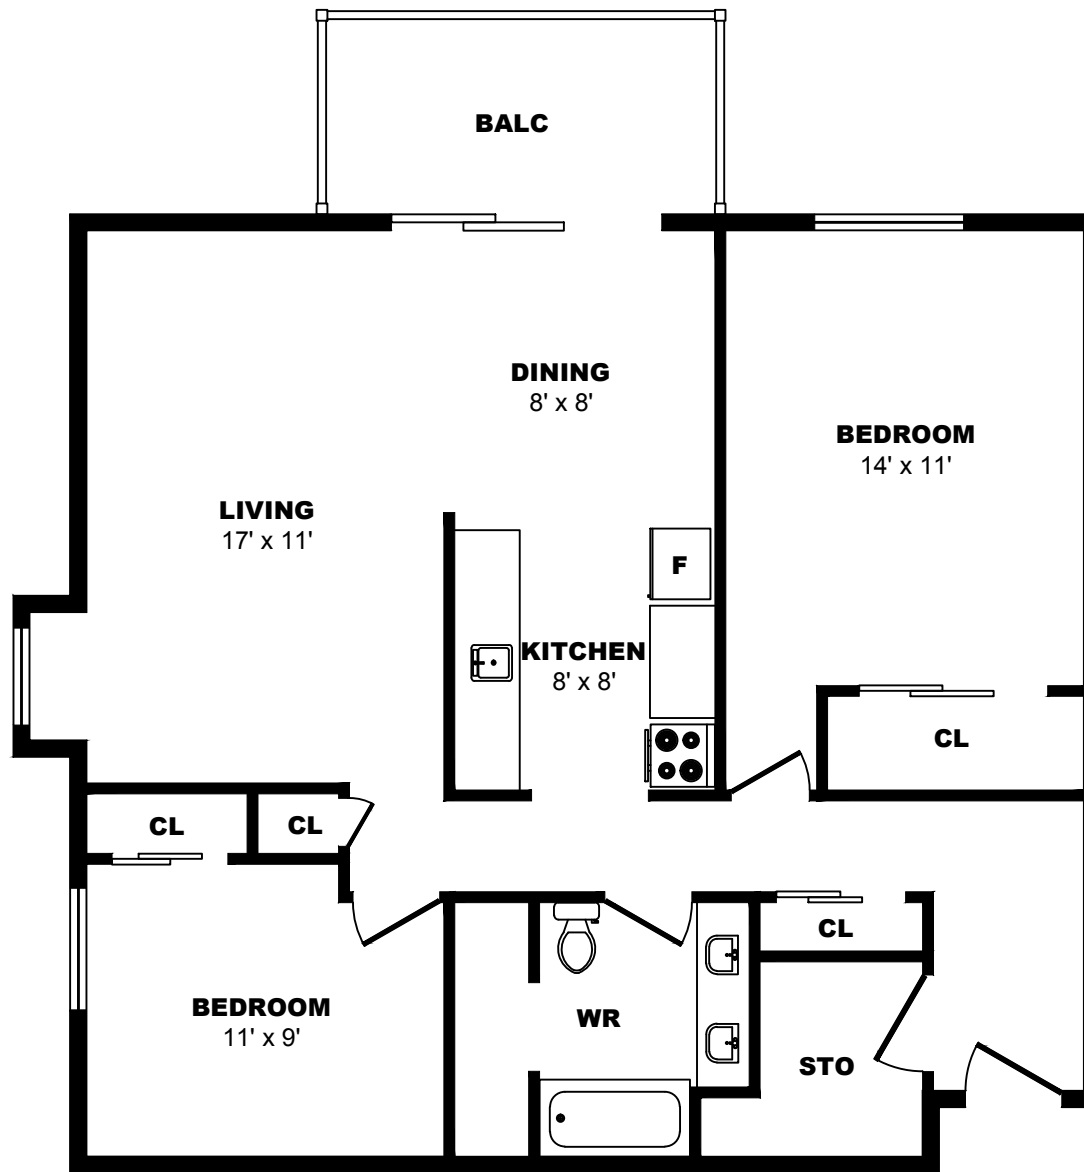

900 Rue Laudance, Quebec City - 2 Bdrm B, 960sf

All dimensions are approximate. Sizes and specifications are subject to change without notice E. & O. E.
All illustrations are artist's concept. Actual usable floor space may vary slightly from stated floor area.

900 Rue Laudance, Quebec City - 2 Bdrm C, 890sf

All dimensions are approximate. Sizes and specifications are subject to change without notice E. & O. E.
All illustrations are artist's concept. Actual usable floor space may vary slightly from stated floor area.

900 Rue Laudance, Quebec City - 2 Bdrm D, 930sf

All dimensions are approximate. Sizes and specifications are subject to change without notice E. & O. E.
 All illustrations are artist's concept. Actual usable floor space may vary slightly from stated floor area.