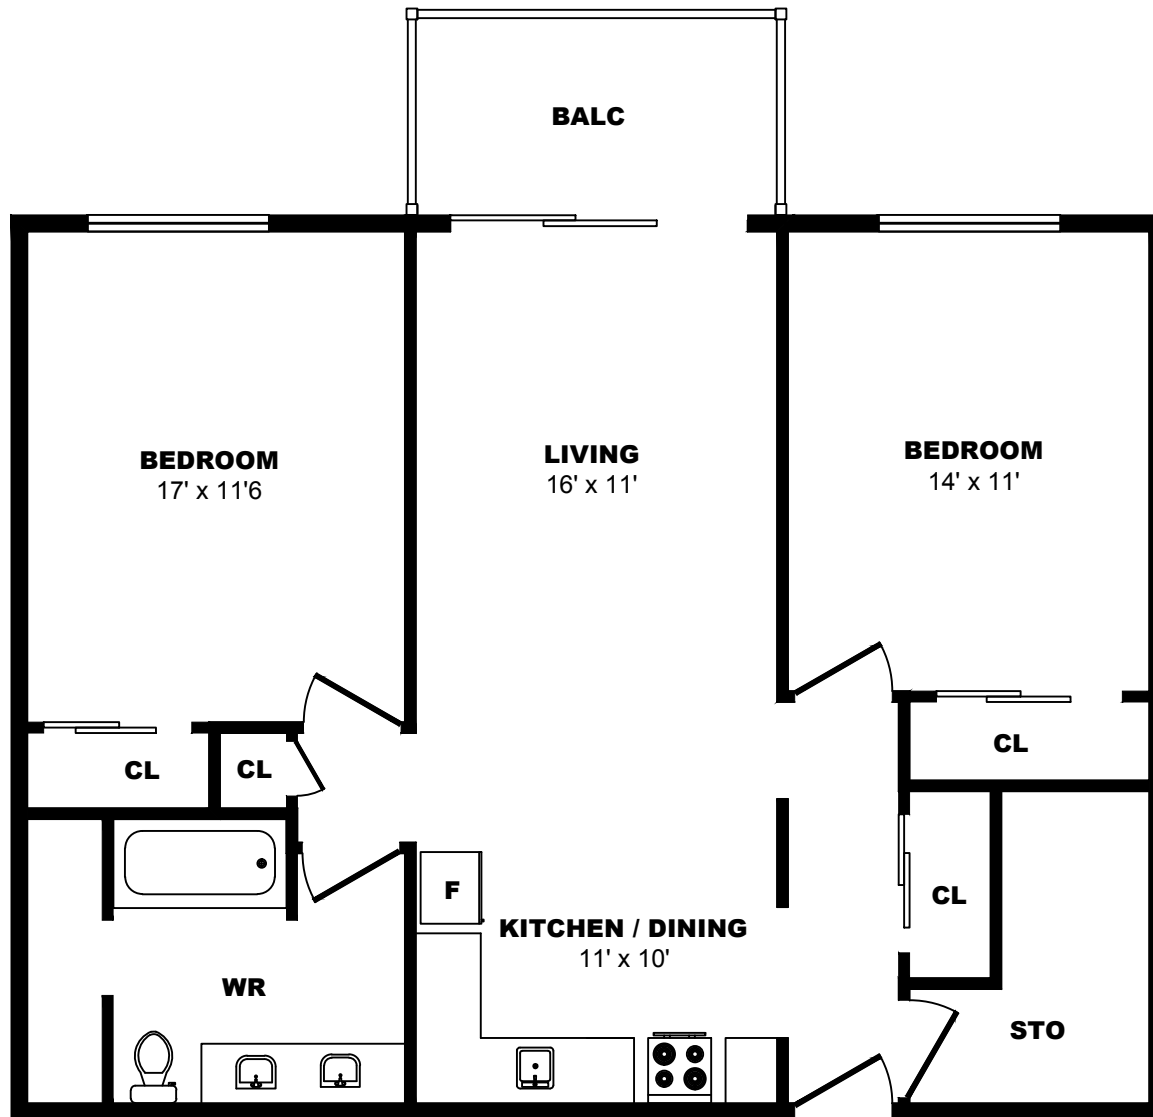

900 Rue Laudance, Quebec City - 1 Bdrm D, 690sf

All dimensions are approximate. Sizes and specifications are subject to change without notice E. & O. E.
All illustrations are artist's concept. Actual usable floor space may vary slightly from stated floor area.

900 Rue Laudance, Quebec City - 1 Bdrm E, 730sf

All dimensions are approximate. Sizes and specifications are subject to change without notice E. & O. E.
 All illustrations are artist's concept. Actual usable floor space may vary slightly from stated floor area.

900 Rue Laudance, Quebec City - 1 Bdrm F, 630sf

All dimensions are approximate. Sizes and specifications are subject to change without notice E. & O. E.
All illustrations are artist's concept. Actual usable floor space may vary slightly from stated floor area.

900 Rue Laudance, Quebec City - 2 Bdrm A, 980sf

All dimensions are approximate. Sizes and specifications are subject to change without notice E. & O. E.
All illustrations are artist's concept. Actual usable floor space may vary slightly from stated floor area.