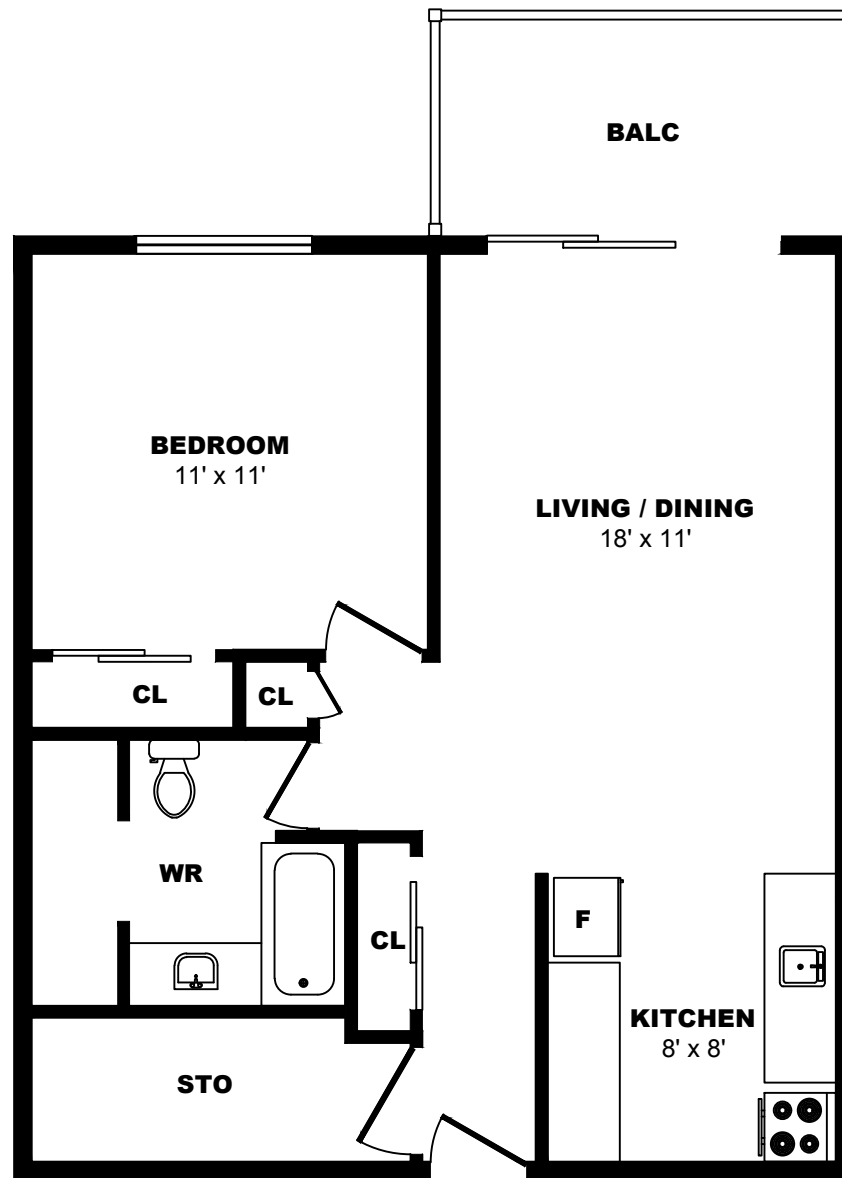

900 Rue Laudance, Quebec City - Bachelor A, 370sf

All dimensions are approximate. Sizes and specifications are subject to change without notice E. & O. E.
All illustrations are artist's concept. Actual usable floor space may vary slightly from stated floor area.

900 Rue Laudance, Quebec City - 1 Bdrm A, 630sf

All dimensions are approximate. Sizes and specifications are subject to change without notice E. & O. E.
All illustrations are artist's concept. Actual usable floor space may vary slightly from stated floor area.

900 Rue Laudance, Quebec City - 1 Bdrm B, 620sf

All dimensions are approximate. Sizes and specifications are subject to change without notice E. & O. E.
All illustrations are artist's concept. Actual usable floor space may vary slightly from stated floor area.

900 Rue Laudance, Quebec City - 1 Bdrm C, 630sf

All dimensions are approximate. Sizes and specifications are subject to change without notice E. & O. E.
All illustrations are artist's concept. Actual usable floor space may vary slightly from stated floor area.