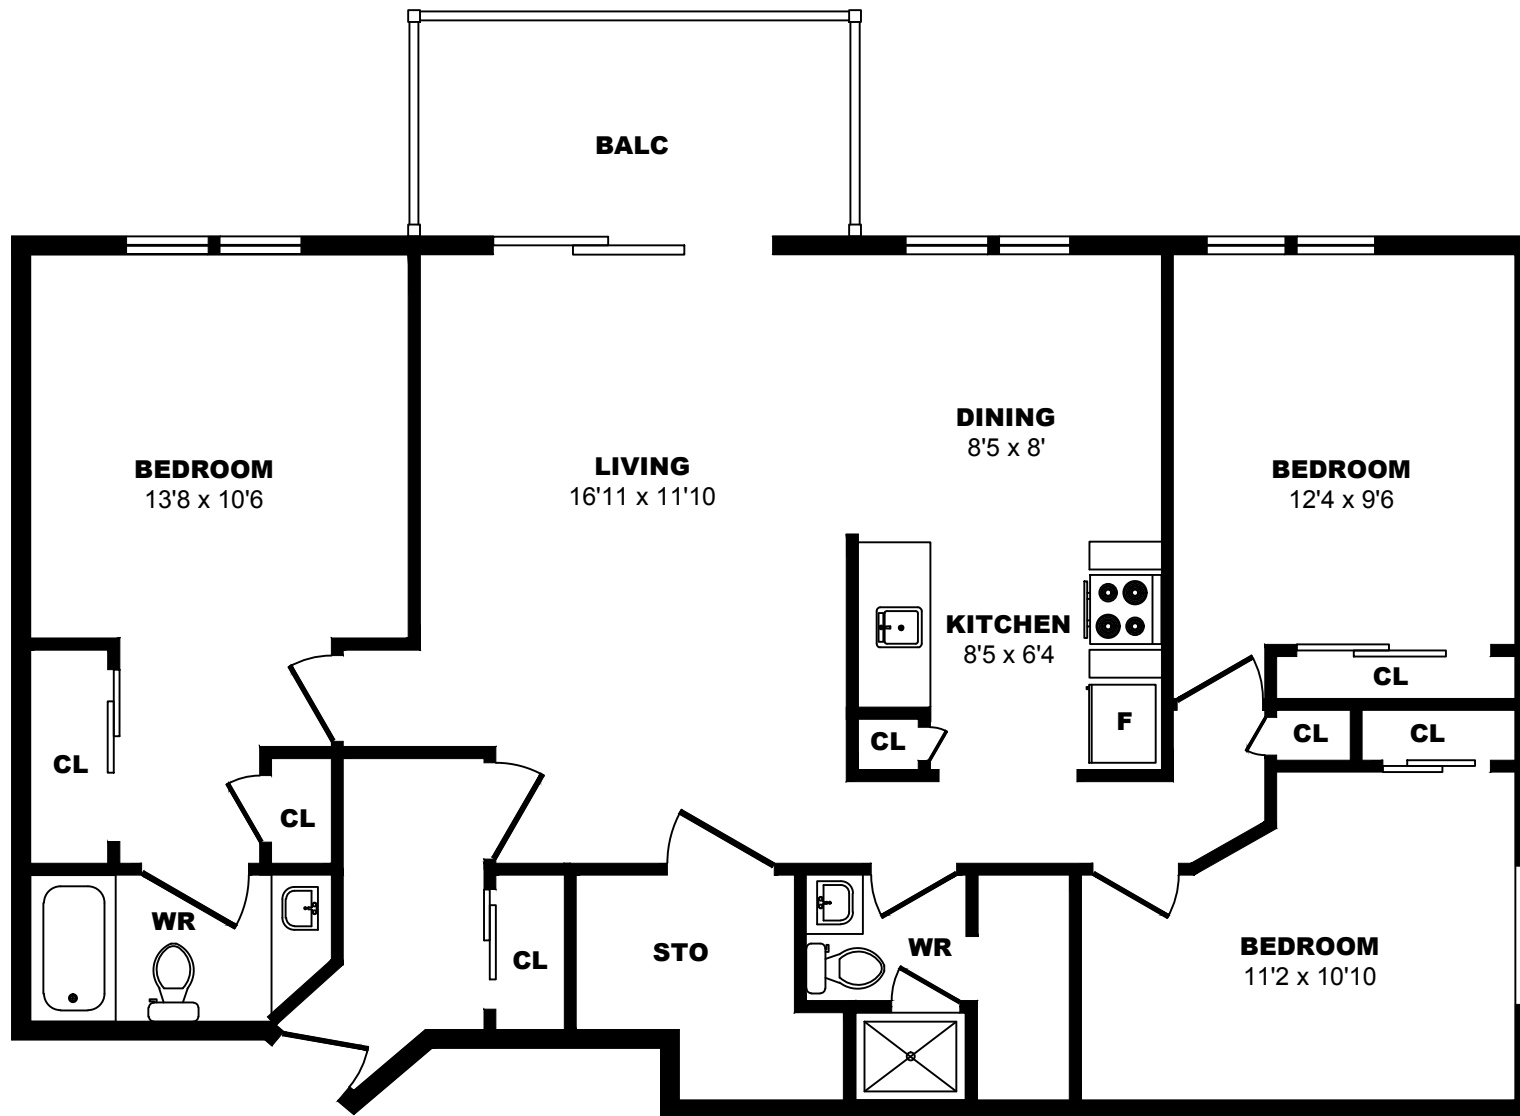

900 Rue Laudance, Quebec City - 2 Bdrm F, 830sf

All dimensions are approximate. Sizes and specifications are subject to change without notice E. & O. E.
All illustrations are artist's concept. Actual usable floor space may vary slightly from stated floor area.

900 Rue Laudance, Quebec City - 2 Bdrm G, 820sf

All dimensions are approximate. Sizes and specifications are subject to change without notice E. & O. E.
 All illustrations are artist's concept. Actual usable floor space may vary slightly from stated floor area.

900 Rue Laudance, Quebec City - 2 Bdrm I, 900sf

All dimensions are approximate. Sizes and specifications are subject to change without notice E. & O. E.
 All illustrations are artist's concept. Actual usable floor space may vary slightly from stated floor area.