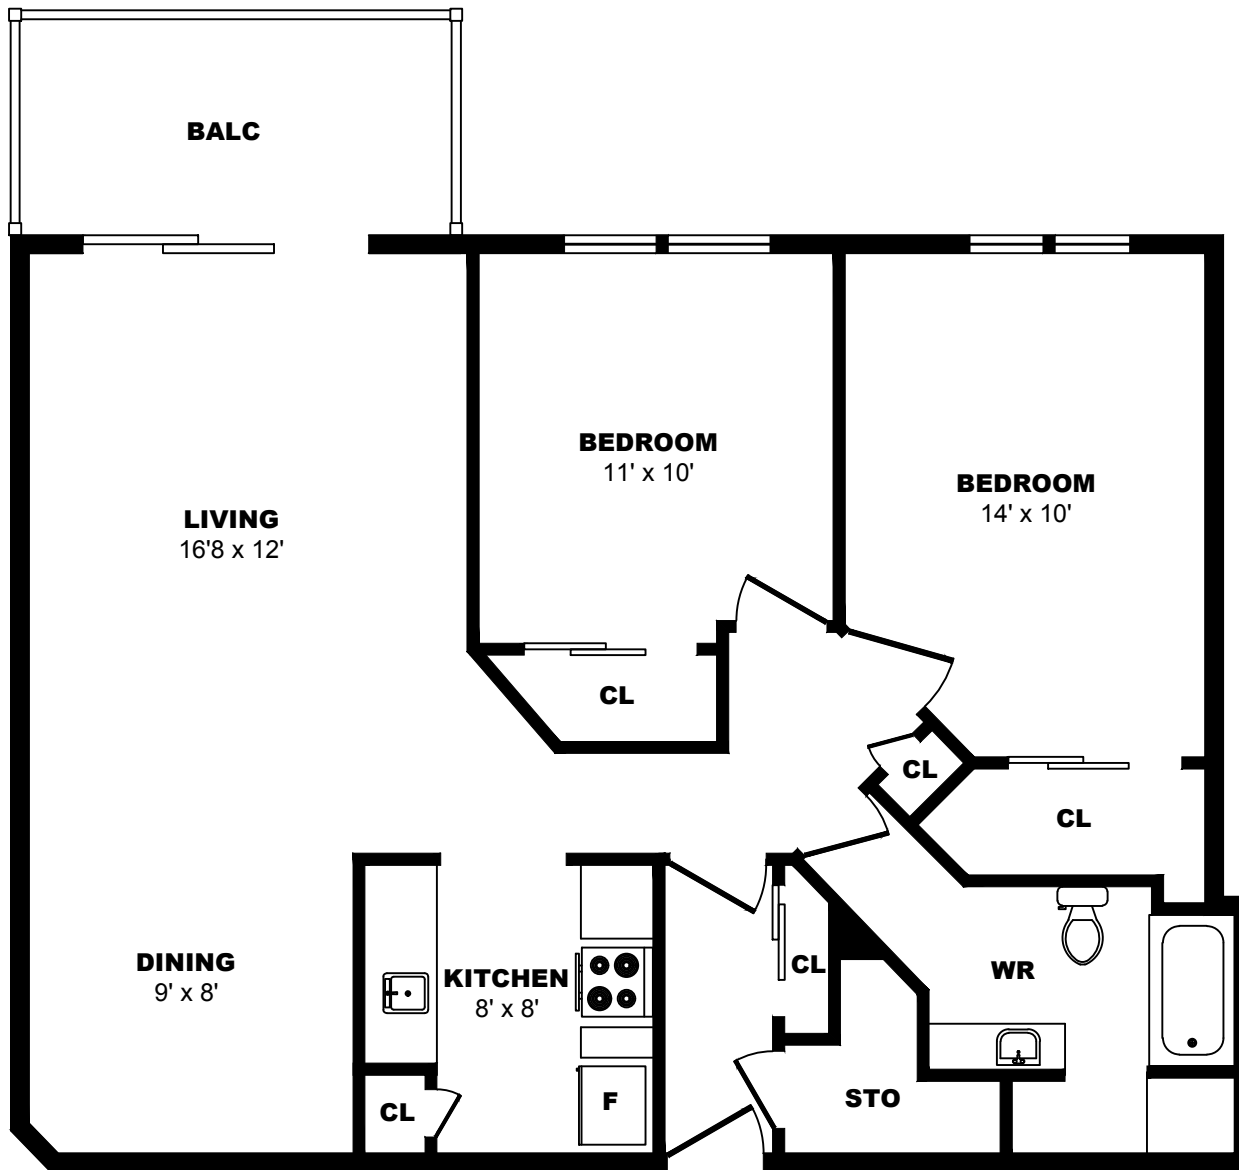

900 Rue Laudance, Quebec City - 2 Bdrm D, 930sf

All dimensions are approximate. Sizes and specifications are subject to change without notice E. & O. E.
 All illustrations are artist's concept. Actual usable floor space may vary slightly from stated floor area.

900 Rue Laudance, Quebec City - 2 Bdrm E, 870sf

All dimensions are approximate. Sizes and specifications are subject to change without notice E. & O. E.
 All illustrations are artist's concept. Actual usable floor space may vary slightly from stated floor area.

900 Rue Laudance, Quebec City - 2 Bdrm F, 830sf

All dimensions are approximate. Sizes and specifications are subject to change without notice E. & O. E.
All illustrations are artist's concept. Actual usable floor space may vary slightly from stated floor area.