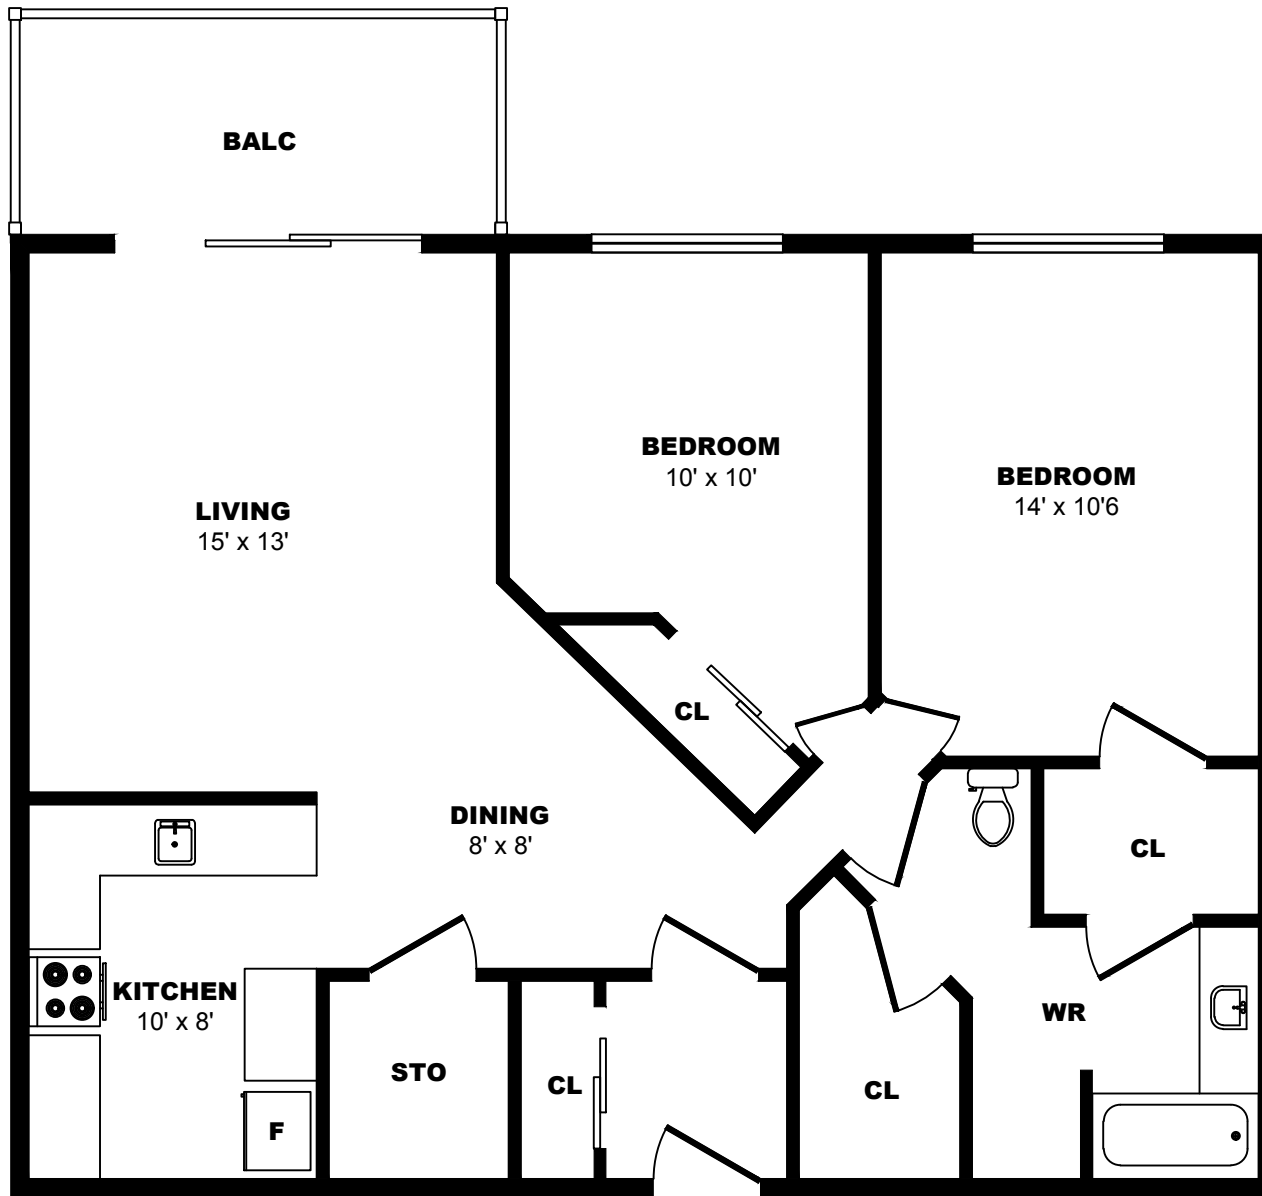

900 Rue Laudance, Quebec City - 1 Bdrm E, 730sf

All dimensions are approximate. Sizes and specifications are subject to change without notice E. & O. E.
 All illustrations are artist's concept. Actual usable floor space may vary slightly from stated floor area.

900 Rue Laudance, Quebec City - 1 Bdrm F, 630sf

All dimensions are approximate. Sizes and specifications are subject to change without notice E. & O. E.
All illustrations are artist's concept. Actual usable floor space may vary slightly from stated floor area.

900 Rue Laudance, Quebec City - 2 Bdrm A, 980sf

All dimensions are approximate. Sizes and specifications are subject to change without notice E. & O. E.
All illustrations are artist's concept. Actual usable floor space may vary slightly from stated floor area.