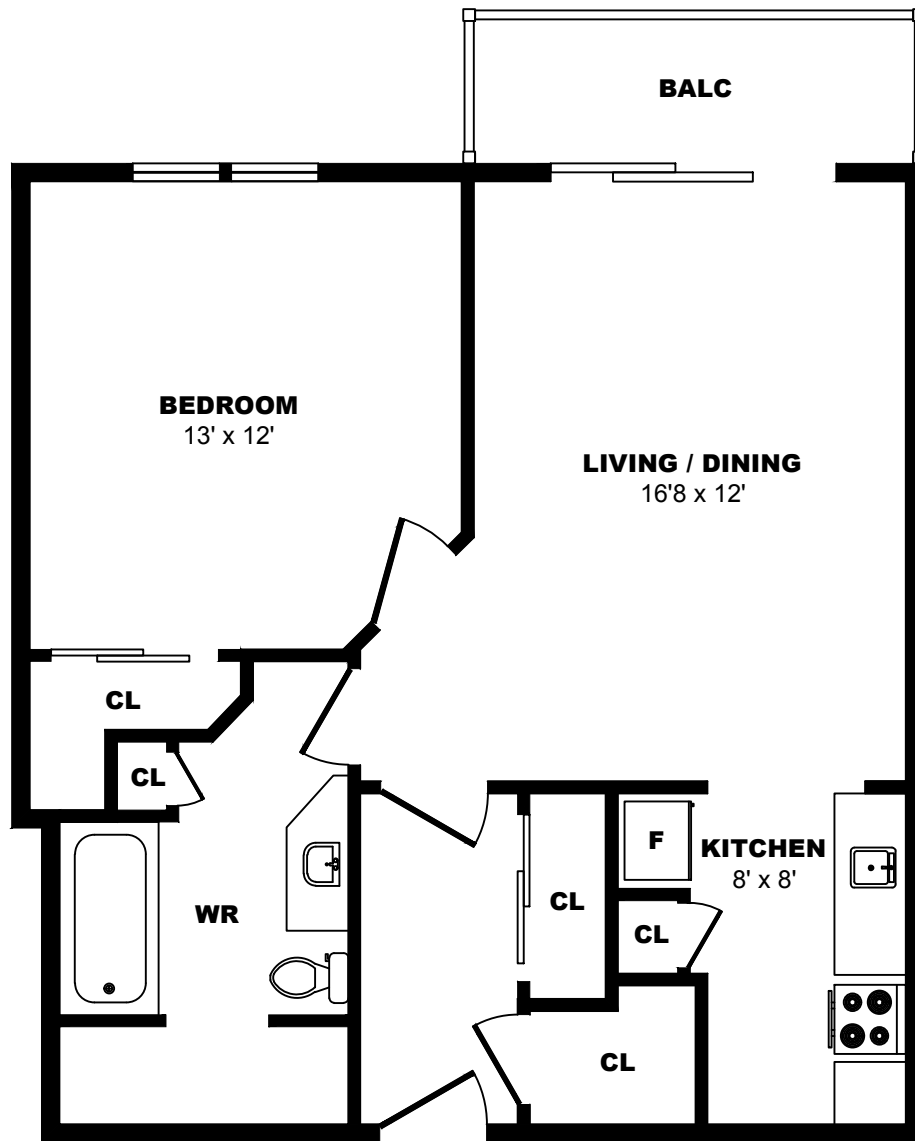

900 Rue Laudance, Quebec City - 1 Bdrm C, 630sf

All dimensions are approximate. Sizes and specifications are subject to change without notice E. & O. E.
All illustrations are artist's concept. Actual usable floor space may vary slightly from stated floor area.

900 Rue Laudance, Quebec City - 1 Bdrm D, 690sf

All dimensions are approximate. Sizes and specifications are subject to change without notice E. & O. E.
All illustrations are artist's concept. Actual usable floor space may vary slightly from stated floor area.

900 Rue Laudance, Quebec City - 1 Bdrm E, 730sf

All dimensions are approximate. Sizes and specifications are subject to change without notice E. & O. E.
 All illustrations are artist's concept. Actual usable floor space may vary slightly from stated floor area.

900 Rue Laudance, Quebec City - 1 Bdrm F, 630sf

All dimensions are approximate. Sizes and specifications are subject to change without notice E. & O. E.
All illustrations are artist's concept. Actual usable floor space may vary slightly from stated floor area.