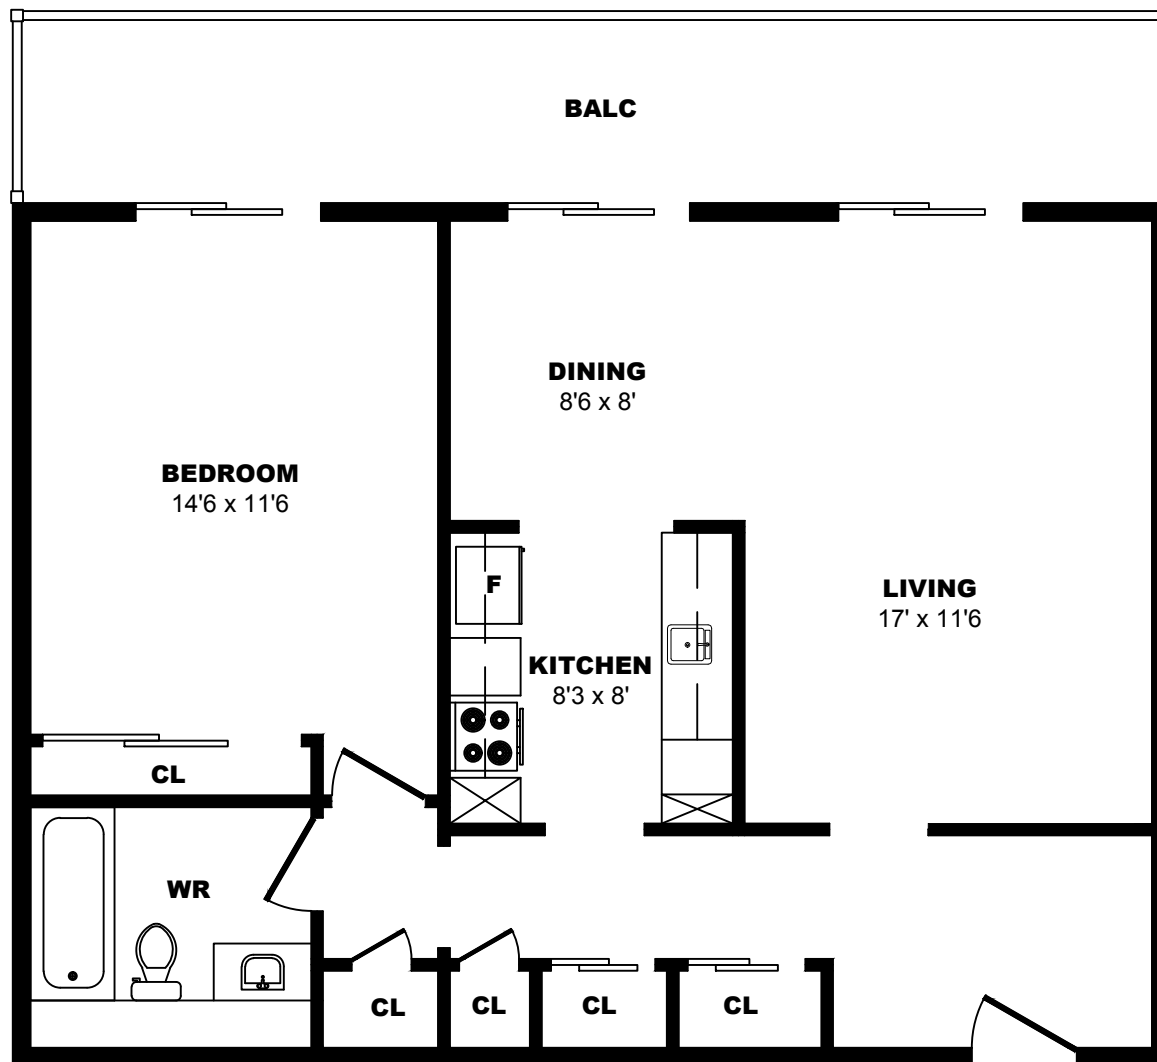

## 736 Pere Marquette, Quebec City - 1 Bdrm C, 740sf

All dimensions are approximate. Sizes and specifications are subject to change without notice E. & O. E.  
All illustrations are artist's concept. Actual usable floor space may vary slightly from stated floor area.

## 736 Pere Marquette, Quebec City - 2 Bdrm A, 920sf

All dimensions are approximate. Sizes and specifications are subject to change without notice E. & O. E.  
 All illustrations are artist's concept. Actual usable floor space may vary slightly from stated floor area.

## 736 Pere Marquette, Quebec City - 3 Bdrm A, 1180sf

All dimensions are approximate. Sizes and specifications are subject to change without notice E. & O. E.  
 All illustrations are artist's concept. Actual usable floor space may vary slightly from stated floor area.