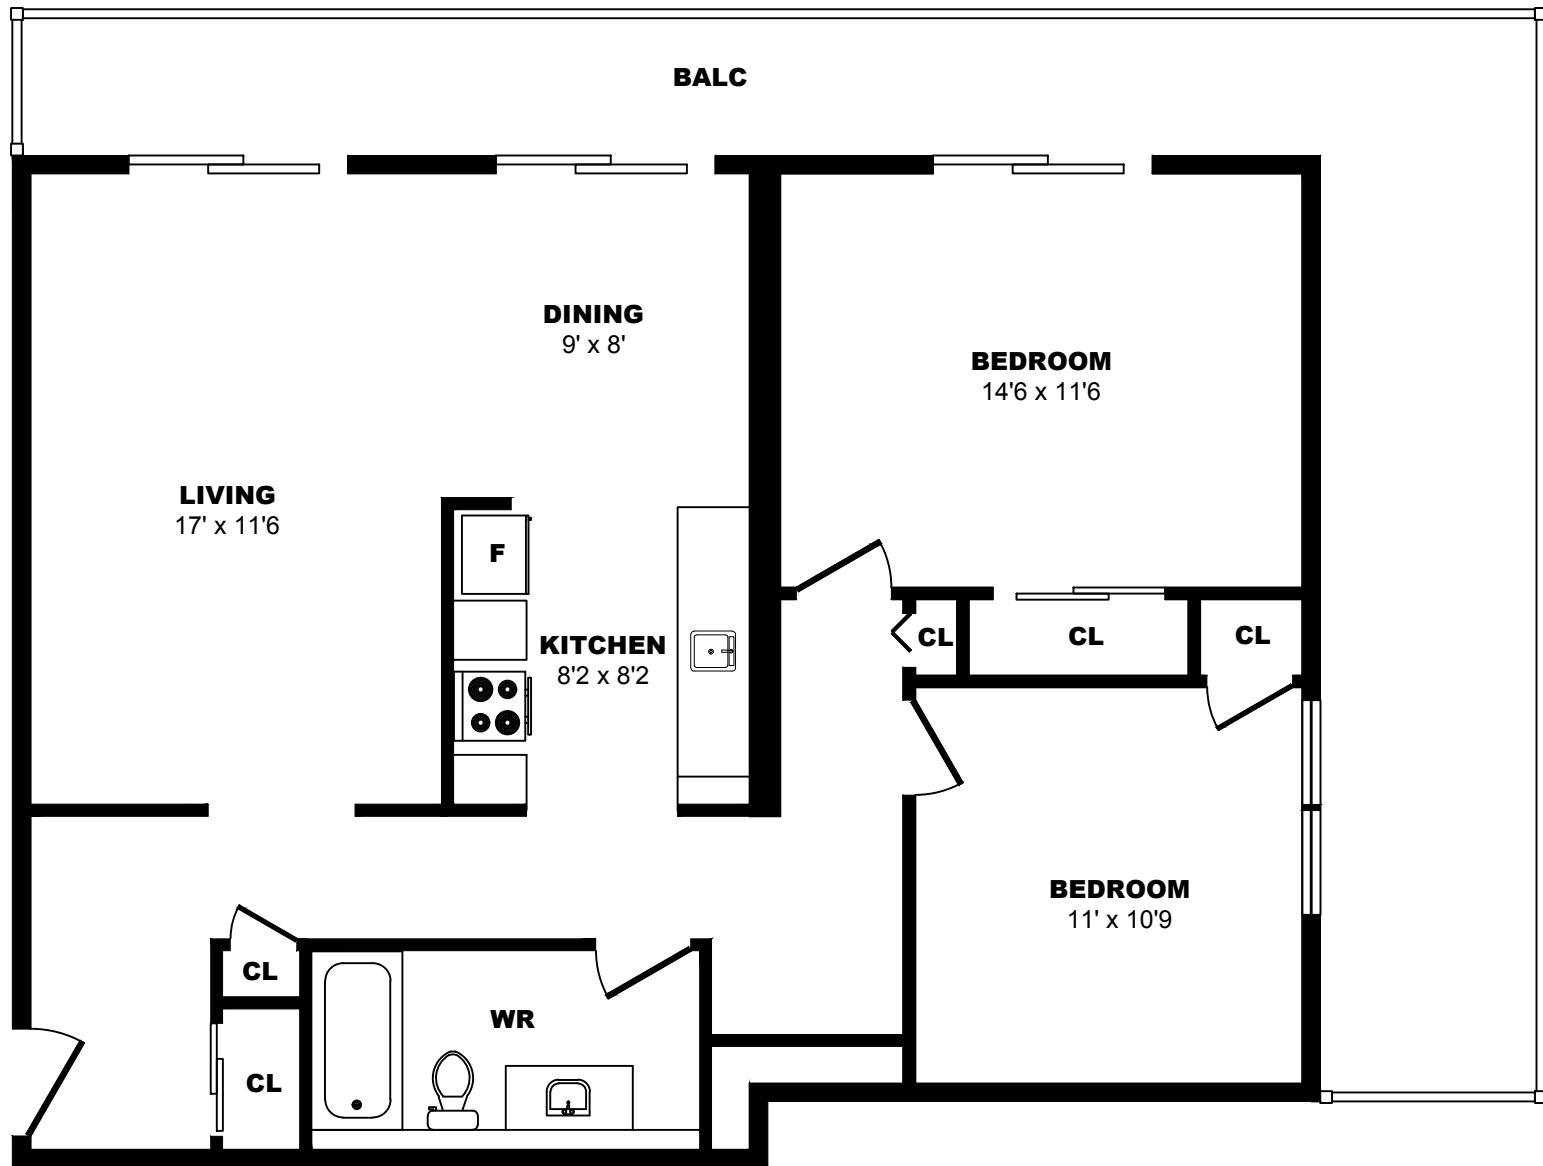

440 Pere Marquette, Quebec City - 2 Bdrm B, 920sf

All dimensions are approximate. Sizes and specifications are subject to change without notice E. & O. E.
All illustrations are artist's concept. Actual usable floor space may vary slightly from stated floor area.