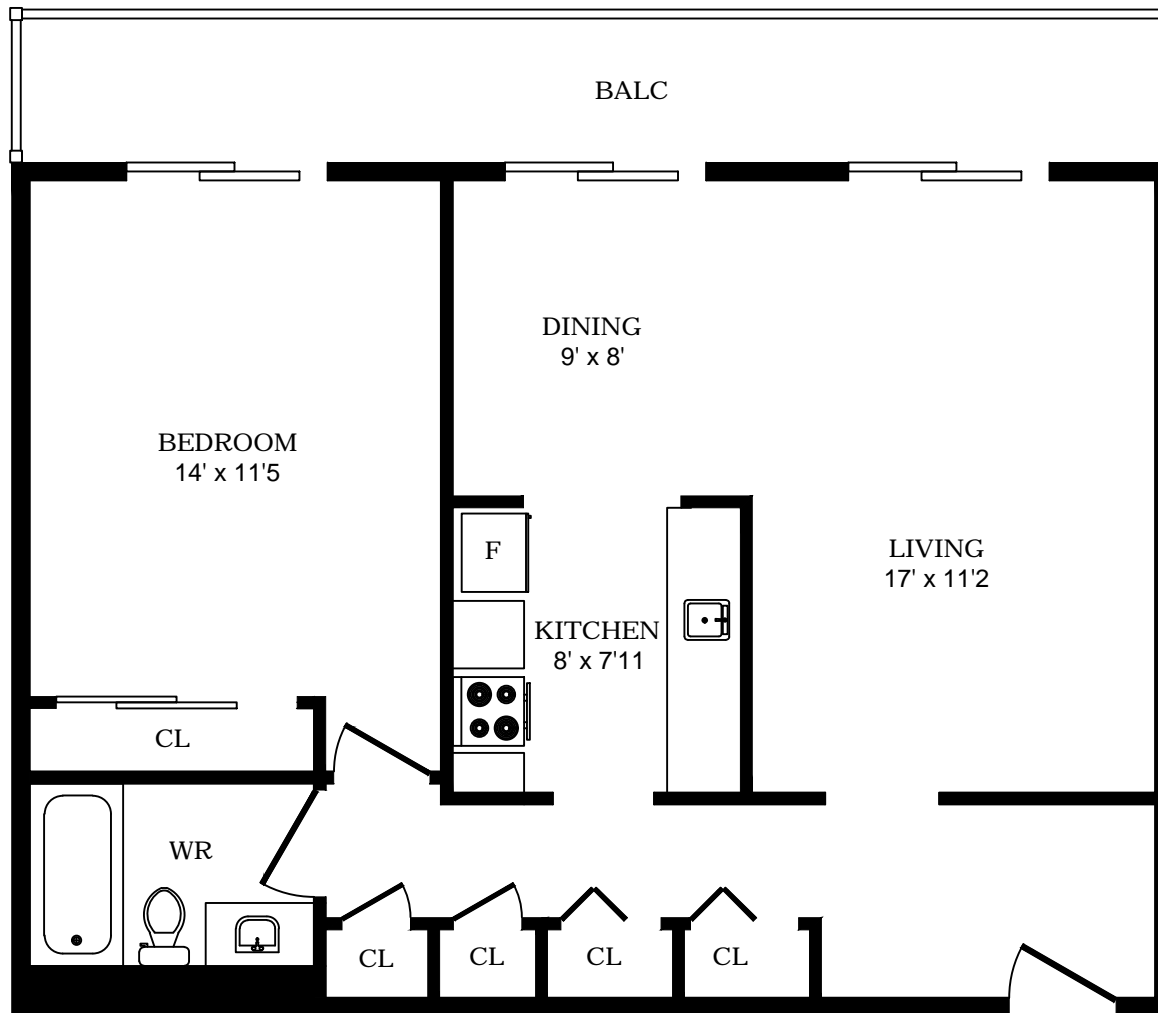

## 736 Pere Marquette, Quebec City - 1 Bdrm A, 590sf

All dimensions are approximate. Sizes and specifications are subject to change without notice E. & O. E.  
All illustrations are artist's concept. Actual usable floor space may vary slightly from stated floor area.

## 736 Pere Marquette, Quebec City - 1 Bdrm B, 590sf

All dimensions are approximate. Sizes and specifications are subject to change without notice E. & O. E.  
All illustrations are artist's concept. Actual usable floor space may vary slightly from stated floor area.

## 736 Pere Marquette, Quebec City - 1 Bdrm C, 740sf

All dimensions are approximate. Sizes and specifications are subject to change without notice E. & O. E.  
All illustrations are artist's concept. Actual usable floor space may vary slightly from stated floor area.