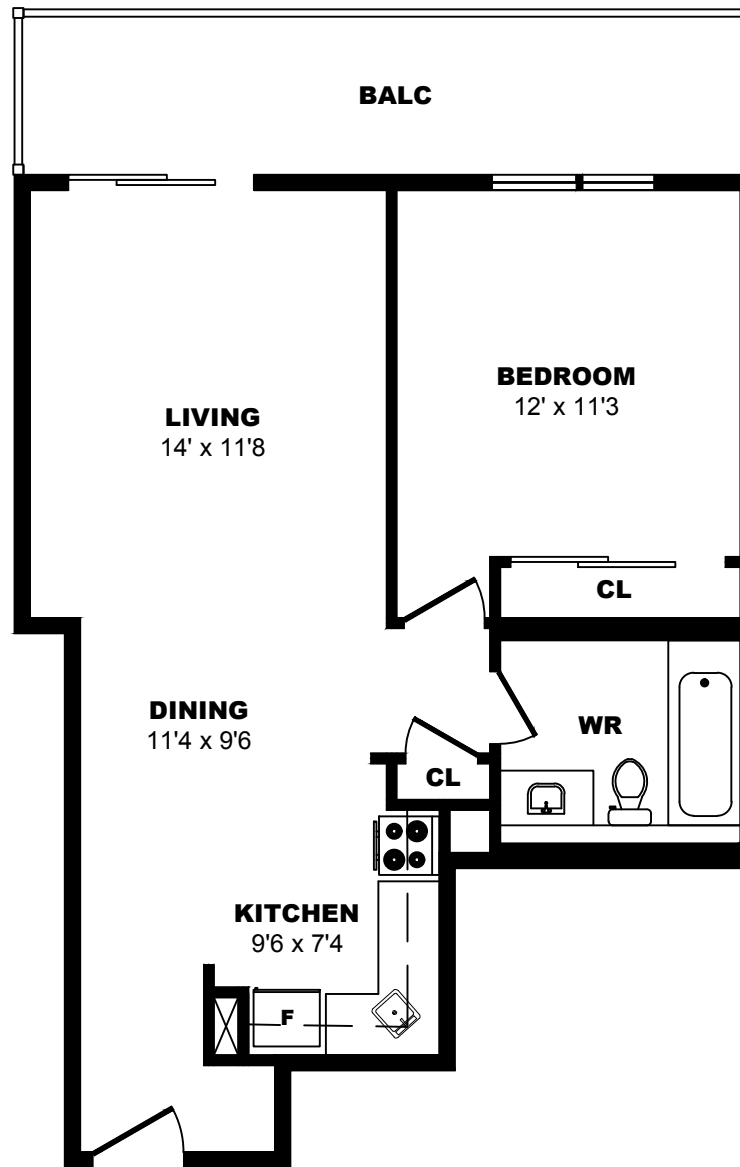

## 435 Chemin Ste. Foy, Quebec City - 1 Bdrm A, 515sf

All dimensions are approximate. Sizes and specifications are subject to change without notice E. & O. E.  
All illustrations are artist's concept. Actual usable floor space may vary slightly from stated floor area.

## 435 Chemin Ste. Foy, Quebec City - 1 Bdrm B, 738sf

All dimensions are approximate. Sizes and specifications are subject to change without notice E. & O. E.  
All illustrations are artist's concept. Actual usable floor space may vary slightly from stated floor area.