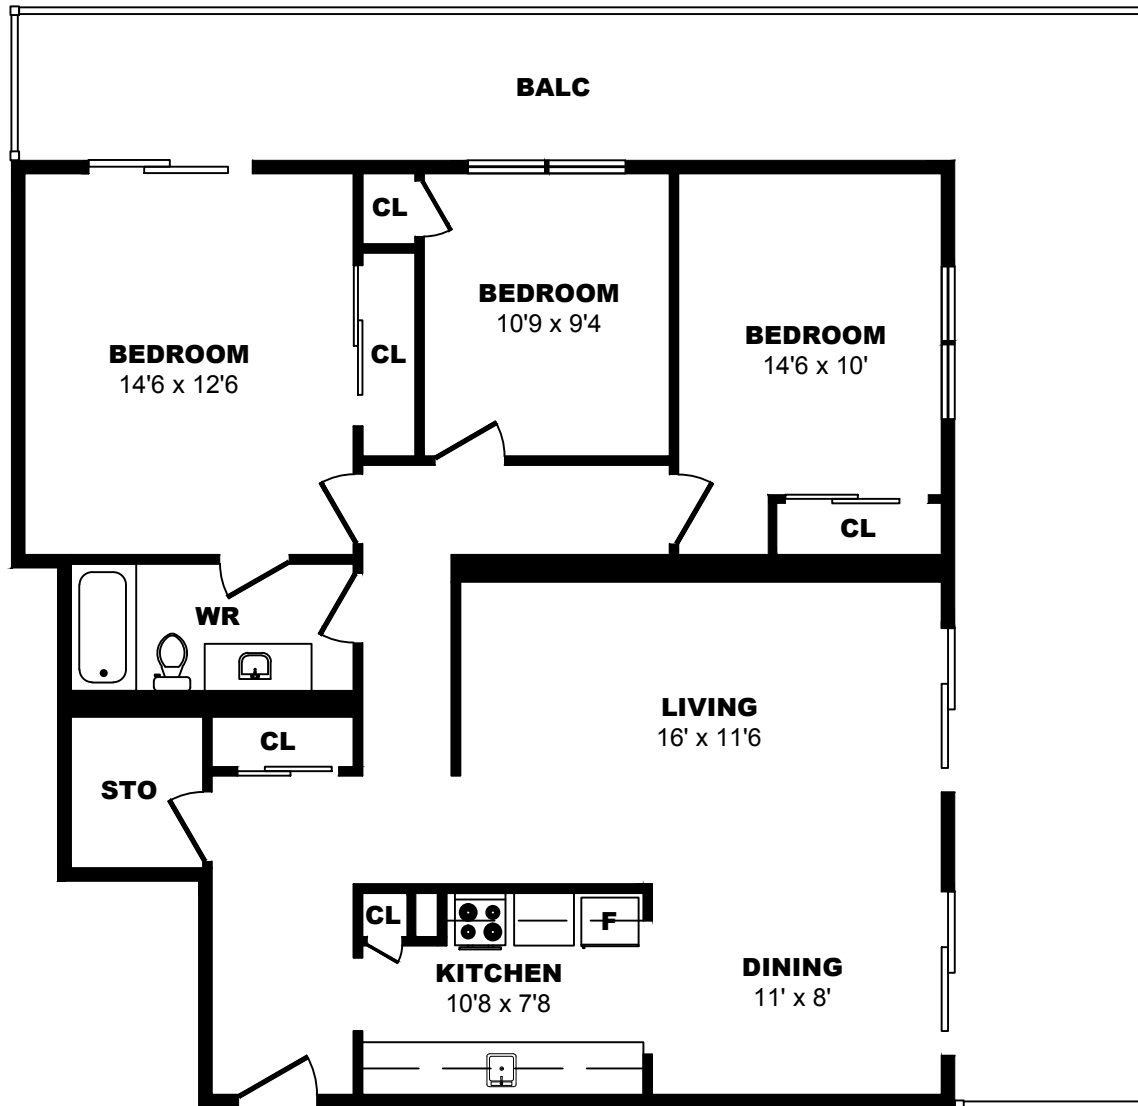

## 435 Chemin Ste. Foy, Quebec City - 2 Bdrm A, 875sf

All dimensions are approximate. Sizes and specifications are subject to change without notice E. & O. E.  
 All illustrations are artist's concept. Actual usable floor space may vary slightly from stated floor area.

## 435 Chemin Ste. Foy, Quebec City - 3 Bdrm A, 1137sf

All dimensions are approximate. Sizes and specifications are subject to change without notice E. & O. E.  
All illustrations are artist's concept. Actual usable floor space may vary slightly from stated floor area.