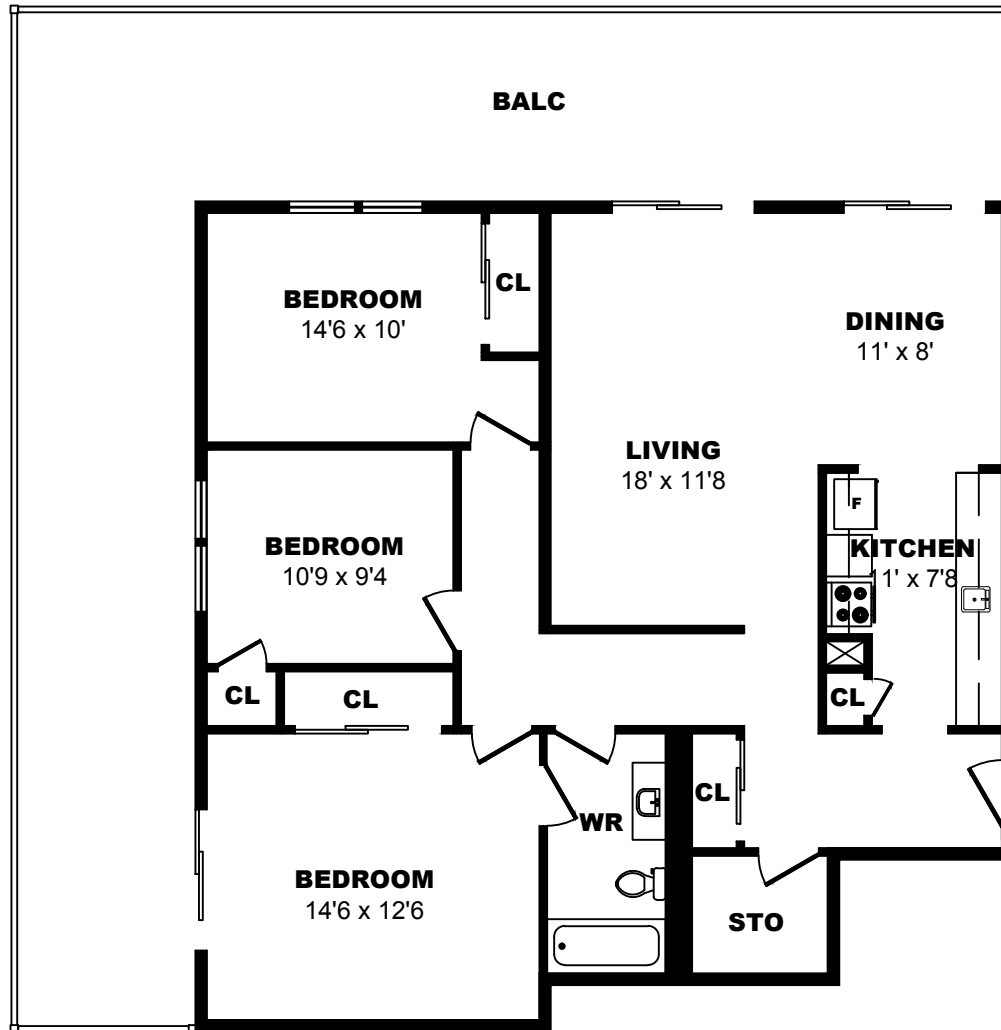

## 440 Pere Marquette, Quebec City - 2 Bdrm A, 875sf

All dimensions are approximate. Sizes and specifications are subject to change without notice E. & O. E.  
All illustrations are artist's concept. Actual usable floor space may vary slightly from stated floor area.

## 440 Pere Marquette, Quebec City - 2 Bdrm B, 920sf

All dimensions are approximate. Sizes and specifications are subject to change without notice E. & O. E.  
All illustrations are artist's concept. Actual usable floor space may vary slightly from stated floor area.