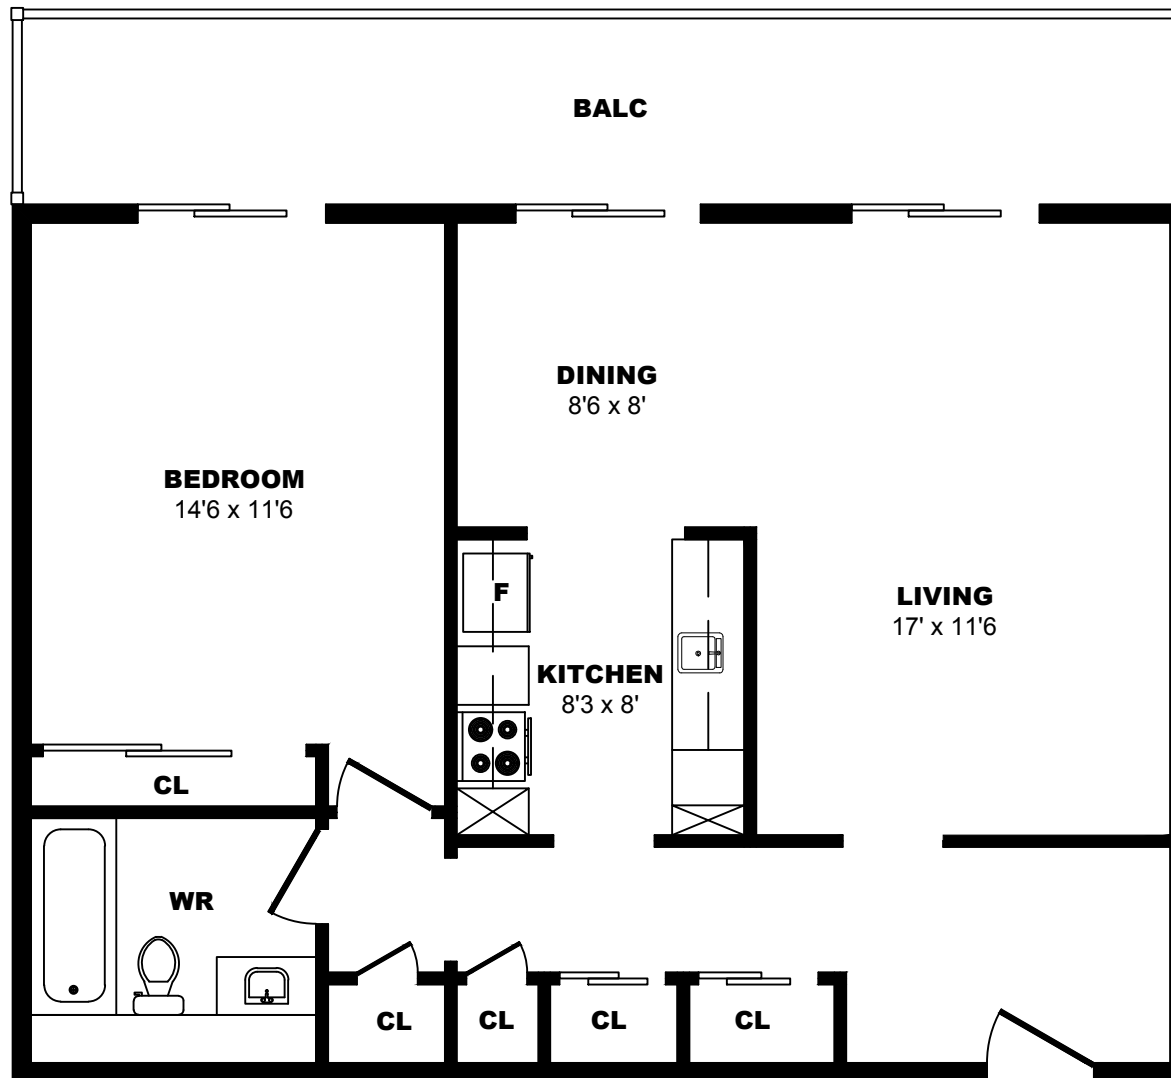

## 440 Pere Marquette, Quebec City - 3 Bdrm A, 1137sf

All dimensions are approximate. Sizes and specifications are subject to change without notice E. & O. E.  
All illustrations are artist's concept. Actual usable floor space may vary slightly from stated floor area.

## 435 Chemin Ste. Foy, Quebec City - 1 Bdrm A, 515sf

All dimensions are approximate. Sizes and specifications are subject to change without notice E. & O. E.  
All illustrations are artist's concept. Actual usable floor space may vary slightly from stated floor area.