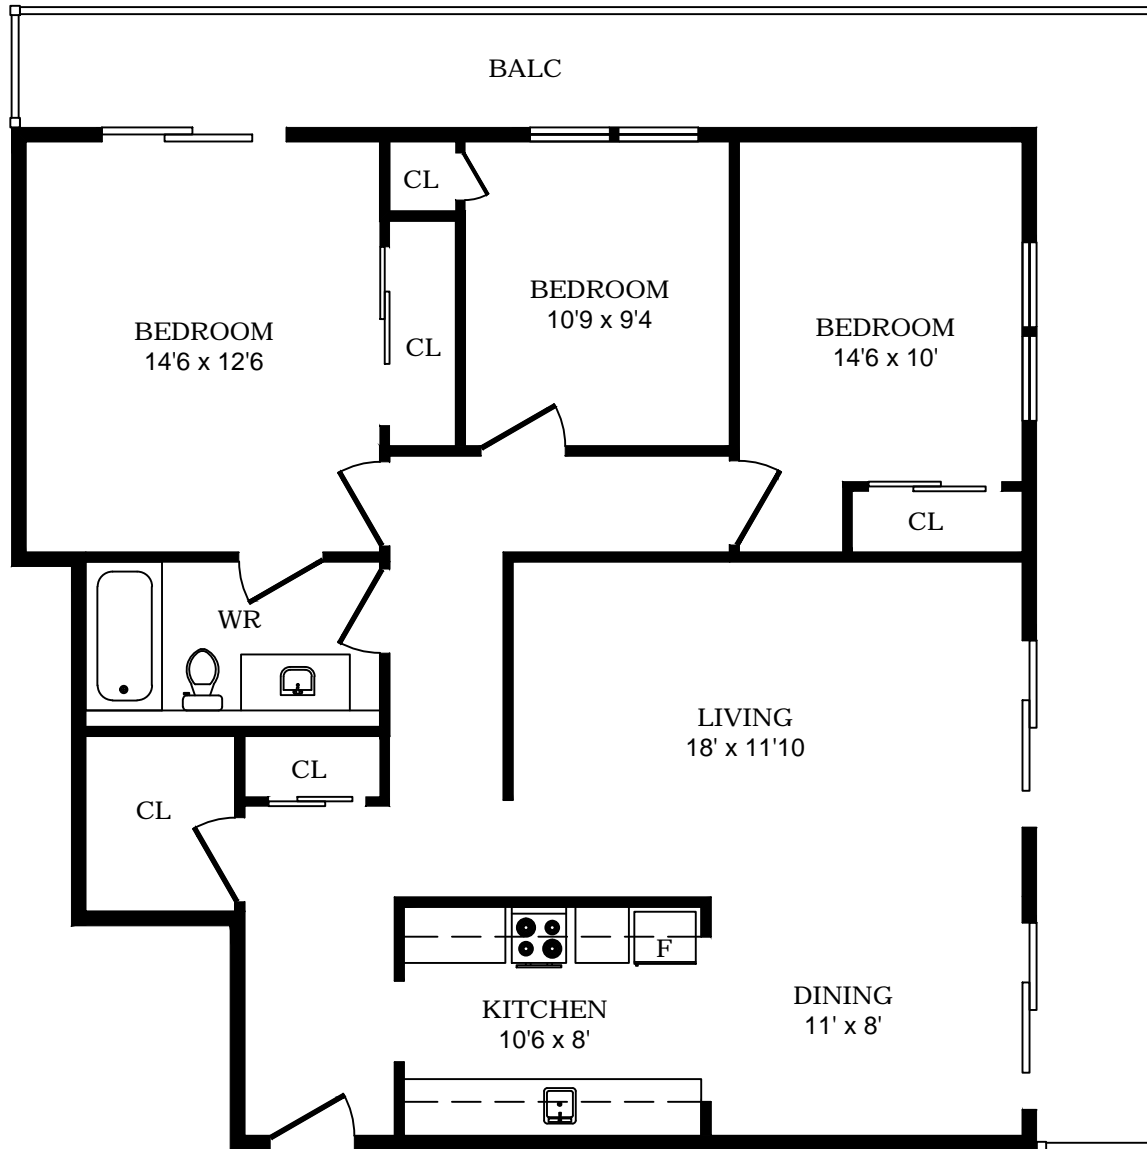

## 736 Pere Marquette, Quebec City - 1 Bdrm B, 590sf

All dimensions are approximate. Sizes and specifications are subject to change without notice E. & O. E.  
All illustrations are artist's concept. Actual usable floor space may vary slightly from stated floor area.

## 736 Pere Marquette, Quebec City - 1 Bdrm C, 740sf

All dimensions are approximate. Sizes and specifications are subject to change without notice E. & O. E.  
All illustrations are artist's concept. Actual usable floor space may vary slightly from stated floor area.

## 736 Pere Marquette, Quebec City - 2 Bdrm A, 920sf

All dimensions are approximate. Sizes and specifications are subject to change without notice E. & O. E.  
 All illustrations are artist's concept. Actual usable floor space may vary slightly from stated floor area.