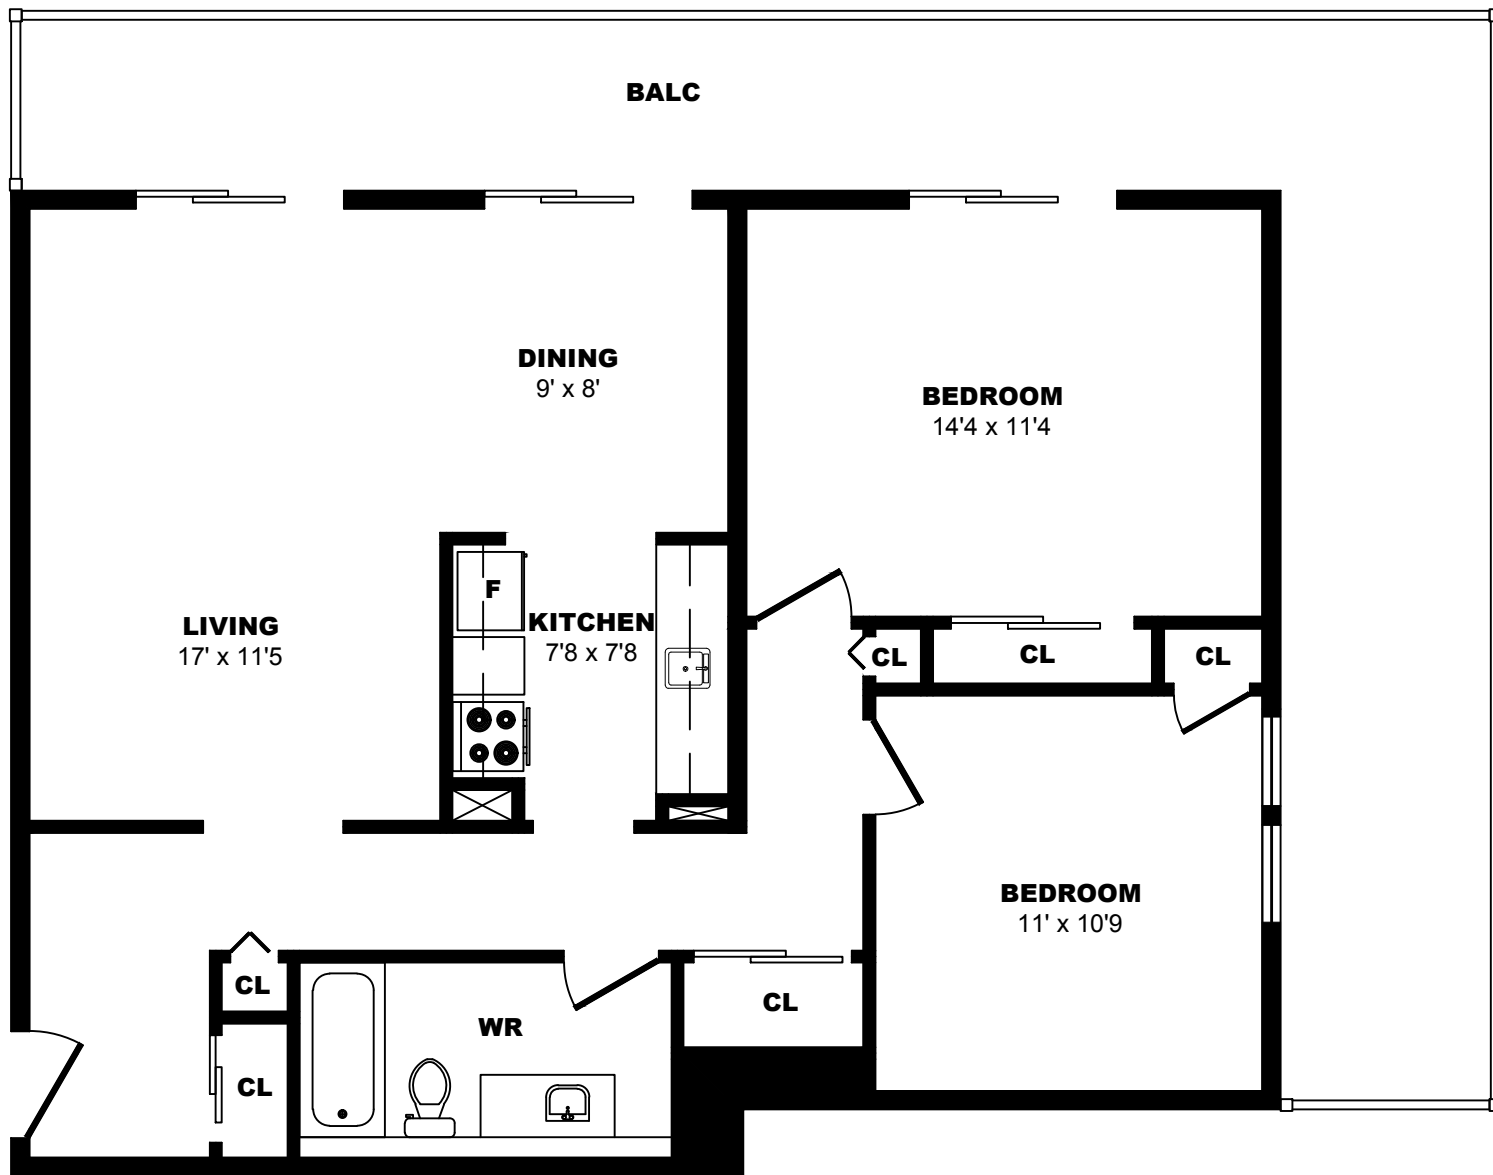

435 Chemin Ste. Foy, Quebec City - 2 Bdrm A, 875sf

All dimensions are approximate. Sizes and specifications are subject to change without notice E. & O. E.
All illustrations are artist's concept. Actual usable floor space may vary slightly from stated floor area.