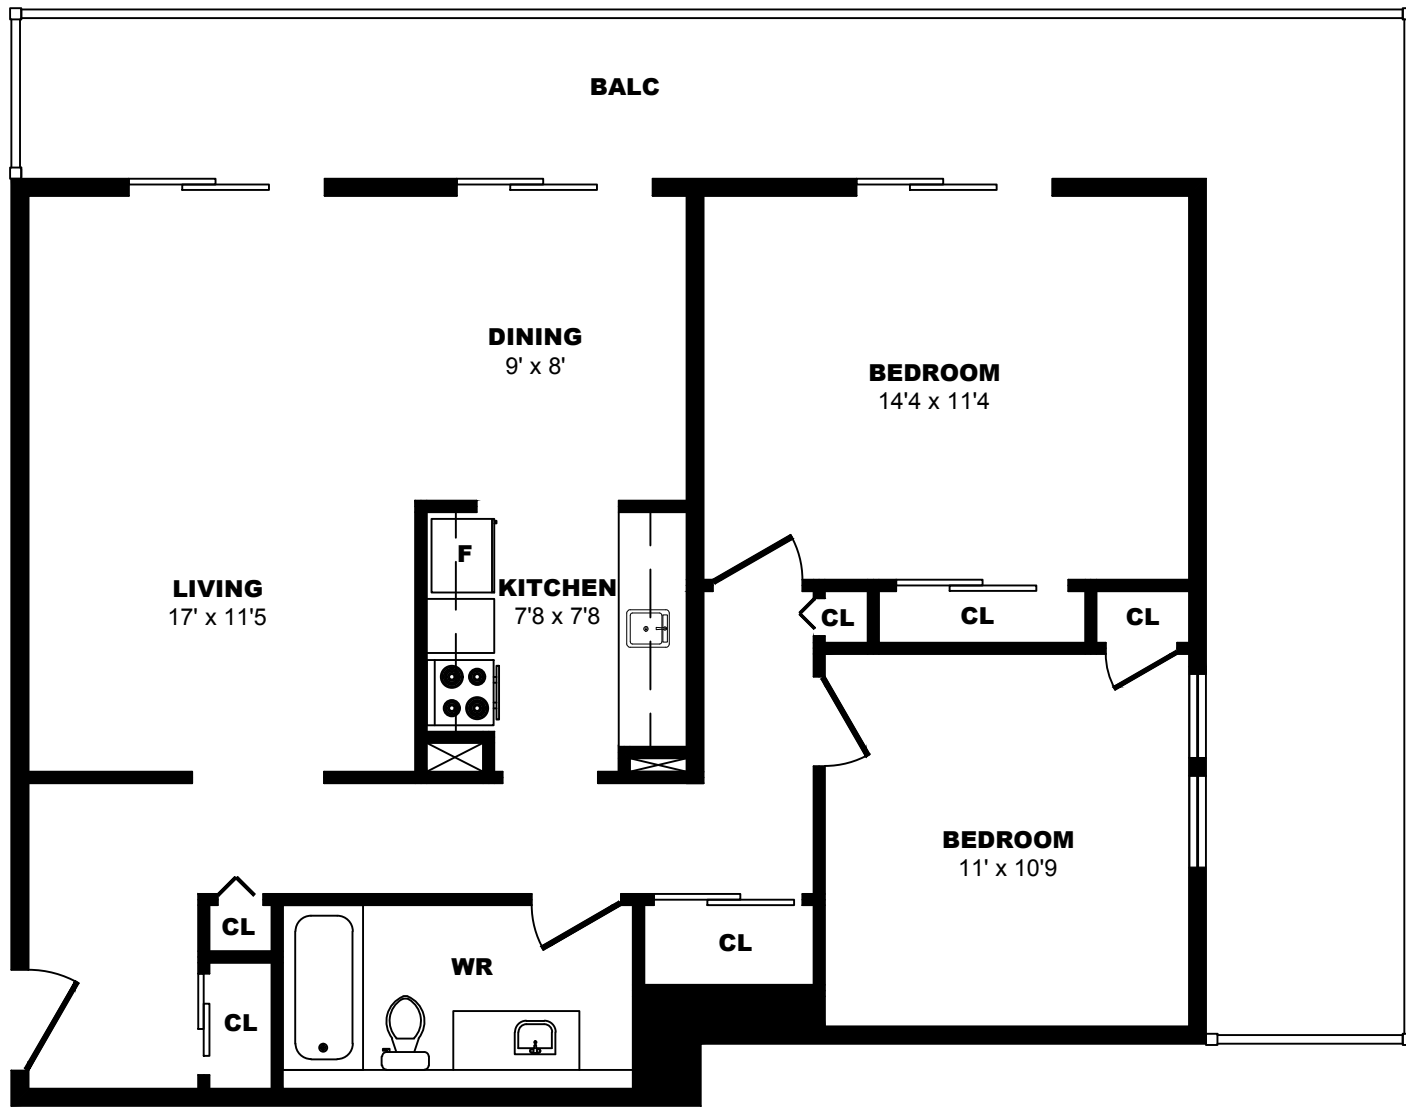

440 Pere Marquette, Quebec City - 2 Bdrm A, 875sf

All dimensions are approximate. Sizes and specifications are subject to change without notice E. & O. E.
All illustrations are artist's concept. Actual usable floor space may vary slightly from stated floor area.