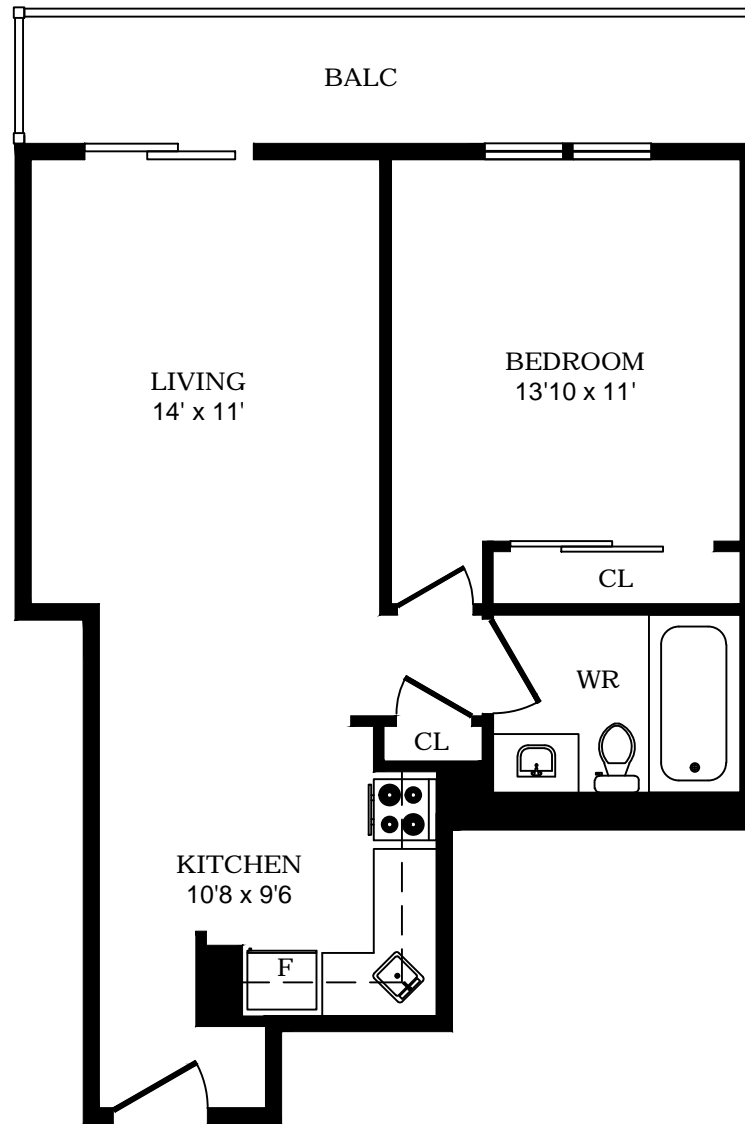

## 736 Pere Marquette, Quebec City - 1 Bdrm A, 590sf

All dimensions are approximate. Sizes and specifications are subject to change without notice E. & O. E.  
All illustrations are artist's concept. Actual usable floor space may vary slightly from stated floor area.

## 736 Pere Marquette, Quebec City - 1 Bdrm B, 590sf

All dimensions are approximate. Sizes and specifications are subject to change without notice E. & O. E.  
All illustrations are artist's concept. Actual usable floor space may vary slightly from stated floor area.

## 736 Pere Marquette, Quebec City - 1 Bdrm C, 740sf

All dimensions are approximate. Sizes and specifications are subject to change without notice E. & O. E.  
All illustrations are artist's concept. Actual usable floor space may vary slightly from stated floor area.

## 736 Pere Marquette, Quebec City - 2 Bdrm A, 920sf

All dimensions are approximate. Sizes and specifications are subject to change without notice E. & O. E.  
 All illustrations are artist's concept. Actual usable floor space may vary slightly from stated floor area.