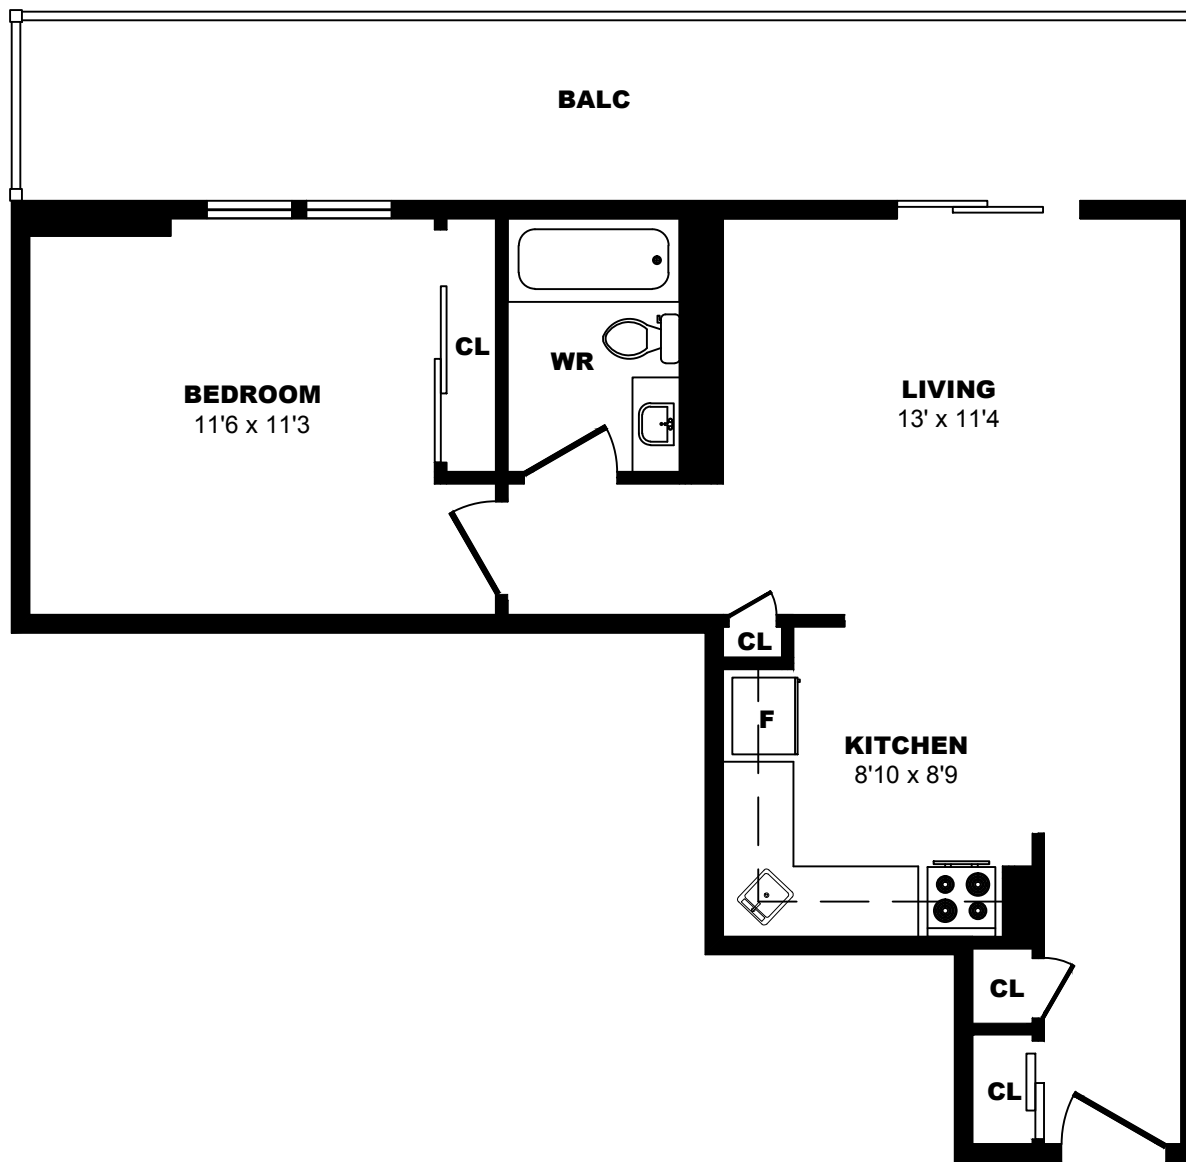

435 Chemin Ste. Foy, Quebec City - 1 Bdrm A, 515sf

All dimensions are approximate. Sizes and specifications are subject to change without notice E. & O. E.
All illustrations are artist's concept. Actual usable floor space may vary slightly from stated floor area.