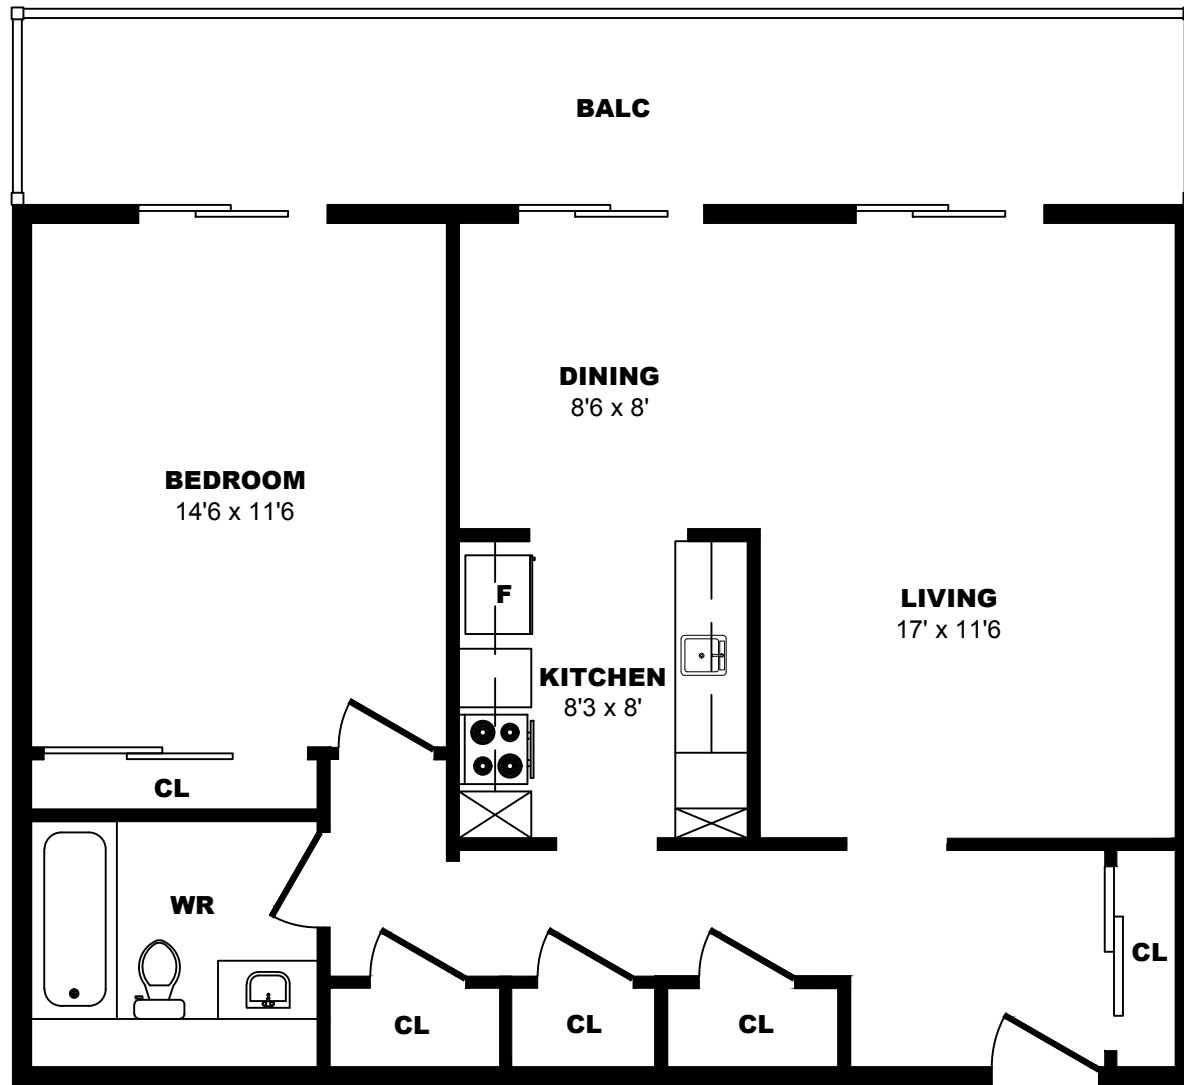

435 Chemin Ste. Foy, Quebec City - 1 Bdrm D, 738sf

All dimensions are approximate. Sizes and specifications are subject to change without notice E. & O. E.
All illustrations are artist's concept. Actual usable floor space may vary slightly from stated floor area.