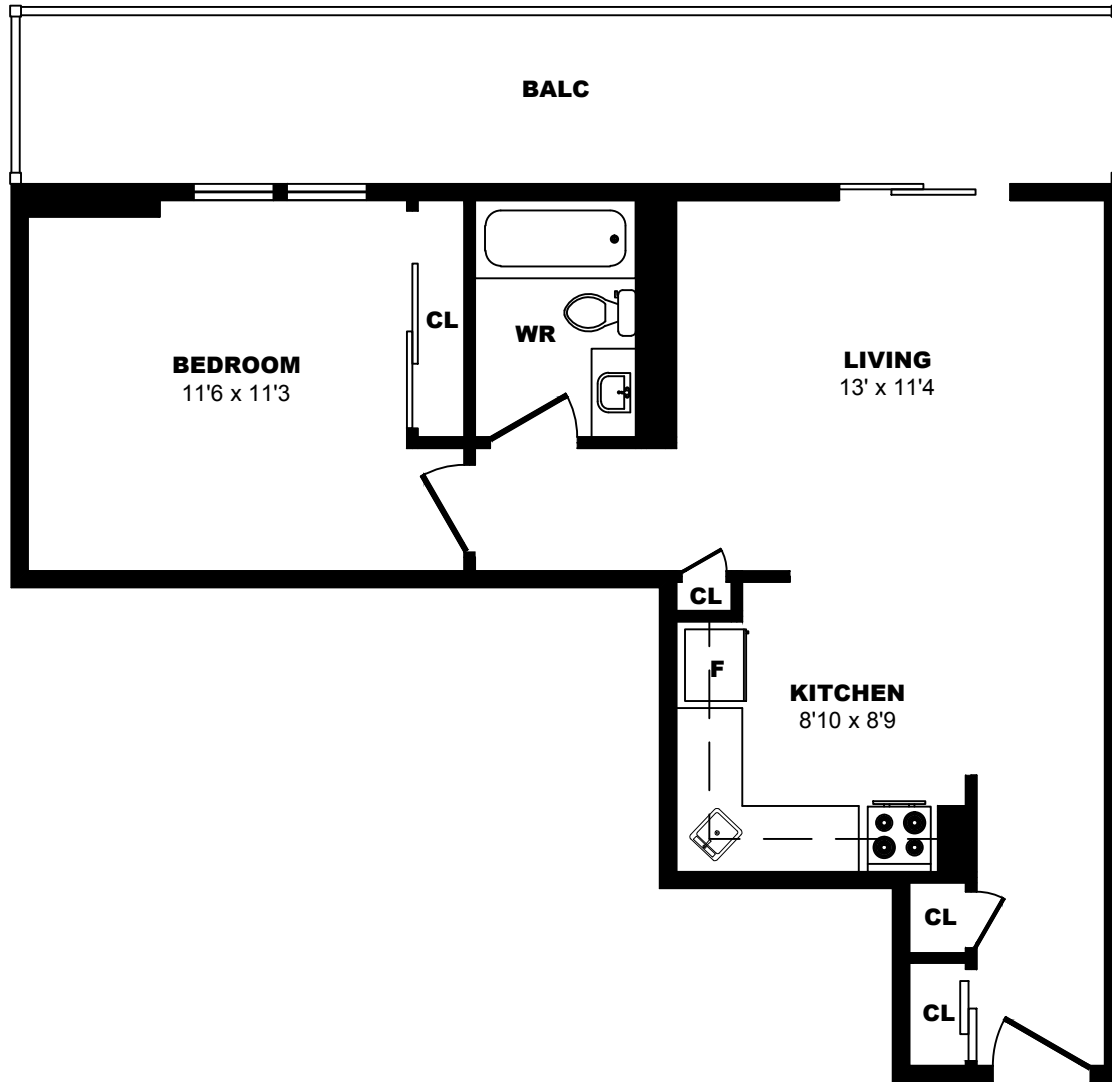

## 736 Pere Marquette, Quebec City - 2 Bdrm A, 920sf

All dimensions are approximate. Sizes and specifications are subject to change without notice E. & O. E.  
 All illustrations are artist's concept. Actual usable floor space may vary slightly from stated floor area.

## 736 Pere Marquette, Quebec City - 3 Bdrm A, 1180sf

All dimensions are approximate. Sizes and specifications are subject to change without notice E. & O. E.  
 All illustrations are artist's concept. Actual usable floor space may vary slightly from stated floor area.

## 440 Pere Marquette, Quebec City - 1 Bdrm A, 739sf

All dimensions are approximate. Sizes and specifications are subject to change without notice E. & O. E.  
 All illustrations are artist's concept. Actual usable floor space may vary slightly from stated floor area.