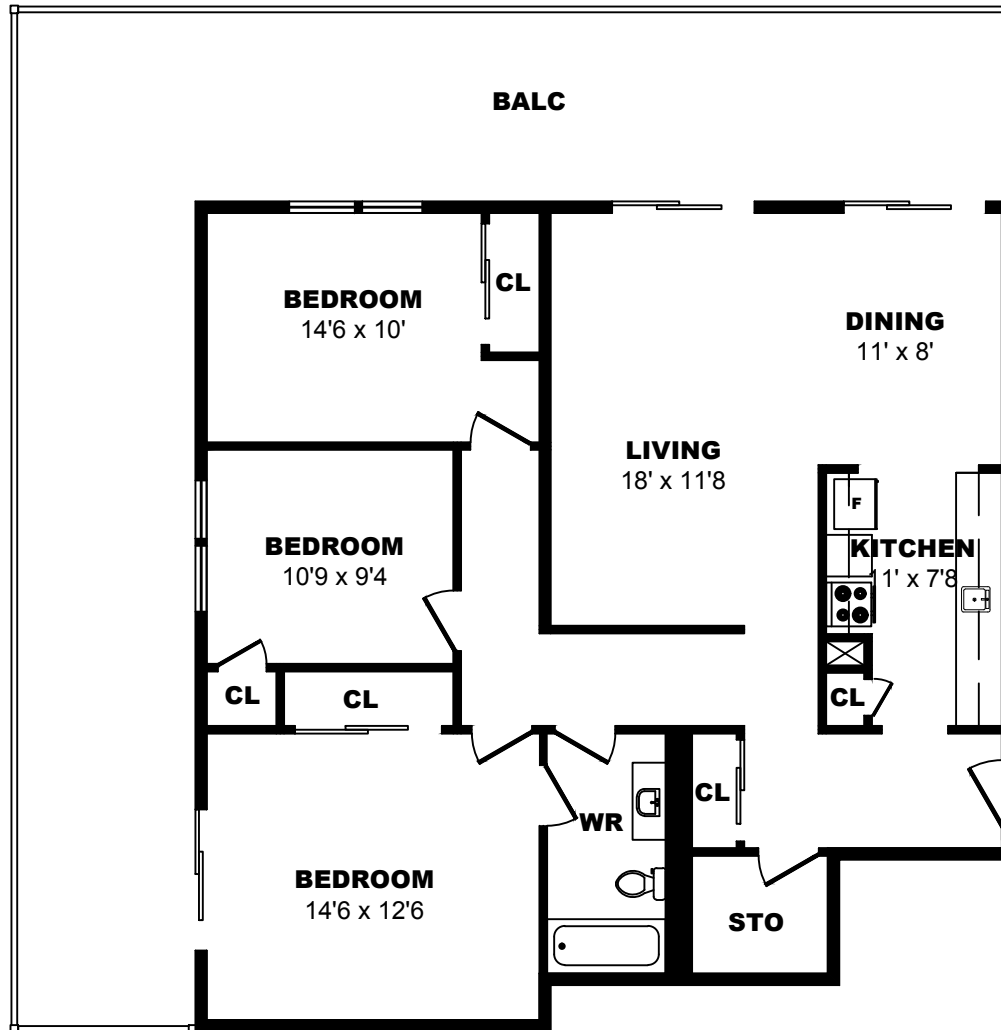

## 435 Chemin Ste. Foy, Quebec City - 1 Bdrm C, 589sf

All dimensions are approximate. Sizes and specifications are subject to change without notice E. & O. E.  
All illustrations are artist's concept. Actual usable floor space may vary slightly from stated floor area.

## 435 Chemin Ste. Foy, Quebec City - 1 Bdrm D, 738sf

All dimensions are approximate. Sizes and specifications are subject to change without notice E. & O. E.  
 All illustrations are artist's concept. Actual usable floor space may vary slightly from stated floor area.

## 435 Chemin Ste. Foy, Quebec City - 2 Bdrm A, 875sf

All dimensions are approximate. Sizes and specifications are subject to change without notice E. & O. E.  
 All illustrations are artist's concept. Actual usable floor space may vary slightly from stated floor area.