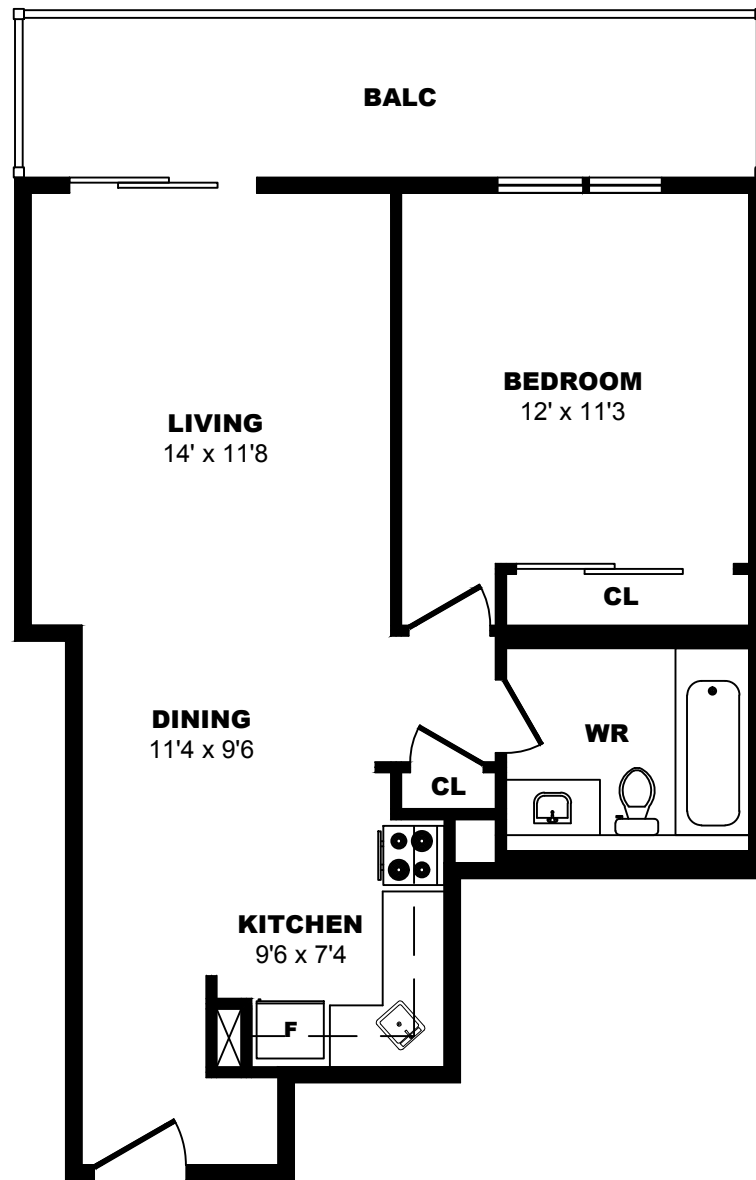

## 736 Pere Marquette, Quebec City - 3 Bdrm A, 1180sf

All dimensions are approximate. Sizes and specifications are subject to change without notice E. & O. E.  
 All illustrations are artist's concept. Actual usable floor space may vary slightly from stated floor area.

## 440 Pere Marquette, Quebec City - 1 Bdrm A, 739sf

All dimensions are approximate. Sizes and specifications are subject to change without notice E. & O. E.  
 All illustrations are artist's concept. Actual usable floor space may vary slightly from stated floor area.

## 440 Pere Marquette, Quebec City - 1 Bdrm B, 515sf

All dimensions are approximate. Sizes and specifications are subject to change without notice E. & O. E.  
All illustrations are artist's concept. Actual usable floor space may vary slightly from stated floor area.