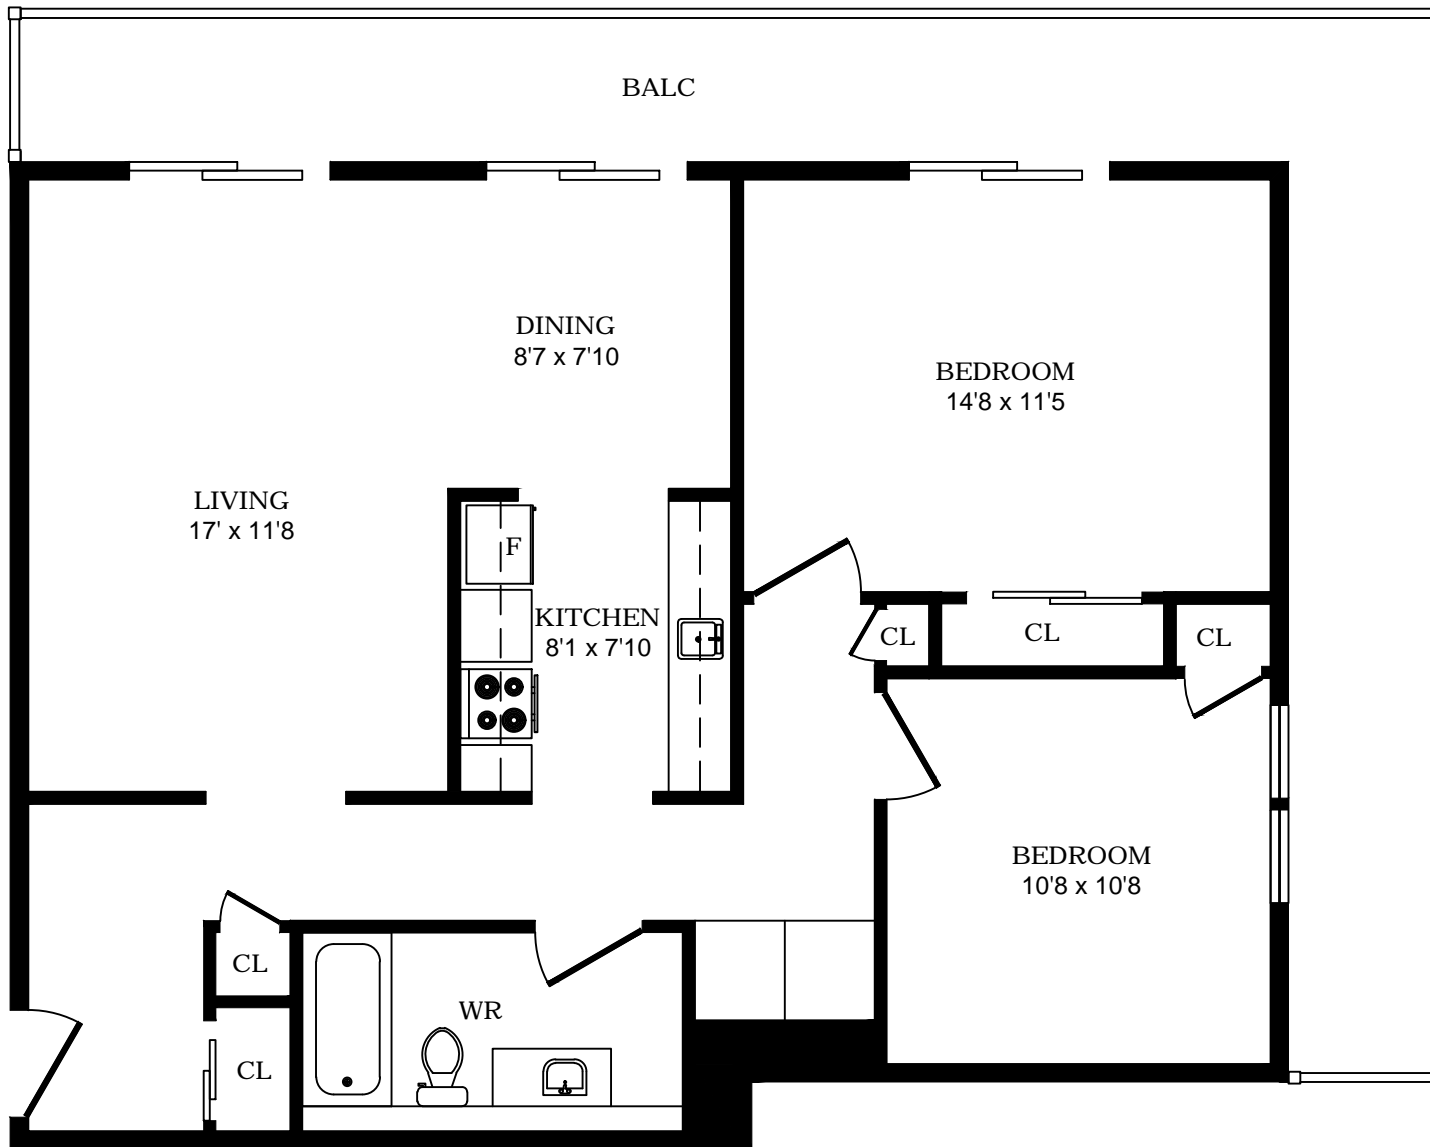

## 736 Pere Marquette, Quebec City - 1 Bdrm A, 590sf

All dimensions are approximate. Sizes and specifications are subject to change without notice E. & O. E.  
All illustrations are artist's concept. Actual usable floor space may vary slightly from stated floor area.

## 736 Pere Marquette, Quebec City - 1 Bdrm B, 590sf

All dimensions are approximate. Sizes and specifications are subject to change without notice E. & O. E.  
All illustrations are artist's concept. Actual usable floor space may vary slightly from stated floor area.

## 736 Pere Marquette, Quebec City - 1 Bdrm C, 740sf

All dimensions are approximate. Sizes and specifications are subject to change without notice E. & O. E.  
All illustrations are artist's concept. Actual usable floor space may vary slightly from stated floor area.

## 736 Pere Marquette, Quebec City - 2 Bdrm A, 920sf

All dimensions are approximate. Sizes and specifications are subject to change without notice E. & O. E.  
 All illustrations are artist's concept. Actual usable floor space may vary slightly from stated floor area.