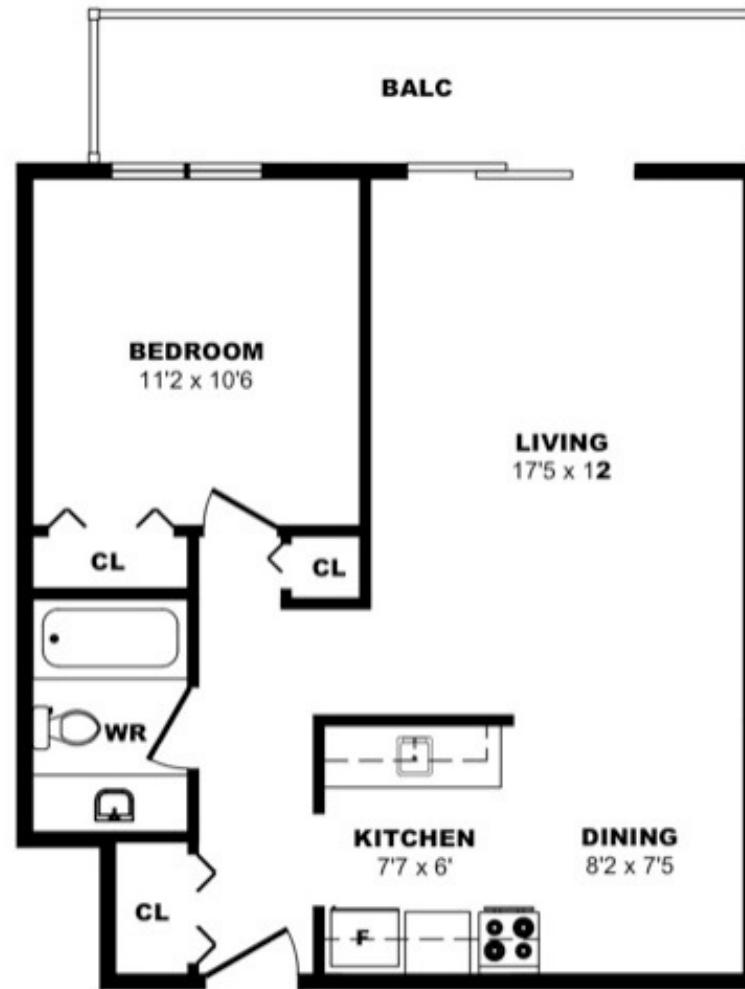

## 215 Gorge Rd E, Victoria - Bachelor A, 369sf

All dimensions are approximate. Sizes and specifications are subject to change without notice E. & O. E. All illustrations are artist's concept. Actual usable floor space may vary slightly from stated floor area.

## 215 Gorge Rd E, Victoria - 1 Bdrm A, 573sf

All dimensions are approximate. Sizes and specifications are subject to change without notice E. & O. E. All illustrations are artist's concept. Actual usable floor space may vary slightly from stated floor area.

## 215 Gorge Rd E, Victoria - 2 Bdrm A, 723sf

All dimensions are approximate. Sizes and specifications are subject to change without notice E. & O. E. All illustrations are artist's concept. Actual usable floor space may vary slightly from stated floor area.