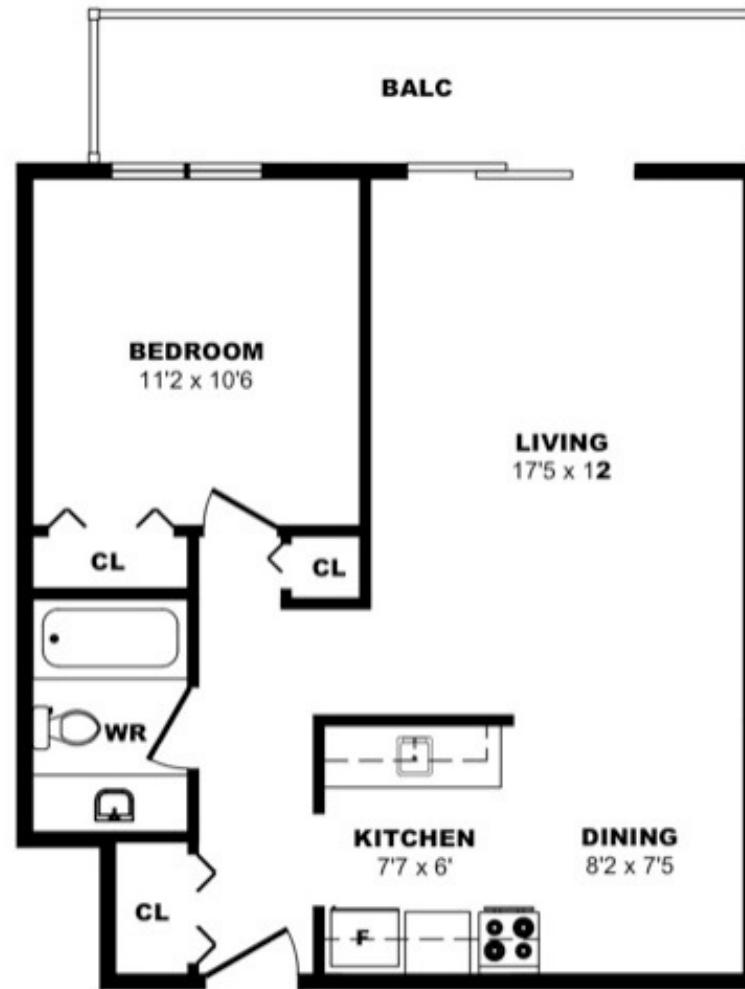

215 Gorge Rd E, Victoria - 1 Bdrm A, 573sf

All dimensions are approximate. Sizes and specifications are subject to change without notice E. & O. E. All illustrations are artist's concept. Actual usable floor space may vary slightly from stated floor area.

CANADIAN APARTMENT
PROPERTIES • REIT

215 Gorge Rd E, Victoria - 1 Bdrm A, 573sf

All dimensions are approximate. Sizes and specifications are subject to change without notice E. & O. E. All illustrations are artist's concept. Actual usable floor space may vary slightly from stated floor area.