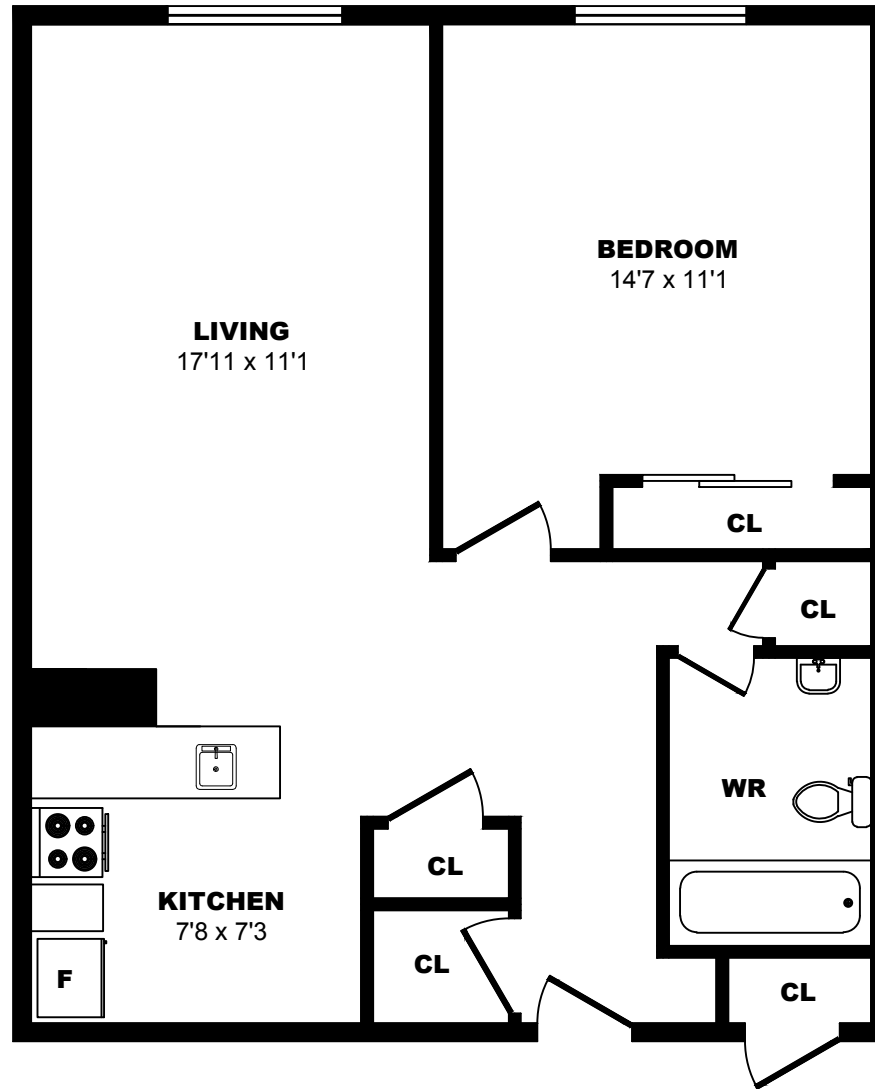

2309 Brunswick St, Halifax - Bachelor A, 410sf

All dimensions are approximate. Sizes and specifications are subject to change without notice E. & O. E.
All illustrations are artist's concept. Actual usable floor space may vary slightly from stated floor area.

2309 Brunswick St, Halifax - 1 Bdrm A, 648sf

All dimensions are approximate. Sizes and specifications are subject to change without notice E. & O. E.
All illustrations are artist's concept. Actual usable floor space may vary slightly from stated floor area.

2309 Brunswick St, Halifax - 1 Bdrm B, 587sf

All dimensions are approximate. Sizes and specifications are subject to change without notice E. & O. E.
All illustrations are artist's concept. Actual usable floor space may vary slightly from stated floor area.

2309 Brunswick St, Halifax - 2 Bdrm A, 807sf

All dimensions are approximate. Sizes and specifications are subject to change without notice E. & O. E.
All illustrations are artist's concept. Actual usable floor space may vary slightly from stated floor area.