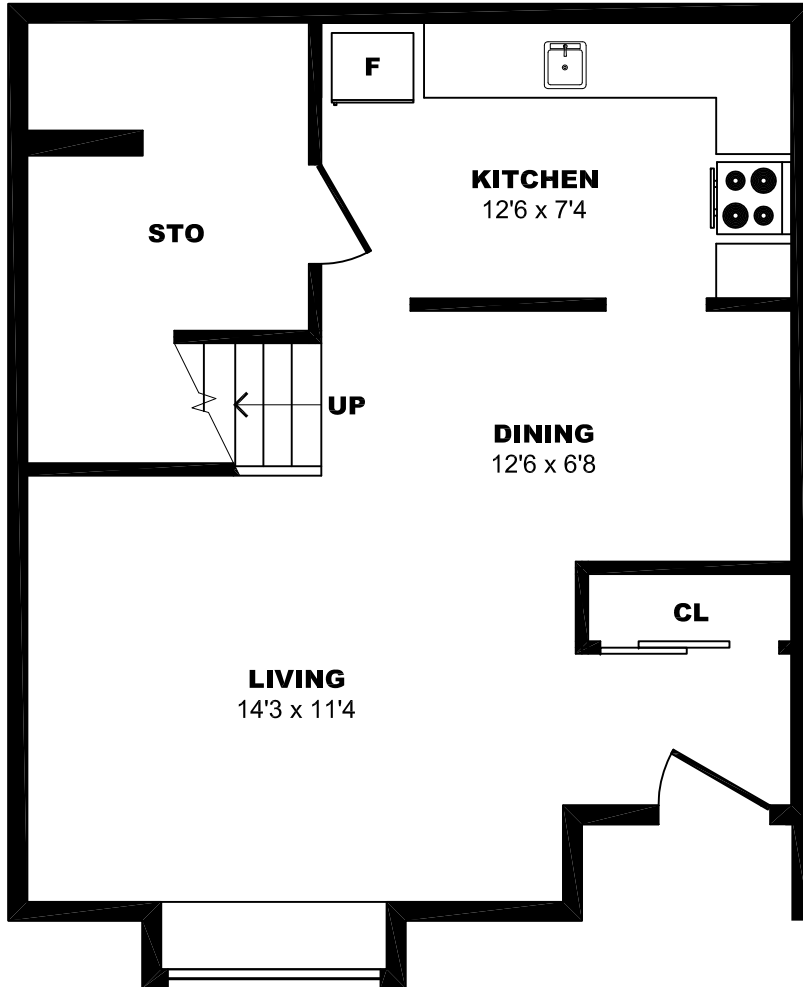

2327 Brunswick St, Halifax - 1 Bdrm D, 589sf

All dimensions are approximate. Sizes and specifications are subject to change without notice E. & O. E.
All illustrations are artist's concept. Actual usable floor space may vary slightly from stated floor area.

2327 Brunswick St, Halifax - 2 Bdrm A, 807sf

All dimensions are approximate. Sizes and specifications are subject to change without notice E. & O. E.
All illustrations are artist's concept. Actual usable floor space may vary slightly from stated floor area.