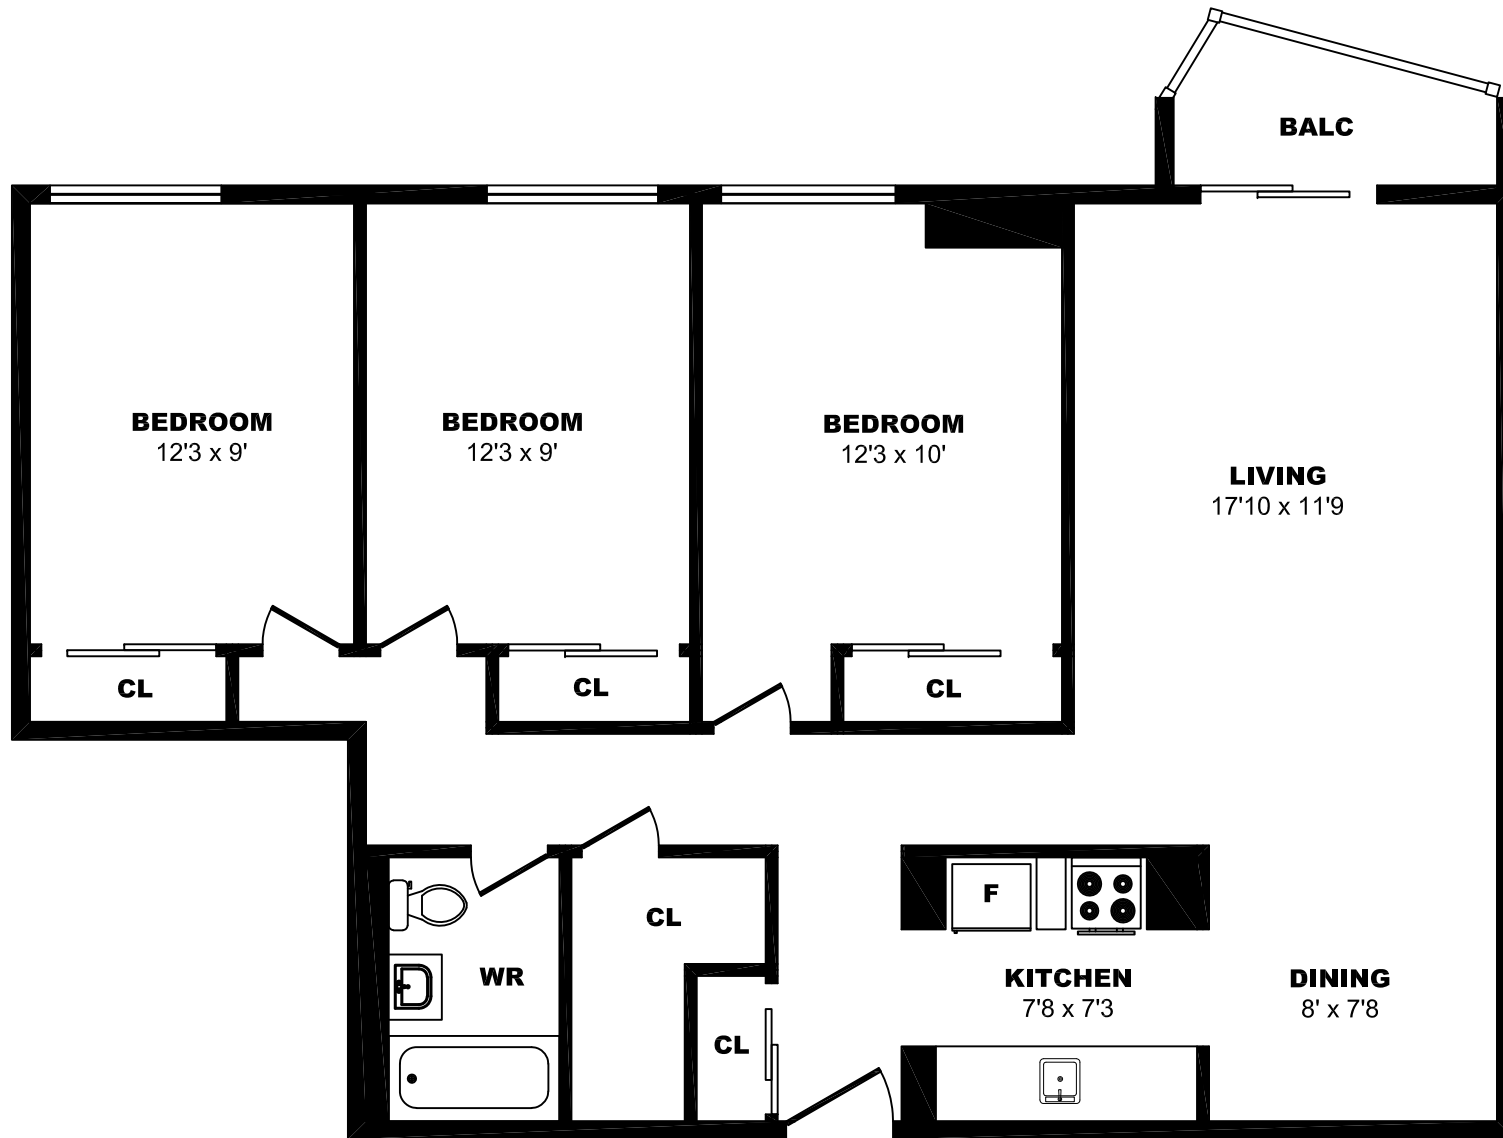

5214 Gerrish St, Halifax - 1 Bdrm A, 667sf

All dimensions are approximate. Sizes and specifications are subject to change without notice E. & O. E.
All illustrations are artist's concept. Actual usable floor space may vary slightly from stated floor area.

5214 Gerrish St, Halifax - 2 Bdrm A, 807sf

All dimensions are approximate. Sizes and specifications are subject to change without notice E. & O. E.
All illustrations are artist's concept. Actual usable floor space may vary slightly from stated floor area.

5214 Gerrish St, Halifax - 3 Bdrm A, 1313sf

All dimensions are approximate. Sizes and specifications are subject to change without notice E. & O. E. All illustrations are artist's concept. Actual usable floor space may vary slightly from stated floor area.