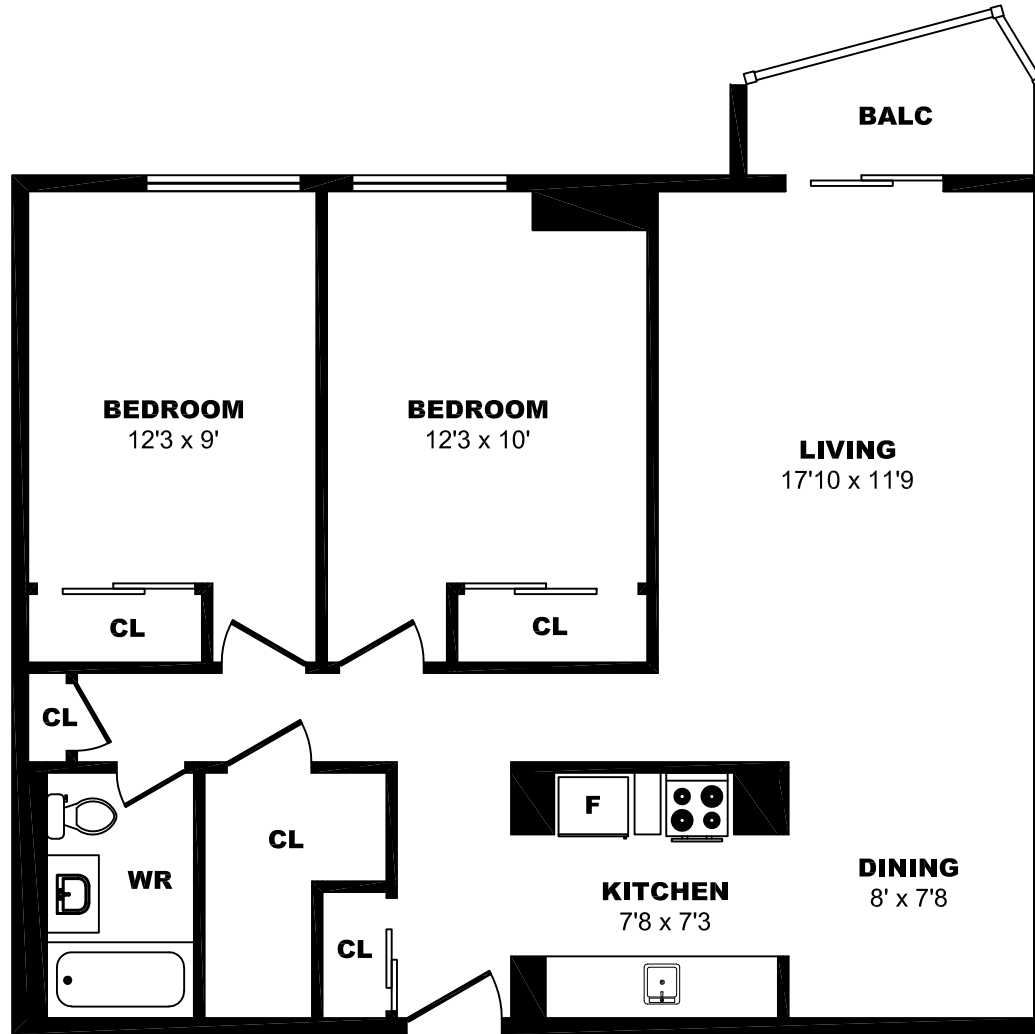

2309 Brunswick St, Halifax - Bachelor A, 410sf

All dimensions are approximate. Sizes and specifications are subject to change without notice E. & O. E.
All illustrations are artist's concept. Actual usable floor space may vary slightly from stated floor area.

2309 Brunswick St, Halifax - 1 Bdrm A, 648sf

All dimensions are approximate. Sizes and specifications are subject to change without notice E. & O. E.
All illustrations are artist's concept. Actual usable floor space may vary slightly from stated floor area.

2309 Brunswick St, Halifax - 1 Bdrm B, 587sf

All dimensions are approximate. Sizes and specifications are subject to change without notice E. & O. E.
All illustrations are artist's concept. Actual usable floor space may vary slightly from stated floor area.

2309 Brunswick St, Halifax - 2 Bdrm A, 807sf

All dimensions are approximate. Sizes and specifications are subject to change without notice E. & O. E.
All illustrations are artist's concept. Actual usable floor space may vary slightly from stated floor area.