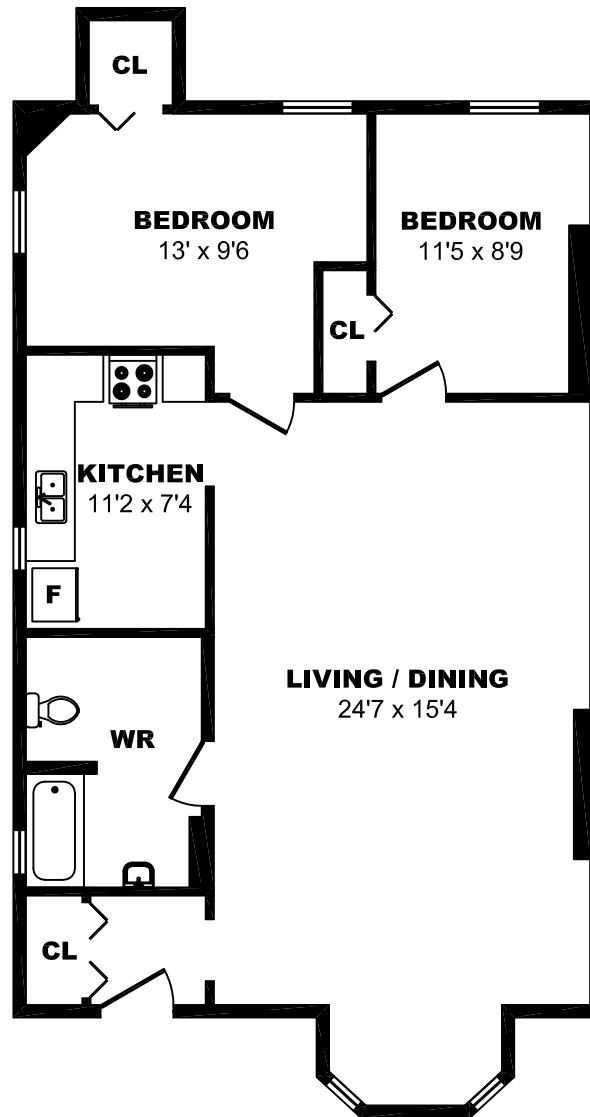

2309 Brunswick St, Halifax - 1 Bdrm B, 587sf

All dimensions are approximate. Sizes and specifications are subject to change without notice E. & O. E.
All illustrations are artist's concept. Actual usable floor space may vary slightly from stated floor area.

2309 Brunswick St, Halifax - 2 Bdrm A, 807sf

All dimensions are approximate. Sizes and specifications are subject to change without notice E. & O. E.
All illustrations are artist's concept. Actual usable floor space may vary slightly from stated floor area.

2319 Brunswick St, Halifax - 1 Bdrm A, 856sf

All dimensions are approximate. Sizes and specifications are subject to change without notice E. & O. E.
All illustrations are artist's concept. Actual usable floor space may vary slightly from stated floor area.

2319 Brunswick St, Halifax - 2 Bdrm A, 1072sf

All dimensions are approximate. Sizes and specifications are subject to change without notice E. & O. E.
All illustrations are artist's concept. Actual usable floor space may vary slightly from stated floor area.