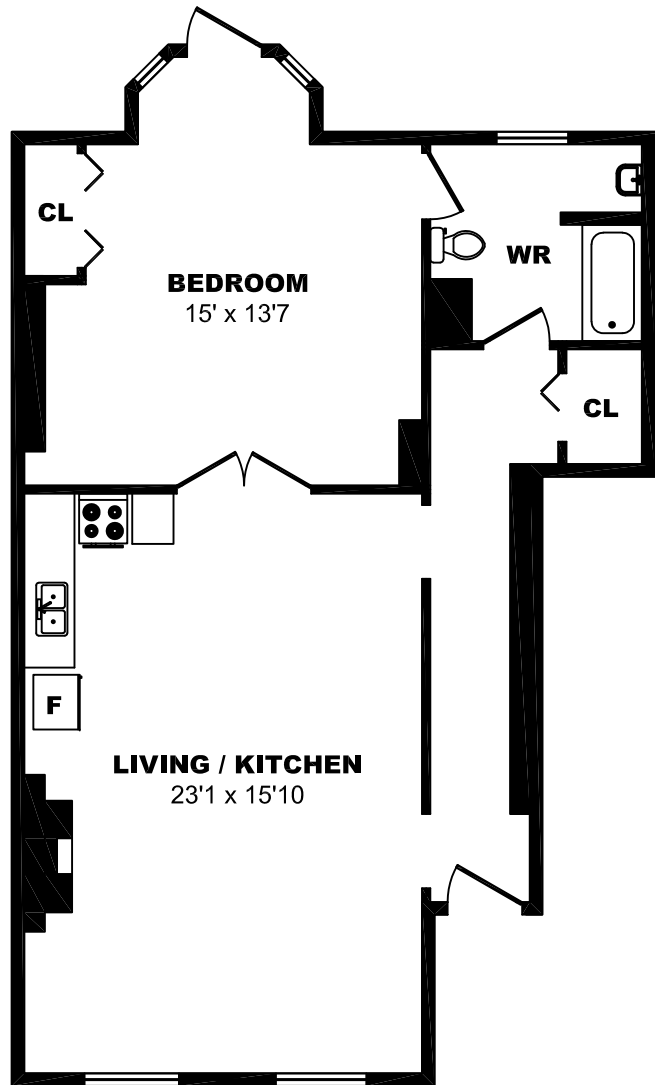

2309 Brunswick St, Halifax - 1 Bdrm B, 587sf

All dimensions are approximate. Sizes and specifications are subject to change without notice E. & O. E.
All illustrations are artist's concept. Actual usable floor space may vary slightly from stated floor area.

2309 Brunswick St, Halifax - 2 Bdrm A, 807sf

All dimensions are approximate. Sizes and specifications are subject to change without notice E. & O. E.
All illustrations are artist's concept. Actual usable floor space may vary slightly from stated floor area.