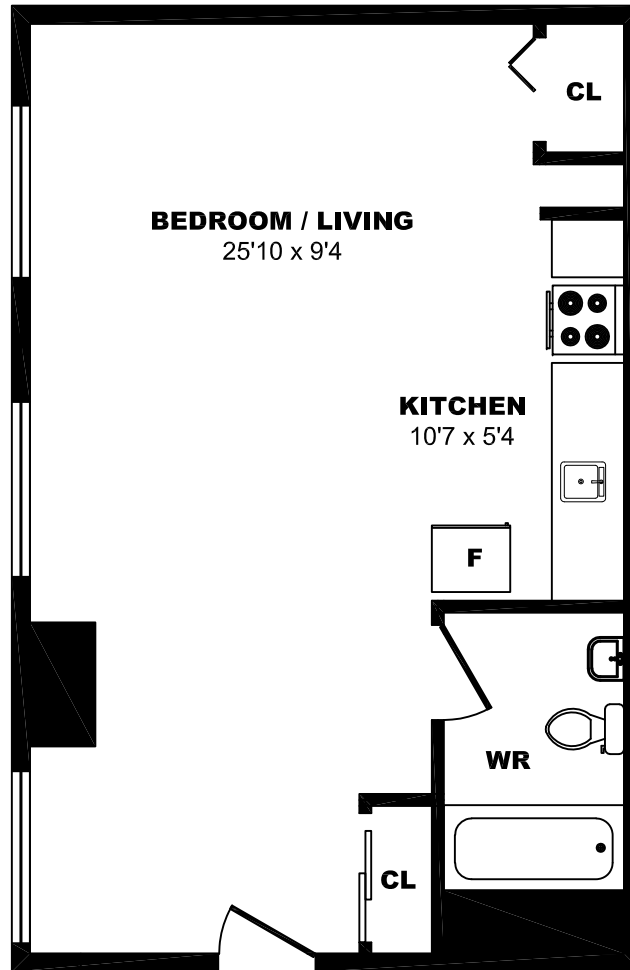

2319 Brunswick St, Halifax - 1 Bdrm A, 856sf

All dimensions are approximate. Sizes and specifications are subject to change without notice E. & O. E.
All illustrations are artist's concept. Actual usable floor space may vary slightly from stated floor area.

2319 Brunswick St, Halifax - 2 Bdrm A, 1072sf

All dimensions are approximate. Sizes and specifications are subject to change without notice E. & O. E.
All illustrations are artist's concept. Actual usable floor space may vary slightly from stated floor area.

2319 Brunswick St, Halifax - 3 Bdrm A, 1749sf

All dimensions are approximate. Sizes and specifications are subject to change without notice E. & O. E. All illustrations are artist's concept. Actual usable floor space may vary slightly from stated floor area.

2327 Brunswick St, Halifax - Bachelor A, 417sf

All dimensions are approximate. Sizes and specifications are subject to change without notice E. & O. E.
All illustrations are artist's concept. Actual usable floor space may vary slightly from stated floor area.