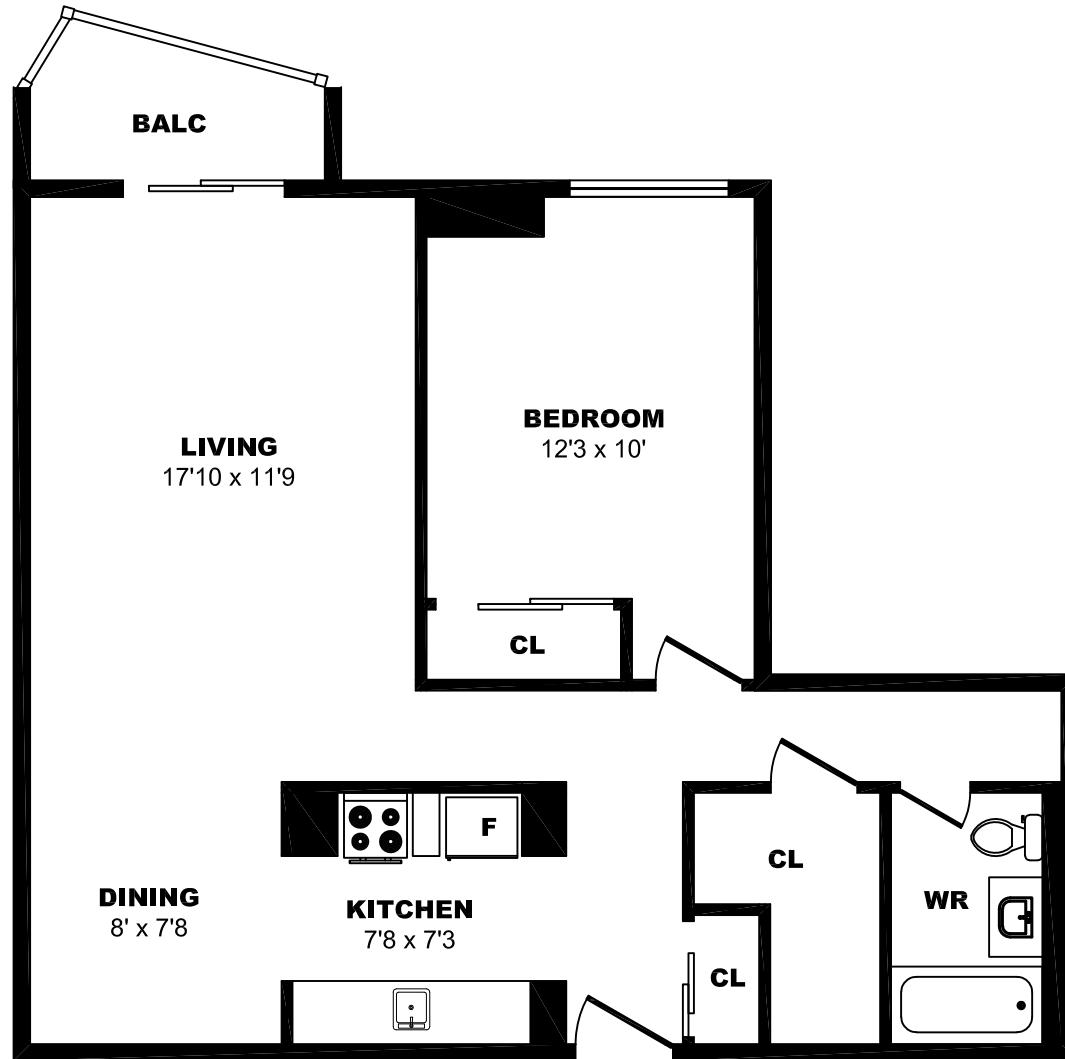

2327 Brunswick St, Halifax - 2 Bdrm A, 807sf

All dimensions are approximate. Sizes and specifications are subject to change without notice E. & O. E.
All illustrations are artist's concept. Actual usable floor space may vary slightly from stated floor area.

2356 Brunswick St, Halifax - 2 Bdrm A, 813sf

All dimensions are approximate. Sizes and specifications are subject to change without notice E. & O. E.
 All illustrations are artist's concept. Actual usable floor space may vary slightly from stated floor area.