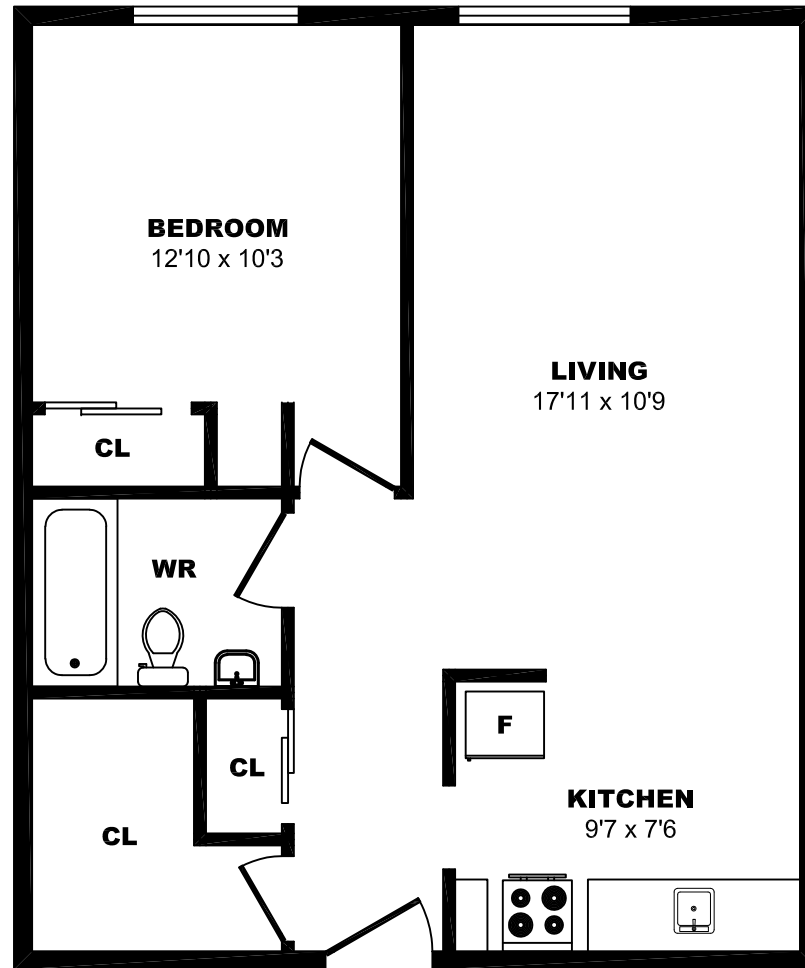

2309 Brunswick St, Halifax - Bachelor A, 410sf

All dimensions are approximate. Sizes and specifications are subject to change without notice E. & O. E.
All illustrations are artist's concept. Actual usable floor space may vary slightly from stated floor area.

2309 Brunswick St, Halifax - 1 Bdrm A, 648sf

All dimensions are approximate. Sizes and specifications are subject to change without notice E. & O. E.
All illustrations are artist's concept. Actual usable floor space may vary slightly from stated floor area.

2309 Brunswick St, Halifax - 1 Bdrm B, 587sf

All dimensions are approximate. Sizes and specifications are subject to change without notice E. & O. E.
All illustrations are artist's concept. Actual usable floor space may vary slightly from stated floor area.

2309 Brunswick St, Halifax - 2 Bdrm A, 807sf

All dimensions are approximate. Sizes and specifications are subject to change without notice E. & O. E.
All illustrations are artist's concept. Actual usable floor space may vary slightly from stated floor area.