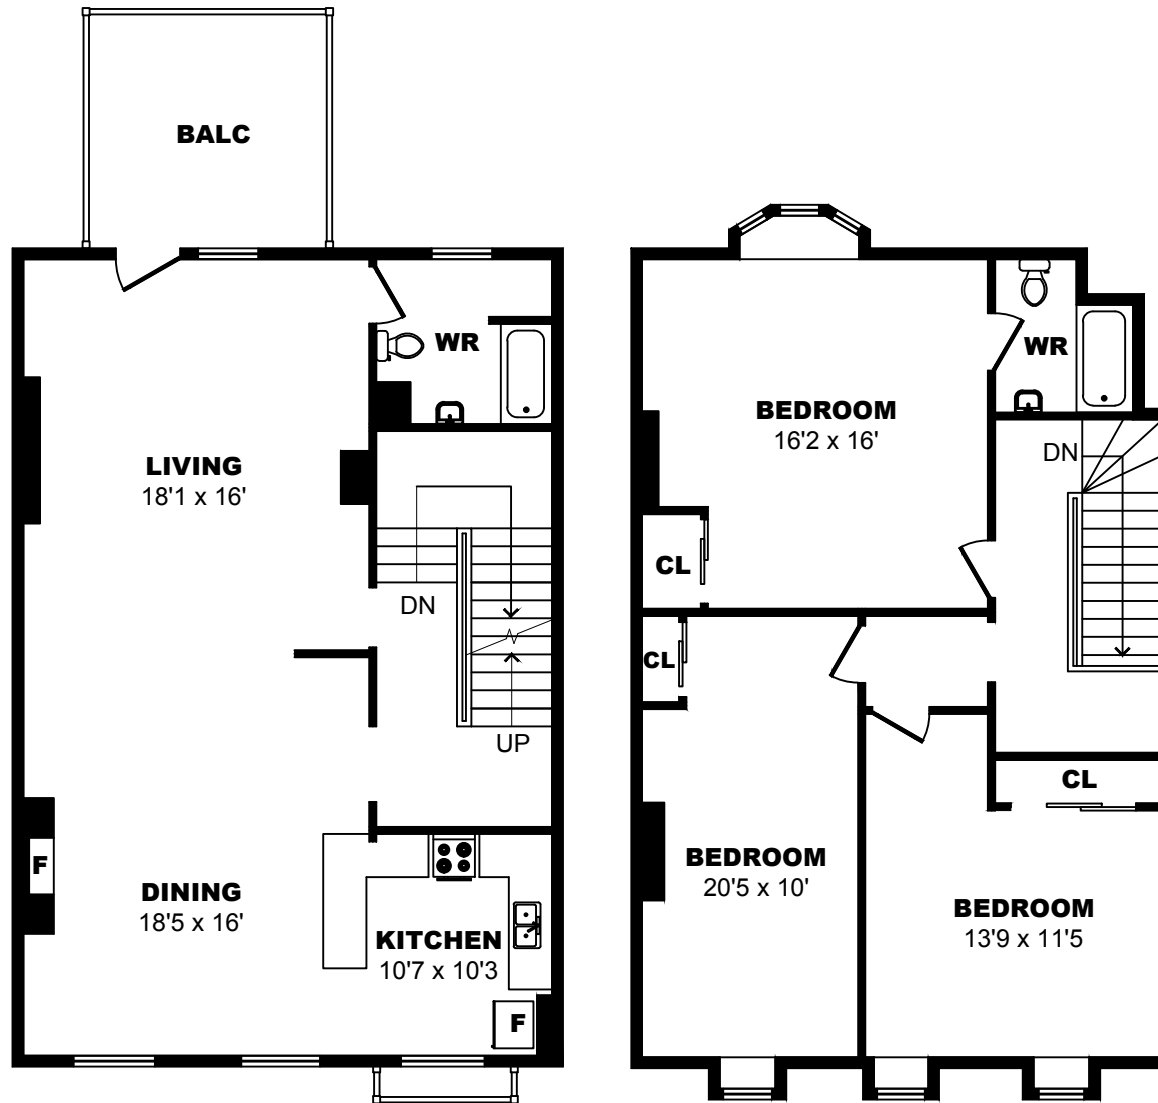

2319 Brunswick St, Halifax - 1 Bdrm A, 856sf

All dimensions are approximate. Sizes and specifications are subject to change without notice E. & O. E.
All illustrations are artist's concept. Actual usable floor space may vary slightly from stated floor area.

2319 Brunswick St, Halifax - 2 Bdrm A, 1072sf

All dimensions are approximate. Sizes and specifications are subject to change without notice E. & O. E.
All illustrations are artist's concept. Actual usable floor space may vary slightly from stated floor area.