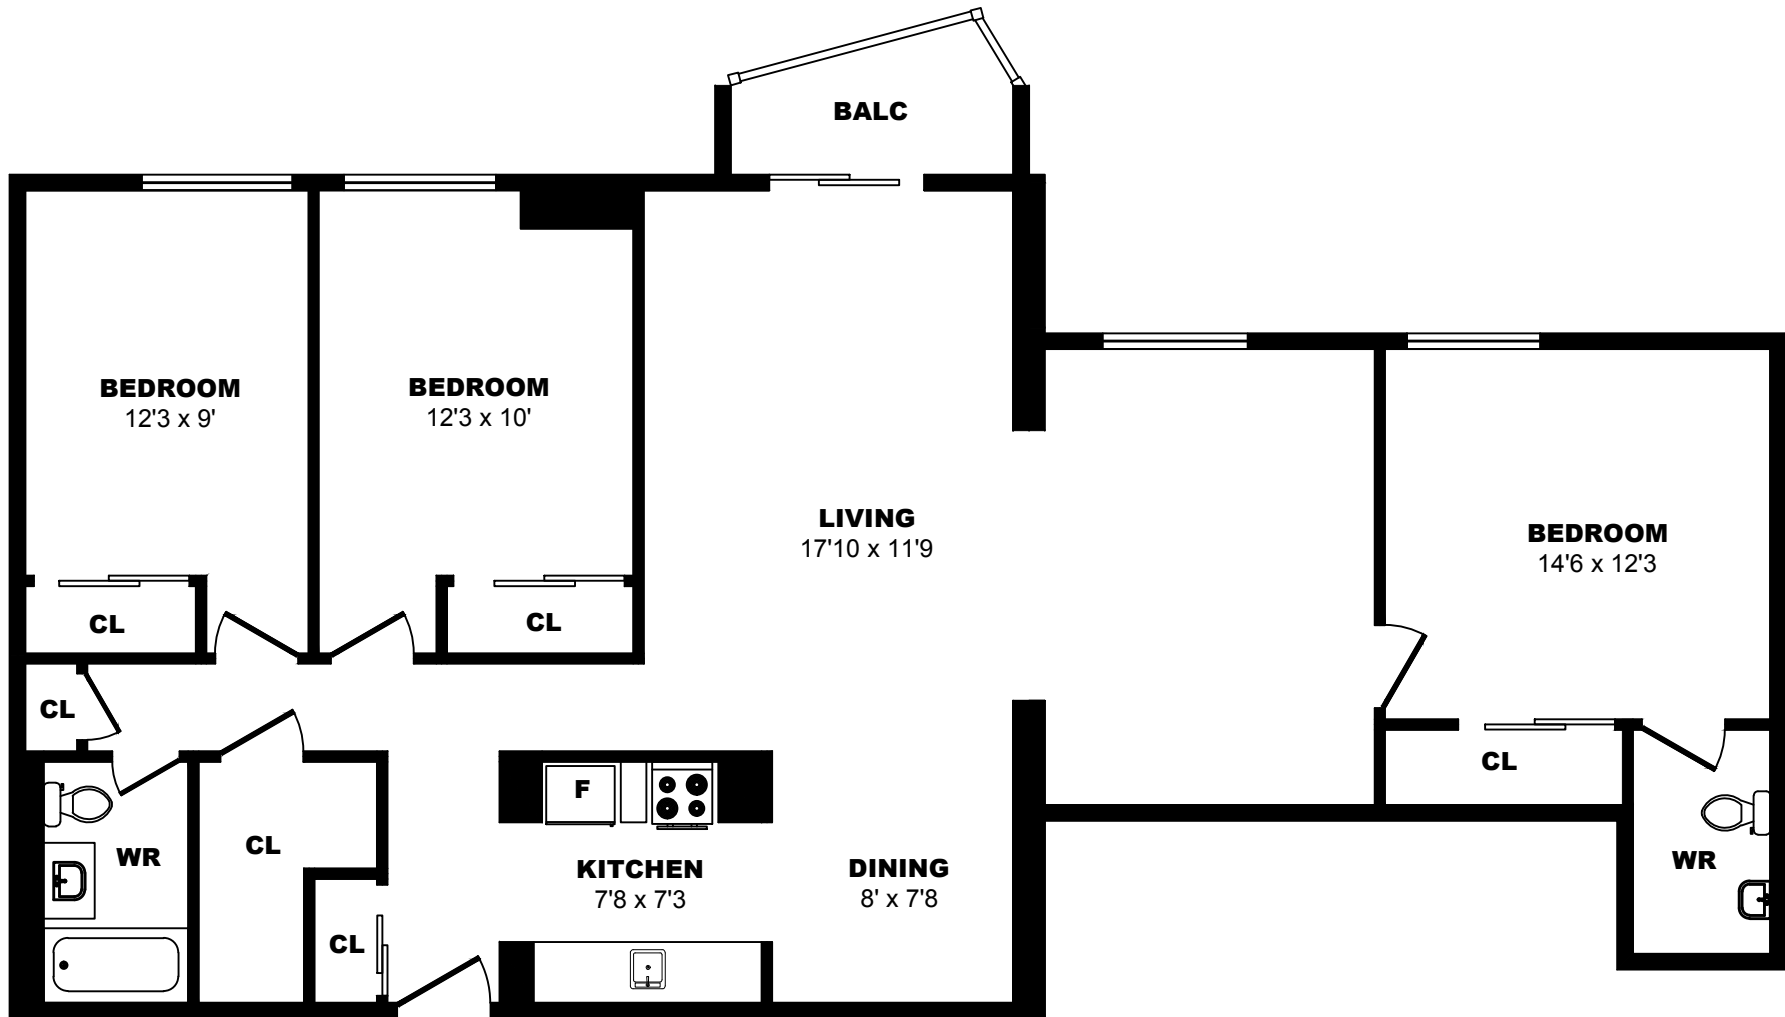

2356 Brunswick St, Halifax - 2 Bdrm A, 813sf

All dimensions are approximate. Sizes and specifications are subject to change without notice E. & O. E.
 All illustrations are artist's concept. Actual usable floor space may vary slightly from stated floor area.

5214 Gerrish St, Halifax - 1 Bdrm A, 667sf

All dimensions are approximate. Sizes and specifications are subject to change without notice E. & O. E.
All illustrations are artist's concept. Actual usable floor space may vary slightly from stated floor area.

5214 Gerrish St, Halifax - 2 Bdrm A, 807sf

All dimensions are approximate. Sizes and specifications are subject to change without notice E. & O. E.
All illustrations are artist's concept. Actual usable floor space may vary slightly from stated floor area.

5214 Gerrish St, Halifax - 3 Bdrm A, 1313sf

All dimensions are approximate. Sizes and specifications are subject to change without notice E. & O. E. All illustrations are artist's concept. Actual usable floor space may vary slightly from stated floor area.