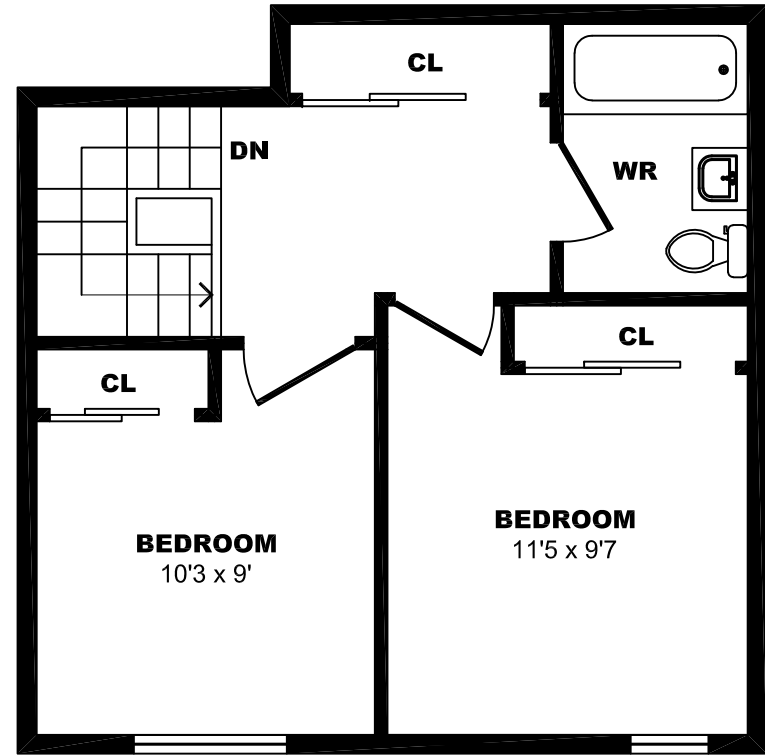

2327 Brunswick St, Halifax - 1 Bdrm C, 611sf

All dimensions are approximate. Sizes and specifications are subject to change without notice E. & O. E.
All illustrations are artist's concept. Actual usable floor space may vary slightly from stated floor area.

2327 Brunswick St, Halifax - 1 Bdrm D, 589sf

All dimensions are approximate. Sizes and specifications are subject to change without notice E. & O. E.
All illustrations are artist's concept. Actual usable floor space may vary slightly from stated floor area.

2327 Brunswick St, Halifax - 2 Bdrm A, 807sf

All dimensions are approximate. Sizes and specifications are subject to change without notice E. & O. E.
All illustrations are artist's concept. Actual usable floor space may vary slightly from stated floor area.