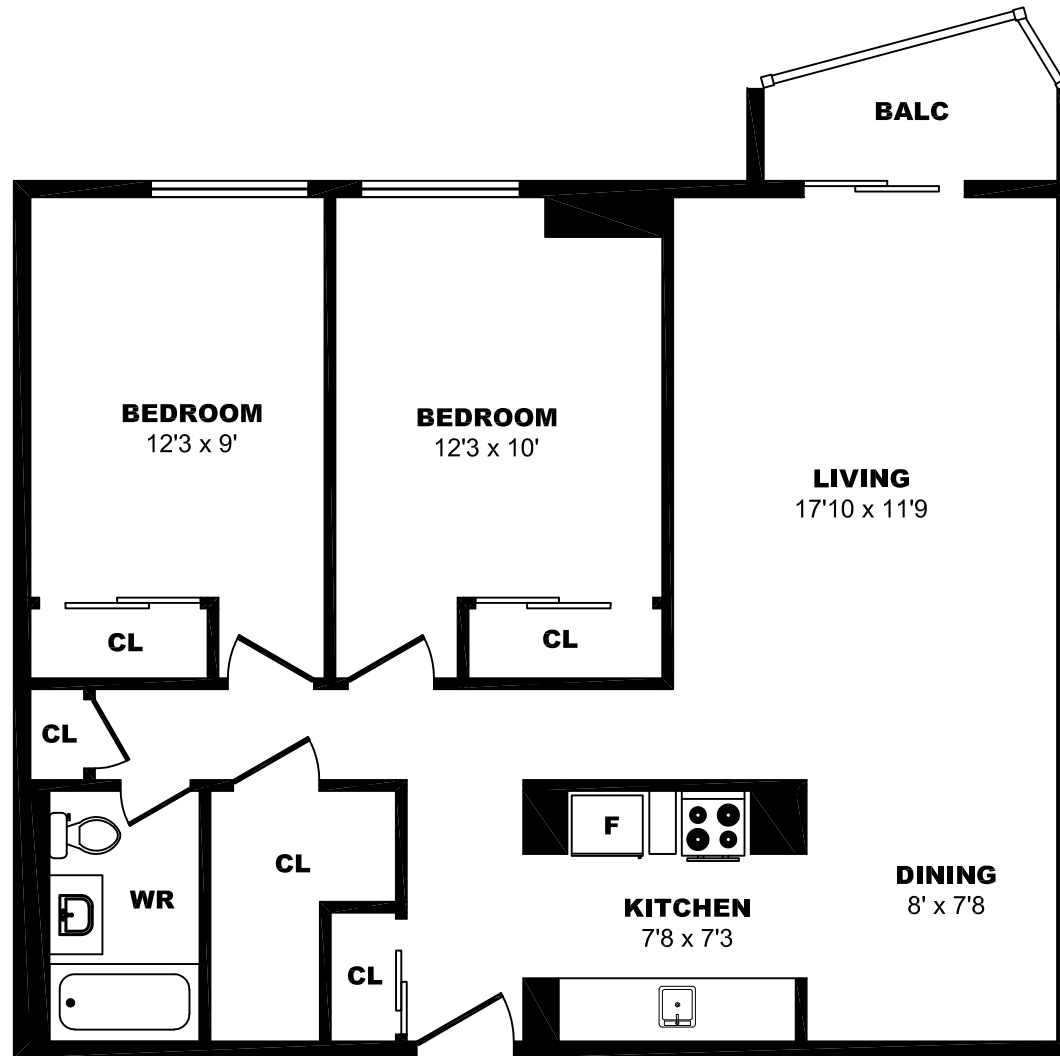

2356 Brunswick St, Halifax - 2 Bdrm A, 813sf

All dimensions are approximate. Sizes and specifications are subject to change without notice E. & O. E.
 All illustrations are artist's concept. Actual usable floor space may vary slightly from stated floor area.

5214 Gerrish St, Halifax - 1 Bdrm A, 667sf

All dimensions are approximate. Sizes and specifications are subject to change without notice E. & O. E.
All illustrations are artist's concept. Actual usable floor space may vary slightly from stated floor area.

5214 Gerrish St, Halifax - 2 Bdrm A, 807sf

All dimensions are approximate. Sizes and specifications are subject to change without notice E. & O. E.
All illustrations are artist's concept. Actual usable floor space may vary slightly from stated floor area.