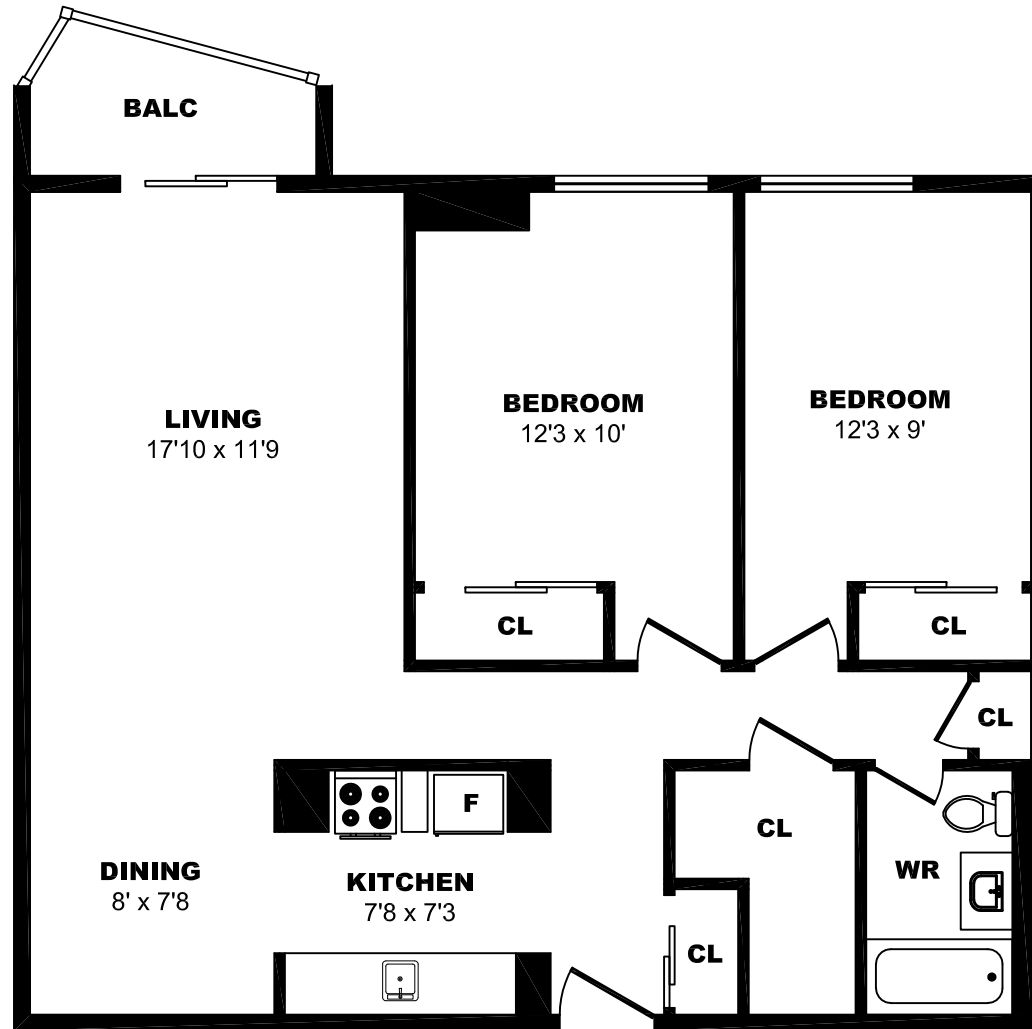

2327 Brunswick St, Halifax - 1 Bdrm C, 611sf

All dimensions are approximate. Sizes and specifications are subject to change without notice E. & O. E.
All illustrations are artist's concept. Actual usable floor space may vary slightly from stated floor area.

2327 Brunswick St, Halifax - 1 Bdrm D, 589sf

All dimensions are approximate. Sizes and specifications are subject to change without notice E. & O. E.
All illustrations are artist's concept. Actual usable floor space may vary slightly from stated floor area.