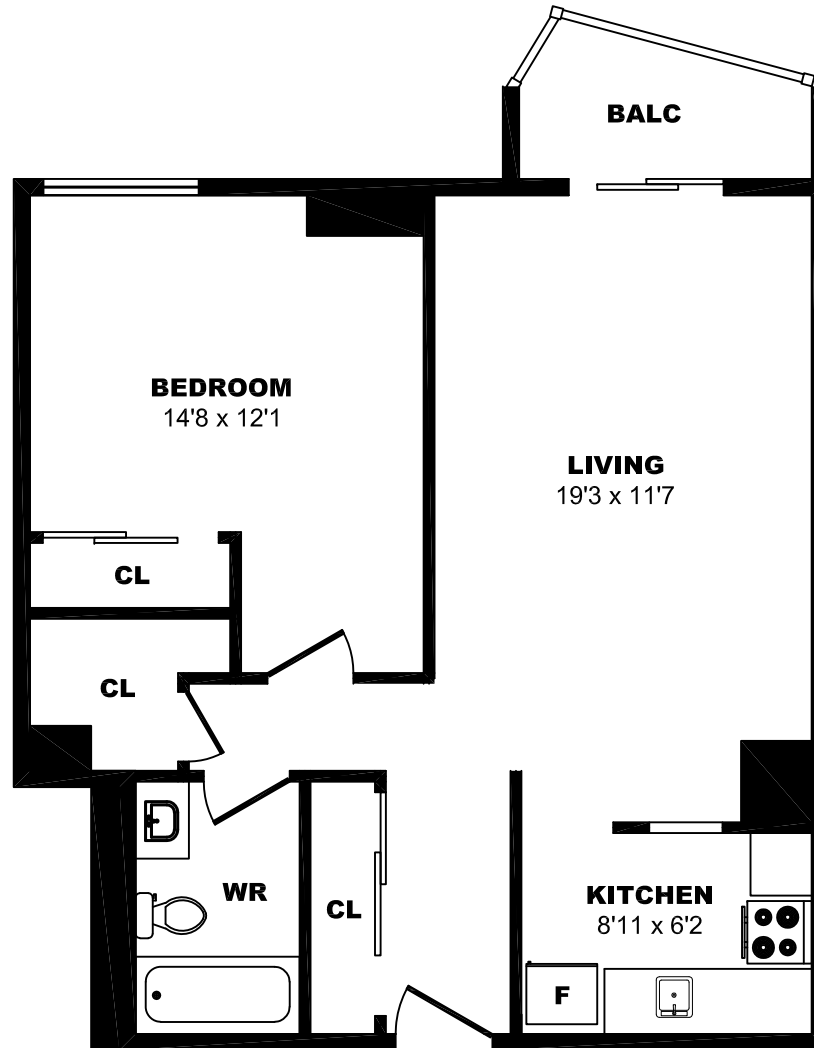

2309 Brunswick St, Halifax - 1 Bdrm B, 587sf

All dimensions are approximate. Sizes and specifications are subject to change without notice E. & O. E.
All illustrations are artist's concept. Actual usable floor space may vary slightly from stated floor area.

2319 Brunswick St, Halifax - 1 Bdrm A, 856sf

All dimensions are approximate. Sizes and specifications are subject to change without notice E. & O. E.
All illustrations are artist's concept. Actual usable floor space may vary slightly from stated floor area.

2327 Brunswick St, Halifax - 1 Bdrm A, 611sf

All dimensions are approximate. Sizes and specifications are subject to change without notice E. & O. E.
All illustrations are artist's concept. Actual usable floor space may vary slightly from stated floor area.

2327 Brunswick St, Halifax - 1 Bdrm B, 589sf

All dimensions are approximate. Sizes and specifications are subject to change without notice E. & O. E.
All illustrations are artist's concept. Actual usable floor space may vary slightly from stated floor area.