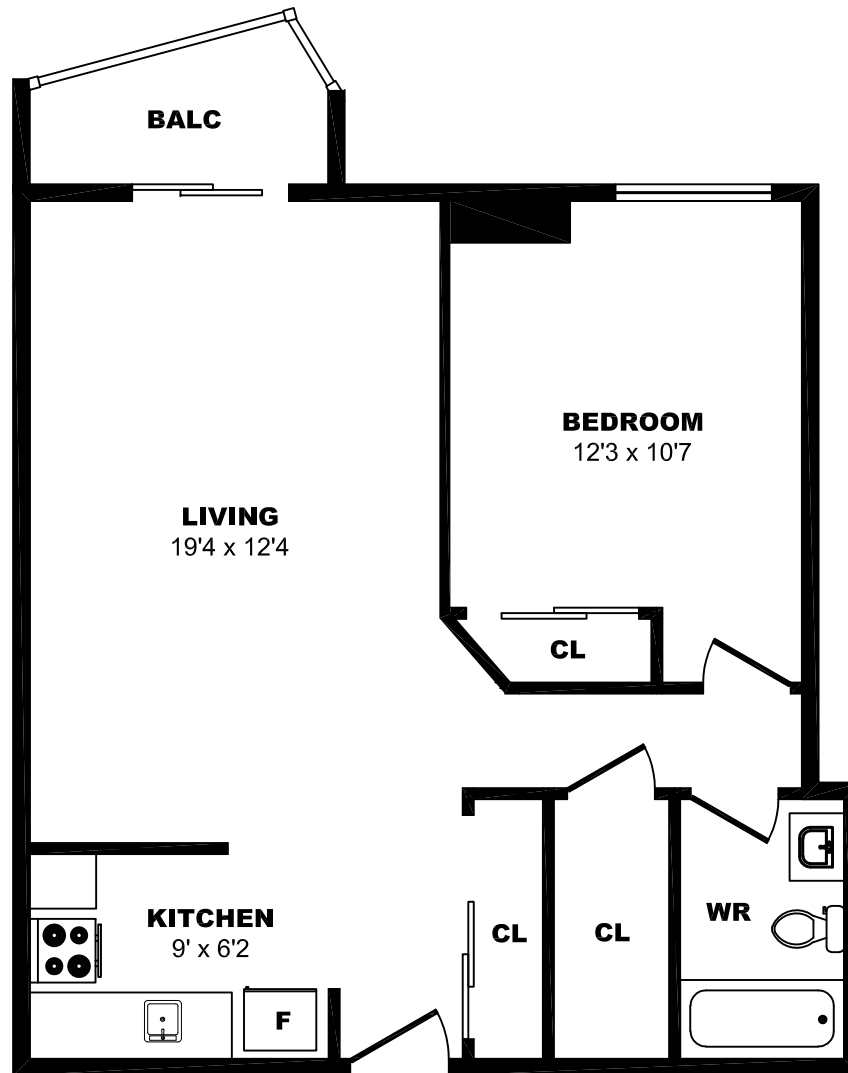

2309 Brunswick St, Halifax - 1 Bdrm A, 648sf

All dimensions are approximate. Sizes and specifications are subject to change without notice E. & O. E.
All illustrations are artist's concept. Actual usable floor space may vary slightly from stated floor area.

2309 Brunswick St, Halifax - 1 Bdrm B, 587sf

All dimensions are approximate. Sizes and specifications are subject to change without notice E. & O. E.
All illustrations are artist's concept. Actual usable floor space may vary slightly from stated floor area.

2319 Brunswick St, Halifax - 1 Bdrm A, 856sf

All dimensions are approximate. Sizes and specifications are subject to change without notice E. & O. E.
All illustrations are artist's concept. Actual usable floor space may vary slightly from stated floor area.

2327 Brunswick St, Halifax - 1 Bdrm A, 611sf

All dimensions are approximate. Sizes and specifications are subject to change without notice E. & O. E.
All illustrations are artist's concept. Actual usable floor space may vary slightly from stated floor area.