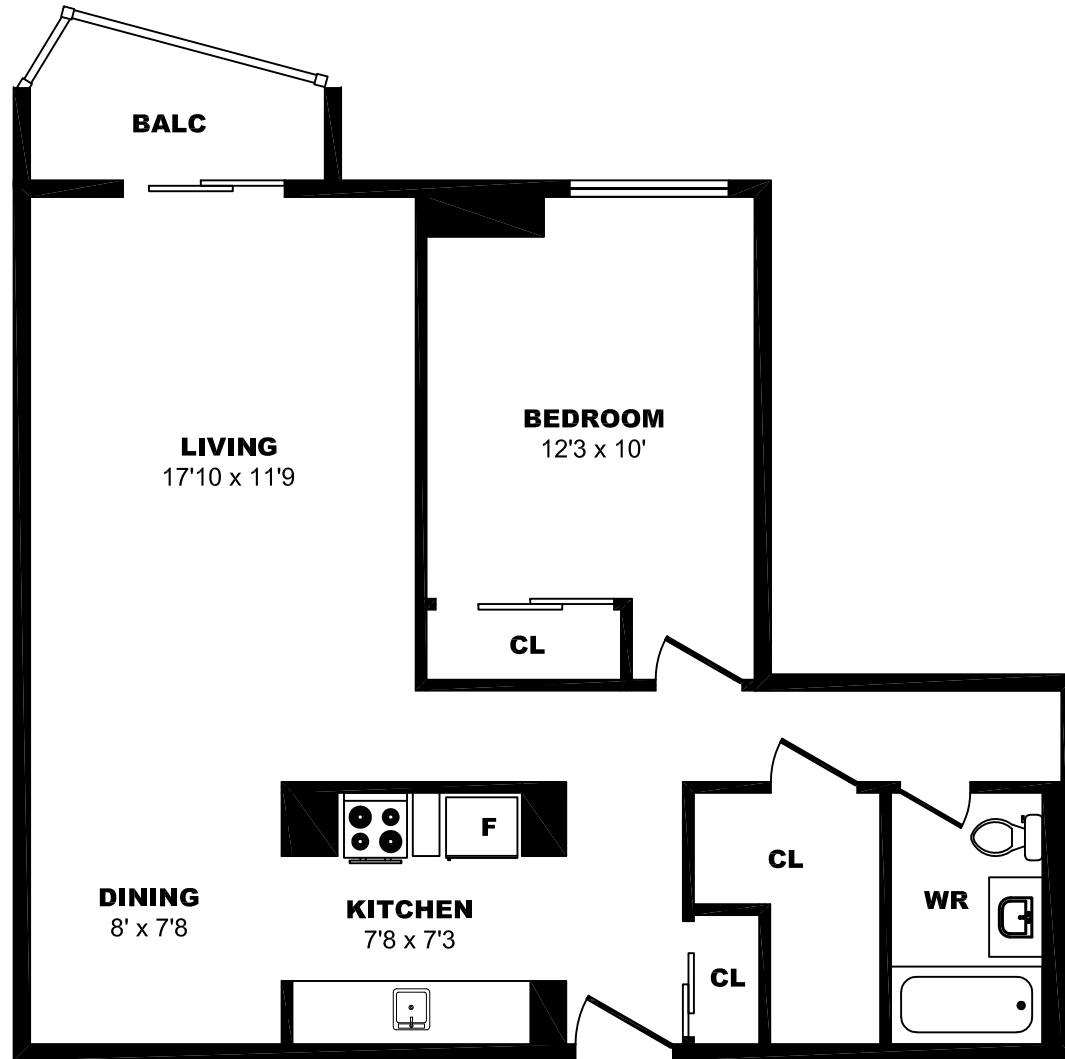

2327 Brunswick St, Halifax - 1 Bdrm B, 589sf

All dimensions are approximate. Sizes and specifications are subject to change without notice E. & O. E.
All illustrations are artist's concept. Actual usable floor space may vary slightly from stated floor area.

2327 Brunswick St, Halifax - 1 Bdrm C, 611sf

All dimensions are approximate. Sizes and specifications are subject to change without notice E. & O. E.
All illustrations are artist's concept. Actual usable floor space may vary slightly from stated floor area.

2327 Brunswick St, Halifax - 1 Bdrm D, 589sf

All dimensions are approximate. Sizes and specifications are subject to change without notice E. & O. E.
All illustrations are artist's concept. Actual usable floor space may vary slightly from stated floor area.