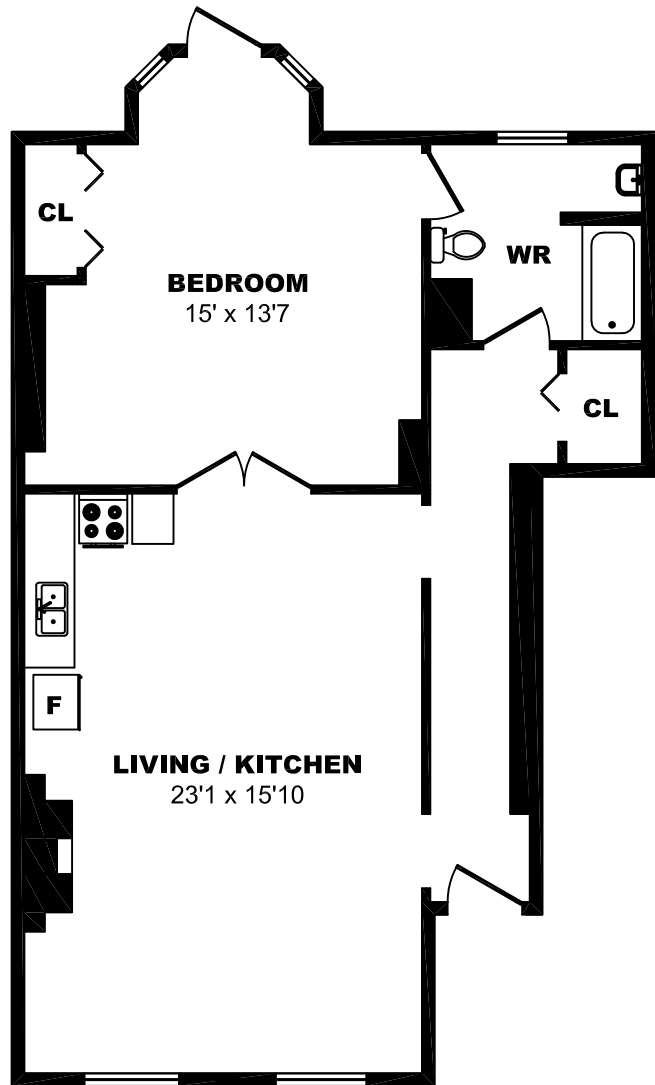

2309 Brunswick St, Halifax - 1 Bdrm A, 648sf

All dimensions are approximate. Sizes and specifications are subject to change without notice E. & O. E.
All illustrations are artist's concept. Actual usable floor space may vary slightly from stated floor area.

2309 Brunswick St, Halifax - 1 Bdrm B, 587sf

All dimensions are approximate. Sizes and specifications are subject to change without notice E. & O. E.
All illustrations are artist's concept. Actual usable floor space may vary slightly from stated floor area.

2319 Brunswick St, Halifax - 1 Bdrm A, 856sf

All dimensions are approximate. Sizes and specifications are subject to change without notice E. & O. E.
All illustrations are artist's concept. Actual usable floor space may vary slightly from stated floor area.