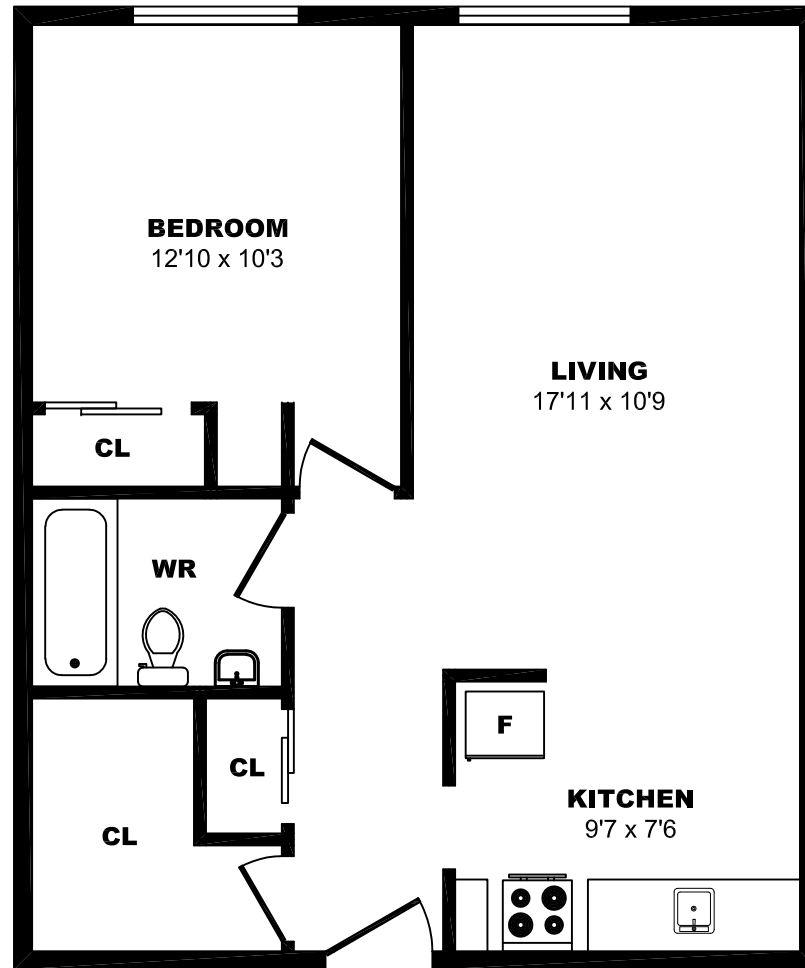

2309 Brunswick St, Halifax - 1 Bdrm A, 648sf

All dimensions are approximate. Sizes and specifications are subject to change without notice E. & O. E.
All illustrations are artist's concept. Actual usable floor space may vary slightly from stated floor area.

2309 Brunswick St, Halifax - 1 Bdrm B, 587sf

All dimensions are approximate. Sizes and specifications are subject to change without notice E. & O. E.
All illustrations are artist's concept. Actual usable floor space may vary slightly from stated floor area.

2319 Brunswick St, Halifax - 1 Bdrm A, 856sf

All dimensions are approximate. Sizes and specifications are subject to change without notice E. & O. E.
All illustrations are artist's concept. Actual usable floor space may vary slightly from stated floor area.

2327 Brunswick St, Halifax - 1 Bdrm A, 611sf

All dimensions are approximate. Sizes and specifications are subject to change without notice E. & O. E.
All illustrations are artist's concept. Actual usable floor space may vary slightly from stated floor area.