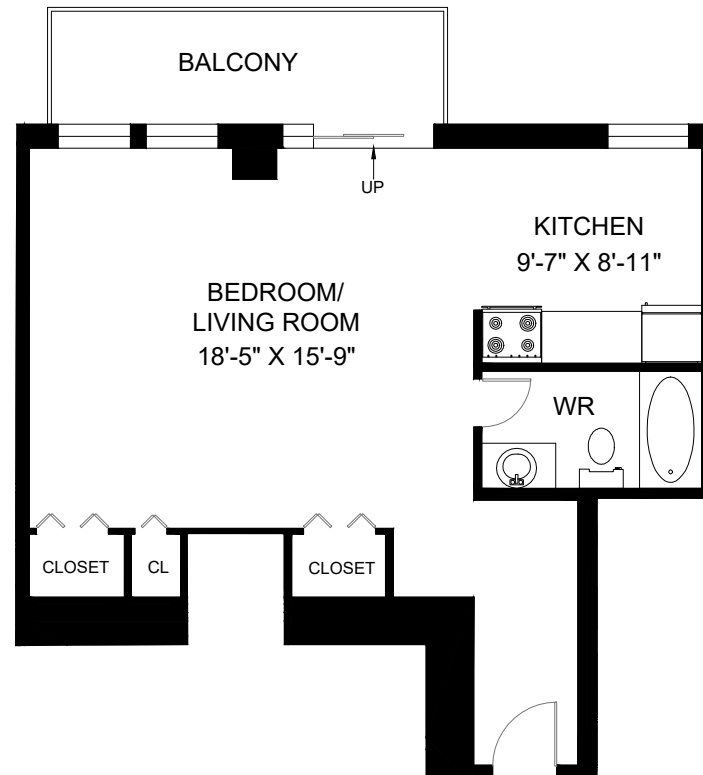

5885 CUNARD STREET HALIFAX, NS

**LINE 07 - BACHELOR
INTERIOR - 496 SQUARE FEET
BALCONY - 84 SQUARE FEET**

FOR ILLUSTRATIVE PURPOSES ONLY.
ALL MEASUREMENTS SHOULD BE CONSIDERED APPROXIMATE.
©2019 PLANIT MEASURING®

5885 CUNARD STREET HALIFAX, NS

**LINE 14 - BACHELOR
INTERIOR - 563 SQUARE FEET
BALCONY - 81 SQUARE FEET**

FOR ILLUSTRATIVE PURPOSES ONLY.
ALL MEASUREMENTS SHOULD BE CONSIDERED APPROXIMATE.
©2019 PLANIT MEASURING®