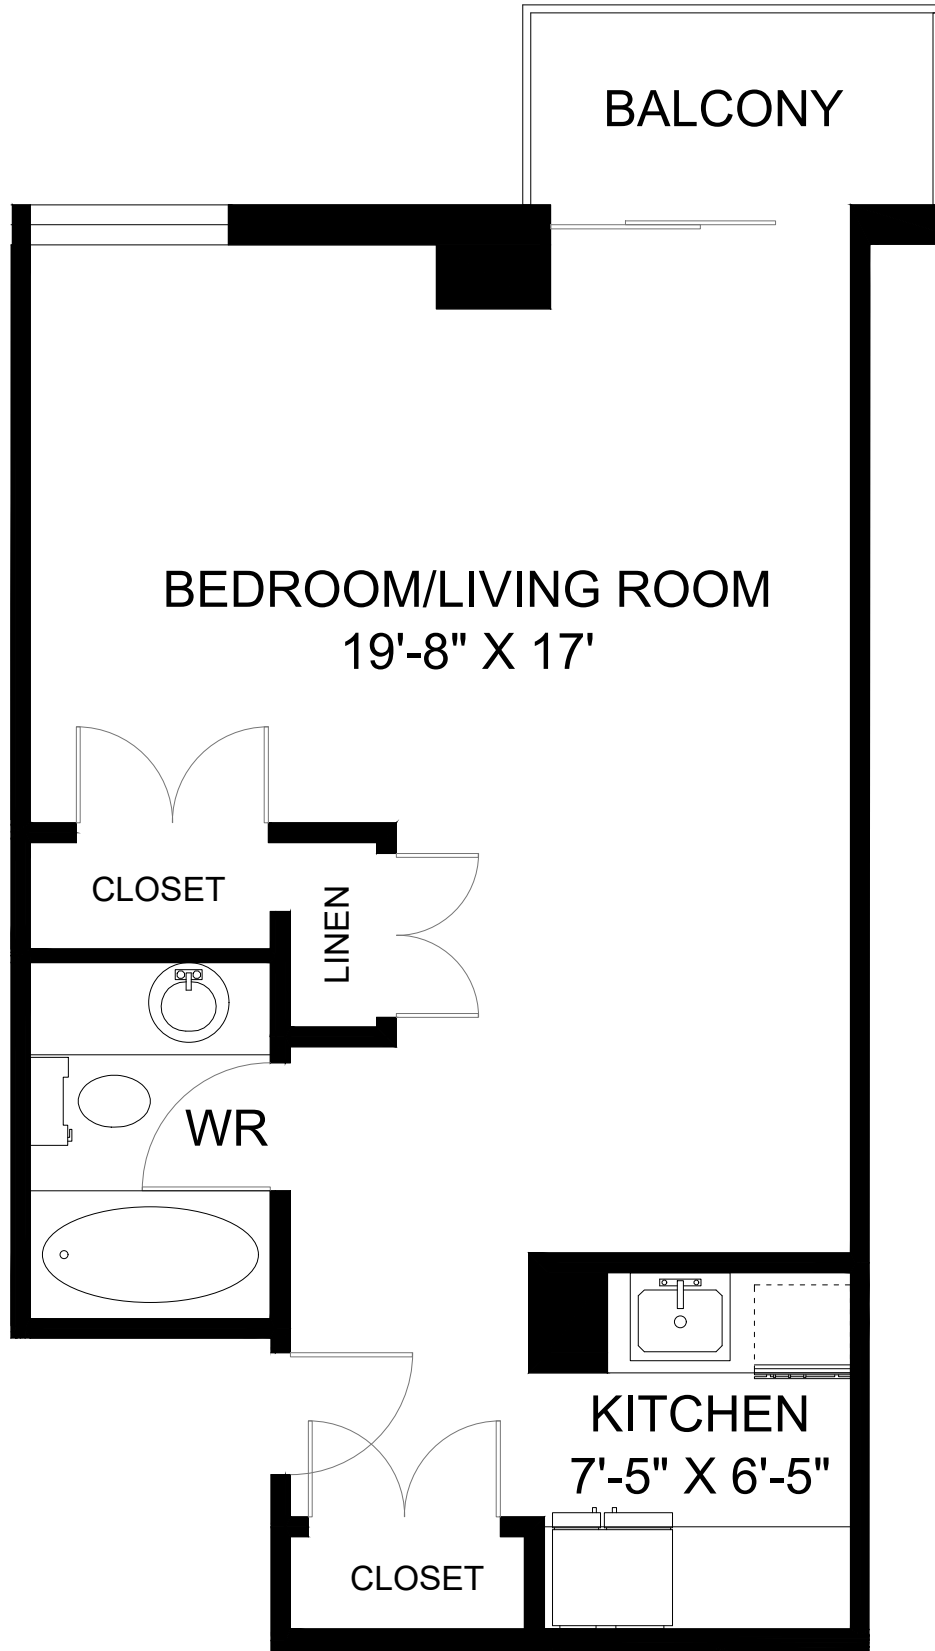

5770 SPRING GARDEN ROAD HALIFAX, NS

**LINE 01 - 1 BEDROOM
INTERIOR - 728 SQUARE FEET
BALCONY - 51 SQUARE FEET**

5770 SPRING GARDEN ROAD HALIFAX, NS

**LINE 02 - 1 BEDROOM
INTERIOR - 760 SQUARE FEET
BALCONY - 48 SQUARE FEET**

**5770 SPRING GARDEN ROAD
HALIFAX, NS**

**LINE 05 - BACHELOR
INTERIOR - 510 SQUARE FEET
BALCONY - 32 SQUARE FEET**

5770 SPRING GARDEN ROAD HALIFAX, NS

**LINE 06 - 1 BEDROOM
INTERIOR - 743 SQUARE FEET
BALCONY - 53 SQUARE FEET**

5770 SPRING GARDEN ROAD

HALIFAX, NS

**LINE 07 - 2 BEDROOM
INTERIOR - 1,005 SQUARE FEET
BALCONY - 87 SQUARE FEET**

5770 SPRING GARDEN ROAD

HALIFAX, NS

**LINE 08 - 1 BEDROOM
INTERIOR - 701 SQUARE FEET
BALCONY - 36 SQUARE FEET**

5770 SPRING GARDEN ROAD

HALIFAX, NS

**LINE 09 - 1 BEDROOM
INTERIOR - 759 SQUARE FEET
BALCONY - 40 SQUARE FEET**

**5770 SPRING GARDEN ROAD
HALIFAX, NS**

**LINE 10 - BACHELOR
INTERIOR - 491 SQUARE FEET
BALCONY - 36 SQUARE FEET**