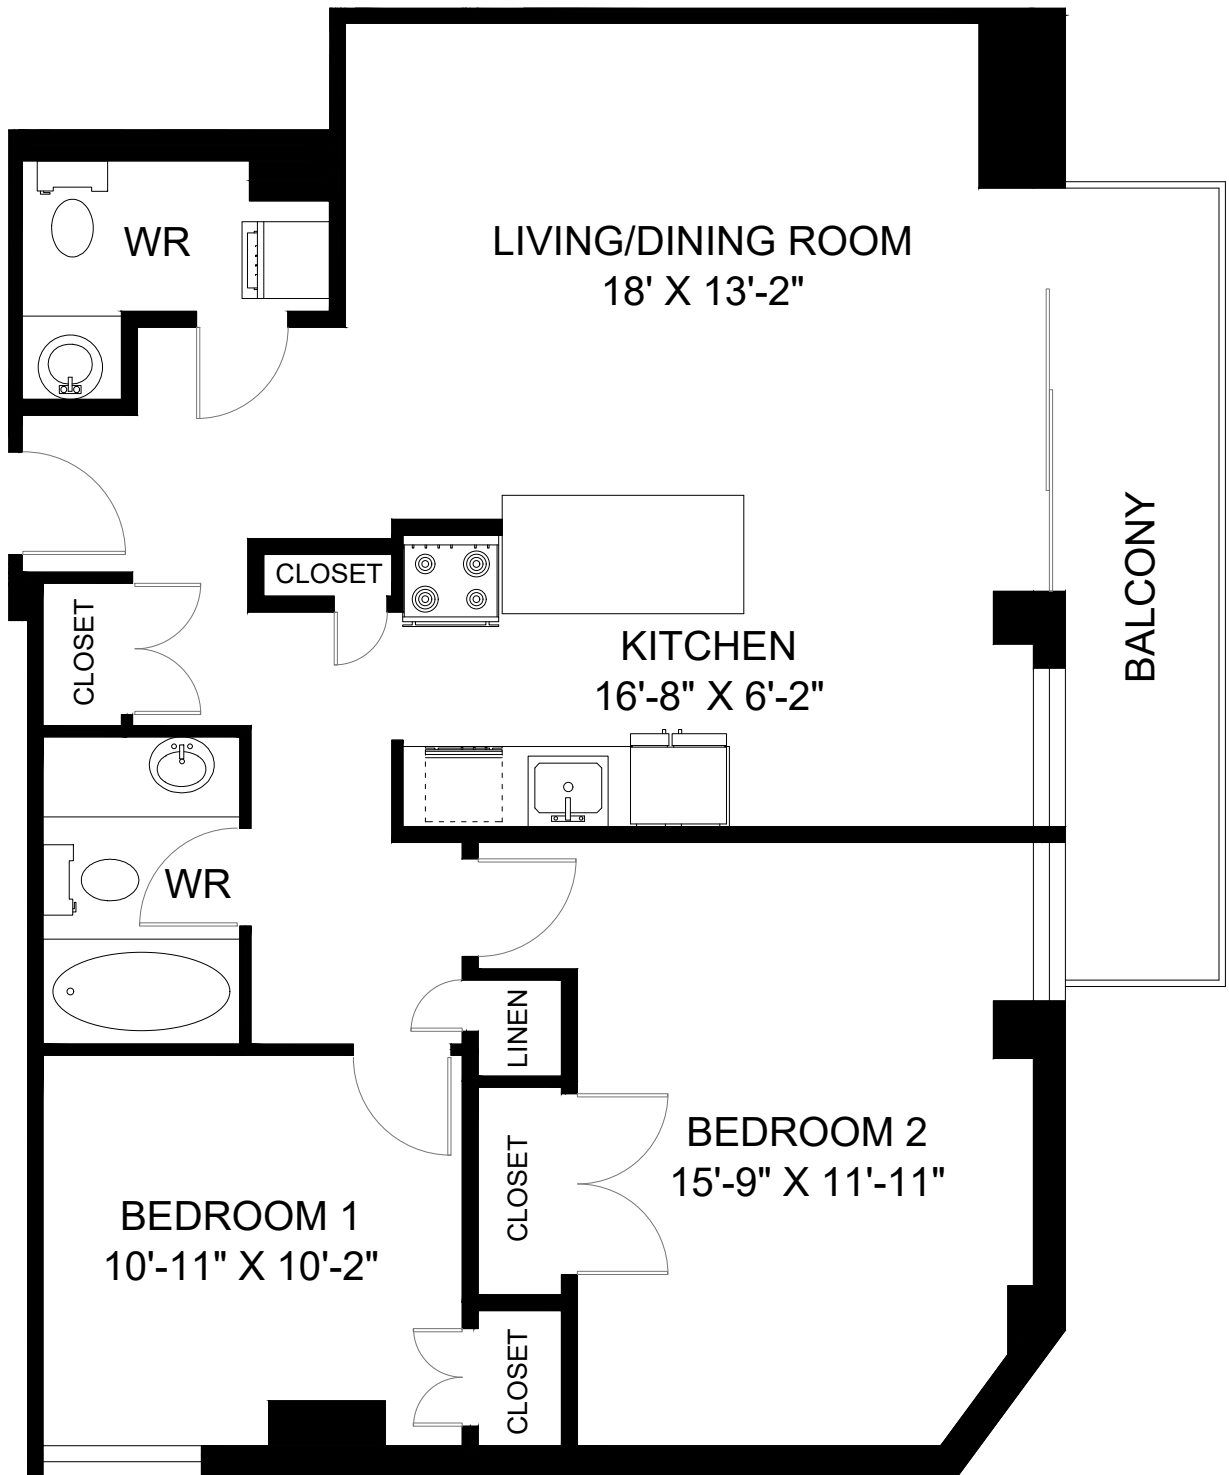

5770 SPRING GARDEN ROAD HALIFAX, NS

**LINE 01 - 1 BEDROOM
INTERIOR - 728 SQUARE FEET
BALCONY - 51 SQUARE FEET**

5770 SPRING GARDEN ROAD HALIFAX, NS

**LINE 02 - 1 BEDROOM
INTERIOR - 760 SQUARE FEET
BALCONY - 48 SQUARE FEET**

5770 SPRING GARDEN ROAD

HALIFAX, NS

LINE 03 - 1 BEDROOM
INTERIOR - 700 SQUARE FEET
BALCONY - 40 SQUARE FEET

5770 SPRING GARDEN ROAD

HALIFAX, NS

**LINE 04 - 2 BEDROOM
INTERIOR - 998 SQUARE FEET
BALCONY - 87 SQUARE FEET**

**5770 SPRING GARDEN ROAD
HALIFAX, NS**

**LINE 05 - BACHELOR
INTERIOR - 510 SQUARE FEET
BALCONY - 32 SQUARE FEET**

5770 SPRING GARDEN ROAD HALIFAX, NS

**LINE 06 - 1 BEDROOM
INTERIOR - 743 SQUARE FEET
BALCONY - 53 SQUARE FEET**

5770 SPRING GARDEN ROAD

HALIFAX, NS

**LINE 07 - 2 BEDROOM
INTERIOR - 1,005 SQUARE FEET
BALCONY - 87 SQUARE FEET**

5770 SPRING GARDEN ROAD

HALIFAX, NS

**LINE 08 - 1 BEDROOM
INTERIOR - 701 SQUARE FEET
BALCONY - 36 SQUARE FEET**