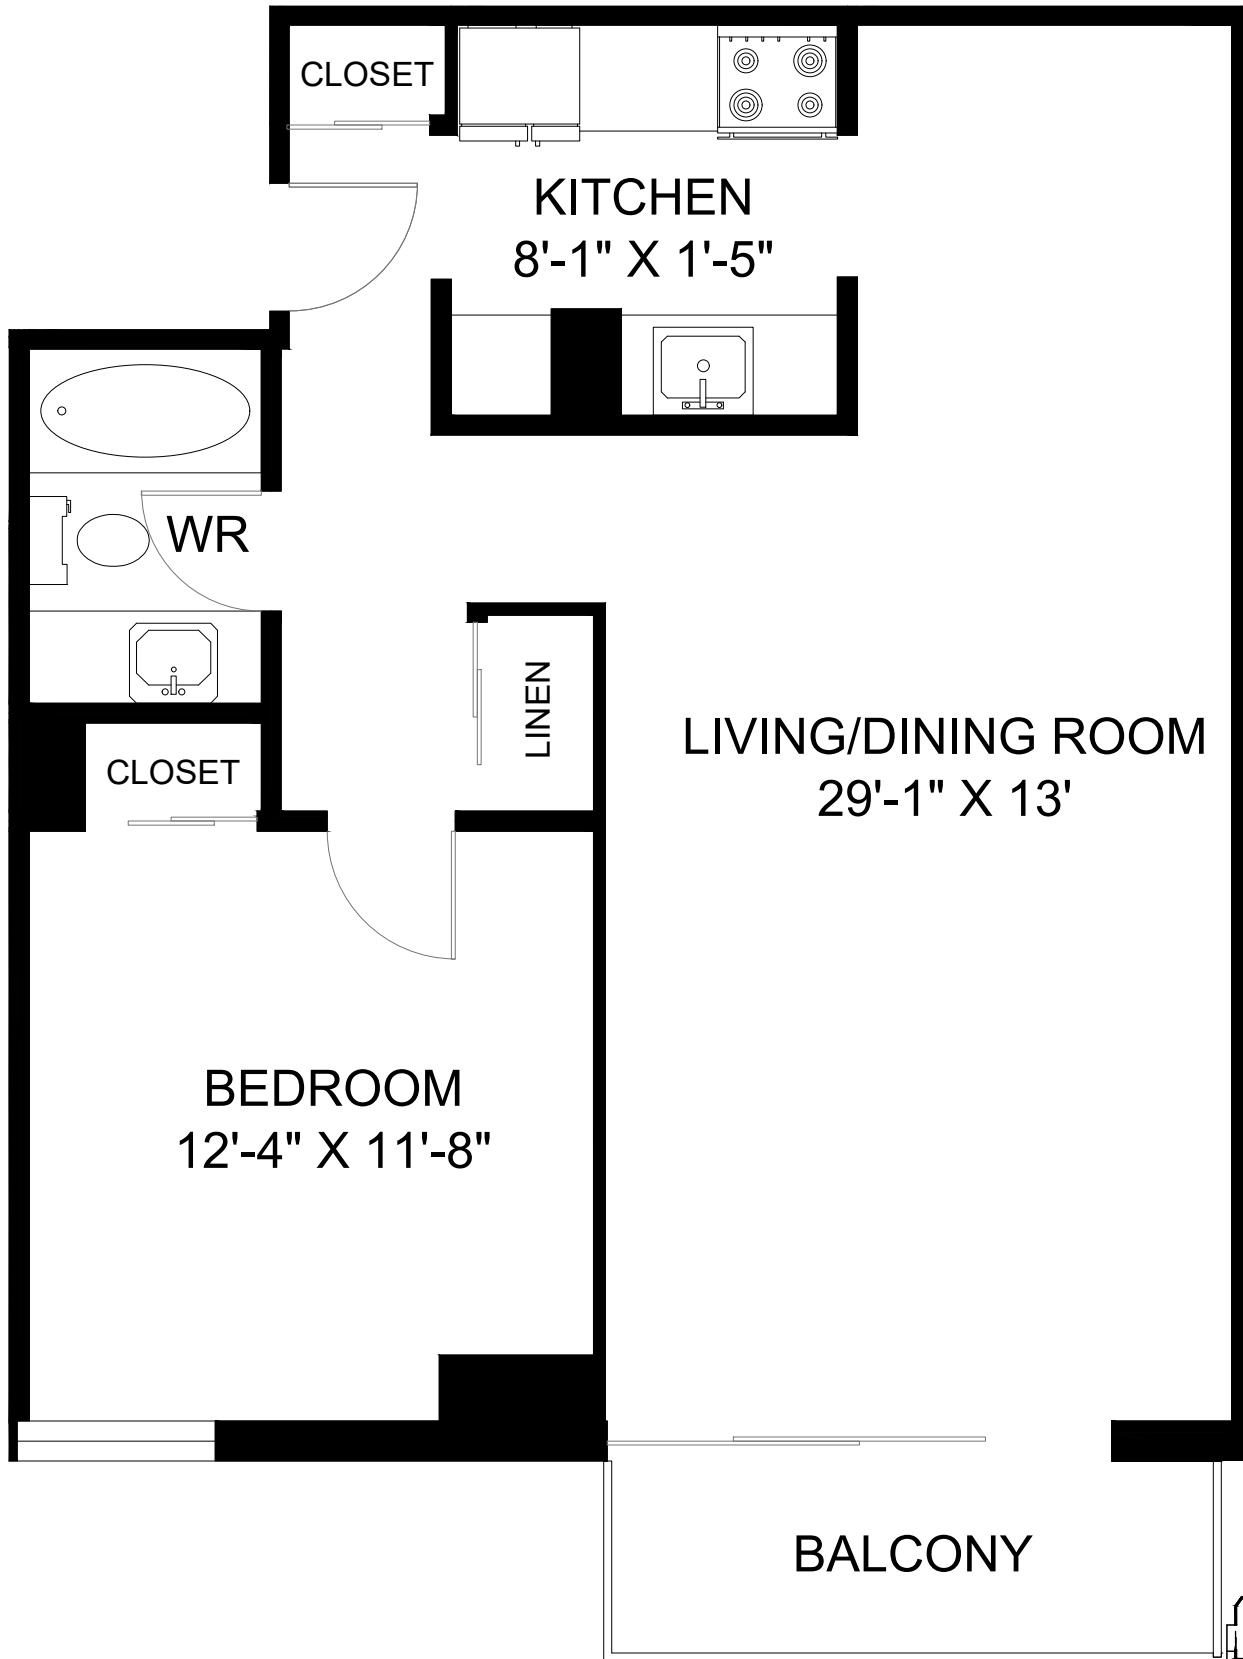

5770 SPRING GARDEN ROAD HALIFAX, NS

**LINE 01 - 1 BEDROOM
INTERIOR - 728 SQUARE FEET
BALCONY - 51 SQUARE FEET**

5770 SPRING GARDEN ROAD HALIFAX, NS

**LINE 02 - 1 BEDROOM
INTERIOR - 760 SQUARE FEET
BALCONY - 48 SQUARE FEET**

5770 SPRING GARDEN ROAD

HALIFAX, NS

LINE 03 - 1 BEDROOM
INTERIOR - 700 SQUARE FEET
BALCONY - 40 SQUARE FEET

5770 SPRING GARDEN ROAD

HALIFAX, NS

**LINE 04 - 2 BEDROOM
INTERIOR - 998 SQUARE FEET
BALCONY - 87 SQUARE FEET**

**5770 SPRING GARDEN ROAD
HALIFAX, NS**

**LINE 05 - BACHELOR
INTERIOR - 510 SQUARE FEET
BALCONY - 32 SQUARE FEET**

5770 SPRING GARDEN ROAD HALIFAX, NS

**LINE 06 - 1 BEDROOM
INTERIOR - 743 SQUARE FEET
BALCONY - 53 SQUARE FEET**

5770 SPRING GARDEN ROAD

HALIFAX, NS

**LINE 07 - 2 BEDROOM
INTERIOR - 1,005 SQUARE FEET
BALCONY - 87 SQUARE FEET**

5770 SPRING GARDEN ROAD

HALIFAX, NS

**LINE 08 - 1 BEDROOM
INTERIOR - 701 SQUARE FEET
BALCONY - 36 SQUARE FEET**