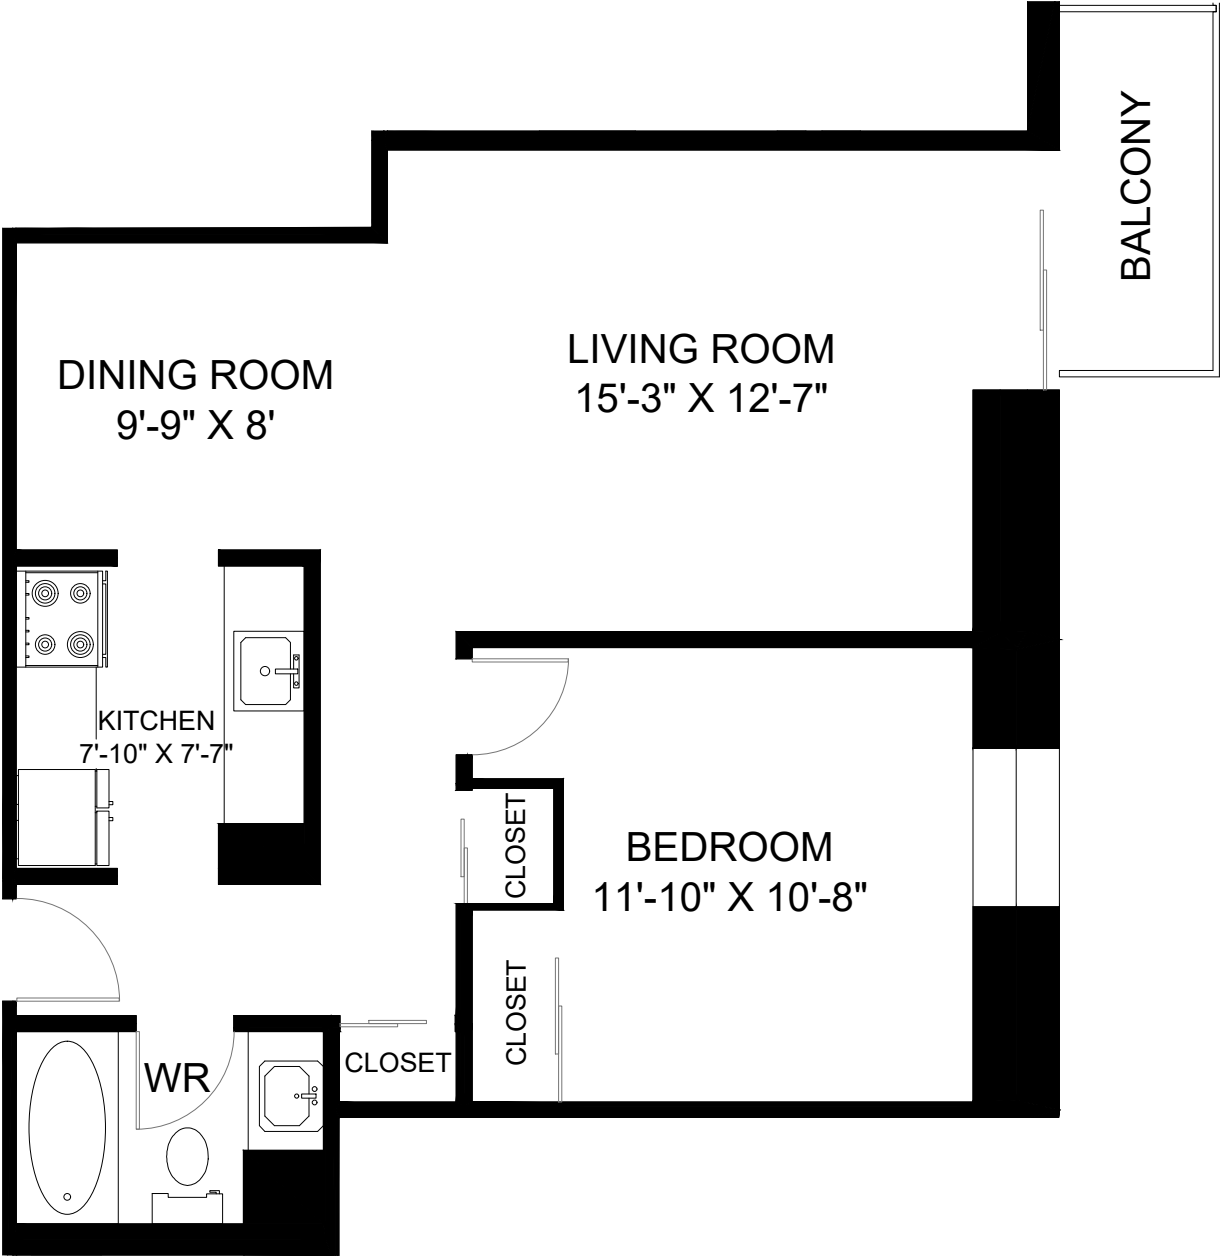

5770 SPRING GARDEN ROAD HALIFAX, NS

**LINE 01 - 1 BEDROOM
INTERIOR - 728 SQUARE FEET
BALCONY - 51 SQUARE FEET**

5770 SPRING GARDEN ROAD HALIFAX, NS

**LINE 02 - 1 BEDROOM
INTERIOR - 760 SQUARE FEET
BALCONY - 48 SQUARE FEET**

5770 SPRING GARDEN ROAD

HALIFAX, NS

LINE 03 - 1 BEDROOM
INTERIOR - 700 SQUARE FEET
BALCONY - 40 SQUARE FEET

5770 SPRING GARDEN ROAD

HALIFAX, NS

**LINE 04 - 2 BEDROOM
INTERIOR - 998 SQUARE FEET
BALCONY - 87 SQUARE FEET**

**5770 SPRING GARDEN ROAD
HALIFAX, NS**

**LINE 05 - BACHELOR
INTERIOR - 510 SQUARE FEET
BALCONY - 32 SQUARE FEET**

5770 SPRING GARDEN ROAD HALIFAX, NS

**LINE 06 - 1 BEDROOM
INTERIOR - 743 SQUARE FEET
BALCONY - 53 SQUARE FEET**

5770 SPRING GARDEN ROAD

HALIFAX, NS

**LINE 07 - 2 BEDROOM
INTERIOR - 1,005 SQUARE FEET
BALCONY - 87 SQUARE FEET**

5770 SPRING GARDEN ROAD

HALIFAX, NS

**LINE 08 - 1 BEDROOM
INTERIOR - 701 SQUARE FEET
BALCONY - 36 SQUARE FEET**