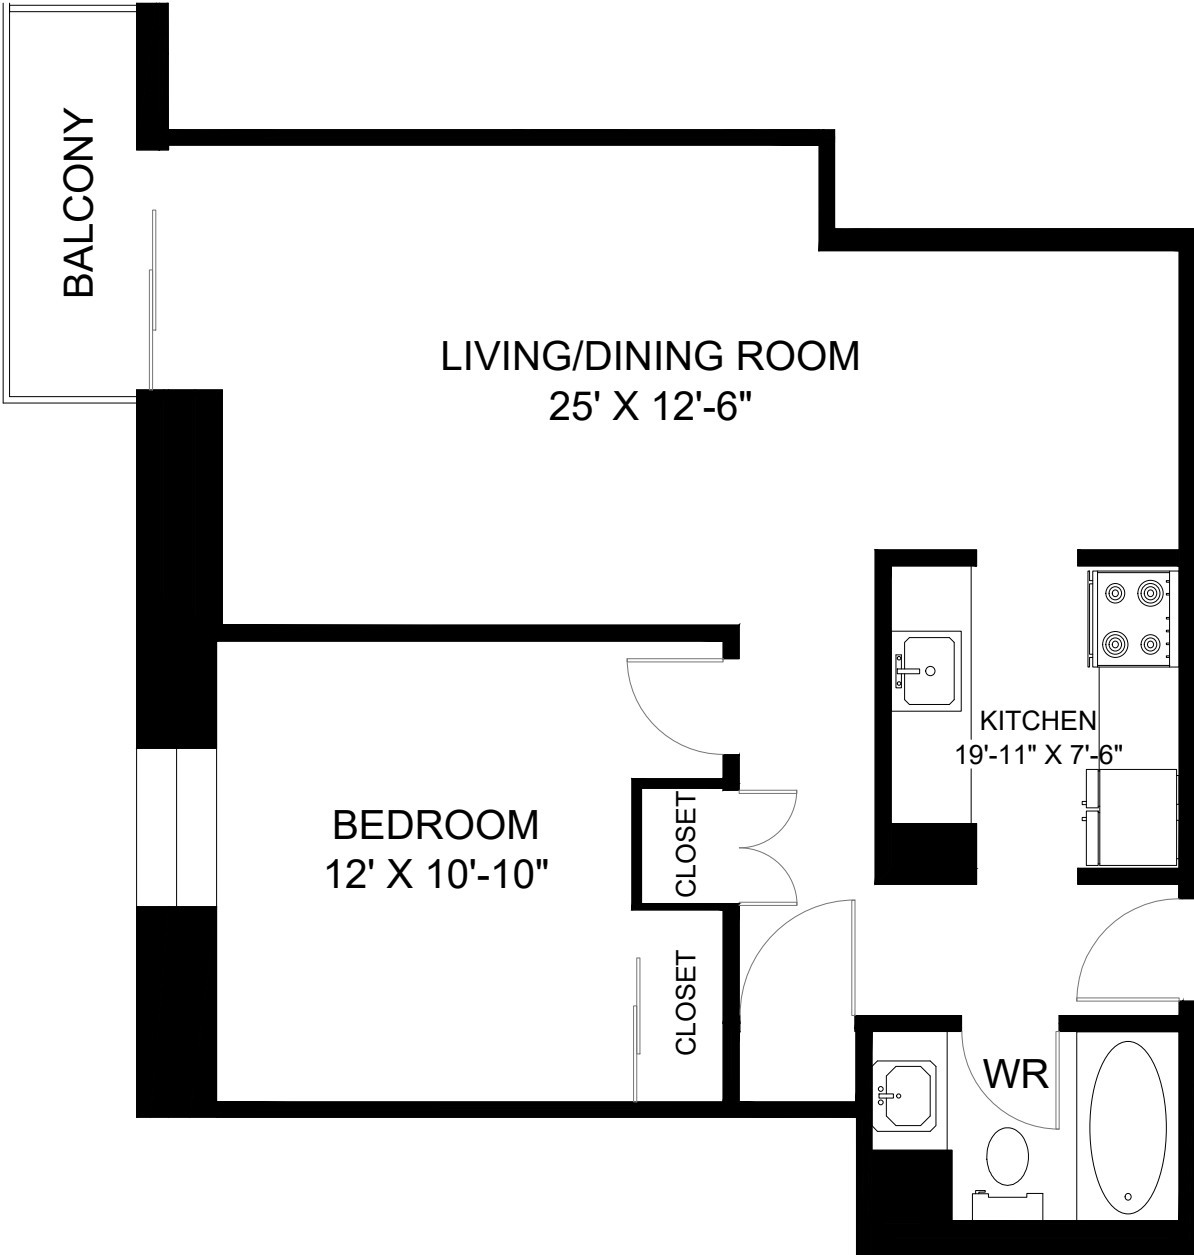

**5770 SPRING GARDEN ROAD
HALIFAX, NS**

**LINE 05 - BACHELOR
INTERIOR - 510 SQUARE FEET
BALCONY - 32 SQUARE FEET**

5770 SPRING GARDEN ROAD HALIFAX, NS

**LINE 06 - 1 BEDROOM
INTERIOR - 743 SQUARE FEET
BALCONY - 53 SQUARE FEET**

5770 SPRING GARDEN ROAD

HALIFAX, NS

**LINE 07 - 2 BEDROOM
INTERIOR - 1,005 SQUARE FEET
BALCONY - 87 SQUARE FEET**

5770 SPRING GARDEN ROAD

HALIFAX, NS

**LINE 08 - 1 BEDROOM
INTERIOR - 701 SQUARE FEET
BALCONY - 36 SQUARE FEET**

5770 SPRING GARDEN ROAD

HALIFAX, NS

**LINE 09 - 1 BEDROOM
INTERIOR - 759 SQUARE FEET
BALCONY - 40 SQUARE FEET**

**5770 SPRING GARDEN ROAD
HALIFAX, NS**

**LINE 10 - BACHELOR
INTERIOR - 491 SQUARE FEET
BALCONY - 36 SQUARE FEET**