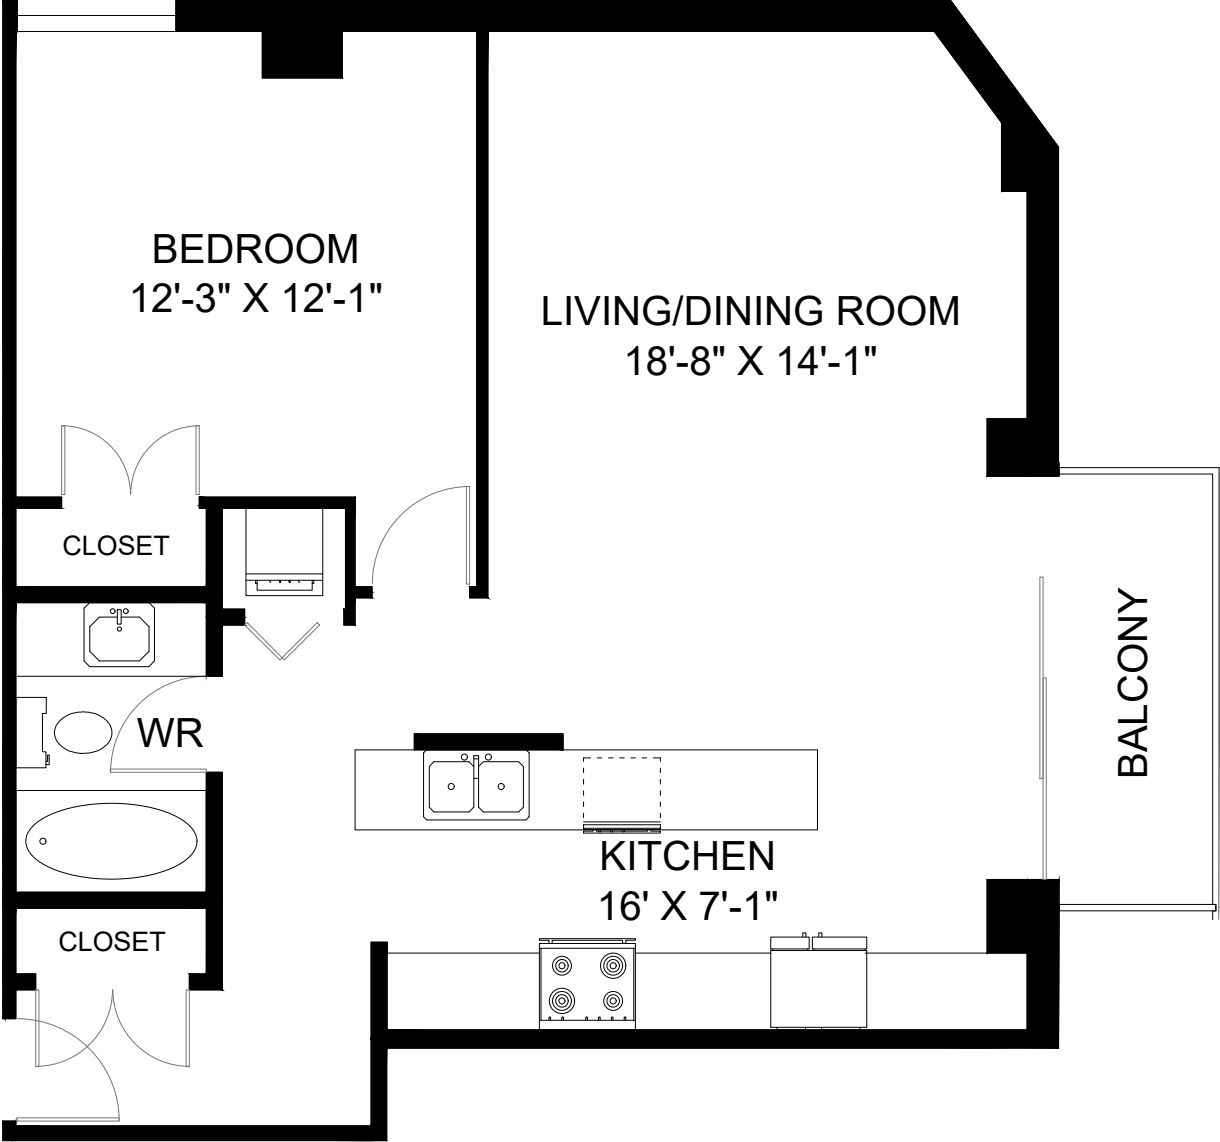

5770 SPRING GARDEN ROAD HALIFAX, NS

**LINE 01 - 1 BEDROOM
INTERIOR - 728 SQUARE FEET
BALCONY - 51 SQUARE FEET**

5770 SPRING GARDEN ROAD HALIFAX, NS

**LINE 02 - 1 BEDROOM
INTERIOR - 760 SQUARE FEET
BALCONY - 48 SQUARE FEET**

5770 SPRING GARDEN ROAD

HALIFAX, NS

LINE 03 - 1 BEDROOM
INTERIOR - 700 SQUARE FEET
BALCONY - 40 SQUARE FEET

5770 SPRING GARDEN ROAD

HALIFAX, NS

**LINE 04 - 2 BEDROOM
INTERIOR - 998 SQUARE FEET
BALCONY - 87 SQUARE FEET**

**5770 SPRING GARDEN ROAD
HALIFAX, NS**

**LINE 05 - BACHELOR
INTERIOR - 510 SQUARE FEET
BALCONY - 32 SQUARE FEET**

5770 SPRING GARDEN ROAD HALIFAX, NS

**LINE 06 - 1 BEDROOM
INTERIOR - 743 SQUARE FEET
BALCONY - 53 SQUARE FEET**