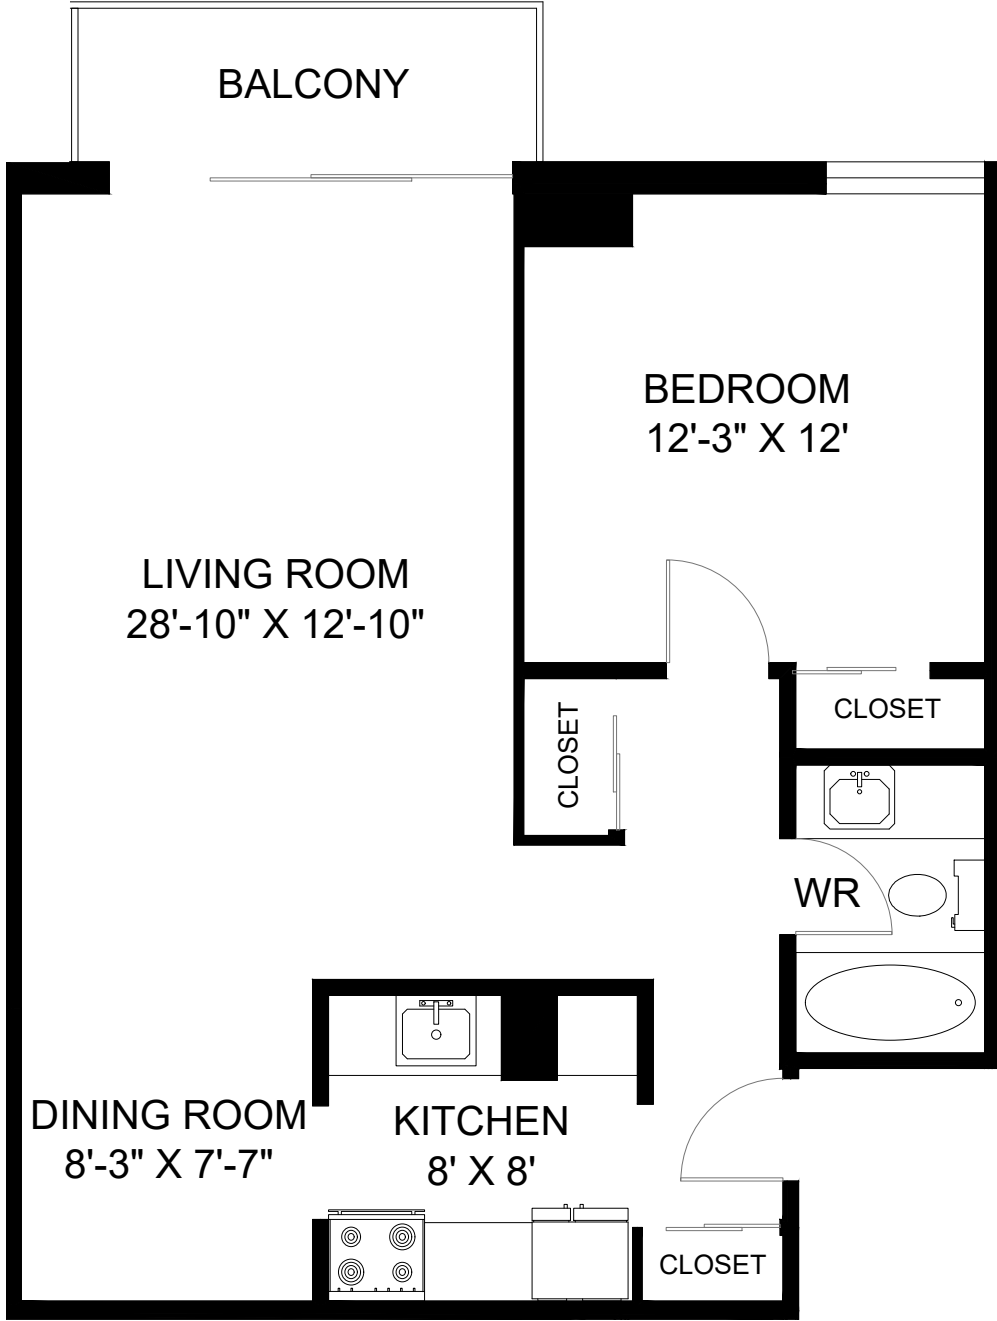

5770 SPRING GARDEN ROAD HALIFAX, NS

**LINE 01 - 1 BEDROOM
INTERIOR - 728 SQUARE FEET
BALCONY - 51 SQUARE FEET**

5770 SPRING GARDEN ROAD HALIFAX, NS

**LINE 02 - 1 BEDROOM
INTERIOR - 760 SQUARE FEET
BALCONY - 48 SQUARE FEET**

5770 SPRING GARDEN ROAD

HALIFAX, NS

LINE 03 - 1 BEDROOM
INTERIOR - 700 SQUARE FEET
BALCONY - 40 SQUARE FEET

5770 SPRING GARDEN ROAD

HALIFAX, NS

**LINE 04 - 2 BEDROOM
INTERIOR - 998 SQUARE FEET
BALCONY - 87 SQUARE FEET**

**5770 SPRING GARDEN ROAD
HALIFAX, NS**

**LINE 05 - BACHELOR
INTERIOR - 510 SQUARE FEET
BALCONY - 32 SQUARE FEET**

5770 SPRING GARDEN ROAD HALIFAX, NS

**LINE 06 - 1 BEDROOM
INTERIOR - 743 SQUARE FEET
BALCONY - 53 SQUARE FEET**