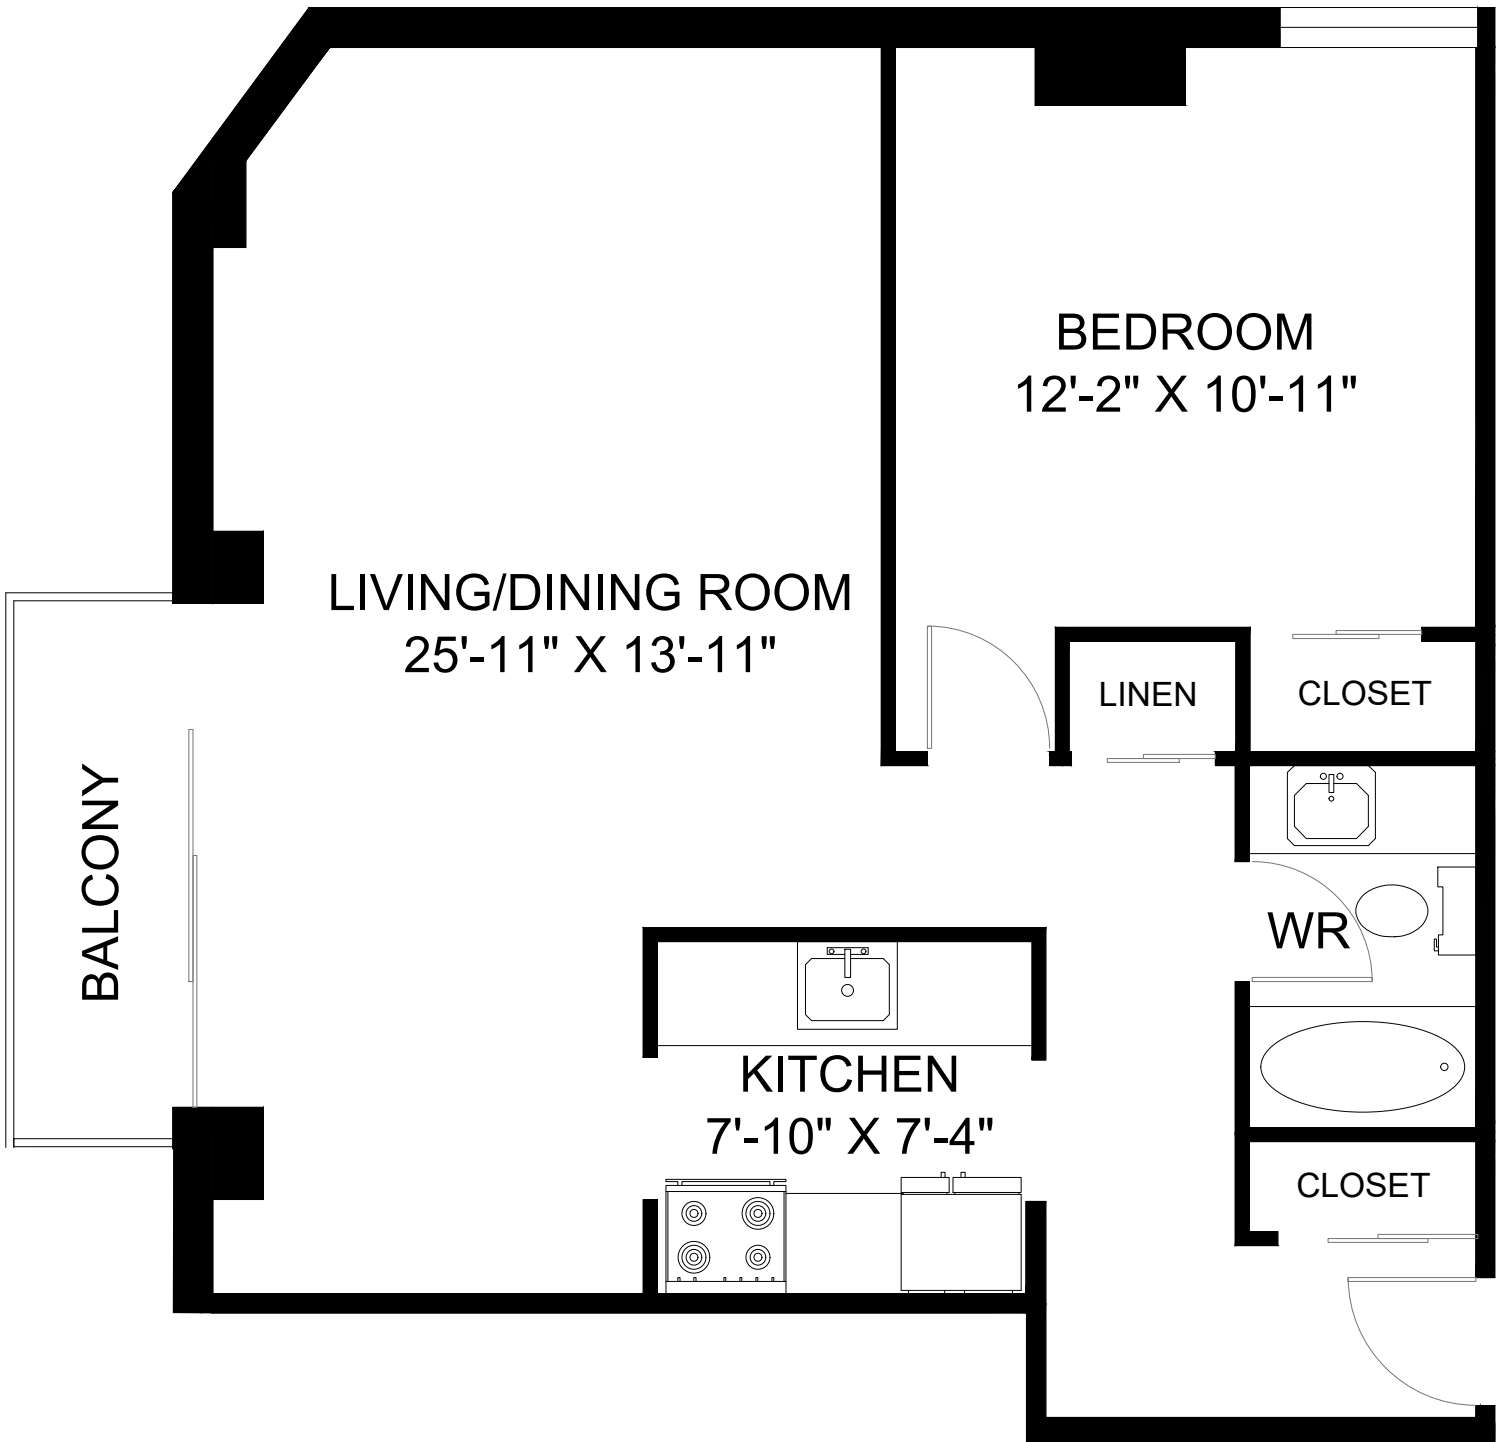

**5770 SPRING GARDEN ROAD
HALIFAX, NS**

**LINE 05 - BACHELOR
INTERIOR - 510 SQUARE FEET
BALCONY - 32 SQUARE FEET**

5770 SPRING GARDEN ROAD HALIFAX, NS

**LINE 06 - 1 BEDROOM
INTERIOR - 743 SQUARE FEET
BALCONY - 53 SQUARE FEET**

5770 SPRING GARDEN ROAD

HALIFAX, NS

**LINE 07 - 2 BEDROOM
INTERIOR - 1,005 SQUARE FEET
BALCONY - 87 SQUARE FEET**

5770 SPRING GARDEN ROAD

HALIFAX, NS

**LINE 08 - 1 BEDROOM
INTERIOR - 701 SQUARE FEET
BALCONY - 36 SQUARE FEET**

5770 SPRING GARDEN ROAD

HALIFAX, NS

**LINE 09 - 1 BEDROOM
INTERIOR - 759 SQUARE FEET
BALCONY - 40 SQUARE FEET**

**5770 SPRING GARDEN ROAD
HALIFAX, NS**

**LINE 10 - BACHELOR
INTERIOR - 491 SQUARE FEET
BALCONY - 36 SQUARE FEET**