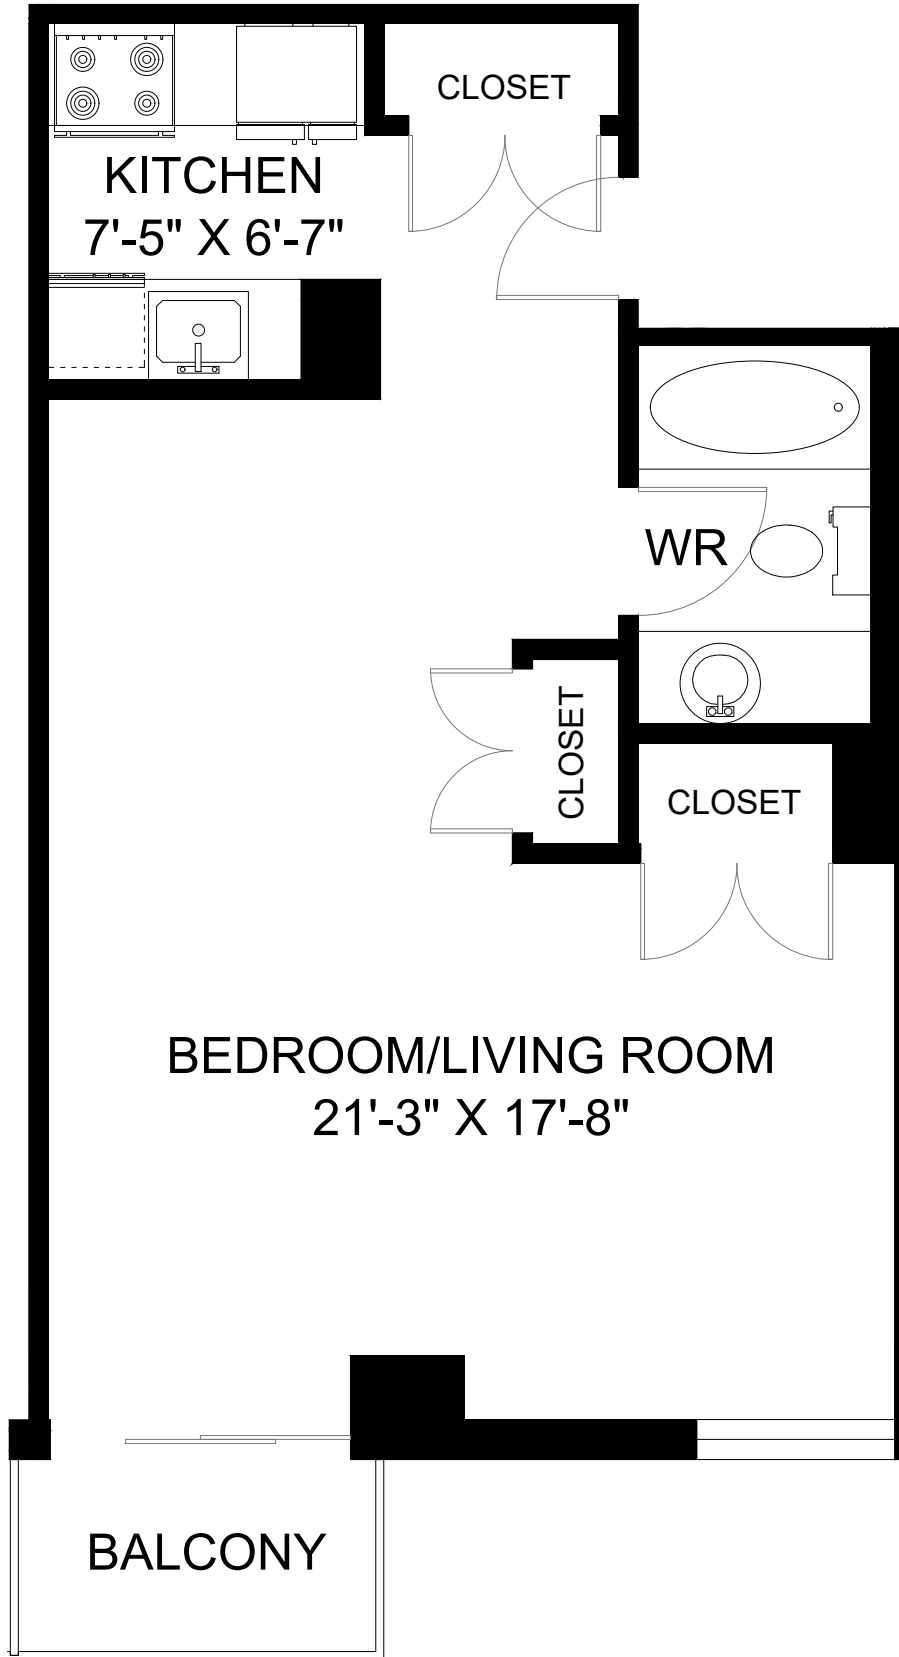

5770 SPRING GARDEN ROAD HALIFAX, NS

**LINE 01 - 1 BEDROOM
INTERIOR - 728 SQUARE FEET
BALCONY - 51 SQUARE FEET**

5770 SPRING GARDEN ROAD HALIFAX, NS

**LINE 02 - 1 BEDROOM
INTERIOR - 760 SQUARE FEET
BALCONY - 48 SQUARE FEET**

5770 SPRING GARDEN ROAD

HALIFAX, NS

LINE 03 - 1 BEDROOM
INTERIOR - 700 SQUARE FEET
BALCONY - 40 SQUARE FEET

5770 SPRING GARDEN ROAD

HALIFAX, NS

**LINE 04 - 2 BEDROOM
INTERIOR - 998 SQUARE FEET
BALCONY - 87 SQUARE FEET**

**5770 SPRING GARDEN ROAD
HALIFAX, NS**

**LINE 05 - BACHELOR
INTERIOR - 510 SQUARE FEET
BALCONY - 32 SQUARE FEET**

5770 SPRING GARDEN ROAD HALIFAX, NS

**LINE 06 - 1 BEDROOM
INTERIOR - 743 SQUARE FEET
BALCONY - 53 SQUARE FEET**

5770 SPRING GARDEN ROAD

HALIFAX, NS

**LINE 07 - 2 BEDROOM
INTERIOR - 1,005 SQUARE FEET
BALCONY - 87 SQUARE FEET**

5770 SPRING GARDEN ROAD

HALIFAX, NS

**LINE 08 - 1 BEDROOM
INTERIOR - 701 SQUARE FEET
BALCONY - 36 SQUARE FEET**