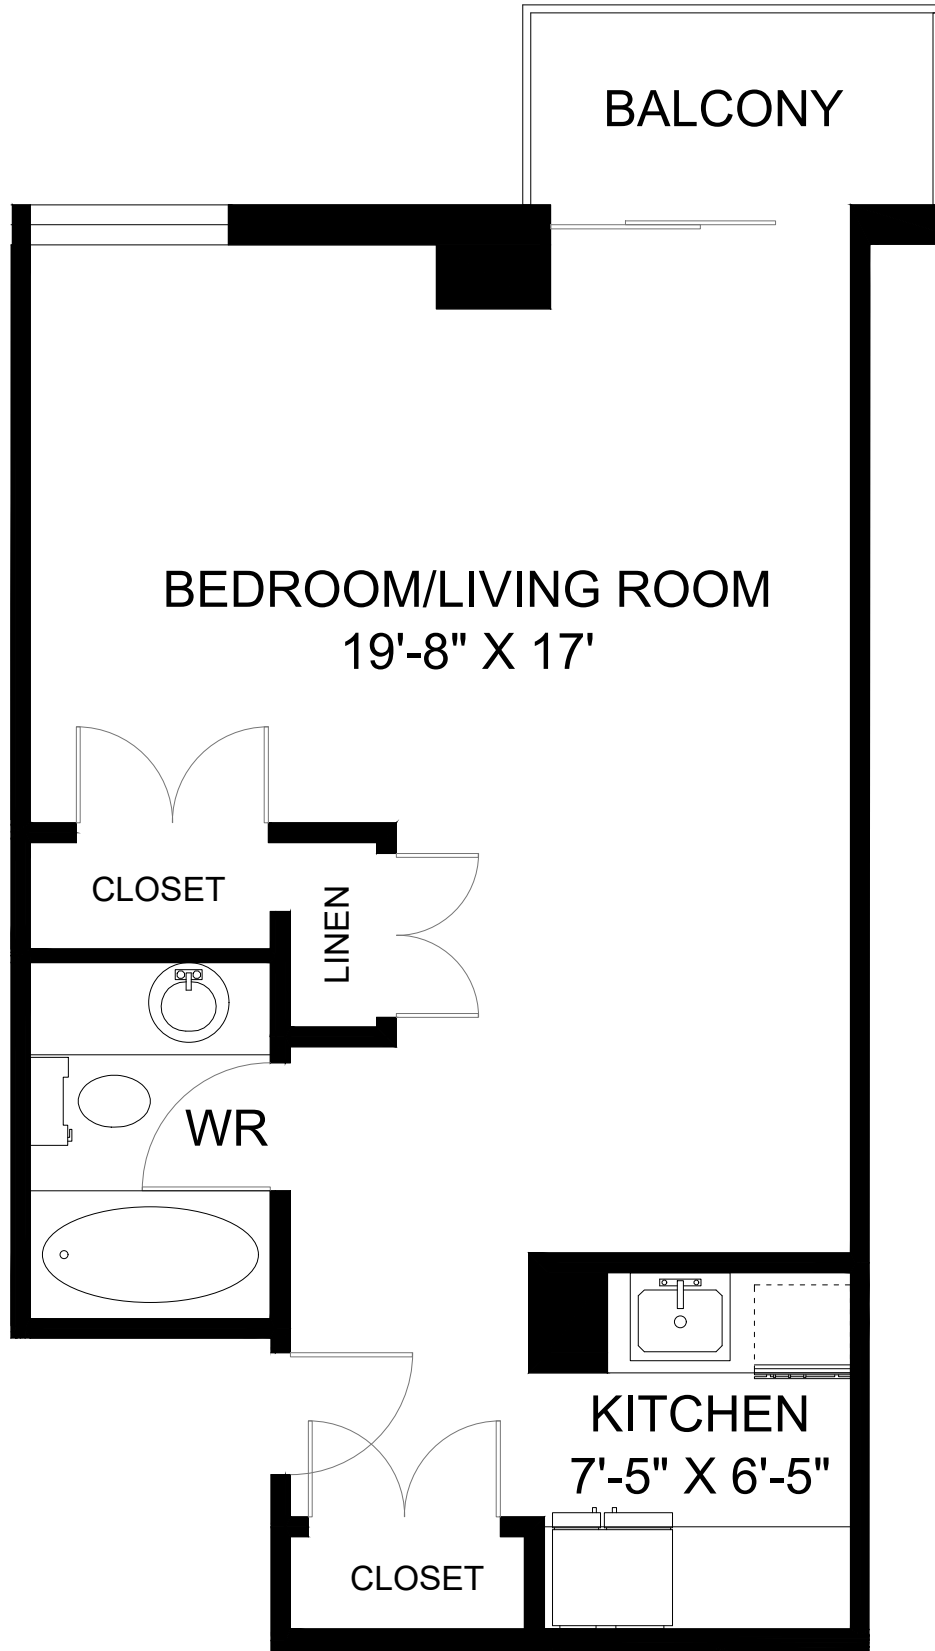

**5770 SPRING GARDEN ROAD  
HALIFAX, NS**

**BEDROOM/LIVING ROOM  
21'-3" X 17'-8"**

**BALCONY**

**LINE 05 - BACHELOR  
INTERIOR - 510 SQUARE FEET  
BALCONY - 32 SQUARE FEET**

**5770 SPRING GARDEN ROAD  
HALIFAX, NS**

**LINE 10 - BACHELOR  
INTERIOR - 491 SQUARE FEET  
BALCONY - 36 SQUARE FEET**