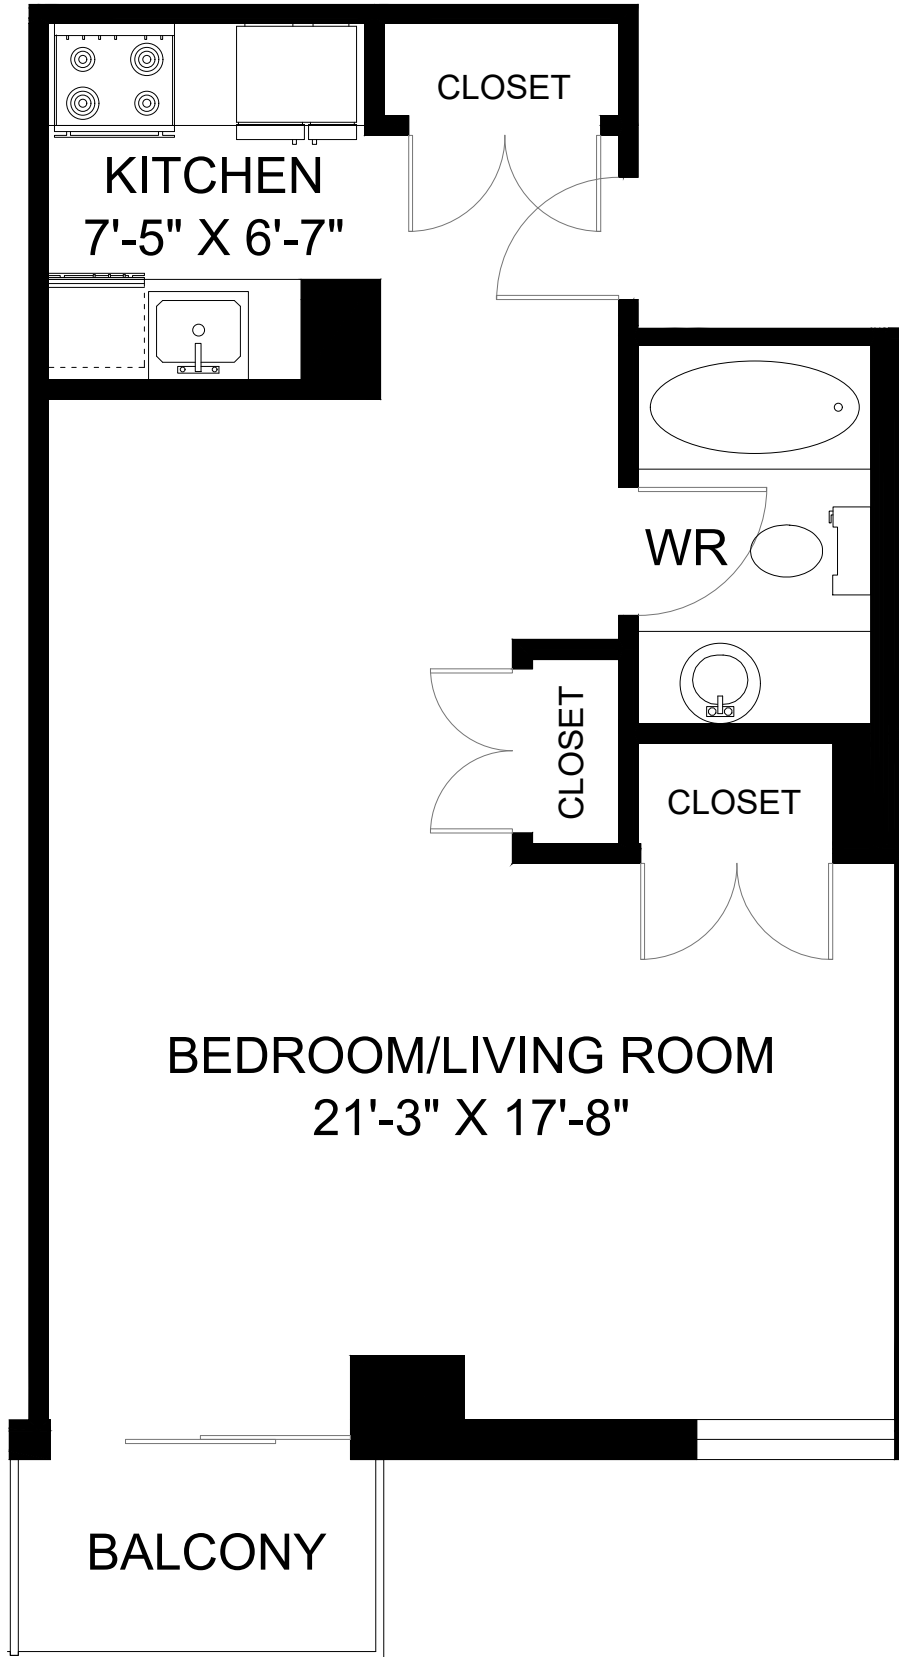

**5770 SPRING GARDEN ROAD  
HALIFAX, NS**

**BEDROOM/LIVING ROOM  
21'-3" X 17'-8"**

**BALCONY**

**LINE 05 - BACHELOR  
INTERIOR - 510 SQUARE FEET  
BALCONY - 32 SQUARE FEET**

**5770 SPRING GARDEN ROAD  
HALIFAX, NS**

**LINE 10 - BACHELOR  
INTERIOR - 491 SQUARE FEET  
BALCONY - 36 SQUARE FEET**