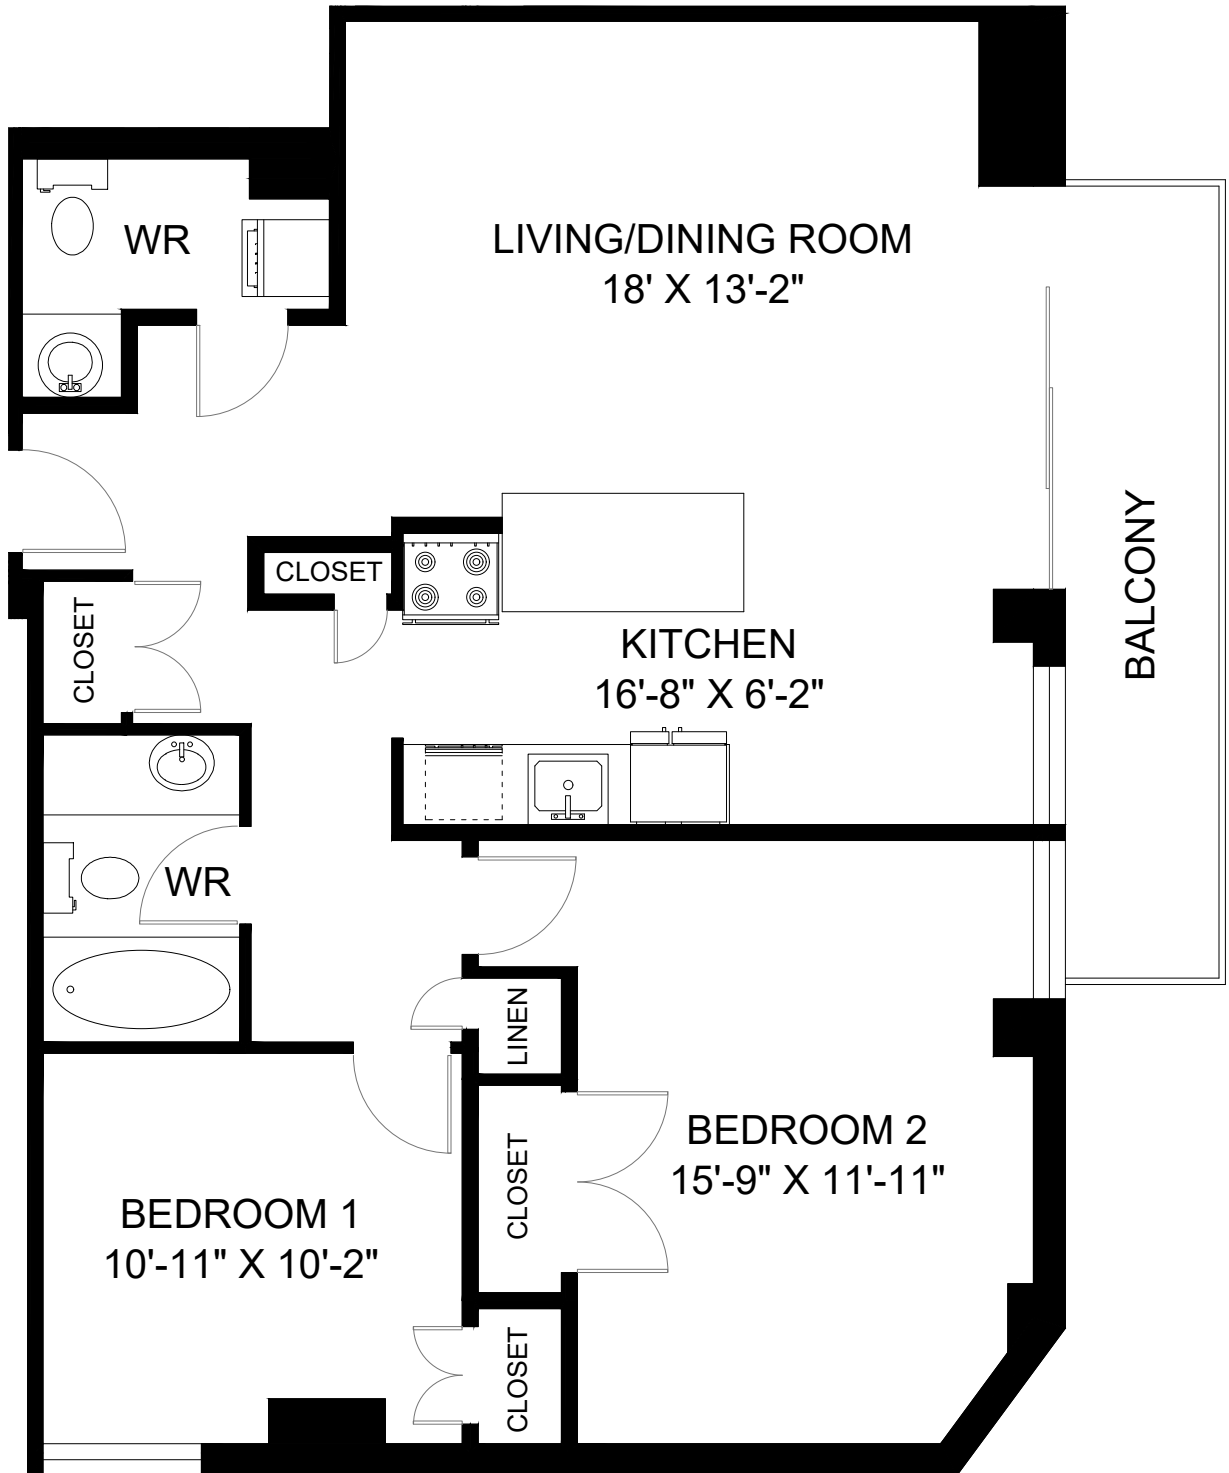

# 5770 SPRING GARDEN ROAD

HALIFAX, NS

**LINE 04 - 2 BEDROOM  
INTERIOR - 998 SQUARE FEET  
BALCONY - 87 SQUARE FEET**

# 5770 SPRING GARDEN ROAD

HALIFAX, NS

**LINE 07 - 2 BEDROOM**  
**INTERIOR - 1,005 SQUARE FEET**  
**BALCONY - 87 SQUARE FEET**