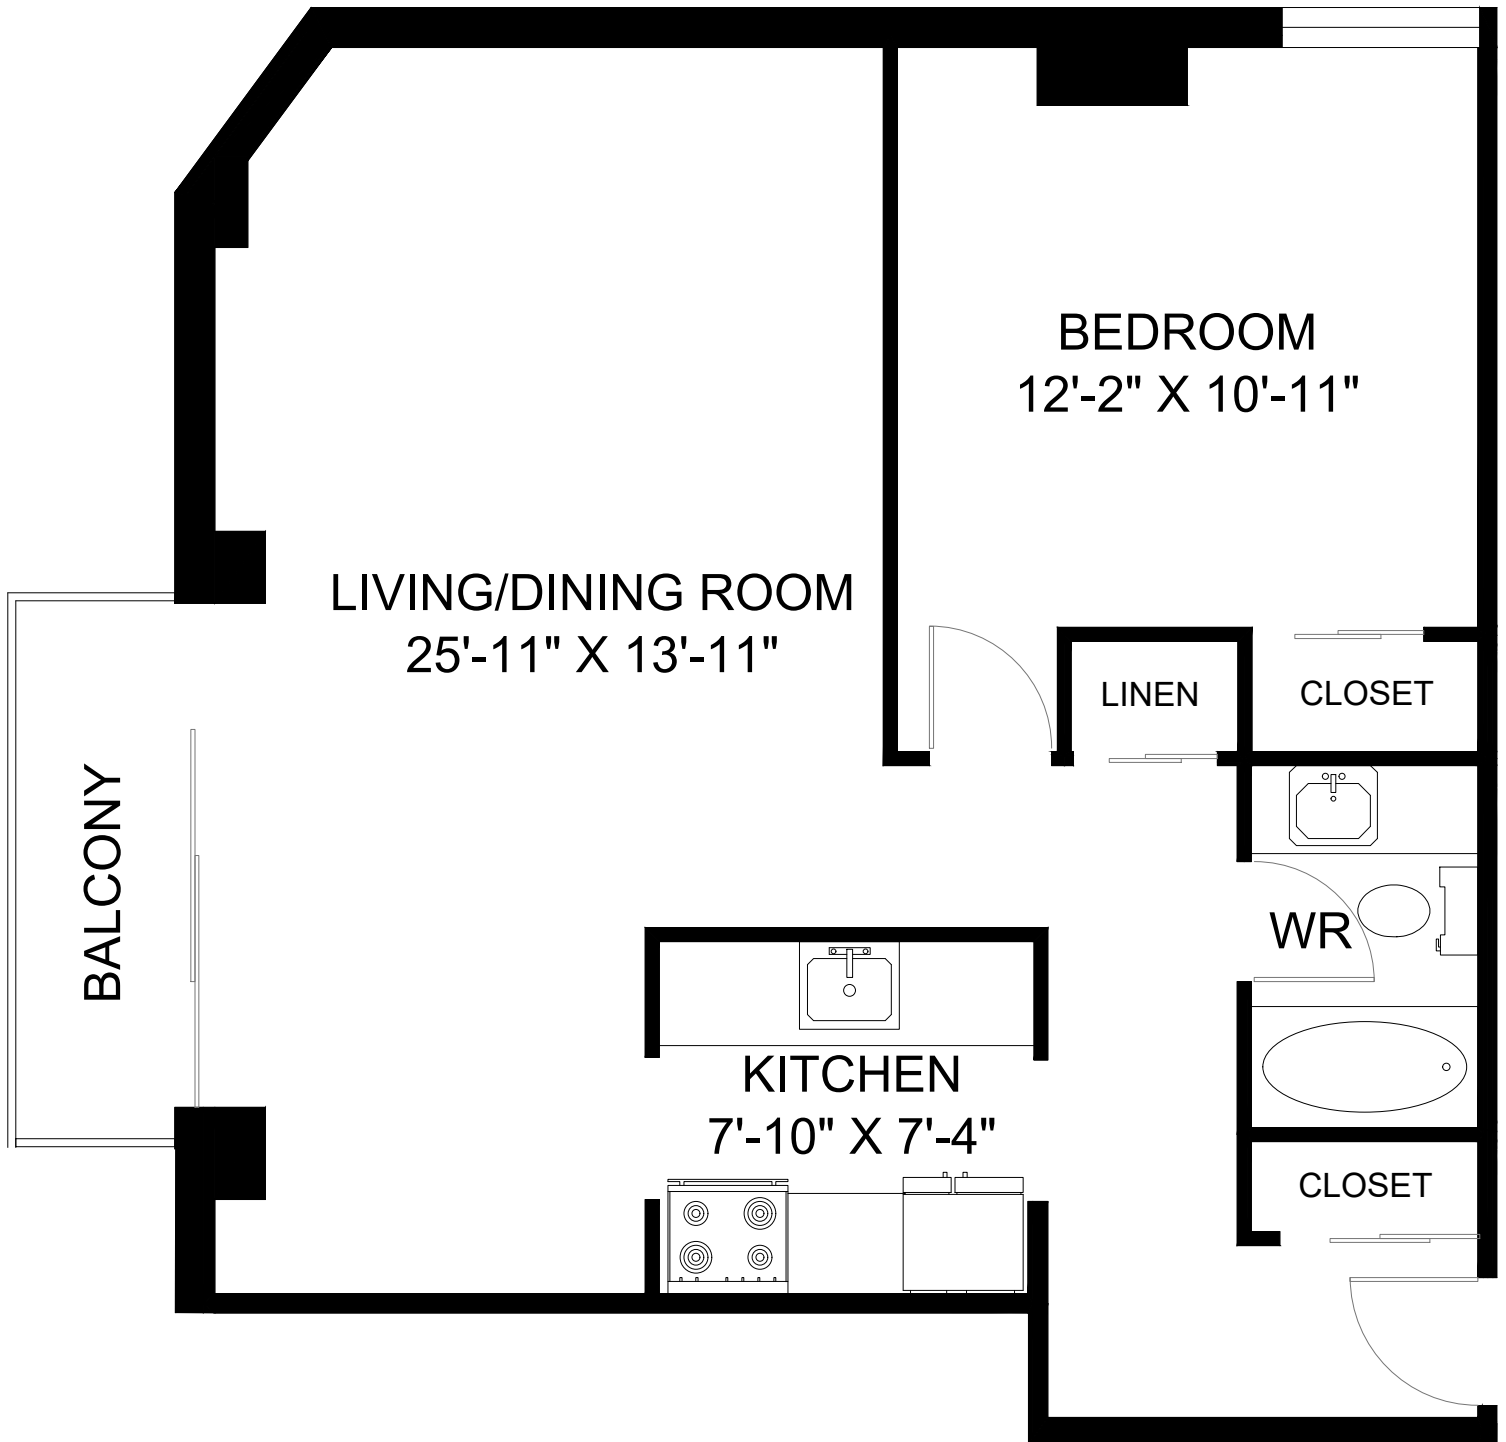

# 5770 SPRING GARDEN ROAD HALIFAX, NS

**LINE 06 - 1 BEDROOM  
INTERIOR - 743 SQUARE FEET  
BALCONY - 53 SQUARE FEET**

SEPTEMBER 2019

FOR ILLUSTRATIVE PURPOSES ONLY.  
ALL MEASUREMENTS SHOULD BE CONSIDERED APPROXIMATE.  
© 2019 PLANIT MEASURING®

# 5770 SPRING GARDEN ROAD

HALIFAX, NS

**LINE 08 - 1 BEDROOM**  
**INTERIOR - 701 SQUARE FEET**  
**BALCONY - 36 SQUARE FEET**

# 5770 SPRING GARDEN ROAD

HALIFAX, NS

**LINE 09 - 1 BEDROOM**  
**INTERIOR - 759 SQUARE FEET**  
**BALCONY - 40 SQUARE FEET**