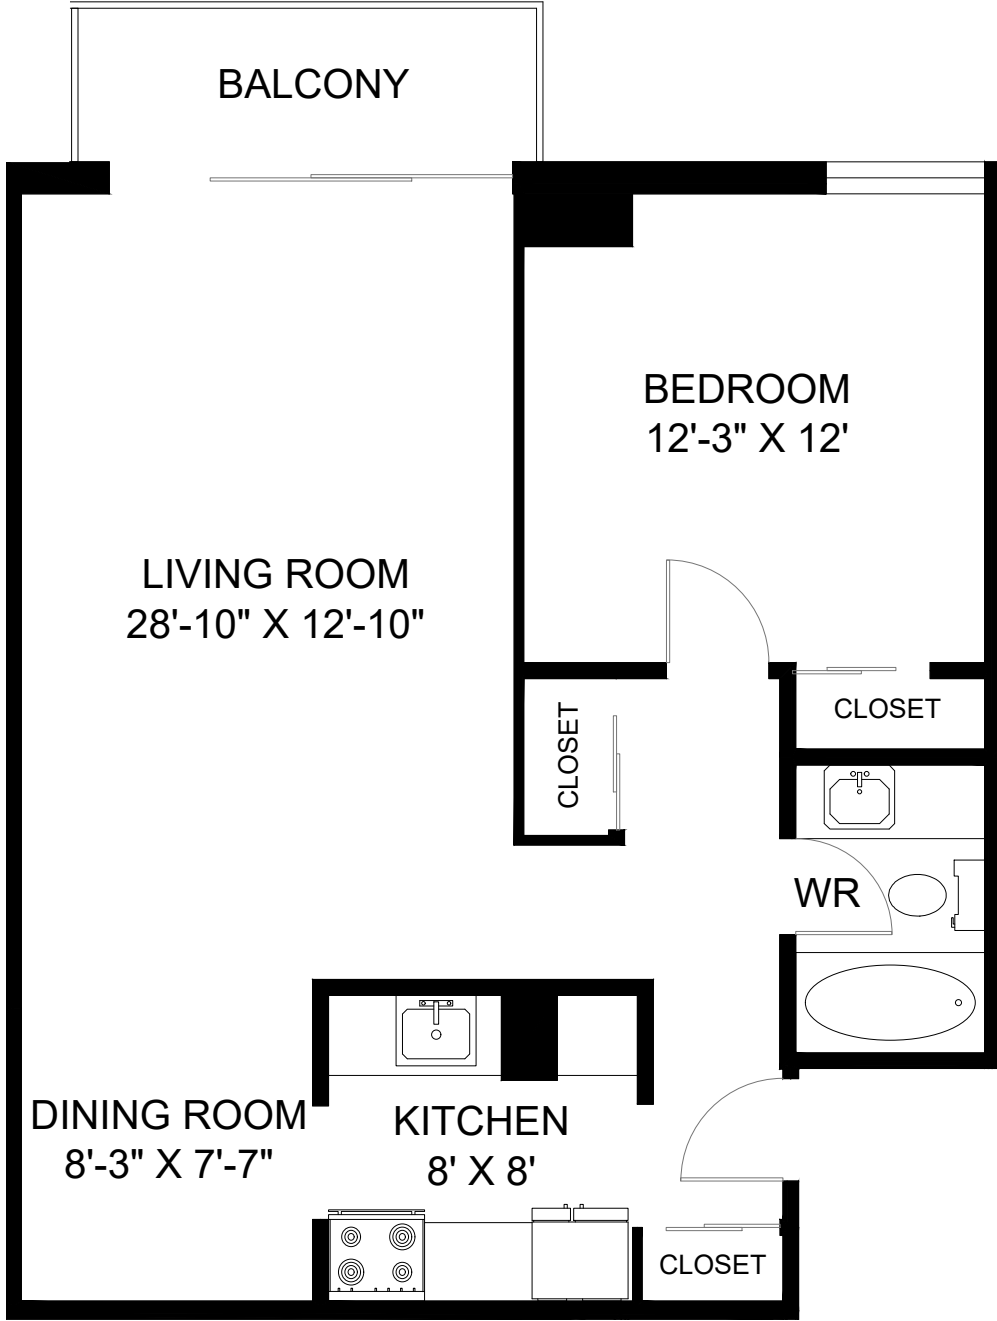

# 5770 SPRING GARDEN ROAD HALIFAX, NS

**LINE 01 - 1 BEDROOM  
INTERIOR - 728 SQUARE FEET  
BALCONY - 51 SQUARE FEET**

# 5770 SPRING GARDEN ROAD HALIFAX, NS

**LINE 02 - 1 BEDROOM  
INTERIOR - 760 SQUARE FEET  
BALCONY - 48 SQUARE FEET**

# 5770 SPRING GARDEN ROAD

HALIFAX, NS

**LINE 03 - 1 BEDROOM**  
**INTERIOR - 700 SQUARE FEET**  
**BALCONY - 40 SQUARE FEET**

# 5770 SPRING GARDEN ROAD HALIFAX, NS

**LINE 06 - 1 BEDROOM  
INTERIOR - 743 SQUARE FEET  
BALCONY - 53 SQUARE FEET**

SEPTEMBER 2019

FOR ILLUSTRATIVE PURPOSES ONLY.  
ALL MEASUREMENTS SHOULD BE CONSIDERED APPROXIMATE.  
© 2019 PLANIT MEASURING®