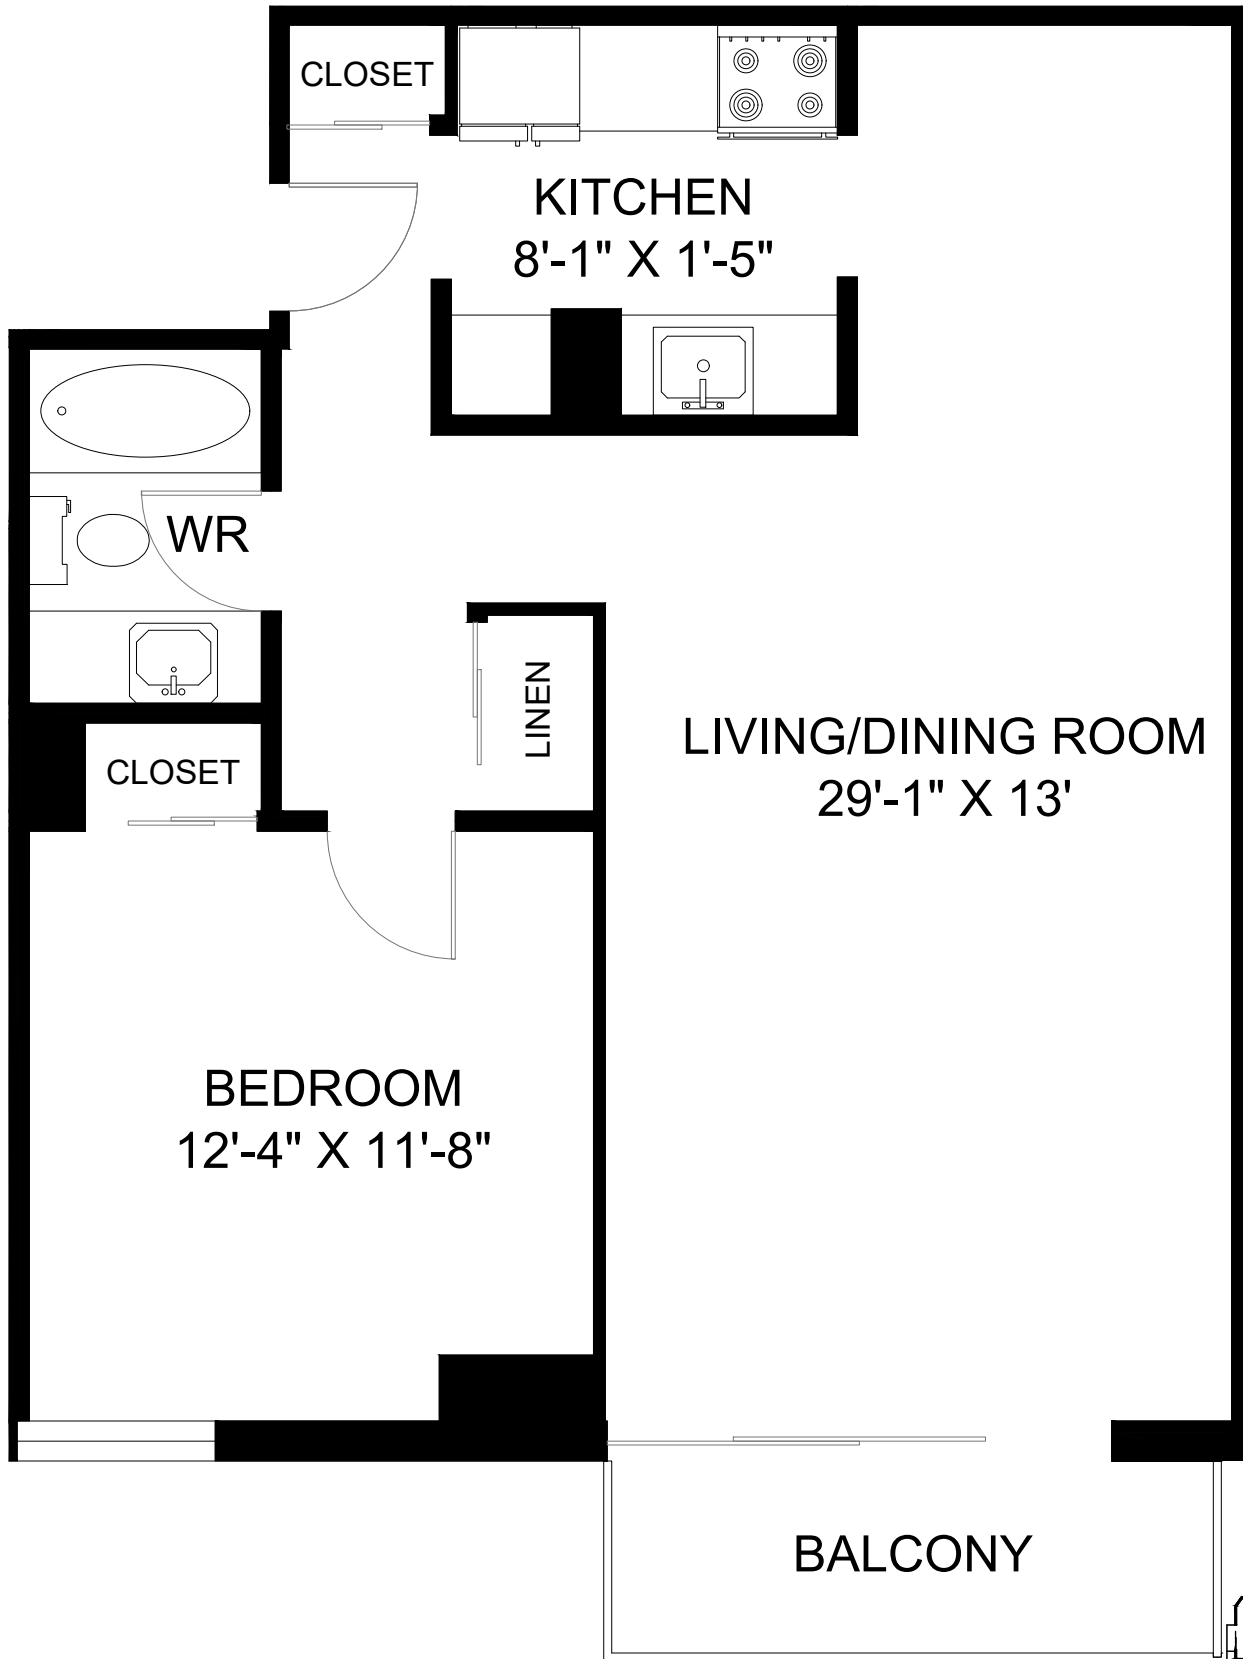

# 5770 SPRING GARDEN ROAD HALIFAX, NS

**LINE 02 - 1 BEDROOM  
INTERIOR - 760 SQUARE FEET  
BALCONY - 48 SQUARE FEET**

# 5770 SPRING GARDEN ROAD

HALIFAX, NS

**LINE 03 - 1 BEDROOM**  
**INTERIOR - 700 SQUARE FEET**  
**BALCONY - 40 SQUARE FEET**

# 5770 SPRING GARDEN ROAD HALIFAX, NS

**LINE 06 - 1 BEDROOM  
INTERIOR - 743 SQUARE FEET  
BALCONY - 53 SQUARE FEET**

SEPTEMBER 2019

FOR ILLUSTRATIVE PURPOSES ONLY.  
ALL MEASUREMENTS SHOULD BE CONSIDERED APPROXIMATE.  
© 2019 PLANIT MEASURING®

# 5770 SPRING GARDEN ROAD

HALIFAX, NS

**LINE 08 - 1 BEDROOM**  
**INTERIOR - 701 SQUARE FEET**  
**BALCONY - 36 SQUARE FEET**