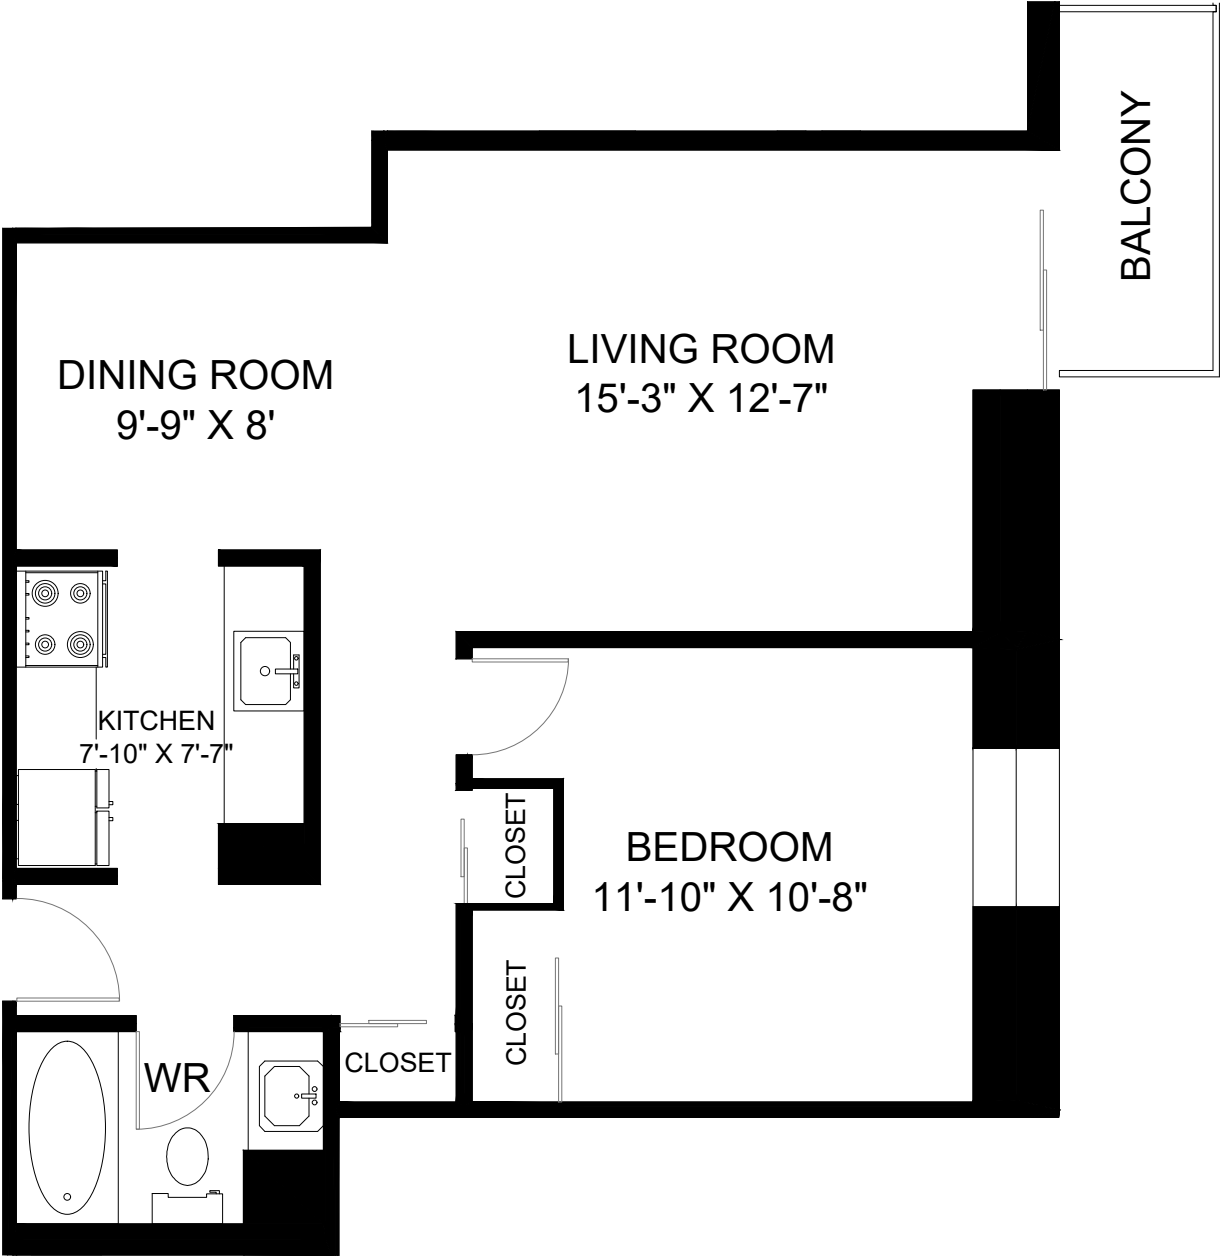

# 5770 SPRING GARDEN ROAD HALIFAX, NS

**LINE 01 - 1 BEDROOM  
INTERIOR - 728 SQUARE FEET  
BALCONY - 51 SQUARE FEET**

# 5770 SPRING GARDEN ROAD HALIFAX, NS

**LINE 02 - 1 BEDROOM  
INTERIOR - 760 SQUARE FEET  
BALCONY - 48 SQUARE FEET**

# 5770 SPRING GARDEN ROAD

HALIFAX, NS

**LINE 03 - 1 BEDROOM**  
**INTERIOR - 700 SQUARE FEET**  
**BALCONY - 40 SQUARE FEET**

# 5770 SPRING GARDEN ROAD HALIFAX, NS

**LINE 06 - 1 BEDROOM  
INTERIOR - 743 SQUARE FEET  
BALCONY - 53 SQUARE FEET**

SEPTEMBER 2019

FOR ILLUSTRATIVE PURPOSES ONLY.  
ALL MEASUREMENTS SHOULD BE CONSIDERED APPROXIMATE.  
© 2019 PLANIT MEASURING®