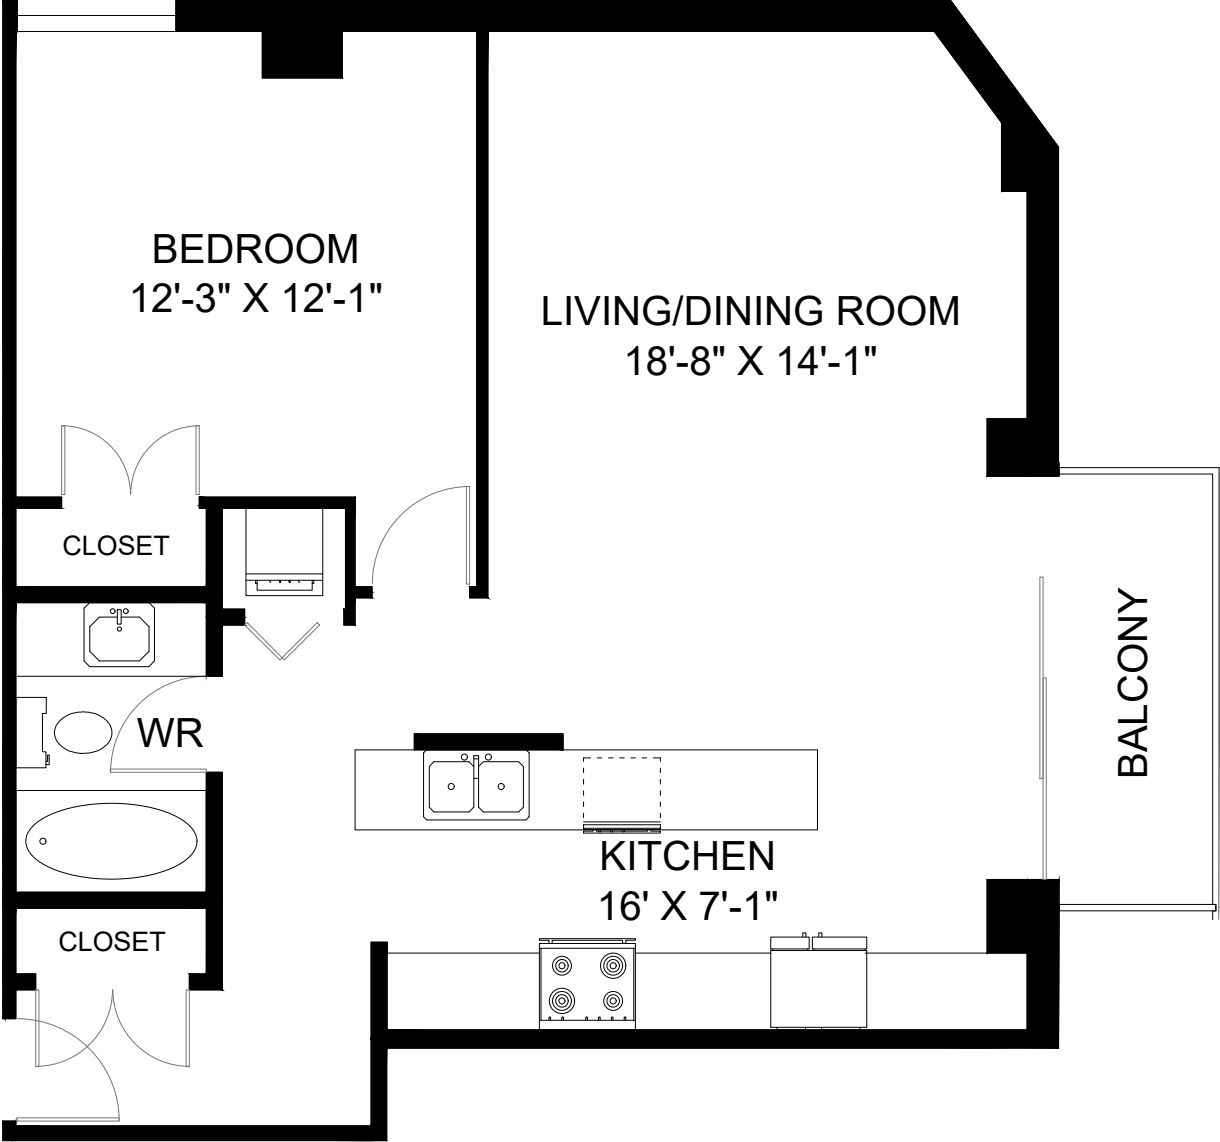

# 5770 SPRING GARDEN ROAD HALIFAX, NS

**LINE 01 - 1 BEDROOM  
INTERIOR - 728 SQUARE FEET  
BALCONY - 51 SQUARE FEET**

# 5770 SPRING GARDEN ROAD HALIFAX, NS

**LINE 02 - 1 BEDROOM  
INTERIOR - 760 SQUARE FEET  
BALCONY - 48 SQUARE FEET**

# 5770 SPRING GARDEN ROAD

HALIFAX, NS

**LINE 03 - 1 BEDROOM**  
**INTERIOR - 700 SQUARE FEET**  
**BALCONY - 40 SQUARE FEET**

# 5770 SPRING GARDEN ROAD HALIFAX, NS

**LINE 06 - 1 BEDROOM  
INTERIOR - 743 SQUARE FEET  
BALCONY - 53 SQUARE FEET**

SEPTEMBER 2019

FOR ILLUSTRATIVE PURPOSES ONLY.  
ALL MEASUREMENTS SHOULD BE CONSIDERED APPROXIMATE.  
© 2019 PLANIT MEASURING®