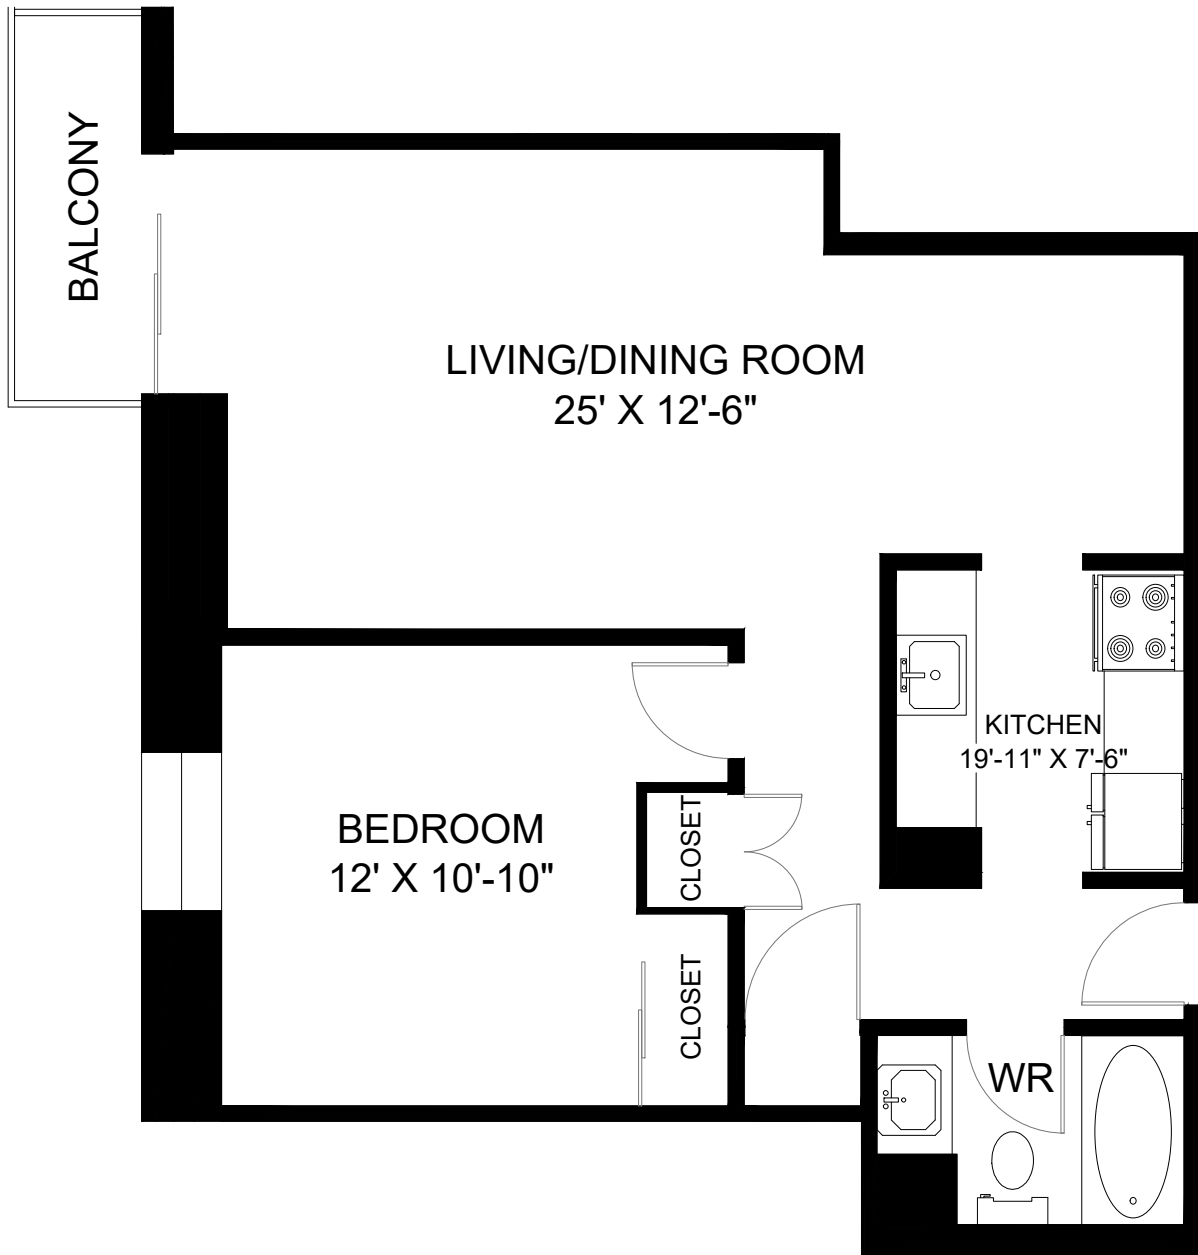

# 5770 SPRING GARDEN ROAD HALIFAX, NS

**LINE 06 - 1 BEDROOM  
INTERIOR - 743 SQUARE FEET  
BALCONY - 53 SQUARE FEET**

SEPTEMBER 2019

FOR ILLUSTRATIVE PURPOSES ONLY.  
ALL MEASUREMENTS SHOULD BE CONSIDERED APPROXIMATE.  
© 2019 PLANIT MEASURING®

# 5770 SPRING GARDEN ROAD

HALIFAX, NS

**LINE 08 - 1 BEDROOM**  
**INTERIOR - 701 SQUARE FEET**  
**BALCONY - 36 SQUARE FEET**