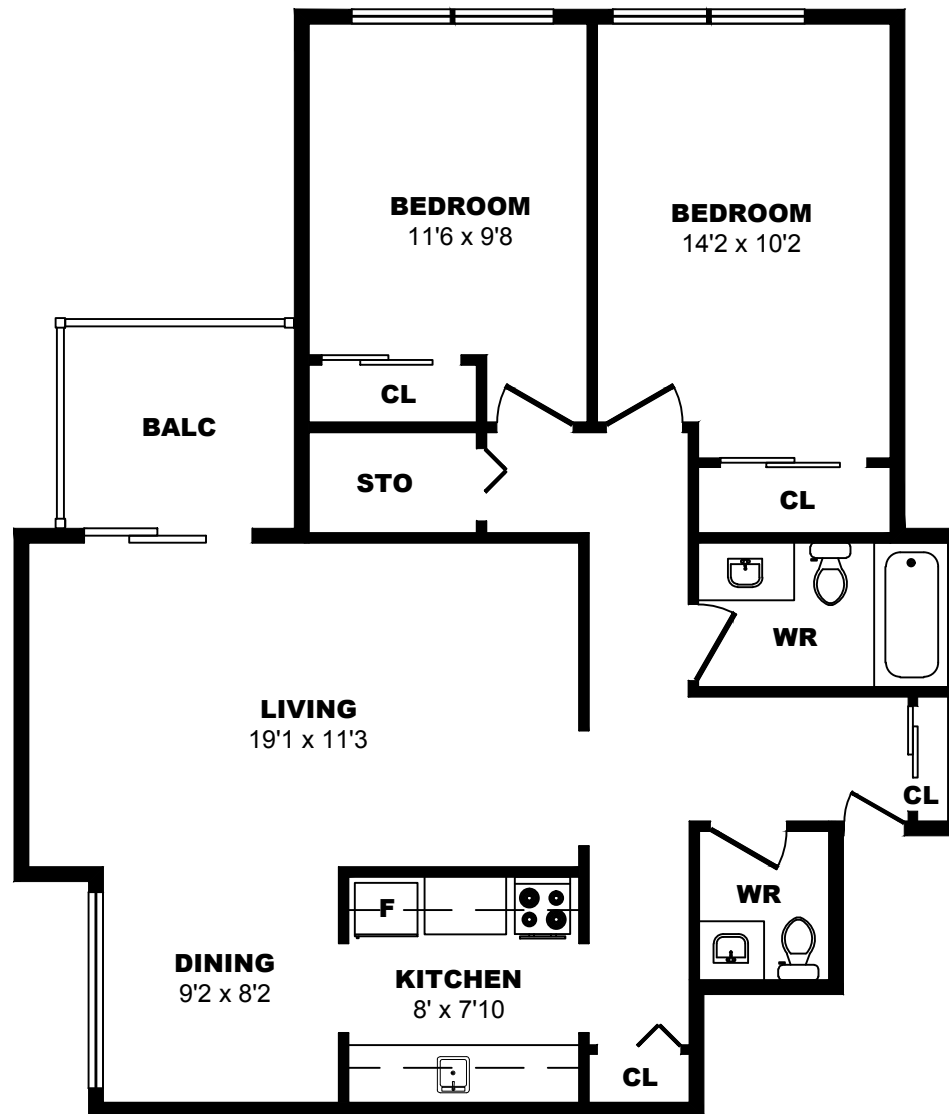

2074 Robie St, Halifax - 2 Bdrm A, 990sf

All dimensions are approximate. Sizes and specifications are subject to change without notice E. & O. E.
 All illustrations are artist's concept. Actual usable floor space may vary slightly from stated floor area.

2074 Robie St, Halifax - 2 Bdrm C, 979sf

All dimensions are approximate. Sizes and specifications are subject to change without notice E. & O. E.
All illustrations are artist's concept. Actual usable floor space may vary slightly from stated floor area.

2074 Robie St, Halifax - 2 Bdrm B, 900sf

All dimensions are approximate. Sizes and specifications are subject to change without notice E. & O. E. All illustrations are artist's concept. Actual usable floor space may vary slightly from stated floor area.