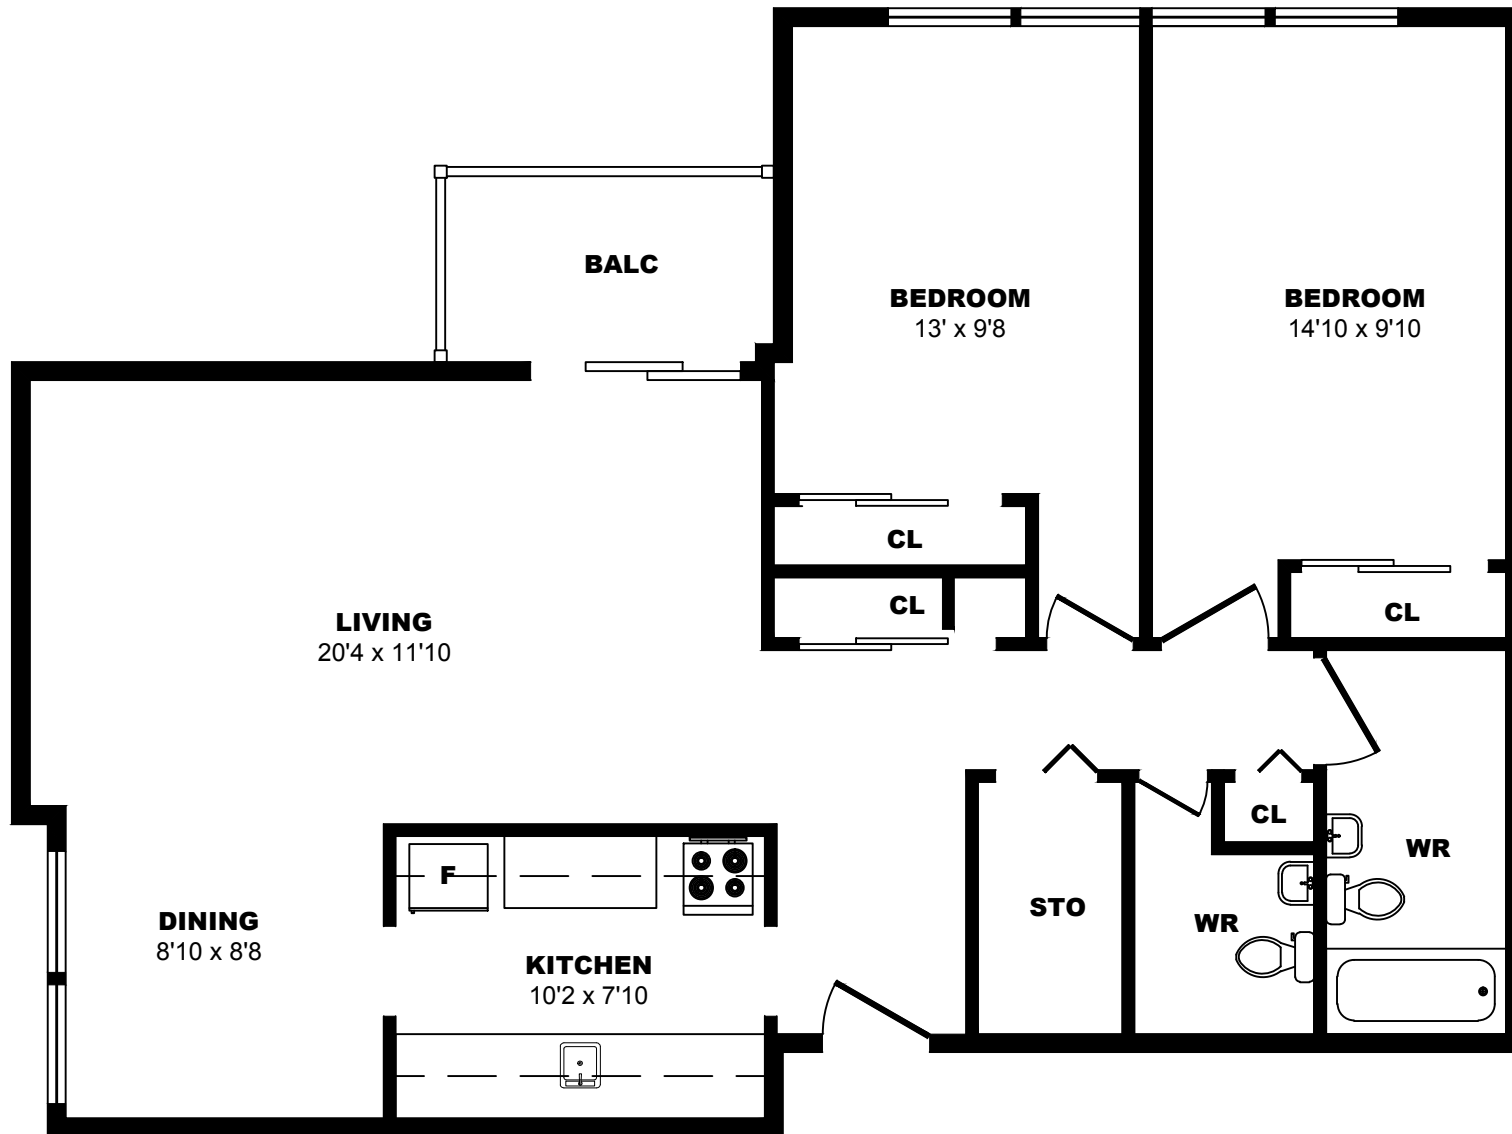

2074 Robie St, Halifax - 2 Bdrm A, 990sf

All dimensions are approximate. Sizes and specifications are subject to change without notice E. & O. E.
 All illustrations are artist's concept. Actual usable floor space may vary slightly from stated floor area.

2074 Robie St, Halifax - 2 Bdrm C, 979sf

All dimensions are approximate. Sizes and specifications are subject to change without notice E. & O. E.
All illustrations are artist's concept. Actual usable floor space may vary slightly from stated floor area.

2074 Robie St, Halifax - 2 Bdrm B, 900sf

All dimensions are approximate. Sizes and specifications are subject to change without notice E. & O. E. All illustrations are artist's concept. Actual usable floor space may vary slightly from stated floor area.