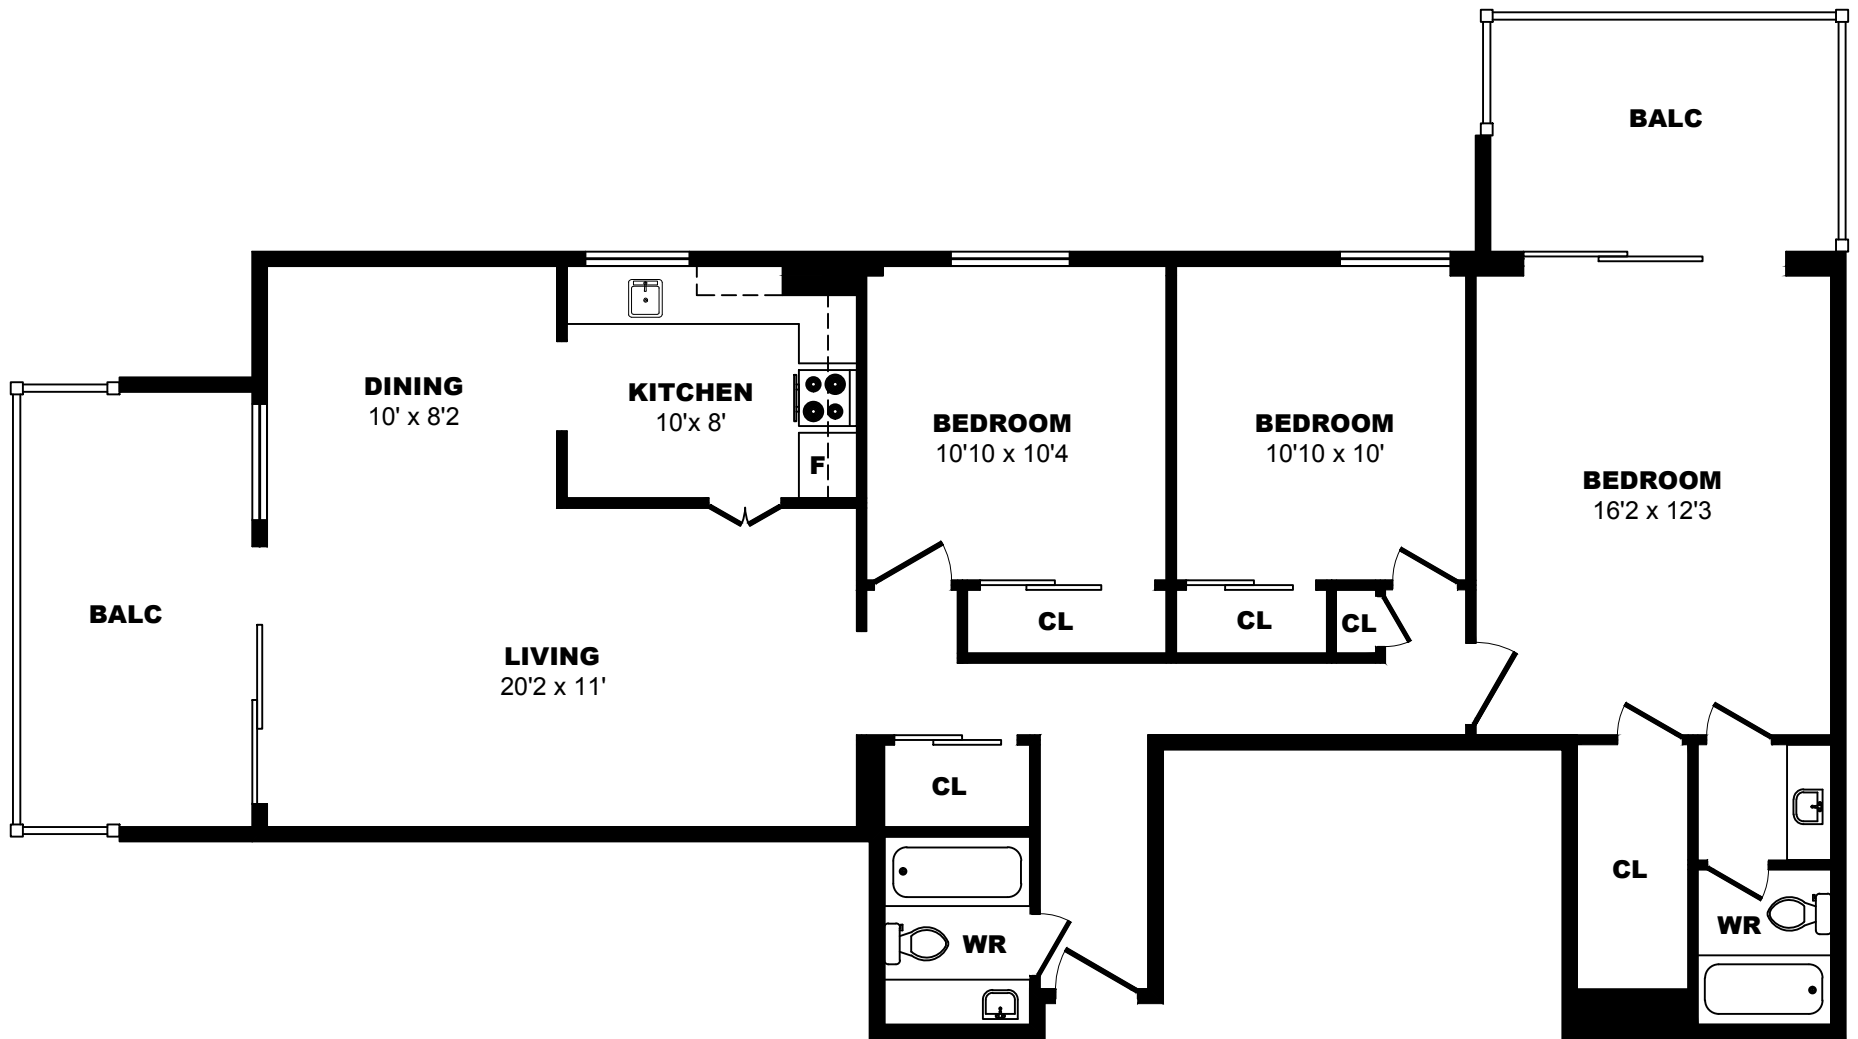

## 321 Ave Lanthier, Montreal - 2 Bdrm B, 830sf

All dimensions are approximate. Sizes and specifications are subject to change without notice E. & O. E.  
All illustrations are artist's concept. Actual usable floor space may vary slightly from stated floor area.

## 321 Ave Lanthier, Montreal - 2 Bdrm C, 860sf

All dimensions are approximate. Sizes and specifications are subject to change without notice E. & O. E.  
All illustrations are artist's concept. Actual usable floor space may vary slightly from stated floor area.

## 321 Ave Lanthier, Montreal - 2 Bdrm D, 1000sf

All dimensions are approximate. Sizes and specifications are subject to change without notice E. & O. E.  
All illustrations are artist's concept. Actual usable floor space may vary slightly from stated floor area.

## 321 Ave Lanthier, Montreal - 3 Bdrm A, 1200sf

All dimensions are approximate. Sizes and specifications are subject to change without notice E. & O. E.  
 All illustrations are artist's concept. Actual usable floor space may vary slightly from stated floor area.