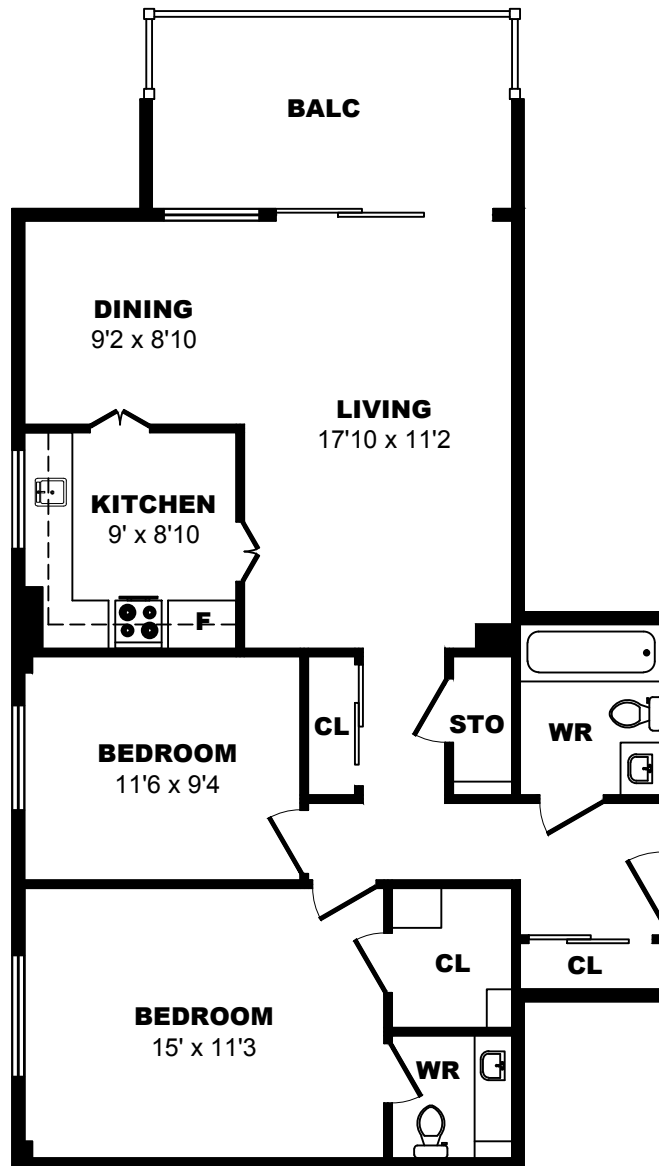

## 321 Ave Lanthier, Montreal - 2 Bdrm A, 820sf

All dimensions are approximate. Sizes and specifications are subject to change without notice E. & O. E.  
 All illustrations are artist's concept. Actual usable floor space may vary slightly from stated floor area.

## 321 Ave Lanthier, Montreal - 2 Bdrm B, 830sf

All dimensions are approximate. Sizes and specifications are subject to change without notice E. & O. E.  
All illustrations are artist's concept. Actual usable floor space may vary slightly from stated floor area.

## 321 Ave Lanthier, Montreal - 2 Bdrm C, 860sf

All dimensions are approximate. Sizes and specifications are subject to change without notice E. & O. E.  
All illustrations are artist's concept. Actual usable floor space may vary slightly from stated floor area.

## 321 Ave Lanthier, Montreal - 2 Bdrm D, 1000sf

All dimensions are approximate. Sizes and specifications are subject to change without notice E. & O. E.  
All illustrations are artist's concept. Actual usable floor space may vary slightly from stated floor area.