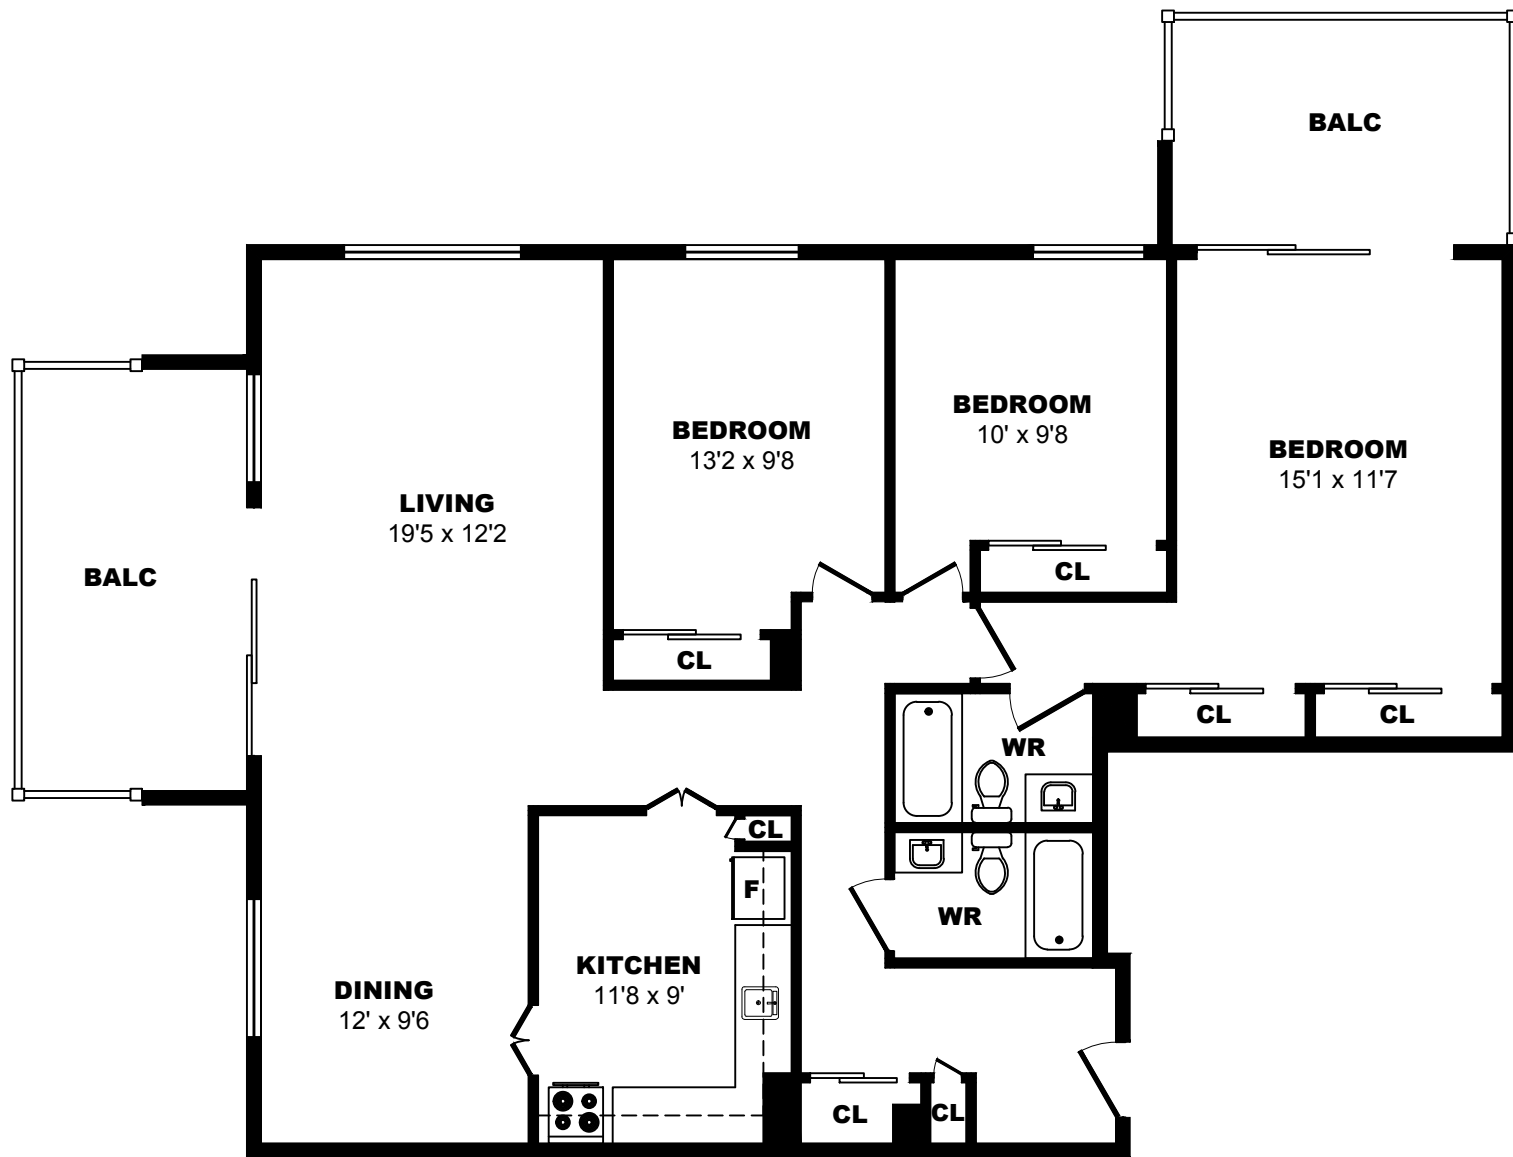

## 321 Ave Lanthier, Montreal - 2 Bdrm D, 1000sf

All dimensions are approximate. Sizes and specifications are subject to change without notice E. & O. E.  
All illustrations are artist's concept. Actual usable floor space may vary slightly from stated floor area.

## 321 Ave Lanthier, Montreal - 3 Bdrm A, 1200sf

All dimensions are approximate. Sizes and specifications are subject to change without notice E. & O. E.  
 All illustrations are artist's concept. Actual usable floor space may vary slightly from stated floor area.

## 321 Ave Lanthier, Montreal - 3 Bdrm B, 1230sf

All dimensions are approximate. Sizes and specifications are subject to change without notice E. & O. E.  
 All illustrations are artist's concept. Actual usable floor space may vary slightly from stated floor area.