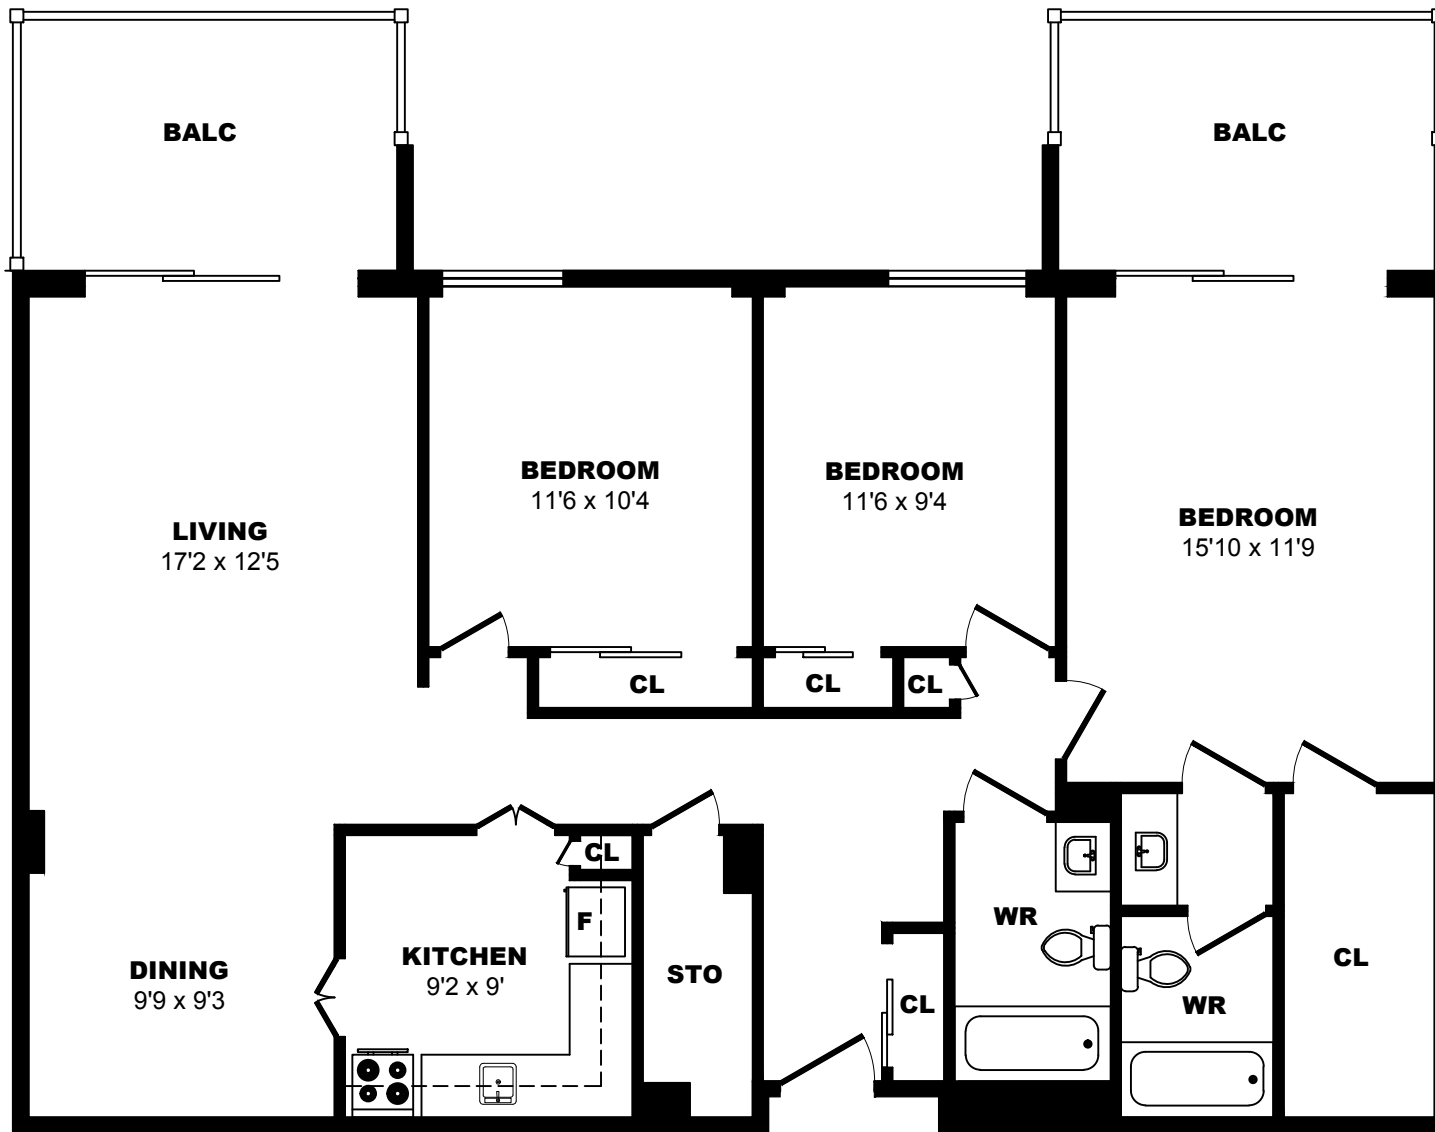

## 321 Ave Lanthier, Montreal - 2 Bdrm B, 830sf

All dimensions are approximate. Sizes and specifications are subject to change without notice E. & O. E.  
All illustrations are artist's concept. Actual usable floor space may vary slightly from stated floor area.

## 321 Ave Lanthier, Montreal - 2 Bdrm D, 1000sf

All dimensions are approximate. Sizes and specifications are subject to change without notice E. & O. E.  
All illustrations are artist's concept. Actual usable floor space may vary slightly from stated floor area.

## 321 Ave Lanthier, Montreal - 3 Bdrm A, 1200sf

All dimensions are approximate. Sizes and specifications are subject to change without notice E. & O. E.  
 All illustrations are artist's concept. Actual usable floor space may vary slightly from stated floor area.

## 321 Ave Lanthier, Montreal - 3 Bdrm B, 1230sf

All dimensions are approximate. Sizes and specifications are subject to change without notice E. & O. E.  
 All illustrations are artist's concept. Actual usable floor space may vary slightly from stated floor area.