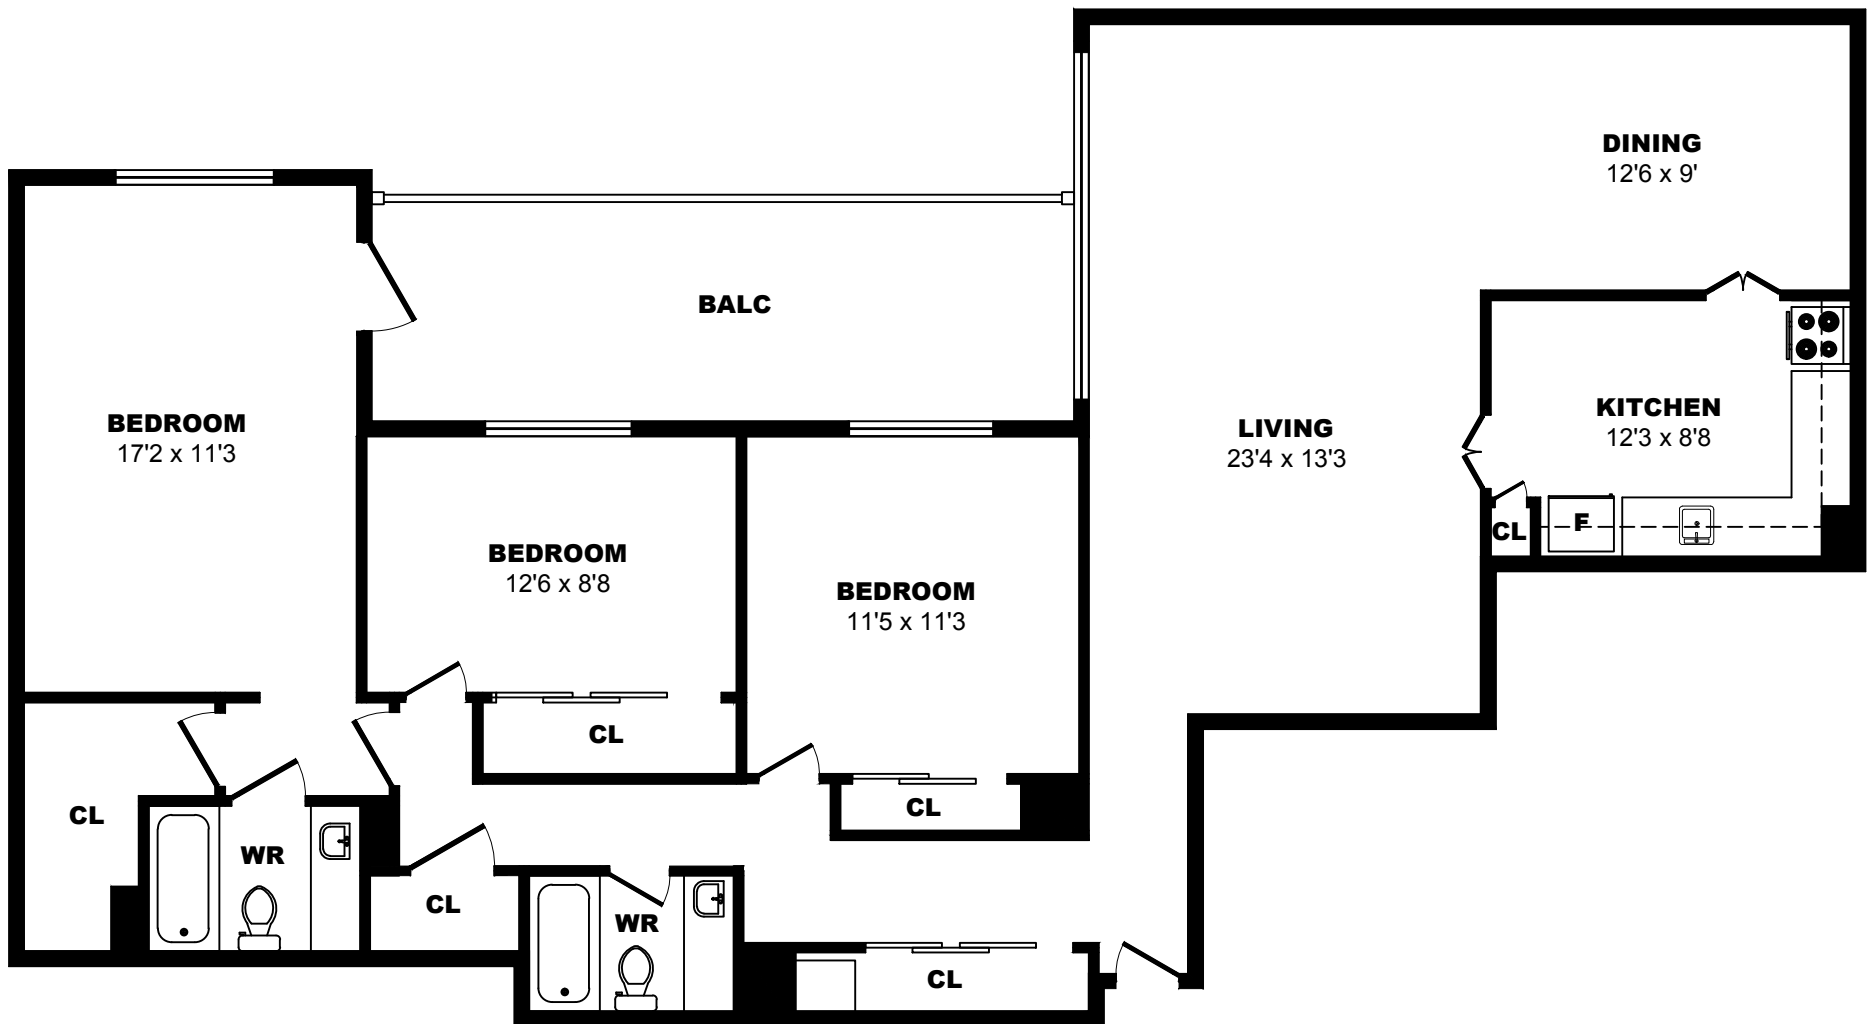

## 321 Ave Lanthier, Montreal - 3 Bdrm A, 1200sf

All dimensions are approximate. Sizes and specifications are subject to change without notice E. & O. E.  
 All illustrations are artist's concept. Actual usable floor space may vary slightly from stated floor area.

## 321 Ave Lanthier, Montreal - 3 Bdrm B, 1230sf

All dimensions are approximate. Sizes and specifications are subject to change without notice E. & O. E.  
 All illustrations are artist's concept. Actual usable floor space may vary slightly from stated floor area.

## 321 Ave Lanthier, Montreal - 3 Bdrm C, 1300sf

All dimensions are approximate. Sizes and specifications are subject to change without notice E. & O. E.  
 All illustrations are artist's concept. Actual usable floor space may vary slightly from stated floor area.

## 321 Ave Lanthier, Montreal - 3 Bdrm D, 1350sf

All dimensions are approximate. Sizes and specifications are subject to change without notice E. & O. E.  
 All illustrations are artist's concept. Actual usable floor space may vary slightly from stated floor area.