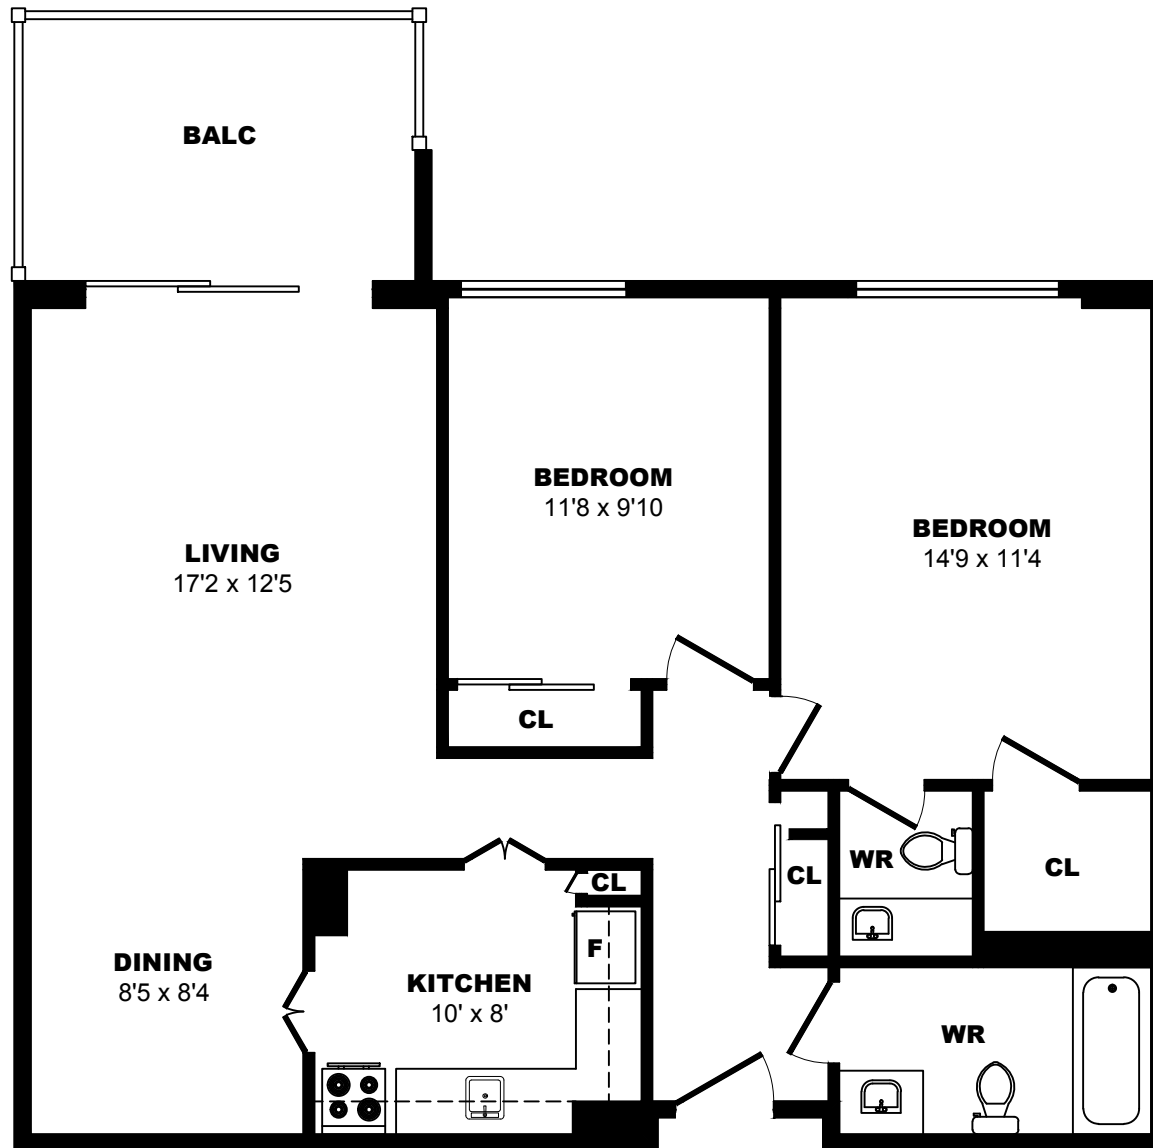

## 321 Ave Lanthier, Montreal - 2 Bdrm A, 820sf

All dimensions are approximate. Sizes and specifications are subject to change without notice E. & O. E.  
 All illustrations are artist's concept. Actual usable floor space may vary slightly from stated floor area.

## 321 Ave Lanthier, Montreal - 2 Bdrm B, 830sf

All dimensions are approximate. Sizes and specifications are subject to change without notice E. & O. E.  
All illustrations are artist's concept. Actual usable floor space may vary slightly from stated floor area.

## 321 Ave Lanthier, Montreal - 2 Bdrm C, 860sf

All dimensions are approximate. Sizes and specifications are subject to change without notice E. & O. E.  
All illustrations are artist's concept. Actual usable floor space may vary slightly from stated floor area.

## 321 Ave Lanthier, Montreal - 2 Bdrm D, 1000sf

All dimensions are approximate. Sizes and specifications are subject to change without notice E. & O. E.  
All illustrations are artist's concept. Actual usable floor space may vary slightly from stated floor area.