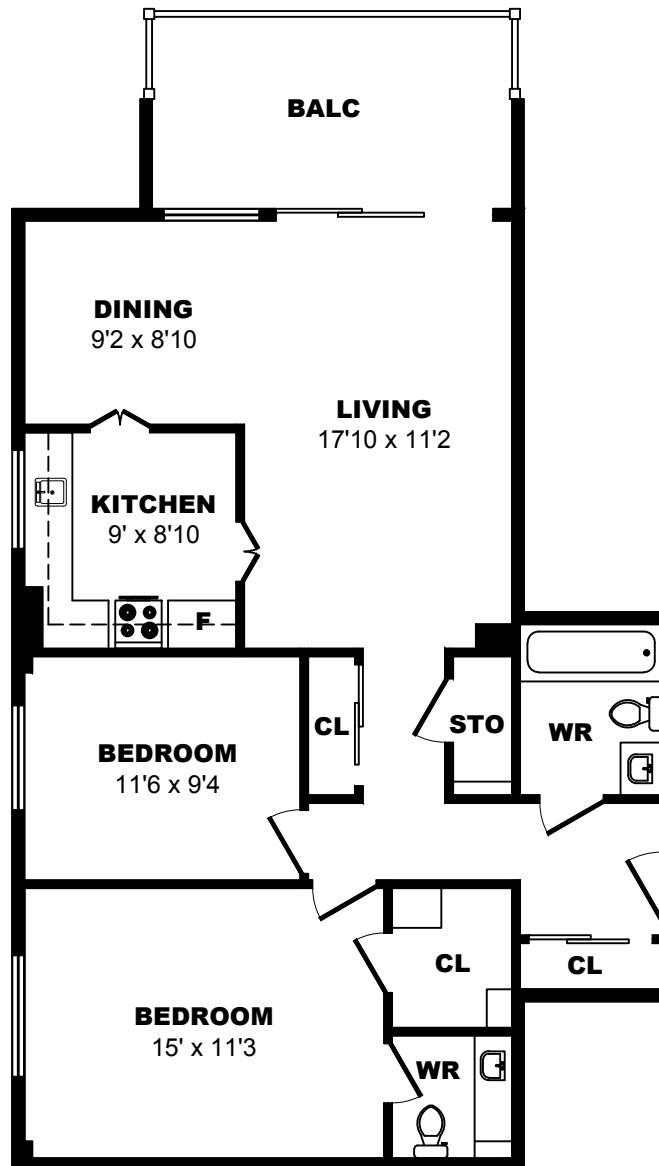

## 321 Ave Lanthier, Montreal - 2 Bdrm A, 820sf

All dimensions are approximate. Sizes and specifications are subject to change without notice E. & O. E.  
 All illustrations are artist's concept. Actual usable floor space may vary slightly from stated floor area.

## 321 Ave Lanthier, Montreal - 2 Bdrm B, 830sf

All dimensions are approximate. Sizes and specifications are subject to change without notice E. & O. E.  
 All illustrations are artist's concept. Actual usable floor space may vary slightly from stated floor area.

## 321 Ave Lanthier, Montreal - 2 Bdrm C, 860sf

All dimensions are approximate. Sizes and specifications are subject to change without notice E. & O. E.  
 All illustrations are artist's concept. Actual usable floor space may vary slightly from stated floor area.

## 321 Ave Lanthier, Montreal - 2 Bdrm D, 1000sf

All dimensions are approximate. Sizes and specifications are subject to change without notice E. & O. E.  
All illustrations are artist's concept. Actual usable floor space may vary slightly from stated floor area.