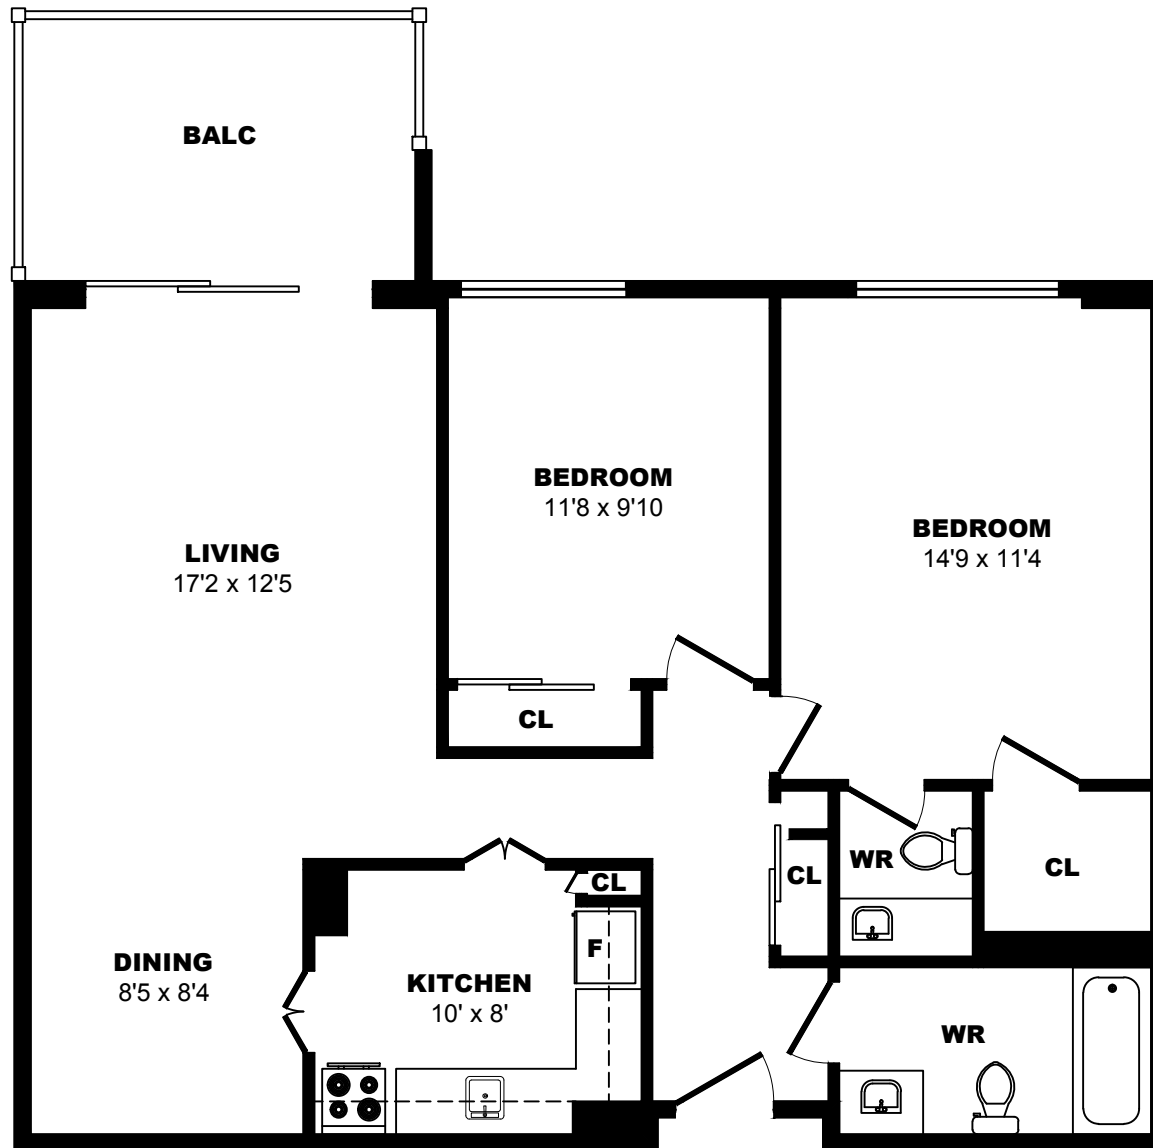

## 321 Ave Lanthier, Montreal - 2 Bdrm A, 820sf

All dimensions are approximate. Sizes and specifications are subject to change without notice E. & O. E.  
 All illustrations are artist's concept. Actual usable floor space may vary slightly from stated floor area.

## 321 Ave Lanthier, Montreal - 2 Bdrm B, 830sf

All dimensions are approximate. Sizes and specifications are subject to change without notice E. & O. E.  
 All illustrations are artist's concept. Actual usable floor space may vary slightly from stated floor area.

## 321 Ave Lanthier, Montreal - 2 Bdrm C, 860sf

All dimensions are approximate. Sizes and specifications are subject to change without notice E. & O. E.  
 All illustrations are artist's concept. Actual usable floor space may vary slightly from stated floor area.

## 321 Ave Lanthier, Montreal - 2 Bdrm D, 1000sf

All dimensions are approximate. Sizes and specifications are subject to change without notice E. & O. E.  
All illustrations are artist's concept. Actual usable floor space may vary slightly from stated floor area.