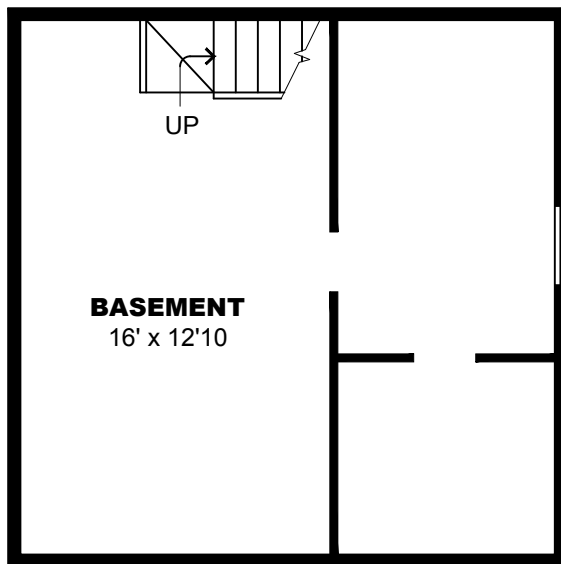

## 2527 Lake Shore Blvd W, Toronto – 1 Bdrm D, 590sf

All dimensions are approximate. Sizes and specifications are subject to change without notice E. & O. E.  
All illustrations are artist's concept. Actual usable floor space may vary slightly from stated floor area.

**2527 Lake Shore Blvd W, Toronto – 2 Bdrm A, 910sf**

All dimensions are approximate. Sizes and specifications are subject to change without notice E. & O. E.  
 All illustrations are artist's concept. Actual usable floor space may vary slightly from stated floor area.

## 2527 Lake Shore Blvd W, Toronto – 2 Bdrm B, 1040sf

All dimensions are approximate. Sizes and specifications are subject to change without notice E. & O. E.  
All illustrations are artist's concept. Actual usable floor space may vary slightly from stated floor area.