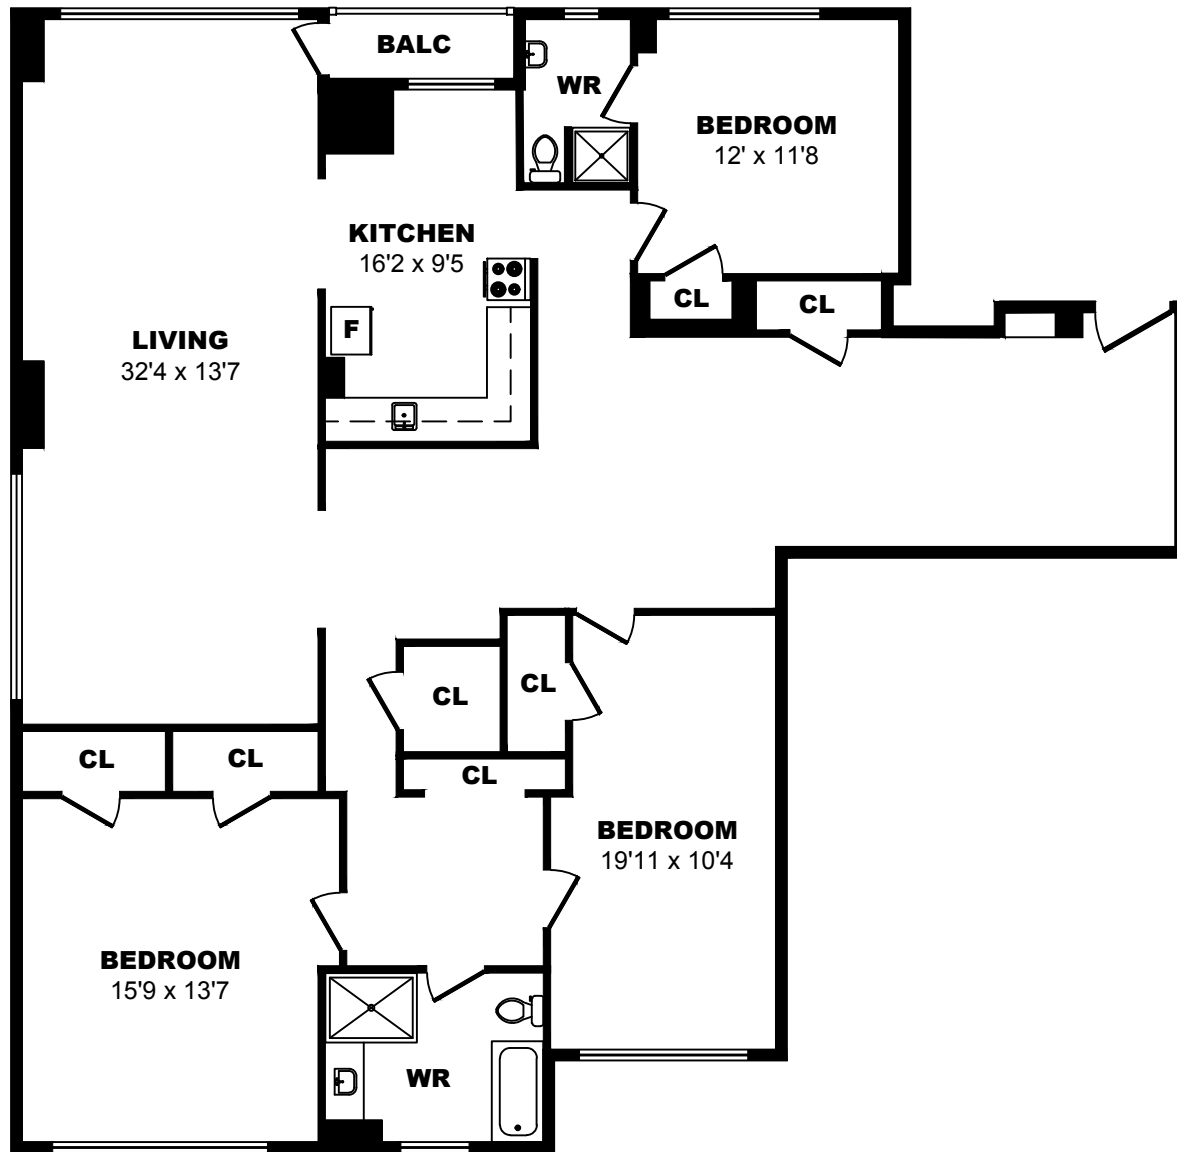

**2527 Lake Shore Blvd W, Toronto – 2 Bdrm A, 910sf**

All dimensions are approximate. Sizes and specifications are subject to change without notice E. & O. E.  
 All illustrations are artist's concept. Actual usable floor space may vary slightly from stated floor area.

## 2527 Lake Shore Blvd W, Toronto – 2 Bdrm B, 1040sf

All dimensions are approximate. Sizes and specifications are subject to change without notice E. & O. E.  
All illustrations are artist's concept. Actual usable floor space may vary slightly from stated floor area.

## 2527 Lake Shore Blvd W, Toronto – 3 Bdrm A, 1420sf

All dimensions are approximate. Sizes and specifications are subject to change without notice E. & O. E.  
 All illustrations are artist's concept. Actual usable floor space may vary slightly from stated floor area.