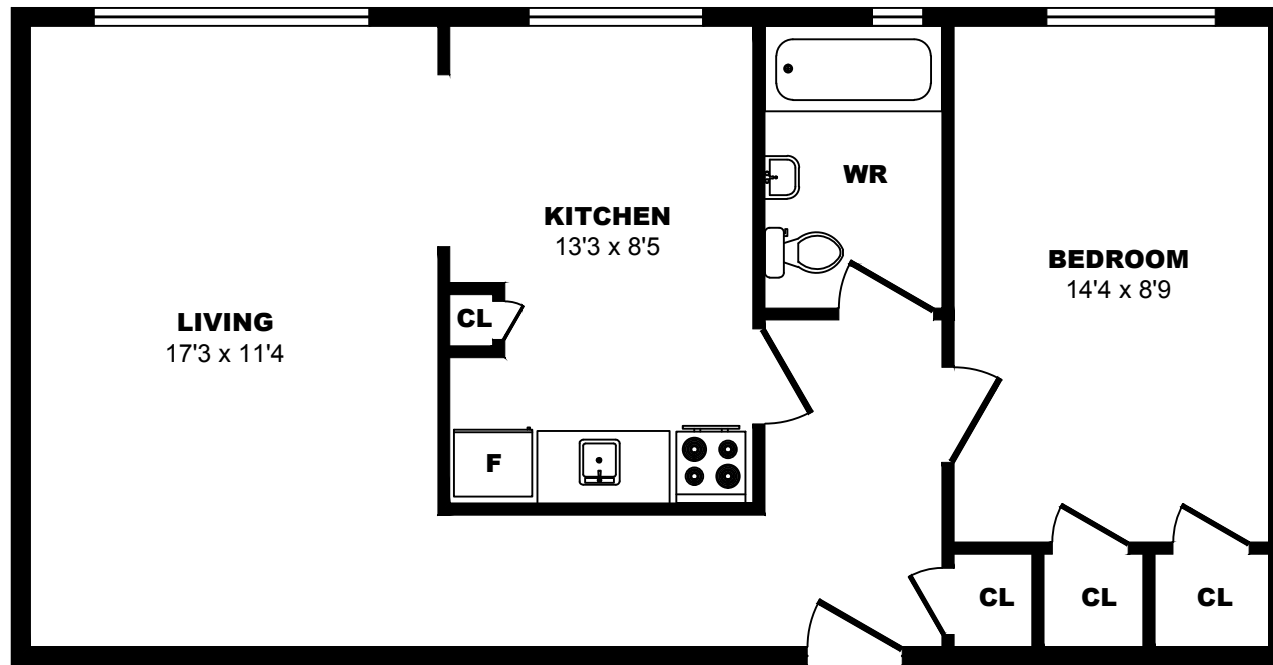

## 2527 Lake Shore Blvd W, Toronto – 1 Bdrm A, 620sf

All dimensions are approximate. Sizes and specifications are subject to change without notice E. & O. E.  
All illustrations are artist's concept. Actual usable floor space may vary slightly from stated floor area.

## 2527 Lake Shore Blvd W, Toronto – 1 Bdrm B, 720sf

All dimensions are approximate. Sizes and specifications are subject to change without notice E. & O. E.  
All illustrations are artist's concept. Actual usable floor space may vary slightly from stated floor area.

## 2527 Lake Shore Blvd W, Toronto – 1 Bdrm C, 550sf

All dimensions are approximate. Sizes and specifications are subject to change without notice E. & O. E.  
All illustrations are artist's concept. Actual usable floor space may vary slightly from stated floor area.