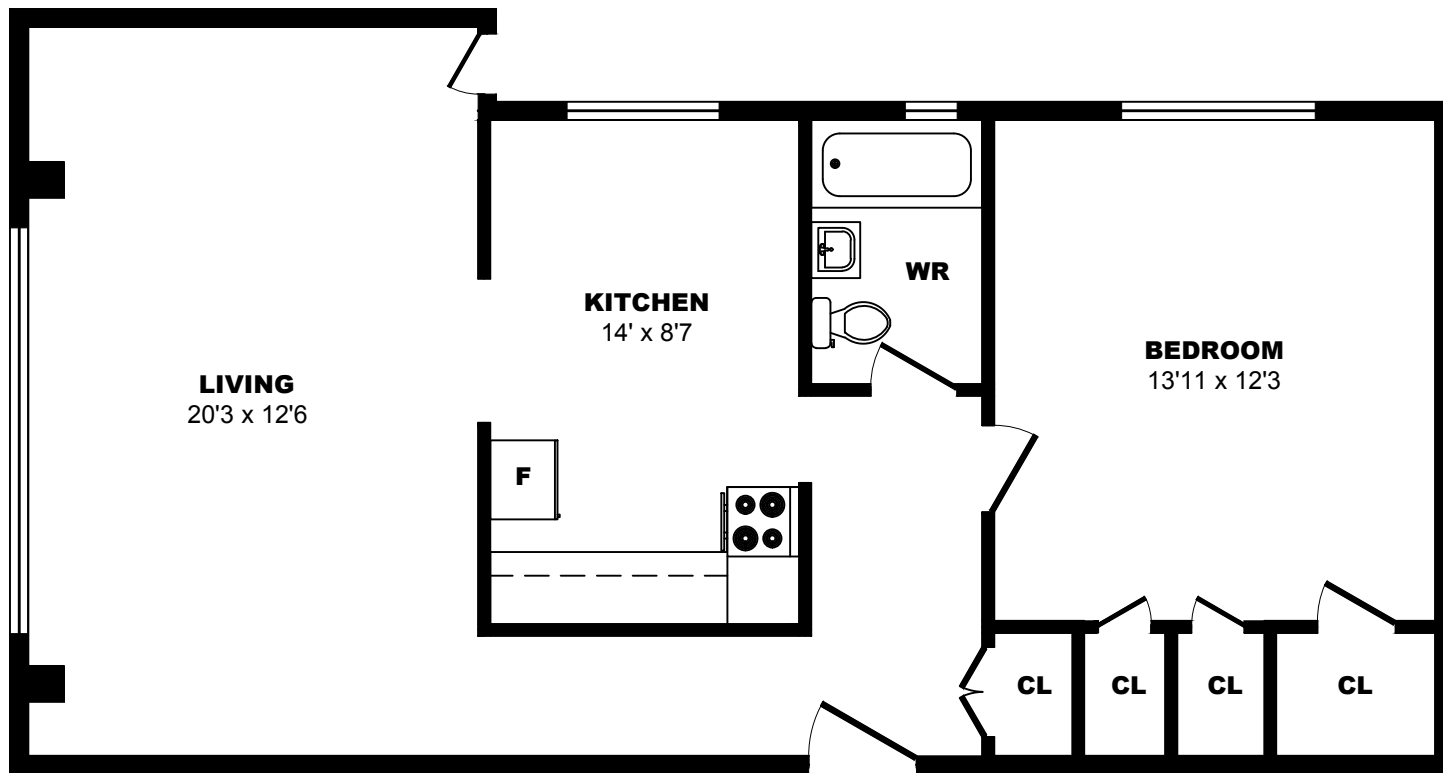

## 2527 Lake Shore Blvd W, Toronto – Bachelor A, 390sf

All dimensions are approximate. Sizes and specifications are subject to change without notice E. & O. E.  
All illustrations are artist's concept. Actual usable floor space may vary slightly from stated floor area.

## 2527 Lake Shore Blvd W, Toronto – Bachelor B, 440sf

All dimensions are approximate. Sizes and specifications are subject to change without notice E. & O. E.  
All illustrations are artist's concept. Actual usable floor space may vary slightly from stated floor area.

## 2527 Lake Shore Blvd W, Toronto – Bachelor C, 550sf

All dimensions are approximate. Sizes and specifications are subject to change without notice E. & O. E.  
All illustrations are artist's concept. Actual usable floor space may vary slightly from stated floor area.

## 2527 Lake Shore Blvd W, Toronto – 1 Bdrm A, 620sf

All dimensions are approximate. Sizes and specifications are subject to change without notice E. & O. E.  
All illustrations are artist's concept. Actual usable floor space may vary slightly from stated floor area.