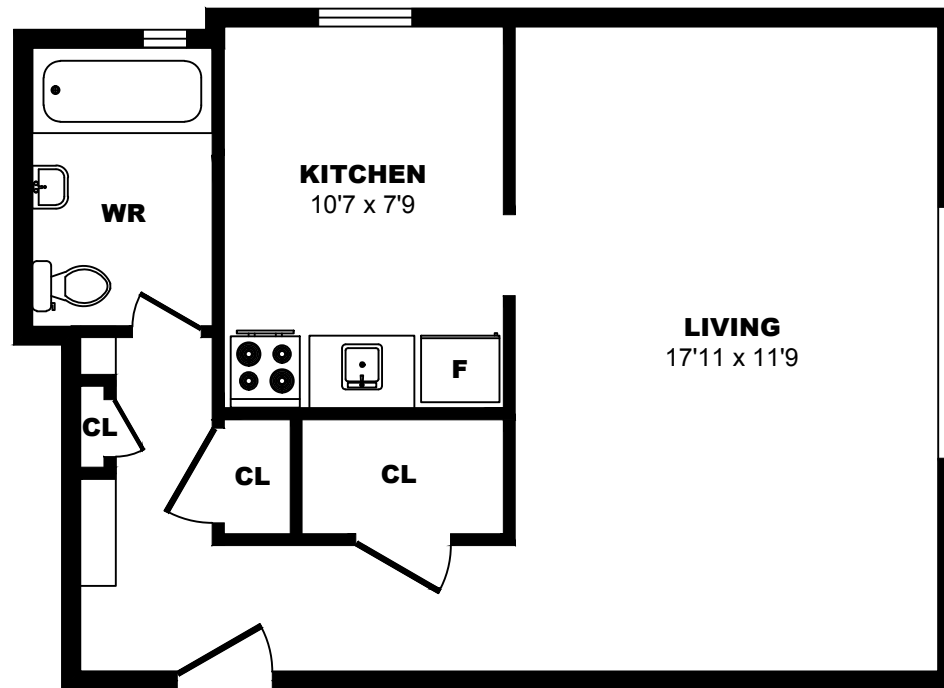

## 2527 Lake Shore Blvd W, Toronto – Bachelor A, 390sf

All dimensions are approximate. Sizes and specifications are subject to change without notice E. & O. E.  
All illustrations are artist's concept. Actual usable floor space may vary slightly from stated floor area.

## 2527 Lake Shore Blvd W, Toronto – Bachelor B, 440sf

All dimensions are approximate. Sizes and specifications are subject to change without notice E. & O. E.  
All illustrations are artist's concept. Actual usable floor space may vary slightly from stated floor area.

## 2527 Lake Shore Blvd W, Toronto – Bachelor C, 550sf

All dimensions are approximate. Sizes and specifications are subject to change without notice E. & O. E.  
All illustrations are artist's concept. Actual usable floor space may vary slightly from stated floor area.

## 2527 Lake Shore Blvd W, Toronto – 1 Bdrm A, 620sf

All dimensions are approximate. Sizes and specifications are subject to change without notice E. & O. E.  
All illustrations are artist's concept. Actual usable floor space may vary slightly from stated floor area.