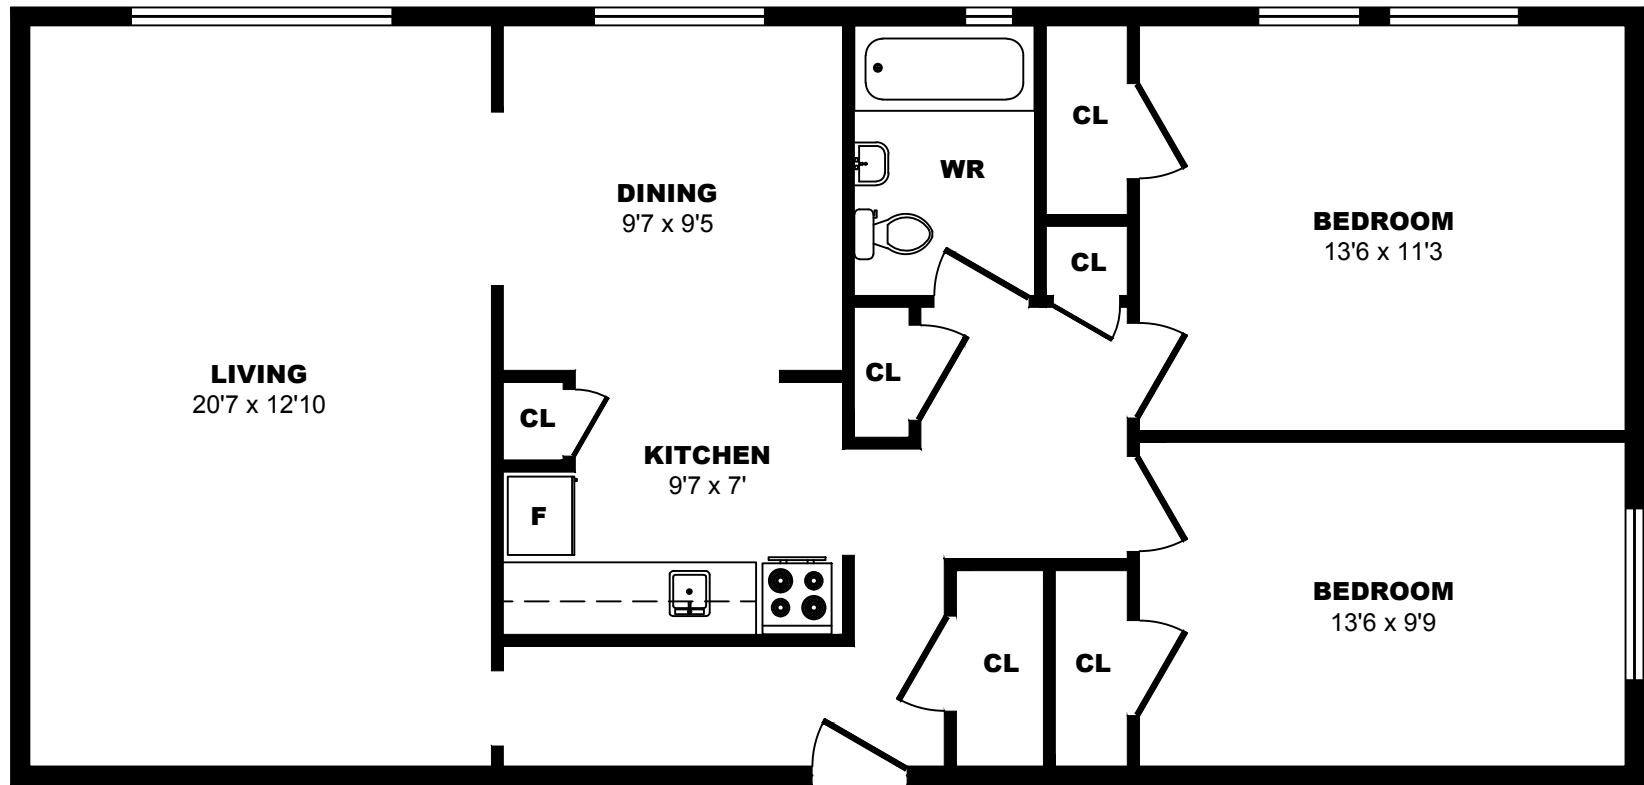

## 2527 Lake Shore Blvd W, Toronto – 1 Bdrm B, 720sf

All dimensions are approximate. Sizes and specifications are subject to change without notice E. & O. E.  
All illustrations are artist's concept. Actual usable floor space may vary slightly from stated floor area.

## 2527 Lake Shore Blvd W, Toronto – 1 Bdrm C, 550sf

All dimensions are approximate. Sizes and specifications are subject to change without notice E. & O. E.  
All illustrations are artist's concept. Actual usable floor space may vary slightly from stated floor area.

## 2527 Lake Shore Blvd W, Toronto – 1 Bdrm D, 590sf

All dimensions are approximate. Sizes and specifications are subject to change without notice E. & O. E.  
All illustrations are artist's concept. Actual usable floor space may vary slightly from stated floor area.

**2527 Lake Shore Blvd W, Toronto – 2 Bdrm A, 910sf**

All dimensions are approximate. Sizes and specifications are subject to change without notice E. & O. E.  
 All illustrations are artist's concept. Actual usable floor space may vary slightly from stated floor area.