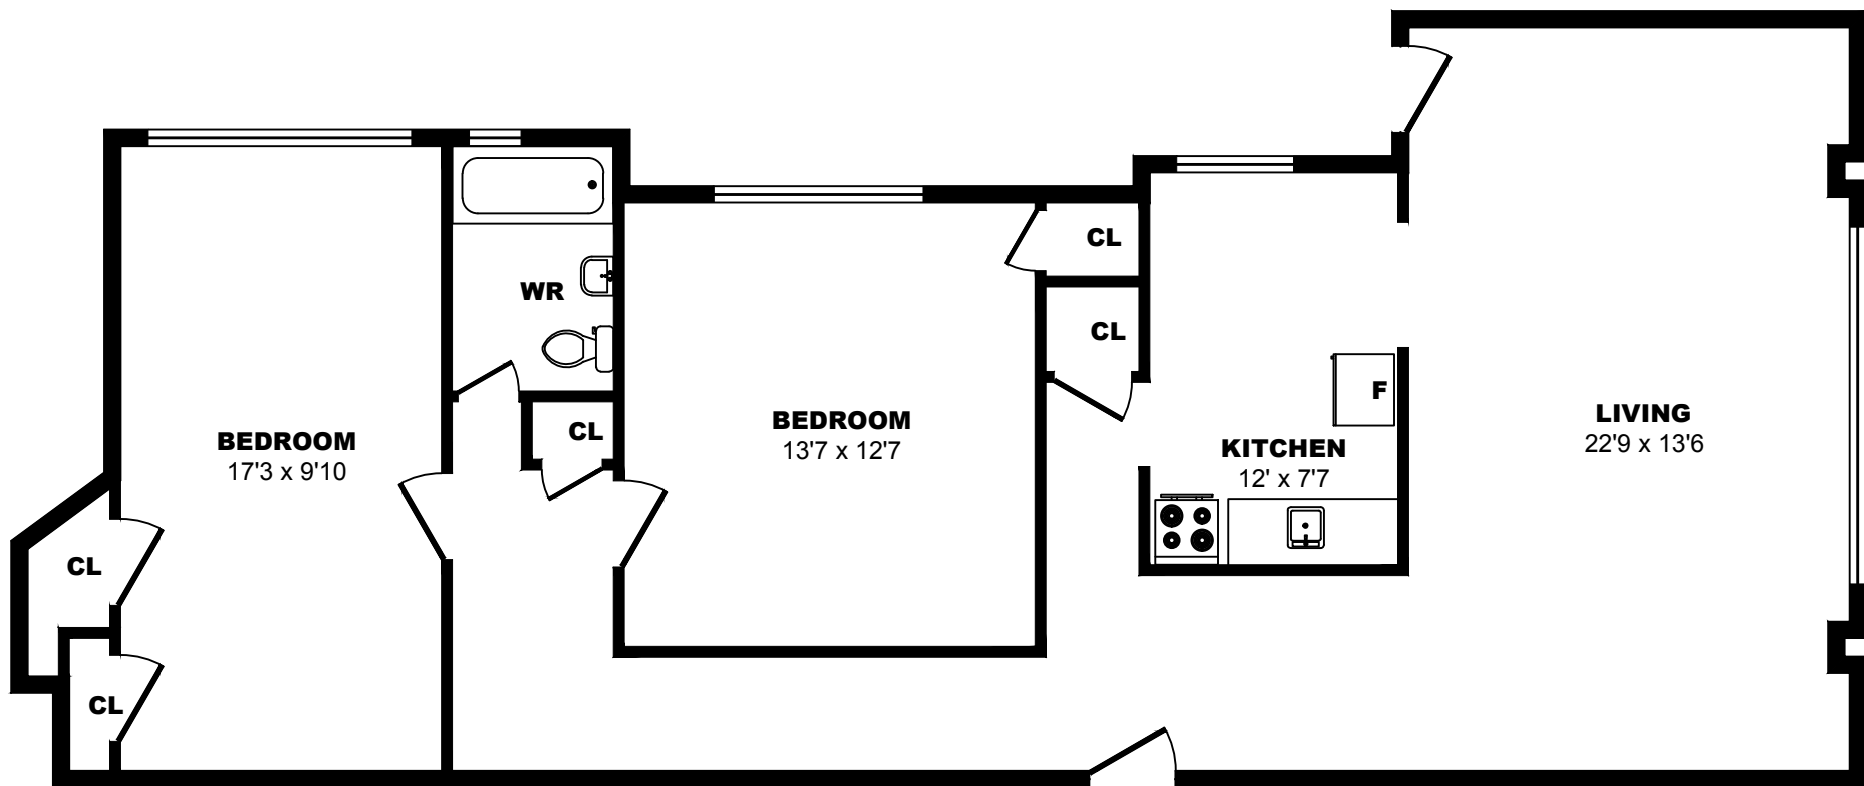

## 2527 Lake Shore Blvd W, Toronto – 1 Bdrm C, 550sf

All dimensions are approximate. Sizes and specifications are subject to change without notice E. & O. E.  
All illustrations are artist's concept. Actual usable floor space may vary slightly from stated floor area.

## 2527 Lake Shore Blvd W, Toronto – 1 Bdrm D, 590sf

All dimensions are approximate. Sizes and specifications are subject to change without notice E. & O. E.  
All illustrations are artist's concept. Actual usable floor space may vary slightly from stated floor area.

**2527 Lake Shore Blvd W, Toronto – 2 Bdrm A, 910sf**

All dimensions are approximate. Sizes and specifications are subject to change without notice E. & O. E.  
 All illustrations are artist's concept. Actual usable floor space may vary slightly from stated floor area.

## 2527 Lake Shore Blvd W, Toronto – 2 Bdrm B, 1040sf

All dimensions are approximate. Sizes and specifications are subject to change without notice E. & O. E.  
All illustrations are artist's concept. Actual usable floor space may vary slightly from stated floor area.