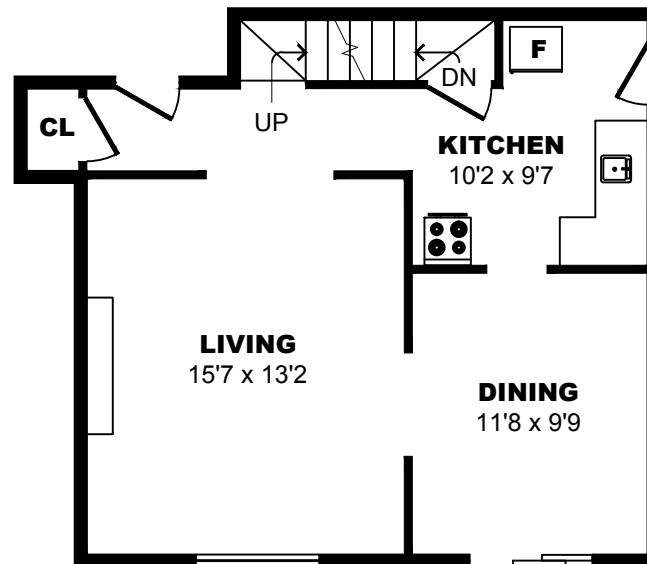

## 2527 Lake Shore Blvd W, Toronto – 1 Bdrm D, 590sf

All dimensions are approximate. Sizes and specifications are subject to change without notice E. & O. E.  
All illustrations are artist's concept. Actual usable floor space may vary slightly from stated floor area.

**2527 Lake Shore Blvd W, Toronto – 2 Bdrm A, 910sf**

All dimensions are approximate. Sizes and specifications are subject to change without notice E. & O. E.  
 All illustrations are artist's concept. Actual usable floor space may vary slightly from stated floor area.

## 2527 Lake Shore Blvd W, Toronto – 2 Bdrm B, 1040sf

All dimensions are approximate. Sizes and specifications are subject to change without notice E. & O. E.  
All illustrations are artist's concept. Actual usable floor space may vary slightly from stated floor area.

## 2527 Lake Shore Blvd W, Toronto – 3 Bdrm A, 1420sf

All dimensions are approximate. Sizes and specifications are subject to change without notice E. & O. E.  
 All illustrations are artist's concept. Actual usable floor space may vary slightly from stated floor area.