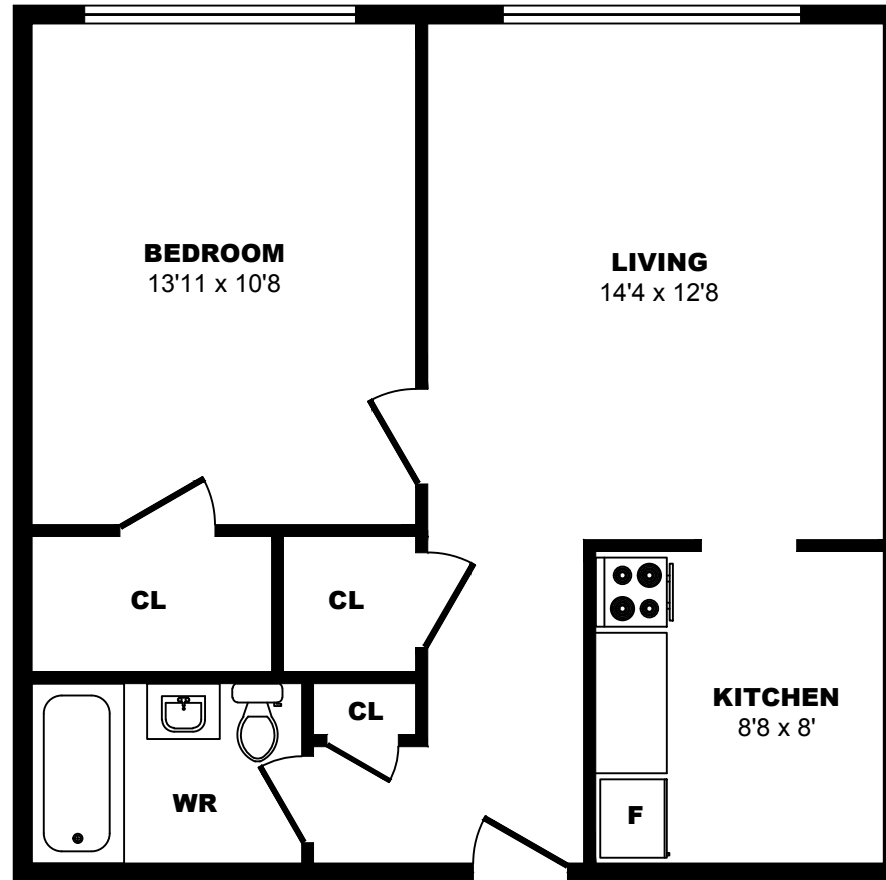

## 2527 Lake Shore Blvd W, Toronto – Bachelor A, 390sf

All dimensions are approximate. Sizes and specifications are subject to change without notice E. & O. E.  
All illustrations are artist's concept. Actual usable floor space may vary slightly from stated floor area.

## 2527 Lake Shore Blvd W, Toronto – Bachelor C, 550sf

All dimensions are approximate. Sizes and specifications are subject to change without notice E. & O. E.  
All illustrations are artist's concept. Actual usable floor space may vary slightly from stated floor area.

## 2527 Lake Shore Blvd W, Toronto – 1 Bdrm A, 620sf

All dimensions are approximate. Sizes and specifications are subject to change without notice E. & O. E.  
All illustrations are artist's concept. Actual usable floor space may vary slightly from stated floor area.

## 2527 Lake Shore Blvd W, Toronto – 1 Bdrm B, 720sf

All dimensions are approximate. Sizes and specifications are subject to change without notice E. & O. E.  
All illustrations are artist's concept. Actual usable floor space may vary slightly from stated floor area.