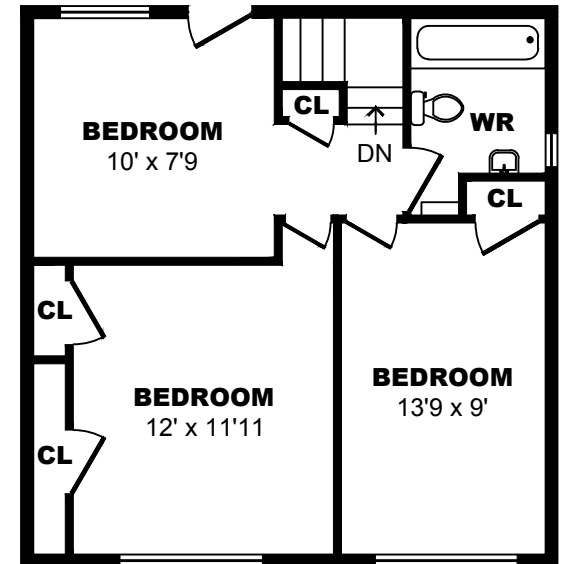

## 2527 Lake Shore Blvd W, Toronto – 1 Bdrm D, 590sf

All dimensions are approximate. Sizes and specifications are subject to change without notice E. & O. E.  
All illustrations are artist's concept. Actual usable floor space may vary slightly from stated floor area.

**2527 Lake Shore Blvd W, Toronto – 2 Bdrm A, 910sf**

All dimensions are approximate. Sizes and specifications are subject to change without notice E. & O. E.  
 All illustrations are artist's concept. Actual usable floor space may vary slightly from stated floor area.

## 2527 Lake Shore Blvd W, Toronto – 2 Bdrm B, 1040sf

All dimensions are approximate. Sizes and specifications are subject to change without notice E. & O. E.  
All illustrations are artist's concept. Actual usable floor space may vary slightly from stated floor area.