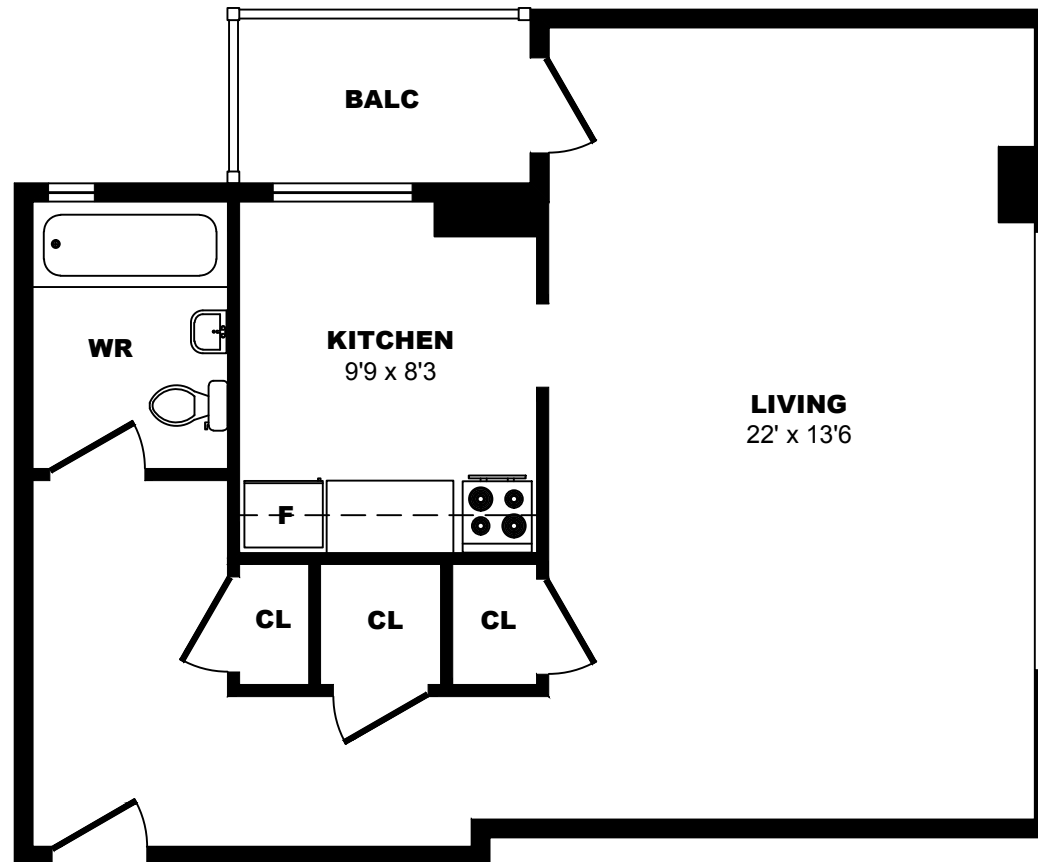

## 2527 Lake Shore Blvd W, Toronto – Bachelor A, 390sf

All dimensions are approximate. Sizes and specifications are subject to change without notice E. & O. E.  
All illustrations are artist's concept. Actual usable floor space may vary slightly from stated floor area.

## 2527 Lake Shore Blvd W, Toronto – Bachelor B, 440sf

All dimensions are approximate. Sizes and specifications are subject to change without notice E. & O. E.  
All illustrations are artist's concept. Actual usable floor space may vary slightly from stated floor area.

## 2527 Lake Shore Blvd W, Toronto – Bachelor C, 550sf

All dimensions are approximate. Sizes and specifications are subject to change without notice E. & O. E.  
All illustrations are artist's concept. Actual usable floor space may vary slightly from stated floor area.

## 2527 Lake Shore Blvd W, Toronto – 1 Bdrm A, 620sf

All dimensions are approximate. Sizes and specifications are subject to change without notice E. & O. E.  
All illustrations are artist's concept. Actual usable floor space may vary slightly from stated floor area.