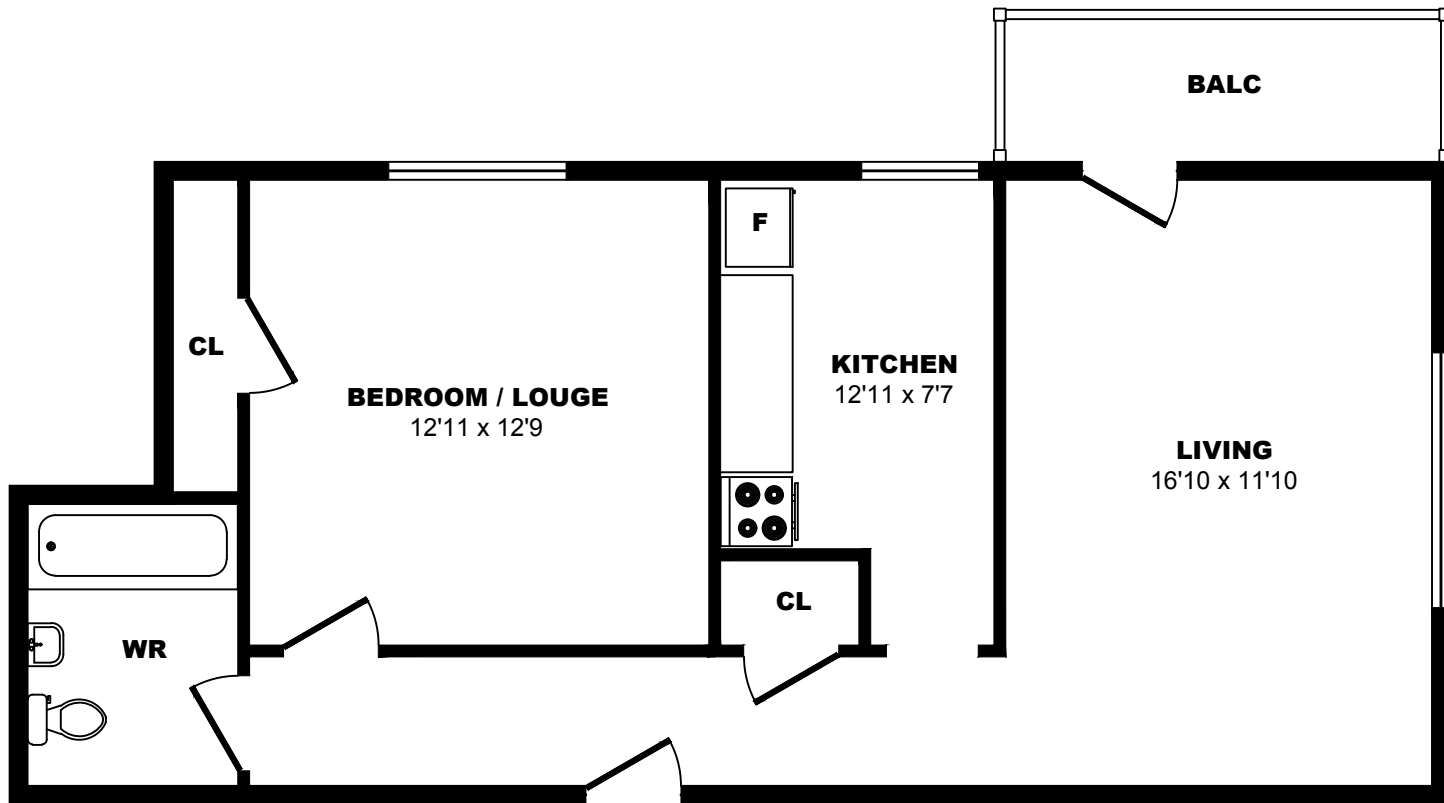

## 2527 Lake Shore Blvd W, Toronto – Bachelor A, 390sf

All dimensions are approximate. Sizes and specifications are subject to change without notice E. & O. E.  
All illustrations are artist's concept. Actual usable floor space may vary slightly from stated floor area.

## 2527 Lake Shore Blvd W, Toronto – Bachelor B, 440sf

All dimensions are approximate. Sizes and specifications are subject to change without notice E. & O. E.  
All illustrations are artist's concept. Actual usable floor space may vary slightly from stated floor area.

## 2527 Lake Shore Blvd W, Toronto – Bachelor C, 550sf

All dimensions are approximate. Sizes and specifications are subject to change without notice E. & O. E.  
All illustrations are artist's concept. Actual usable floor space may vary slightly from stated floor area.

## 2527 Lake Shore Blvd W, Toronto – 1 Bdrm A, 620sf

All dimensions are approximate. Sizes and specifications are subject to change without notice E. & O. E.  
All illustrations are artist's concept. Actual usable floor space may vary slightly from stated floor area.