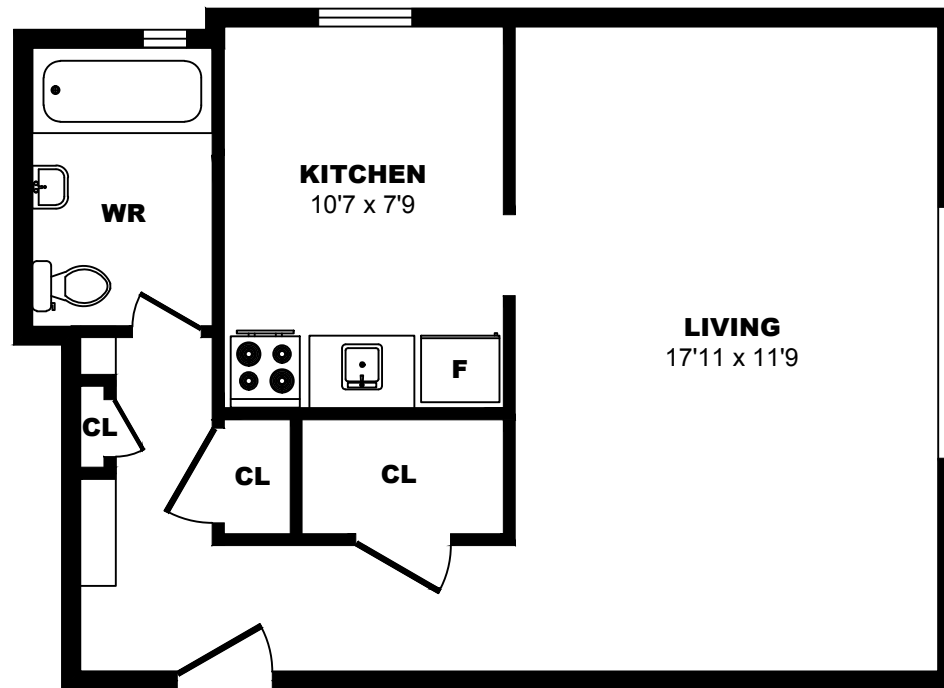

2527 Lake Shore Blvd W, Toronto – Bachelor A, 390sf

All dimensions are approximate. Sizes and specifications are subject to change without notice E. & O. E.
All illustrations are artist's concept. Actual usable floor space may vary slightly from stated floor area.

2527 Lake Shore Blvd W, Toronto – Bachelor B, 440sf

All dimensions are approximate. Sizes and specifications are subject to change without notice E. & O. E.
All illustrations are artist's concept. Actual usable floor space may vary slightly from stated floor area.

2527 Lake Shore Blvd W, Toronto – Bachelor C, 550sf

All dimensions are approximate. Sizes and specifications are subject to change without notice E. & O. E.
All illustrations are artist's concept. Actual usable floor space may vary slightly from stated floor area.