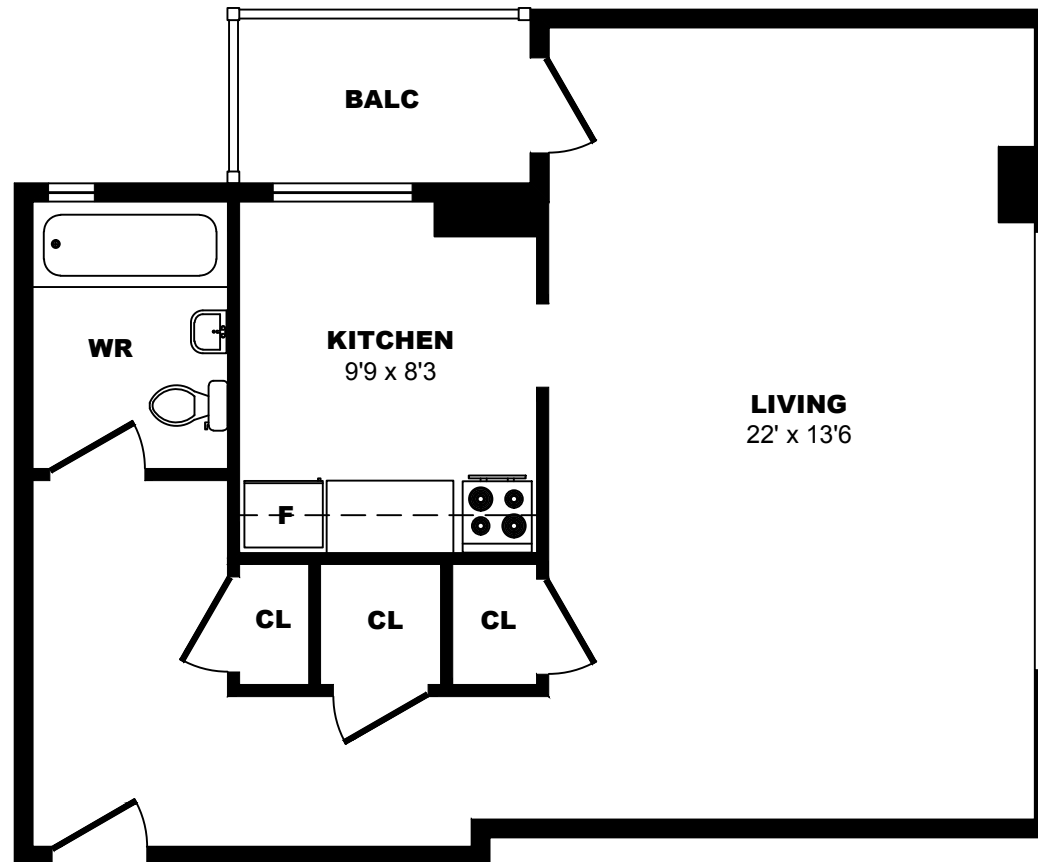

2527 Lake Shore Blvd W, Toronto – Bachelor A, 390sf

All dimensions are approximate. Sizes and specifications are subject to change without notice E. & O. E.
All illustrations are artist's concept. Actual usable floor space may vary slightly from stated floor area.

2527 Lake Shore Blvd W, Toronto – Bachelor B, 440sf

All dimensions are approximate. Sizes and specifications are subject to change without notice E. & O. E.
All illustrations are artist's concept. Actual usable floor space may vary slightly from stated floor area.

2527 Lake Shore Blvd W, Toronto – Bachelor C, 550sf

All dimensions are approximate. Sizes and specifications are subject to change without notice E. & O. E.
All illustrations are artist's concept. Actual usable floor space may vary slightly from stated floor area.