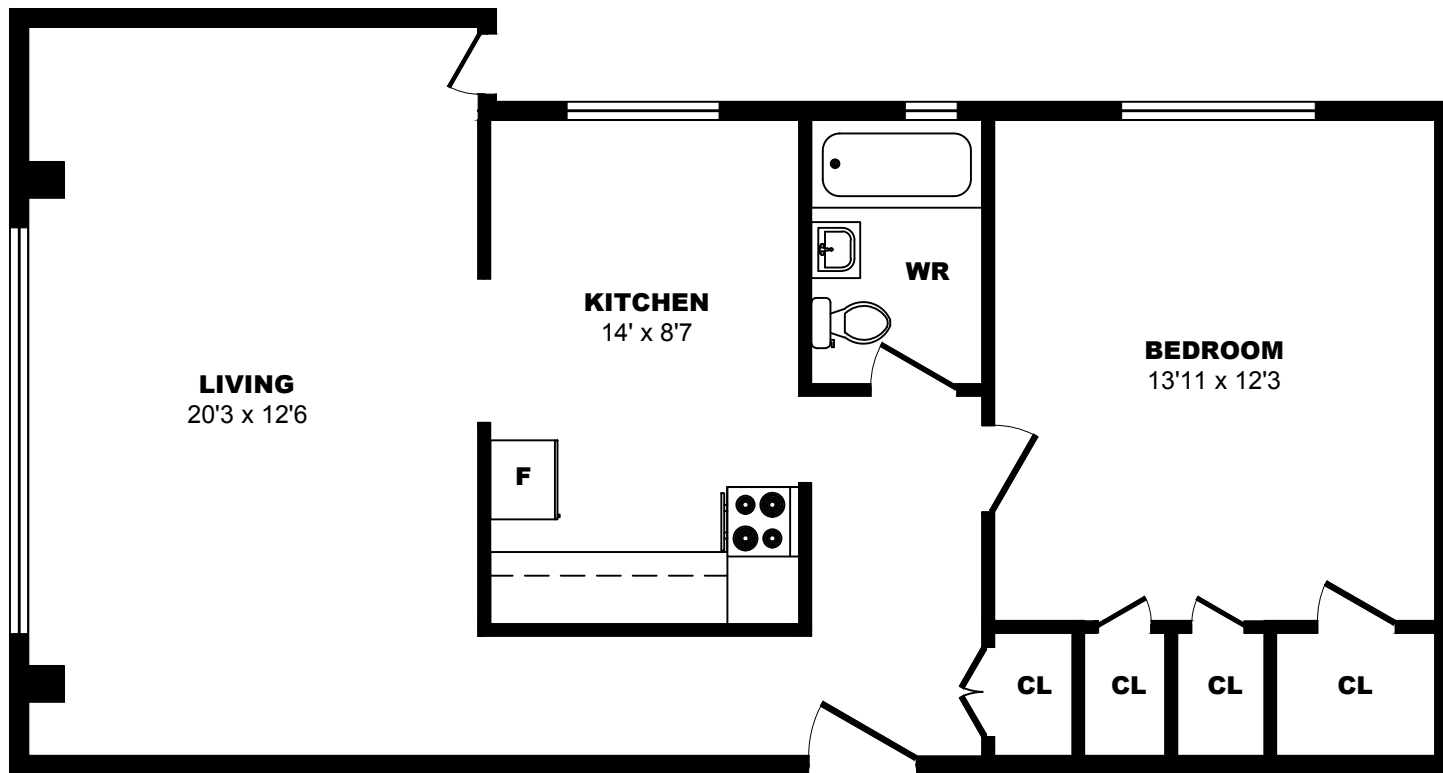

2527 Lake Shore Blvd W, Toronto – 1 Bdrm A, 620sf

All dimensions are approximate. Sizes and specifications are subject to change without notice E. & O. E.
All illustrations are artist's concept. Actual usable floor space may vary slightly from stated floor area.

2527 Lake Shore Blvd W, Toronto – 1 Bdrm B, 720sf

All dimensions are approximate. Sizes and specifications are subject to change without notice E. & O. E.
All illustrations are artist's concept. Actual usable floor space may vary slightly from stated floor area.

2527 Lake Shore Blvd W, Toronto – 1 Bdrm C, 550sf

All dimensions are approximate. Sizes and specifications are subject to change without notice E. & O. E.
All illustrations are artist's concept. Actual usable floor space may vary slightly from stated floor area.

2527 Lake Shore Blvd W, Toronto – 1 Bdrm D, 590sf

All dimensions are approximate. Sizes and specifications are subject to change without notice E. & O. E.
All illustrations are artist's concept. Actual usable floor space may vary slightly from stated floor area.