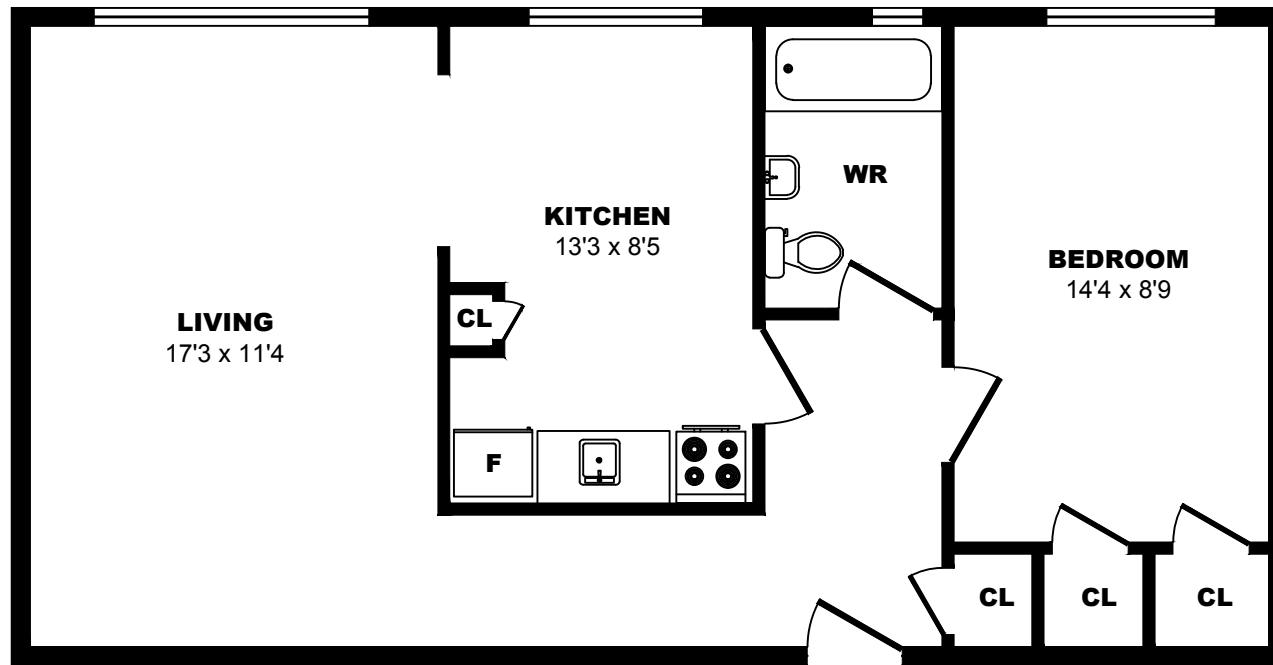

2527 Lake Shore Blvd W, Toronto – 1 Bdrm A, 620sf

All dimensions are approximate. Sizes and specifications are subject to change without notice E. & O. E.
All illustrations are artist's concept. Actual usable floor space may vary slightly from stated floor area.

2527 Lake Shore Blvd W, Toronto – 1 Bdrm B, 720sf

All dimensions are approximate. Sizes and specifications are subject to change without notice E. & O. E.
All illustrations are artist's concept. Actual usable floor space may vary slightly from stated floor area.

2527 Lake Shore Blvd W, Toronto – 1 Bdrm C, 550sf

All dimensions are approximate. Sizes and specifications are subject to change without notice E. & O. E.
All illustrations are artist's concept. Actual usable floor space may vary slightly from stated floor area.

2527 Lake Shore Blvd W, Toronto – 1 Bdrm D, 590sf

All dimensions are approximate. Sizes and specifications are subject to change without notice E. & O. E.
All illustrations are artist's concept. Actual usable floor space may vary slightly from stated floor area.