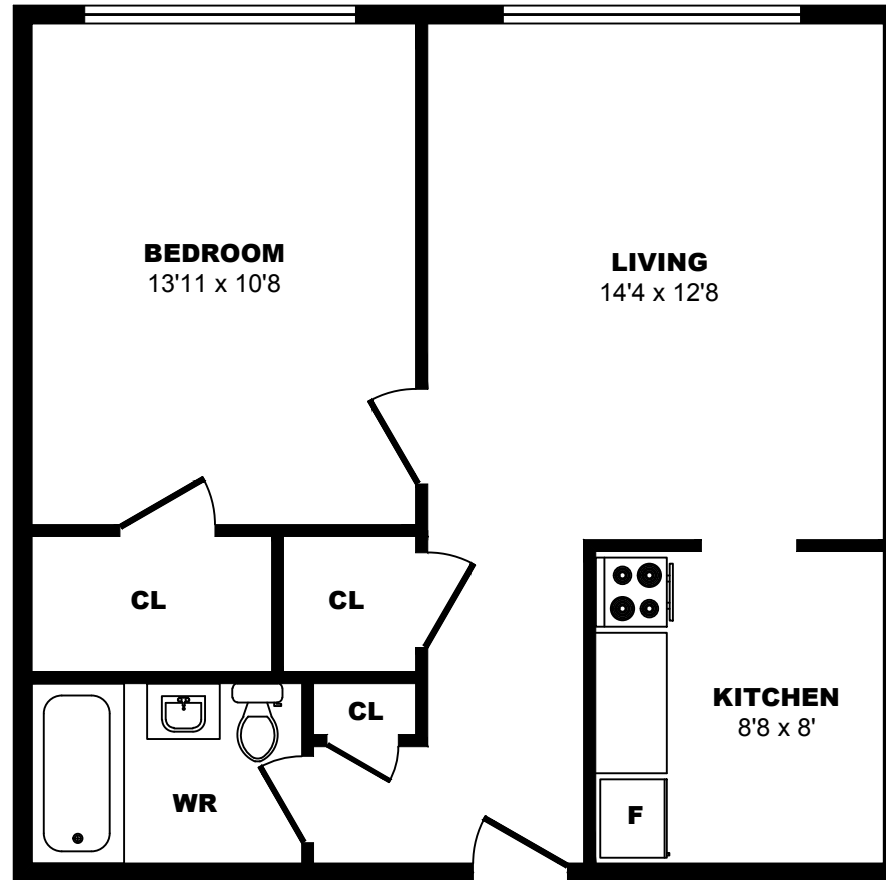

2527 Lake Shore Blvd W, Toronto – 1 Bdrm A, 620sf

All dimensions are approximate. Sizes and specifications are subject to change without notice E. & O. E.
All illustrations are artist's concept. Actual usable floor space may vary slightly from stated floor area.

2527 Lake Shore Blvd W, Toronto – 1 Bdrm B, 720sf

All dimensions are approximate. Sizes and specifications are subject to change without notice E. & O. E.
All illustrations are artist's concept. Actual usable floor space may vary slightly from stated floor area.

2527 Lake Shore Blvd W, Toronto – 1 Bdrm C, 550sf

All dimensions are approximate. Sizes and specifications are subject to change without notice E. & O. E.
All illustrations are artist's concept. Actual usable floor space may vary slightly from stated floor area.

2527 Lake Shore Blvd W, Toronto – 1 Bdrm D, 590sf

All dimensions are approximate. Sizes and specifications are subject to change without notice E. & O. E.
All illustrations are artist's concept. Actual usable floor space may vary slightly from stated floor area.