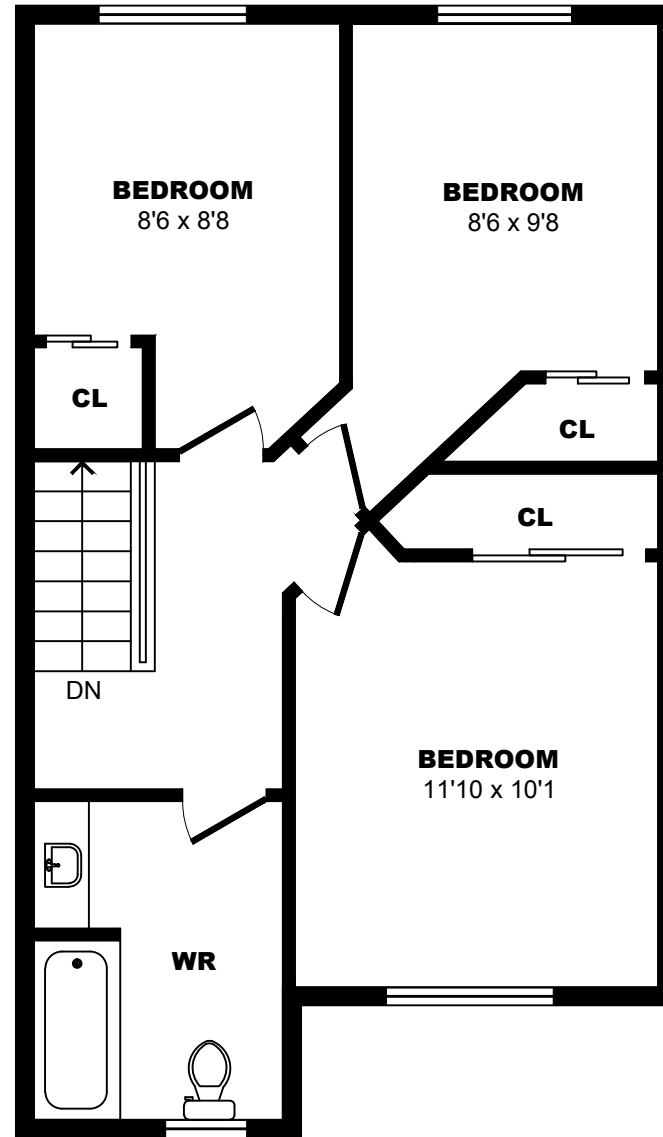

## 265 Lawrence Ave, Kitchener - 1 Bdrm A, 500sf

All dimensions are approximate. Sizes and specifications are subject to change without notice E. & O. E.  
All illustrations are artist's concept. Actual usable floor space may vary slightly from stated floor area.

## 265 Lawrence Ave, Kitchener - 3 Bdrm A, 1530sf

All dimensions are approximate. Sizes and specifications are subject to change without notice E. & O. E.  
All illustrations are artist's concept. Actual usable floor space may vary slightly from stated floor area.