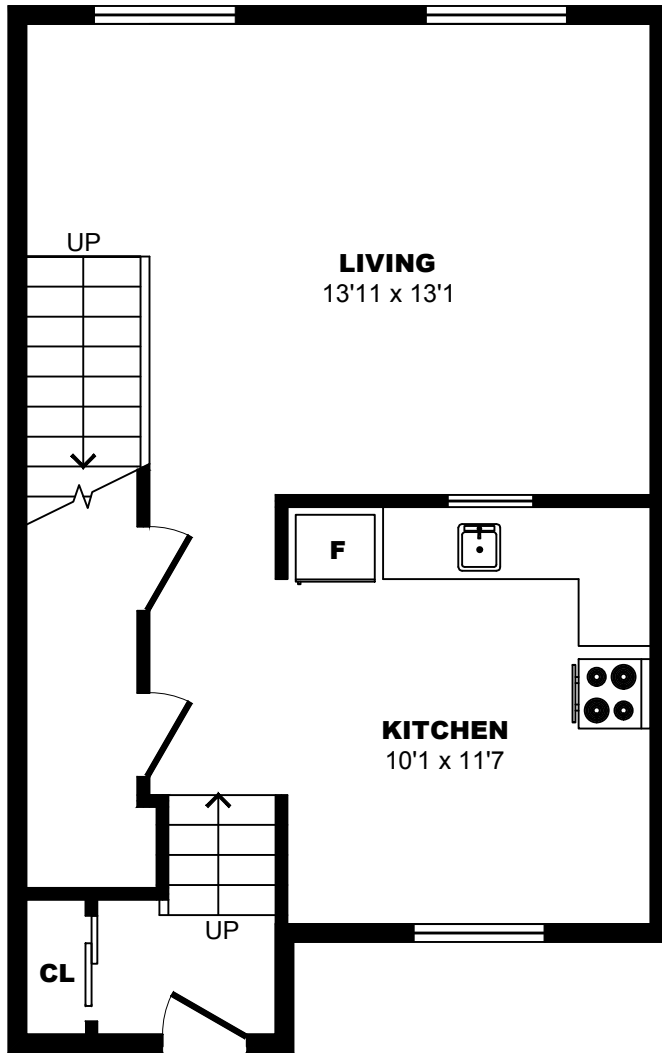

## 265 Lawrence Ave, Kitchener - 1 Bdrm A, 500sf

All dimensions are approximate. Sizes and specifications are subject to change without notice E. & O. E.  
All illustrations are artist's concept. Actual usable floor space may vary slightly from stated floor area.

## 265 Lawrence Ave, Kitchener - 3 Bdrm A, 1530sf

All dimensions are approximate. Sizes and specifications are subject to change without notice E. & O. E.  
All illustrations are artist's concept. Actual usable floor space may vary slightly from stated floor area.