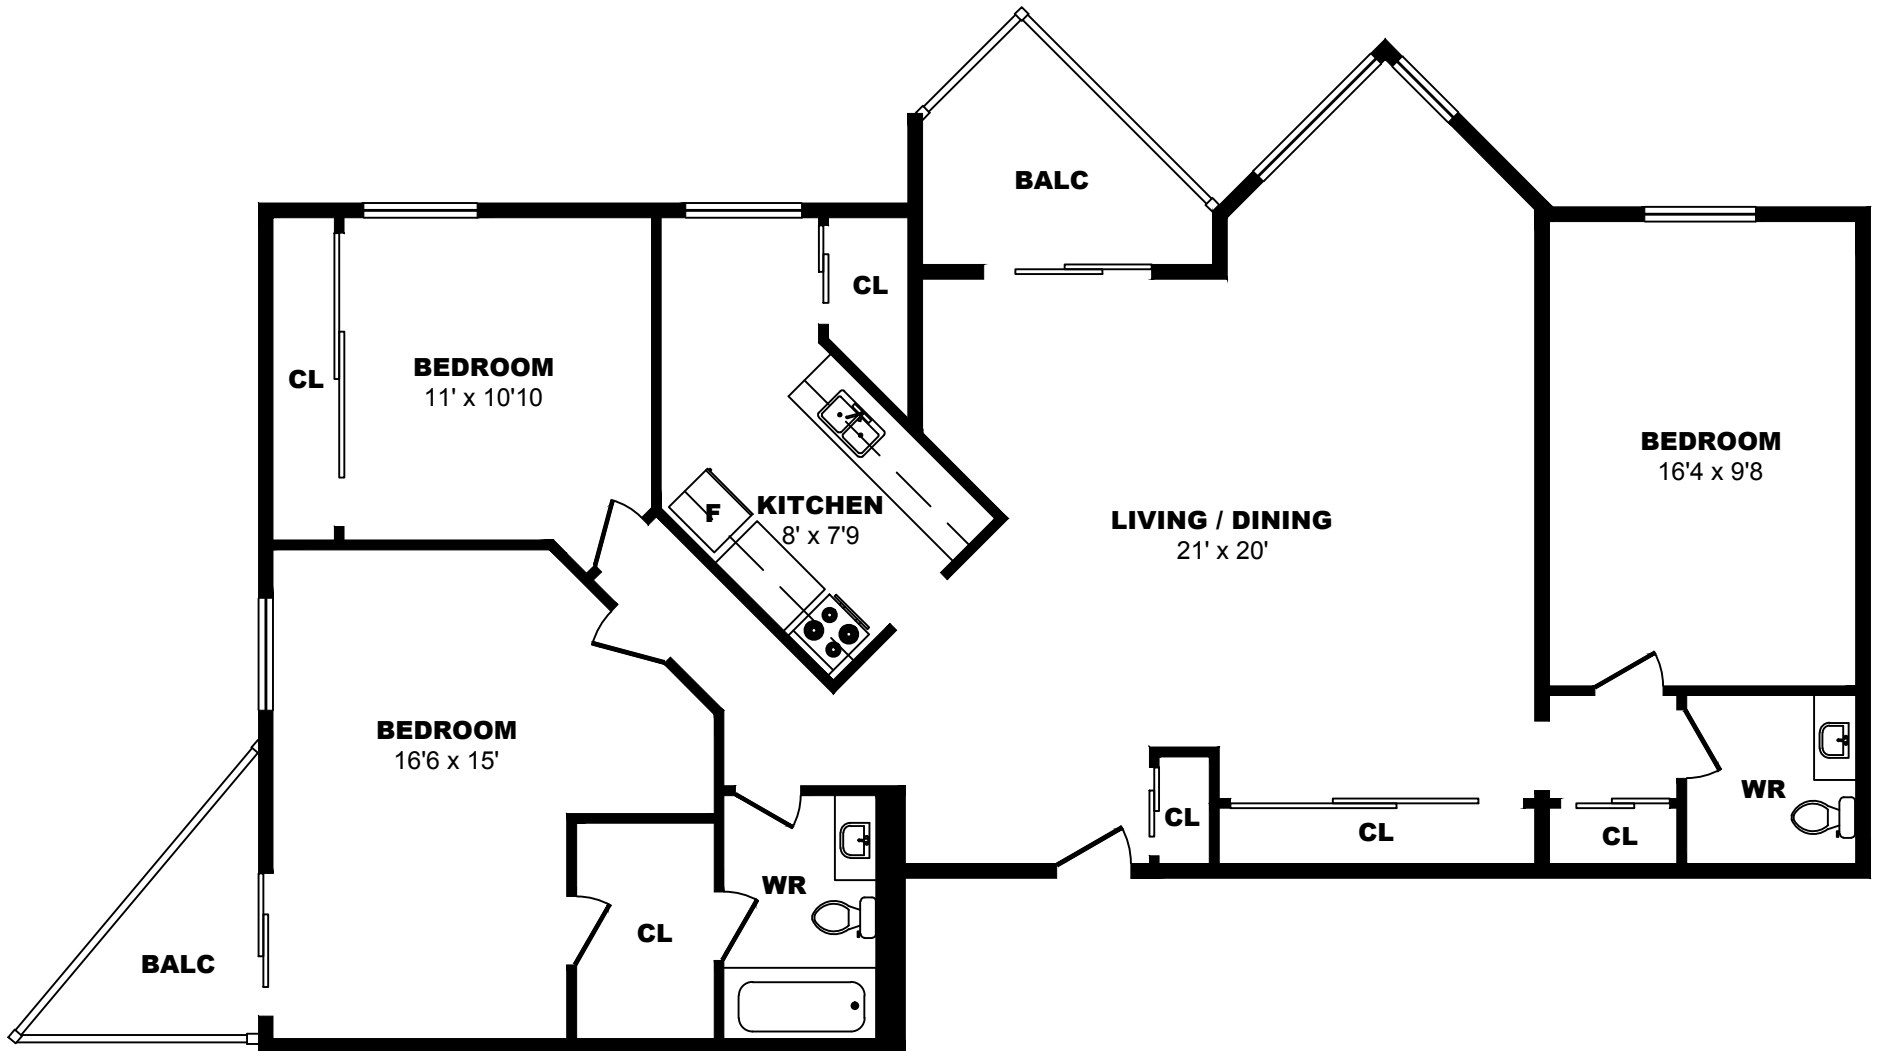

## 501 Wilkins St London - 3 Bdrm A, 1407sf

All dimensions are approximate. Sizes and specifications are subject to change without notice E. & O. E. All illustrations are artist's concept. Actual usable floor space may vary slightly from stated floor area.

## 501 Wilkins St London - 3 Bdrm B, 1407sf

All dimensions are approximate. Sizes and specifications are subject to change without notice E. & O. E. All illustrations are artist's concept. Actual usable floor space may vary slightly from stated floor area.