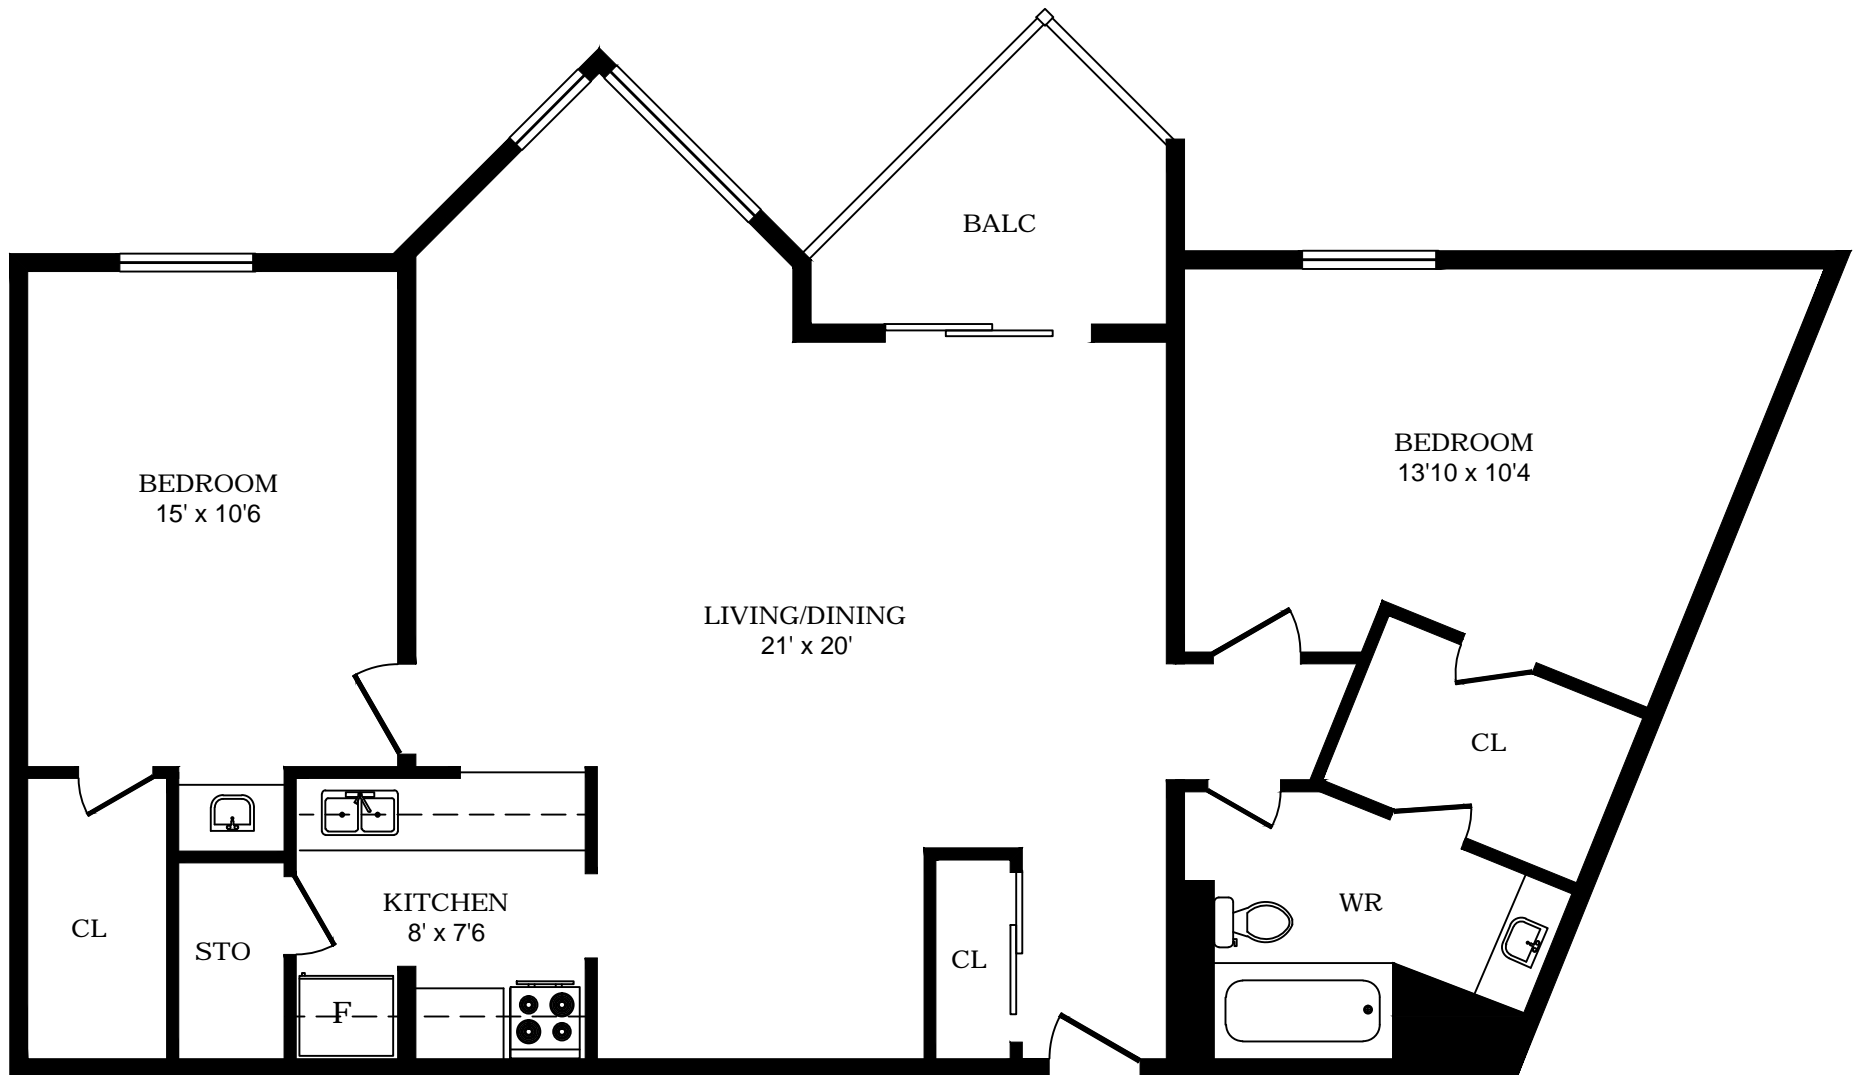

501 Wilkins St London - 2 Bdrm A, 1063sf

All dimensions are approximate. Sizes and specifications are subject to change without notice E. & O. E.
All illustrations are artist's concept. Actual usable floor space may vary slightly from stated floor area.

501 Wilkins St London - 2 Bdrm B, 1100sf

All dimensions are approximate. Sizes and specifications are subject to change without notice E. & O. E.
 All illustrations are artist's concept. Actual usable floor space may vary slightly from stated floor area.

501 Wilkins St London - 2 Bdrm C, 1030sf

All dimensions are approximate. Sizes and specifications are subject to change without notice E. & O. E.
All illustrations are artist's concept. Actual usable floor space may vary slightly from stated floor area.

501 Wilkins St London - 2 Bdrm D, 989sf

All dimensions are approximate. Sizes and specifications are subject to change without notice E. & O. E. All illustrations are artist's concept. Actual usable floor space may vary slightly from stated floor area.