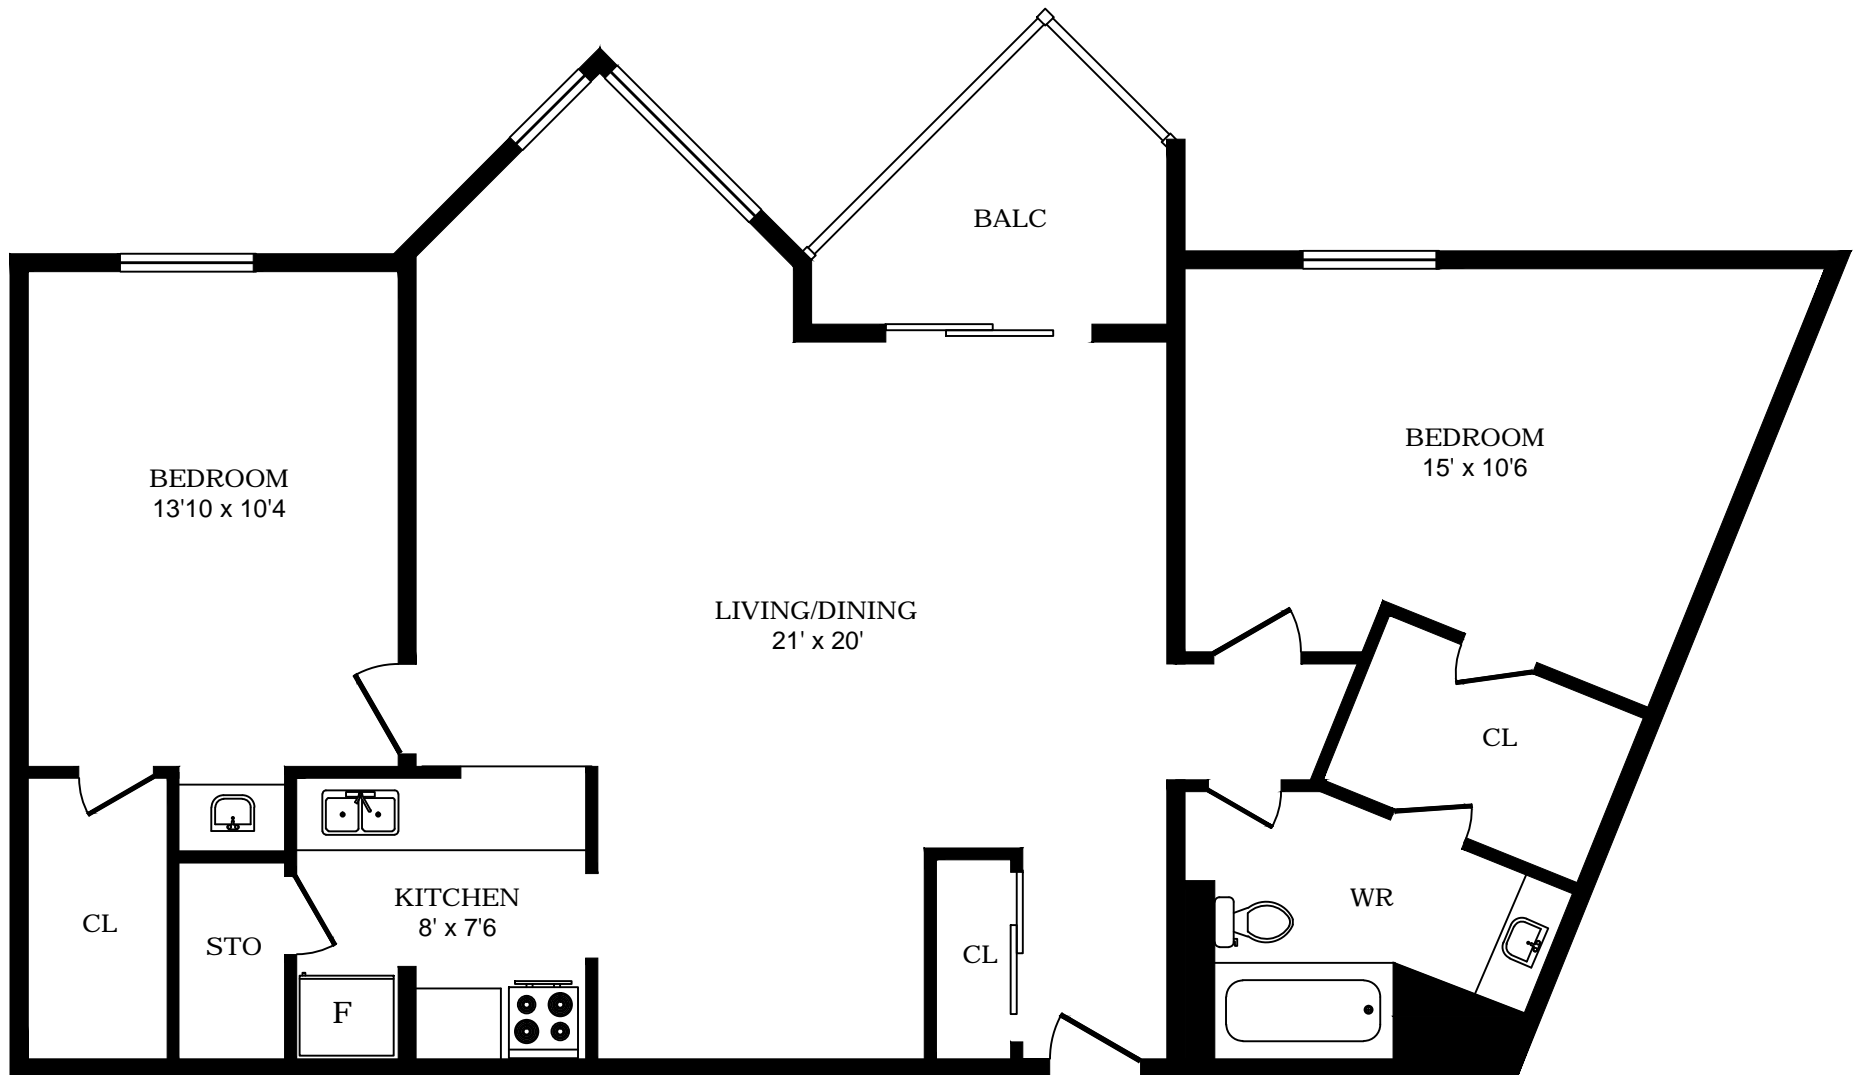

501 Wilkins St London - 2 Bdrm A, 1063sf

All dimensions are approximate. Sizes and specifications are subject to change without notice E. & O. E.
All illustrations are artist's concept. Actual usable floor space may vary slightly from stated floor area.

501 Wilkins St London - 2 Bdrm B, 1100sf

All dimensions are approximate. Sizes and specifications are subject to change without notice E. & O. E.
 All illustrations are artist's concept. Actual usable floor space may vary slightly from stated floor area.

501 Wilkins St London - 2 Bdrm C, 1030sf

All dimensions are approximate. Sizes and specifications are subject to change without notice E. & O. E.
All illustrations are artist's concept. Actual usable floor space may vary slightly from stated floor area.

501 Wilkins St London - 2 Bdrm D, 989sf

All dimensions are approximate. Sizes and specifications are subject to change without notice E. & O. E. All illustrations are artist's concept. Actual usable floor space may vary slightly from stated floor area.