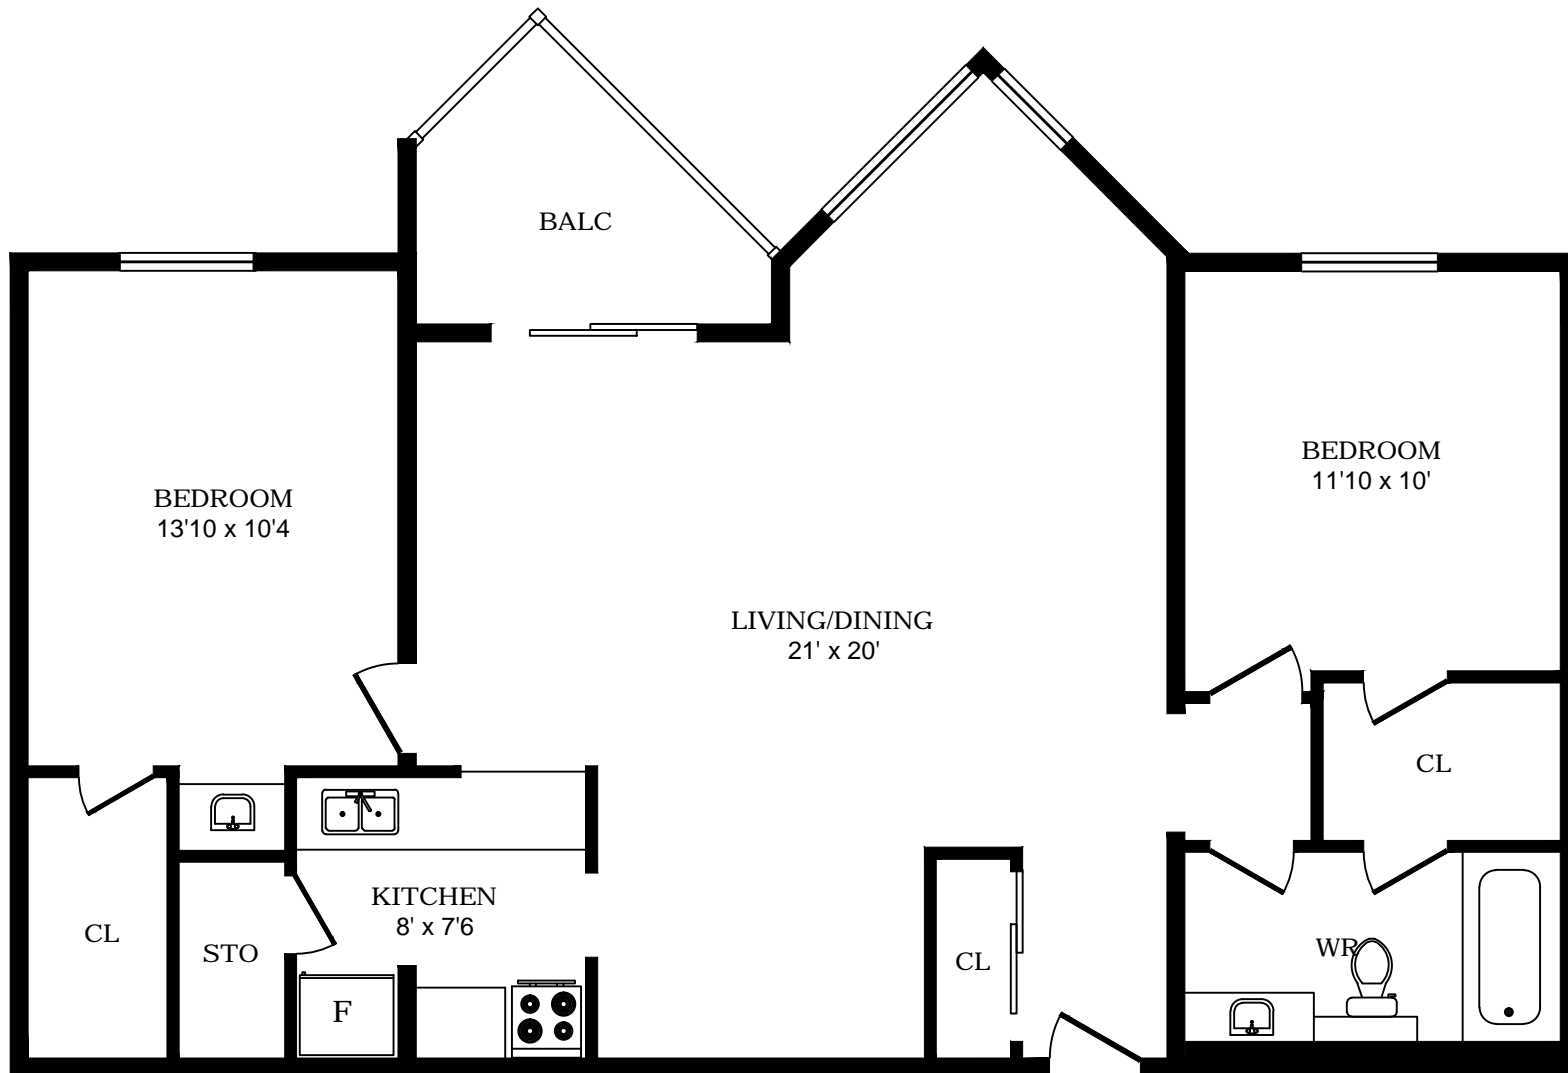

501 Wilkins St London - 2 Bdrm A, 1063sf

All dimensions are approximate. Sizes and specifications are subject to change without notice E. & O. E.
All illustrations are artist's concept. Actual usable floor space may vary slightly from stated floor area.

501 Wilkins St London - 2 Bdrm B, 1100sf

All dimensions are approximate. Sizes and specifications are subject to change without notice E. & O. E.
 All illustrations are artist's concept. Actual usable floor space may vary slightly from stated floor area.

501 Wilkins St London - 2 Bdrm C, 1030sf

All dimensions are approximate. Sizes and specifications are subject to change without notice E. & O. E.
All illustrations are artist's concept. Actual usable floor space may vary slightly from stated floor area.

501 Wilkins St London - 2 Bdrm D, 989sf

All dimensions are approximate. Sizes and specifications are subject to change without notice E. & O. E. All illustrations are artist's concept. Actual usable floor space may vary slightly from stated floor area.