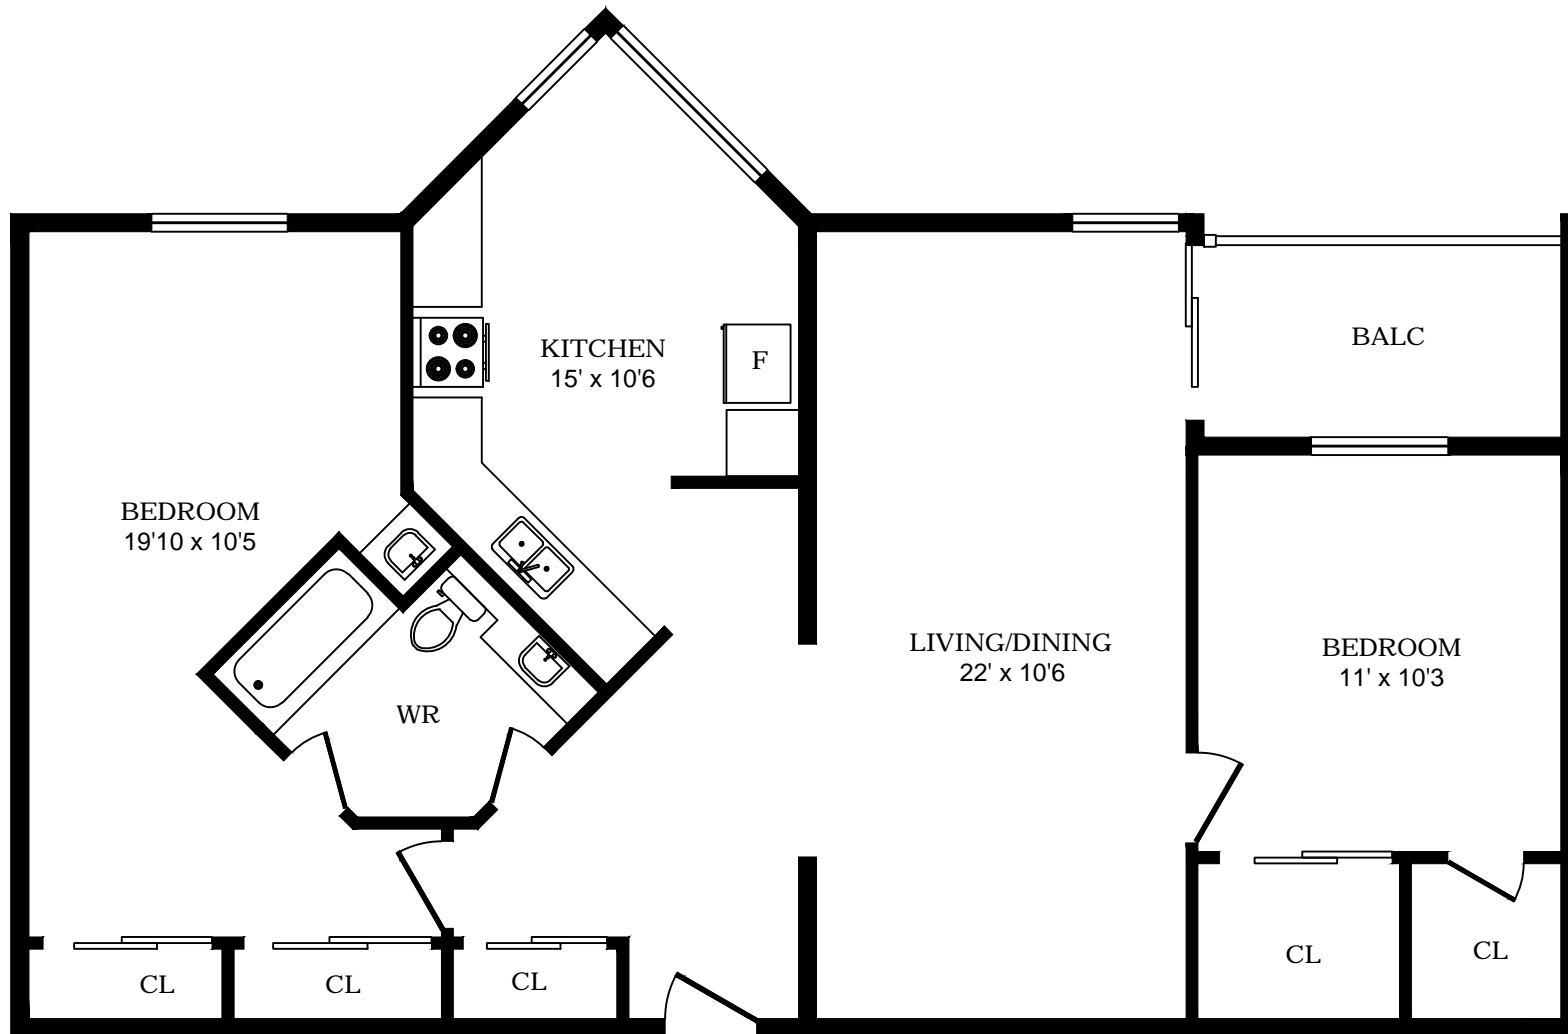

501 Wilkins St London - 2 Bdrm B, 1100sf

All dimensions are approximate. Sizes and specifications are subject to change without notice E. & O. E.
 All illustrations are artist's concept. Actual usable floor space may vary slightly from stated floor area.

501 Wilkins St London - 2 Bdrm C, 1030sf

All dimensions are approximate. Sizes and specifications are subject to change without notice E. & O. E.
All illustrations are artist's concept. Actual usable floor space may vary slightly from stated floor area.

501 Wilkins St London - 2 Bdrm D, 989sf

All dimensions are approximate. Sizes and specifications are subject to change without notice E. & O. E. All illustrations are artist's concept. Actual usable floor space may vary slightly from stated floor area.

501 Wilkins St London - 2 Bdrm E, 1110sf

All dimensions are approximate. Sizes and specifications are subject to change without notice E. & O. E. All illustrations are artist's concept. Actual usable floor space may vary slightly from stated floor area.