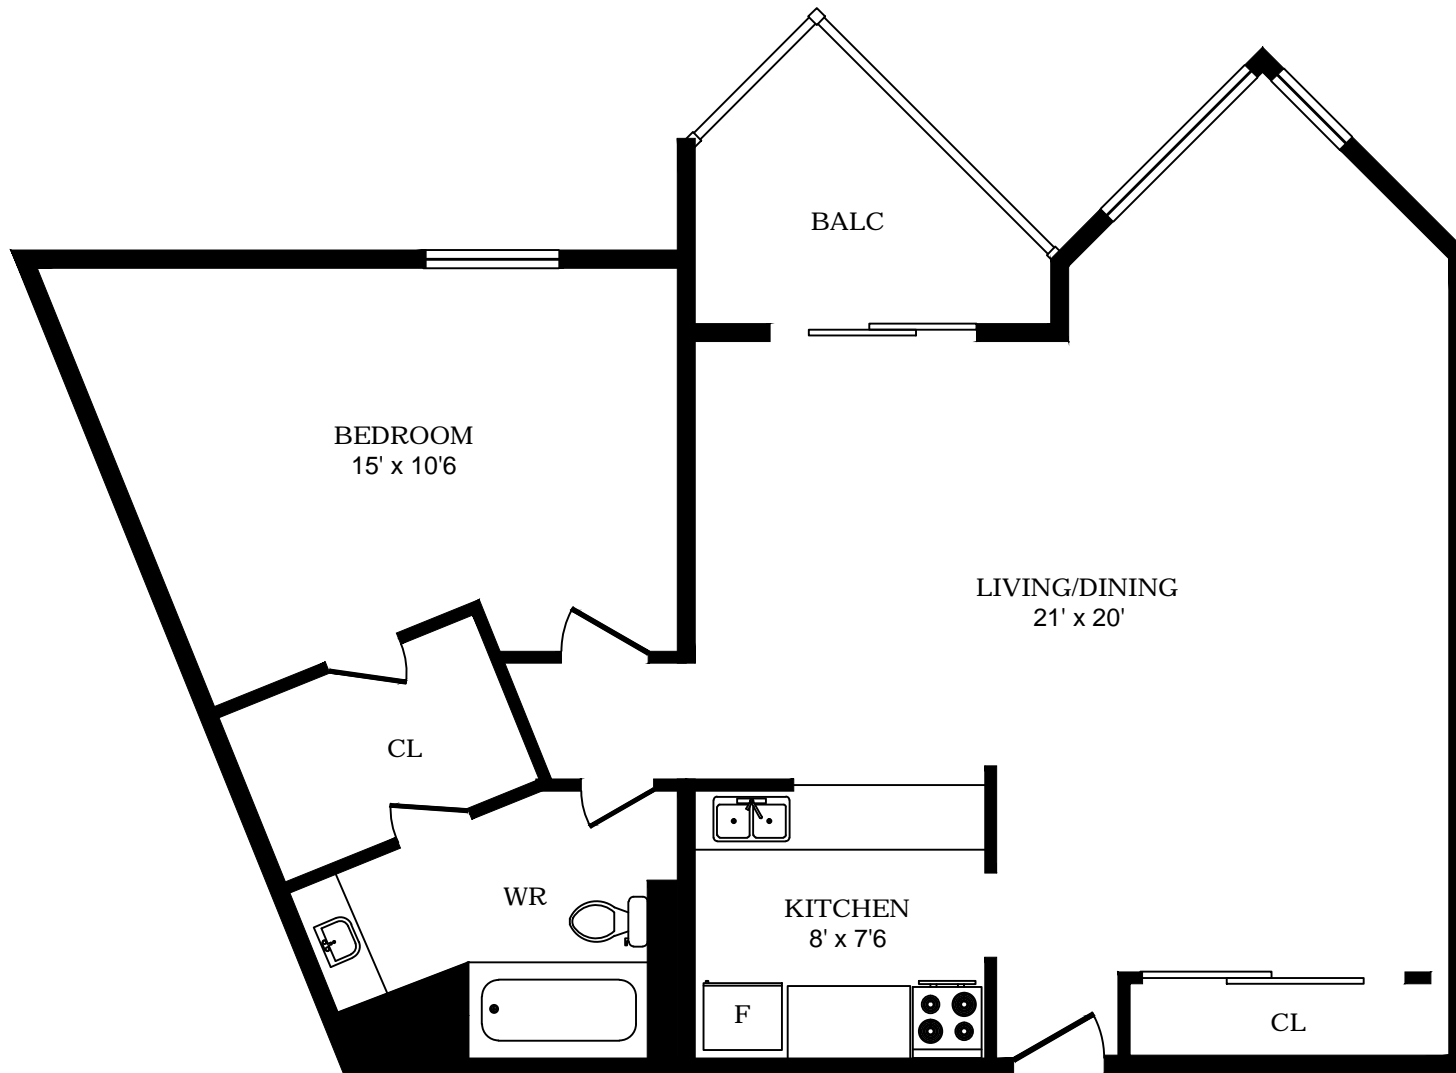

501 Wilkins St London - 1 Bdrm A, 798sf

All dimensions are approximate. Sizes and specifications are subject to change without notice E. & O. E.
 All illustrations are artist's concept. Actual usable floor space may vary slightly from stated floor area.

501 Wilkins St London - 1 Bdrm B, 723sf

All dimensions are approximate. Sizes and specifications are subject to change without notice E. & O. E.
 All illustrations are artist's concept. Actual usable floor space may vary slightly from stated floor area.

501 Wilkins St London - 1 Bdrm C, 825sf

All dimensions are approximate. Sizes and specifications are subject to change without notice E. & O. E.
All illustrations are artist's concept. Actual usable floor space may vary slightly from stated floor area.

501 Wilkins St London - 1 Bdrm D, 786sf

All dimensions are approximate. Sizes and specifications are subject to change without notice E. & O. E.
All illustrations are artist's concept. Actual usable floor space may vary slightly from stated floor area.