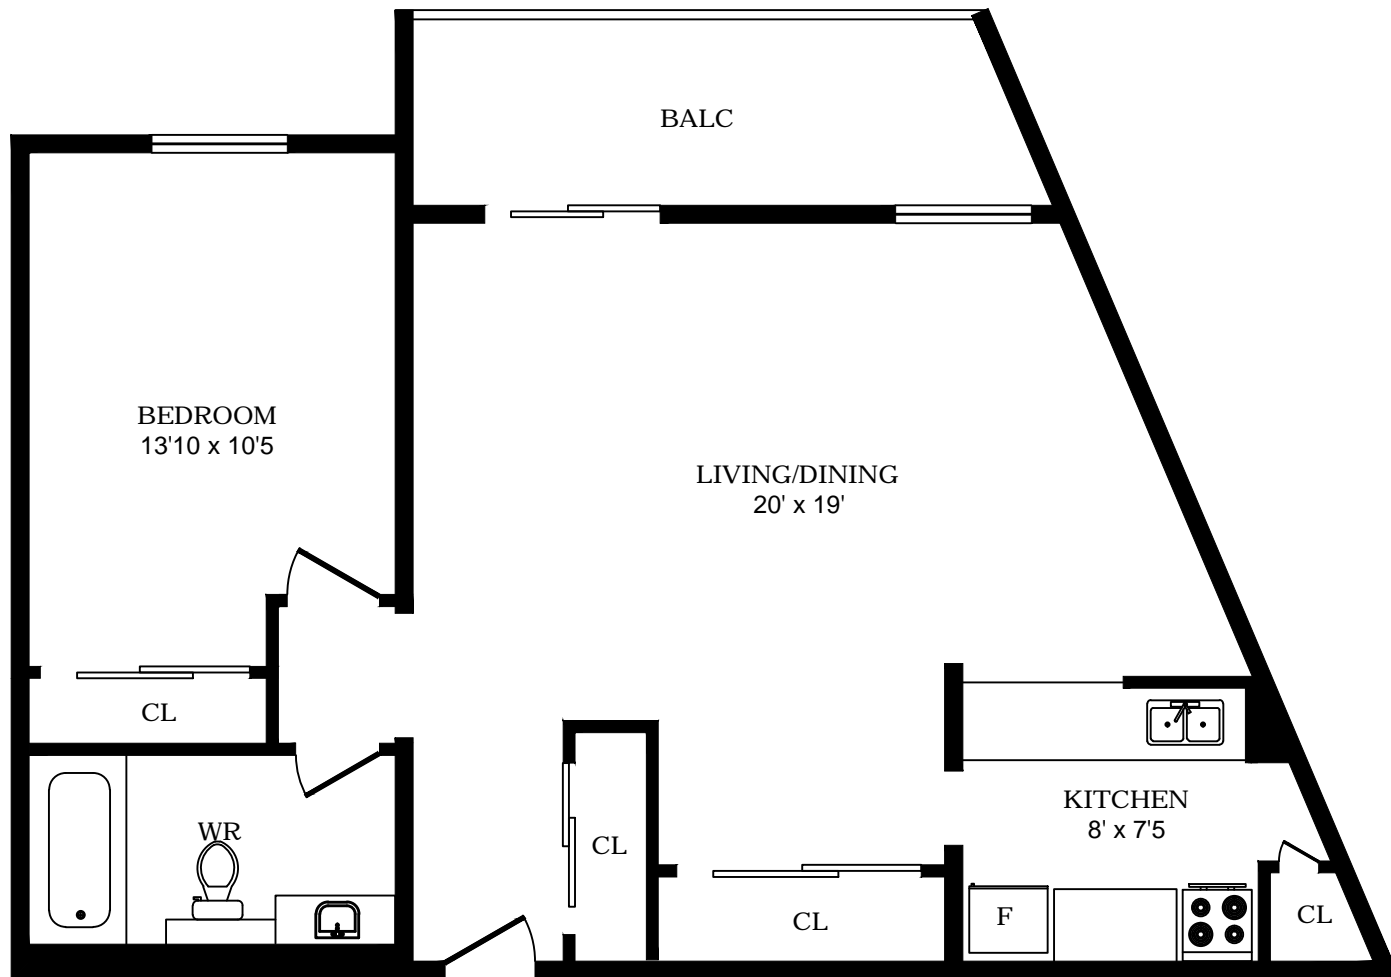

501 Wilkins St London - 1 Bdrm A, 798sf

All dimensions are approximate. Sizes and specifications are subject to change without notice E. & O. E.
 All illustrations are artist's concept. Actual usable floor space may vary slightly from stated floor area.

501 Wilkins St London - 1 Bdrm B, 723sf

All dimensions are approximate. Sizes and specifications are subject to change without notice E. & O. E.
 All illustrations are artist's concept. Actual usable floor space may vary slightly from stated floor area.

501 Wilkins St London - 1 Bdrm C, 825sf

All dimensions are approximate. Sizes and specifications are subject to change without notice E. & O. E.
All illustrations are artist's concept. Actual usable floor space may vary slightly from stated floor area.

501 Wilkins St London - 1 Bdrm D, 786sf

All dimensions are approximate. Sizes and specifications are subject to change without notice E. & O. E.
All illustrations are artist's concept. Actual usable floor space may vary slightly from stated floor area.