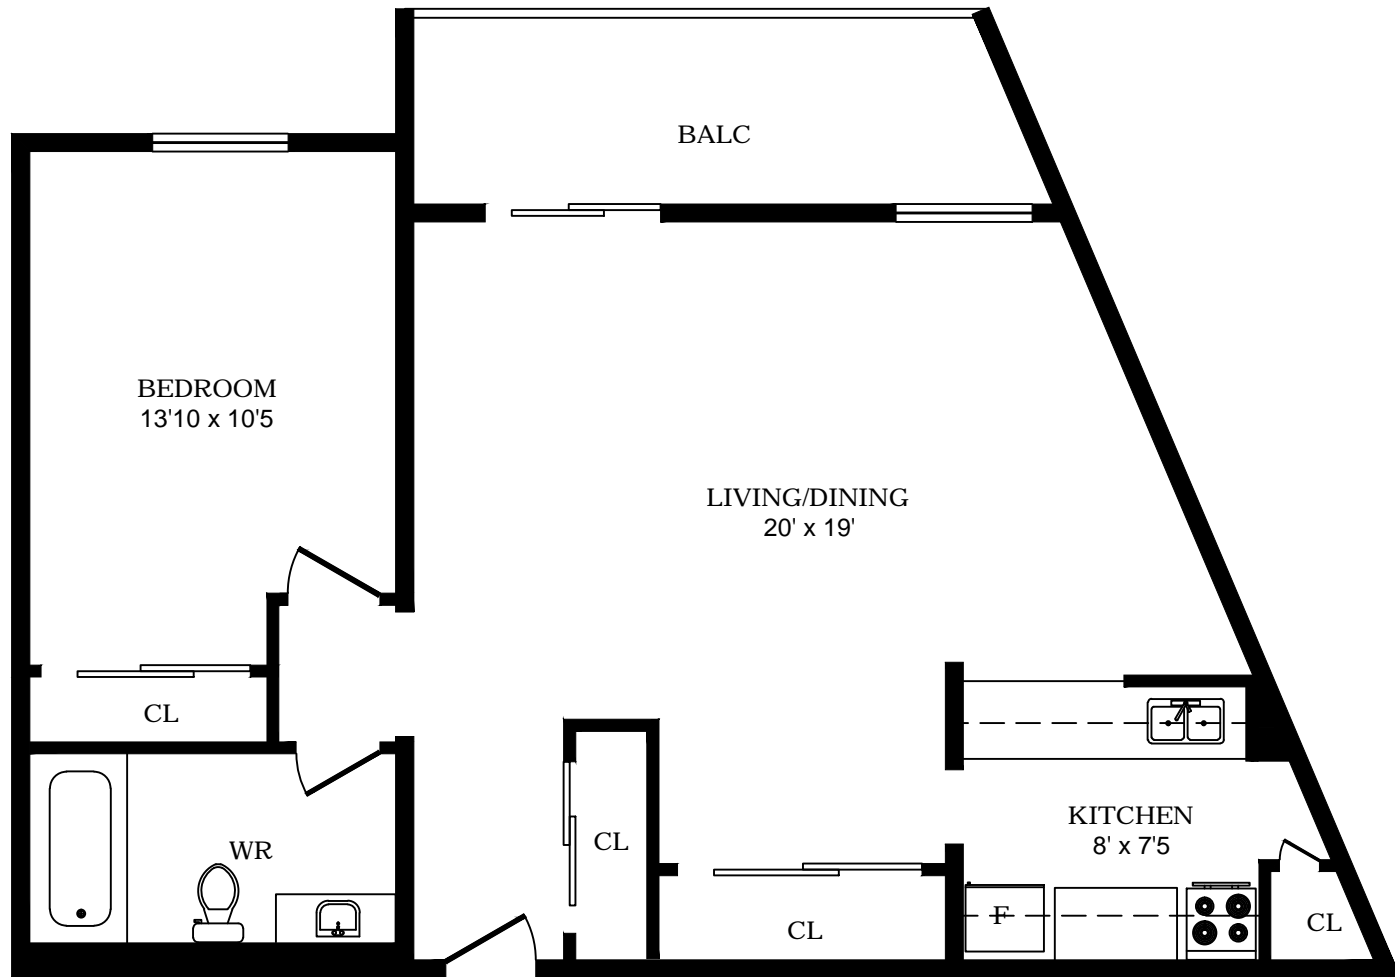

501 Wilkins St London - 1 Bdrm A, 798sf

All dimensions are approximate. Sizes and specifications are subject to change without notice E. & O. E.
 All illustrations are artist's concept. Actual usable floor space may vary slightly from stated floor area.

501 Wilkins St London - 1 Bdrm B, 723sf

All dimensions are approximate. Sizes and specifications are subject to change without notice E. & O. E.
 All illustrations are artist's concept. Actual usable floor space may vary slightly from stated floor area.

501 Wilkins St London - 1 Bdrm C, 825sf

All dimensions are approximate. Sizes and specifications are subject to change without notice E. & O. E.
All illustrations are artist's concept. Actual usable floor space may vary slightly from stated floor area.

501 Wilkins St London - 1 Bdrm D, 786sf

All dimensions are approximate. Sizes and specifications are subject to change without notice E. & O. E.
All illustrations are artist's concept. Actual usable floor space may vary slightly from stated floor area.