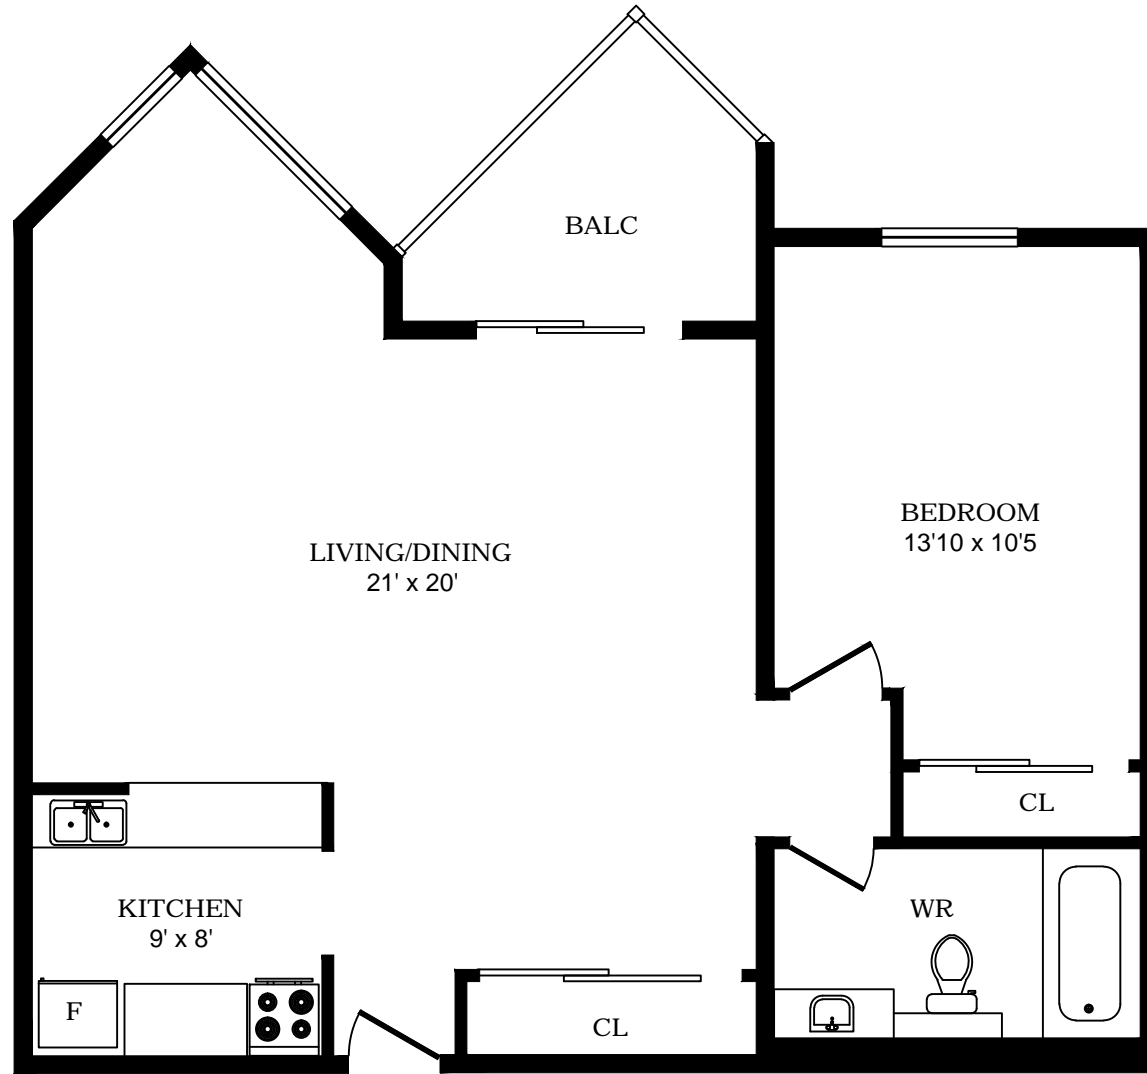

501 Wilkins St London - 1 Bdrm A, 798sf

All dimensions are approximate. Sizes and specifications are subject to change without notice E. & O. E.
 All illustrations are artist's concept. Actual usable floor space may vary slightly from stated floor area.

501 Wilkins St London - 1 Bdrm B, 723sf

All dimensions are approximate. Sizes and specifications are subject to change without notice E. & O. E.
 All illustrations are artist's concept. Actual usable floor space may vary slightly from stated floor area.

501 Wilkins St London - 1 Bdrm C, 825sf

All dimensions are approximate. Sizes and specifications are subject to change without notice E. & O. E.
All illustrations are artist's concept. Actual usable floor space may vary slightly from stated floor area.

501 Wilkins St London - 1 Bdrm D, 786sf

All dimensions are approximate. Sizes and specifications are subject to change without notice E. & O. E.
All illustrations are artist's concept. Actual usable floor space may vary slightly from stated floor area.