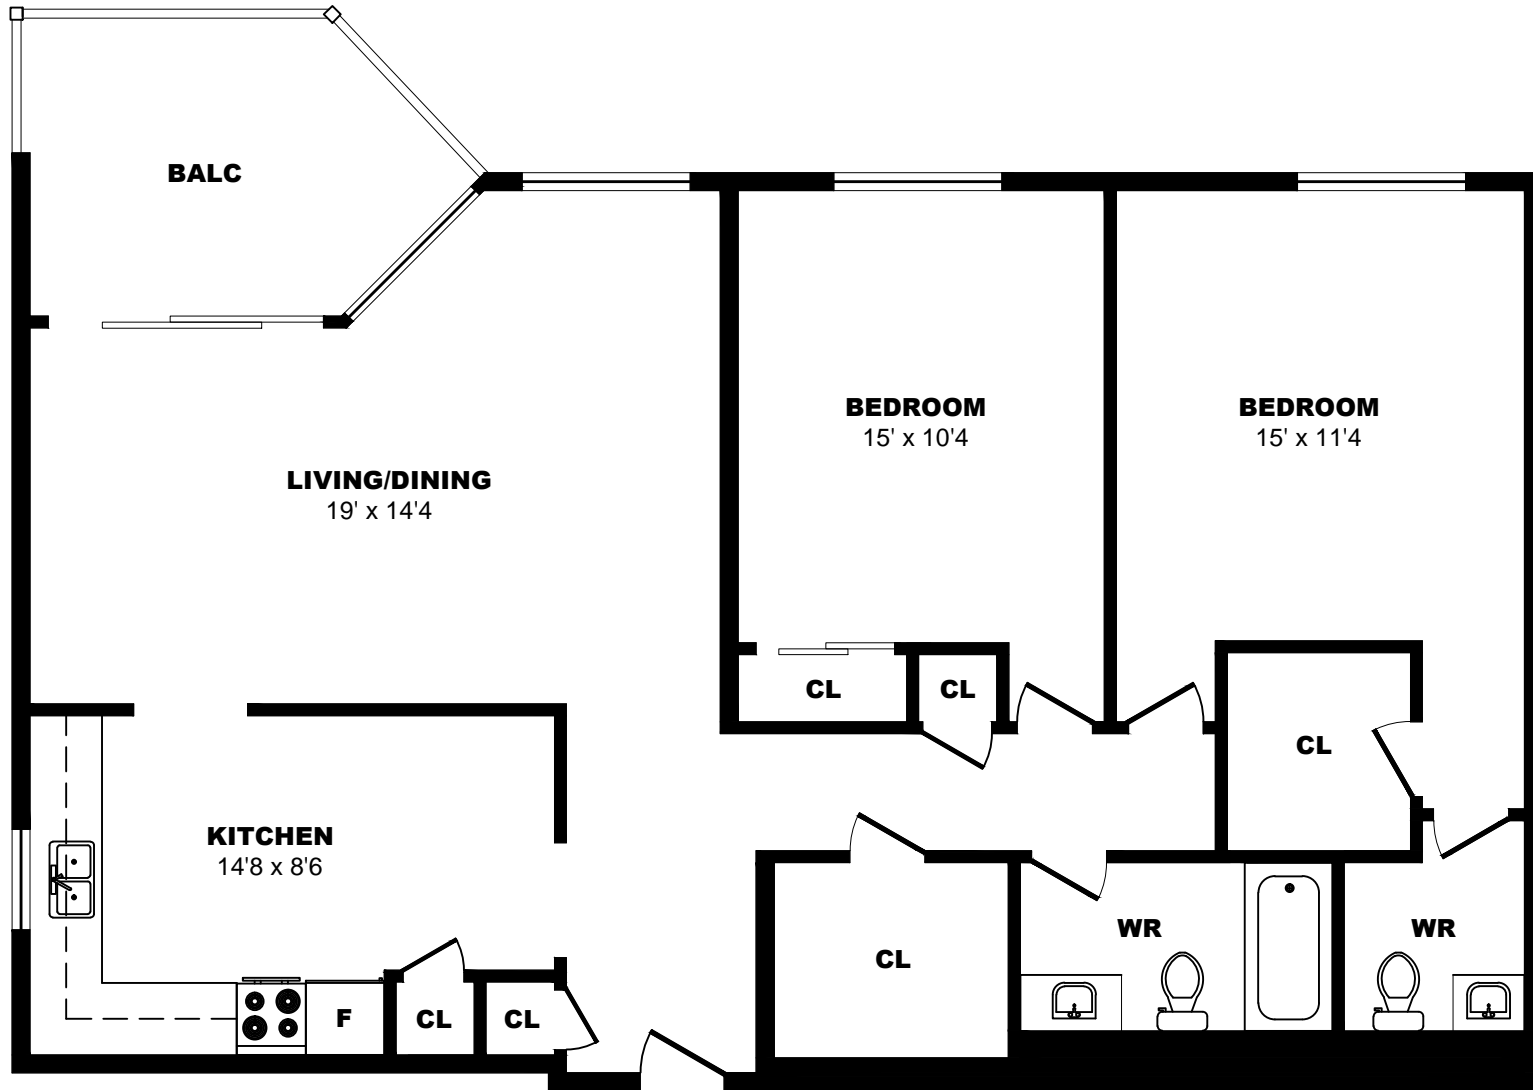

## 450 Sandringham Cr, London - 1 Bdrm A, 836sf

All dimensions are approximate. Sizes and specifications are subject to change without notice E. & O. E.  
All illustrations are artist's concept. Actual usable floor space may vary slightly from stated floor area.

## 450 Sandringham Cr, London - 2 Bdrm A, 1045sf

All dimensions are approximate. Sizes and specifications are subject to change without notice E. & O. E.  
All illustrations are artist's concept. Actual usable floor space may vary slightly from stated floor area.

## 450 Sandringham Cr, London - 2 Bdrm B, 1048sf

All dimensions are approximate. Sizes and specifications are subject to change without notice E. & O. E.  
 All illustrations are artist's concept. Actual usable floor space may vary slightly from stated floor area.