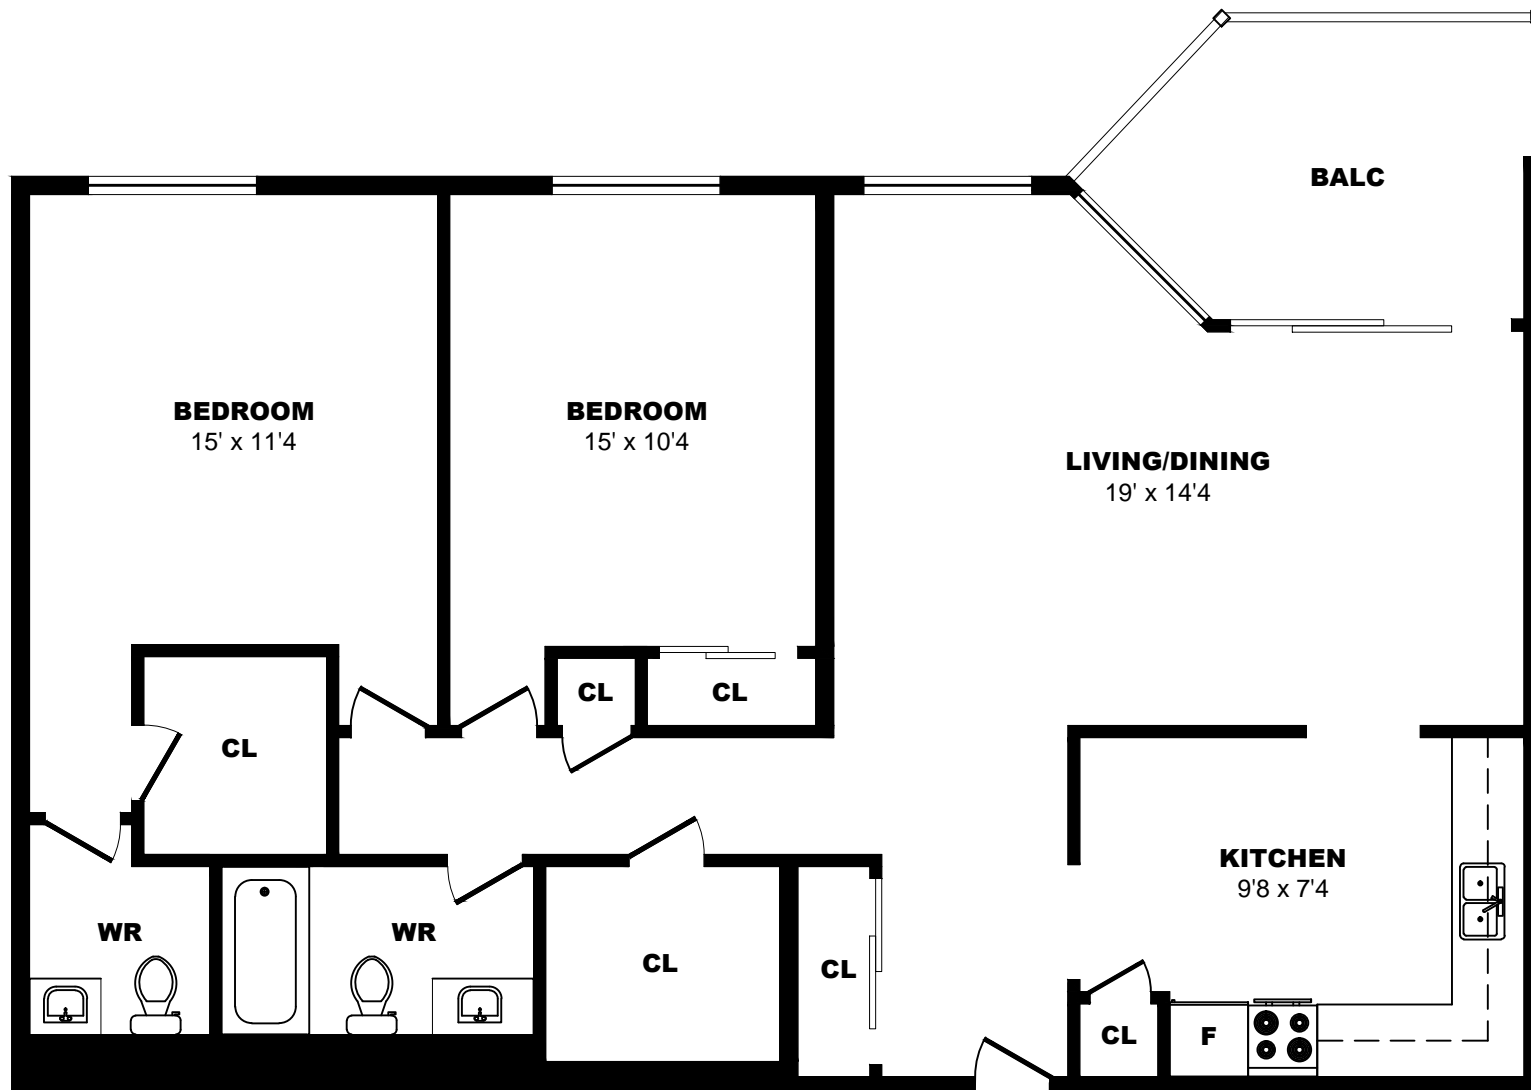

## 450 Sandringham Cr, London - 1 Bdrm A, 836sf

All dimensions are approximate. Sizes and specifications are subject to change without notice E. & O. E.  
All illustrations are artist's concept. Actual usable floor space may vary slightly from stated floor area.

## 450 Sandringham Cr, London - 2 Bdrm A, 1045sf

All dimensions are approximate. Sizes and specifications are subject to change without notice E. & O. E.  
All illustrations are artist's concept. Actual usable floor space may vary slightly from stated floor area.

## 450 Sandringham Cr, London - 2 Bdrm B, 1048sf

All dimensions are approximate. Sizes and specifications are subject to change without notice E. & O. E.  
 All illustrations are artist's concept. Actual usable floor space may vary slightly from stated floor area.