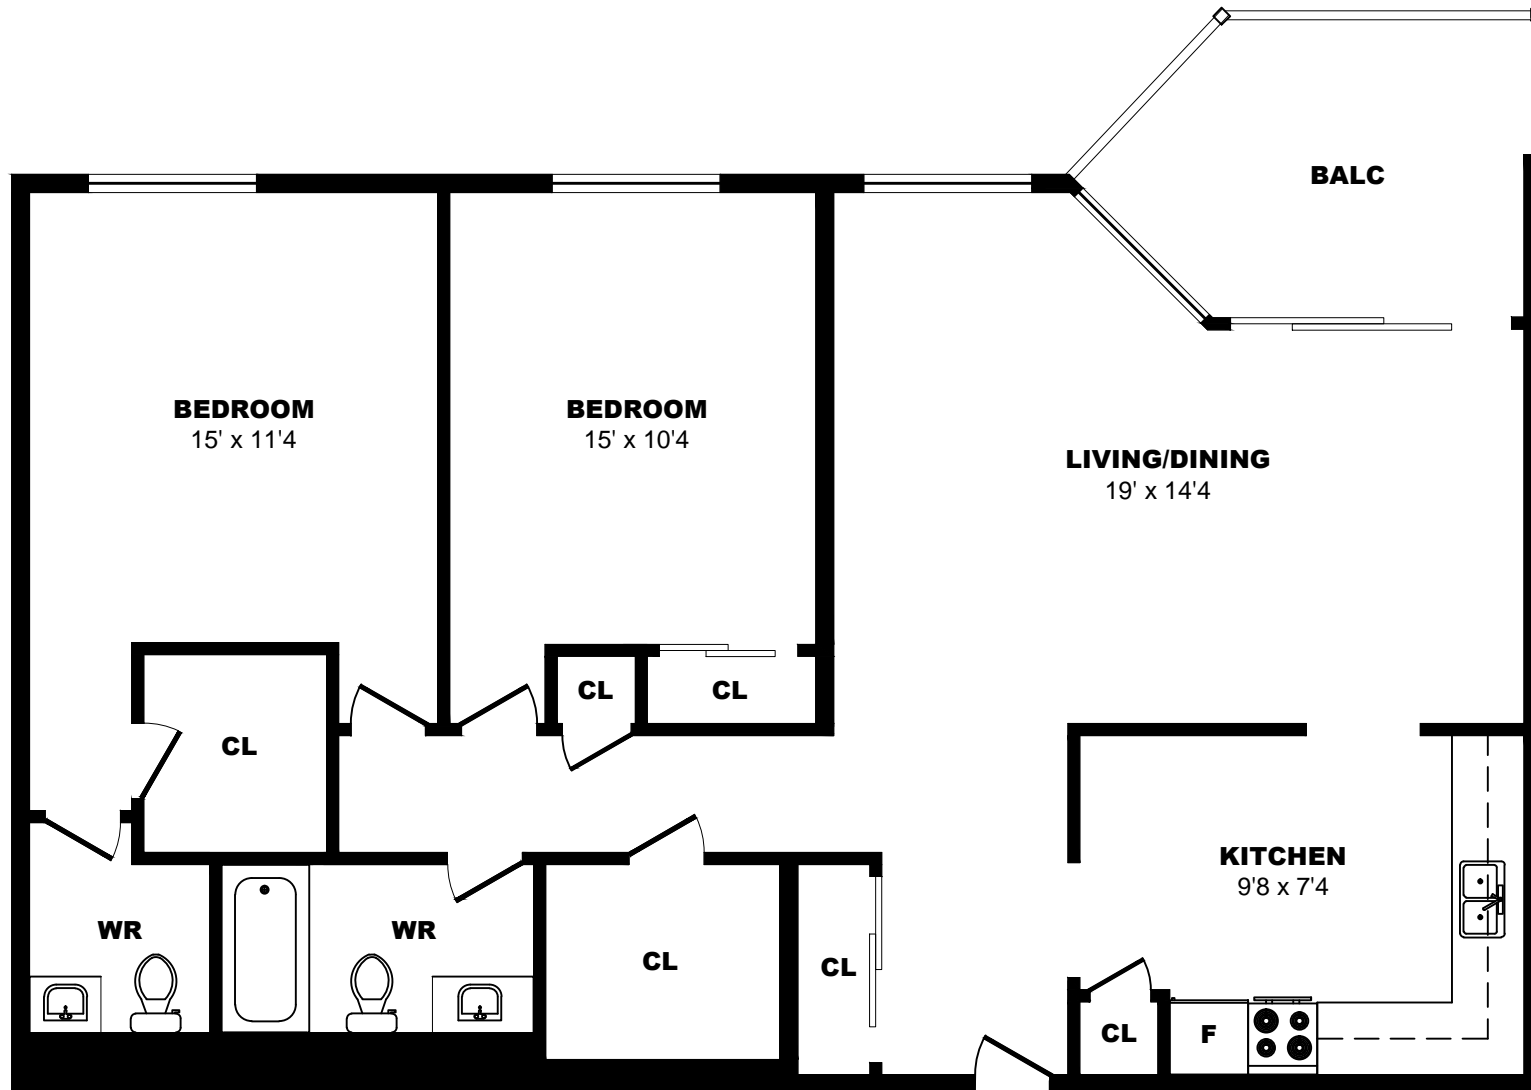

## 450 Sandringham Cr, London - 2 Bdrm A, 1045sf

All dimensions are approximate. Sizes and specifications are subject to change without notice E. & O. E.  
All illustrations are artist's concept. Actual usable floor space may vary slightly from stated floor area.

## 450 Sandringham Cr, London - 2 Bdrm B, 1048sf

All dimensions are approximate. Sizes and specifications are subject to change without notice E. & O. E.  
All illustrations are artist's concept. Actual usable floor space may vary slightly from stated floor area.