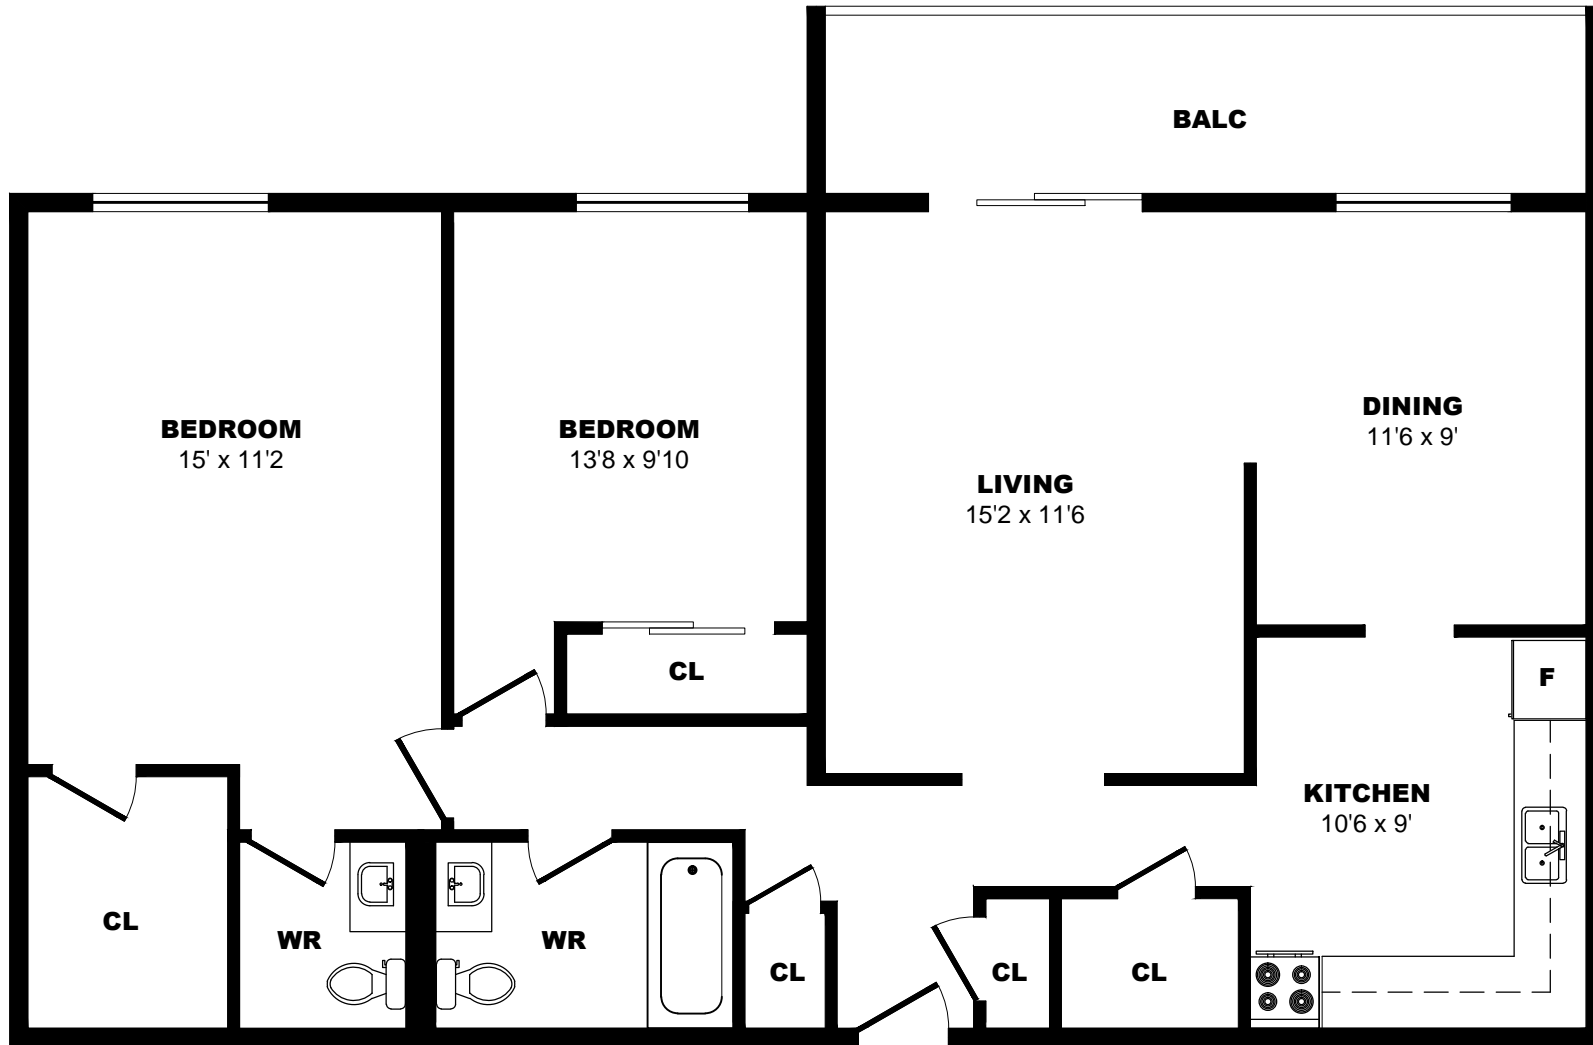

## 400 Sandringham Cr, London - 1 Bdrm B, 784sf

All dimensions are approximate. Sizes and specifications are subject to change without notice E. & O. E.  
All illustrations are artist's concept. Actual usable floor space may vary slightly from stated floor area.

## 400 Sandringham Cr, London - 2 Bdrm A, 1012sf

All dimensions are approximate. Sizes and specifications are subject to change without notice E. & O. E.  
 All illustrations are artist's concept. Actual usable floor space may vary slightly from stated floor area.

## 400 Sandringham Cr, London - 2 Bdrm B, 1012sf

All dimensions are approximate. Sizes and specifications are subject to change without notice E. & O. E.  
All illustrations are artist's concept. Actual usable floor space may vary slightly from stated floor area.

## 400 Sandringham Cr, London - 2 Bdrm C, 1030sf

All dimensions are approximate. Sizes and specifications are subject to change without notice E. & O. E.  
 All illustrations are artist's concept. Actual usable floor space may vary slightly from stated floor area.