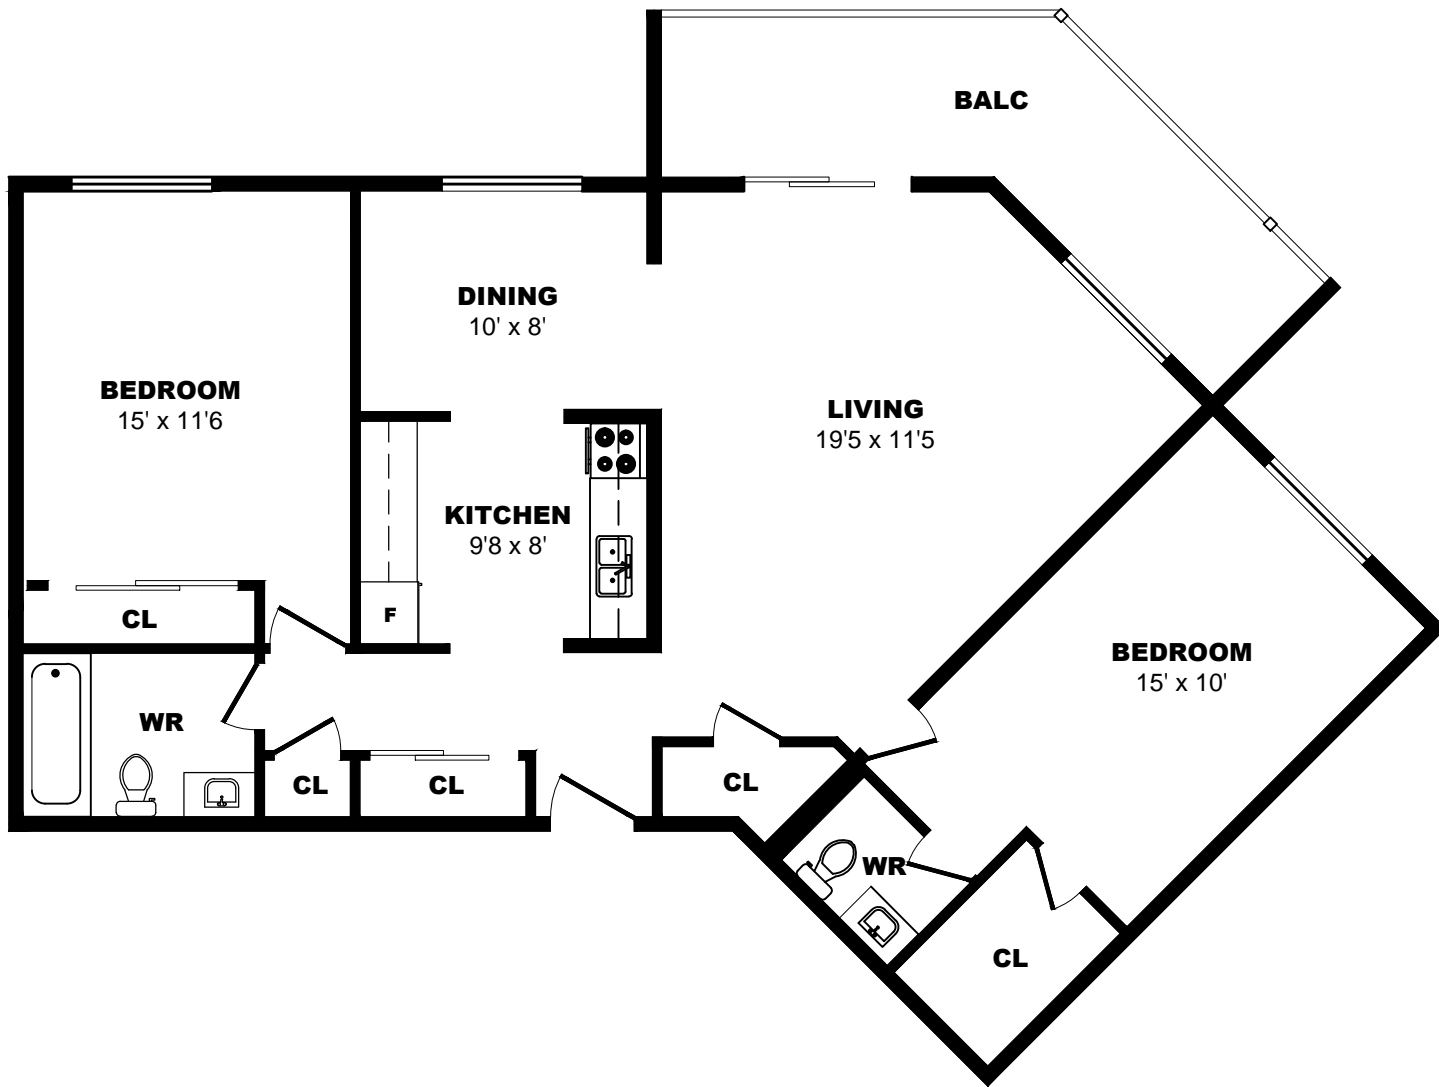

## 400 Sandringham Cr, London - 2 Bdrm J, 1030sf

All dimensions are approximate. Sizes and specifications are subject to change without notice E. & O. E.  
All illustrations are artist's concept. Actual usable floor space may vary slightly from stated floor area.

## 400 Sandringham Cr, London - 2 Bdrm K, 1030sf

All dimensions are approximate. Sizes and specifications are subject to change without notice E. & O. E.  
 All illustrations are artist's concept. Actual usable floor space may vary slightly from stated floor area.

## 400 Sandringham Cr, London - 2 Bdrm L, 1030sf

All dimensions are approximate. Sizes and specifications are subject to change without notice E. & O. E.  
 All illustrations are artist's concept. Actual usable floor space may vary slightly from stated floor area.

## 400 Sandringham Cr, London - 2 Bdrm M, 1012sf

All dimensions are approximate. Sizes and specifications are subject to change without notice E. & O. E.  
 All illustrations are artist's concept. Actual usable floor space may vary slightly from stated floor area.