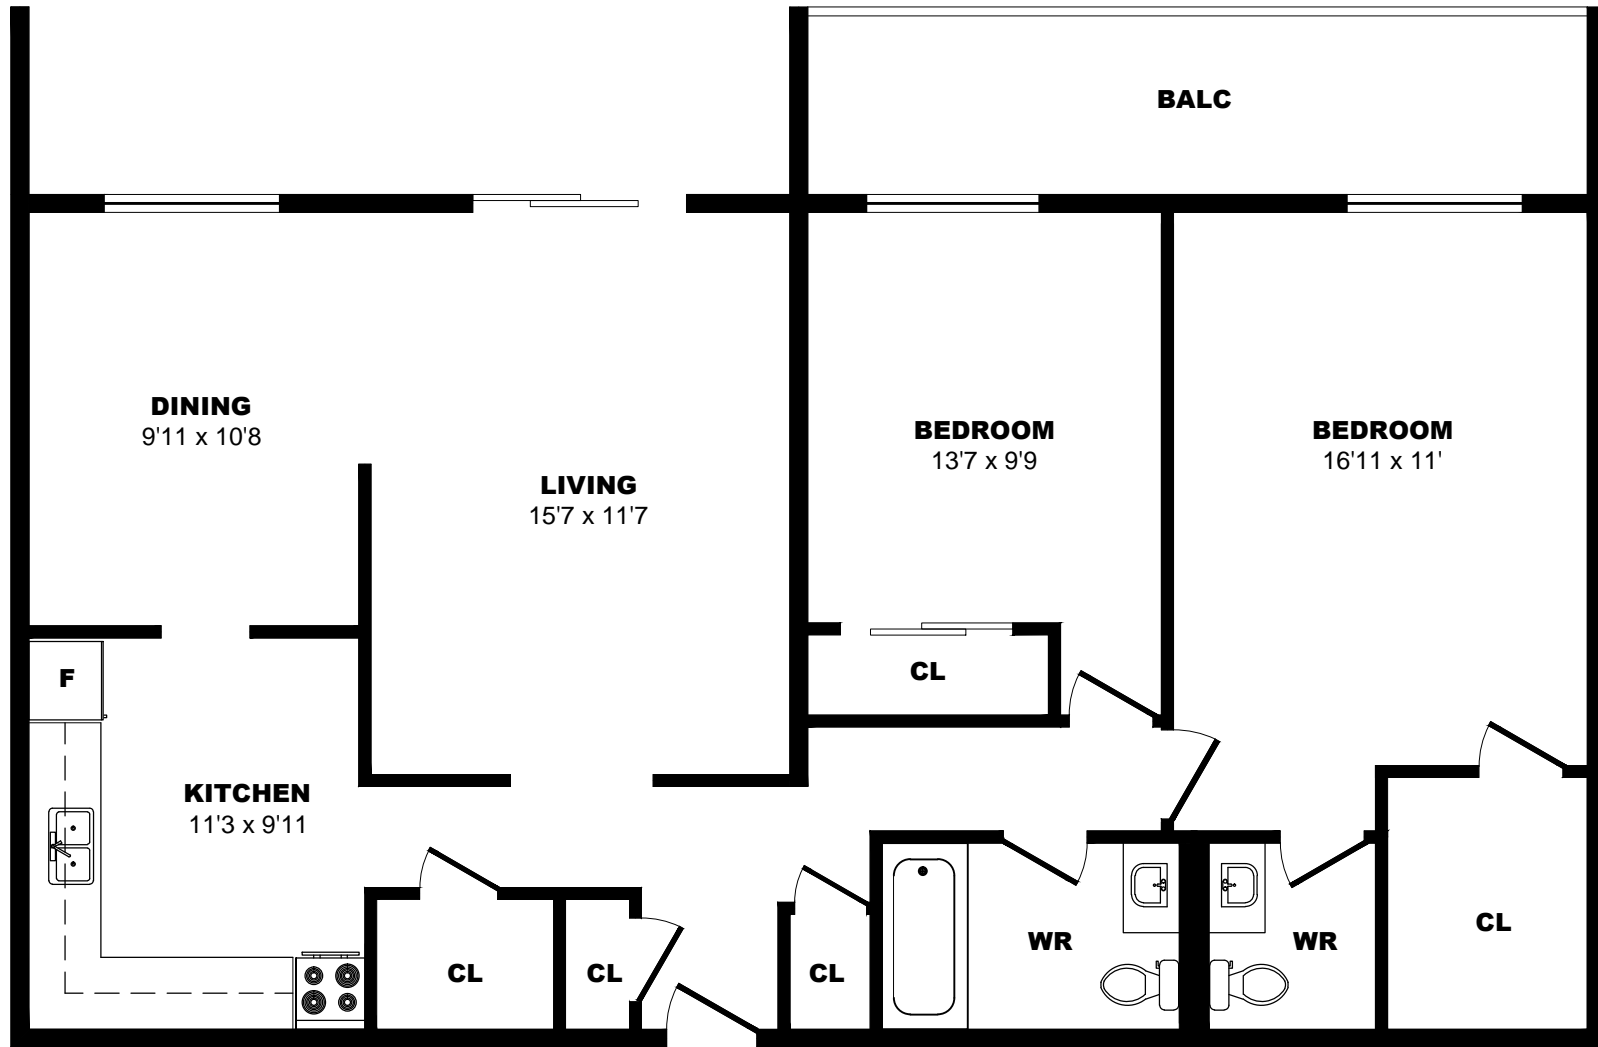

## 400 Sandringham Cr, London - 2 Bdrm B, 1012sf

All dimensions are approximate. Sizes and specifications are subject to change without notice E. & O. E.  
All illustrations are artist's concept. Actual usable floor space may vary slightly from stated floor area.

## 400 Sandringham Cr, London - 2 Bdrm C, 1030sf

All dimensions are approximate. Sizes and specifications are subject to change without notice E. & O. E.  
 All illustrations are artist's concept. Actual usable floor space may vary slightly from stated floor area.

## 400 Sandringham Cr, London - 2 Bdrm D, 1012sf

All dimensions are approximate. Sizes and specifications are subject to change without notice E. & O. E.  
 All illustrations are artist's concept. Actual usable floor space may vary slightly from stated floor area.

## 400 Sandringham Cr, London - 2 Bdrm E, 1030sf

All dimensions are approximate. Sizes and specifications are subject to change without notice E. & O. E.  
 All illustrations are artist's concept. Actual usable floor space may vary slightly from stated floor area.