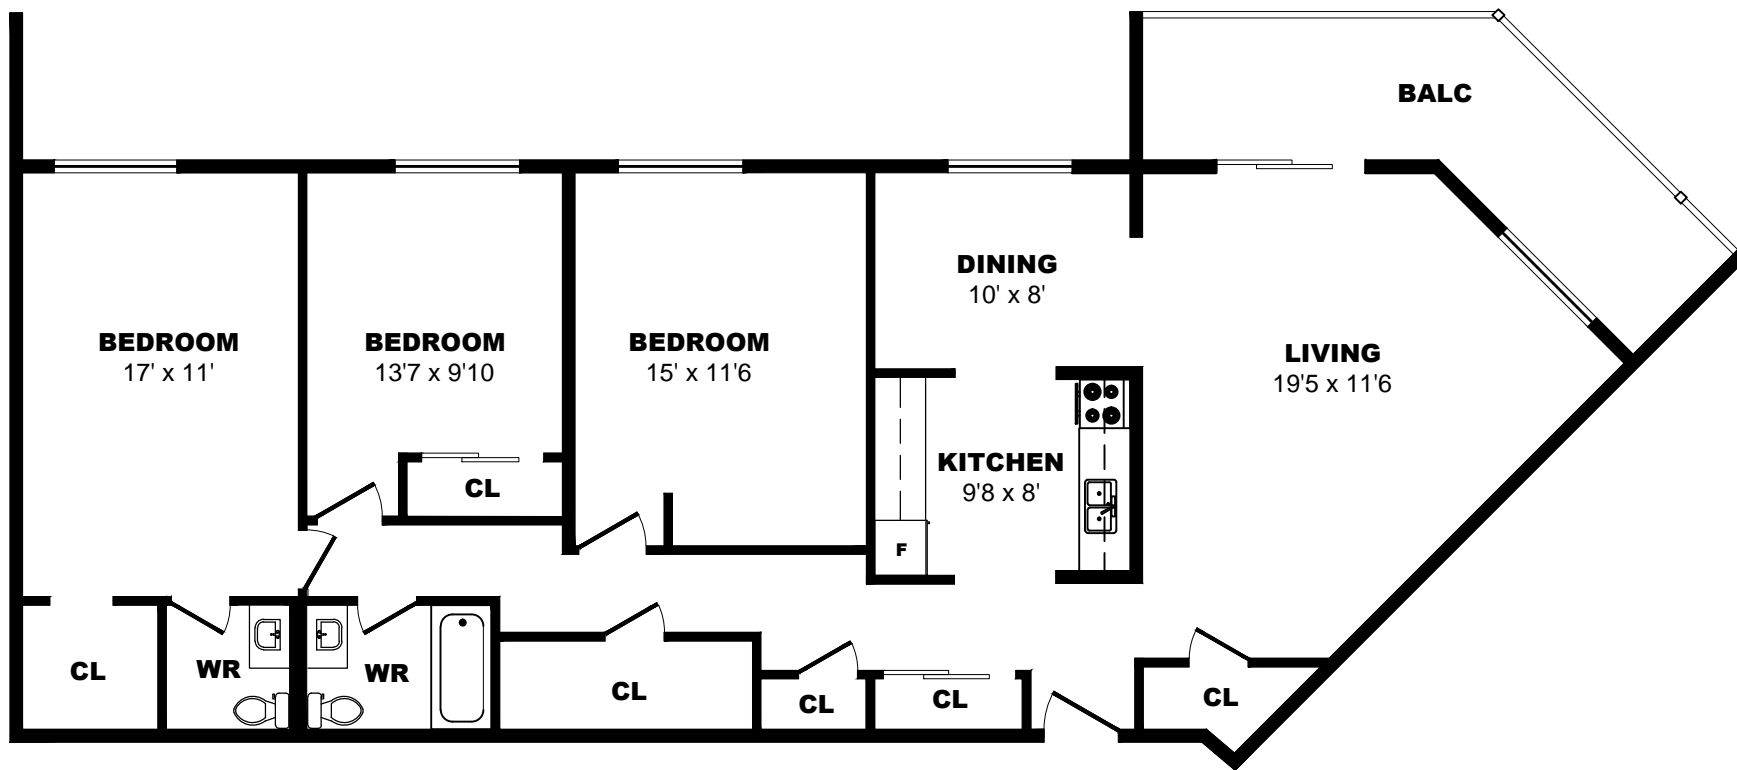

## 400 Sandringham Cr, London - 2 Bdrm L, 1030sf

All dimensions are approximate. Sizes and specifications are subject to change without notice E. & O. E.  
 All illustrations are artist's concept. Actual usable floor space may vary slightly from stated floor area.

## 400 Sandringham Cr, London - 2 Bdrm M, 1012sf

All dimensions are approximate. Sizes and specifications are subject to change without notice E. & O. E.  
 All illustrations are artist's concept. Actual usable floor space may vary slightly from stated floor area.

## 400 Sandringham Cr, London - 3 Bdrm A, 1309sf

All dimensions are approximate. Sizes and specifications are subject to change without notice E. & O. E.  
 All illustrations are artist's concept. Actual usable floor space may vary slightly from stated floor area.

## 400 Sandringham Cr, London - 3 Bdrm B, 1373sf

All dimensions are approximate. Sizes and specifications are subject to change without notice E. & O. E.  
 All illustrations are artist's concept. Actual usable floor space may vary slightly from stated floor area.