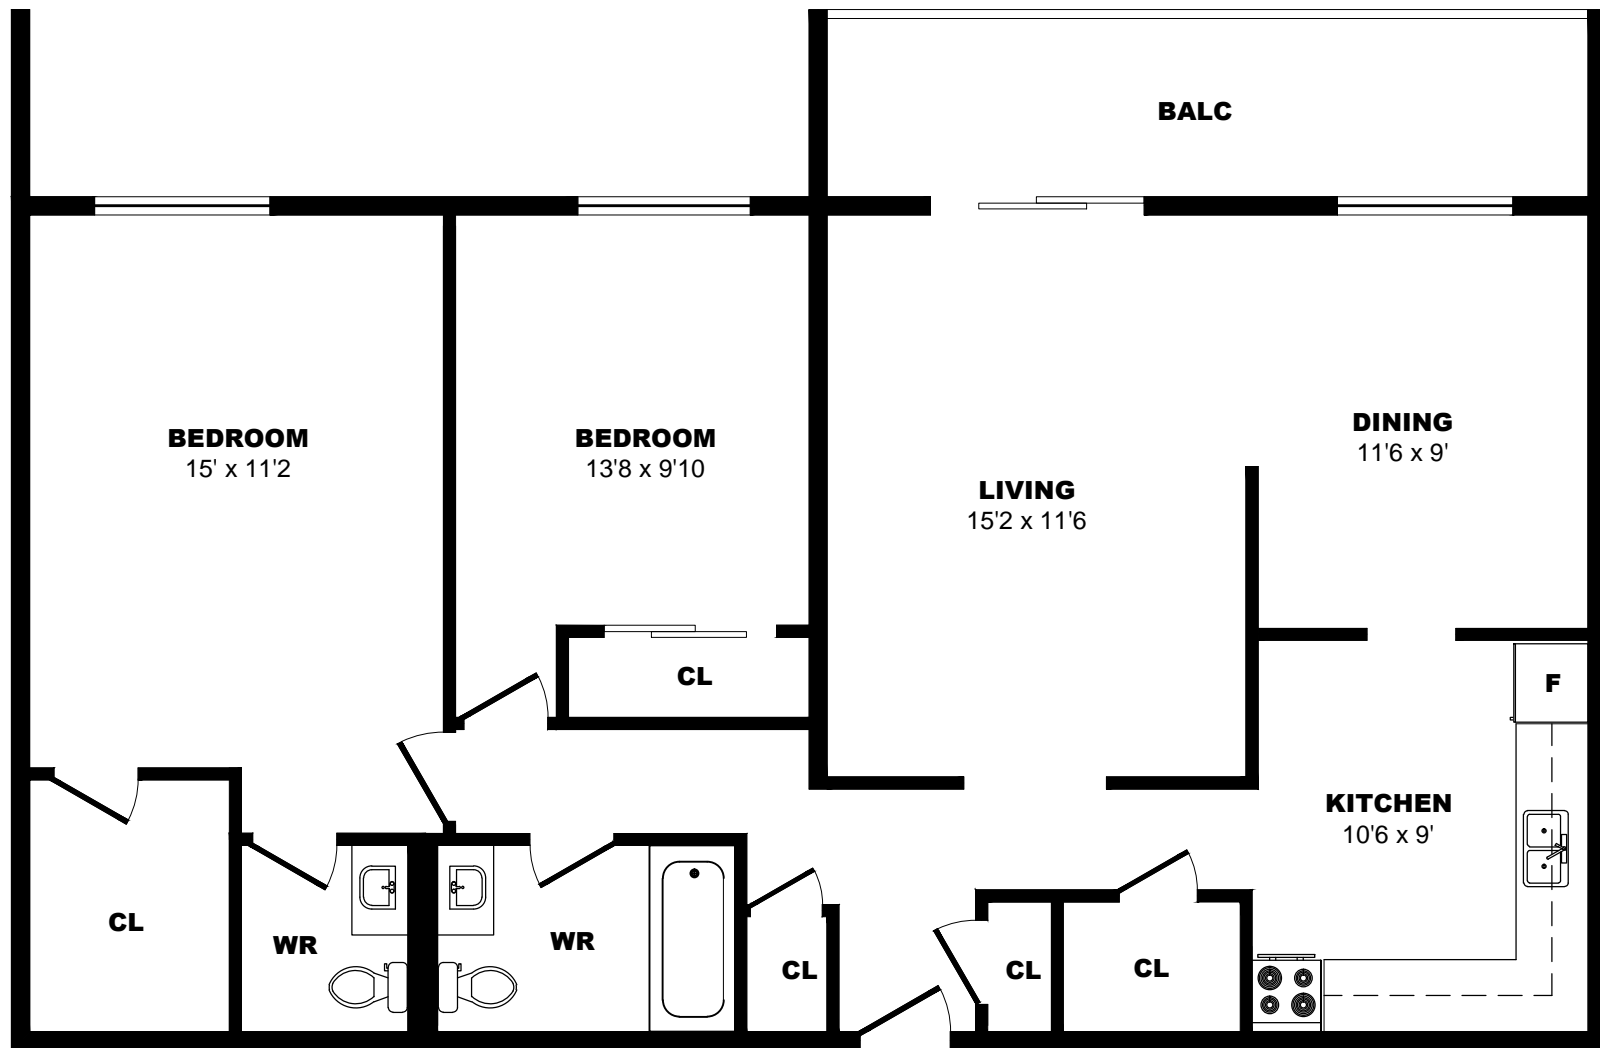

## 400 Sandringham Cr, London - 2 Bdrm C, 1030sf

All dimensions are approximate. Sizes and specifications are subject to change without notice E. & O. E.  
 All illustrations are artist's concept. Actual usable floor space may vary slightly from stated floor area.

## 400 Sandringham Cr, London - 2 Bdrm D, 1012sf

All dimensions are approximate. Sizes and specifications are subject to change without notice E. & O. E.  
 All illustrations are artist's concept. Actual usable floor space may vary slightly from stated floor area.

## 400 Sandringham Cr, London - 2 Bdrm E, 1030sf

All dimensions are approximate. Sizes and specifications are subject to change without notice E. & O. E.  
 All illustrations are artist's concept. Actual usable floor space may vary slightly from stated floor area.

## 400 Sandringham Cr, London - 2 Bdrm F, 1012sf

All dimensions are approximate. Sizes and specifications are subject to change without notice E. & O. E.  
 All illustrations are artist's concept. Actual usable floor space may vary slightly from stated floor area.