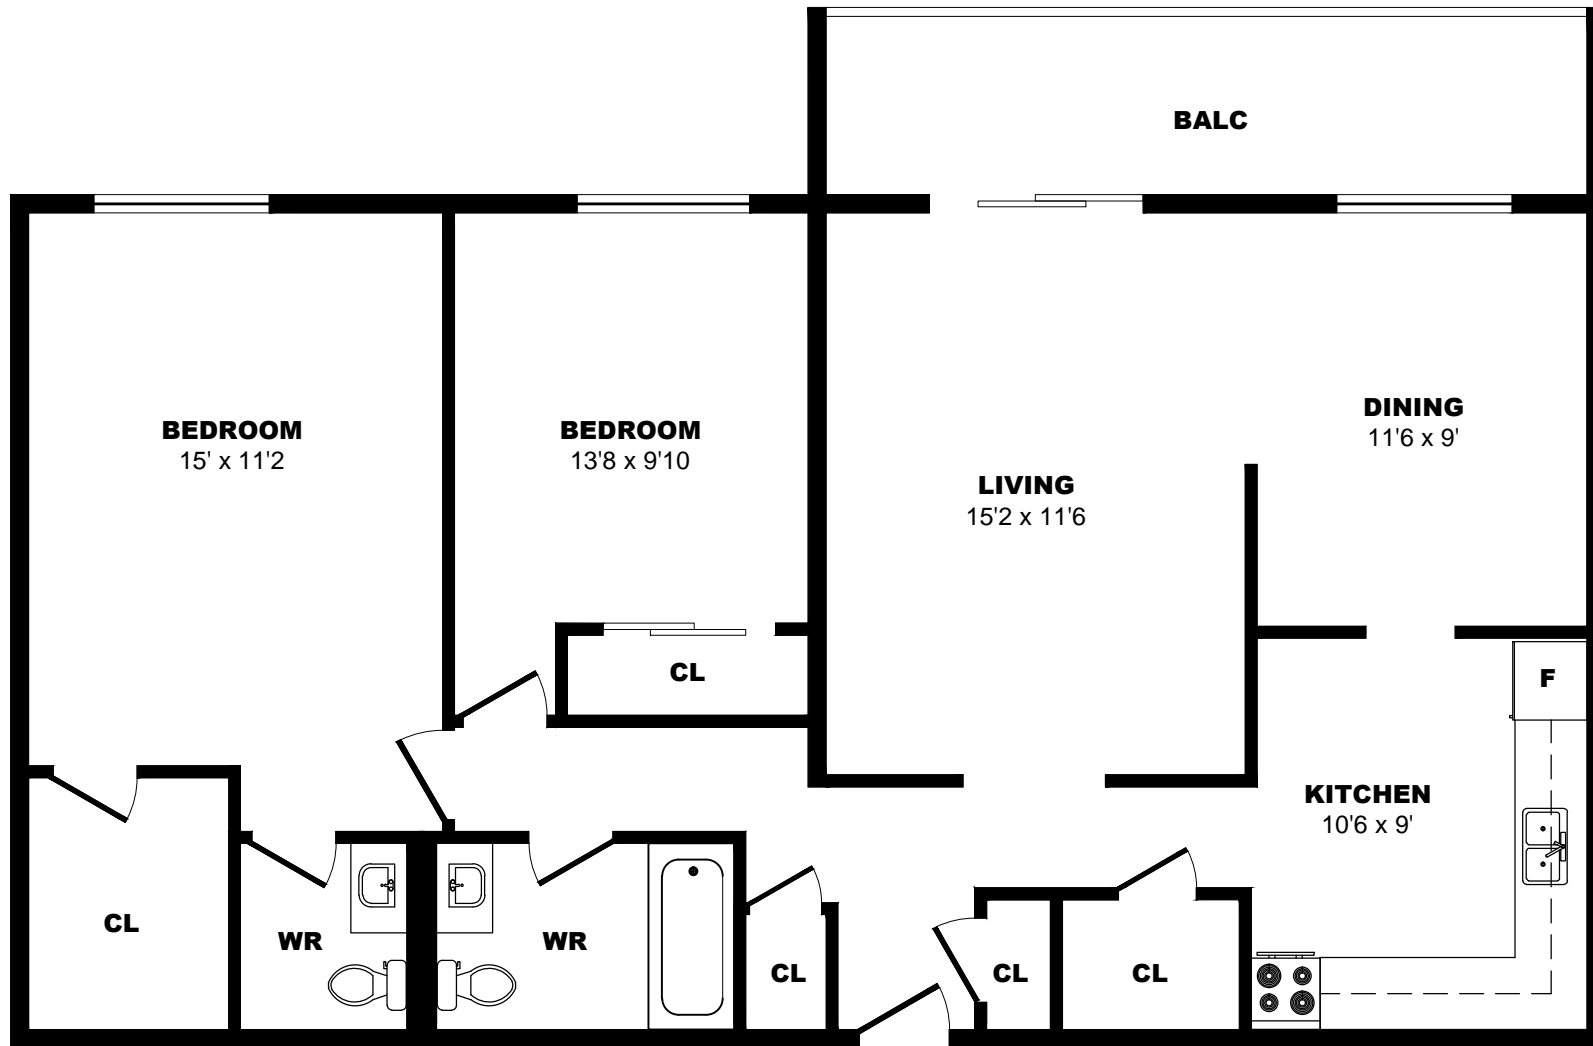

## 400 Sandringham Cr, London - 2 Bdrm H, 1026sf

All dimensions are approximate. Sizes and specifications are subject to change without notice E. & O. E.  
All illustrations are artist's concept. Actual usable floor space may vary slightly from stated floor area.

## 400 Sandringham Cr, London - 2 Bdrm I, 1012sf

All dimensions are approximate. Sizes and specifications are subject to change without notice E. & O. E.  
 All illustrations are artist's concept. Actual usable floor space may vary slightly from stated floor area.

## 400 Sandringham Cr, London - 2 Bdrm J, 1030sf

All dimensions are approximate. Sizes and specifications are subject to change without notice E. & O. E.  
All illustrations are artist's concept. Actual usable floor space may vary slightly from stated floor area.

## 400 Sandringham Cr, London - 2 Bdrm K, 1030sf

All dimensions are approximate. Sizes and specifications are subject to change without notice E. & O. E.  
 All illustrations are artist's concept. Actual usable floor space may vary slightly from stated floor area.