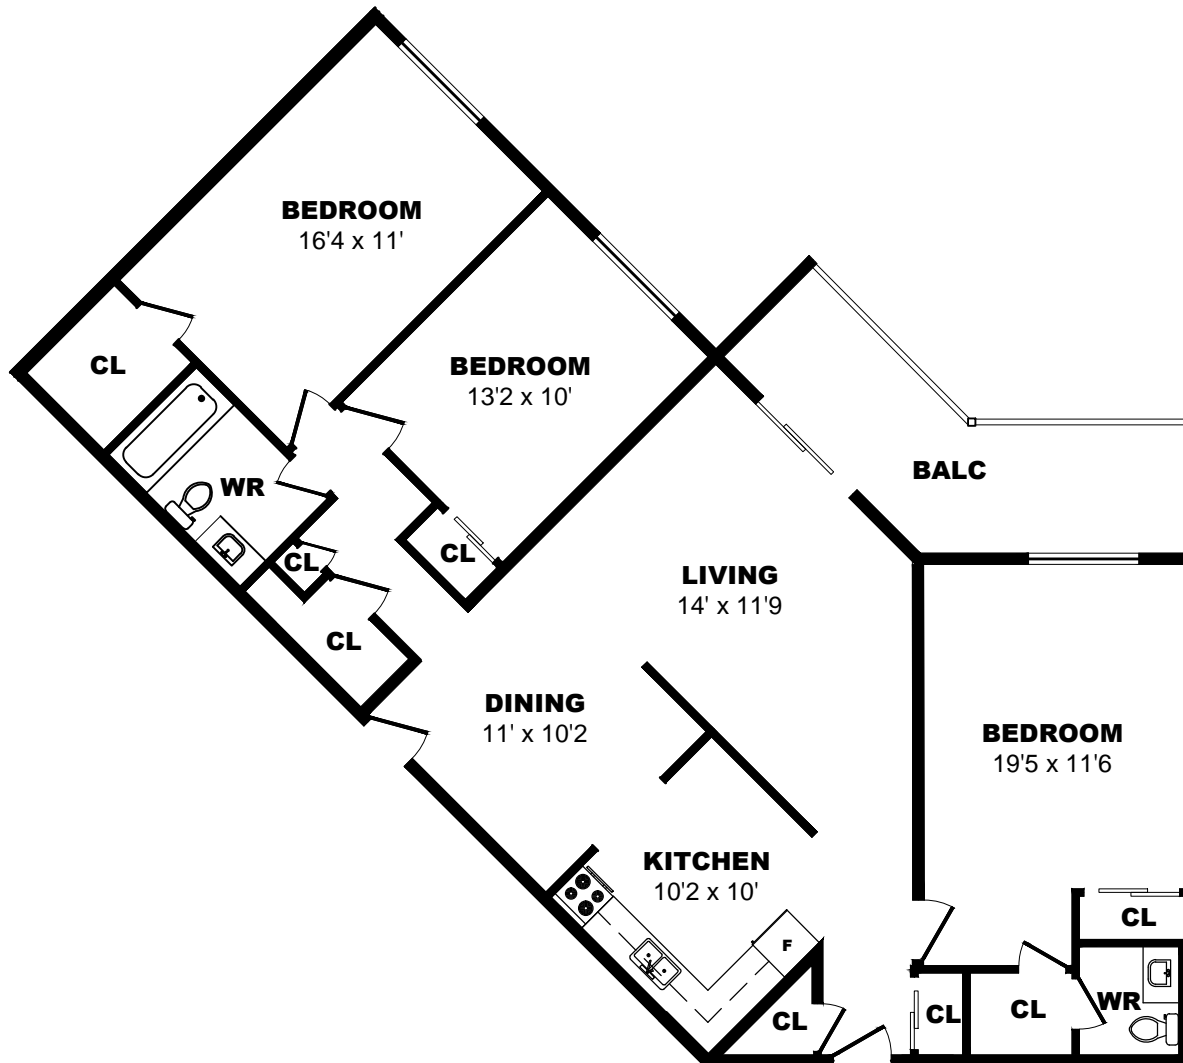

## 400 Sandringham Cr, London - 2 Bdrm L, 1030sf

All dimensions are approximate. Sizes and specifications are subject to change without notice E. & O. E.  
 All illustrations are artist's concept. Actual usable floor space may vary slightly from stated floor area.

## 400 Sandringham Cr, London - 2 Bdrm M, 1012sf

All dimensions are approximate. Sizes and specifications are subject to change without notice E. & O. E.  
 All illustrations are artist's concept. Actual usable floor space may vary slightly from stated floor area.

## 400 Sandringham Cr, London - 3 Bdrm A, 1309sf

All dimensions are approximate. Sizes and specifications are subject to change without notice E. & O. E.  
 All illustrations are artist's concept. Actual usable floor space may vary slightly from stated floor area.

## 400 Sandringham Cr, London - 3 Bdrm B, 1373sf

All dimensions are approximate. Sizes and specifications are subject to change without notice E. & O. E.  
 All illustrations are artist's concept. Actual usable floor space may vary slightly from stated floor area.