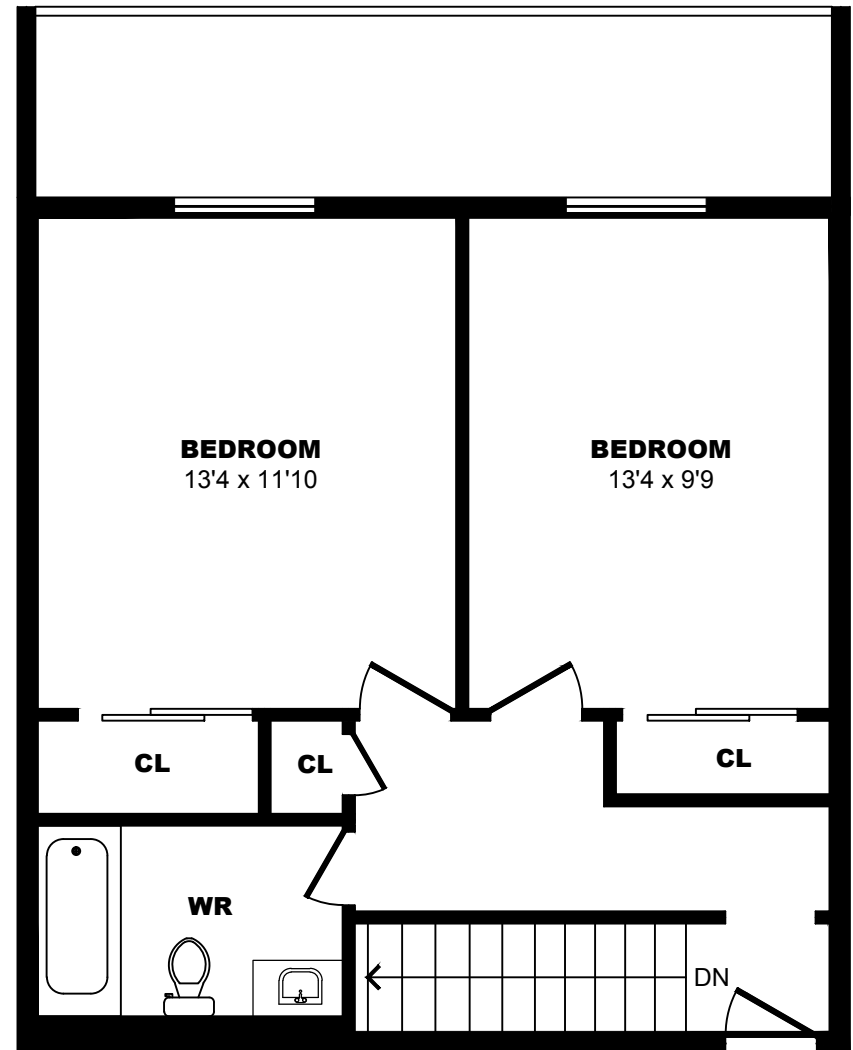

## 400 Sandringham Cr, London - 2 Bdrm E, 1030sf

All dimensions are approximate. Sizes and specifications are subject to change without notice E. & O. E.  
 All illustrations are artist's concept. Actual usable floor space may vary slightly from stated floor area.

## 400 Sandringham Cr, London - 2 Bdrm F, 1012sf

All dimensions are approximate. Sizes and specifications are subject to change without notice E. & O. E.  
 All illustrations are artist's concept. Actual usable floor space may vary slightly from stated floor area.

## 400 Sandringham Cr, London - 2 Bdrm G, 1290sf

All dimensions are approximate. Sizes and specifications are subject to change without notice E. & O. E.  
All illustrations are artist's concept. Actual usable floor space may vary slightly from stated floor area.