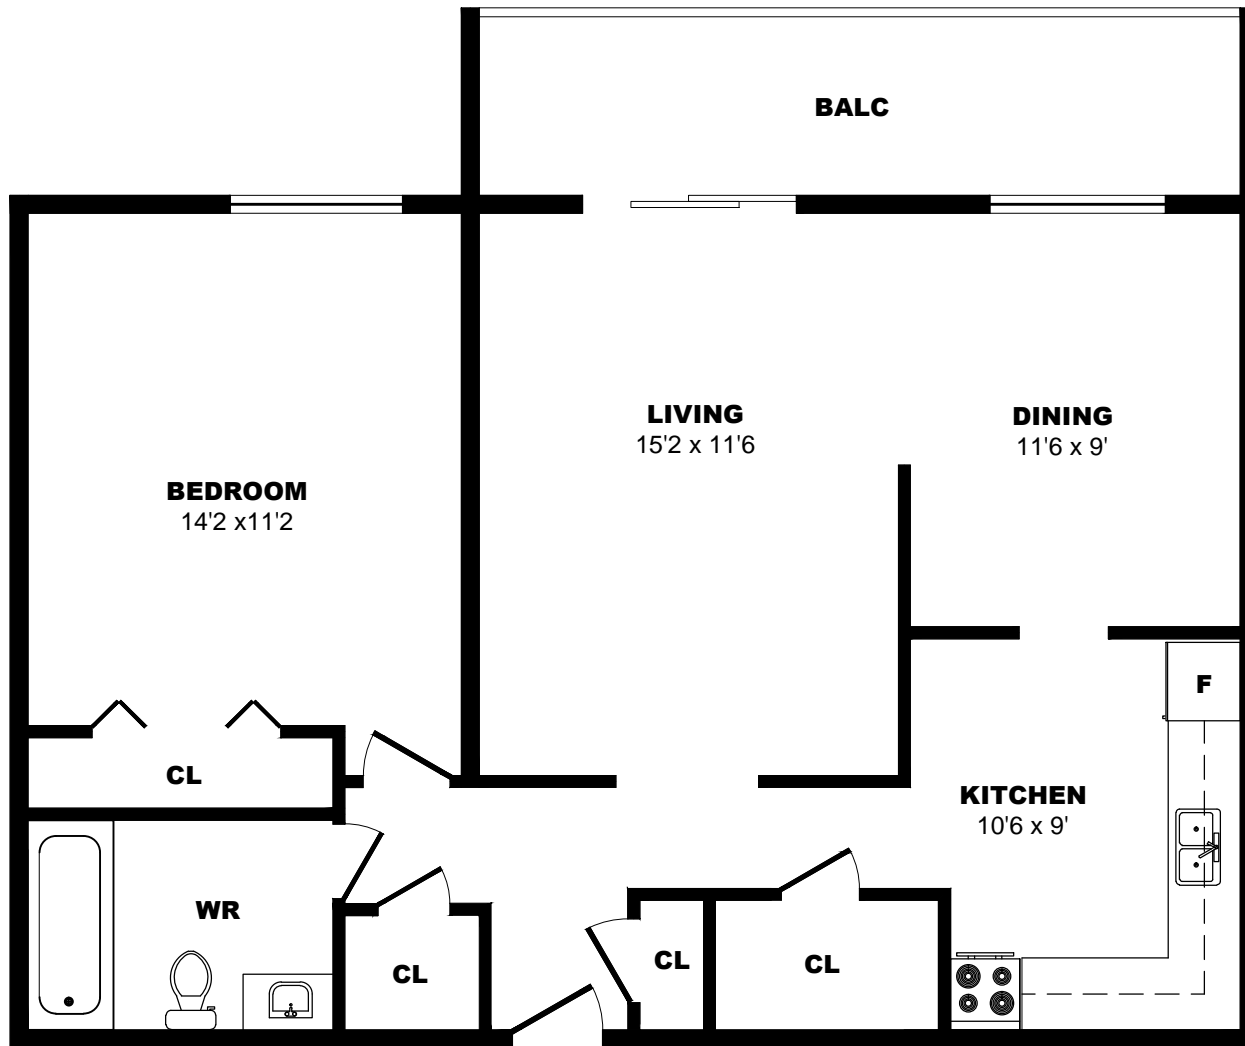

## 400 Sandringham Cr, London - Bachelor A,468sf

All dimensions are approximate. Sizes and specifications are subject to change without notice E. & O. E.  
All illustrations are artist's concept. Actual usable floor space may vary slightly from stated floor area.

## 400 Sandringham Cr, London - Bachelor B,516sf

All dimensions are approximate. Sizes and specifications are subject to change without notice E. & O. E.  
All illustrations are artist's concept. Actual usable floor space may vary slightly from stated floor area.

## 400 Sandringham Cr, London - 1 Bdrm A,784sf

All dimensions are approximate. Sizes and specifications are subject to change without notice E. & O. E.  
All illustrations are artist's concept. Actual usable floor space may vary slightly from stated floor area.

## 400 Sandringham Cr, London - 1 Bdrm B, 784sf

All dimensions are approximate. Sizes and specifications are subject to change without notice E. & O. E.  
All illustrations are artist's concept. Actual usable floor space may vary slightly from stated floor area.