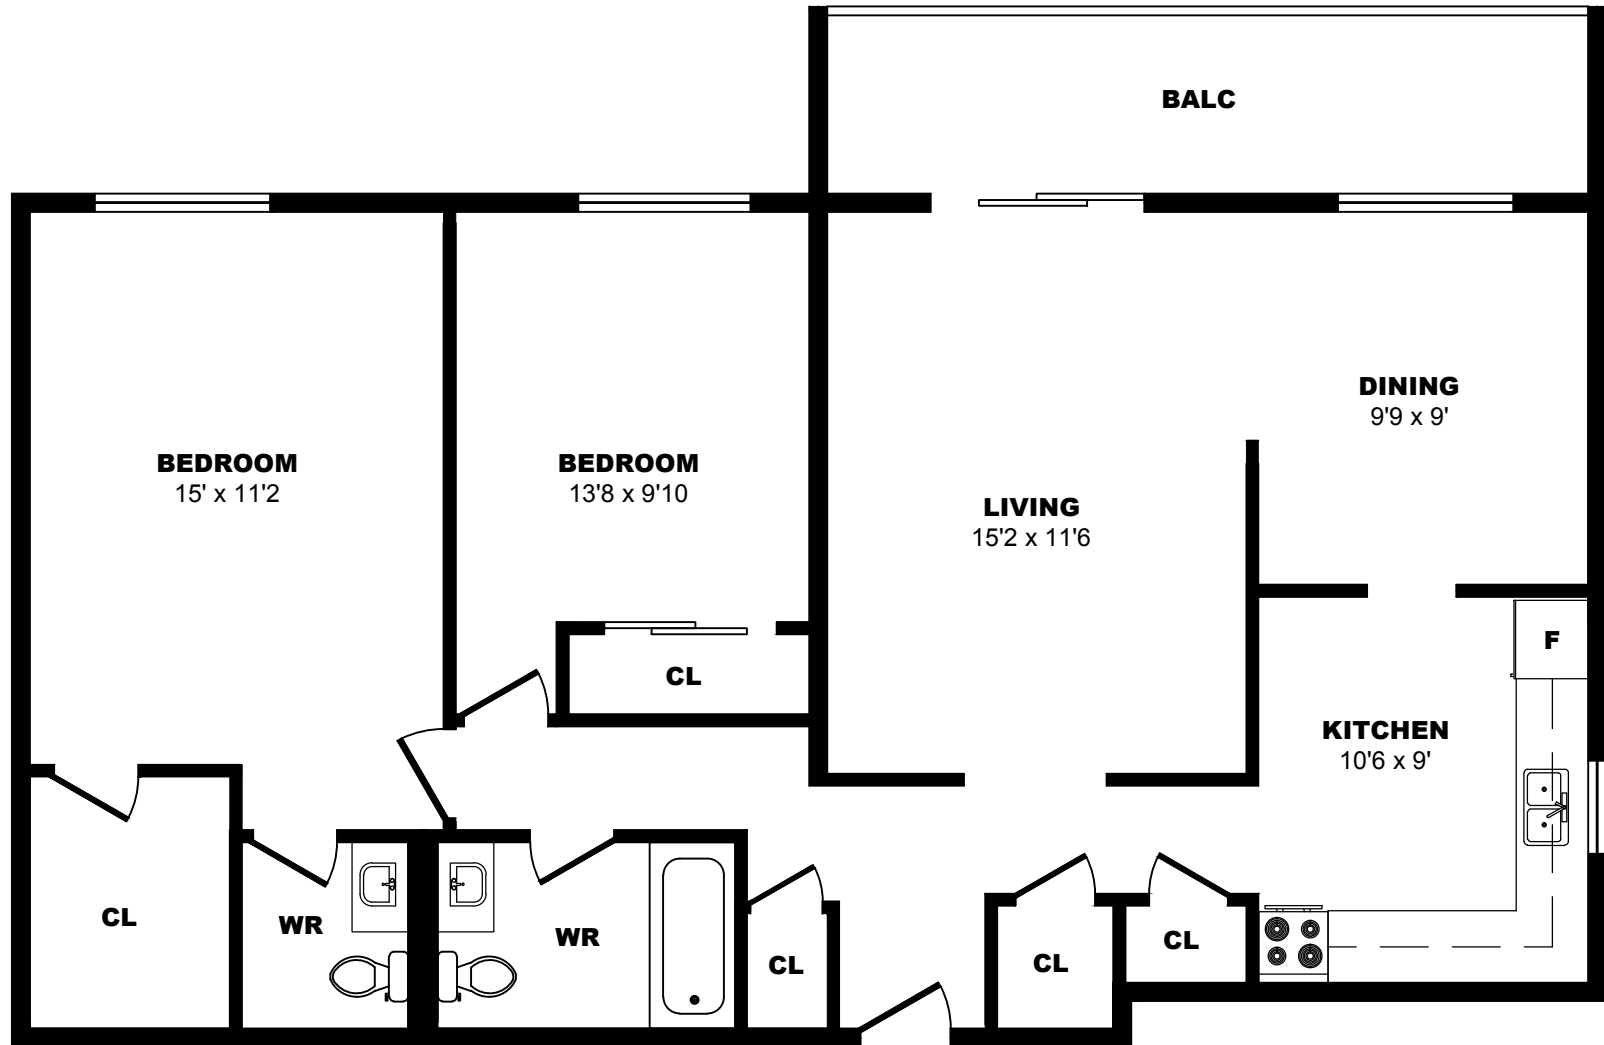

## 400 Sandringham Cr, London - 2 Bdrm F, 1012sf

All dimensions are approximate. Sizes and specifications are subject to change without notice E. & O. E.  
 All illustrations are artist's concept. Actual usable floor space may vary slightly from stated floor area.

## 400 Sandringham Cr, London - 2 Bdrm G, 1290sf

All dimensions are approximate. Sizes and specifications are subject to change without notice E. & O. E.  
All illustrations are artist's concept. Actual usable floor space may vary slightly from stated floor area.

## 400 Sandringham Cr, London - 2 Bdrm H, 1026sf

All dimensions are approximate. Sizes and specifications are subject to change without notice E. & O. E.  
All illustrations are artist's concept. Actual usable floor space may vary slightly from stated floor area.