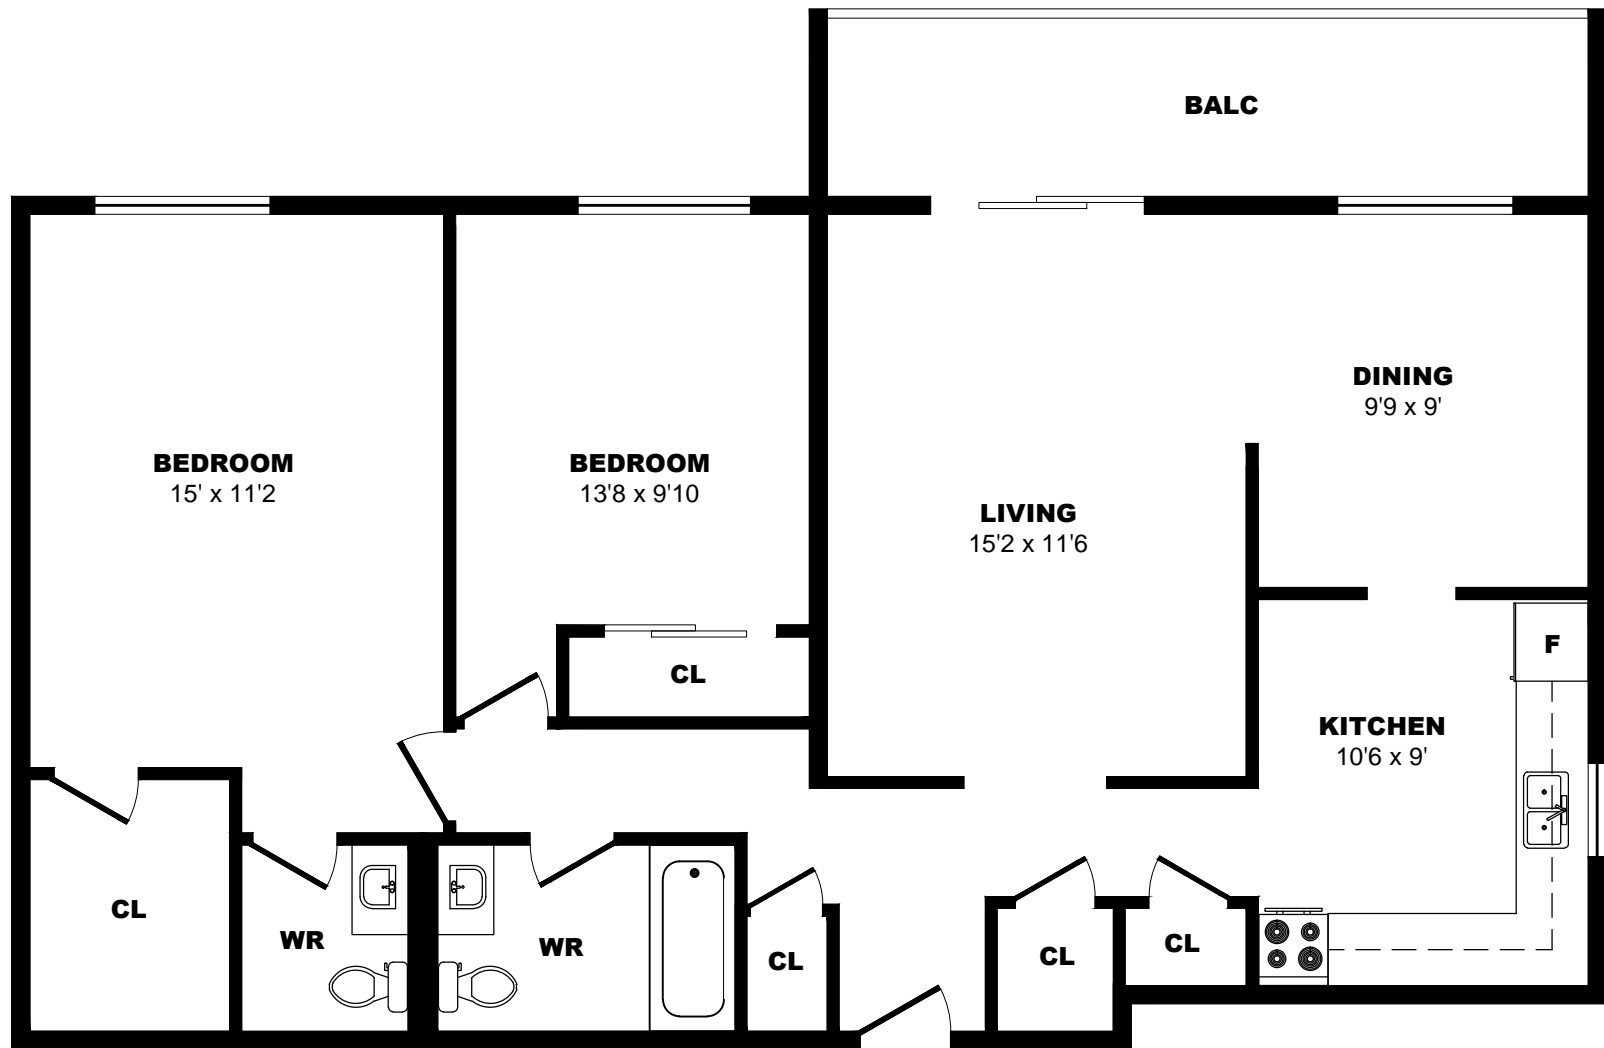

## 400 Sandringham Cr, London - Bachelor B,516sf

All dimensions are approximate. Sizes and specifications are subject to change without notice E. & O. E.  
All illustrations are artist's concept. Actual usable floor space may vary slightly from stated floor area.

## 400 Sandringham Cr, London - 1 Bdrm A,784sf

All dimensions are approximate. Sizes and specifications are subject to change without notice E. & O. E.  
All illustrations are artist's concept. Actual usable floor space may vary slightly from stated floor area.

## 400 Sandringham Cr, London - 1 Bdrm B, 784sf

All dimensions are approximate. Sizes and specifications are subject to change without notice E. & O. E.  
All illustrations are artist's concept. Actual usable floor space may vary slightly from stated floor area.

## 400 Sandringham Cr, London - 2 Bdrm A, 1012sf

All dimensions are approximate. Sizes and specifications are subject to change without notice E. & O. E.  
 All illustrations are artist's concept. Actual usable floor space may vary slightly from stated floor area.