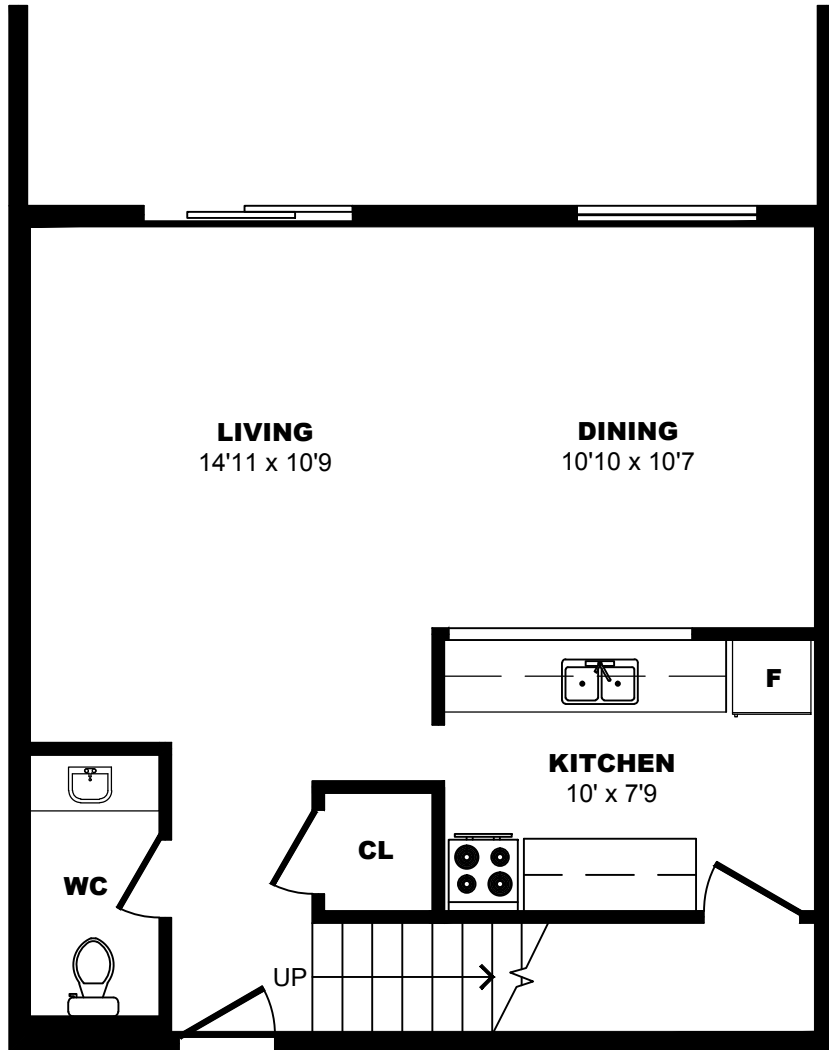

## 400 Sandringham Cr, London - 2 Bdrm E, 1030sf

All dimensions are approximate. Sizes and specifications are subject to change without notice E. & O. E.  
 All illustrations are artist's concept. Actual usable floor space may vary slightly from stated floor area.

## 400 Sandringham Cr, London - 2 Bdrm F, 1012sf

All dimensions are approximate. Sizes and specifications are subject to change without notice E. & O. E.  
 All illustrations are artist's concept. Actual usable floor space may vary slightly from stated floor area.

## 400 Sandringham Cr, London - 2 Bdrm G, 1290sf

All dimensions are approximate. Sizes and specifications are subject to change without notice E. & O. E.  
All illustrations are artist's concept. Actual usable floor space may vary slightly from stated floor area.