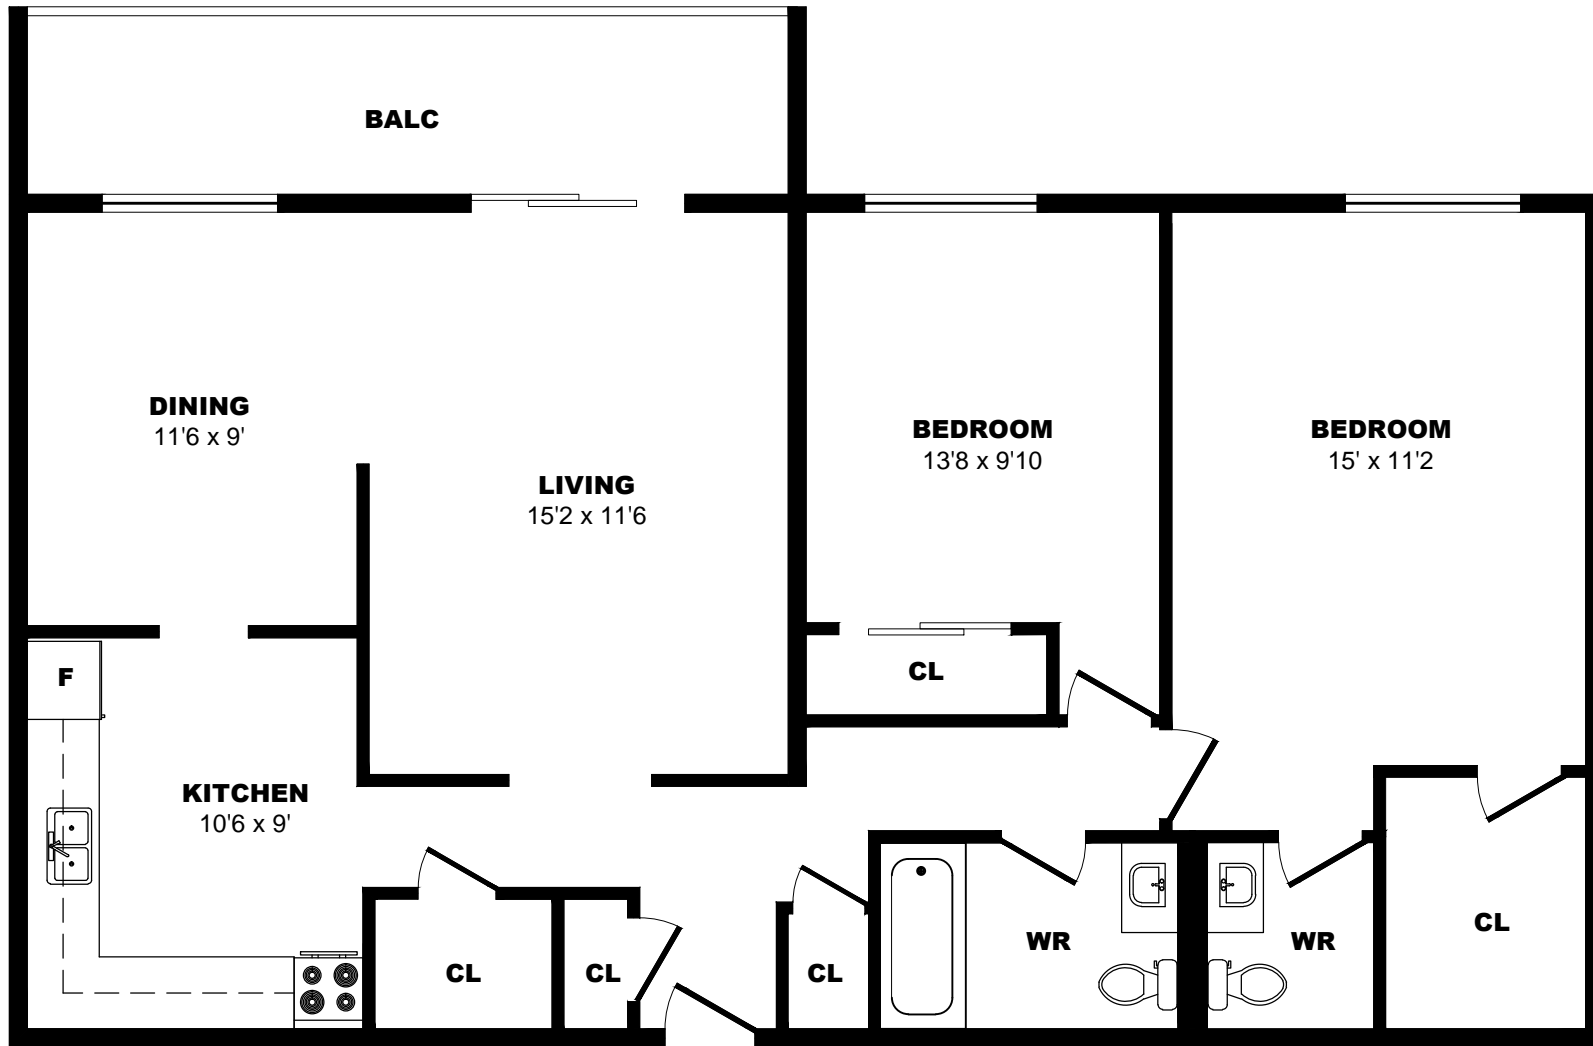

## 400 Sandringham Cr, London - 2 Bdrm I, 1012sf

All dimensions are approximate. Sizes and specifications are subject to change without notice E. & O. E.  
 All illustrations are artist's concept. Actual usable floor space may vary slightly from stated floor area.

## 400 Sandringham Cr, London - 2 Bdrm J, 1030sf

All dimensions are approximate. Sizes and specifications are subject to change without notice E. & O. E.  
All illustrations are artist's concept. Actual usable floor space may vary slightly from stated floor area.

## 400 Sandringham Cr, London - 2 Bdrm K, 1030sf

All dimensions are approximate. Sizes and specifications are subject to change without notice E. & O. E.  
 All illustrations are artist's concept. Actual usable floor space may vary slightly from stated floor area.

## 400 Sandringham Cr, London - 2 Bdrm L, 1030sf

All dimensions are approximate. Sizes and specifications are subject to change without notice E. & O. E.  
 All illustrations are artist's concept. Actual usable floor space may vary slightly from stated floor area.