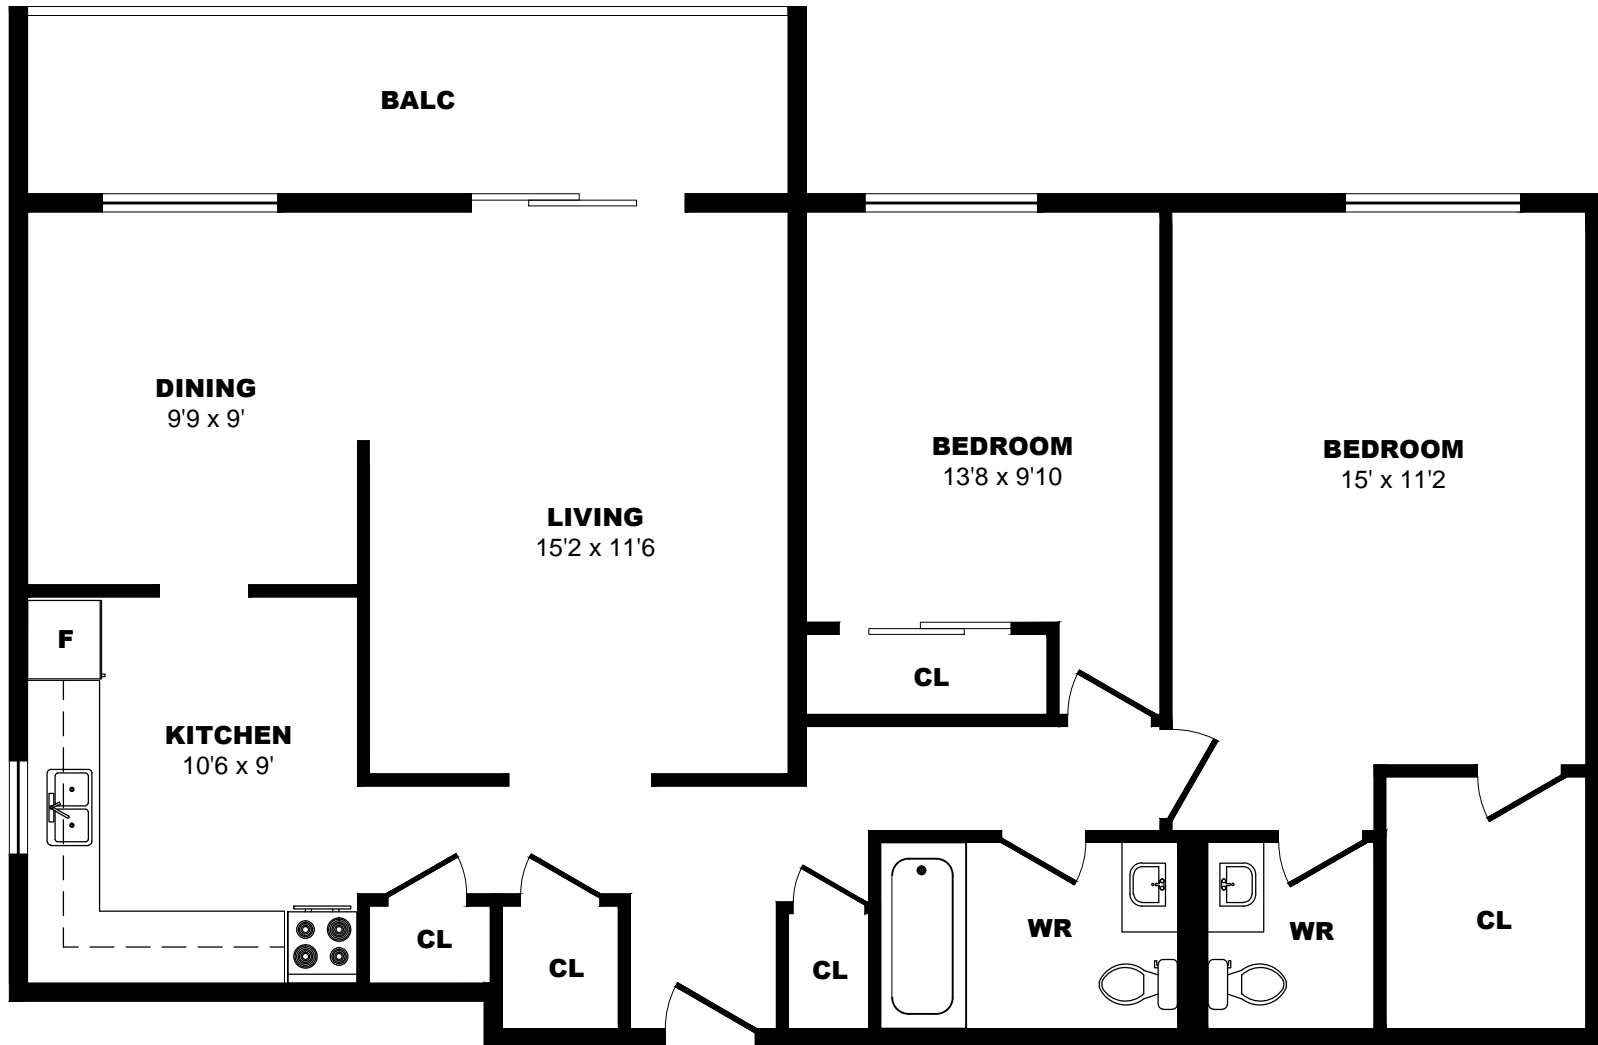

## 400 Sandringham Cr, London - 2 Bdrm D, 1012sf

All dimensions are approximate. Sizes and specifications are subject to change without notice E. & O. E.  
 All illustrations are artist's concept. Actual usable floor space may vary slightly from stated floor area.

## 400 Sandringham Cr, London - 2 Bdrm E, 1030sf

All dimensions are approximate. Sizes and specifications are subject to change without notice E. & O. E.  
 All illustrations are artist's concept. Actual usable floor space may vary slightly from stated floor area.

## 400 Sandringham Cr, London - 2 Bdrm F, 1012sf

All dimensions are approximate. Sizes and specifications are subject to change without notice E. & O. E.  
 All illustrations are artist's concept. Actual usable floor space may vary slightly from stated floor area.

## 400 Sandringham Cr, London - 2 Bdrm G, 1290sf

All dimensions are approximate. Sizes and specifications are subject to change without notice E. & O. E.  
All illustrations are artist's concept. Actual usable floor space may vary slightly from stated floor area.