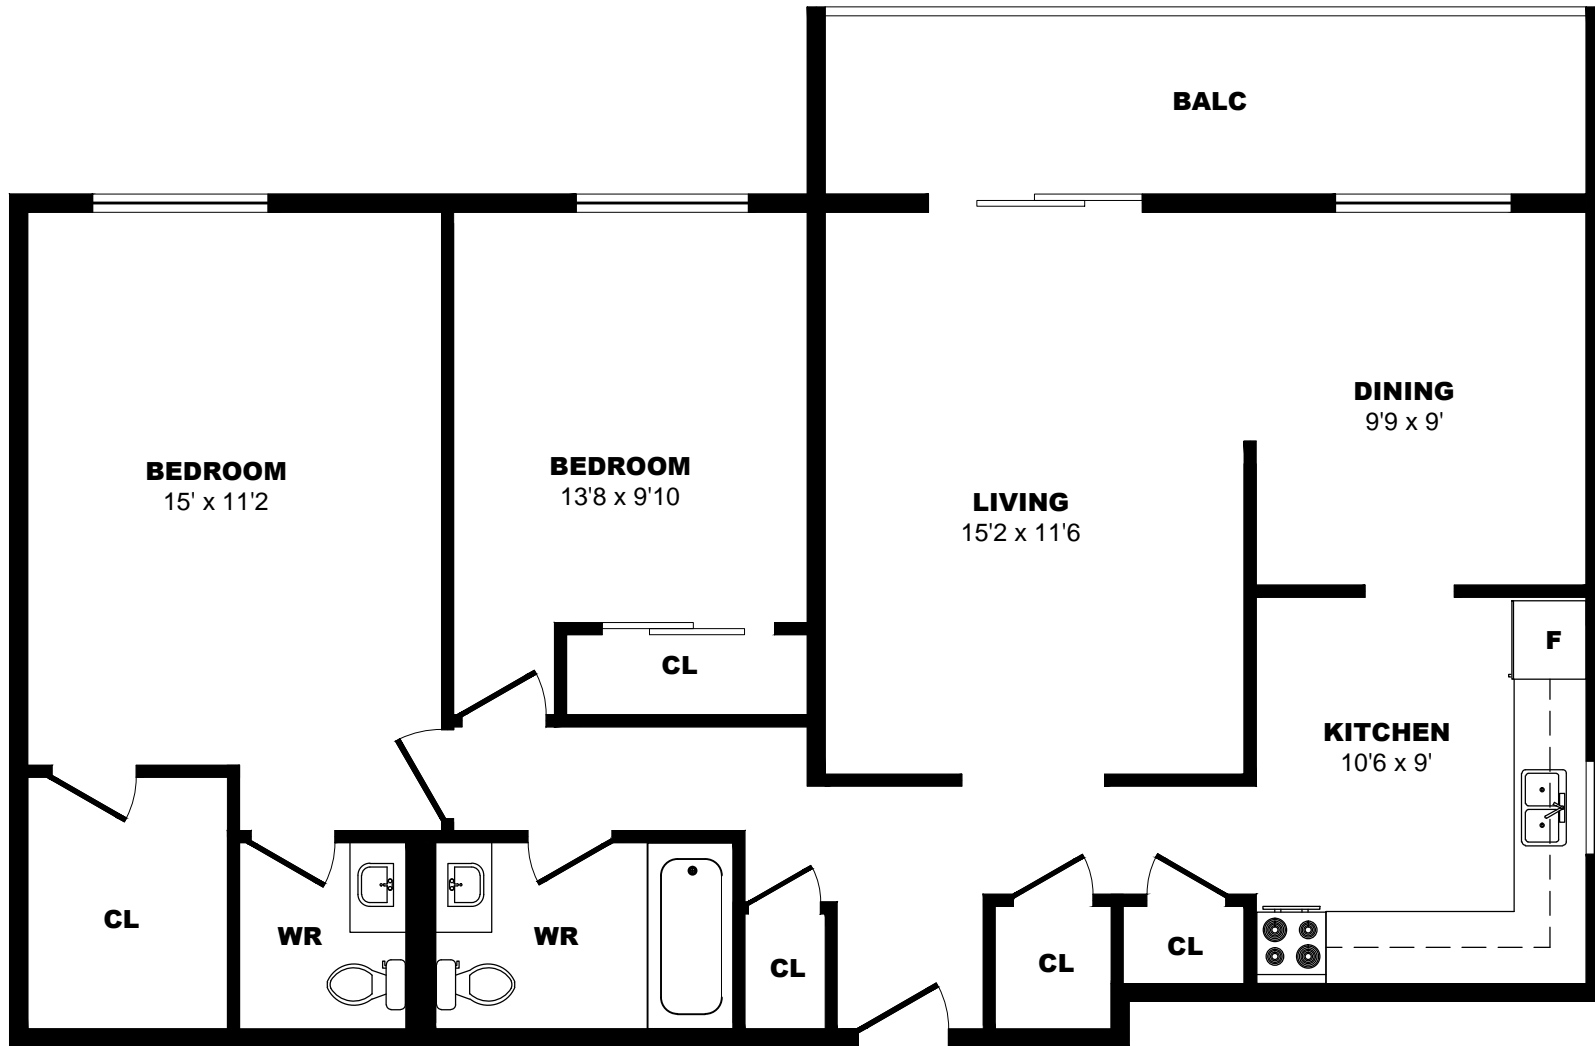

## 400 Sandringham Cr, London - 2 Bdrm G, 1290sf

All dimensions are approximate. Sizes and specifications are subject to change without notice E. & O. E.  
All illustrations are artist's concept. Actual usable floor space may vary slightly from stated floor area.

## 400 Sandringham Cr, London - 2 Bdrm H, 1026sf

All dimensions are approximate. Sizes and specifications are subject to change without notice E. & O. E.  
All illustrations are artist's concept. Actual usable floor space may vary slightly from stated floor area.

## 400 Sandringham Cr, London - 2 Bdrm I, 1012sf

All dimensions are approximate. Sizes and specifications are subject to change without notice E. & O. E.  
 All illustrations are artist's concept. Actual usable floor space may vary slightly from stated floor area.