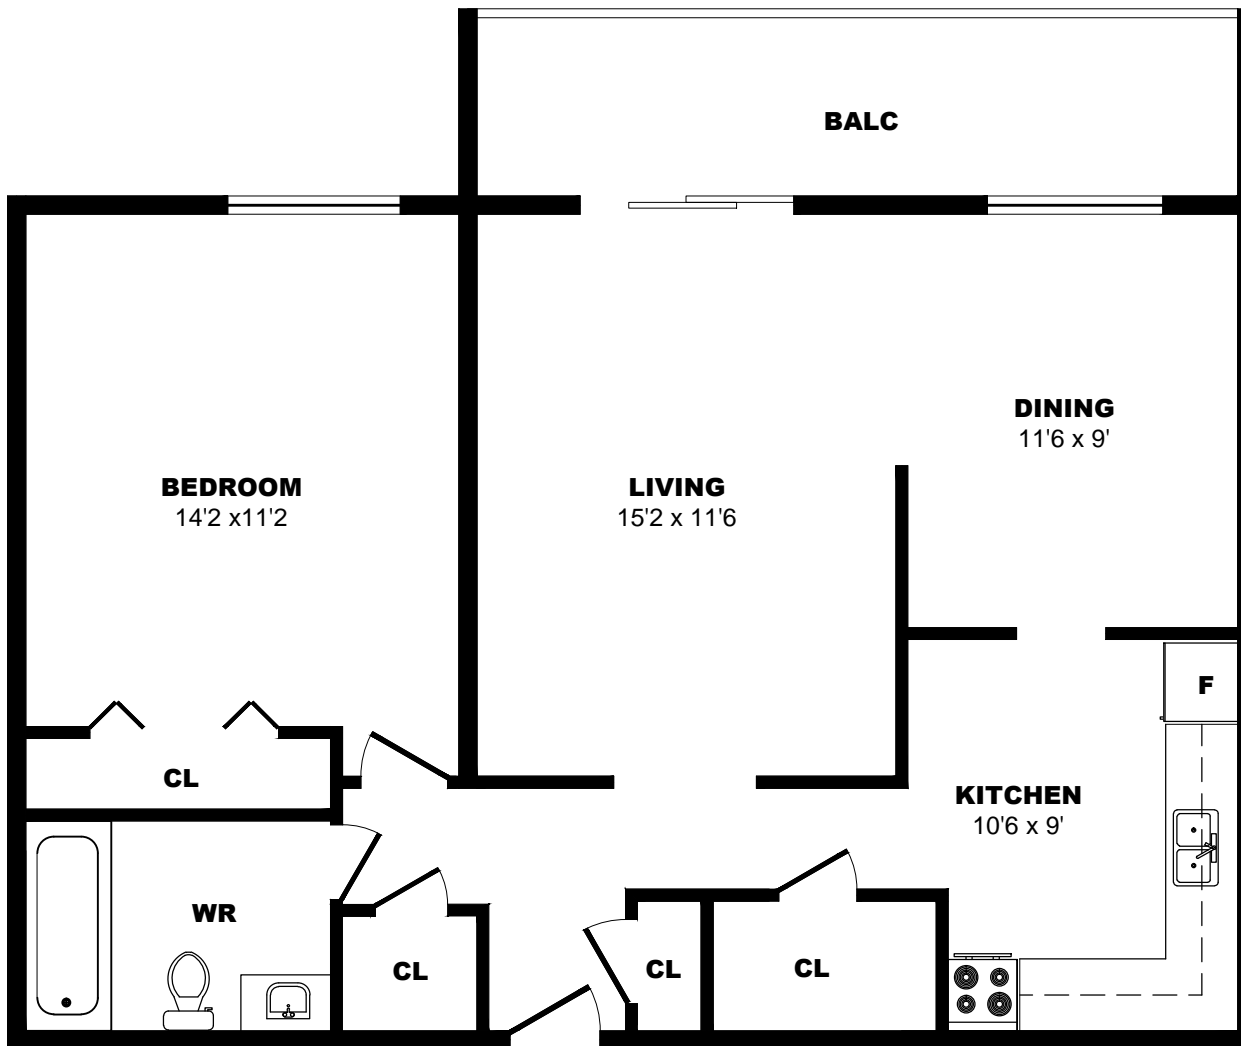

## 400 Sandringham Cr, London - Bachelor A,468sf

All dimensions are approximate. Sizes and specifications are subject to change without notice E. & O. E.  
All illustrations are artist's concept. Actual usable floor space may vary slightly from stated floor area.

## 400 Sandringham Cr, London - Bachelor B,516sf

All dimensions are approximate. Sizes and specifications are subject to change without notice E. & O. E.  
All illustrations are artist's concept. Actual usable floor space may vary slightly from stated floor area.

## 400 Sandringham Cr, London - 1 Bdrm A,784sf

All dimensions are approximate. Sizes and specifications are subject to change without notice E. & O. E.  
All illustrations are artist's concept. Actual usable floor space may vary slightly from stated floor area.