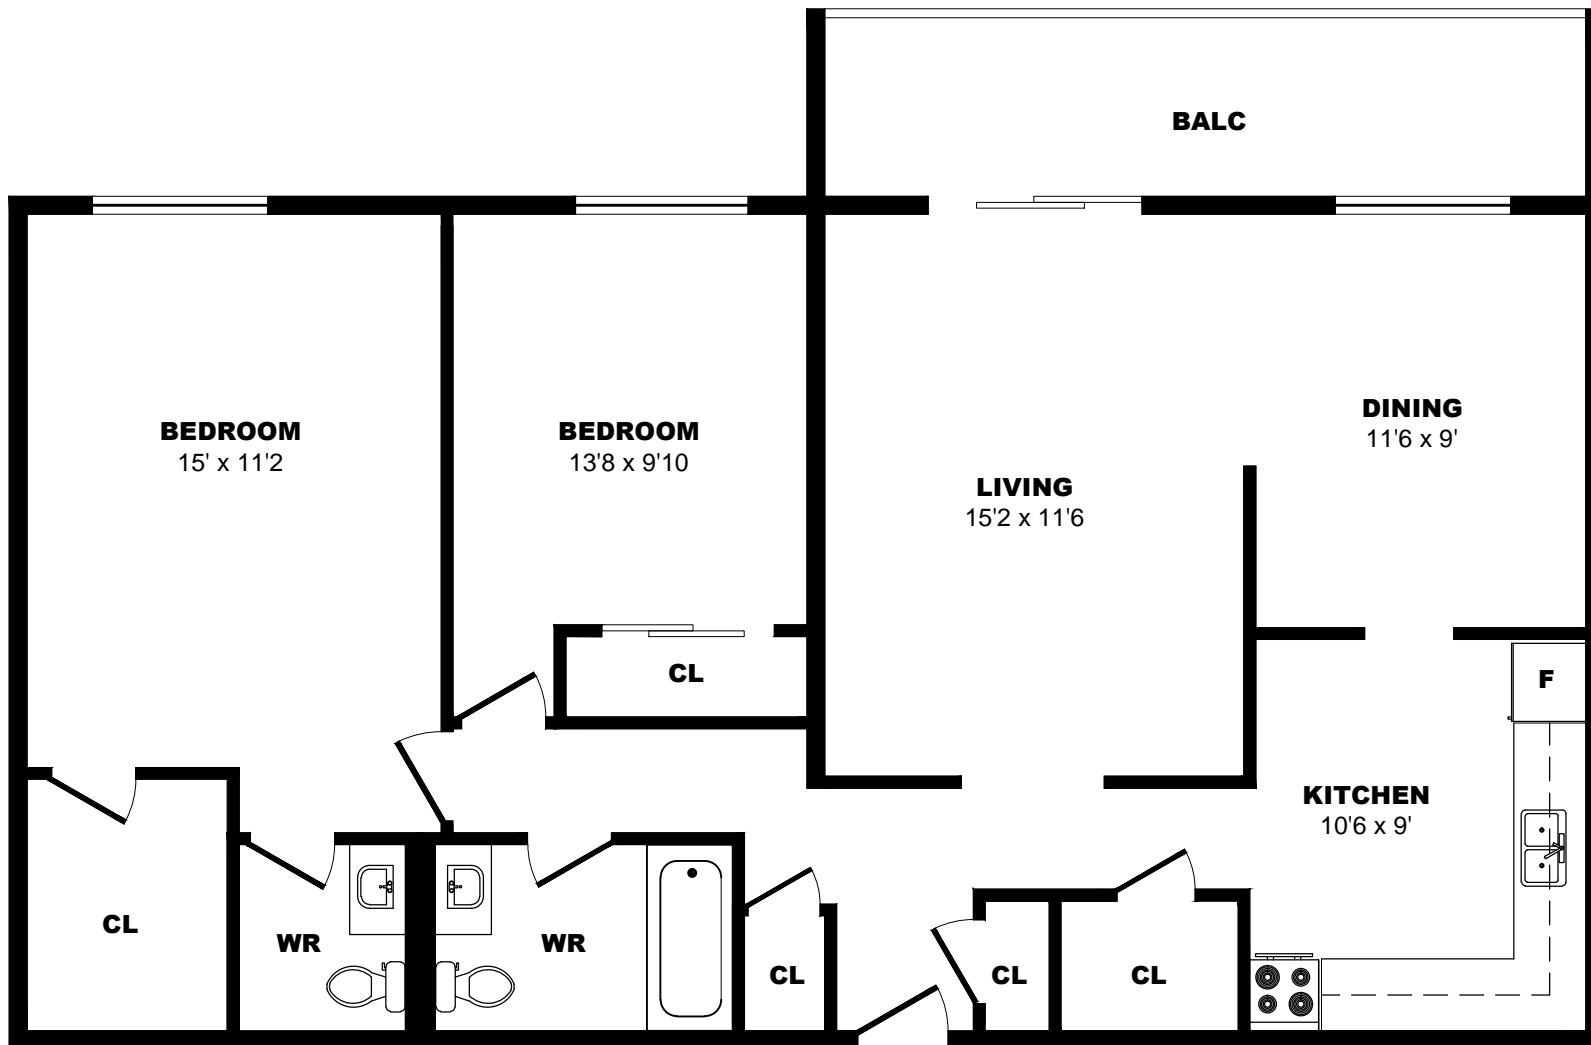

## 400 Sandringham Cr, London - 1 Bdrm A,784sf

All dimensions are approximate. Sizes and specifications are subject to change without notice E. & O. E.  
All illustrations are artist's concept. Actual usable floor space may vary slightly from stated floor area.

## 400 Sandringham Cr, London - 1 Bdrm B, 784sf

All dimensions are approximate. Sizes and specifications are subject to change without notice E. & O. E.  
All illustrations are artist's concept. Actual usable floor space may vary slightly from stated floor area.

## 400 Sandringham Cr, London - 2 Bdrm A, 1012sf

All dimensions are approximate. Sizes and specifications are subject to change without notice E. & O. E.  
 All illustrations are artist's concept. Actual usable floor space may vary slightly from stated floor area.

## 400 Sandringham Cr, London - 2 Bdrm B, 1012sf

All dimensions are approximate. Sizes and specifications are subject to change without notice E. & O. E.  
All illustrations are artist's concept. Actual usable floor space may vary slightly from stated floor area.