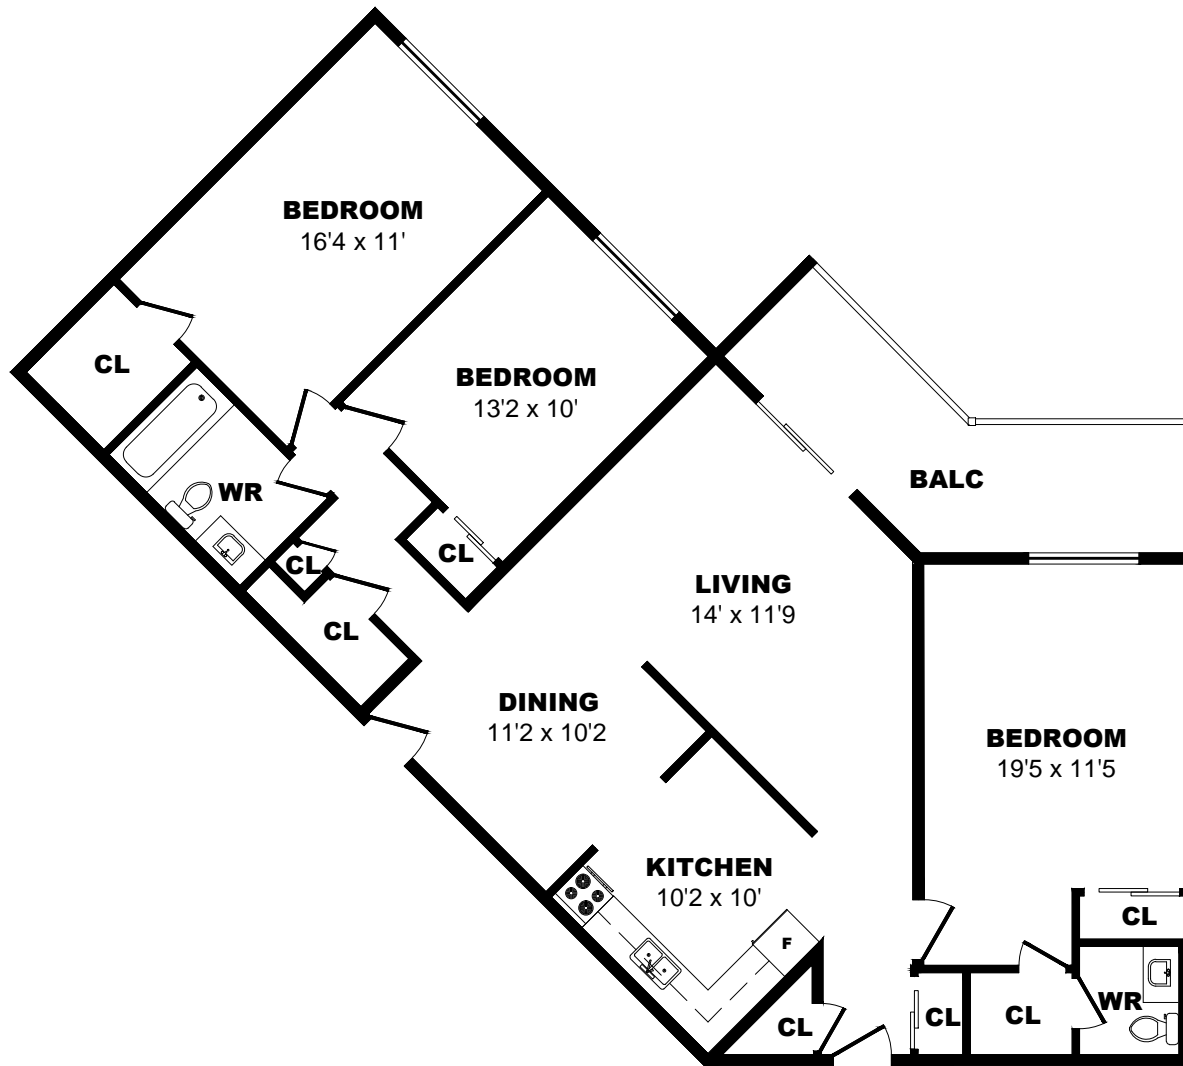

## 400 Sandringham Cr, London - 2 Bdrm H, 1026sf

All dimensions are approximate. Sizes and specifications are subject to change without notice E. & O. E.  
All illustrations are artist's concept. Actual usable floor space may vary slightly from stated floor area.

## 400 Sandringham Cr, London - 2 Bdrm K, 1030sf

All dimensions are approximate. Sizes and specifications are subject to change without notice E. & O. E.  
 All illustrations are artist's concept. Actual usable floor space may vary slightly from stated floor area.

## 400 Sandringham Cr, London - 2 Bdrm L, 1030sf

All dimensions are approximate. Sizes and specifications are subject to change without notice E. & O. E.  
 All illustrations are artist's concept. Actual usable floor space may vary slightly from stated floor area.

## 400 Sandringham Cr, London - 2 Bdrm M, 1012sf

All dimensions are approximate. Sizes and specifications are subject to change without notice E. & O. E.  
 All illustrations are artist's concept. Actual usable floor space may vary slightly from stated floor area.