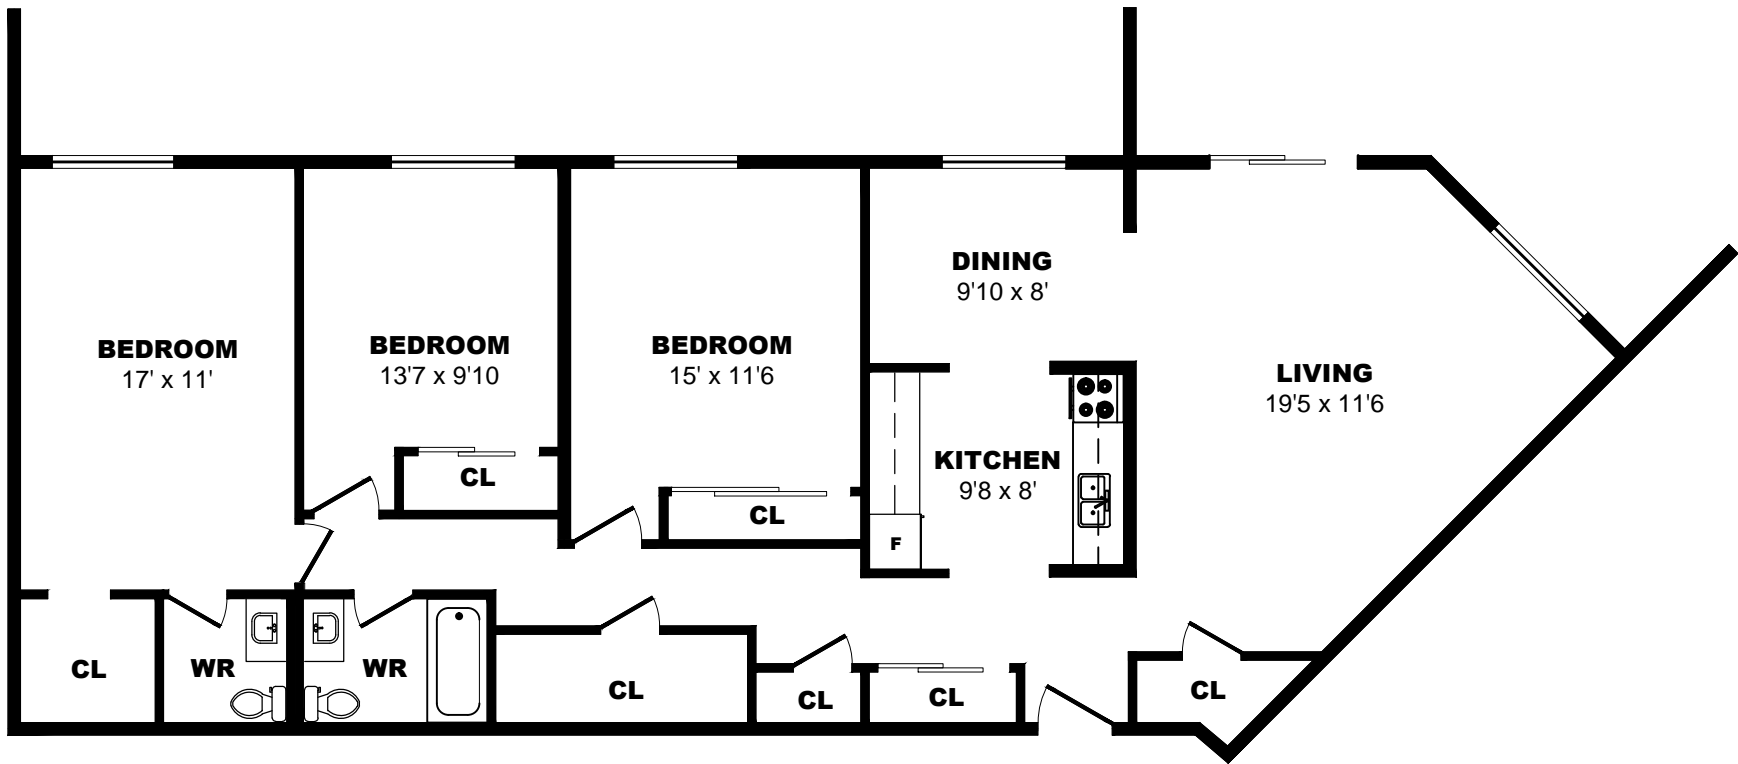

## 400 Sandringham Cr, London - 3 Bdrm A, 1309sf

All dimensions are approximate. Sizes and specifications are subject to change without notice E. & O. E.  
 All illustrations are artist's concept. Actual usable floor space may vary slightly from stated floor area.

## 400 Sandringham Cr, London - 3 Bdrm B, 1373sf

All dimensions are approximate. Sizes and specifications are subject to change without notice E. & O. E.  
 All illustrations are artist's concept. Actual usable floor space may vary slightly from stated floor area.

## 400 Sandringham Cr, London - 3 Bdrm C, 1309sf

All dimensions are approximate. Sizes and specifications are subject to change without notice E. & O. E.  
 All illustrations are artist's concept. Actual usable floor space may vary slightly from stated floor area.

## 400 Sandringham Cr, London - 3 Bdrm D, 1103sf

All dimensions are approximate. Sizes and specifications are subject to change without notice E. & O. E.  
 All illustrations are artist's concept. Actual usable floor space may vary slightly from stated floor area.