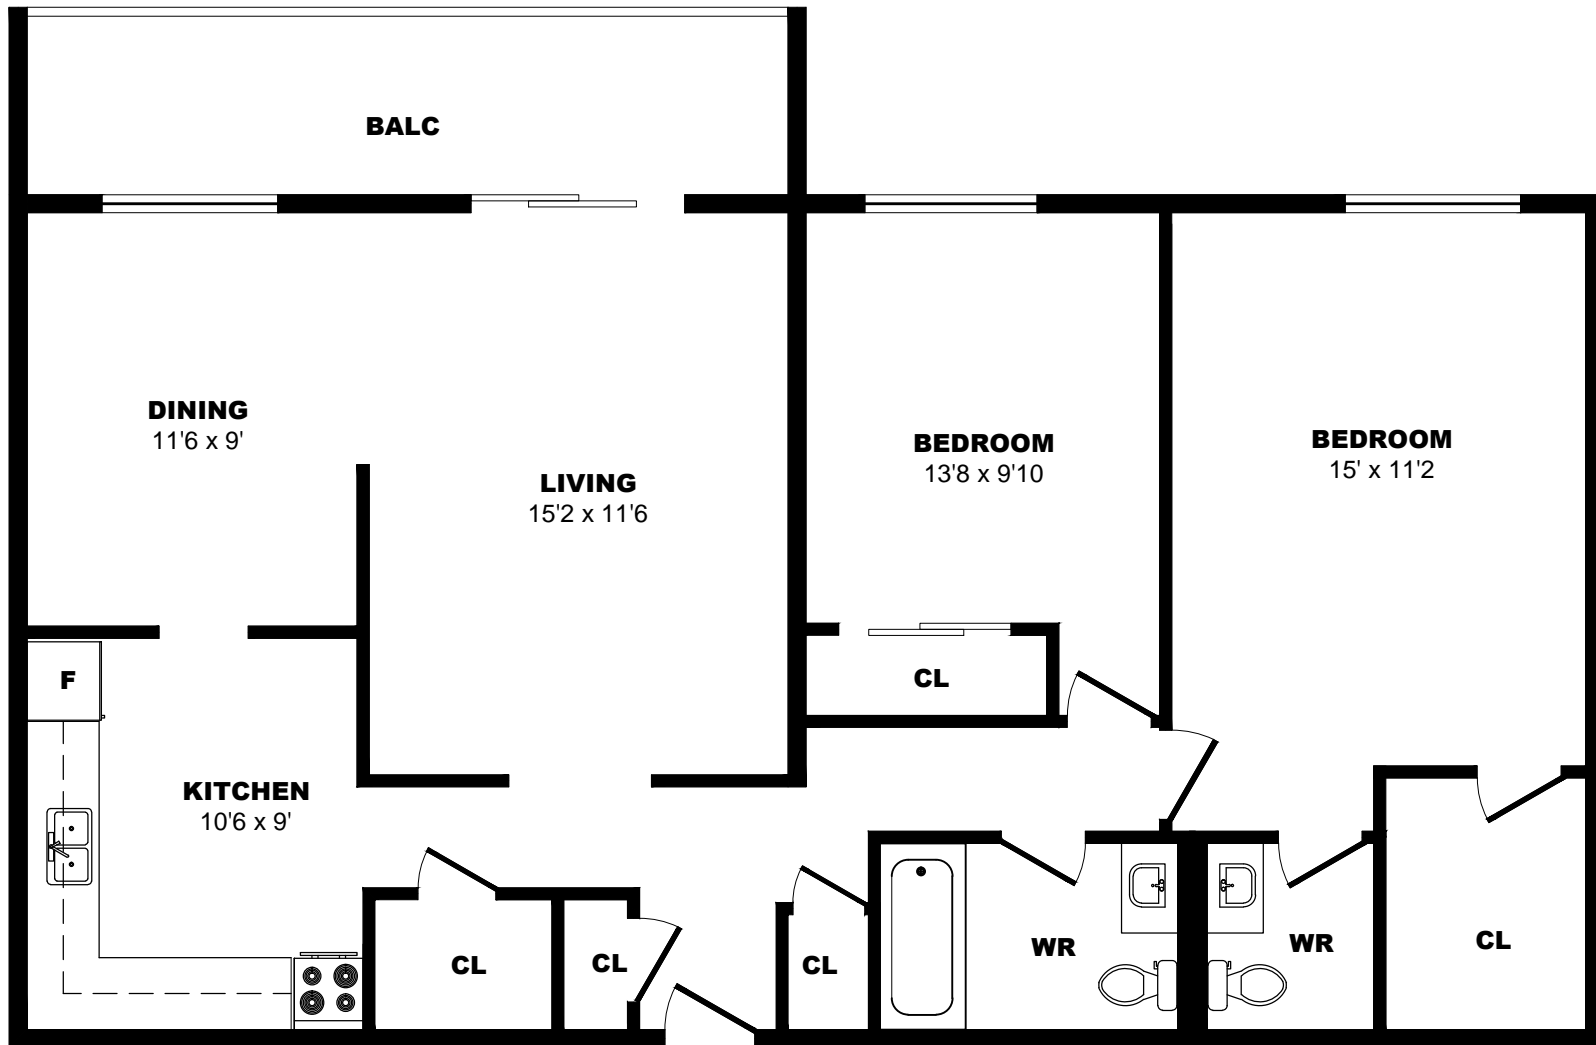

## 400 Sandringham Cr, London - 2 Bdrm A, 1012sf

All dimensions are approximate. Sizes and specifications are subject to change without notice E. & O. E.  
 All illustrations are artist's concept. Actual usable floor space may vary slightly from stated floor area.

## 400 Sandringham Cr, London - 2 Bdrm B, 1012sf

All dimensions are approximate. Sizes and specifications are subject to change without notice E. & O. E.  
All illustrations are artist's concept. Actual usable floor space may vary slightly from stated floor area.

## 400 Sandringham Cr, London - 2 Bdrm C, 1030sf

All dimensions are approximate. Sizes and specifications are subject to change without notice E. & O. E.  
 All illustrations are artist's concept. Actual usable floor space may vary slightly from stated floor area.

## 400 Sandringham Cr, London - 2 Bdrm D, 1012sf

All dimensions are approximate. Sizes and specifications are subject to change without notice E. & O. E.  
 All illustrations are artist's concept. Actual usable floor space may vary slightly from stated floor area.