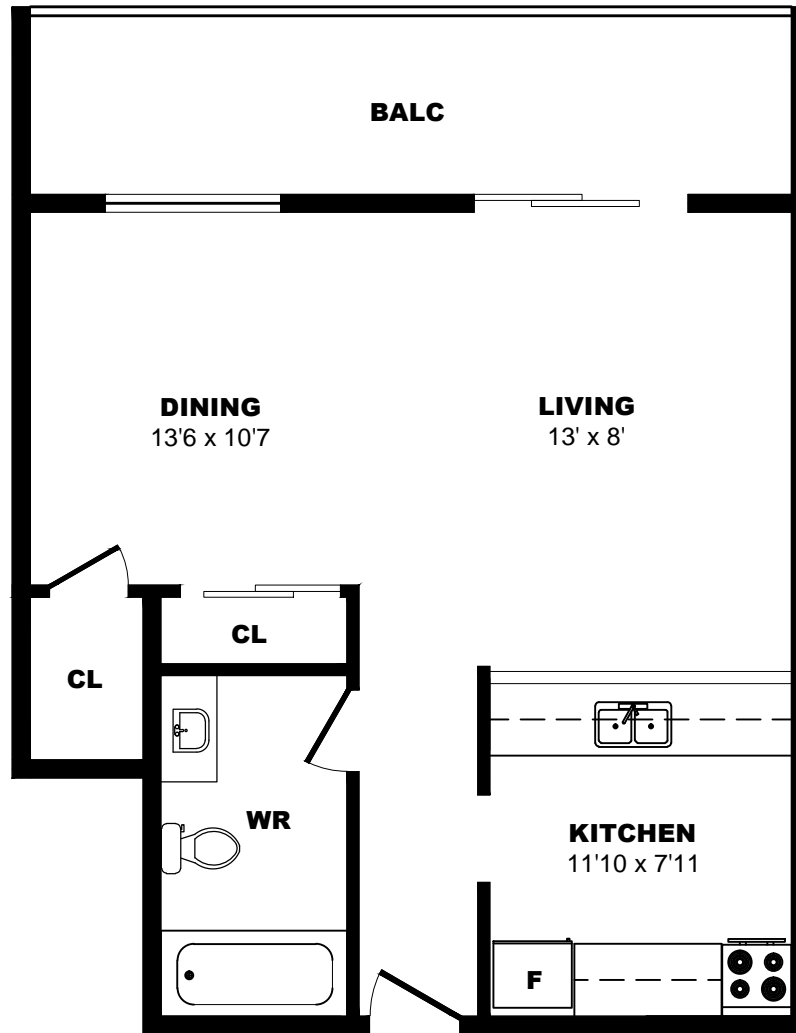

## 400 Sandringham Cr, London - Bachelor A,468sf

All dimensions are approximate. Sizes and specifications are subject to change without notice E. & O. E.  
All illustrations are artist's concept. Actual usable floor space may vary slightly from stated floor area.

## 400 Sandringham Cr, London - Bachelor B,516sf

All dimensions are approximate. Sizes and specifications are subject to change without notice E. & O. E.  
All illustrations are artist's concept. Actual usable floor space may vary slightly from stated floor area.

## 400 Sandringham Cr, London - 1 Bdrm A,784sf

All dimensions are approximate. Sizes and specifications are subject to change without notice E. & O. E.  
All illustrations are artist's concept. Actual usable floor space may vary slightly from stated floor area.

## 400 Sandringham Cr, London - 1 Bdrm B, 784sf

All dimensions are approximate. Sizes and specifications are subject to change without notice E. & O. E.  
All illustrations are artist's concept. Actual usable floor space may vary slightly from stated floor area.