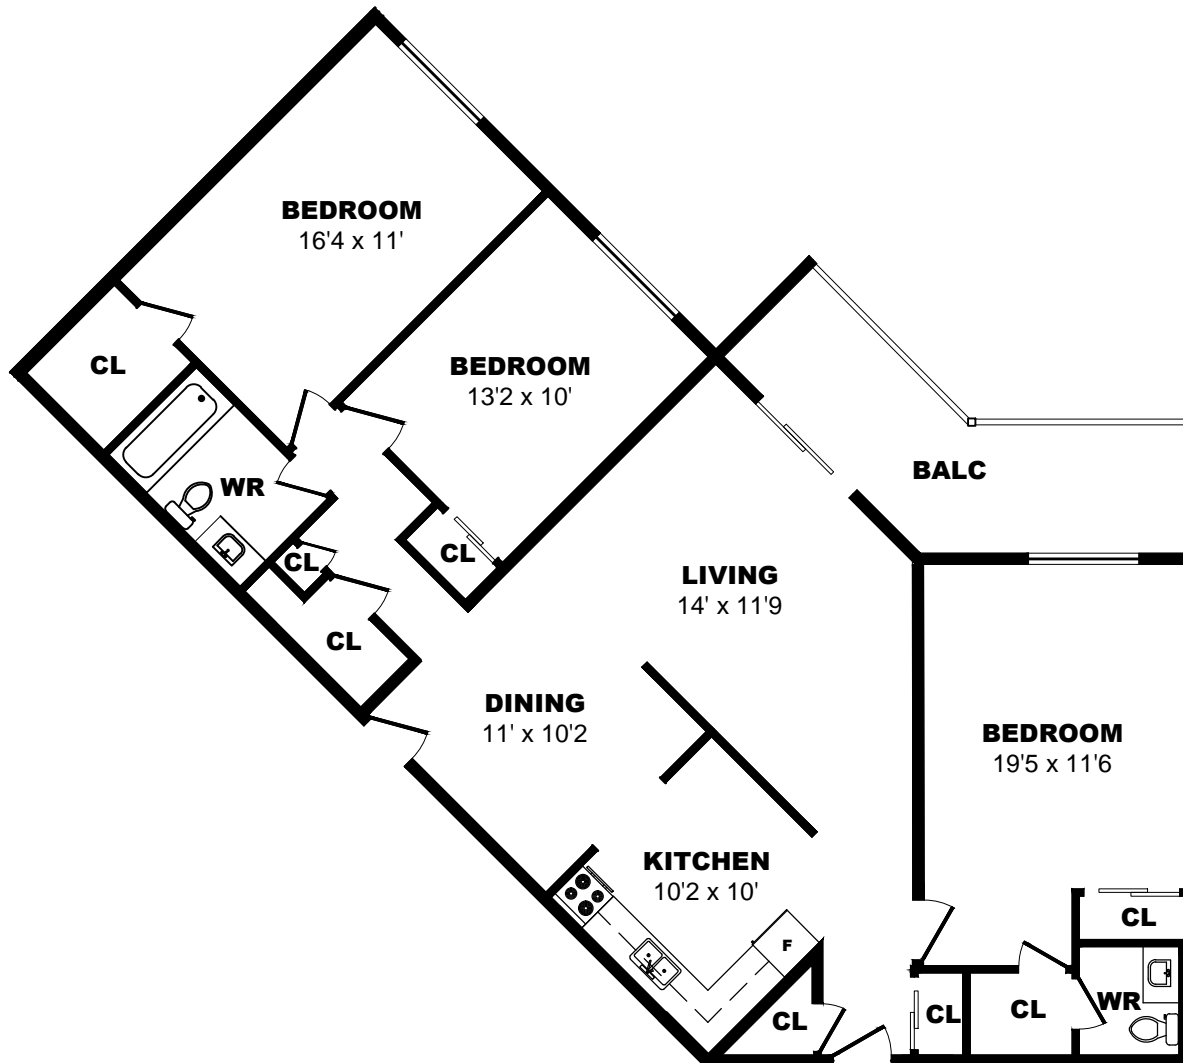

400 Sandringham Cr, London - 3 Bdrm A, 1309sf

All dimensions are approximate. Sizes and specifications are subject to change without notice E. & O. E.
 All illustrations are artist's concept. Actual usable floor space may vary slightly from stated floor area.

400 Sandringham Cr, London - 3 Bdrm B, 1373sf

All dimensions are approximate. Sizes and specifications are subject to change without notice E. & O. E.
 All illustrations are artist's concept. Actual usable floor space may vary slightly from stated floor area.

400 Sandringham Cr, London - 3 Bdrm C, 1309sf

All dimensions are approximate. Sizes and specifications are subject to change without notice E. & O. E.
 All illustrations are artist's concept. Actual usable floor space may vary slightly from stated floor area.

400 Sandringham Cr, London - 3 Bdrm D, 1103sf

All dimensions are approximate. Sizes and specifications are subject to change without notice E. & O. E.
 All illustrations are artist's concept. Actual usable floor space may vary slightly from stated floor area.