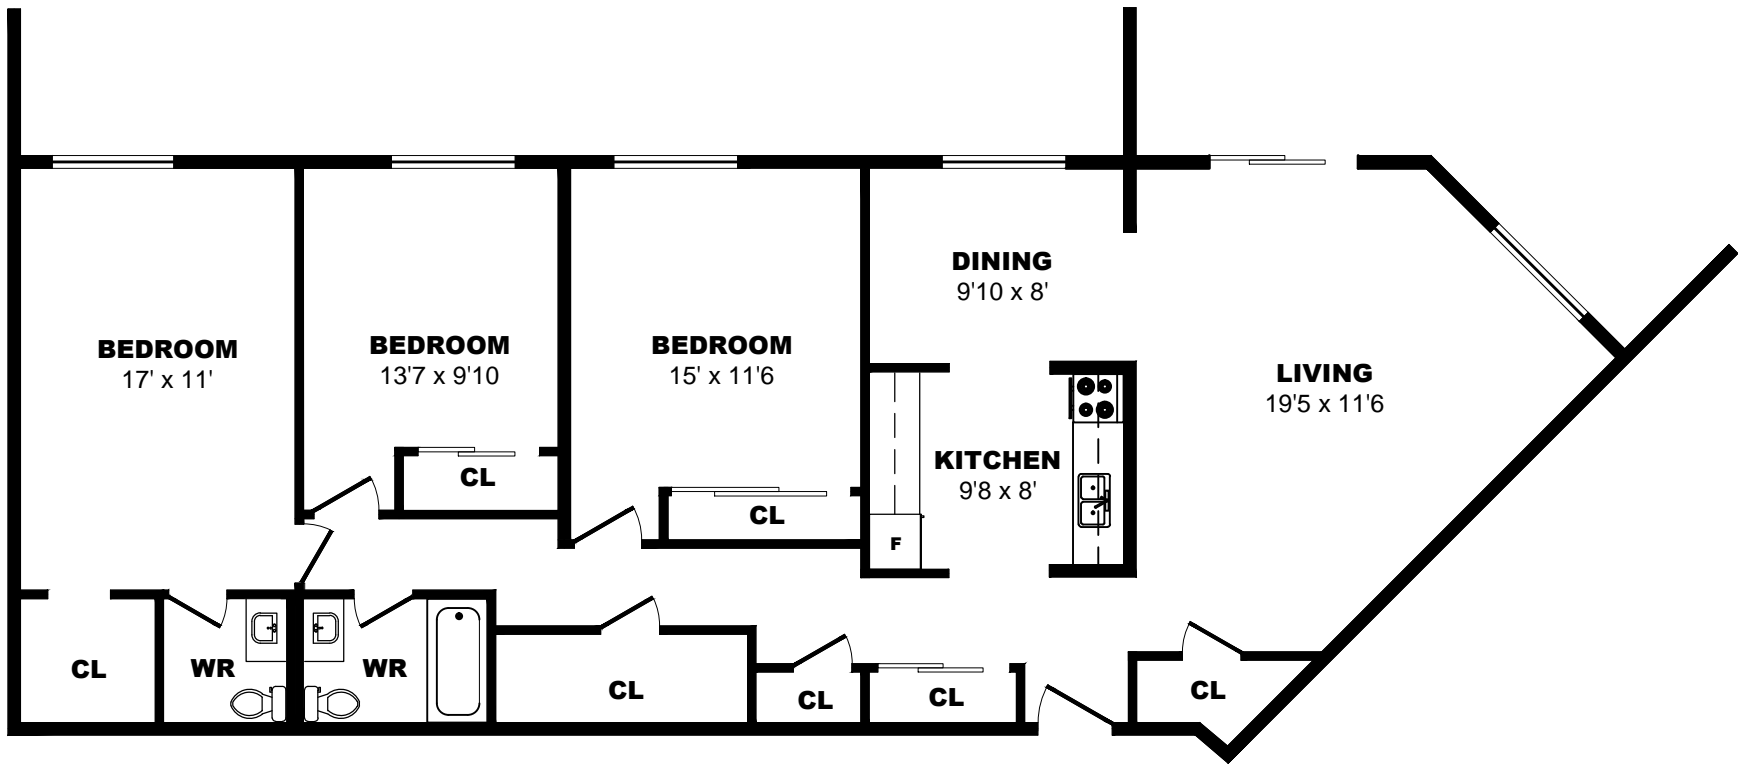

400 Sandringham Cr, London - 3 Bdrm A, 1309sf

All dimensions are approximate. Sizes and specifications are subject to change without notice E. & O. E.
 All illustrations are artist's concept. Actual usable floor space may vary slightly from stated floor area.

400 Sandringham Cr, London - 3 Bdrm B, 1373sf

All dimensions are approximate. Sizes and specifications are subject to change without notice E. & O. E.
 All illustrations are artist's concept. Actual usable floor space may vary slightly from stated floor area.

400 Sandringham Cr, London - 3 Bdrm C, 1309sf

All dimensions are approximate. Sizes and specifications are subject to change without notice E. & O. E.
 All illustrations are artist's concept. Actual usable floor space may vary slightly from stated floor area.

400 Sandringham Cr, London - 3 Bdrm D, 1103sf

All dimensions are approximate. Sizes and specifications are subject to change without notice E. & O. E.
 All illustrations are artist's concept. Actual usable floor space may vary slightly from stated floor area.