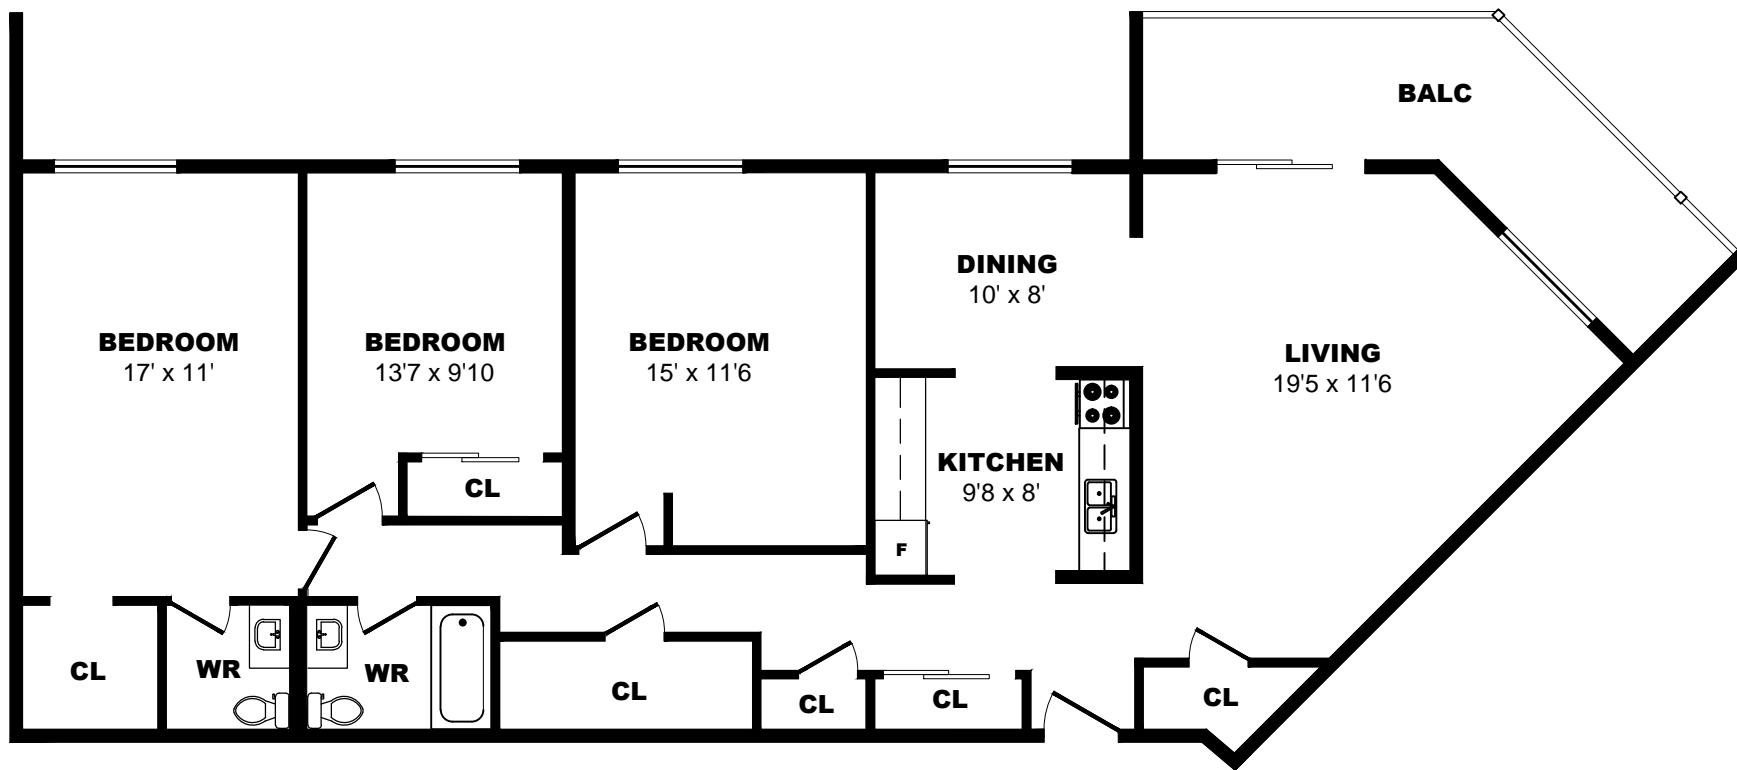

400 Sandringham Cr, London - 3 Bdrm A, 1309sf

All dimensions are approximate. Sizes and specifications are subject to change without notice E. & O. E.
 All illustrations are artist's concept. Actual usable floor space may vary slightly from stated floor area.

400 Sandringham Cr, London - 3 Bdrm B, 1373sf

All dimensions are approximate. Sizes and specifications are subject to change without notice E. & O. E.
 All illustrations are artist's concept. Actual usable floor space may vary slightly from stated floor area.

400 Sandringham Cr, London - 3 Bdrm C, 1309sf

All dimensions are approximate. Sizes and specifications are subject to change without notice E. & O. E.
 All illustrations are artist's concept. Actual usable floor space may vary slightly from stated floor area.

400 Sandringham Cr, London - 3 Bdrm D, 1103sf

All dimensions are approximate. Sizes and specifications are subject to change without notice E. & O. E.
 All illustrations are artist's concept. Actual usable floor space may vary slightly from stated floor area.