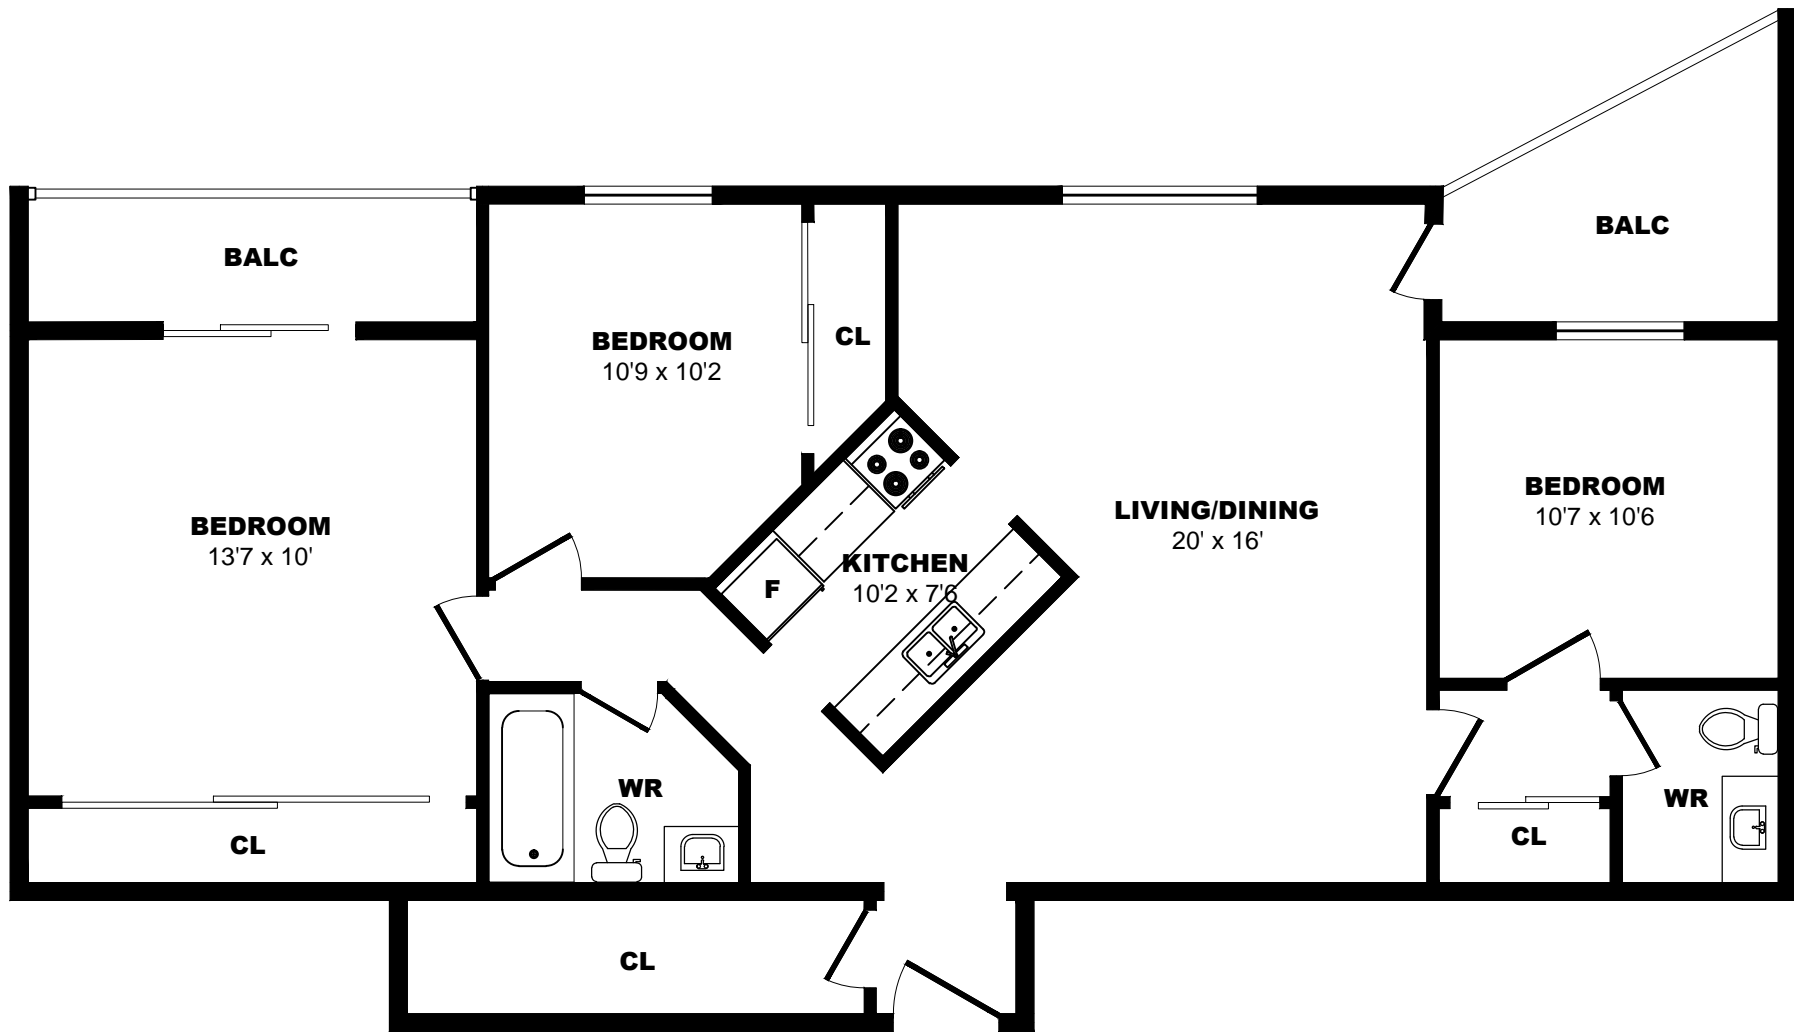

200 Sandringham Cr, London - 2 Bdrm C, 873sf

All dimensions are approximate. Sizes and specifications are subject to change without notice E. & O. E.
 All illustrations are artist's concept. Actual usable floor space may vary slightly from stated floor area.

200 Sandringham Cr, London - 2 Bdrm D, 920sf

All dimensions are approximate. Sizes and specifications are subject to change without notice E. & O. E.
 All illustrations are artist's concept. Actual usable floor space may vary slightly from stated floor area.

200 Sandringham Cr, London – 2 Bdrm E, 975sf

All dimensions are approximate. Sizes and specifications are subject to change without notice E. & O. E.
All illustrations are artist's concept. Actual usable floor space may vary slightly from stated floor area.

200 Sandringham Cr, London - 2 Bdrm F, 892sf

All dimensions are approximate. Sizes and specifications are subject to change without notice E. & O. E.
 All illustrations are artist's concept. Actual usable floor space may vary slightly from stated floor area.