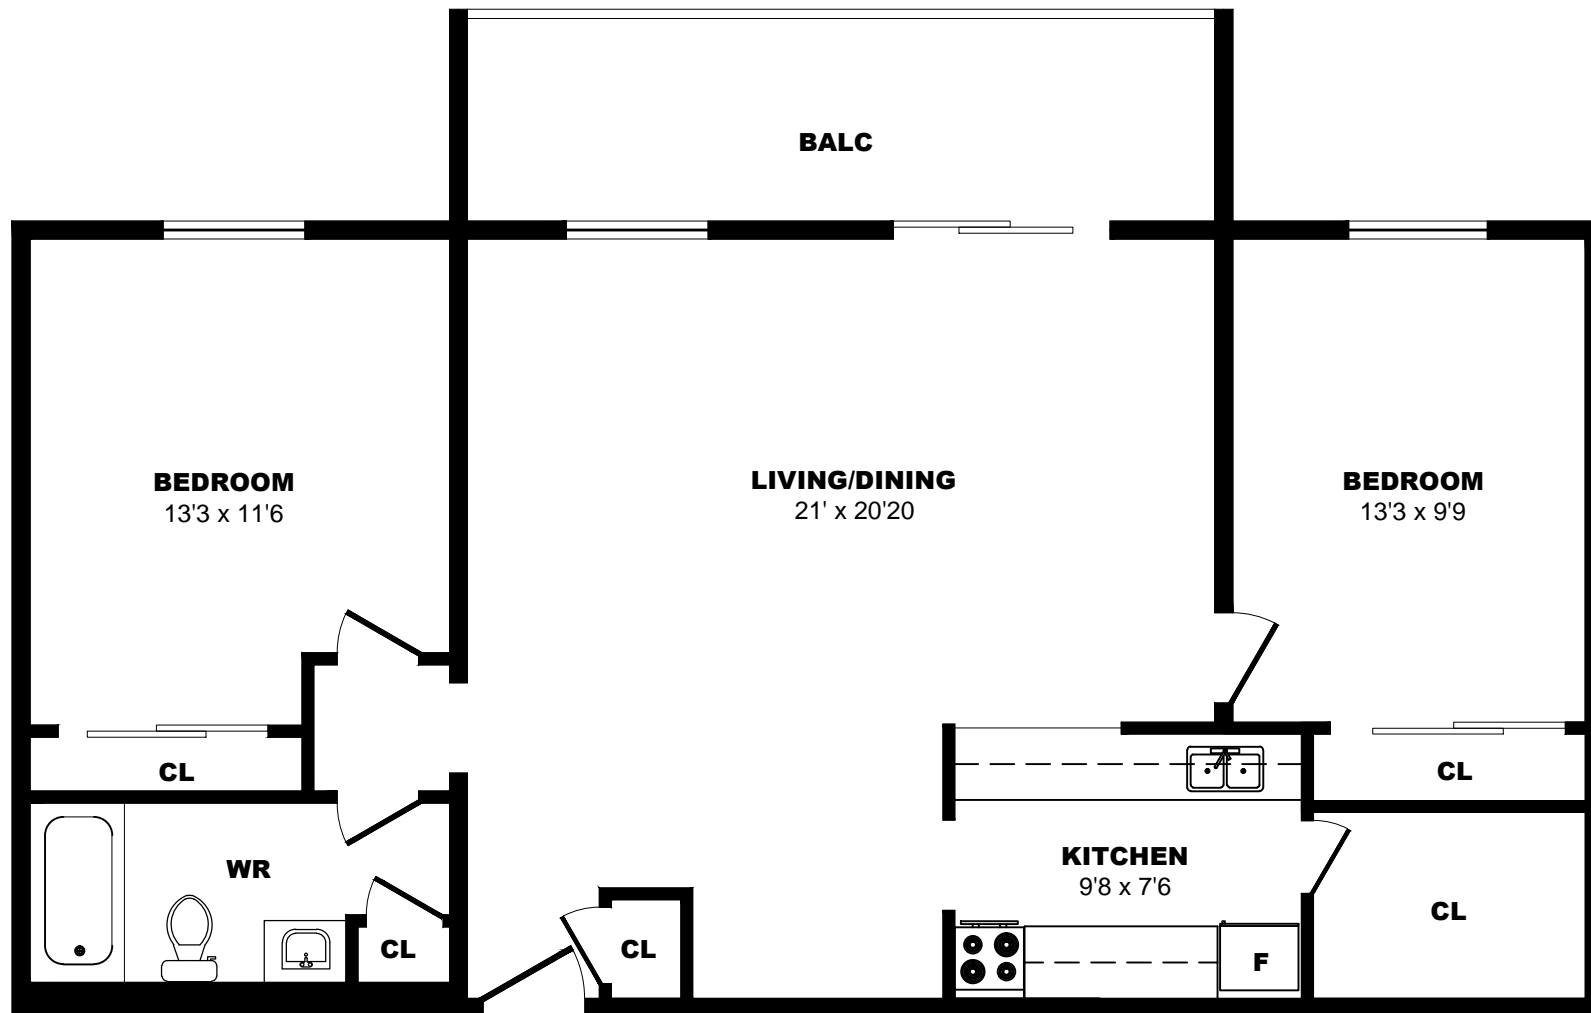

200 Sandringham Cr, London - 2 Bdrm A, 952sf

All dimensions are approximate. Sizes and specifications are subject to change without notice E. & O. E.
All illustrations are artist's concept. Actual usable floor space may vary slightly from stated floor area.

200 Sandringham Cr, London - 2 Bdrm B, 868sf

All dimensions are approximate. Sizes and specifications are subject to change without notice E. & O. E.
 All illustrations are artist's concept. Actual usable floor space may vary slightly from stated floor area.

200 Sandringham Cr, London - 2 Bdrm C, 873sf

All dimensions are approximate. Sizes and specifications are subject to change without notice E. & O. E.
 All illustrations are artist's concept. Actual usable floor space may vary slightly from stated floor area.

200 Sandringham Cr, London - 2 Bdrm D, 920sf

All dimensions are approximate. Sizes and specifications are subject to change without notice E. & O. E.
 All illustrations are artist's concept. Actual usable floor space may vary slightly from stated floor area.