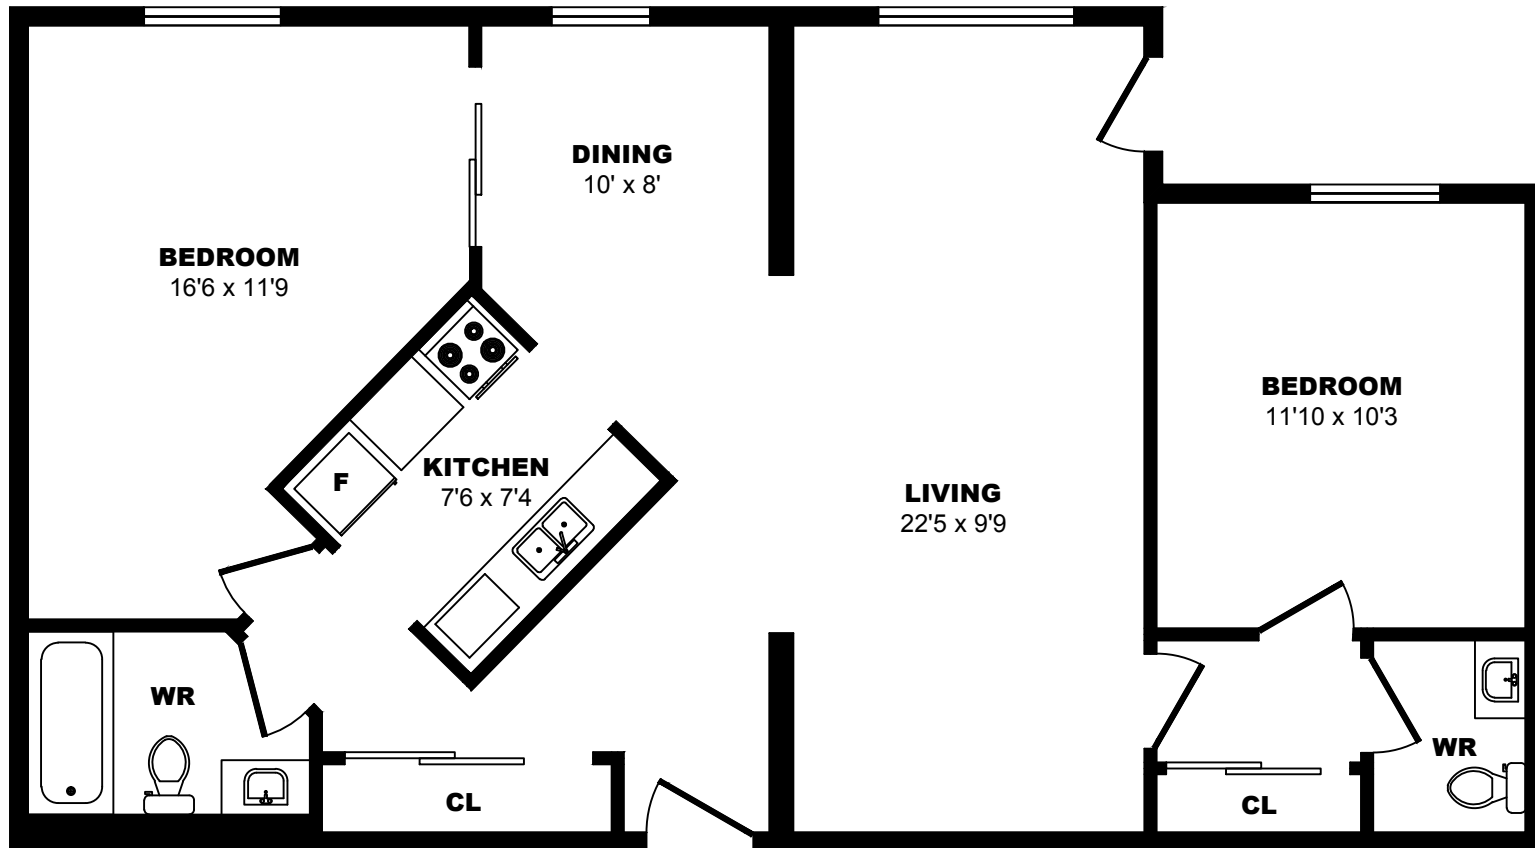

200 Sandringham Cr, London - 2 Bdrm B, 868sf

All dimensions are approximate. Sizes and specifications are subject to change without notice E. & O. E.
 All illustrations are artist's concept. Actual usable floor space may vary slightly from stated floor area.

200 Sandringham Cr, London - 2 Bdrm C, 873sf

All dimensions are approximate. Sizes and specifications are subject to change without notice E. & O. E.
 All illustrations are artist's concept. Actual usable floor space may vary slightly from stated floor area.

200 Sandringham Cr, London - 2 Bdrm D, 920sf

All dimensions are approximate. Sizes and specifications are subject to change without notice E. & O. E.
 All illustrations are artist's concept. Actual usable floor space may vary slightly from stated floor area.

200 Sandringham Cr, London – 2 Bdrm E, 975sf

All dimensions are approximate. Sizes and specifications are subject to change without notice E. & O. E.
All illustrations are artist's concept. Actual usable floor space may vary slightly from stated floor area.