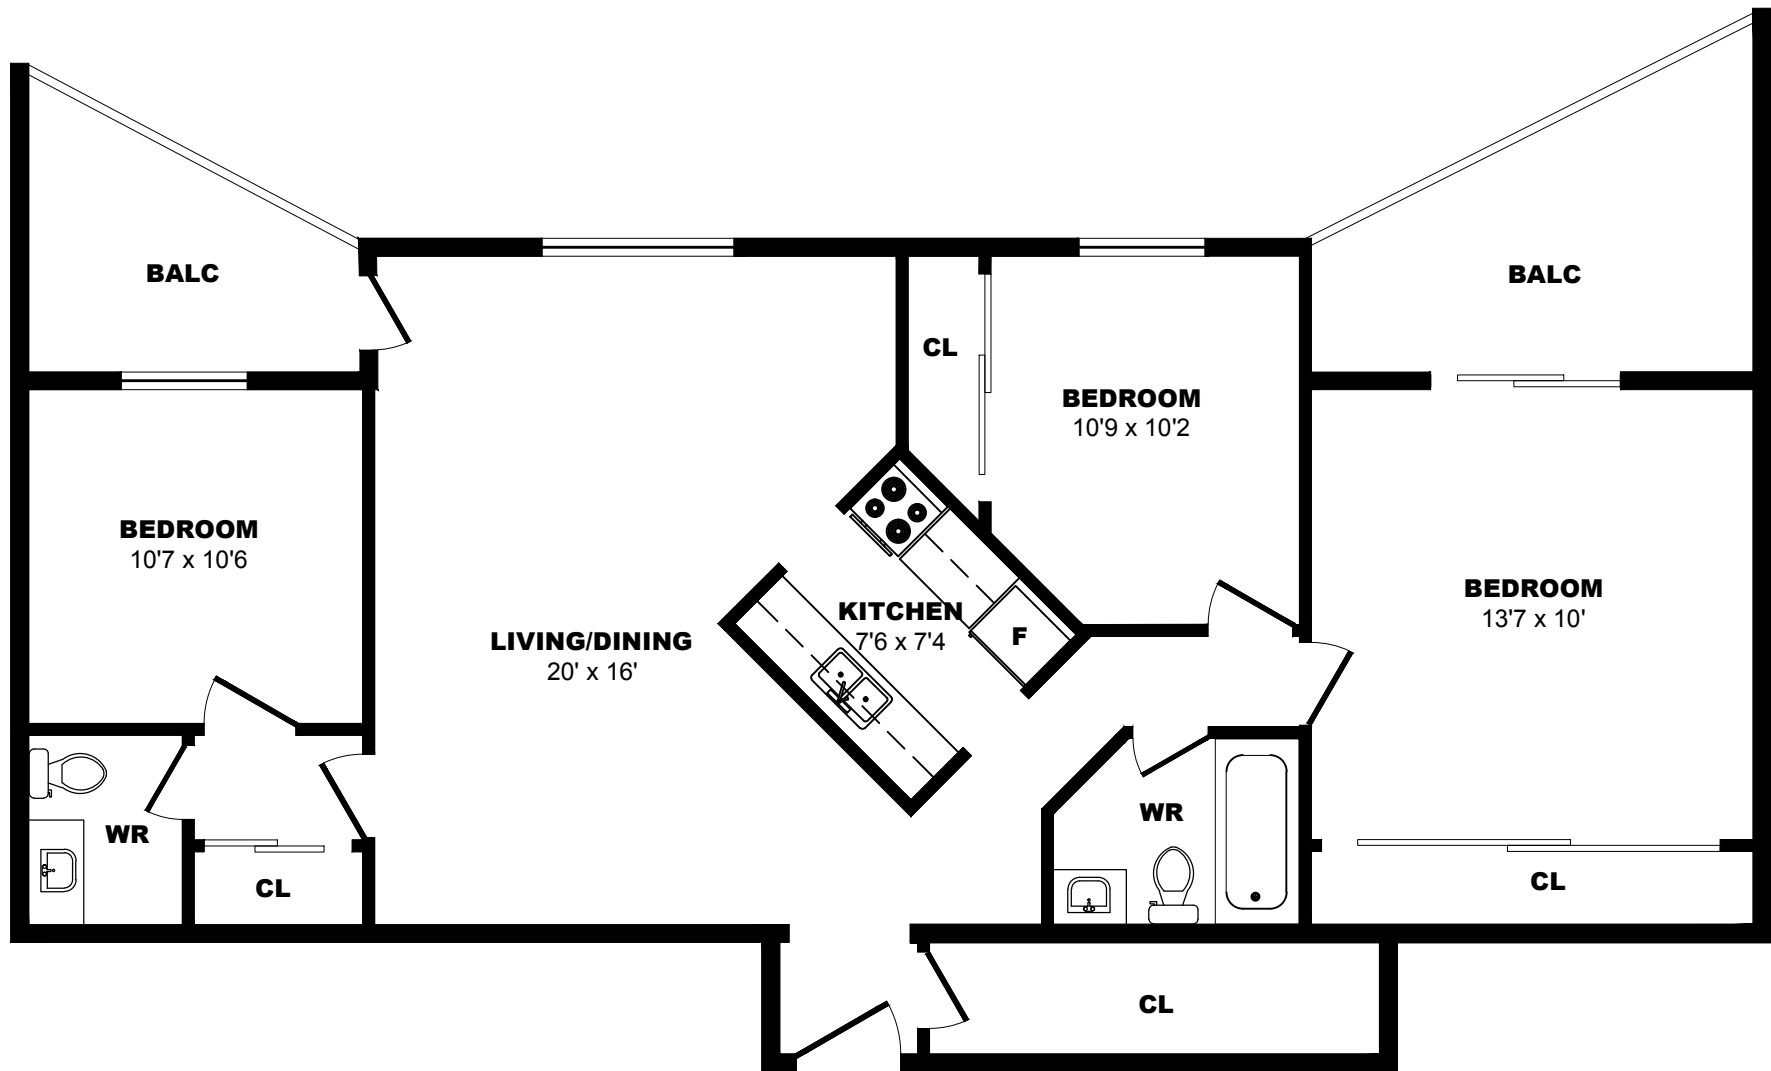

200 Sandringham Cr, London - 2 Bdrm D, 920sf

All dimensions are approximate. Sizes and specifications are subject to change without notice E. & O. E.
 All illustrations are artist's concept. Actual usable floor space may vary slightly from stated floor area.

200 Sandringham Cr, London – 2 Bdrm E, 975sf

All dimensions are approximate. Sizes and specifications are subject to change without notice E. & O. E.
All illustrations are artist's concept. Actual usable floor space may vary slightly from stated floor area.

200 Sandringham Cr, London - 2 Bdrm F, 892sf

All dimensions are approximate. Sizes and specifications are subject to change without notice E. & O. E.
 All illustrations are artist's concept. Actual usable floor space may vary slightly from stated floor area.

200 Sandringham Cr, London - 3 Bdrm A, 1137sf

All dimensions are approximate. Sizes and specifications are subject to change without notice E. & O. E.
 All illustrations are artist's concept. Actual usable floor space may vary slightly from stated floor area.