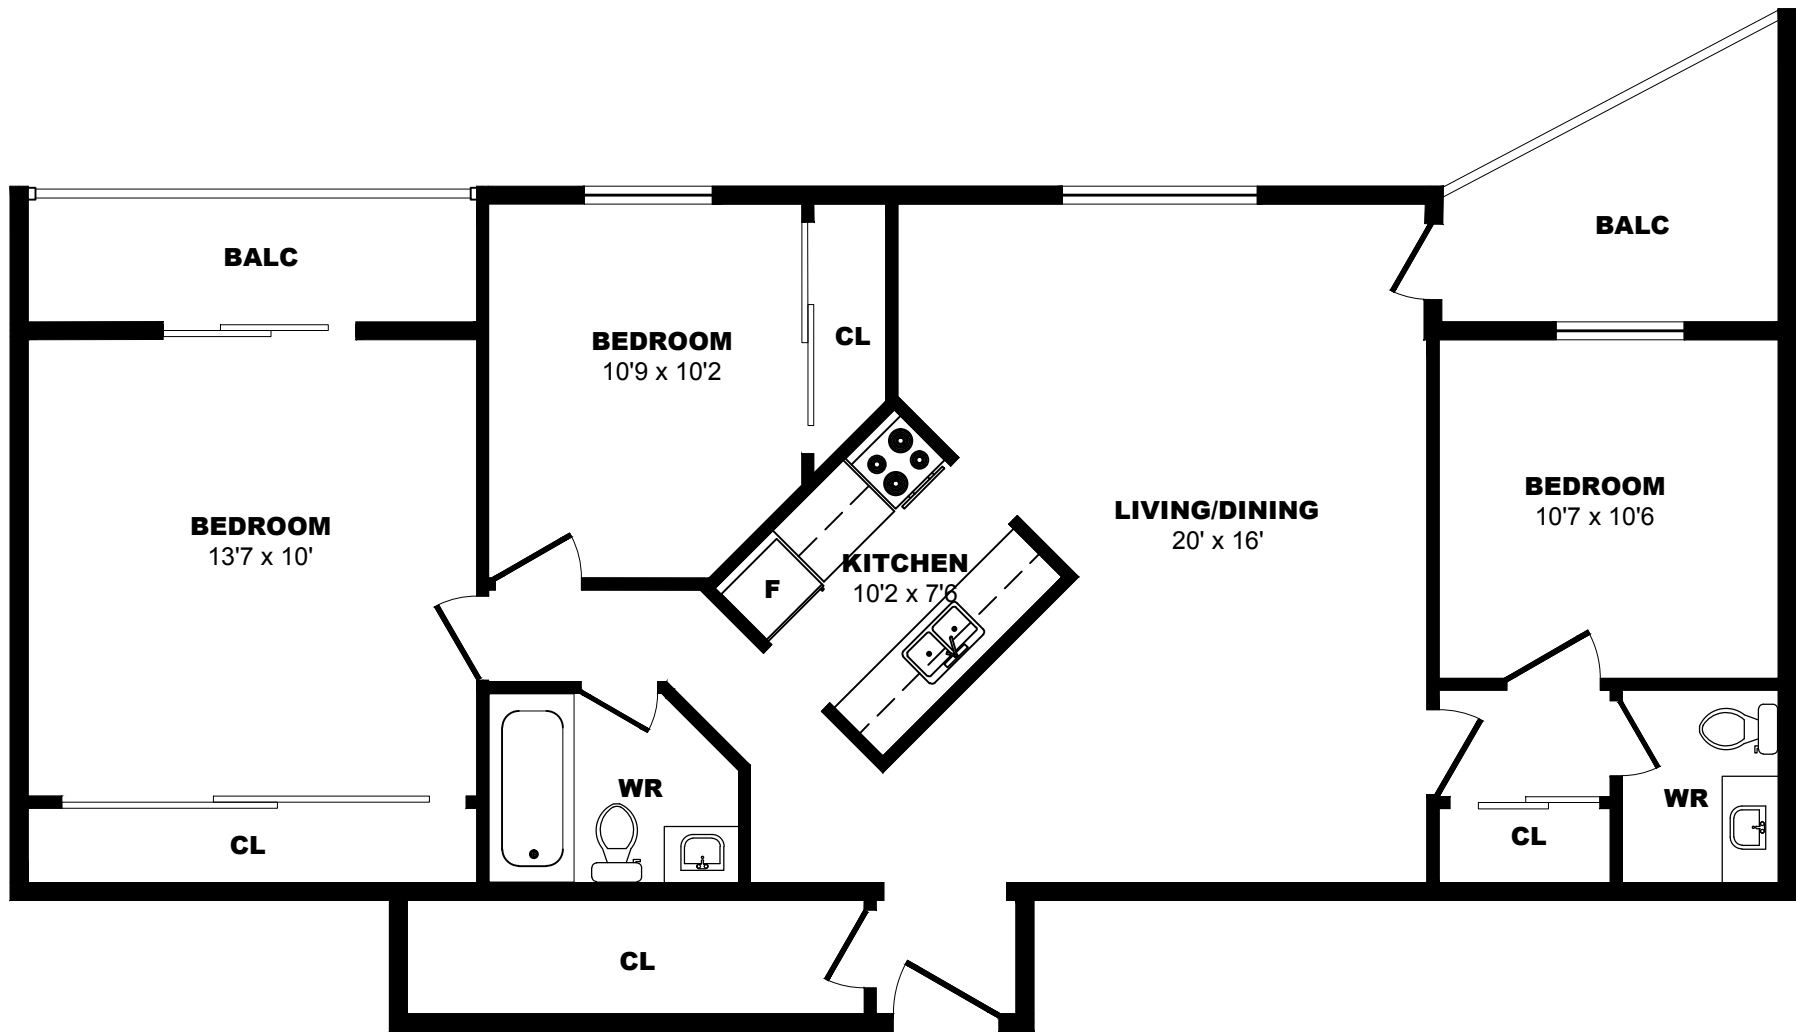

200 Sandringham Cr, London – 2 Bdrm E, 975sf

All dimensions are approximate. Sizes and specifications are subject to change without notice E. & O. E.
All illustrations are artist's concept. Actual usable floor space may vary slightly from stated floor area.

200 Sandringham Cr, London - 2 Bdrm F, 892sf

All dimensions are approximate. Sizes and specifications are subject to change without notice E. & O. E.
 All illustrations are artist's concept. Actual usable floor space may vary slightly from stated floor area.

200 Sandringham Cr, London - 3 Bdrm A, 1137sf

All dimensions are approximate. Sizes and specifications are subject to change without notice E. & O. E.
 All illustrations are artist's concept. Actual usable floor space may vary slightly from stated floor area.

200 Sandringham Cr, London - 3 Bdrm B, 892sf

All dimensions are approximate. Sizes and specifications are subject to change without notice E. & O. E.
 All illustrations are artist's concept. Actual usable floor space may vary slightly from stated floor area.