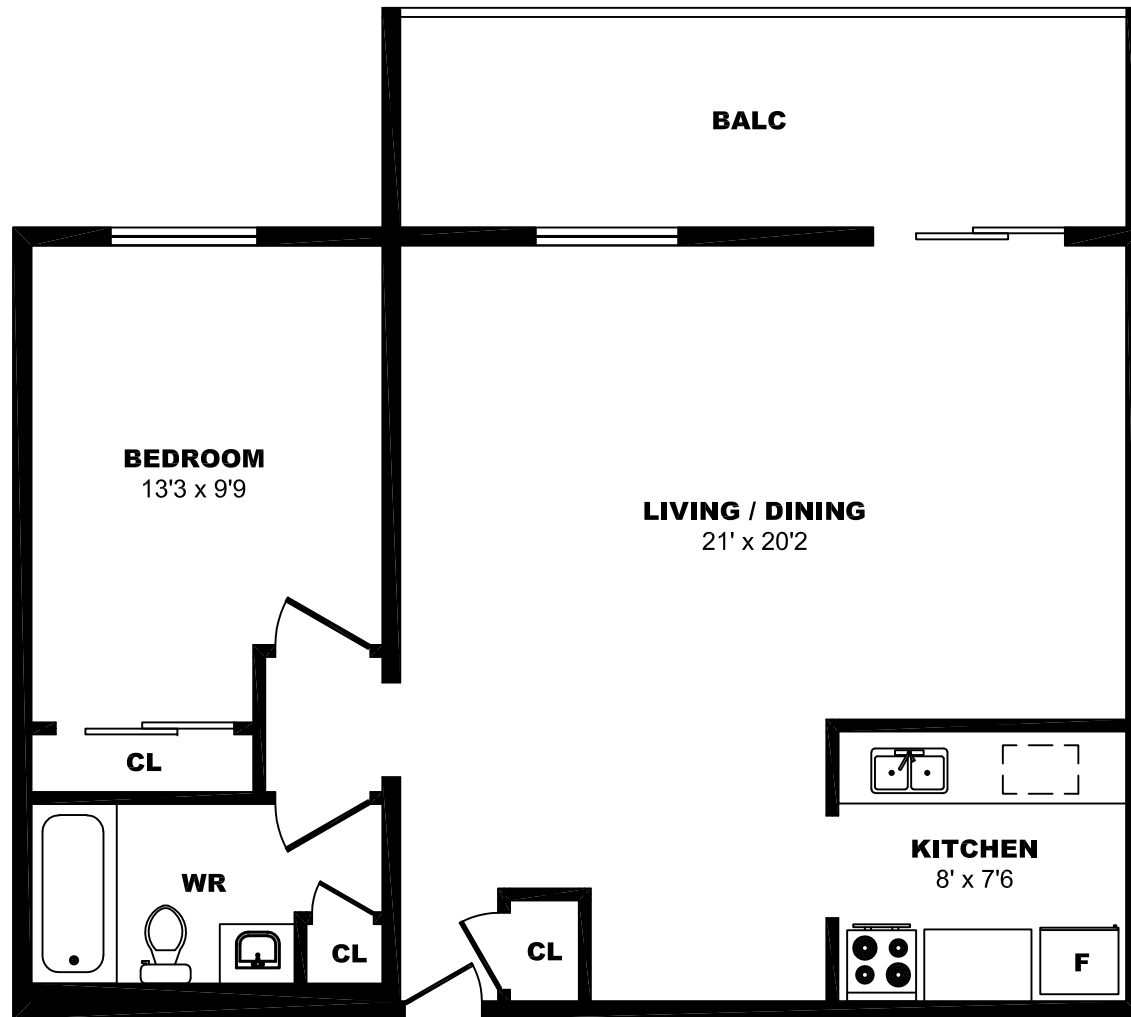

200 Sandringham Cr, London - 1 Bdrm A,701 sf

All dimensions are approximate. Sizes and specifications are subject to change without notice E. & O. E.
All illustrations are artist's concept. Actual usable floor space may vary slightly from stated floor area.

200 Sandringham Cr, London - 1 Bdrm B, 602sf

All dimensions are approximate. Sizes and specifications are subject to change without notice E. & O. E.
All illustrations are artist's concept. Actual usable floor space may vary slightly from stated floor area.

200 Sandringham Cr, London - 1 Bdrm C, 709sf

All dimensions are approximate. Sizes and specifications are subject to change without notice E. & O. E.
All illustrations are artist's concept. Actual usable floor space may vary slightly from stated floor area.

200 Sandringham Cr, London - 1 Bdrm E, 749sf

All dimensions are approximate. Sizes and specifications are subject to change without notice E. & O. E.
All illustrations are artist's concept. Actual usable floor space may vary slightly from stated floor area.