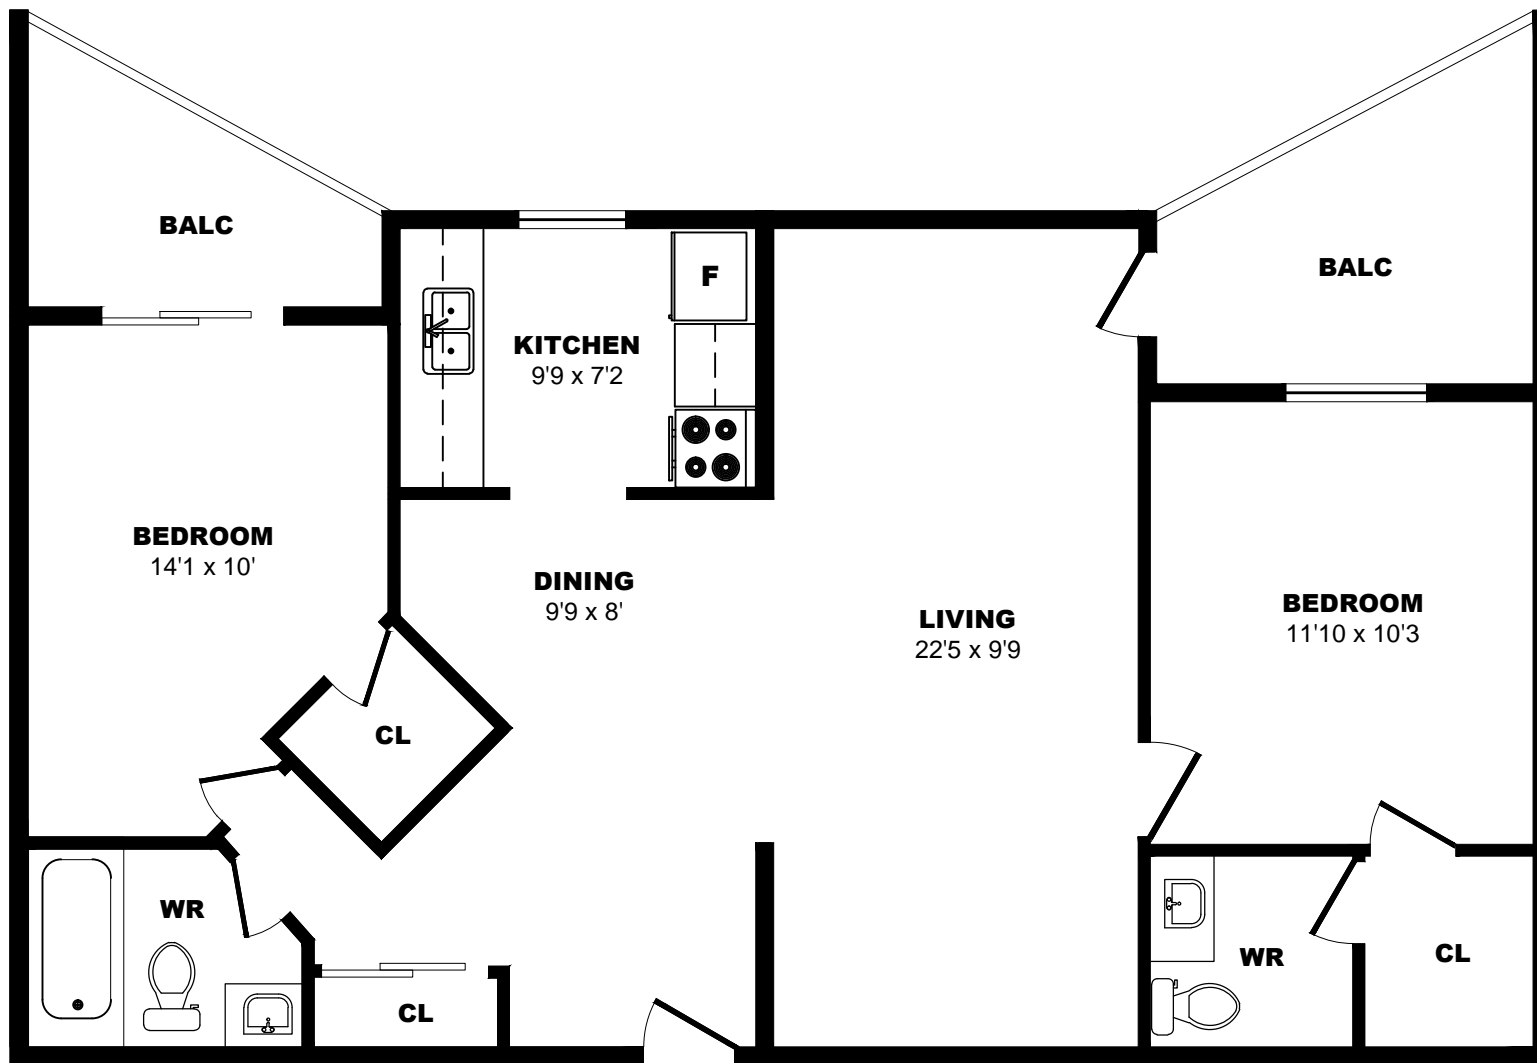

200 Sandringham Cr, London - 1 Bdrm C, 709sf

All dimensions are approximate. Sizes and specifications are subject to change without notice E. & O. E.
All illustrations are artist's concept. Actual usable floor space may vary slightly from stated floor area.

200 Sandringham Cr, London - 1 Bdrm E, 749sf

All dimensions are approximate. Sizes and specifications are subject to change without notice E. & O. E.
All illustrations are artist's concept. Actual usable floor space may vary slightly from stated floor area.

200 Sandringham Cr, London - 2 Bdrm A, 952sf

All dimensions are approximate. Sizes and specifications are subject to change without notice E. & O. E.
All illustrations are artist's concept. Actual usable floor space may vary slightly from stated floor area.

200 Sandringham Cr, London - 2 Bdrm B, 868sf

All dimensions are approximate. Sizes and specifications are subject to change without notice E. & O. E.
 All illustrations are artist's concept. Actual usable floor space may vary slightly from stated floor area.