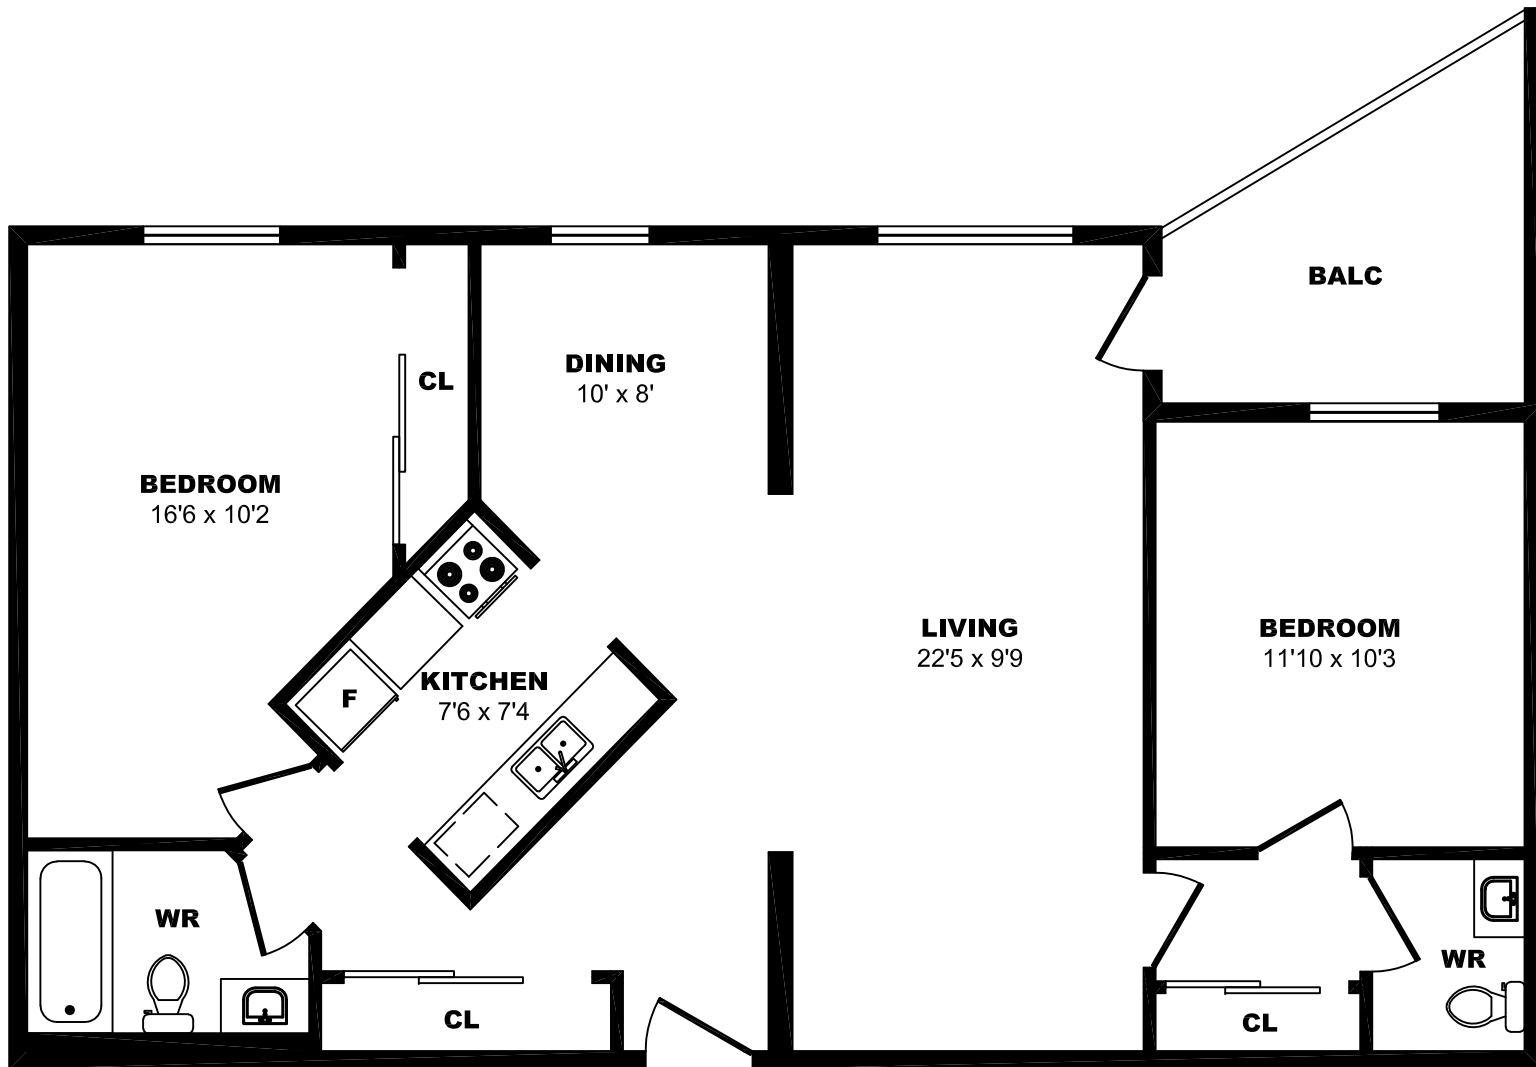

200 Sandringham Cr, London - 1 Bdrm A,701 sf

All dimensions are approximate. Sizes and specifications are subject to change without notice E. & O. E.
All illustrations are artist's concept. Actual usable floor space may vary slightly from stated floor area.

200 Sandringham Cr, London - 1 Bdrm B, 602sf

All dimensions are approximate. Sizes and specifications are subject to change without notice E. & O. E.
All illustrations are artist's concept. Actual usable floor space may vary slightly from stated floor area.

200 Sandringham Cr, London - 1 Bdrm C, 709sf

All dimensions are approximate. Sizes and specifications are subject to change without notice E. & O. E.
All illustrations are artist's concept. Actual usable floor space may vary slightly from stated floor area.

200 Sandringham Cr, London - 1 Bdrm E, 749sf

All dimensions are approximate. Sizes and specifications are subject to change without notice E. & O. E.
All illustrations are artist's concept. Actual usable floor space may vary slightly from stated floor area.