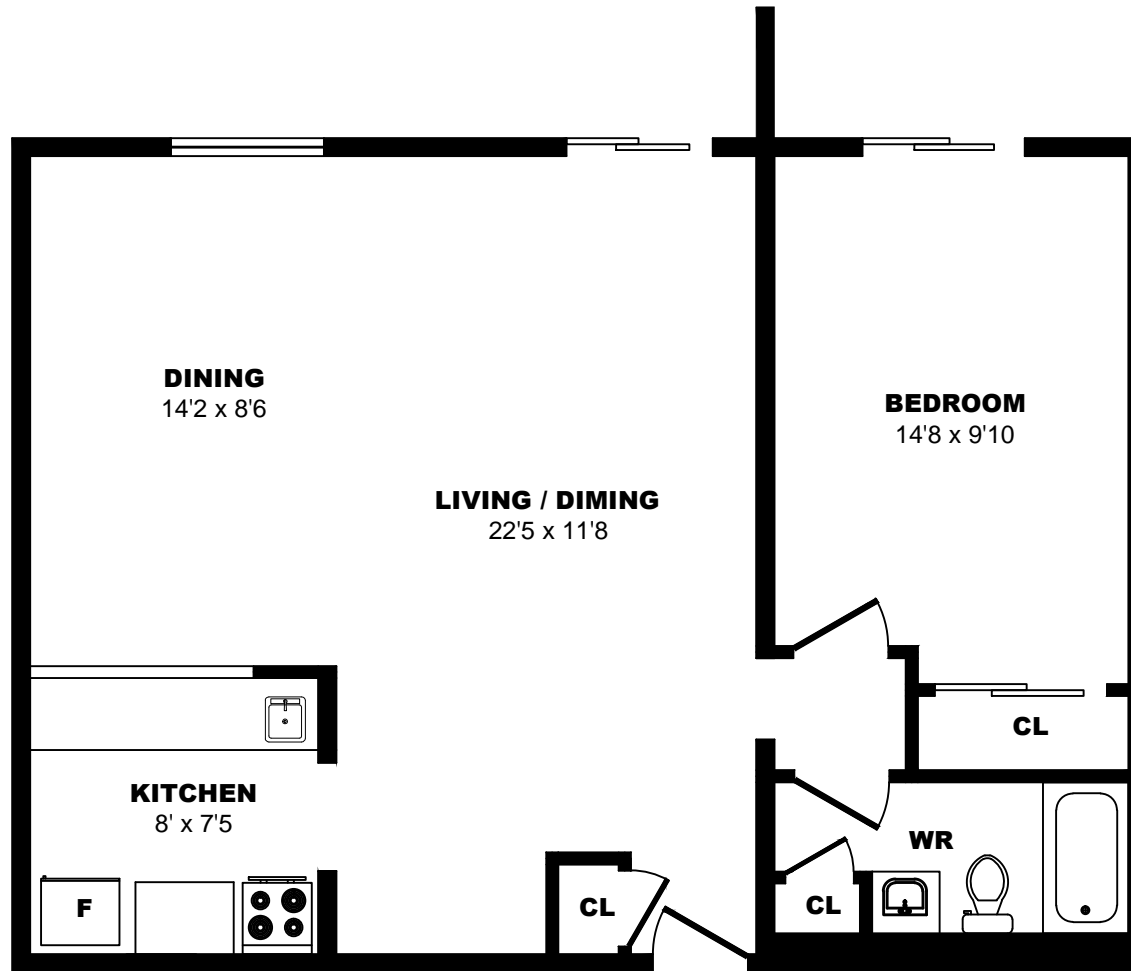

200 Sandringham Cr, London - 1 Bdrm A,701 sf

All dimensions are approximate. Sizes and specifications are subject to change without notice E. & O. E.
All illustrations are artist's concept. Actual usable floor space may vary slightly from stated floor area.

200 Sandringham Cr, London - 1 Bdrm B, 602sf

All dimensions are approximate. Sizes and specifications are subject to change without notice E. & O. E.
All illustrations are artist's concept. Actual usable floor space may vary slightly from stated floor area.

200 Sandringham Cr, London - 1 Bdrm C, 709sf

All dimensions are approximate. Sizes and specifications are subject to change without notice E. & O. E.
All illustrations are artist's concept. Actual usable floor space may vary slightly from stated floor area.

200 Sandringham Cr, London - 1 Bdrm E, 749sf

All dimensions are approximate. Sizes and specifications are subject to change without notice E. & O. E.
All illustrations are artist's concept. Actual usable floor space may vary slightly from stated floor area.