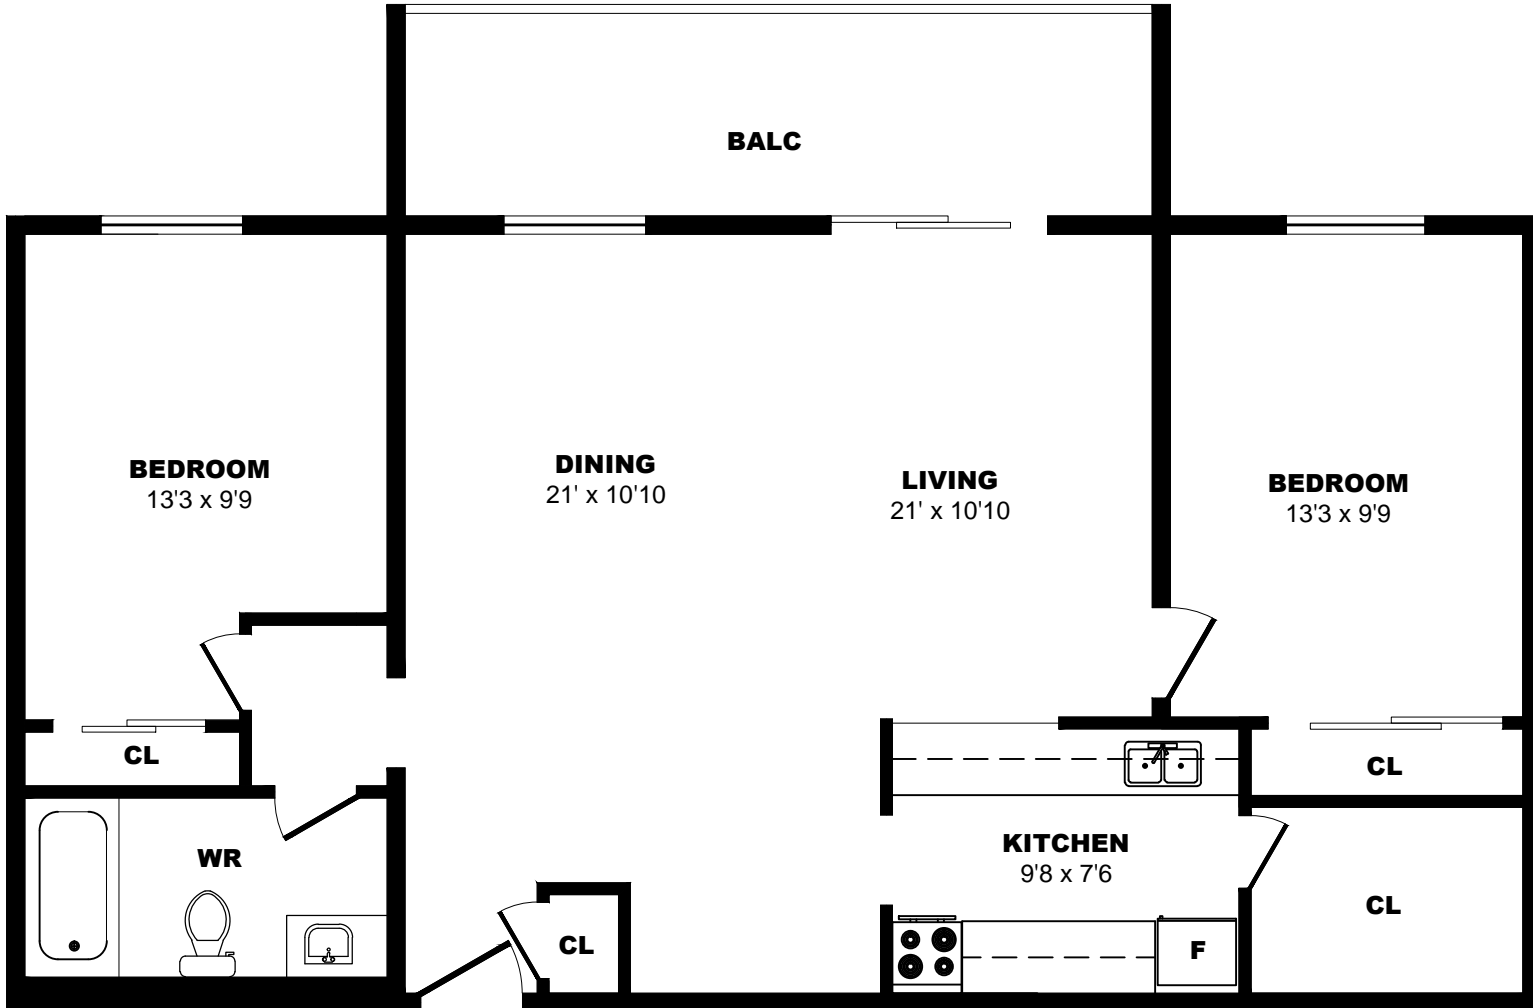

200 Sandringham Cr, London - 1 Bdrm E, 749sf

All dimensions are approximate. Sizes and specifications are subject to change without notice E. & O. E.
All illustrations are artist's concept. Actual usable floor space may vary slightly from stated floor area.

200 Sandringham Cr, London - 2 Bdrm A, 952sf

All dimensions are approximate. Sizes and specifications are subject to change without notice E. & O. E.
All illustrations are artist's concept. Actual usable floor space may vary slightly from stated floor area.

200 Sandringham Cr, London - 2 Bdrm B, 868sf

All dimensions are approximate. Sizes and specifications are subject to change without notice E. & O. E.
 All illustrations are artist's concept. Actual usable floor space may vary slightly from stated floor area.

200 Sandringham Cr, London - 2 Bdrm C, 873sf

All dimensions are approximate. Sizes and specifications are subject to change without notice E. & O. E.
 All illustrations are artist's concept. Actual usable floor space may vary slightly from stated floor area.