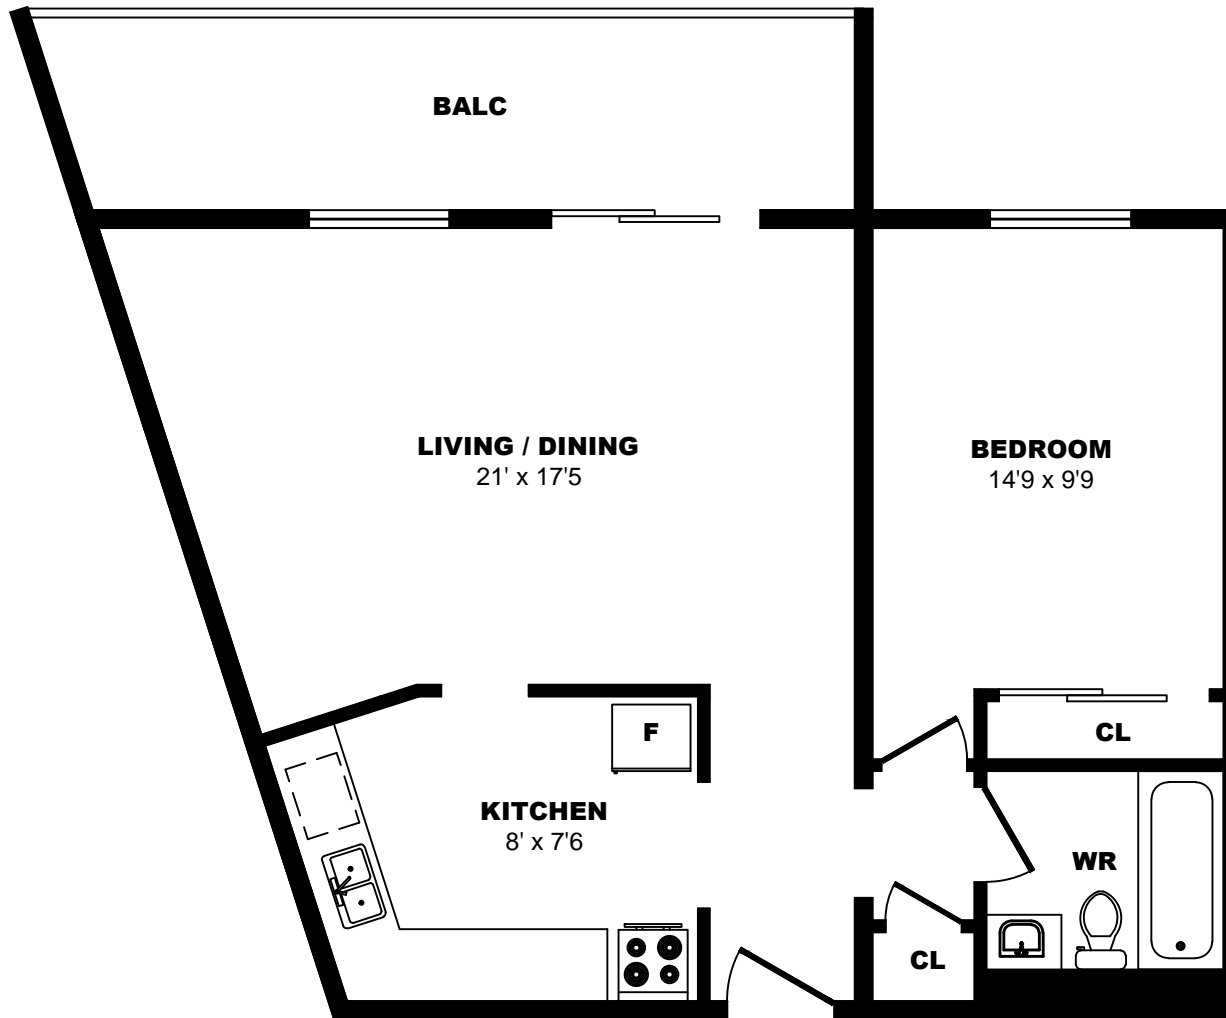

200 Sandringham Cr, London - 1 Bdrm A,701 sf

All dimensions are approximate. Sizes and specifications are subject to change without notice E. & O. E.
All illustrations are artist's concept. Actual usable floor space may vary slightly from stated floor area.

200 Sandringham Cr, London - 1 Bdrm B, 602sf

All dimensions are approximate. Sizes and specifications are subject to change without notice E. & O. E.
All illustrations are artist's concept. Actual usable floor space may vary slightly from stated floor area.

200 Sandringham Cr, London - 1 Bdrm C, 709sf

All dimensions are approximate. Sizes and specifications are subject to change without notice E. & O. E.
All illustrations are artist's concept. Actual usable floor space may vary slightly from stated floor area.

200 Sandringham Cr, London - 1 Bdrm E, 749sf

All dimensions are approximate. Sizes and specifications are subject to change without notice E. & O. E.
All illustrations are artist's concept. Actual usable floor space may vary slightly from stated floor area.